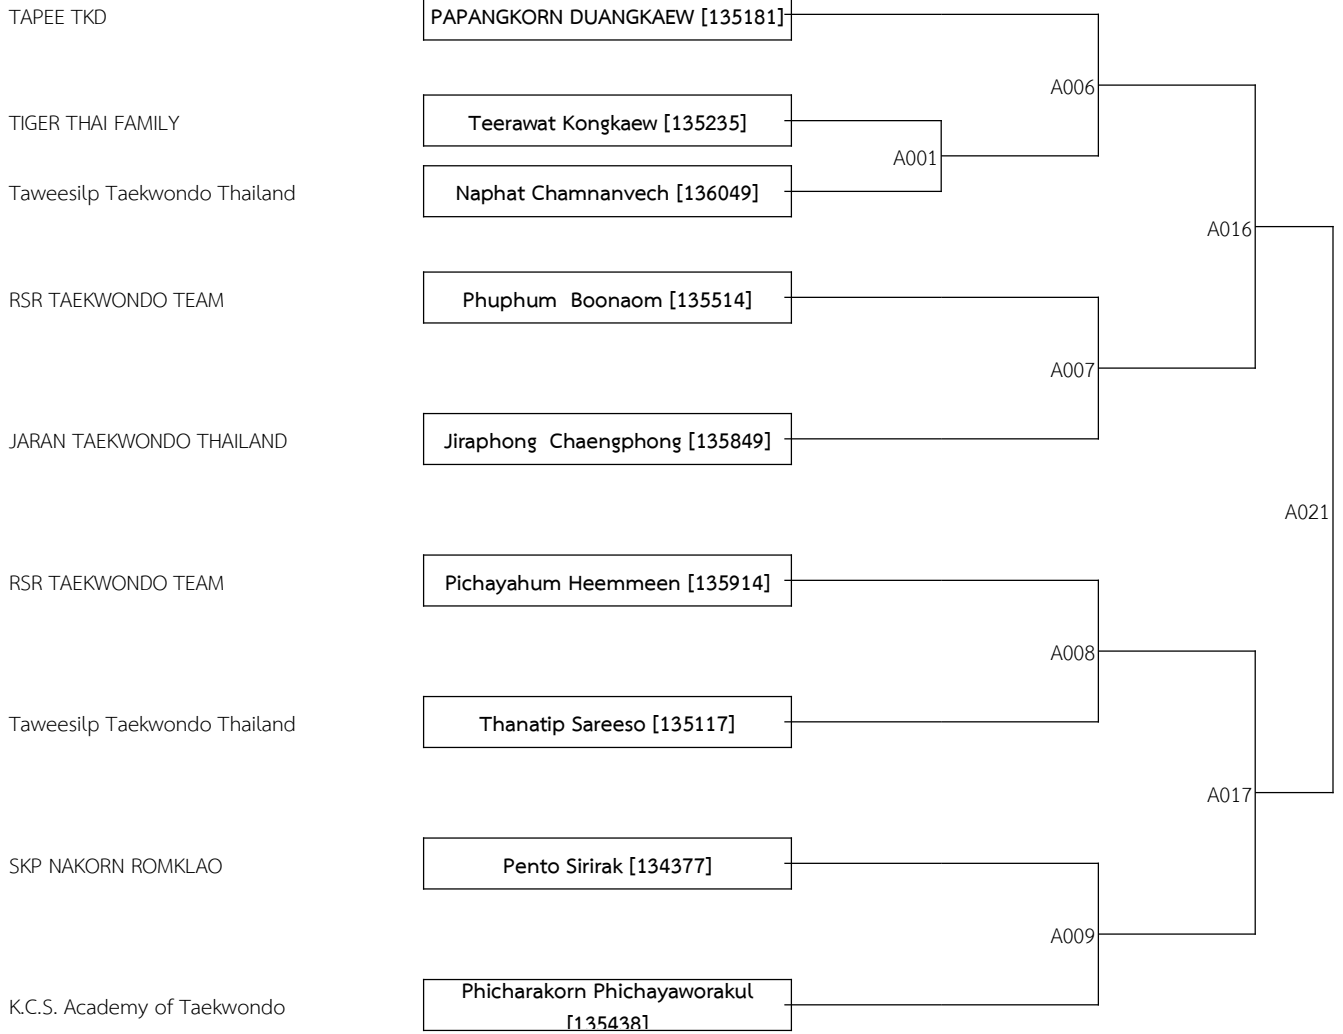

BANGKOK OPEN TAEKWONDO INTERNATIONAL CHAMPIONSHIPS 2024 [Kyorugi]

P : 1

Date: 2024-10-05

COURT A

A 11-12Yrs. Male C -37 KG. (9)

A Cadet Male A -33 KG. (7)

A Cadet Female B -33 KG. (5)

A Cadet Male B -37 KG. (4)