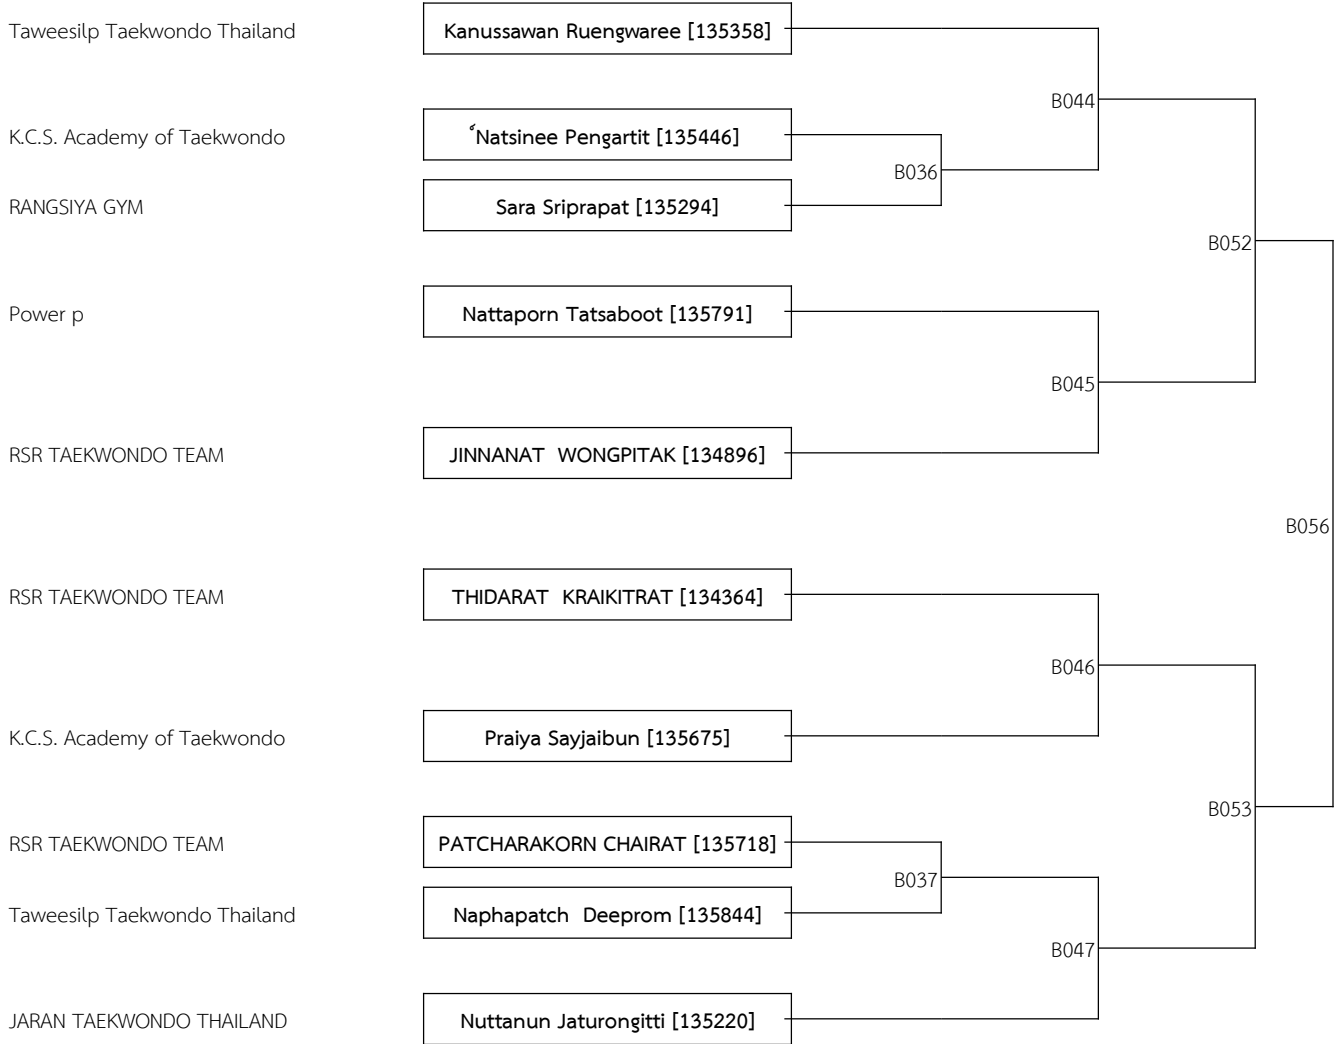

BANGKOK OPEN TAEKWONDO INTERNATIONAL CHAMPIONSHIPS 2024 [Kyorugi]

P : 8

Date: 2024-10-05

COURT B

A 11-12Yrs. Male B -33 KG. (10)

A 11-12Yrs. Female C -37 KG. (10)

BANGKOK OPEN TAEKWONDO INTERNATIONAL CHAMPIONSHIPS 2024 [Kyorugi]