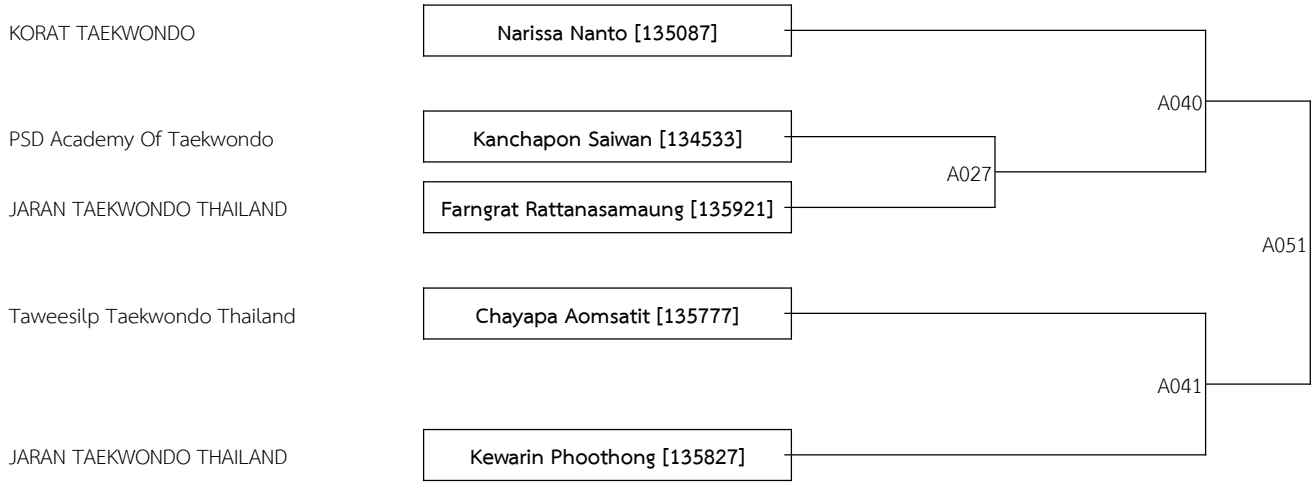

A Cadet Female D -41 KG (5)