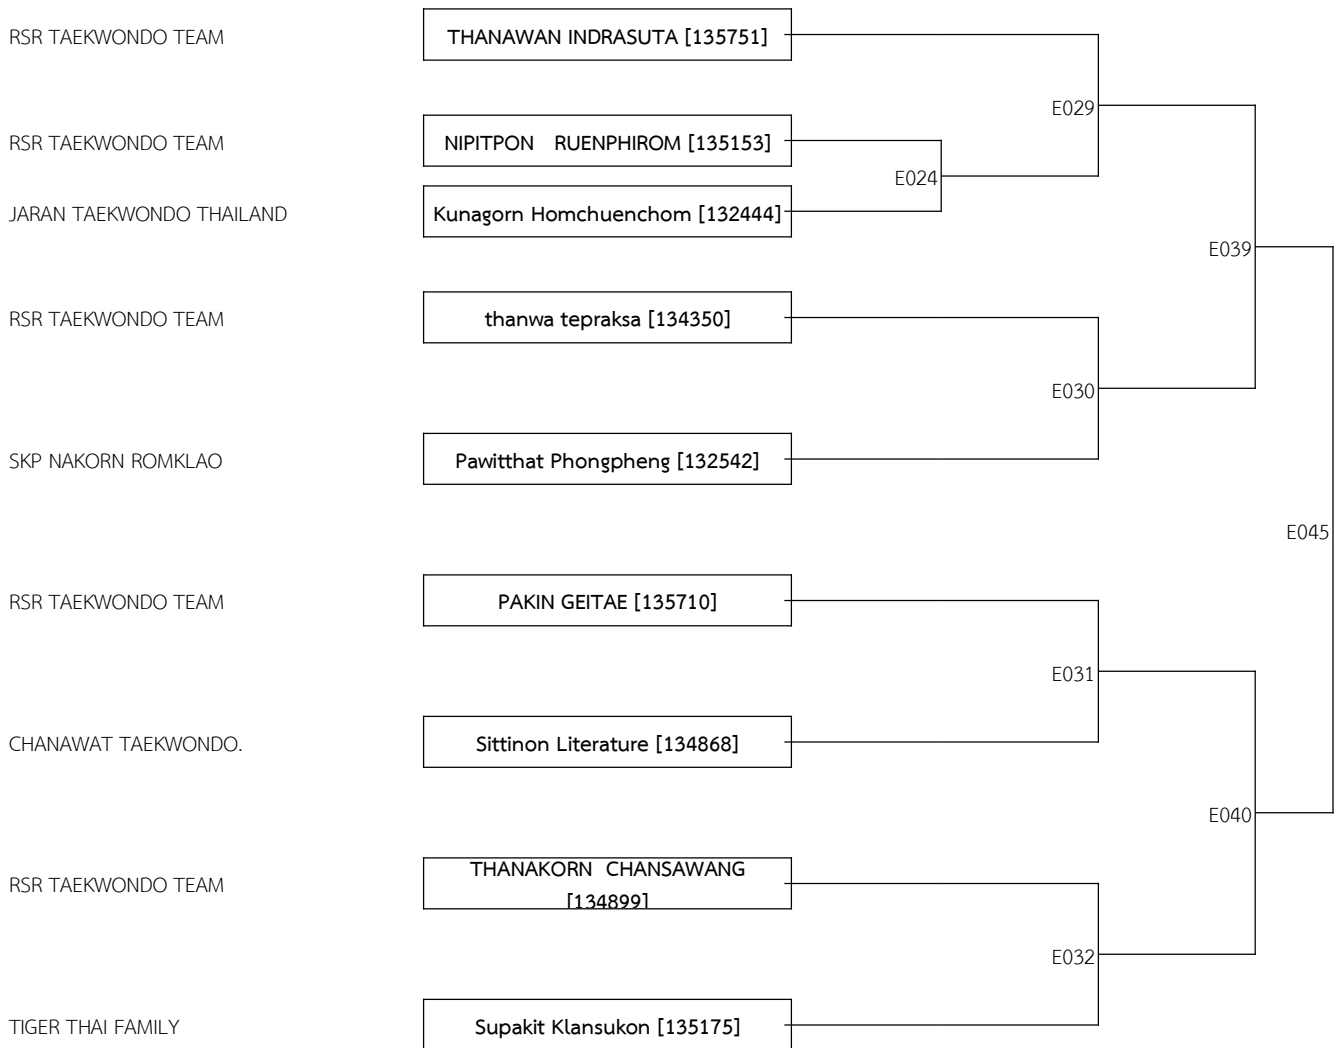

A 11-12Yrs. Male D -41 KG. (9)