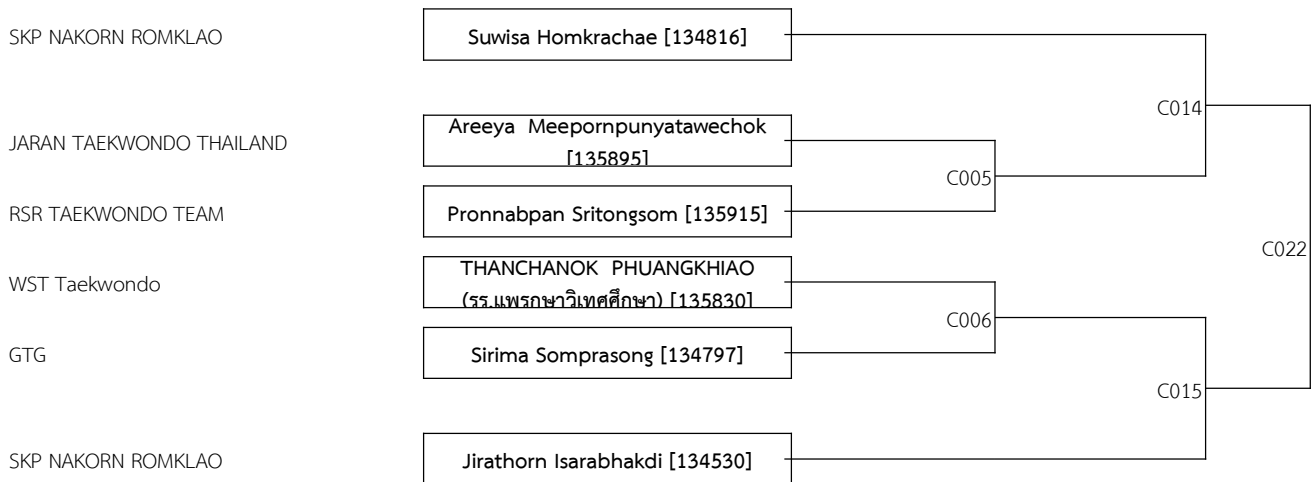

B 11-12Yrs. Female C -37 KG. (6)