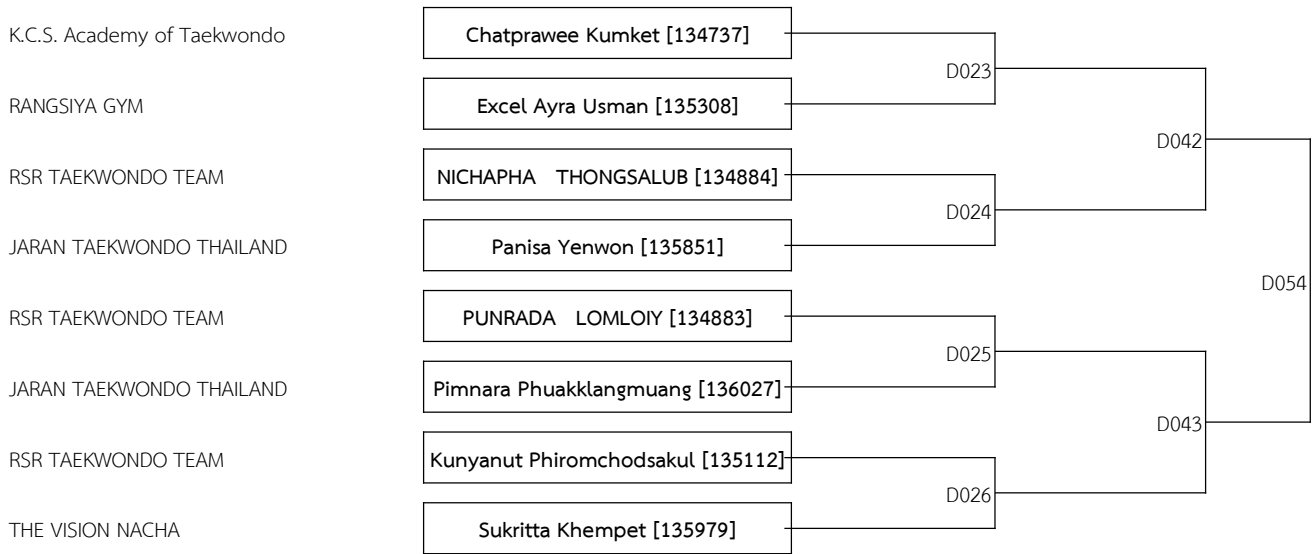

BANGKOK OPEN TAEKWONDO INTERNATIONAL CHAMPIONSHIPS 2024 [Kyorugi]

P : 17

Date: 2024-10-05

COURT D

B _7-8Yrs. Female B -23 KG. (8)