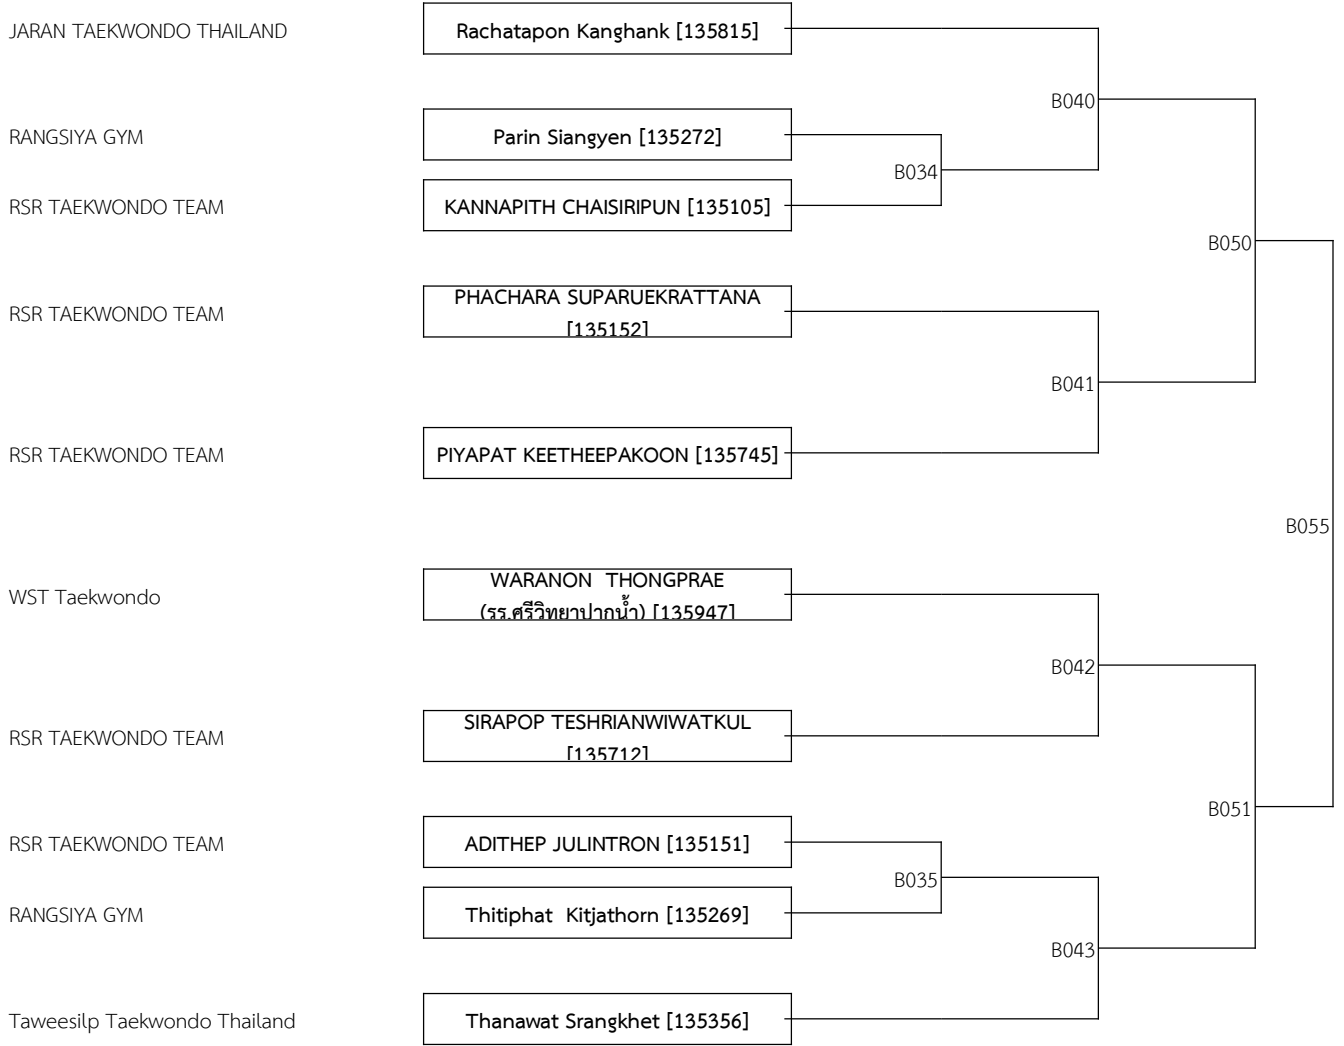

BANGKOK OPEN TAEKWONDO INTERNATIONAL CHAMPIONSHIPS 2024 [Kyorugi]

P : 8

Date: 2024-10-05

COURT B

A 11-12Yrs. Male B -33 KG. (10)

A 11-12Yrs. Female C -37 KG. (10)

BANGKOK OPEN TAEKWONDO INTERNATIONAL CHAMPIONSHIPS 2024 [Kyorugi]