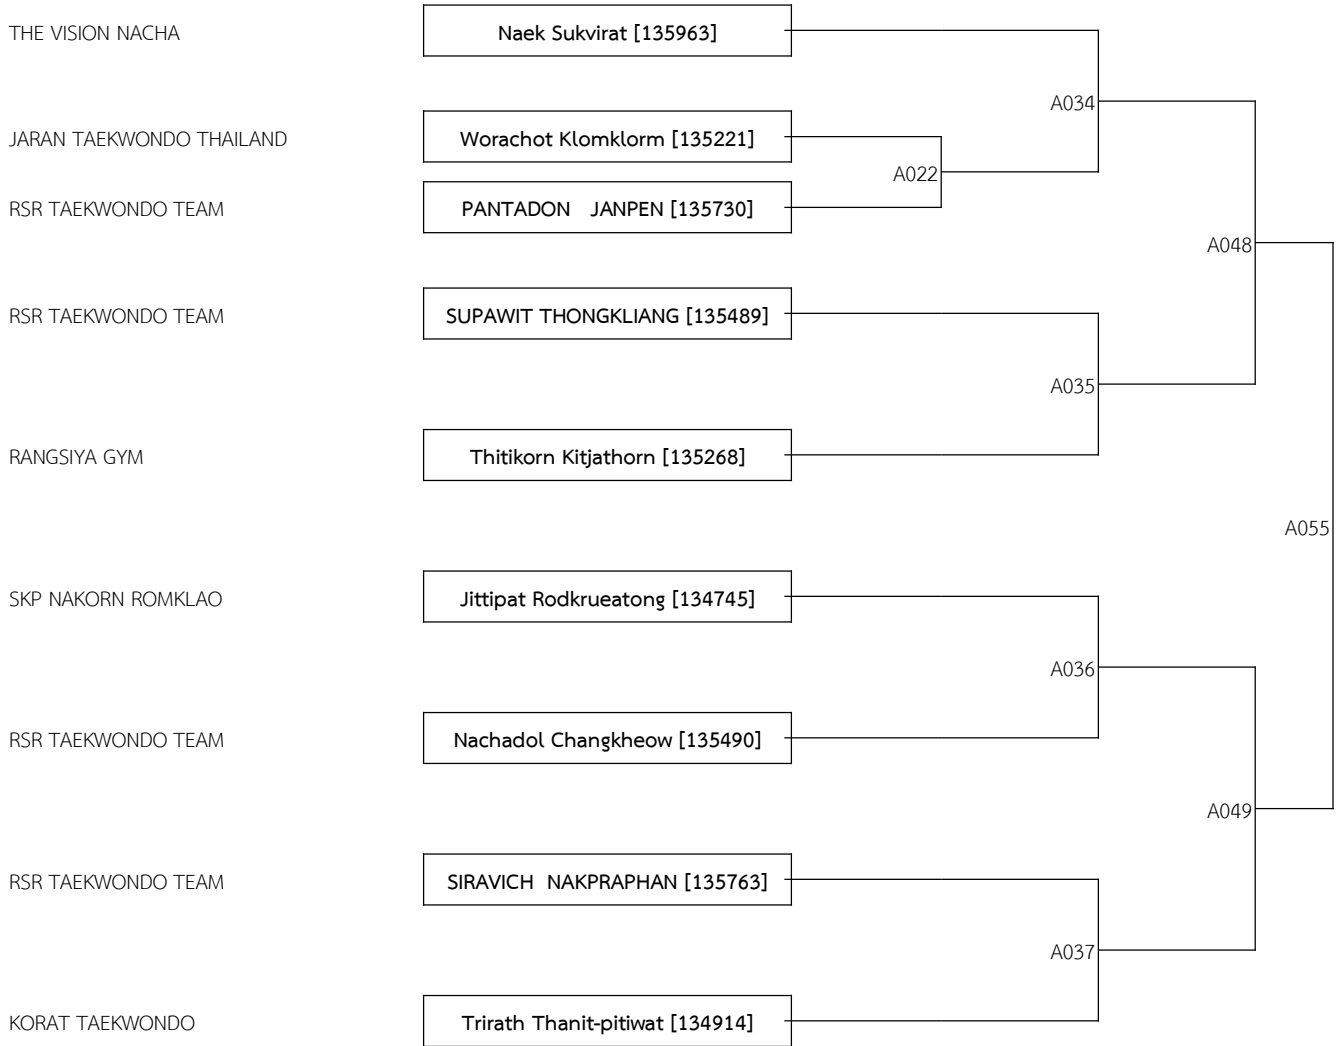

BANGKOK OPEN TAEKWONDO INTERNATIONAL CHAMPIONSHIPS 2024 [Kyorugi]

P : 4

Date: 2024-10-05

COURT A

A Cadet Male E -49 KG. (9)