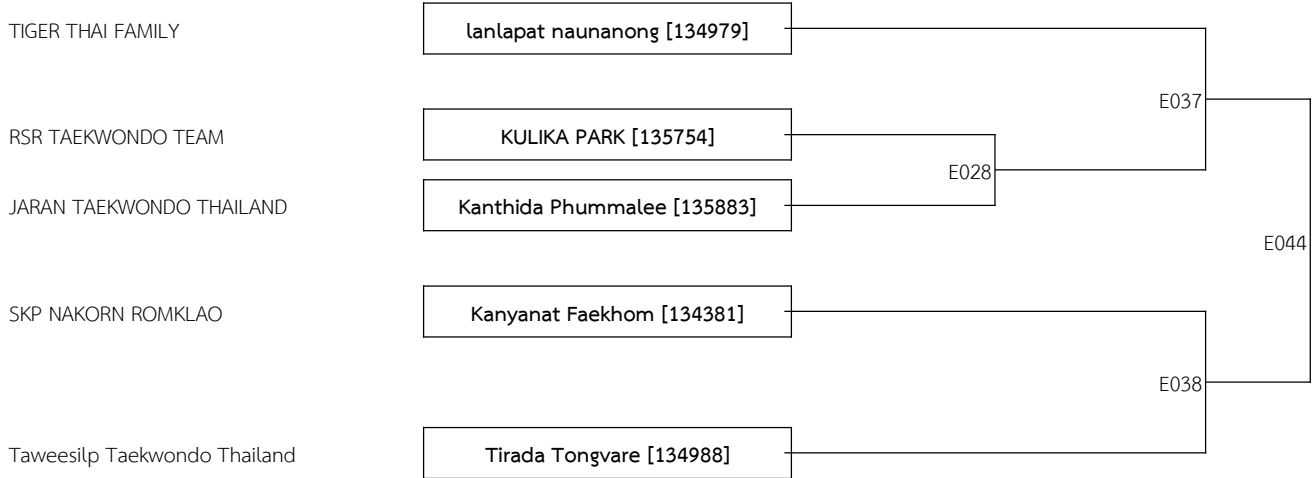

A 11-12Yrs. Male D -41 KG. (9)

BANGKOK OPEN TAEKWONDO INTERNATIONAL CHAMPIONSHIPS 2024 [Kyorugi]

P : 22

Date: 2024-10-05

COURT E

A 11-12Yrs. Female E -45 KG. (5)

A 11-12Yrs. Female F -49 KG. (3)

A 11-12Yrs. Male F -49 KG. (3)