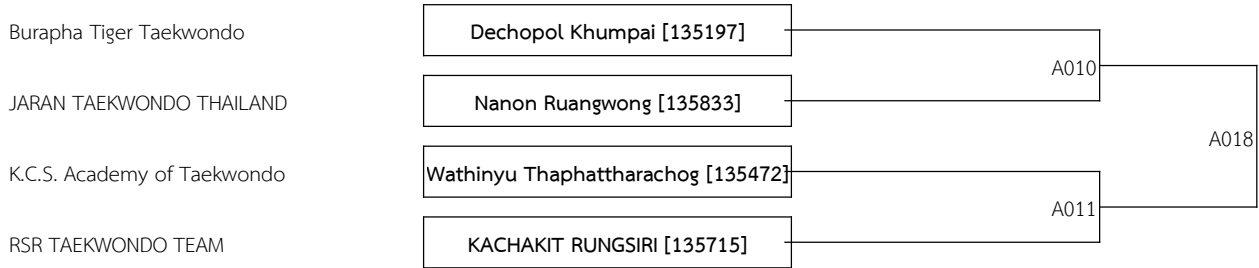

BANGKOK OPEN TAEKWONDO INTERNATIONAL CHAMPIONSHIPS 2024 [Kyorugi]

P : 1

Date: 2024-10-05

COURT A

A 11-12Yrs. Male C -37 KG. (9)

A Cadet Male A -33 KG. (7)

A Cadet Female B -33 KG. (5)

A Cadet Male B -37 KG. (4)