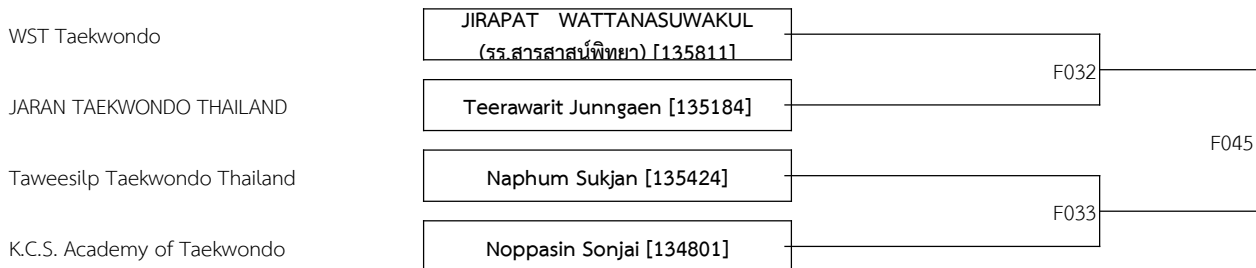

A Cadet Male J +65 KG. (4)