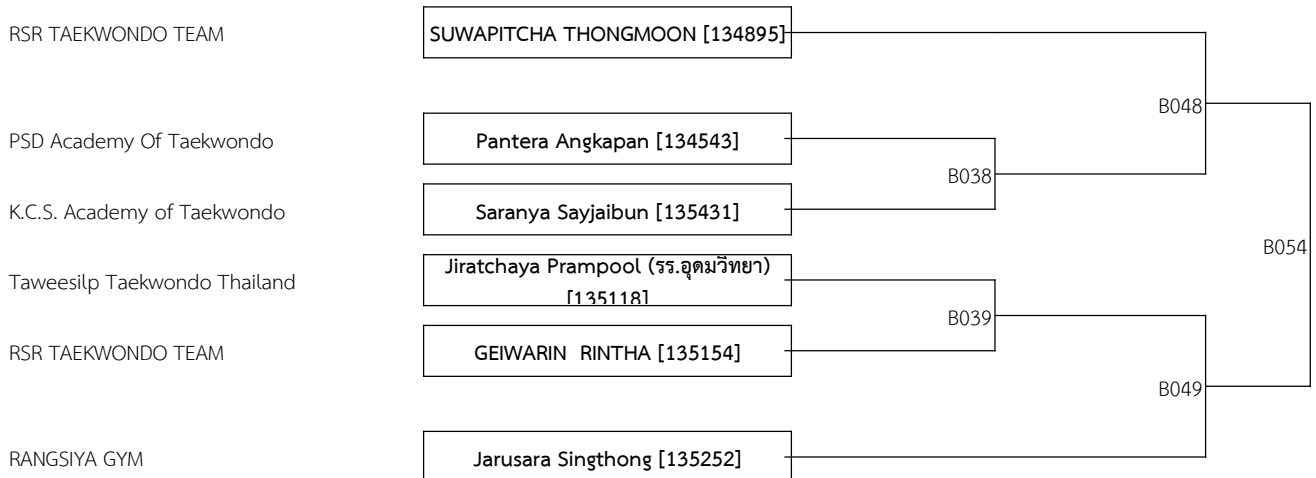

Taweesiip Taekwondo Thailand

Suthida Changjang [135426]

BANGKOK OPEN TAEKWONDO INTERNATIONAL CHAMPIONSHIPS 2024 [Kyorugi]

P : 7

Date: 2024-10-05

COURT B

A 11-12Yrs. Male A -30 KG. (9)

A 11-12Yrs. Female B -33 KG. (6)