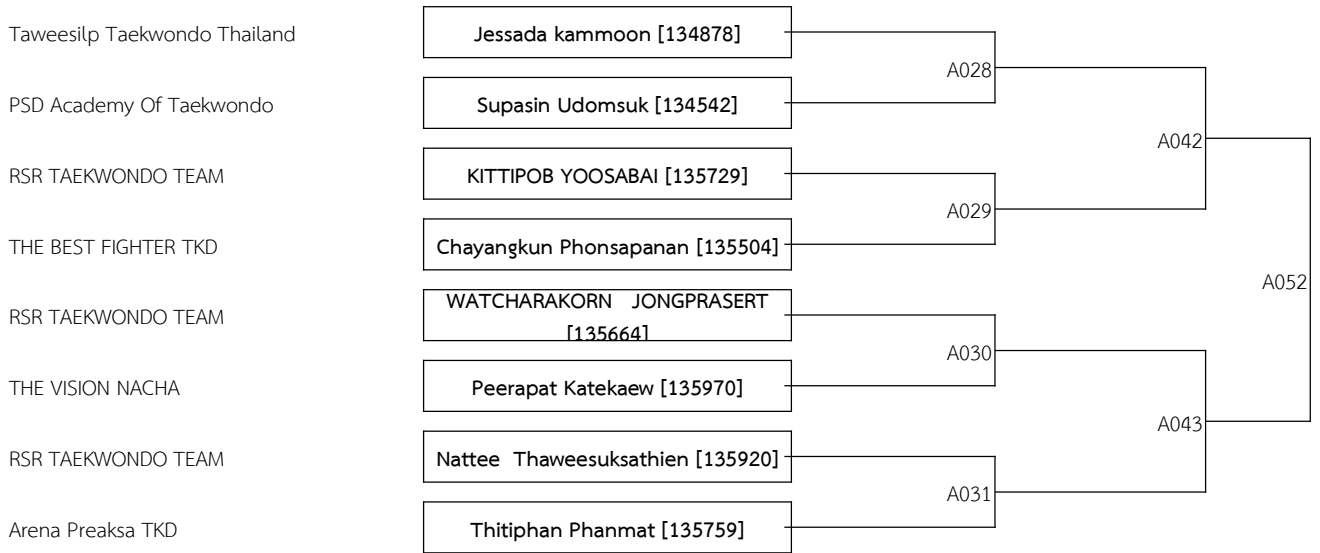

A Cadet Male D -45 KG. (8)