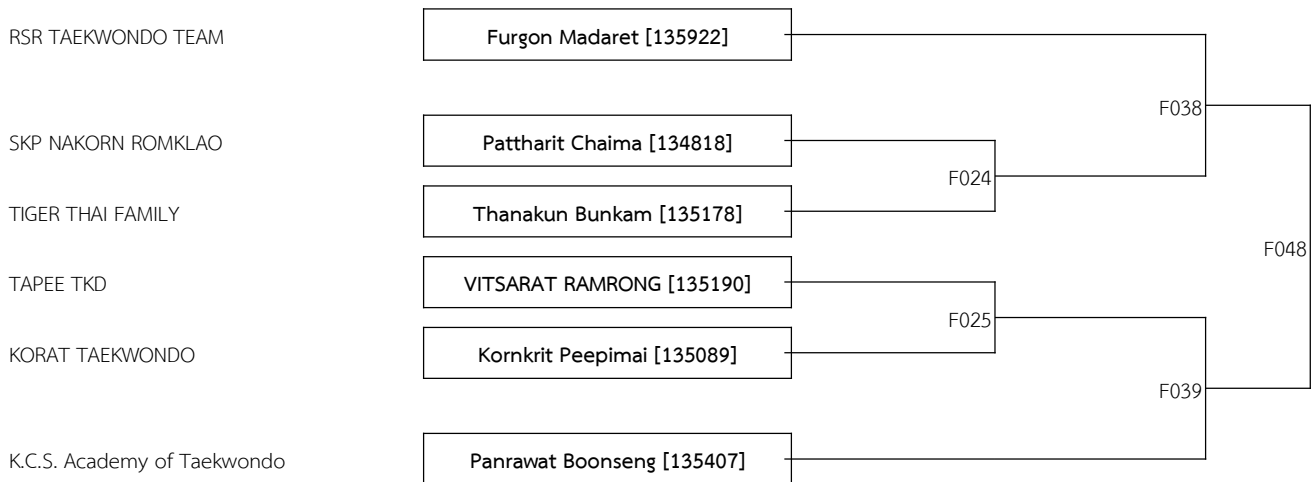

A Cadet Male G -57 KG. (6)