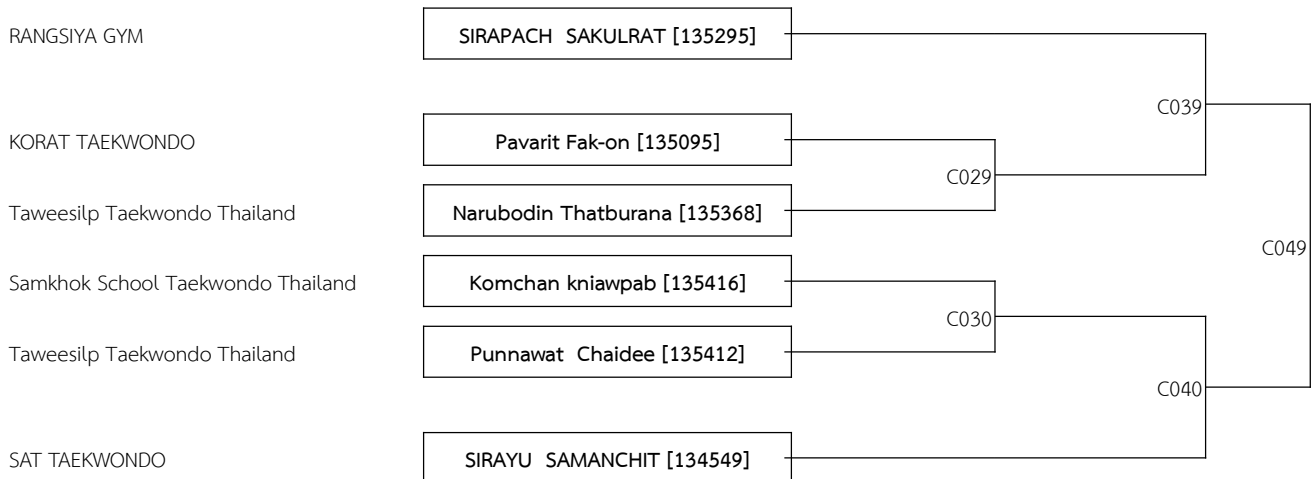

P : 12

Date: 2024-10-05

COURT C

B 11-12Yrs. Male D -41 KG. (6)

B 11-12Yrs. Female E -45 KG. (5)

B 11-12Yrs. Male E -45 KG. (6)

BANGKOK OPEN TAEKWONDO INTERNATIONAL CHAMPIONSHIPS 2024 [Kyorugi]

P : 13