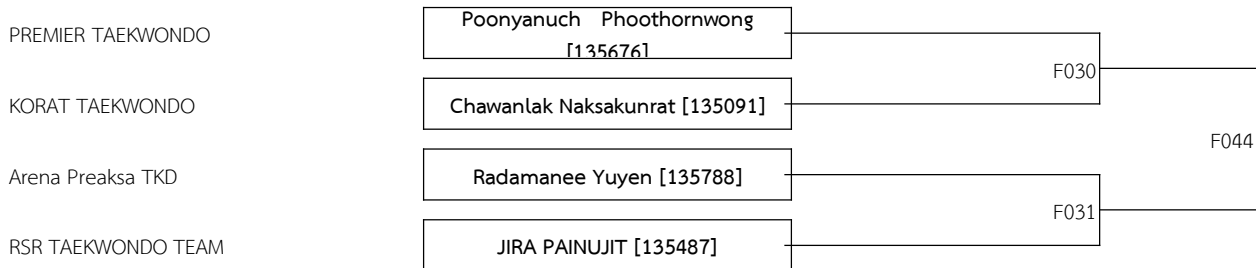

P : 27

Date: 2024-10-05

COURT F

A Cadet Female I -59 KG. (4)