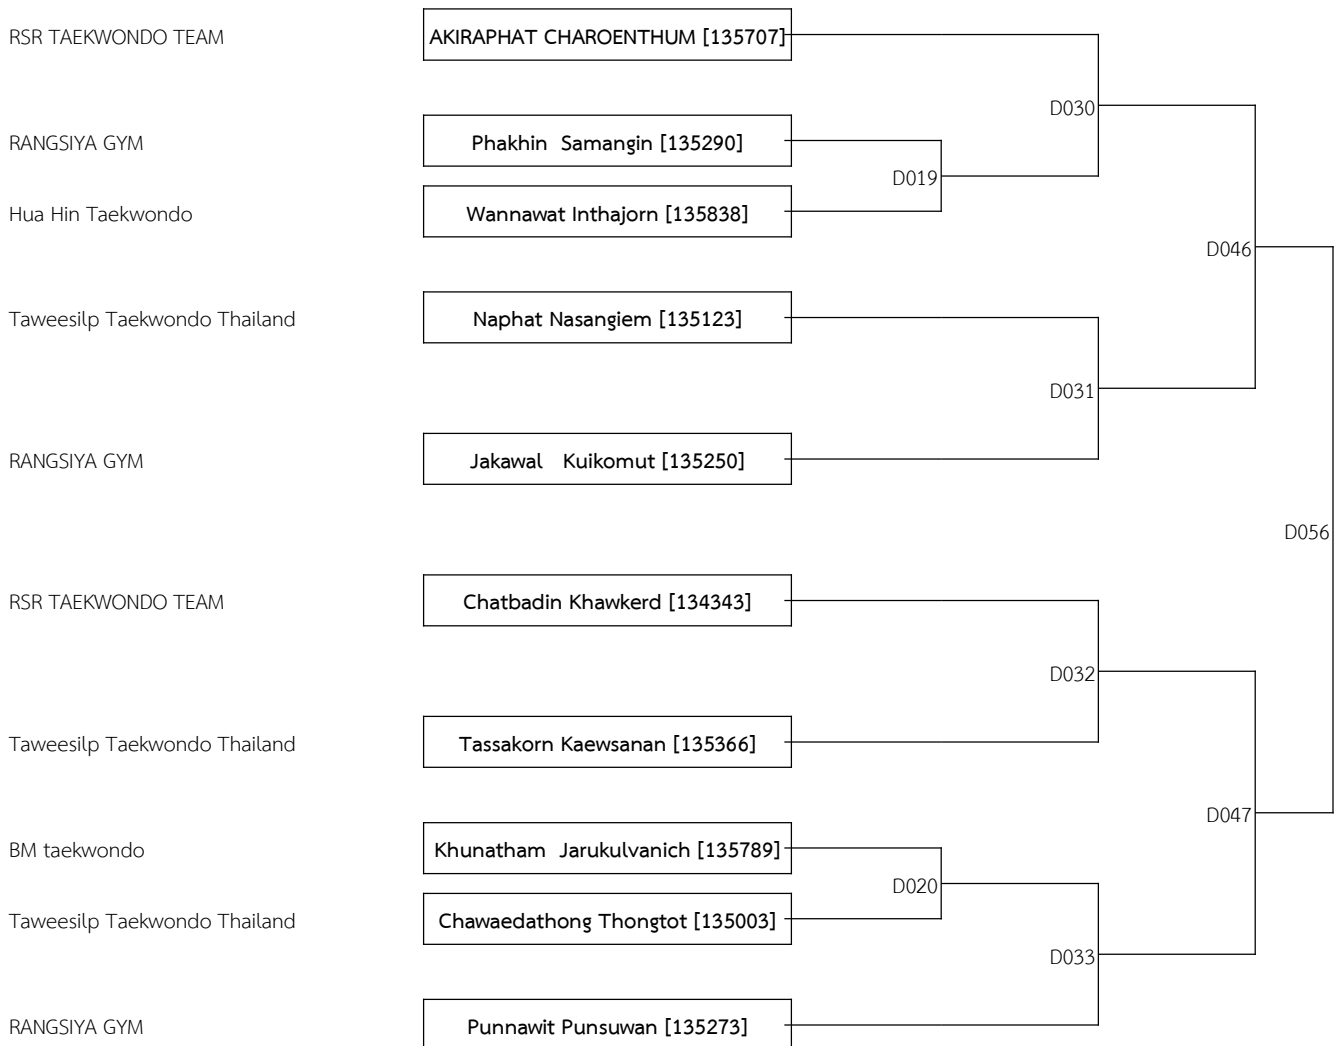

B _7-8Yrs. Male B -23 KG. (10)