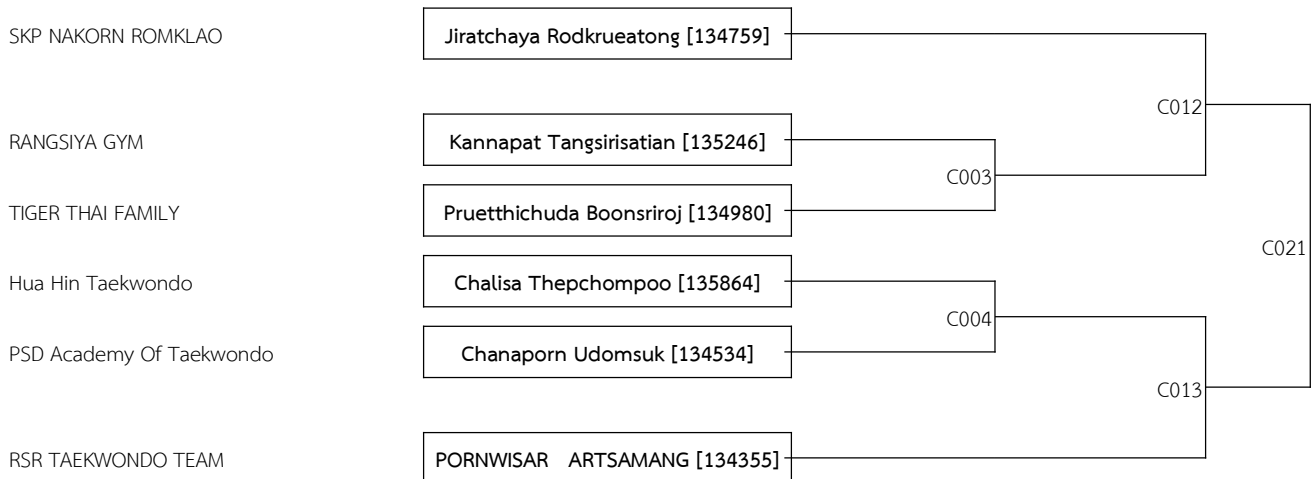

P : 10

Date: 2024-10-05

COURT C

B 11-12Yrs. Female A -30 KG. (3)

B 11-12Yrs. Male A -30 KG. (5)

B 11-12Yrs. Female B -33 KG. (6)

BANGKOK OPEN TAEKWONDO INTERNATIONAL CHAMPIONSHIPS 2024 [Kyorugi]

P : 11