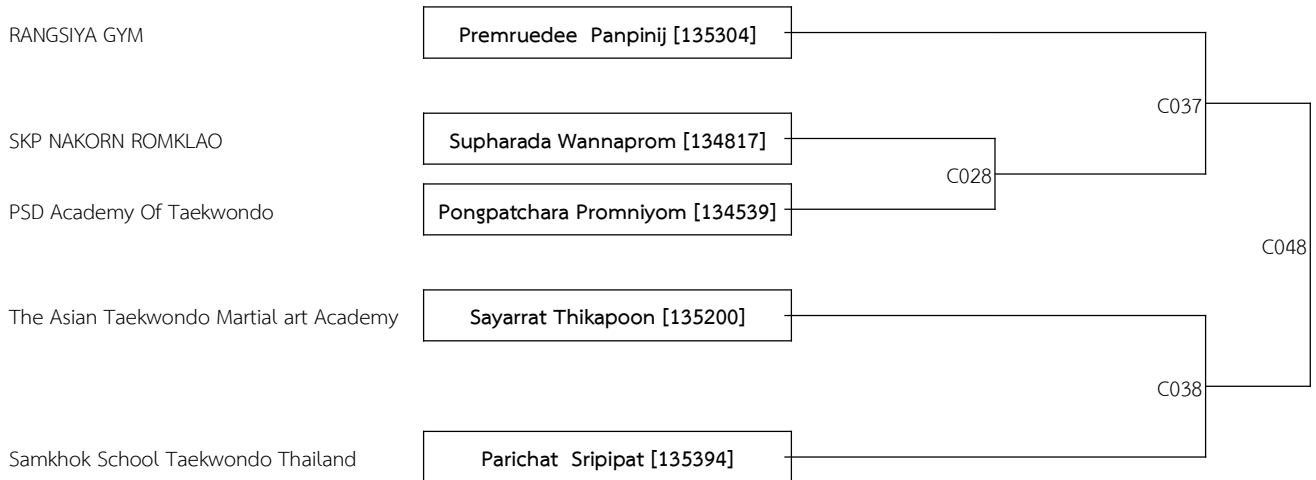

B 11-12Yrs. Female E -45 KG. (5)