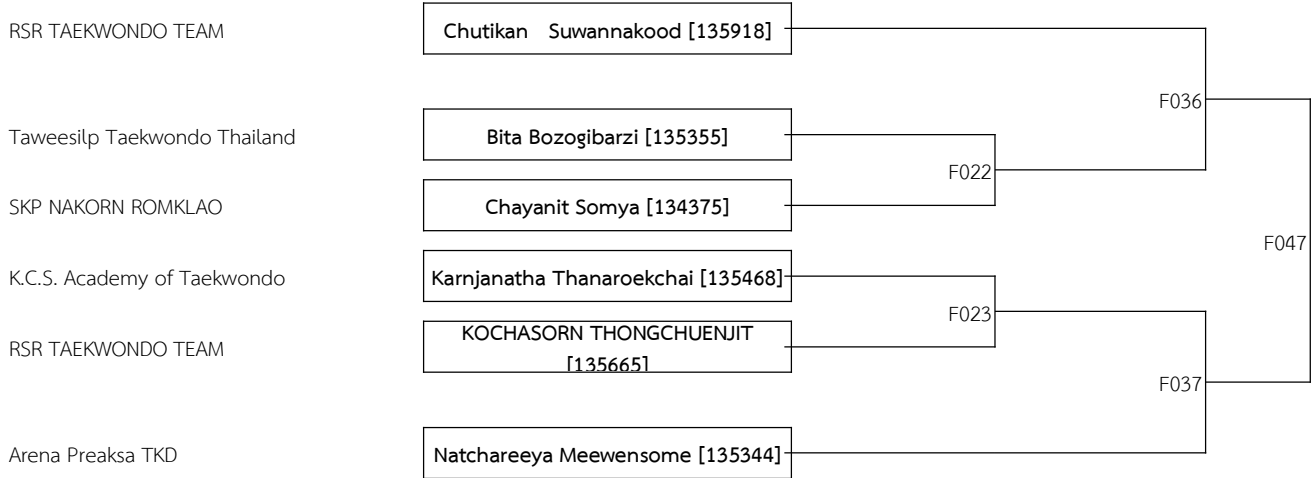

BANGKOK OPEN TAEKWONDO INTERNATIONAL CHAMPIONSHIPS 2024 [Kyorugi]

P : 26

Date: 2024-10-05

COURT F

A Cadet Female G -51 KG. (6)