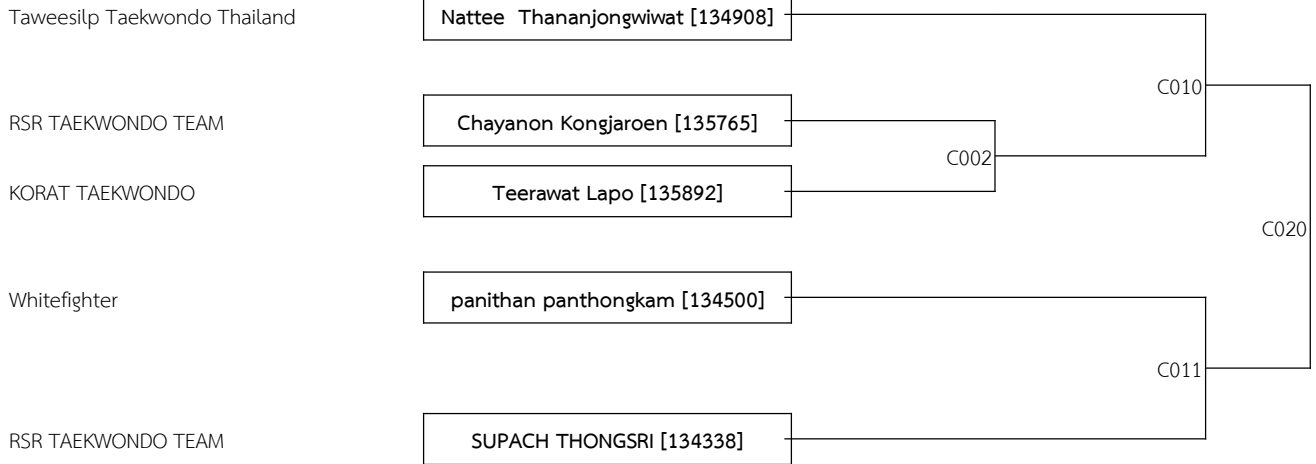

BANGKOK OPEN TAEKWONDO INTERNATIONAL CHAMPIONSHIPS 2024 [Kyorugi]

P : 11

Date: 2024-10-05

COURT C

B 11-12Yrs. Male B -33 KG. (5)