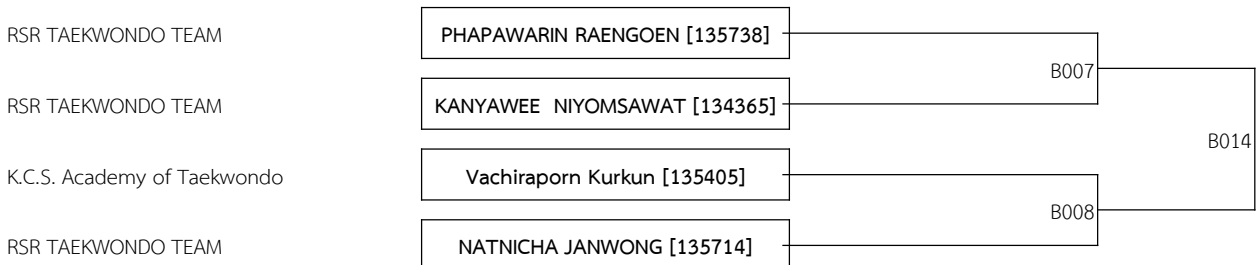

A _7-8Yrs. Female C -26 KG. (4)