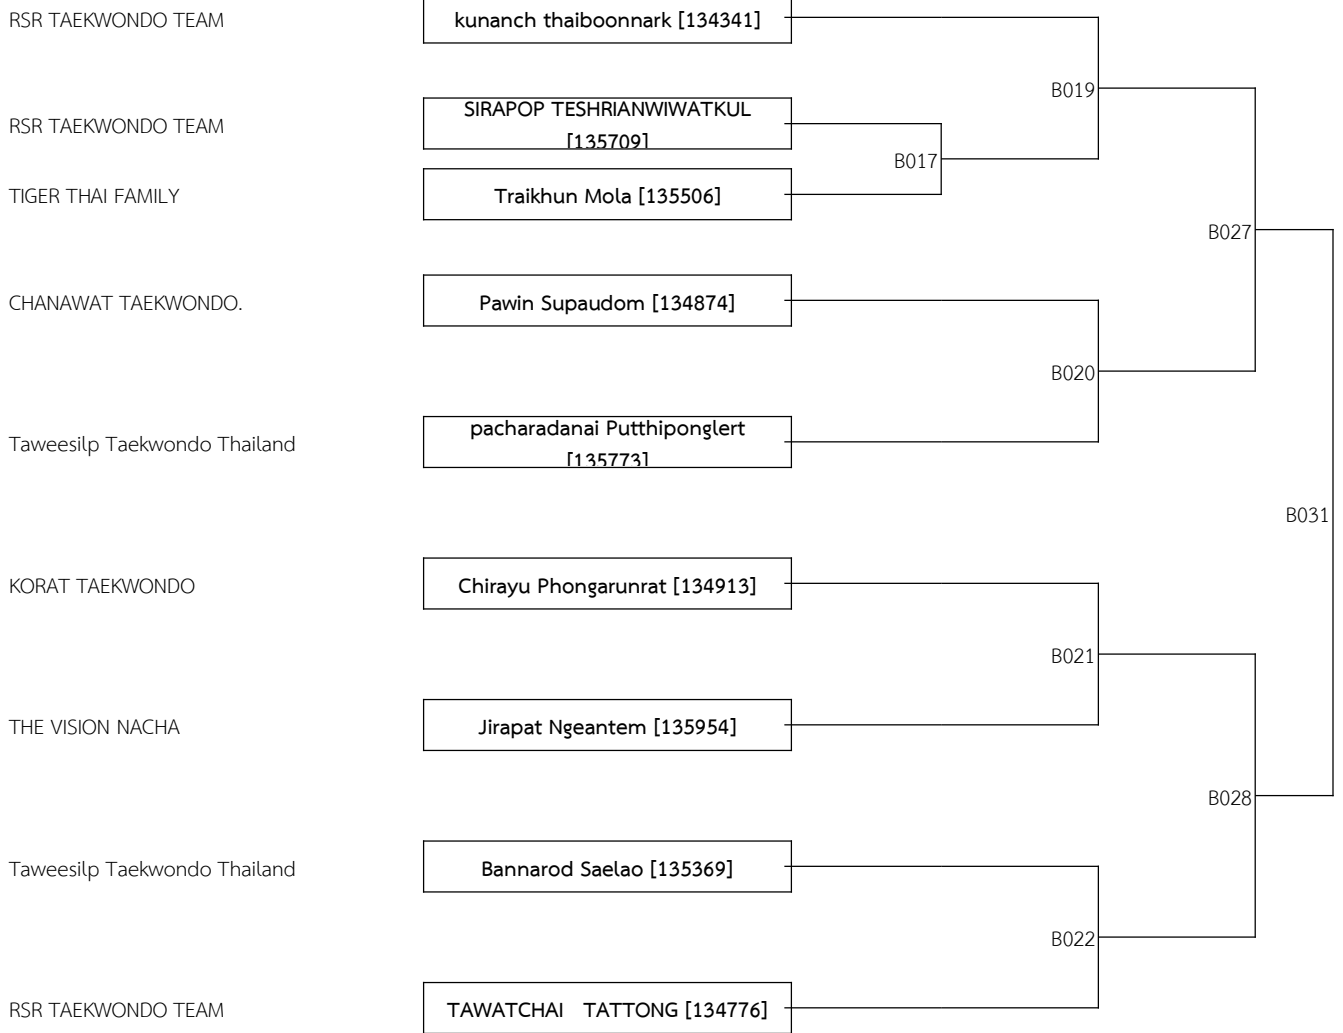

BANGKOK OPEN TAEKWONDO INTERNATIONAL CHAMPIONSHIPS 2024 [Kyorugi]

P : 7

Date: 2024-10-05

COURT B

A 11-12Yrs. Male A -30 KG. (9)