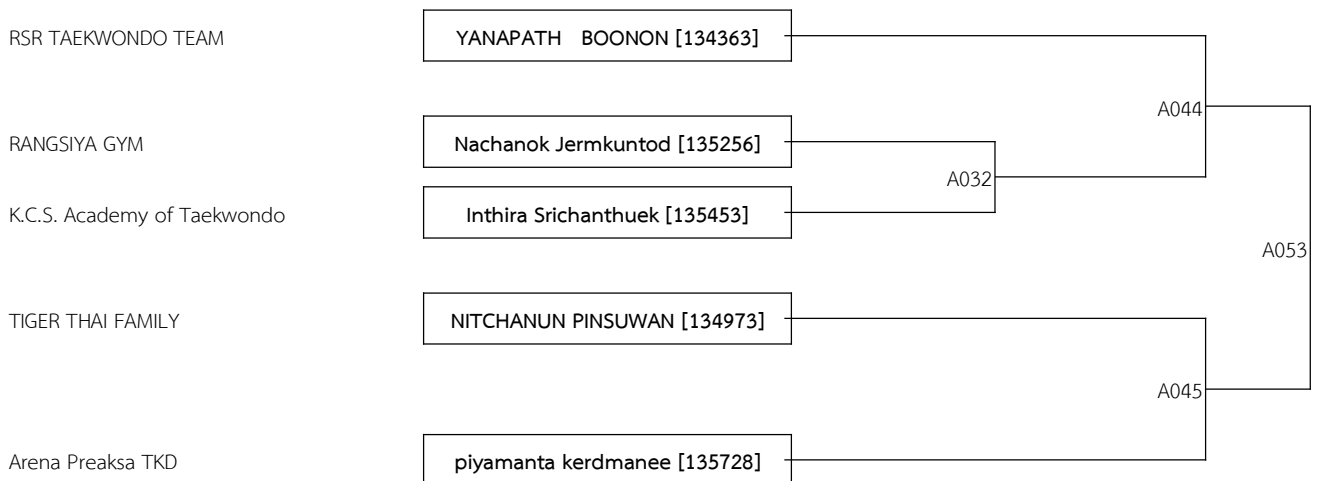

A Cadet Male C -41 KG. (8)

A Cadet Female D -41 KG (5)

A Cadet Male D -45 KG. (8)

A Cadet Female E -44 KG. (5)

BANGKOK OPEN TAEKWONDO INTERNATIONAL CHAMPIONSHIPS 2024 [Kyorugi]

P : 4

Date: 2024-10-05

COURT A