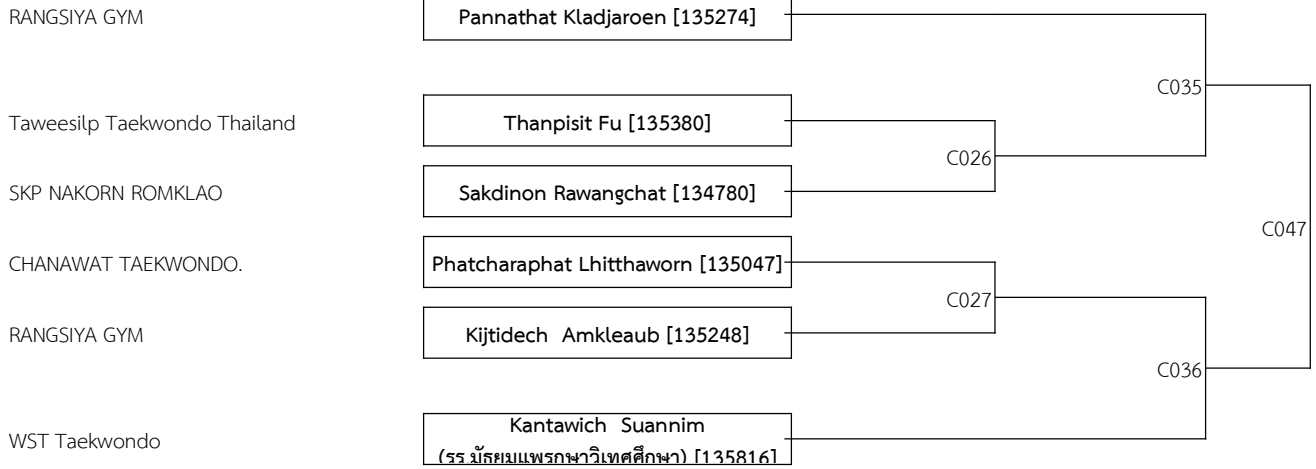

BANGKOK OPEN TAEKWONDO INTERNATIONAL CHAMPIONSHIPS 2024 [Kyorugi]

P : 12

Date: 2024-10-05

COURT C

B 11-12Yrs. Male D -41 KG. (6)