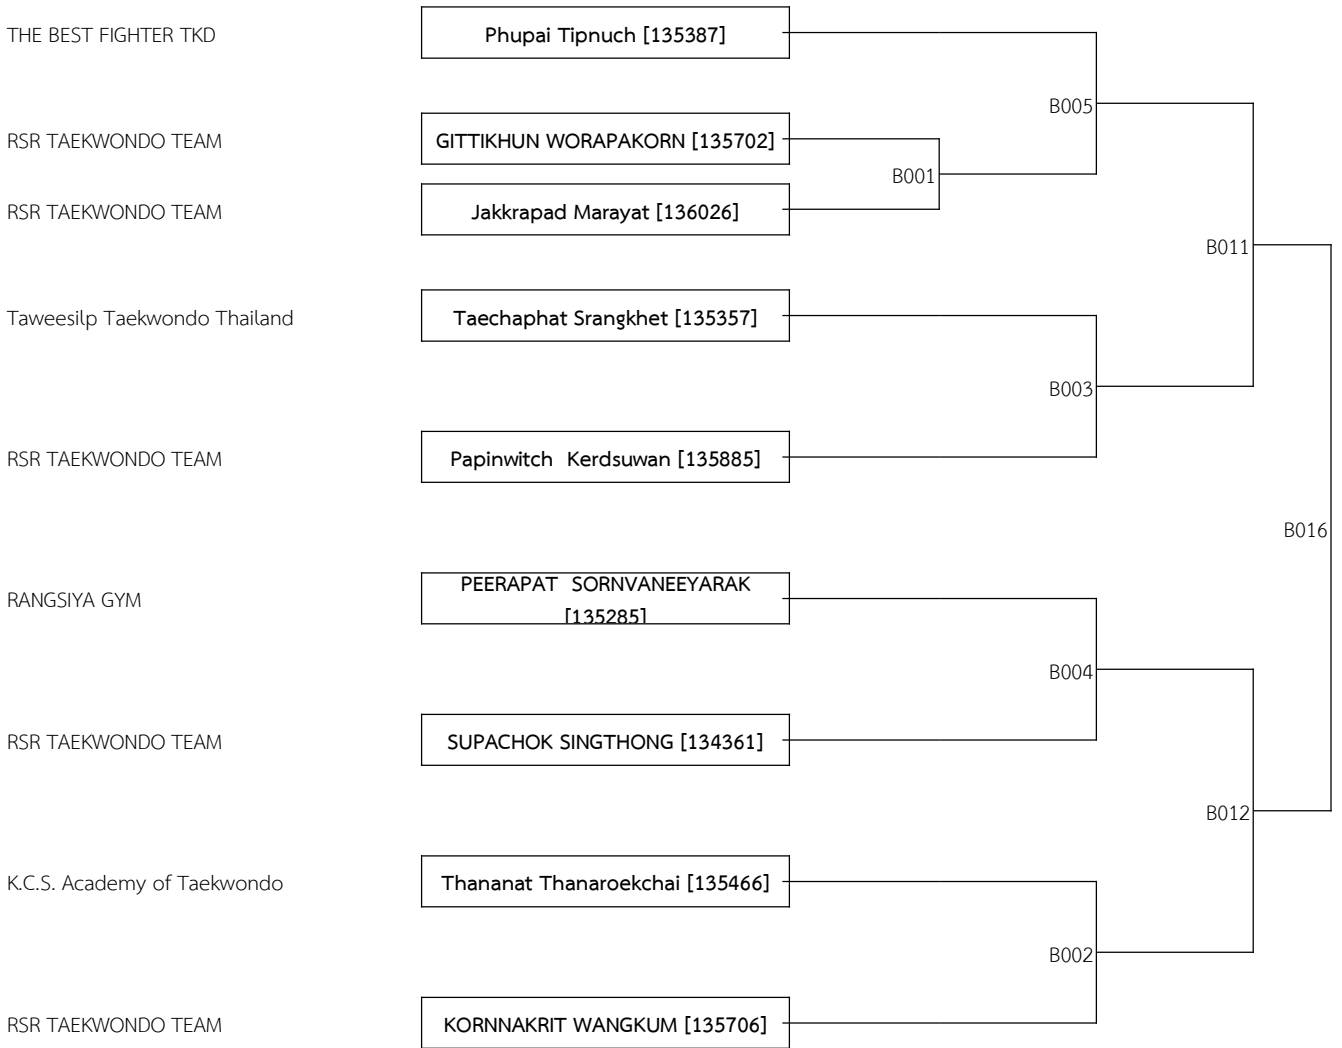

A Cadet Male E -49 KG. (9)

A Cadet Female F -47 KG. (5)

BANGKOK OPEN TAEKWONDO INTERNATIONAL CHAMPIONSHIPS 2024 [Kyorugi]

P : 5

Date: 2024-10-05

COURT B

A \_7-8Yrs. Female B -23 KG. (3)

A \_7-8Yrs. Male B -23 KG. (9)