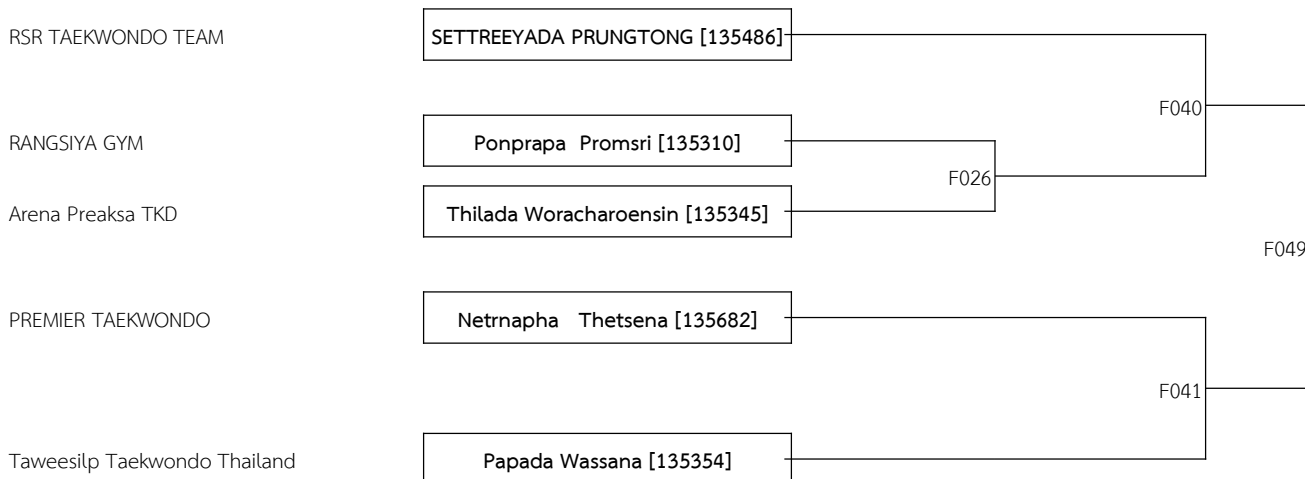

A Cadet Female J +59 KG. (5)