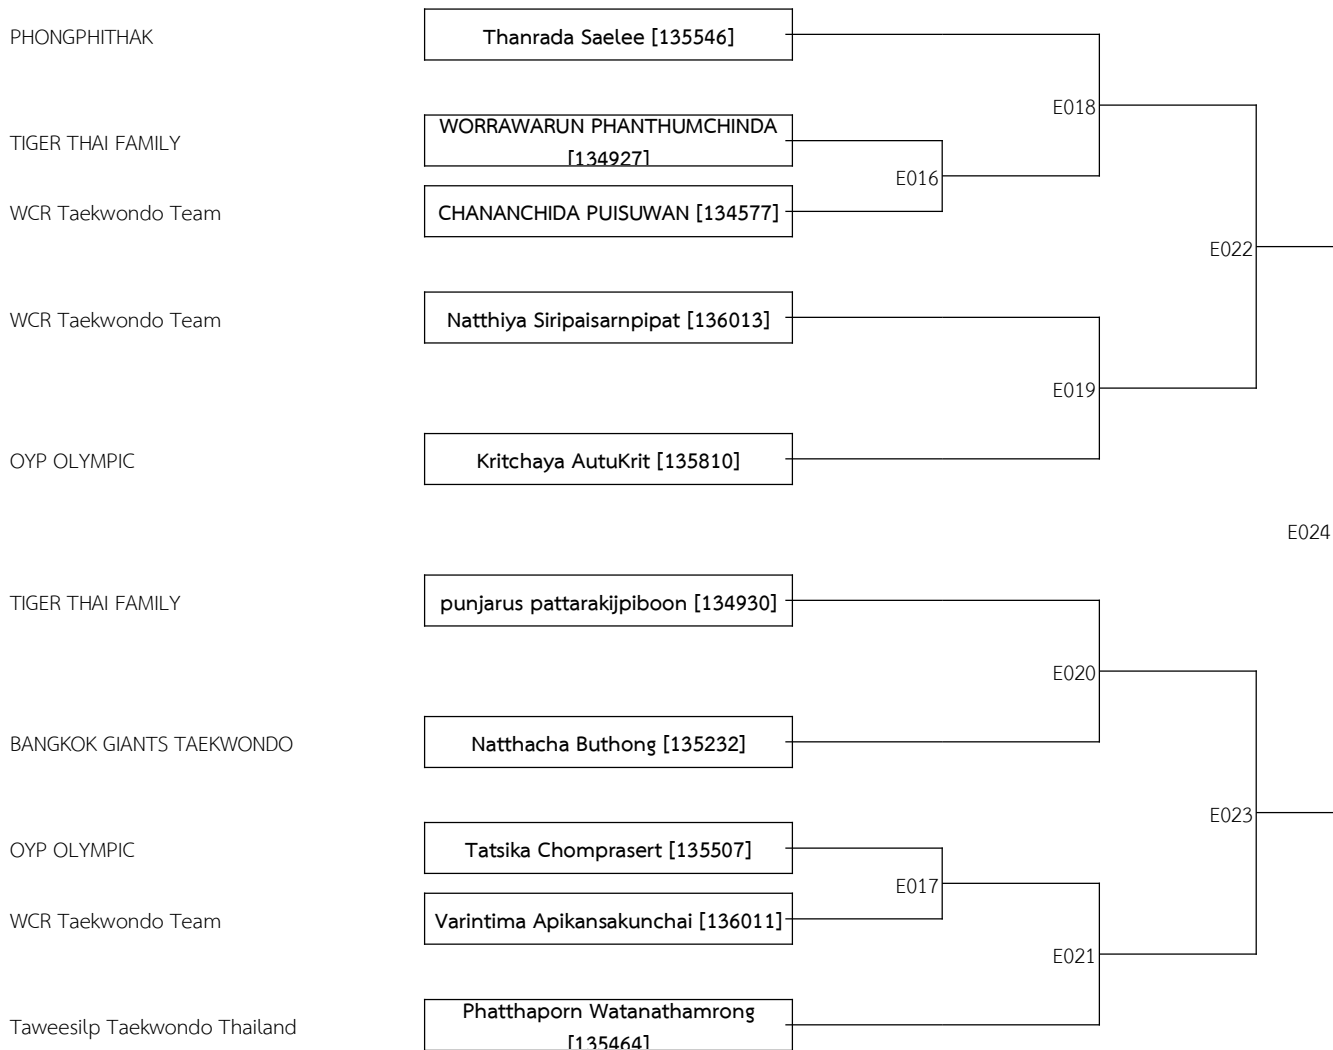

Color Belt _9-10Yrs. Female Poomsae Individual (10)