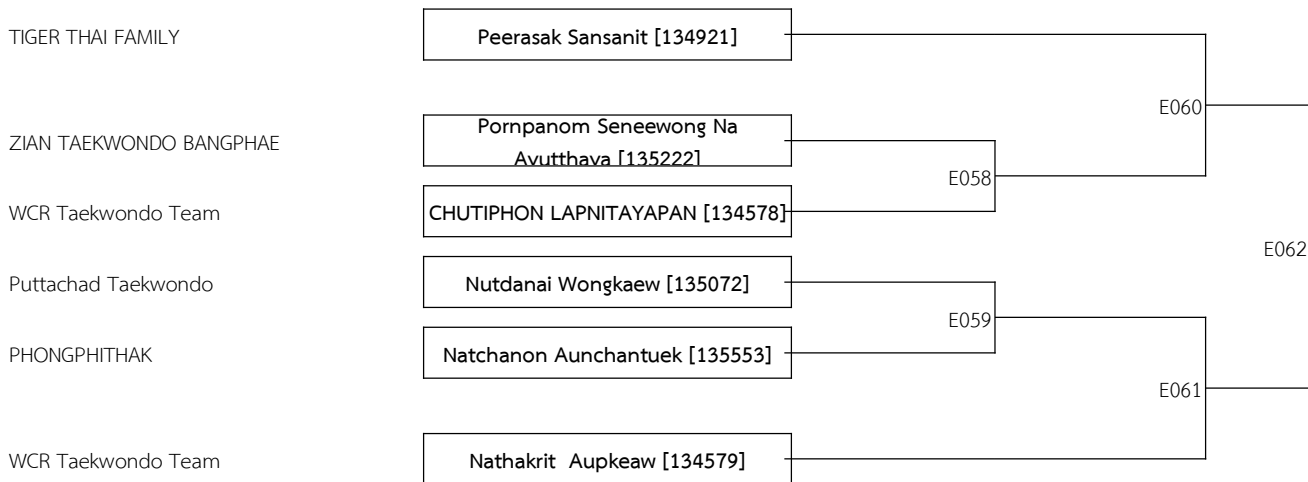

Color Belt 11-12Yrs. Team Female Poomsae-Team3 (1)

WCR Taekwondo Team--CHAYANAN & Nana & Onnicha [136074]

(G)Poom/Black Belt 11-12Yrs. Team Male Poomsae-Team3 (1)

NRM--Phongsarin & Nattachai & Thanaphat [135581]

(G)Poom/Black Belt 13-14Yrs. Female Poomsae Individual (12)

Color Belt 13-14Yrs. Female Poomsae Individual (1)

NRM--Arachaporn Phumthongdee [135612]

(G)Poom/Black Belt 13-14Yrs. Male Poomsae Individual (6)