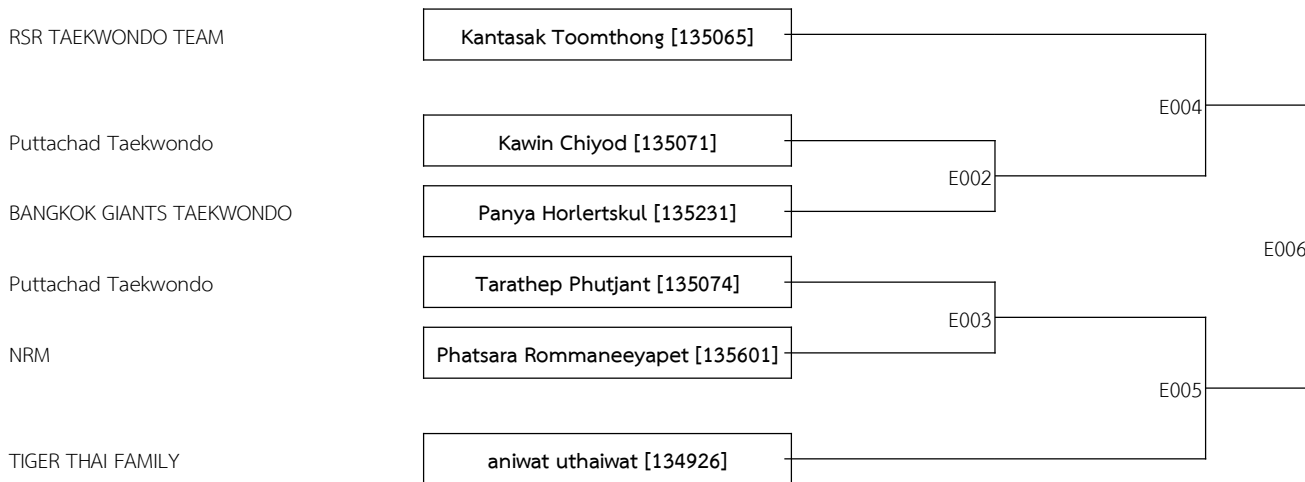

Color Belt _7-8Yrs. Male Poomsae Individual (6)