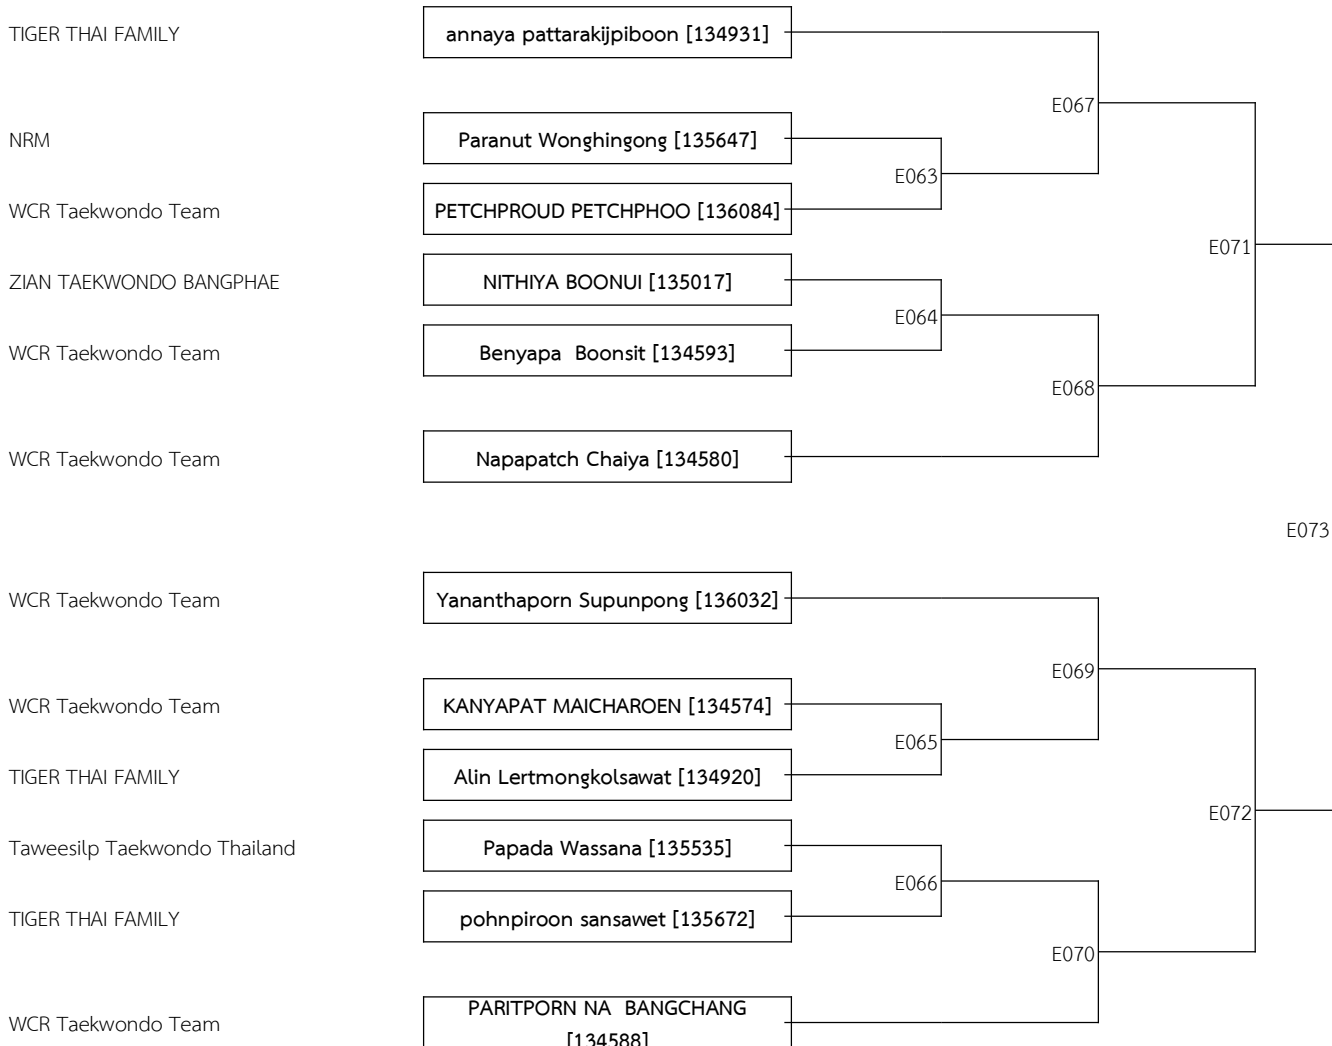

Color Belt 11-12Yrs. Female Poomsae Individual (4)

(G)Poom/Black Belt 11-12Yrs. Male Poomsae Individual (6)

Color Belt 11-12Yrs. Male Poomsae Individual (4)

(G)Poom/Black Belt 11-12Yrs. Mix Poomsae Pair (4)

Color Belt 11-12Yrs. Team Poomsae-Team3 (1)

WCR Taekwondo Team--Phothipat & Korawish & Lincoln [136037]

(G)Poom/Black Belt 11-12Yrs. Team Female Poomsae-Team3 (1)

NRM--Naruedee & Ananya & Thanyawan [135661]

Color Belt 11-12Yrs. Team Female Poomsae-Team3 (1)

WCR Taekwondo Team--CHAYANAN & Nana & Onnicha [136074]

(G)Poom/Black Belt 11-12Yrs. Team Male Poomsae-Team3 (1)

NRM--Phongsarin & Nattachai & Thanaphat [135581]

(G)Poom/Black Belt 13-14Yrs. Female Poomsae Individual (12)

Color Belt 13-14Yrs. Female Poomsae Individual (1)

NRM--Arachaporn Phumthongdee [135612]

(G)Poom/Black Belt 13-14Yrs. Male Poomsae Individual (6)