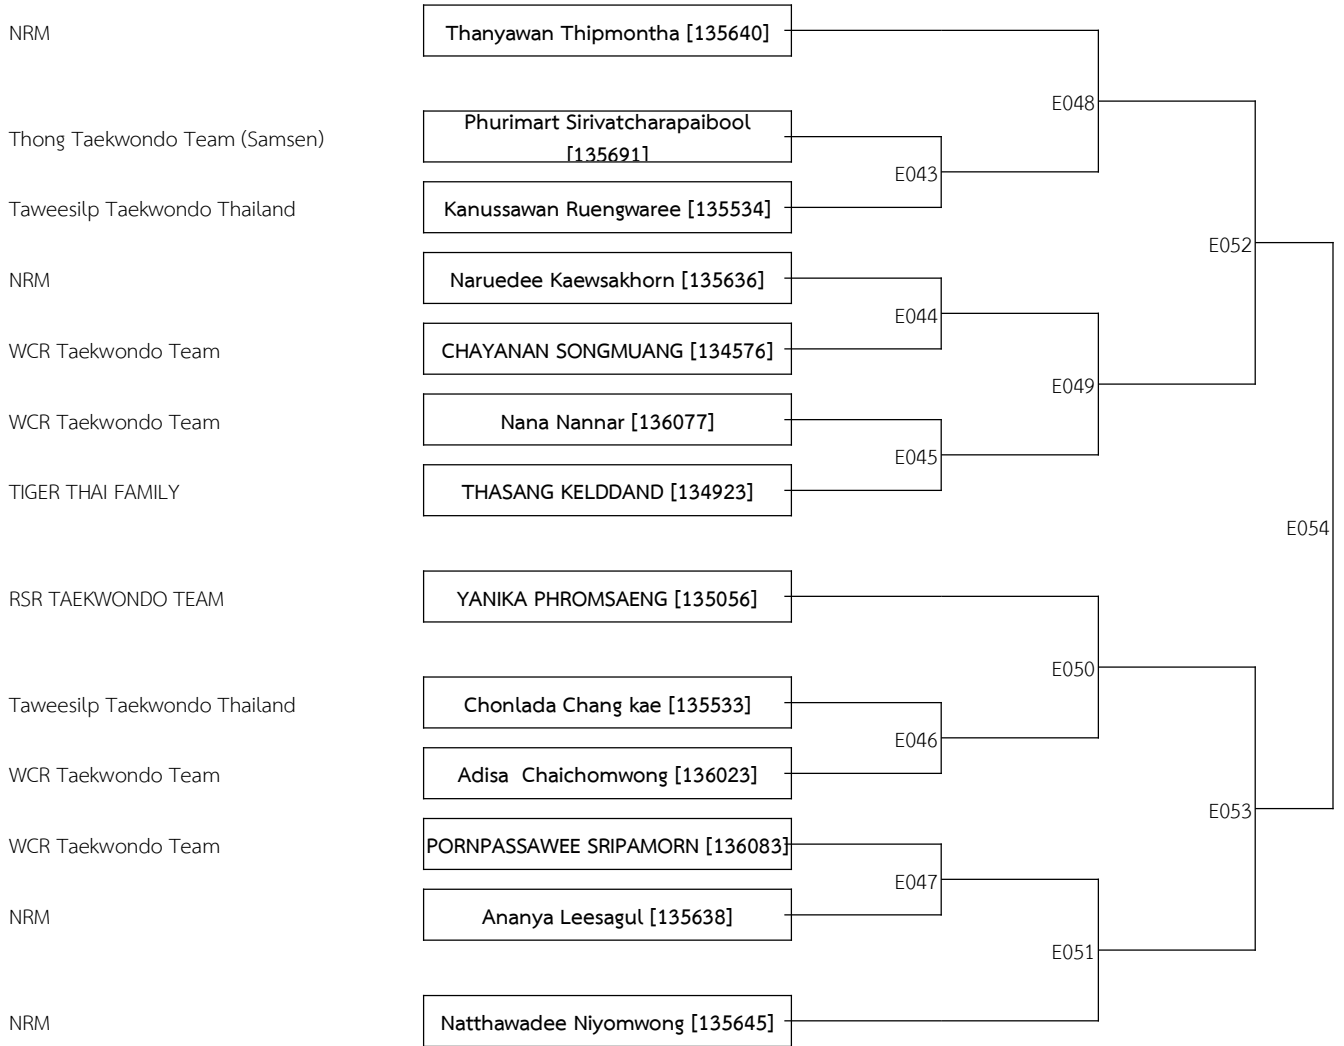

Color Belt _9-10Yrs. Male Poomsae Individual (5)

Color Belt _9-10Yrs. Male Poomsae Pair (1)

PHONGPHITHAK--KANOKPOL & Sirapop [135559]

(G)Poom/Black Belt _9-10Yrs. Mix Poomsae Pair (1)

PHONGPHITHAK--Chayada & Pakin [135536]

Color Belt _9-10Yrs. Mix Poomsae Pair (2)

(G)Poom/Black Belt _9-10Yrs. Team Female Poomsae-Team3 (1)

PHONGPHITHAK--Chayada & Kanyawee & Thanrada [135538]

(G)Poom/Black Belt 11-12Yrs. Female Poomsae Individual (13)