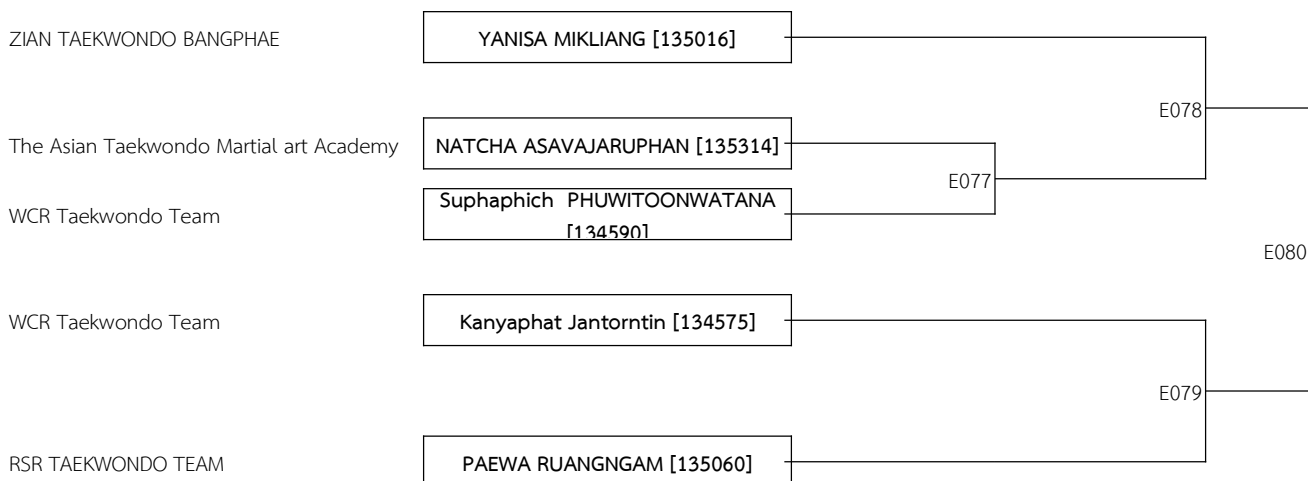

(G)Poom/Black Belt 13-14Yrs. Mix Poomsae Pair (2)

(G)Poom/Black Belt 13-14Yrs. Team Female Poomsae-Team3 (1)

WCR Taekwondo Team--PETCHPROUD & KANYAPAT & PARITPORN [136053]

(G)Poom/Black Belt 13-14Yrs. Team Male Poomsae-Team3 (1)

NRM--Phongsarin & Poomarchakit & Sitthinon [135597]

(G)Poom/Black Belt 15-17Yrs. Female Poomsae Individual (5)

Color Belt 15-17Yrs. Female Poomsae Individual (2)

OYP OLYMPIC	Sarisa Saweksook [135513]	E032
OYP OLYMPIC	Panisara Kaphuag [135508]	