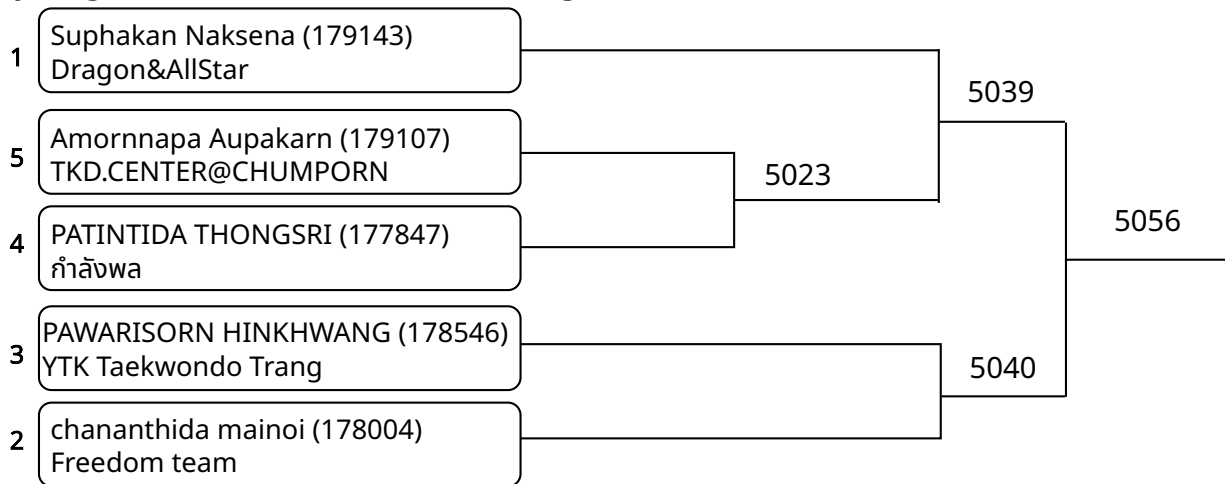

Kyorugi-PSS B _5-6Yrs. Female A -18 Kg. (Court: 5, Match: 4, Entries: 5)