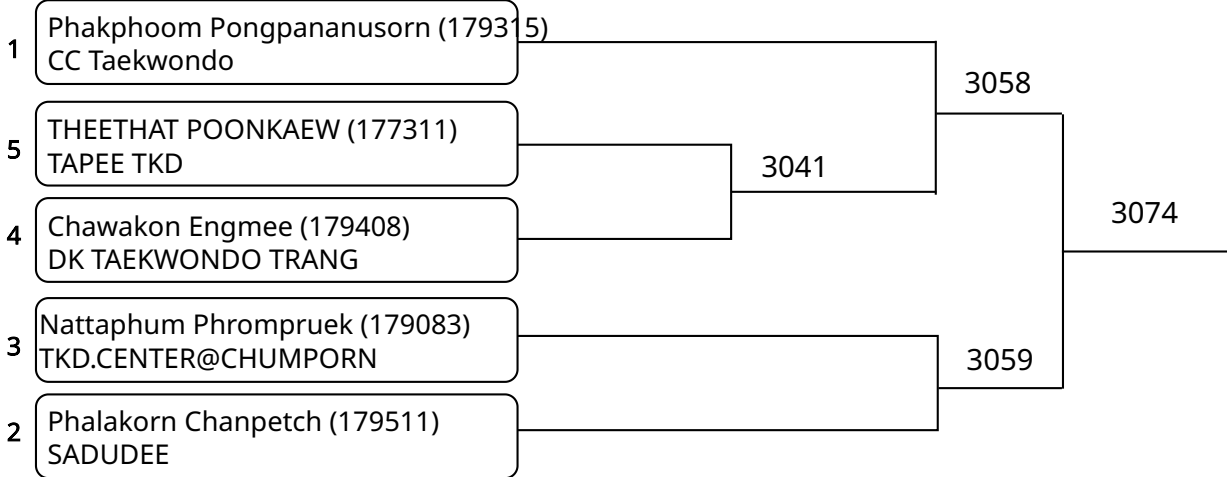

Kyorugi-PSS A 9-10Yrs. Male E 29-32 Kg. (Court: 3, Match: 4, Entries: 5)