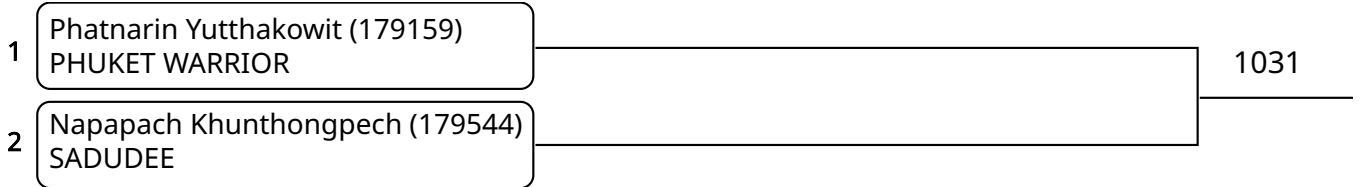

Kyorugi-PSS A 9-10Yrs. Female A -23 Kg. (Court: 1, Match: 1, Entries: 2)

Kyorugi-PSS A 9-10Yrs. Female B 23-25 Kg. (Court: 1, Match: 6, Entries: 7)

Kyorugi-PSS A 9-10Yrs. Female C 25-27 Kg. (Court: 1, Match: 3, Entries: 4)