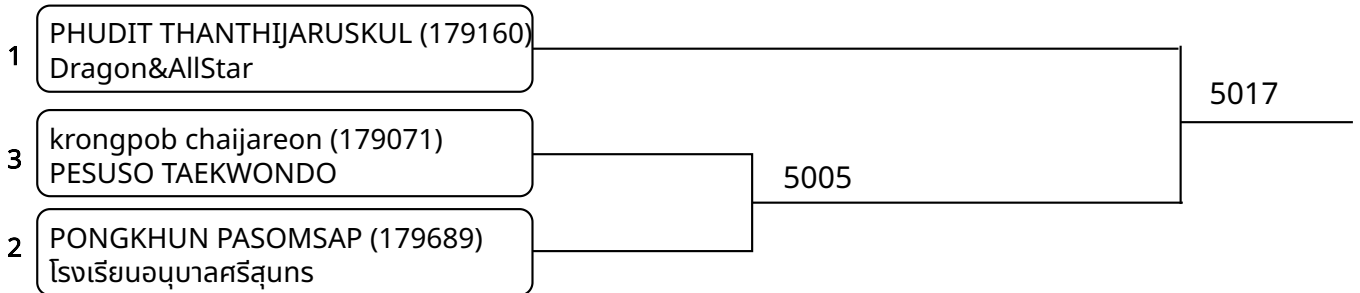

Kyorugi-PSS C _7-8Yrs. Male D 24-27 Kg. G3 (Court: 5, Match: 2, Entries: 3)