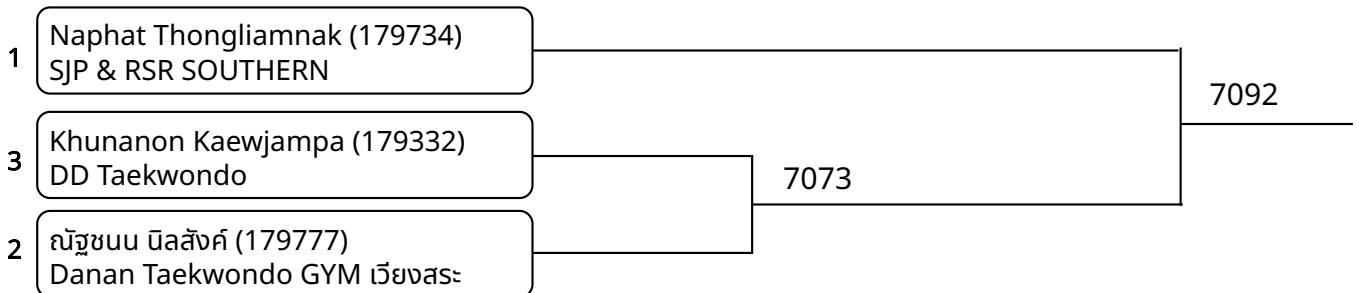

วันที่ 2025-07-25

Kyorugi-PSS C 9-10Yrs. Female D 27-29 Kg. G2 (Court: 7, Match: 2, Entries: 3)

Kyorugi-PSS C 9-10Yrs. Male A -23 Kg. G1 (Court: 7, Match: 2, Entries: 3)

Kyorugi-PSS C 9-10Yrs. Male A -23 Kg. G2 (Court: 7, Match: 2, Entries: 3)