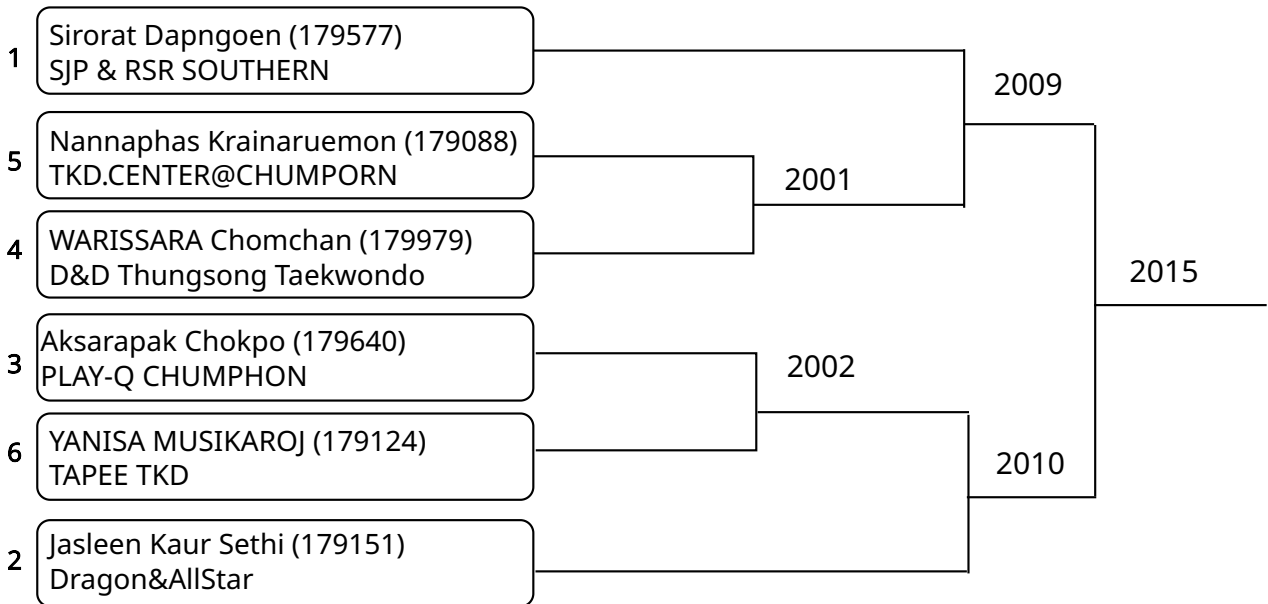

Kyorugi-PSS A 12-14Yrs. Female C 33-37 Kg. (Court: 2, Match: 5, Entries: 6)