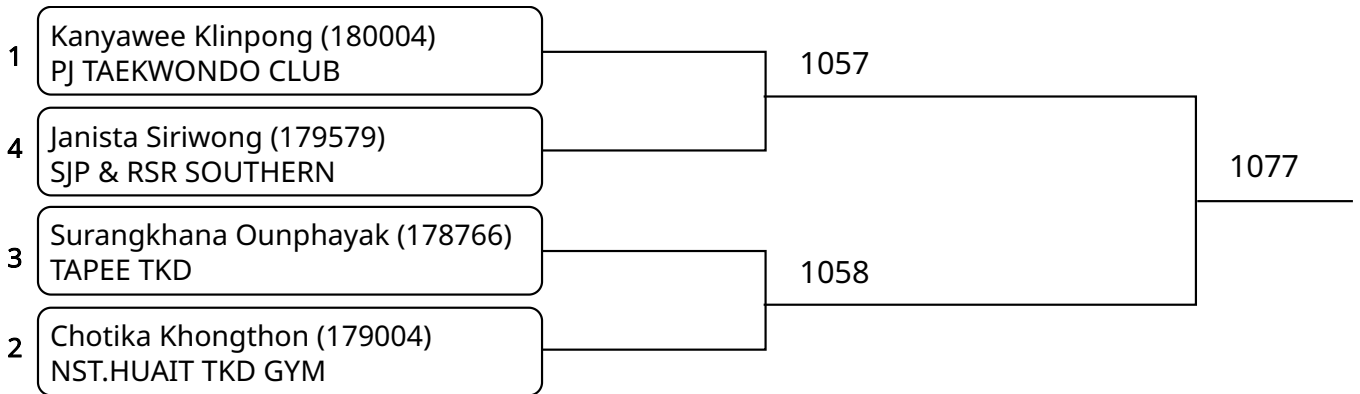

Kyorugi-PSS A 12-14Yrs. Female J +59 Kg. (Court: 1, Match: 3, Entries: 4)