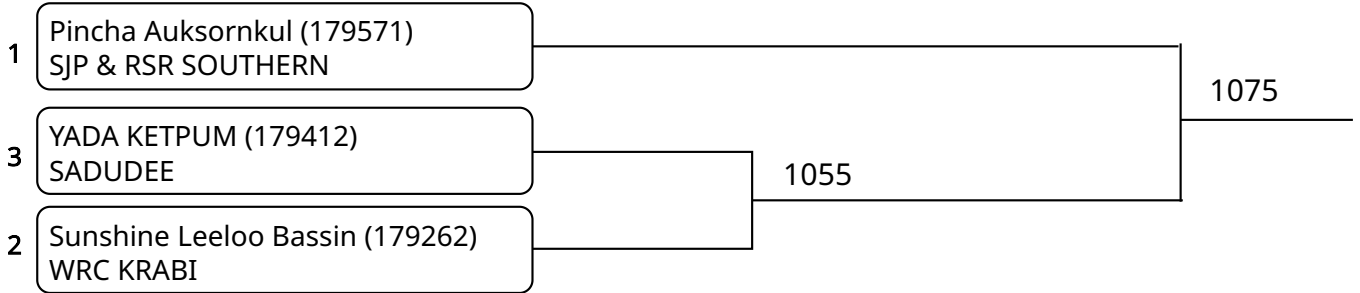

Kyorugi-PSS A 12-14Yrs. Female I 55-59 Kg. (Court: 1, Match: 2, Entries: 3)