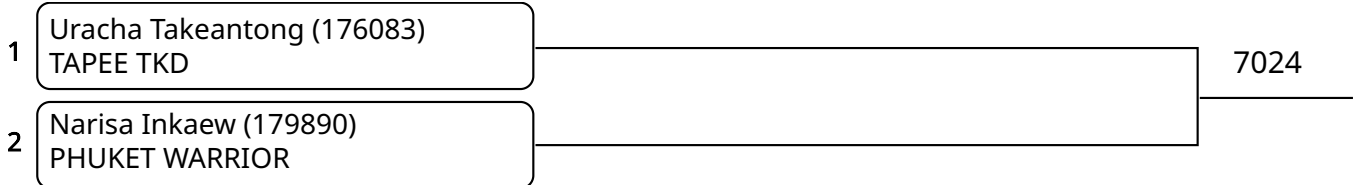

Kyorugi-PSS C \_5-6Yrs. Female A -18 Kg. G4 (Court: 7, Match: 2, Entries: 3)

วันที่ 2025-07-25

Kyorugi-PSS C \_5-6Yrs. Female A -18 Kg. G5 (Court: 7, Match: 2, Entries: 3)

Kyorugi-PSS C \_5-6Yrs. Female E 24-27 Kg. (Court: 7, Match: 1, Entries: 2)