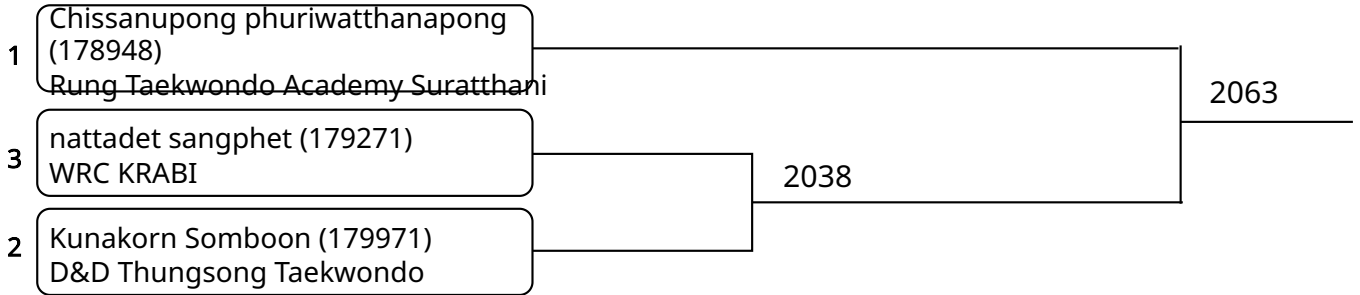

Kyorugi-PSS A 11-12Yrs. Male F 38-42 Kg. (Court: 2, Match: 2, Entries: 3)

วันที่ 2025-07-25

Kyorugi-PSS A 11-12Yrs. Male G 42-46 Kg. (Court: 2, Match: 2, Entries: 3)

Kyorugi-PSS A 11-12Yrs. Male H +46 Kg. (Court: 2, Match: 2, Entries: 3)