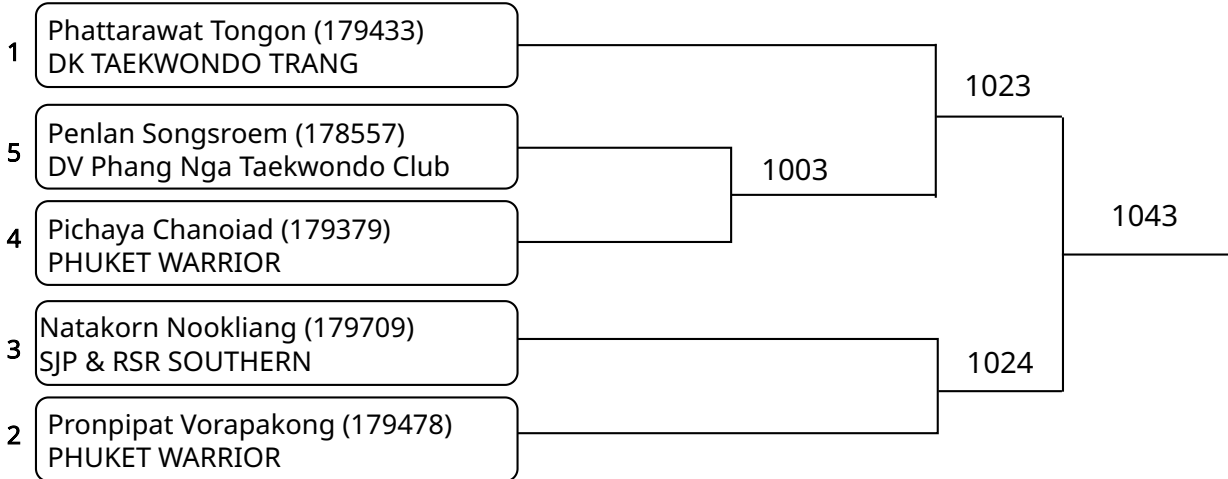

Kyorugi-PSS A 9-10Yrs. Male C 25-27 Kg. (Court: 1, Match: 4, Entries: 5)

วันที่ 2025-07-25

Kyorugi-PSS A 9-10Yrs. Male D 27-29 Kg. (Court: 1, Match: 2, Entries: 3)

Kyorugi-PSS A 11-12Yrs. Male B 25-28 Kg. (Court: 1, Match: 4, Entries: 5)