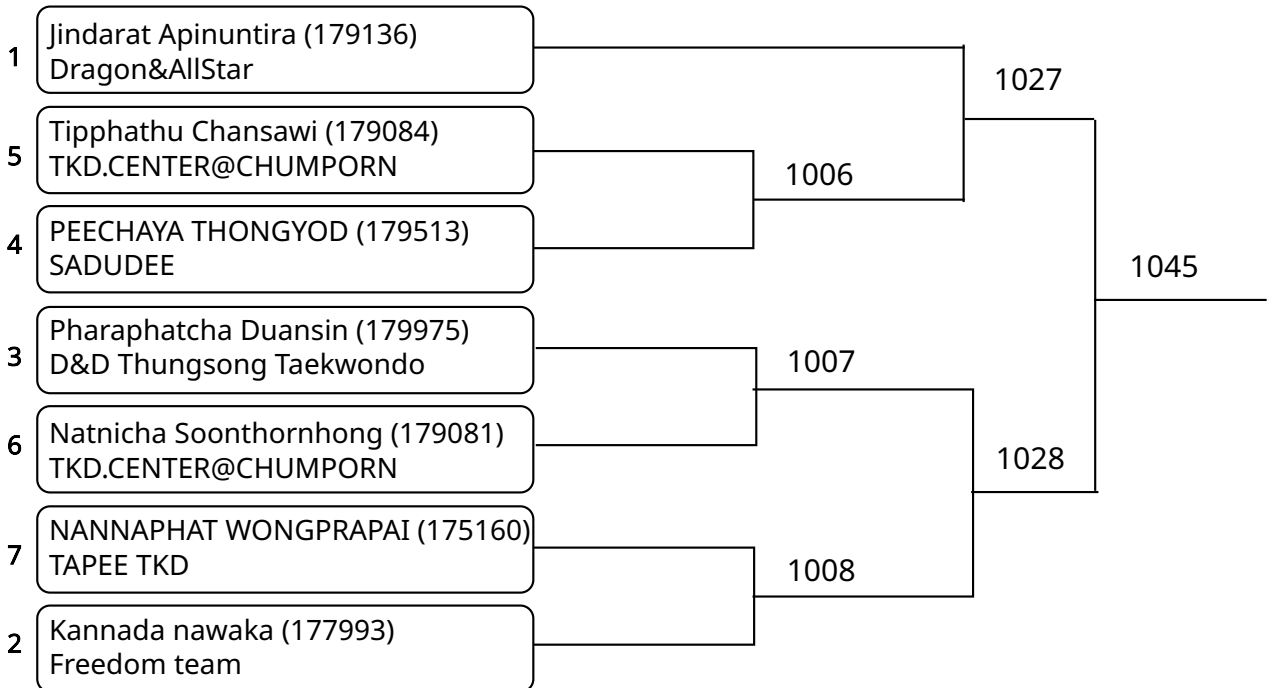

Kyorugi-PSS A 9-10Yrs. Female A -23 Kg. (Court: 1, Match: 1, Entries: 2)

Kyorugi-PSS A 9-10Yrs. Female B 23-25 Kg. (Court: 1, Match: 6, Entries: 7)

Kyorugi-PSS A 9-10Yrs. Female C 25-27 Kg. (Court: 1, Match: 3, Entries: 4)