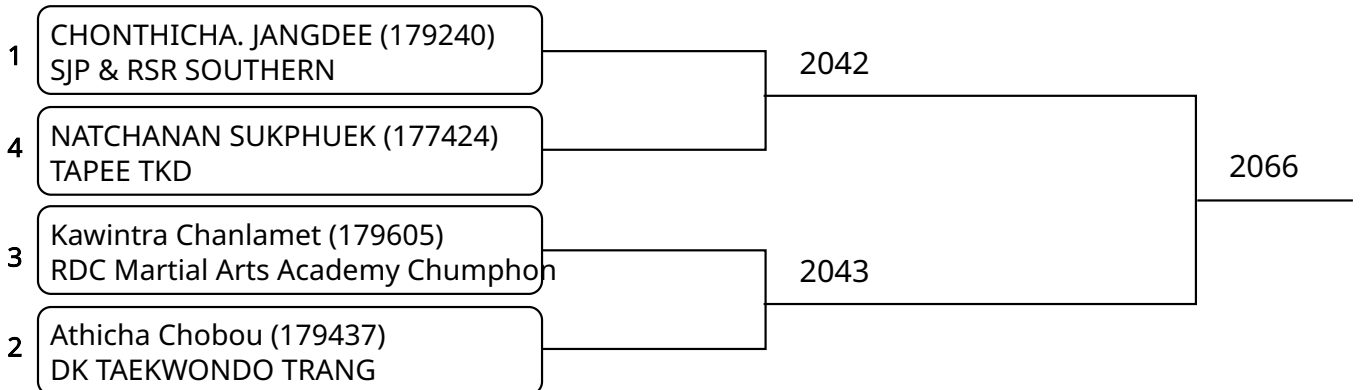

Kyorugi-PSS A 15-17Yrs. Female A -42 Kg. (Court: 2, Match: 3, Entries: 4)