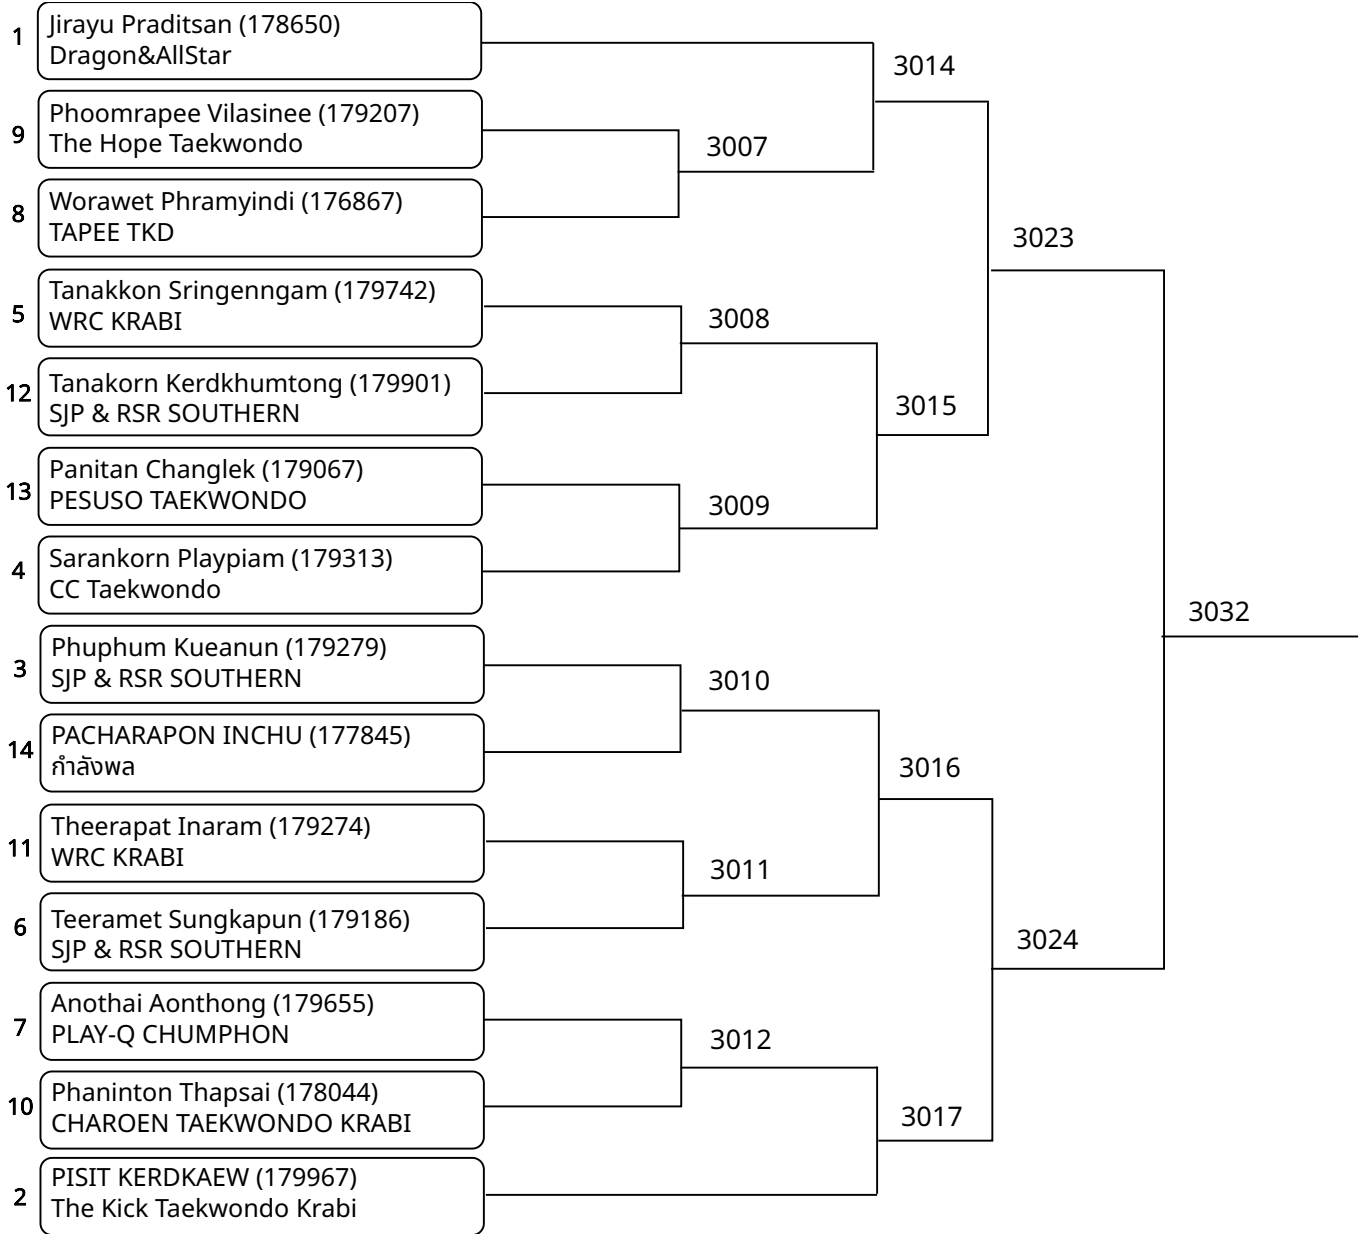

วันที่ 2025-07-25

Kyorugi-PSS B 11-12Yrs. Male C 28-31 Kg. (Court: 3, Match: 13, Entries: 14)