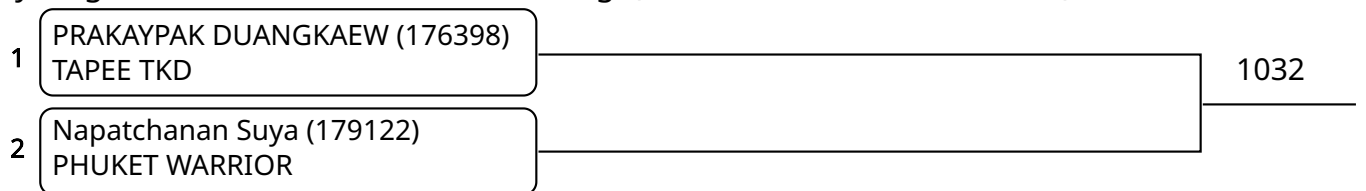

Kyorugi-PSS A _7-8Yrs. Female B 20-22 Kg. (Court: 1, Match: 1, Entries: 2)