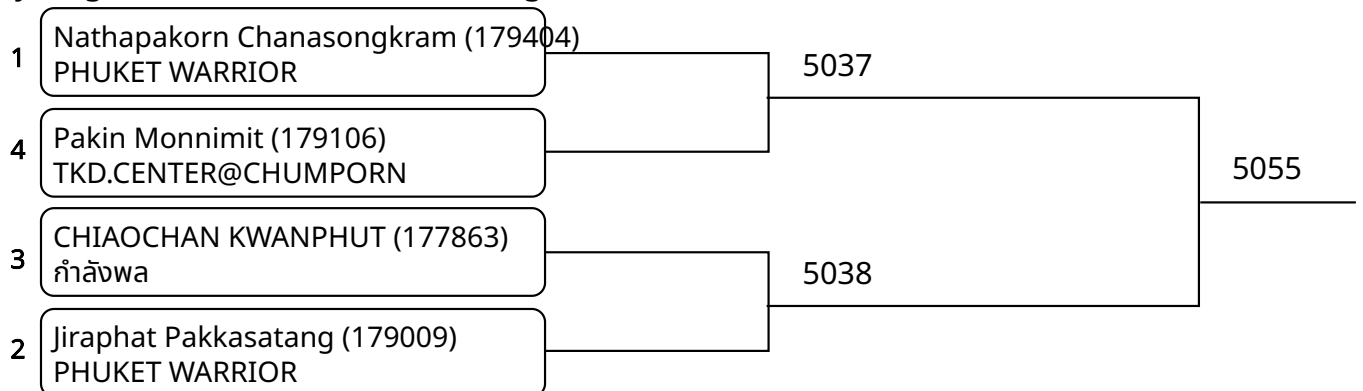

Kyorugi-PSS B _5-6Yrs. Male A -18 Kg. (Court: 5, Match: 3, Entries: 4)