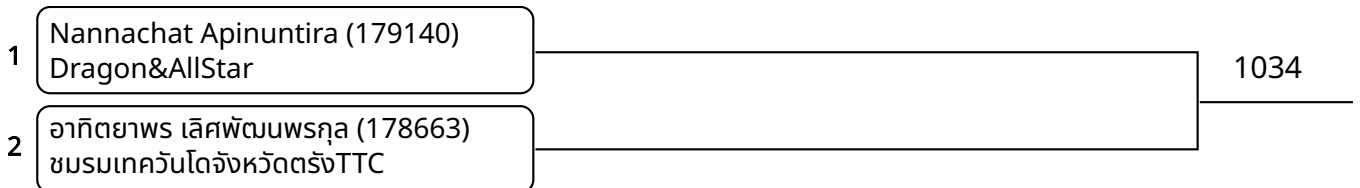

Kyorugi-PSS A 12-14Yrs. Female A -29 Kg. (Court: 1, Match: 1, Entries: 2)