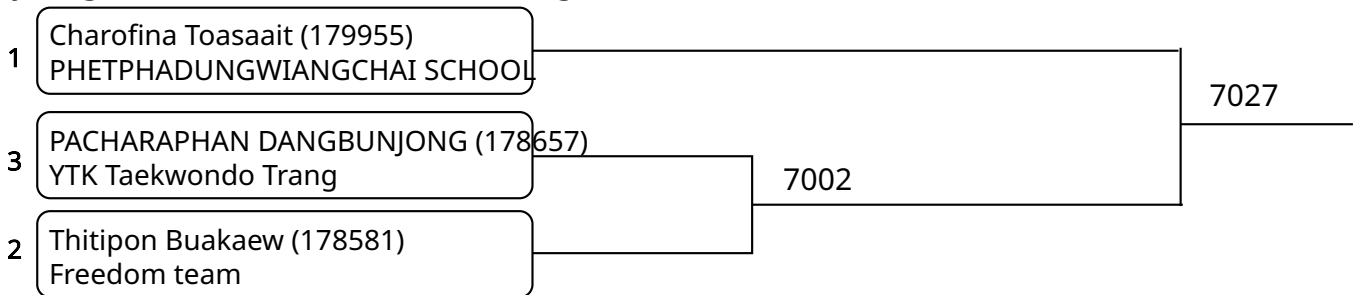

Kyorugi-PSS C _5-6Yrs. Female A -18 Kg. G4 (Court: 7, Match: 2, Entries: 3)