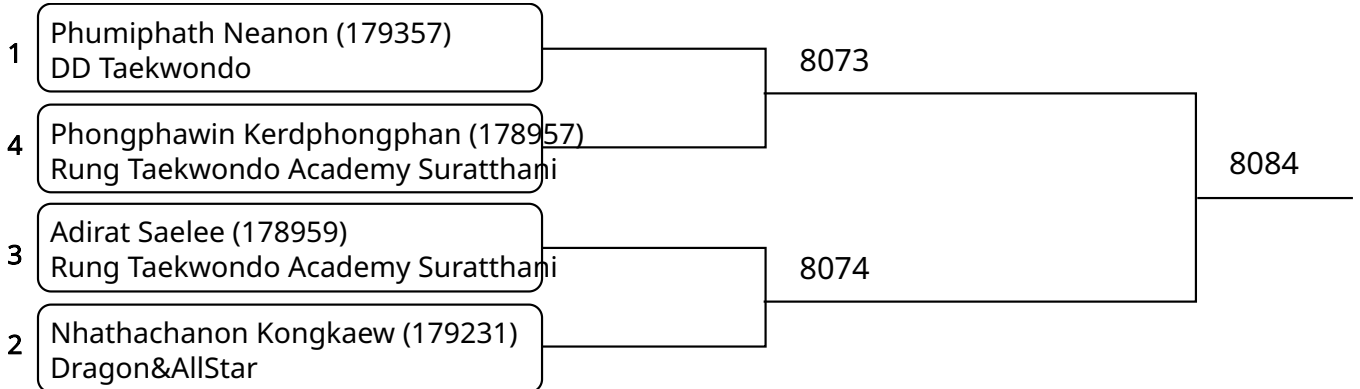

Kyorugi-PSS B 9-10Yrs. Male G 36-40 Kg. (Court: 8, Match: 3, Entries: 4)