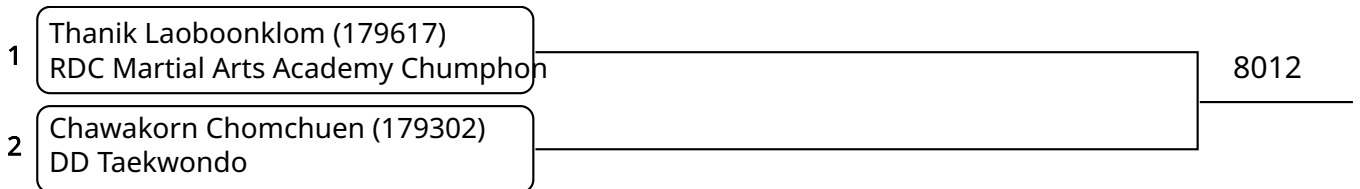

Kyorugi-PSS C _5-6Yrs. Male G +30 Kg. G2 (Court: 8, Match: 1, Entries: 2)