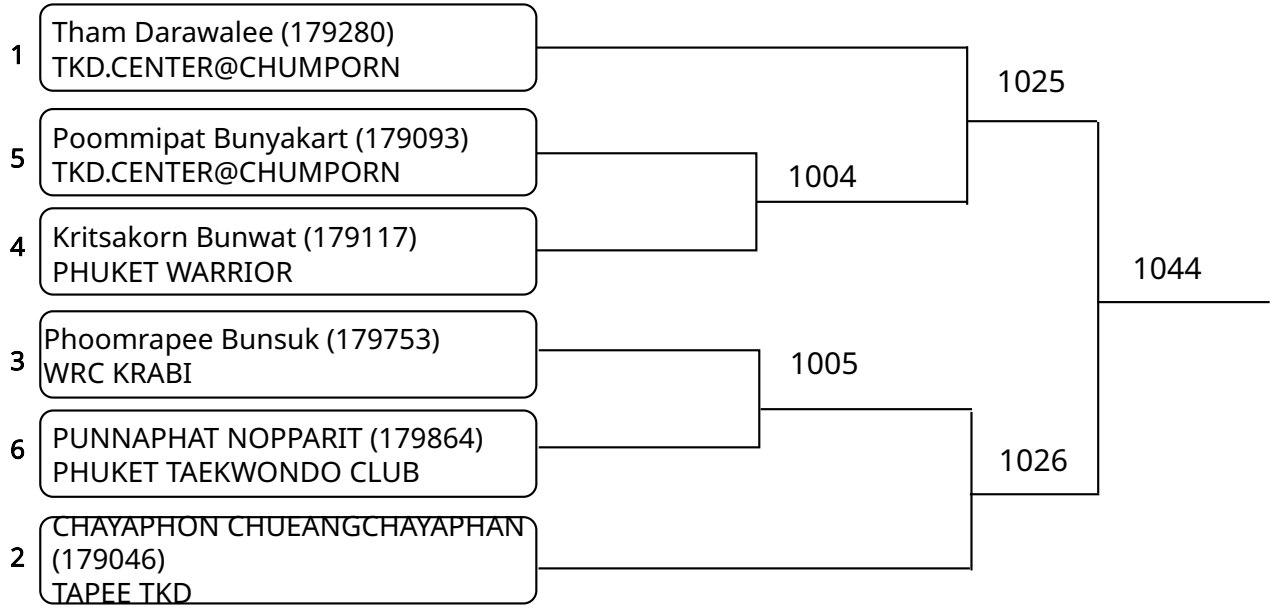

Kyorugi-PSS A 9-10Yrs. Female D 27-29 Kg. (Court: 1, Match: 2, Entries: 3)

วันที่ 2025-07-25

Kyorugi-PSS A 9-10Yrs. Male A -23 Kg. (Court: 1, Match: 6, Entries: 7)

Kyorugi-PSS A 9-10Yrs. Male B 23-25 Kg. (Court: 1, Match: 5, Entries: 6)