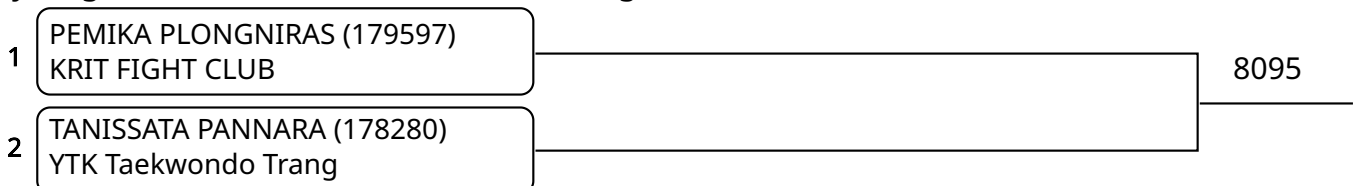

Kyorugi-PSS B 11-12Yrs. Female D 31-34 Kg. (Court: 8, Match: 1, Entries: 2)