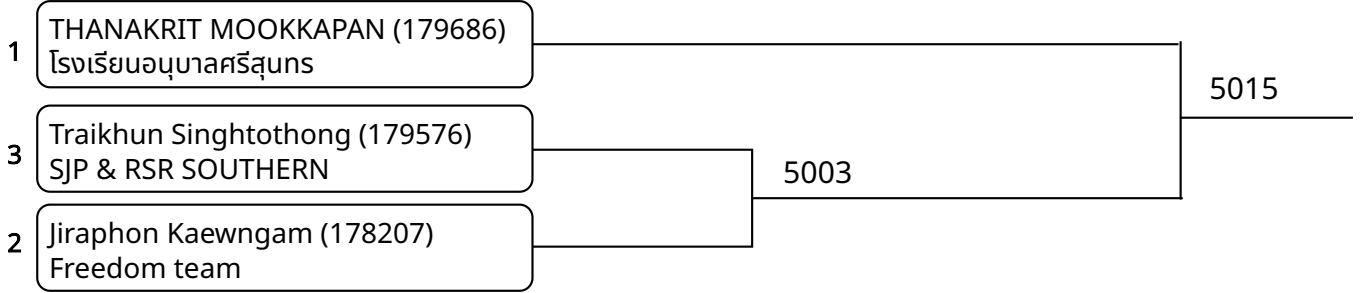

วันที่ 2025-07-25

Kyorugi-PSS C _7-8Yrs. Male C 22-24 Kg. G4 (Court: 5, Match: 2, Entries: 3)