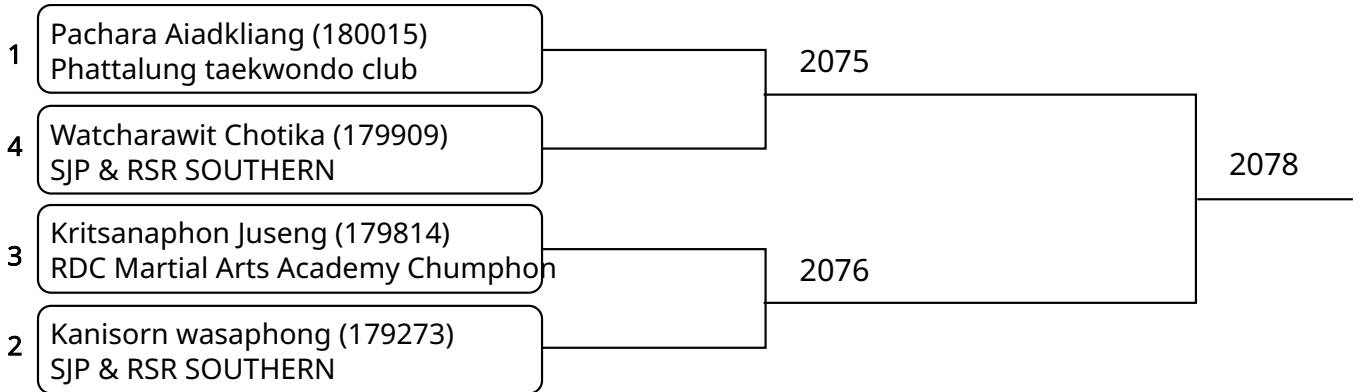

Kyorugi-PSS A 12-14Yrs. Male J +65 Kg. (Court: 2, Match: 3, Entries: 4)