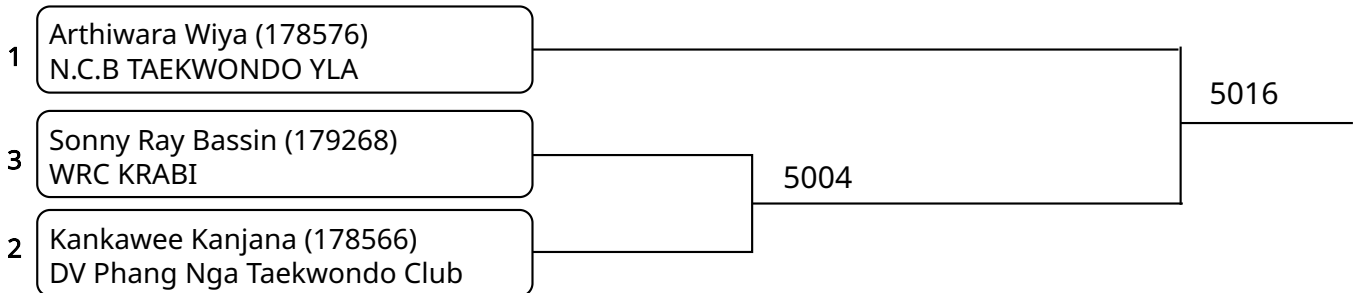

วันที่ 2025-07-25

Kyorugi-PSS C \_7-8Yrs. Male C 22-24 Kg. G4 (Court: 5, Match: 2, Entries: 3)

Kyorugi-PSS C \_7-8Yrs. Male D 24-27 Kg. G1 (Court: 5, Match: 3, Entries: 4)

Kyorugi-PSS C \_7-8Yrs. Male D 24-27 Kg. G2 (Court: 5, Match: 2, Entries: 3)