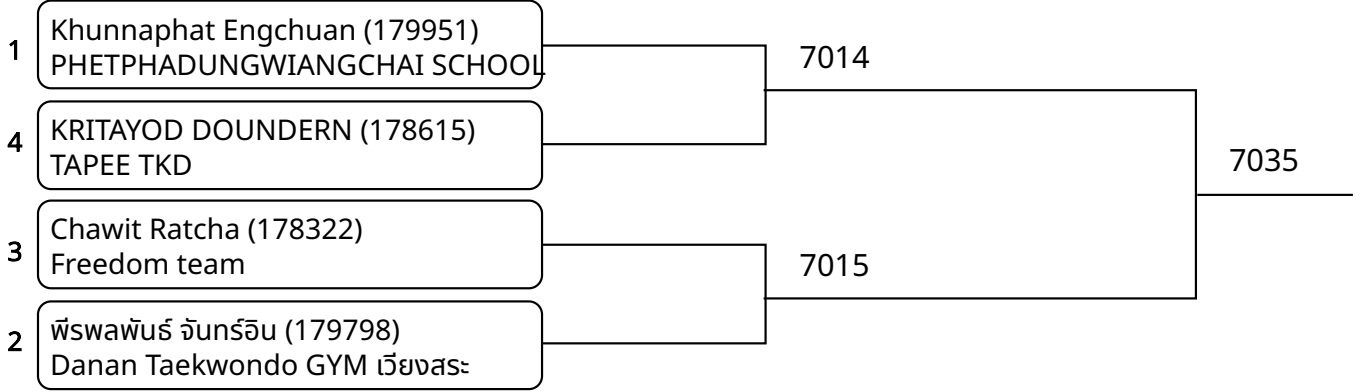

Kyorugi-PSS C \_5-6Yrs. Male A -18 Kg. G1 (Court: 7, Match: 3, Entries: 4)

Kyorugi-PSS C \_5-6Yrs. Male A -18 Kg. G2 (Court: 7, Match: 3, Entries: 4)

วันที่ 2025-07-25

Kyorugi-PSS C \_5-6Yrs. Male A -18 Kg. G3 (Court: 7, Match: 3, Entries: 4)