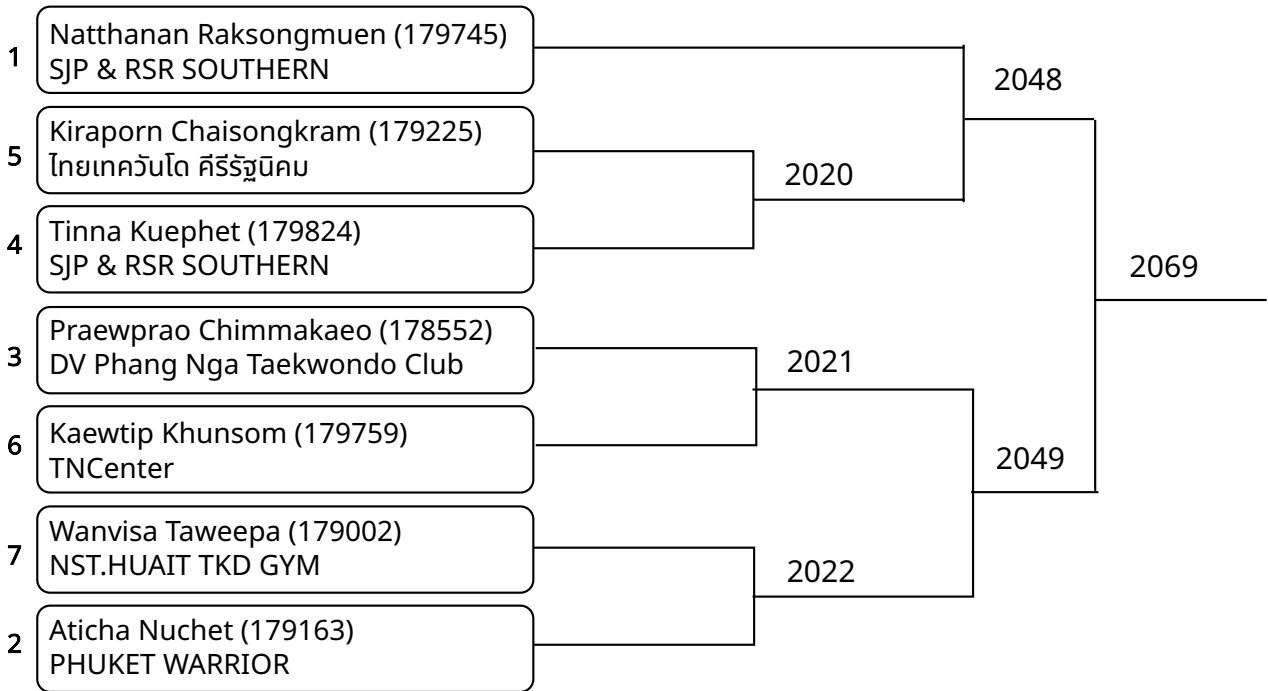

Kyorugi-PSS A 11-12Yrs. Female F 38-42 Kg. (Court: 2, Match: 6, Entries: 7)