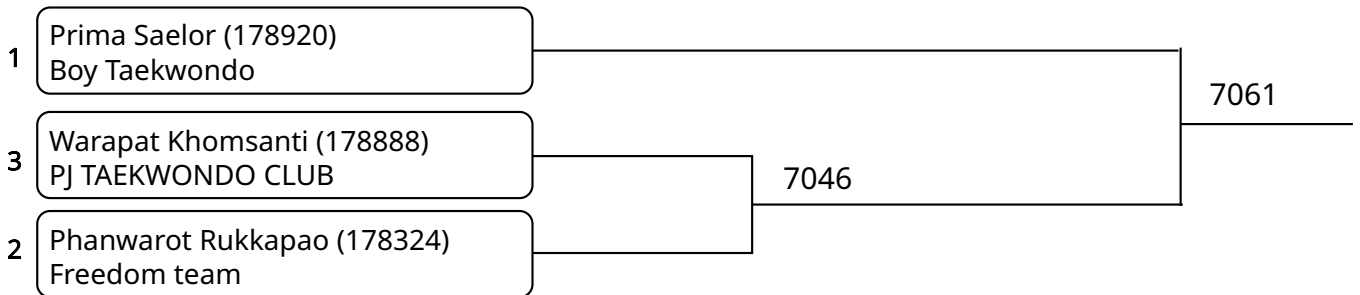

วันที่ 2025-07-25

Kyorugi-PSS C \_7-8Yrs. Female C 22-24 Kg. G1 (Court: 7, Match: 3, Entries: 4)

Kyorugi-PSS C \_7-8Yrs. Female C 22-24 Kg. G2 (Court: 7, Match: 3, Entries: 4)

Kyorugi-PSS C \_7-8Yrs. Female D 24-27 Kg. G1 (Court: 7, Match: 2, Entries: 3)