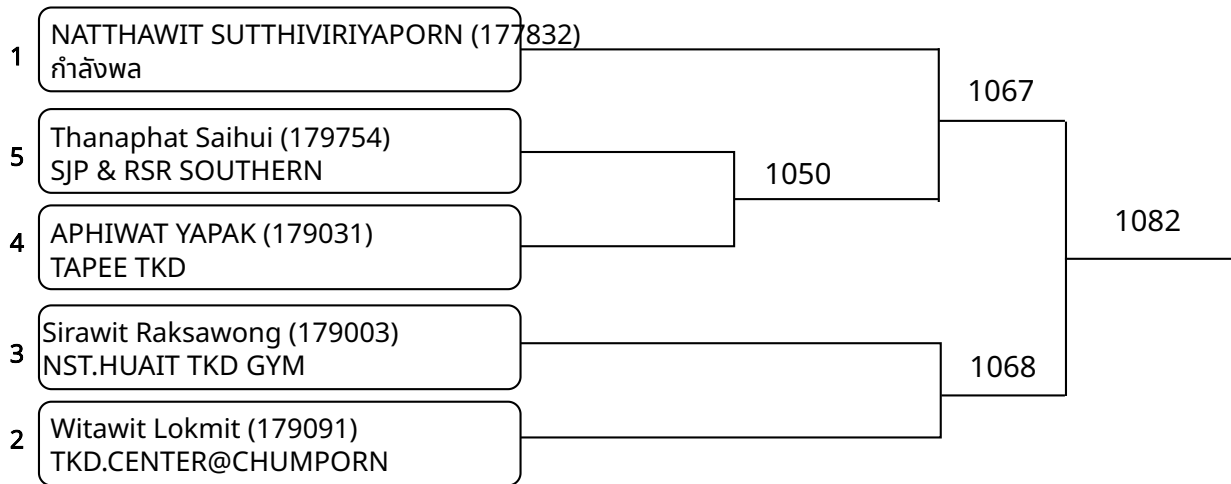

1078

วันที่ 2025-07-25

Kyorugi-PSS A 15-17Yrs. Male D 51-55 Kg. (Court: 1, Match: 6, Entries: 7)

Kyorugi-PSS A 15-17Yrs. Male E 55-59 Kg. (Court: 1, Match: 1, Entries: 2)

Kyorugi-PSS A 15-17Yrs. Male F 59-63 Kg. (Court: 1, Match: 4, Entries: 5)