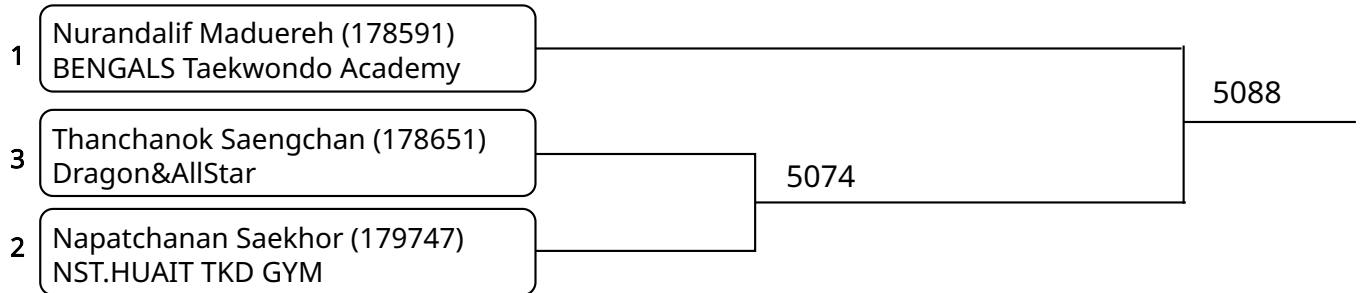

Kyorugi-PSS B 9-10Yrs. Female B 23-25 Kg. (Court: 5, Match: 2, Entries: 3)