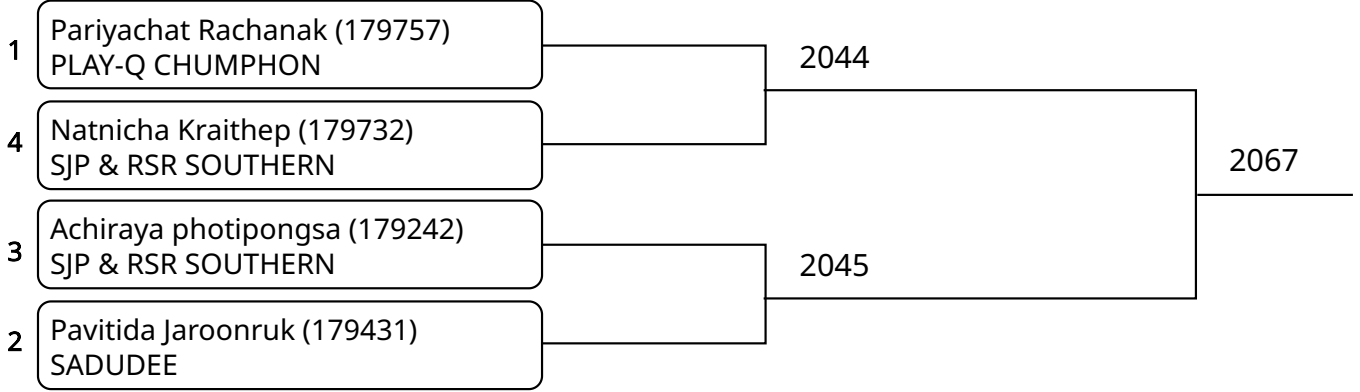

Kyorugi-PSS A 12-14Yrs. Male J +65 Kg. (Court: 2, Match: 3, Entries: 4)

Kyorugi-PSS A 15-17Yrs. Female A -42 Kg. (Court: 2, Match: 3, Entries: 4)

วันที่ 2025-07-25

Kyorugi-PSS A 15-17Yrs. Female C 44-46 Kg. (Court: 2, Match: 3, Entries: 4)