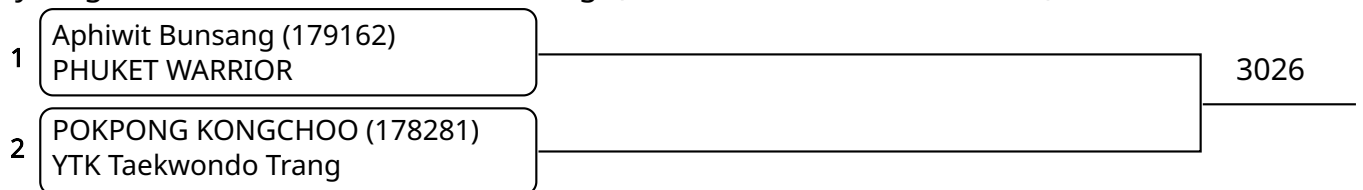

Kyorugi-PSS B 12-14Yrs. Male F 49-53 Kg. (Court: 3, Match: 1, Entries: 2)