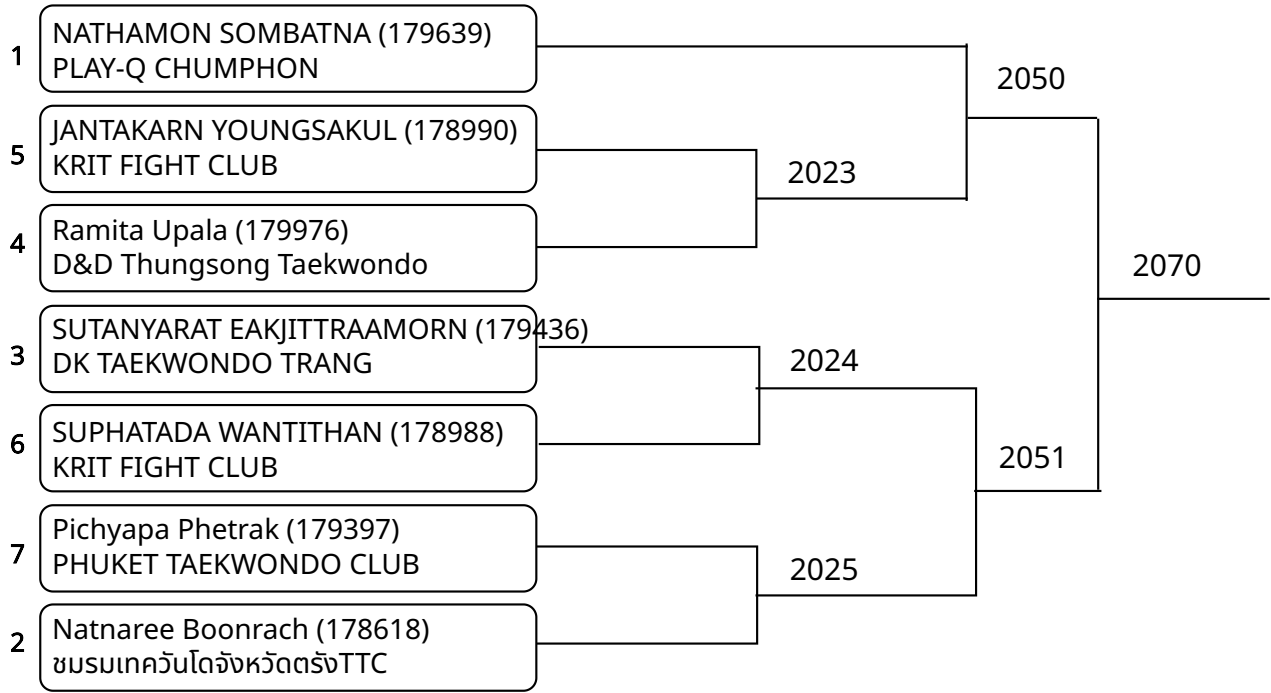

วันที่ 2025-07-25

Kyorugi-PSS A 12-14Yrs. Female D 37-41 Kg. (Court: 2, Match: 6, Entries: 7)