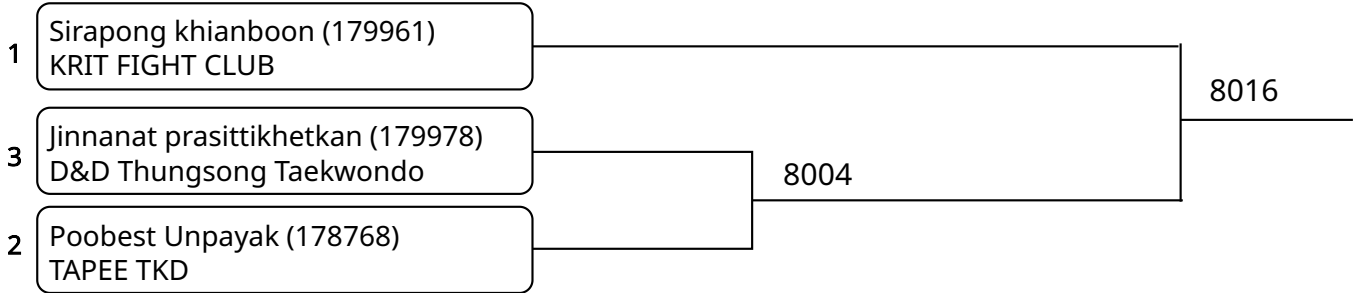

Kyorugi-PSS C _5-6Yrs. Male G +30 Kg. G1 (Court: 8, Match: 2, Entries: 3)