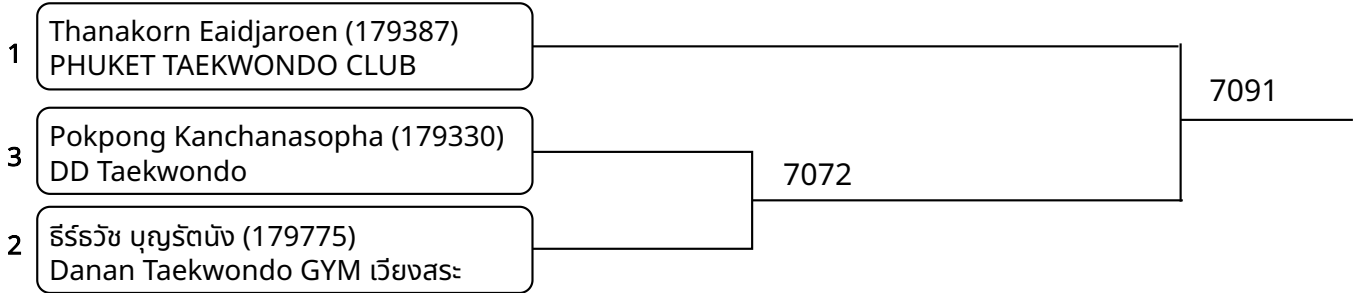

Kyorugi-PSS C 9-10Yrs. Male A -23 Kg. G1 (Court: 7, Match: 2, Entries: 3)