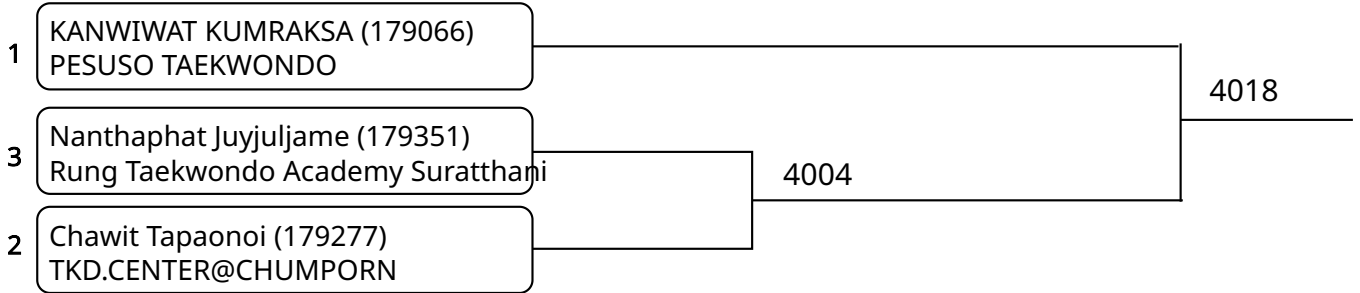

Kyorugi-PSS C _7-8Yrs. Male B 20-22 Kg. G6 (Court: 4, Match: 2, Entries: 3)