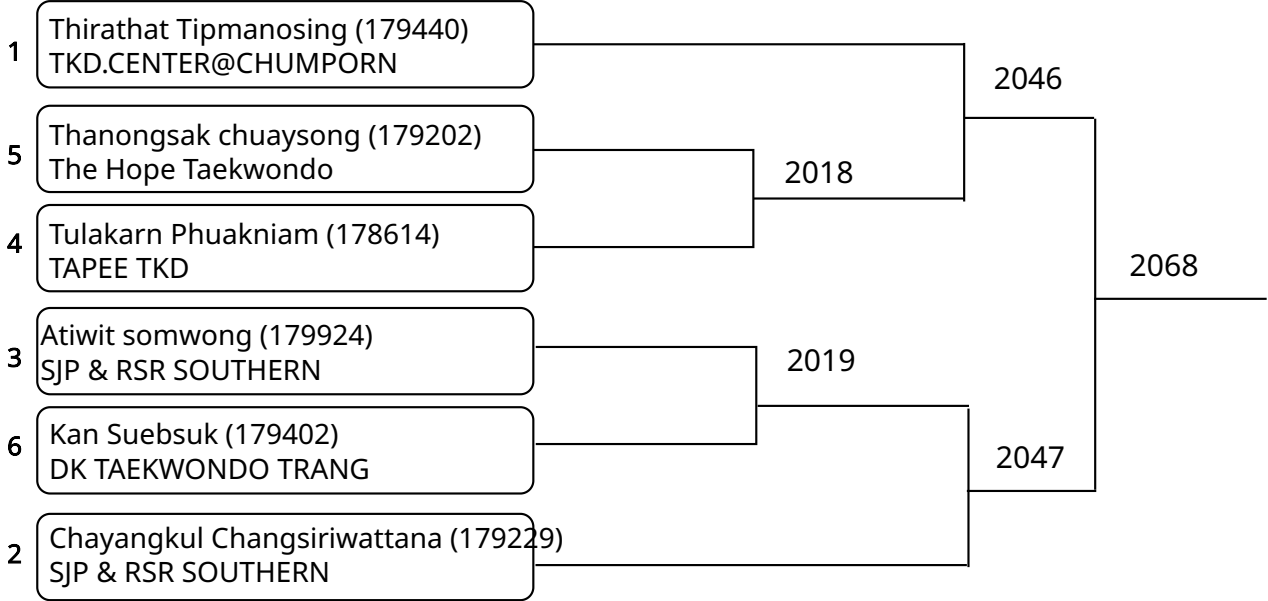

วันที่ 2025-07-25

Kyorugi-PSS A 12-14Yrs. Male D 41-45 Kg. (Court: 2, Match: 5, Entries: 6)