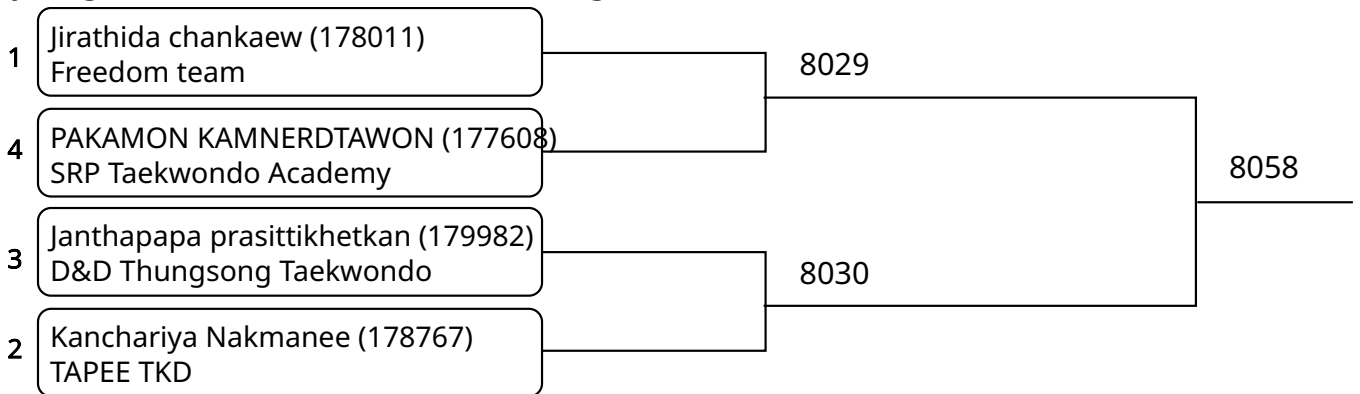

Kyorugi-PSS C _7-8Yrs. Female F 30-34 Kg. (Court: 8, Match: 3, Entries: 4)