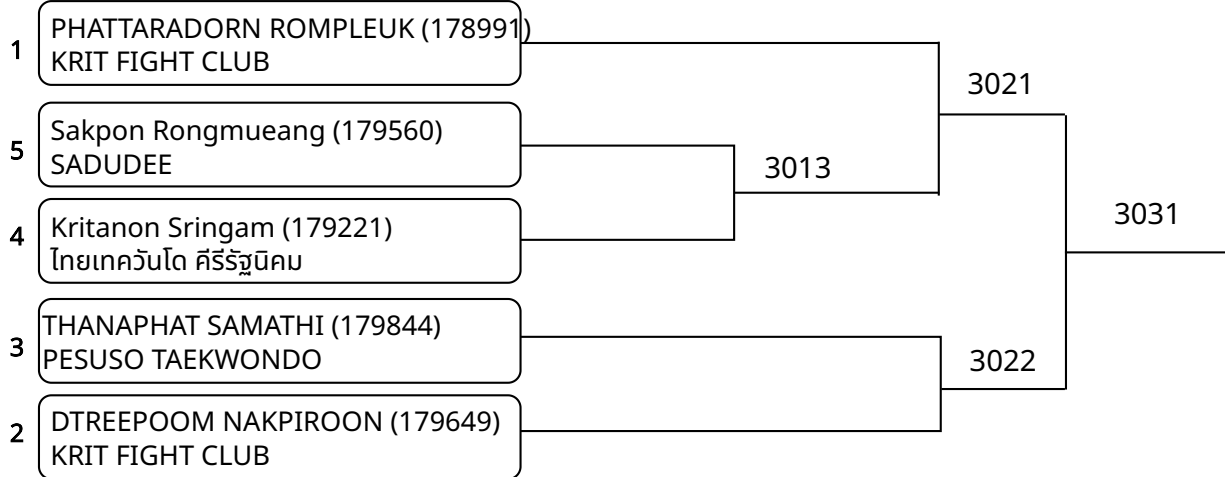

วันที่ 2025-07-25

Kyorugi-PSS B 11-12Yrs. Male E 34-38 Kg. (Court: 3, Match: 4, Entries: 5)