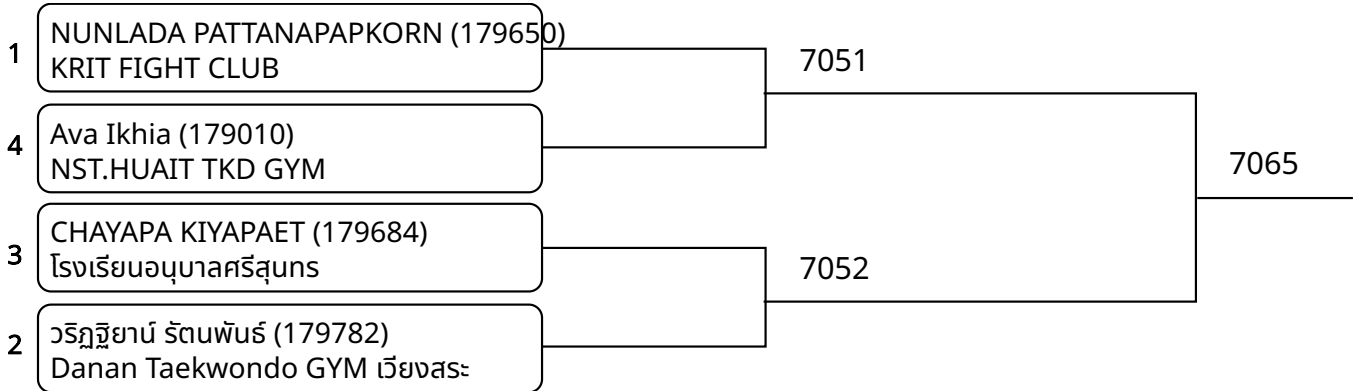

Kyorugi-PSS C _7-8Yrs. Female C 22-24 Kg. G2 (Court: 7, Match: 3, Entries: 4)