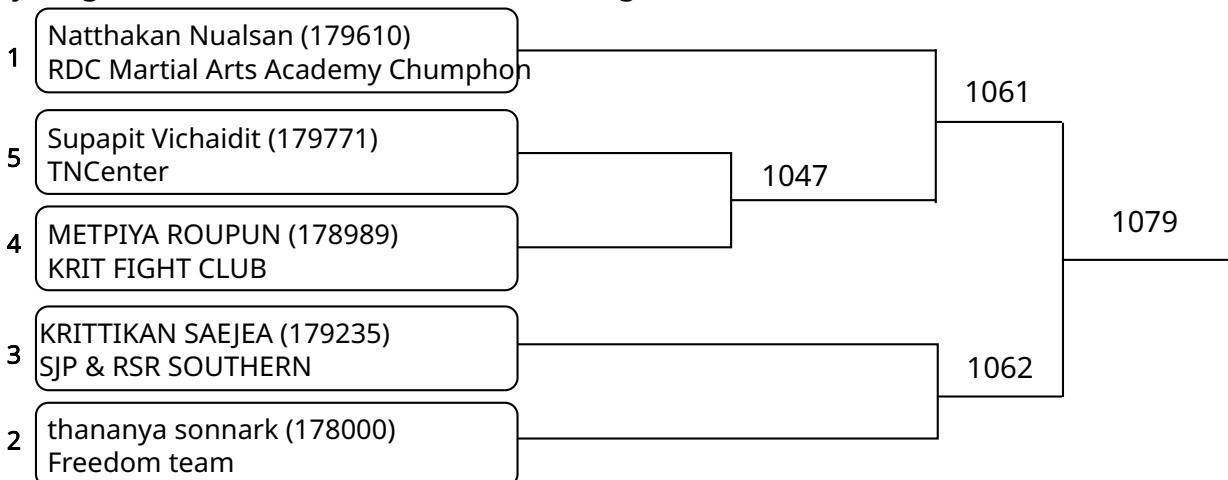

Kyorugi-PSS A 12-14Yrs. Female G 47-51 Kg. (Court: 1, Match: 4, Entries: 5)