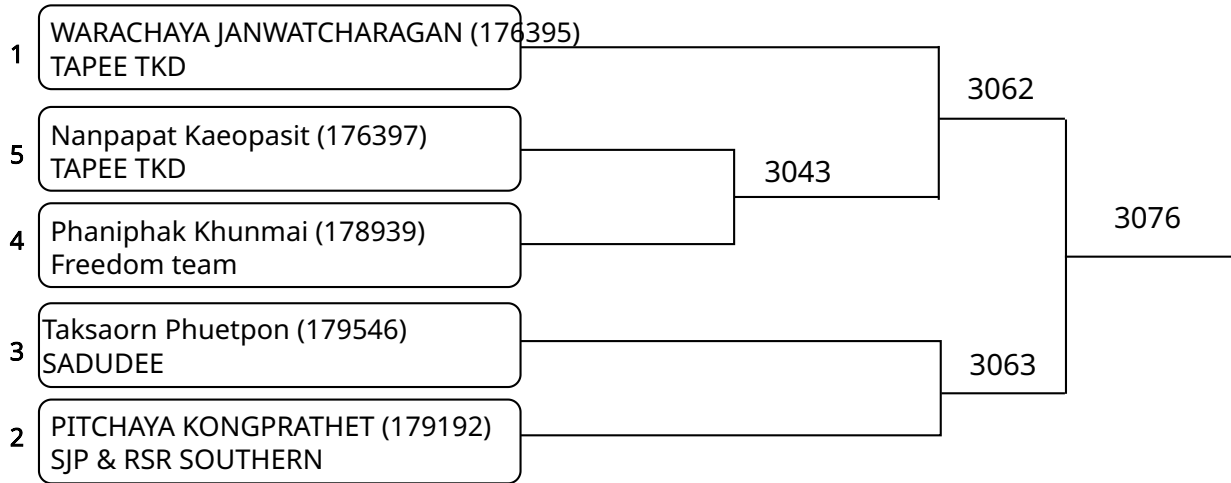

Kyorugi-PSS A 11-12Yrs. Female D 31-34 Kg. (Court: 3, Match: 4, Entries: 5)