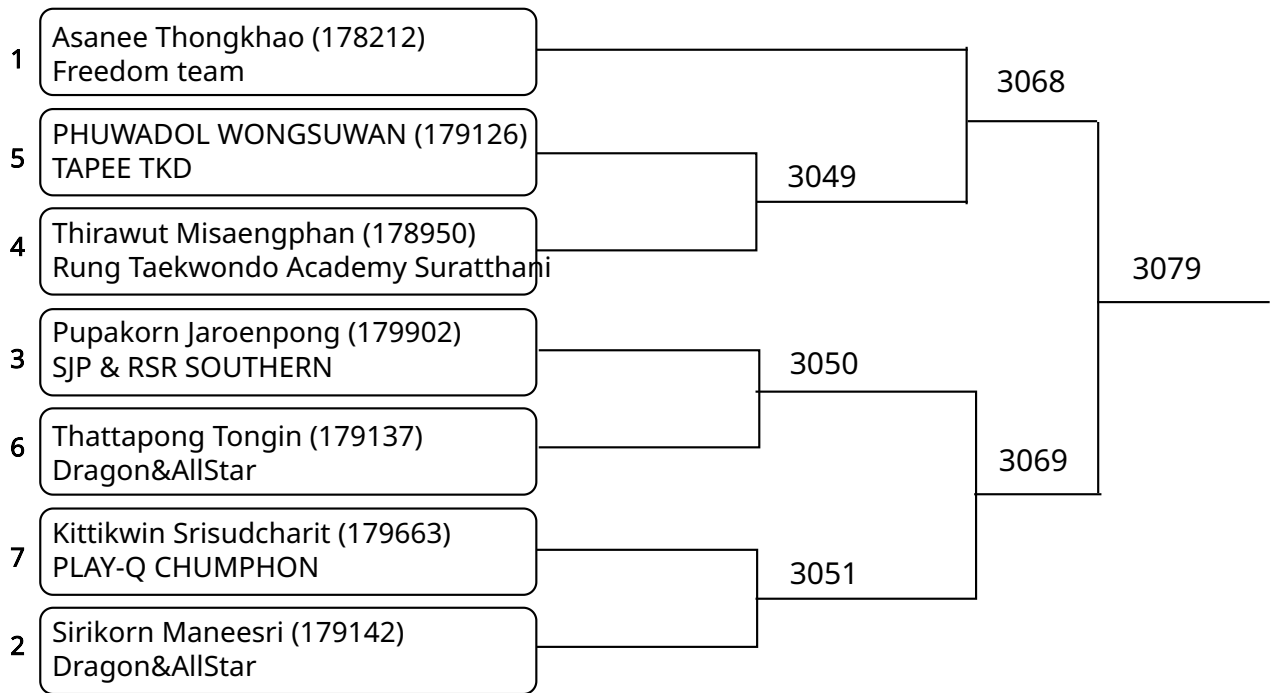

Kyorugi-PSS A 11-12Yrs. Male E 34-38 Kg. (Court: 3, Match: 6, Entries: 7)