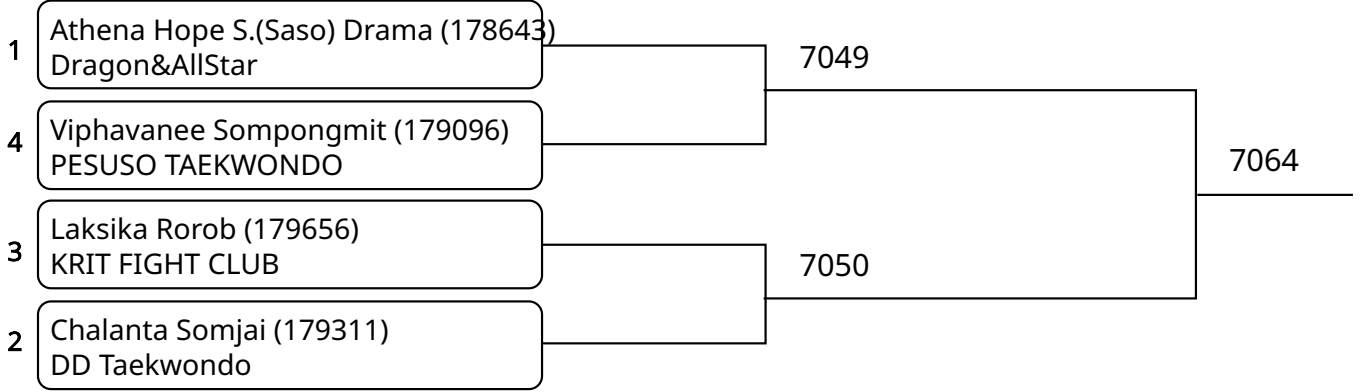

วันที่ 2025-07-25

Kyorugi-PSS C _7-8Yrs. Female C 22-24 Kg. G1 (Court: 7, Match: 3, Entries: 4)