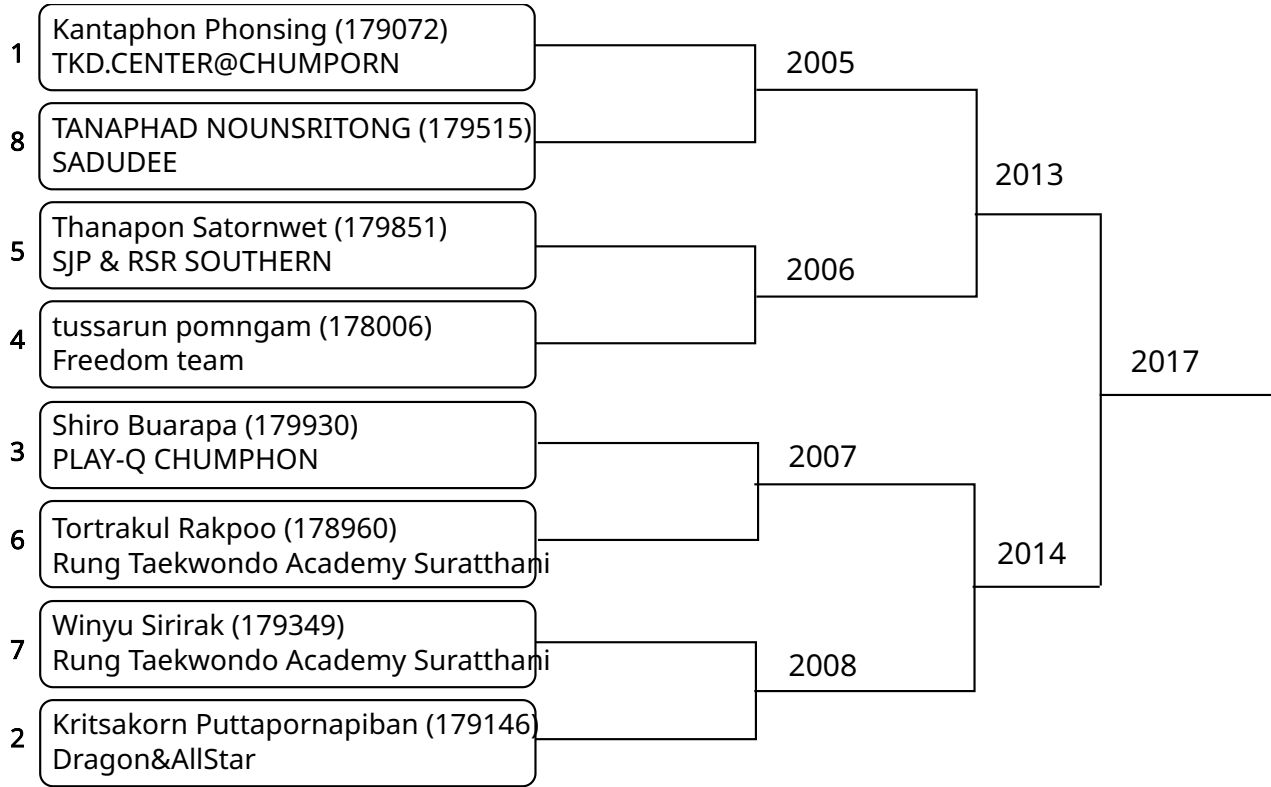

วันที่ 2025-07-25

Kyorugi-PSS A 12-14Yrs. Female F 44-47 Kg. (Court: 2, Match: 6, Entries: 7)

Kyorugi-PSS A 12-14Yrs. Male A -33 Kg. (Court: 2, Match: 5, Entries: 6)

วันที่ 2025-07-25

Kyorugi-PSS A 12-14Yrs. Male B 33-37 Kg. (Court: 2, Match: 7, Entries: 8)