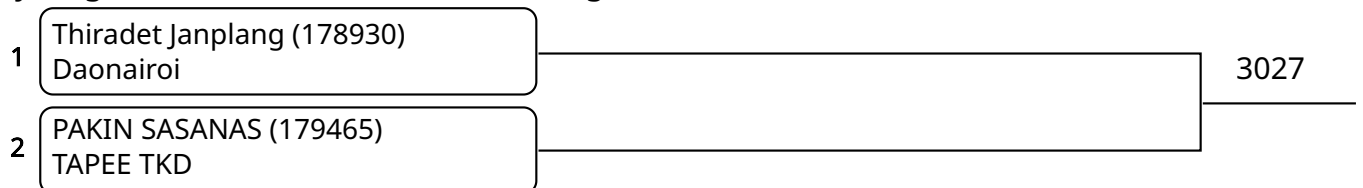

Kyorugi-PSS B 12-14Yrs. Male G 53-57 Kg. (Court: 3, Match: 1, Entries: 2)