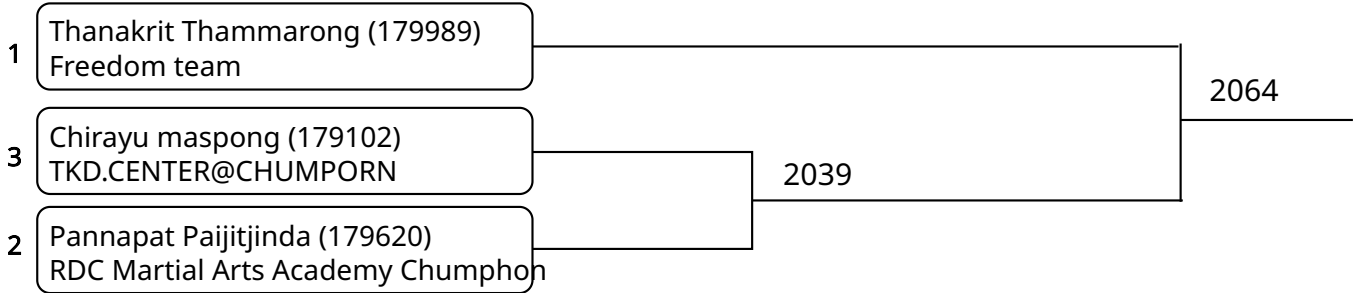

Kyorugi-PSS A 12-14Yrs. Male C 37-41 Kg. (Court: 2, Match: 6, Entries: 7)

วันที่ 2025-07-25

Kyorugi-PSS A 12-14Yrs. Male D 41-45 Kg. (Court: 2, Match: 5, Entries: 6)

Kyorugi-PSS A 12-14Yrs. Male E 45-49 Kg. (Court: 2, Match: 2, Entries: 3)