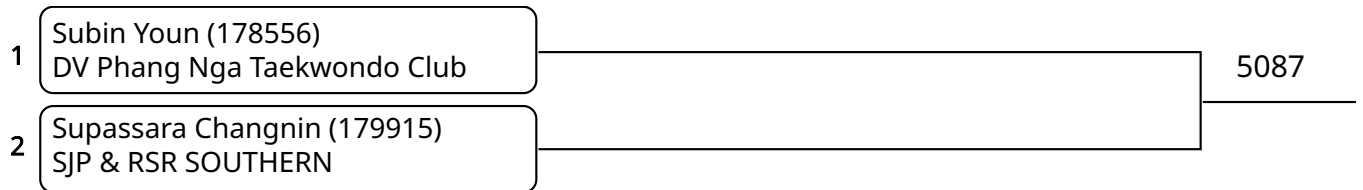

Kyorugi-PSS B 11-12Yrs. Female B 25-28 Kg. (Court: 5, Match: 1, Entries: 2)