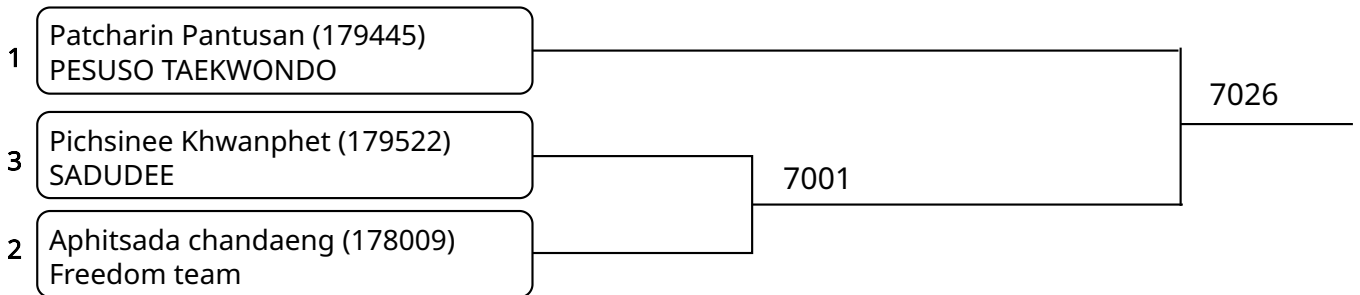

วันที่ 2025-07-25

Kyorugi-PSS C \_5-6Yrs. Female A -18 Kg. G1 (Court: 7, Match: 3, Entries: 4)

Kyorugi-PSS C \_5-6Yrs. Female A -18 Kg. G2 (Court: 7, Match: 3, Entries: 4)

Kyorugi-PSS C \_5-6Yrs. Female A -18 Kg. G3 (Court: 7, Match: 2, Entries: 3)