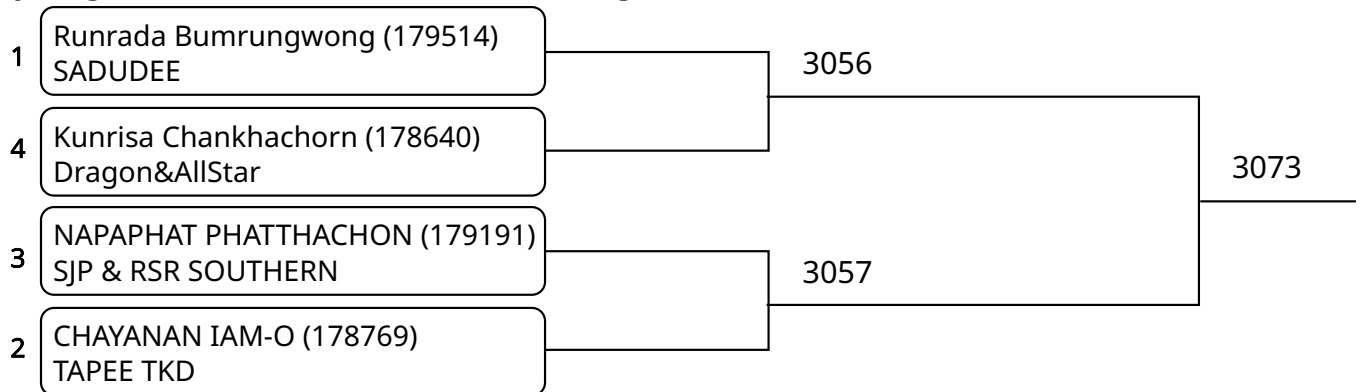

# 12th SURAT-THANI TAEKWONDO CHAMPIONSHIP 2025

Court: 3

วันที่ 2025-07-25

Kyorugi-PSS A 11-12Yrs. Male C 28-31 Kg. (Court: 3, Match: 15, Entries: 16)

วันที่ 2025-07-25

Kyorugi-PSS A 11-12Yrs. Male D 31-34 Kg. (Court: 3, Match: 6, Entries: 7)