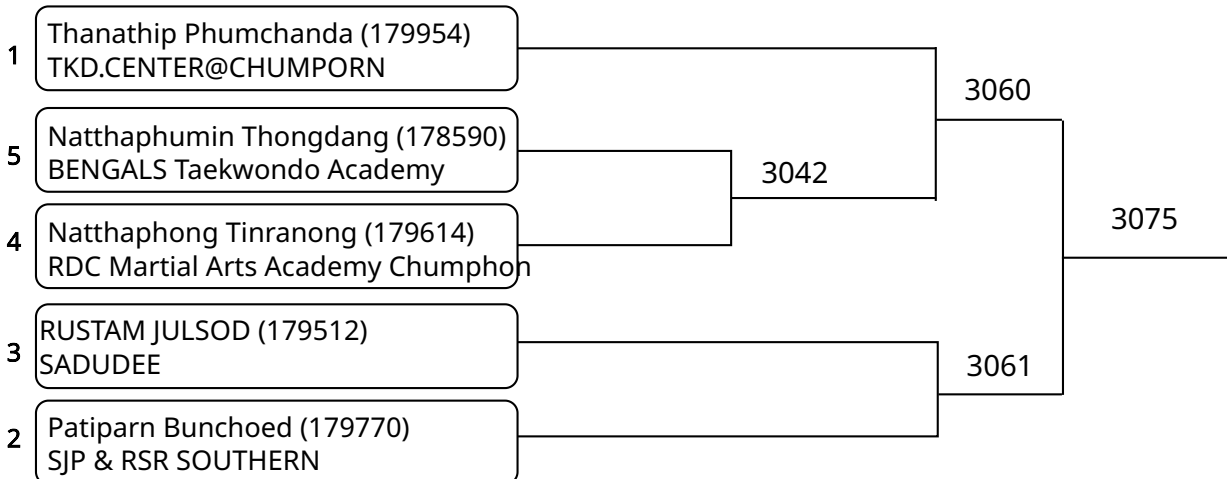

วันที่ 2025-07-25

Kyorugi-PSS A 9-10Yrs. Female E 29-32 Kg. (Court: 3, Match: 1, Entries: 2)

Kyorugi-PSS A 9-10Yrs. Male E 29-32 Kg. (Court: 3, Match: 4, Entries: 5)

Kyorugi-PSS A 9-10Yrs. Male F 32-36 Kg. (Court: 3, Match: 4, Entries: 5)