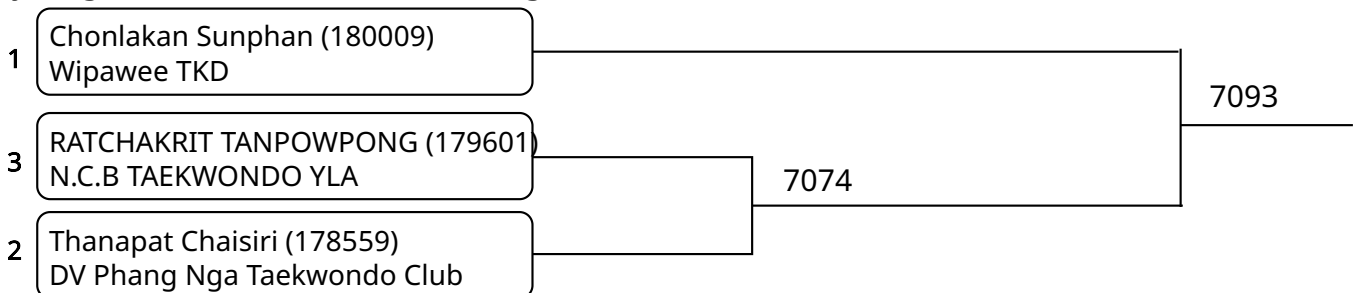

Kyorugi-PSS C 9-10Yrs. Male A -23 Kg. G3 (Court: 7, Match: 2, Entries: 3)