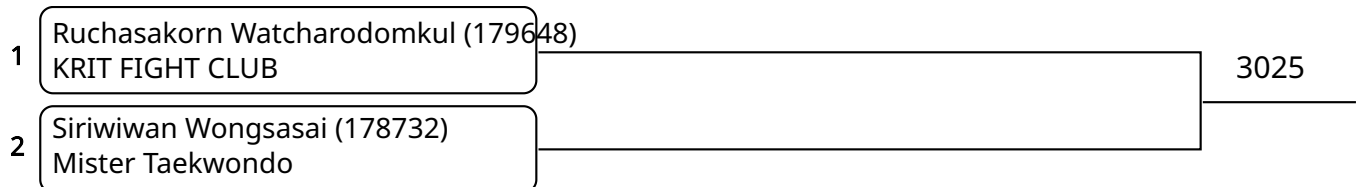

วันที่ 2025-07-25

Kyorugi-PSS B 11-12Yrs. Male E 34-38 Kg. (Court: 3, Match: 4, Entries: 5)

Kyorugi-PSS B 12-14Yrs. Female G 47-51 Kg. (Court: 3, Match: 3, Entries: 4)

Kyorugi-PSS B 12-14Yrs. Female H 51-55 Kg. (Court: 3, Match: 1, Entries: 2)