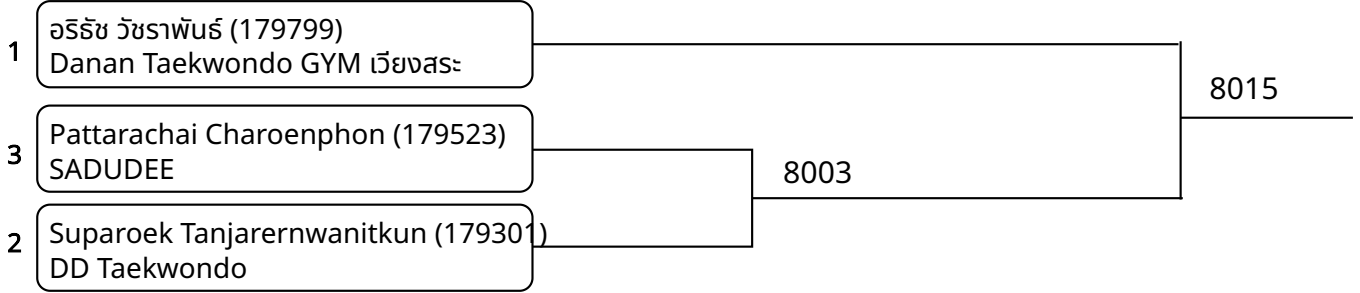

วันที่ 2025-07-25

Kyorugi-PSS C _5-6Yrs. Male F 27-30 Kg. (Court: 8, Match: 2, Entries: 3)