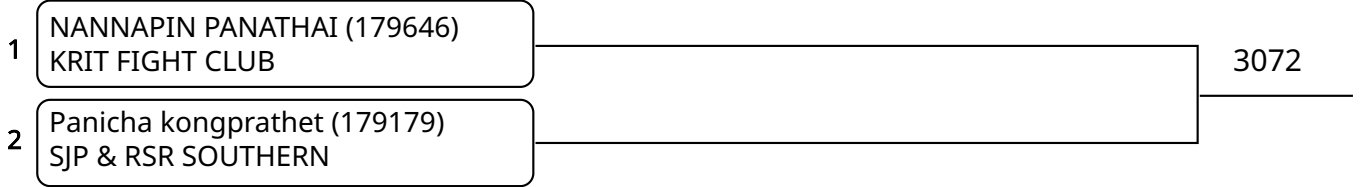

วันที่ 2025-07-25

Kyorugi-PSS A 9-10Yrs. Female E 29-32 Kg. (Court: 3, Match: 1, Entries: 2)