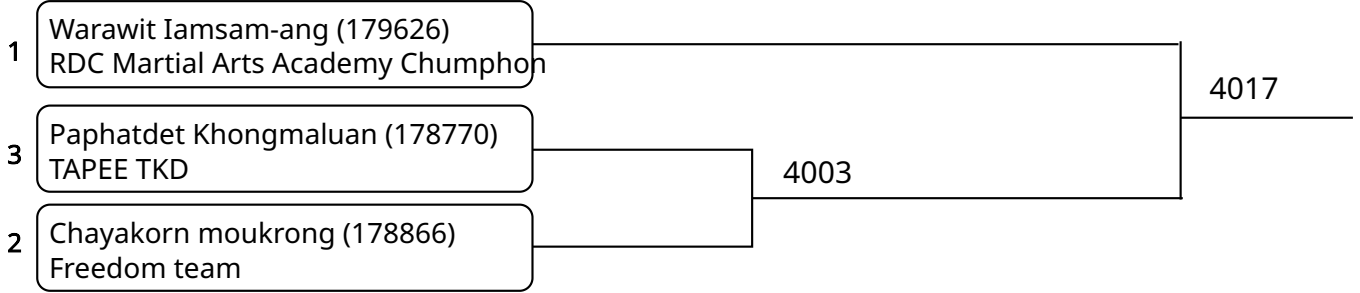

วันที่ 2025-07-25

Kyorugi-PSS C _7-8Yrs. Male B 20-22 Kg. G5 (Court: 4, Match: 2, Entries: 3)