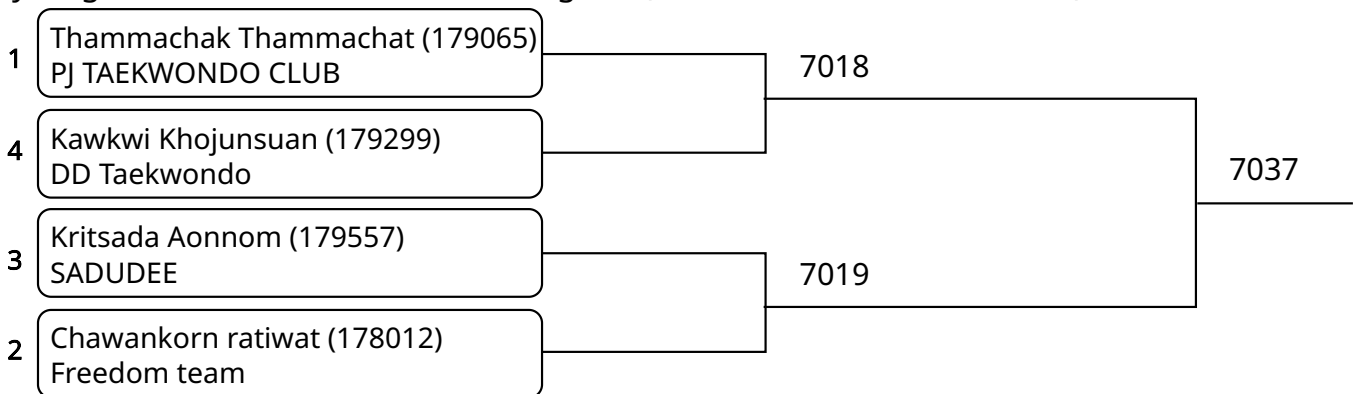

Kyorugi-PSS C _5-6Yrs. Male B 18-20 Kg. G2 (Court: 7, Match: 3, Entries: 4)