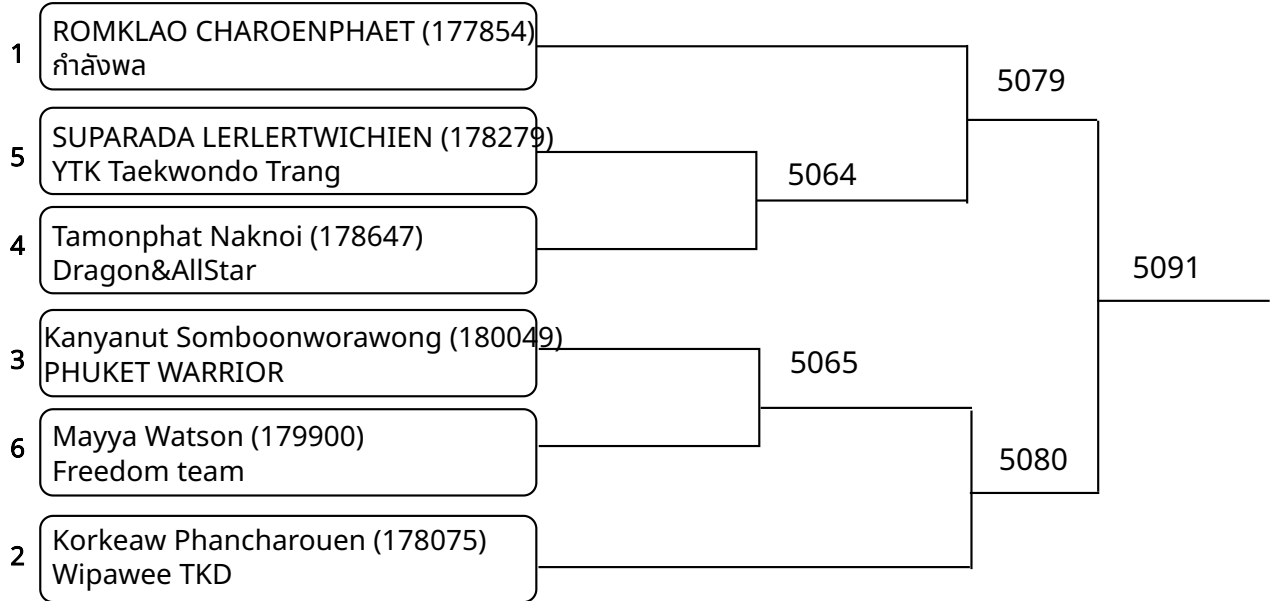

วันที่ 2025-07-25

Kyorugi-PSS C \_7-8Yrs. Male B 20-22 Kg. G5 (Court: 4, Match: 2, Entries: 3)

Kyorugi-PSS C \_7-8Yrs. Male B 20-22 Kg. G6 (Court: 4, Match: 2, Entries: 3)

วันที่ 2025-07-25

Kyorugi-PSS B 9-10Yrs. Female A -23 Kg. (Court: 5, Match: 5, Entries: 6)