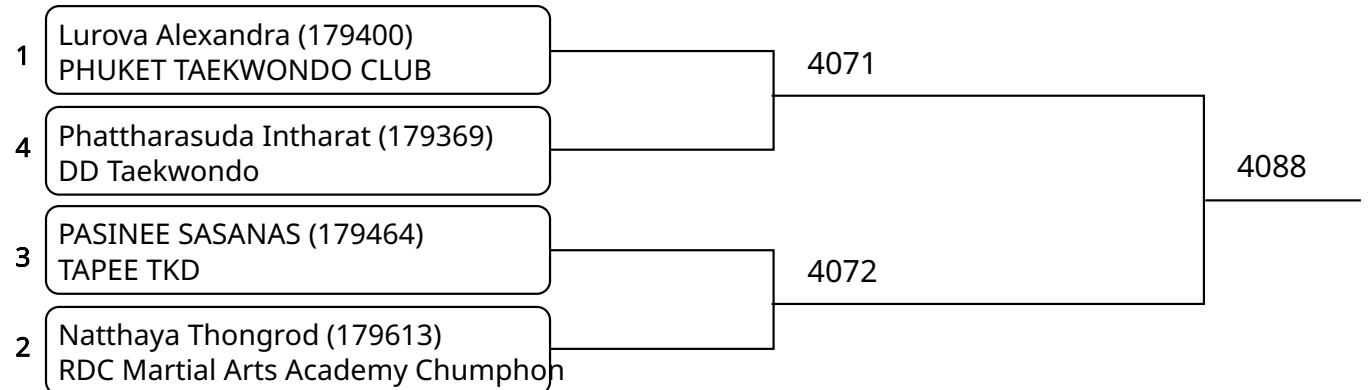

Kyorugi-PSS B 11-12Yrs. Female F 38-42 Kg. (Court: 4, Match: 3, Entries: 4)