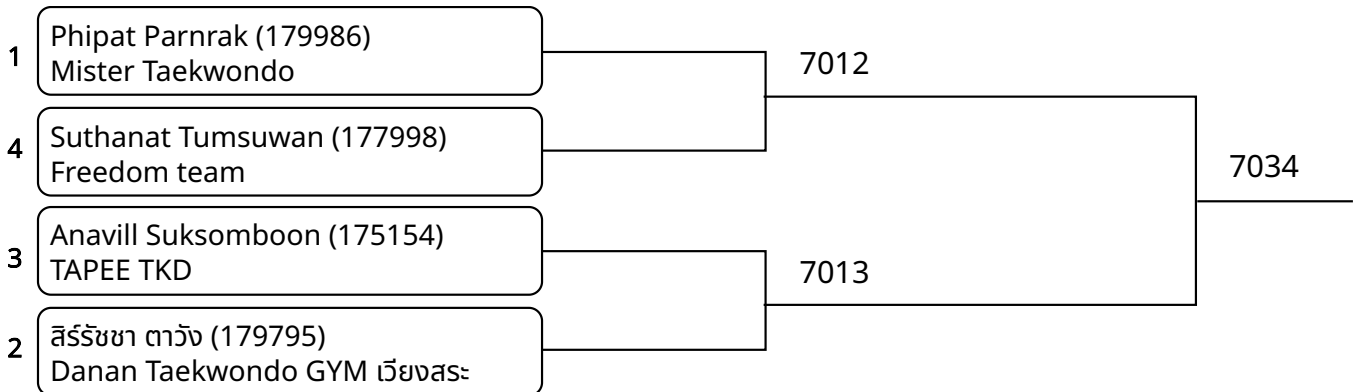

Kyorugi-PSS C _5-6Yrs. Male A -18 Kg. G2 (Court: 7, Match: 3, Entries: 4)