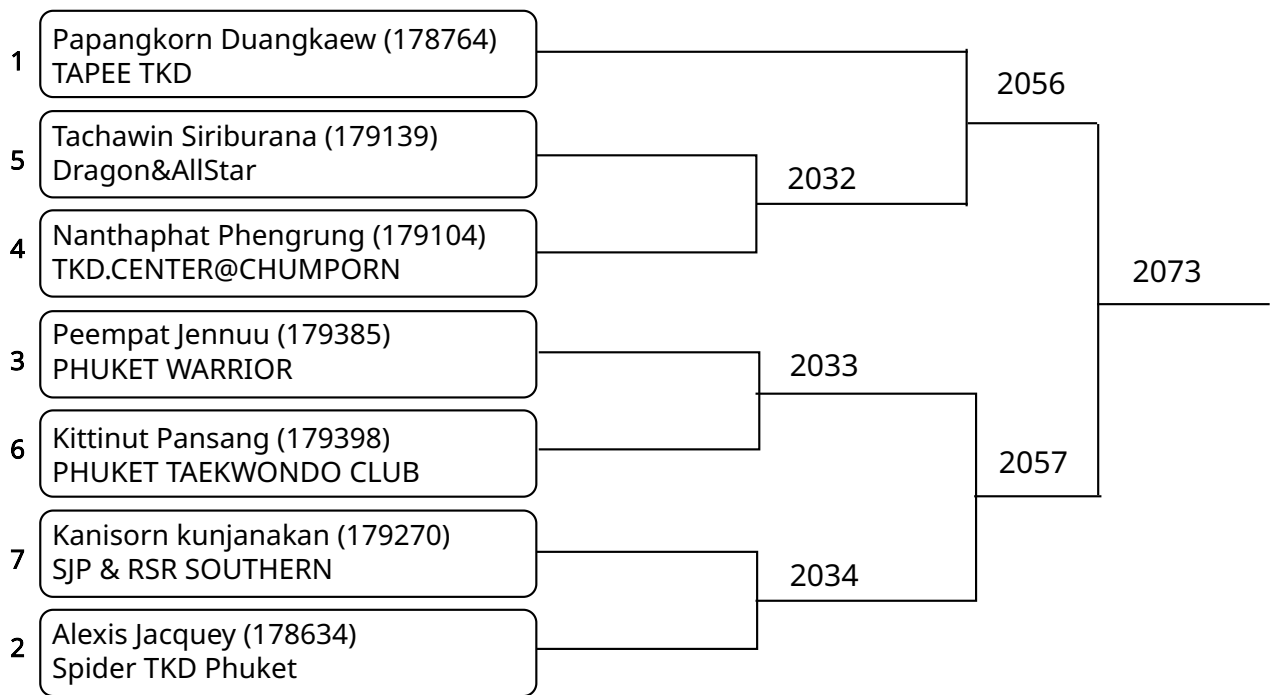

Kyorugi-PSS A 12-14Yrs. Male C 37-41 Kg. (Court: 2, Match: 6, Entries: 7)