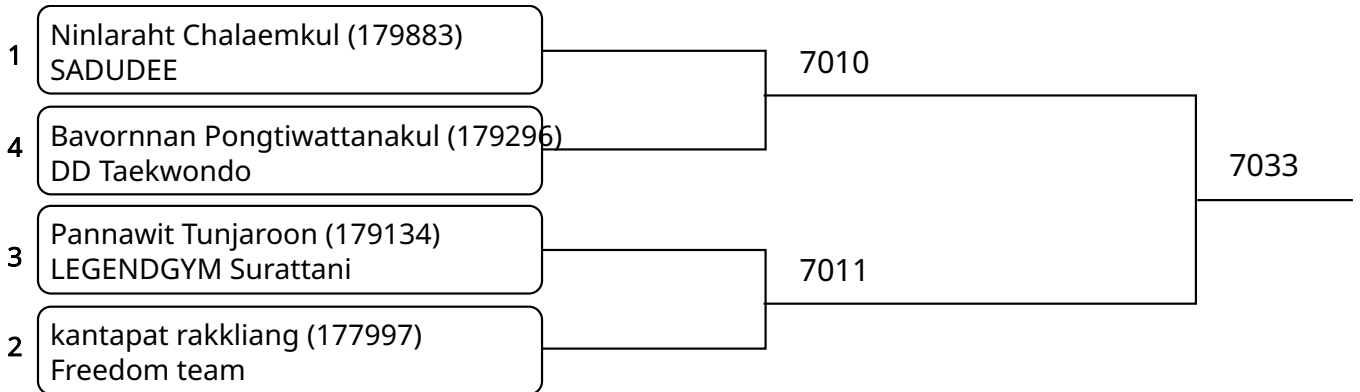

Kyorugi-PSS C _5-6Yrs. Male A -18 Kg. G1 (Court: 7, Match: 3, Entries: 4)