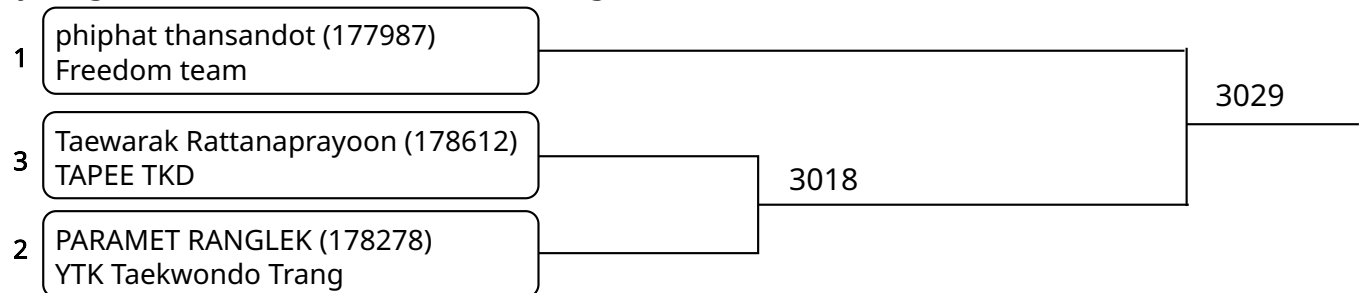

Kyorugi-PSS A 11-12Yrs. Male E 34-38 Kg. (Court: 3, Match: 6, Entries: 7)

วันที่ 2025-07-25

Kyorugi-PSS B 11-12Yrs. Male C 28-31 Kg. (Court: 3, Match: 13, Entries: 14)

Kyorugi-PSS B 11-12Yrs. Male D 31-34 Kg. (Court: 3, Match: 2, Entries: 3)