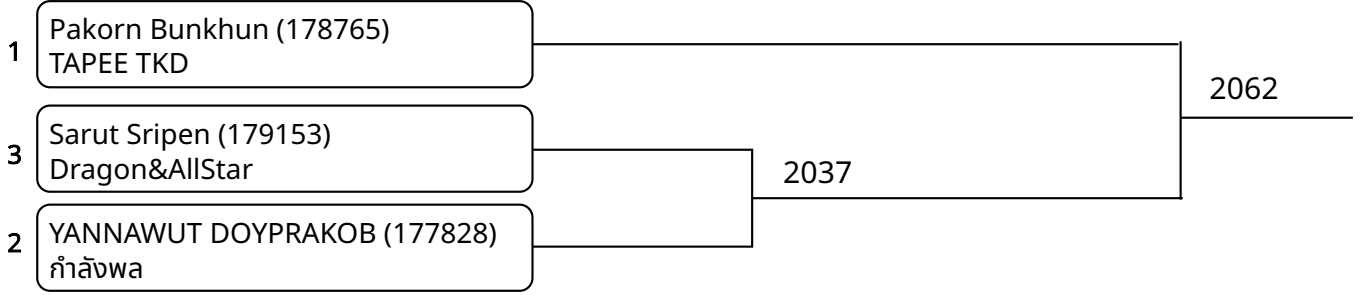

วันที่ 2025-07-25

Kyorugi-PSS A 11-12Yrs. Male G 42-46 Kg. (Court: 2, Match: 2, Entries: 3)