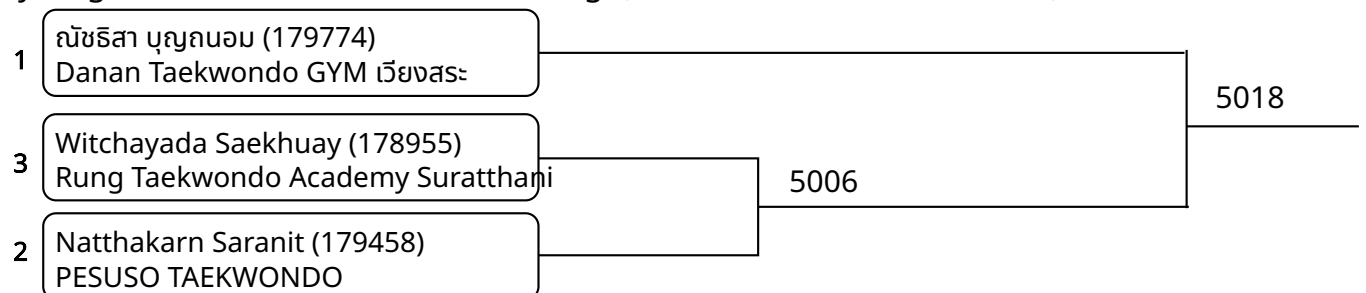

วันที่ 2025-07-25

Kyorugi-PSS B \_7-8Yrs. Male C 22-24 Kg. (Court: 5, Match: 9, Entries: 10)

Kyorugi-PSS B \_7-8Yrs. Male D 24-27 Kg. (Court: 5, Match: 4, Entries: 5)

Kyorugi-PSS C 11-12Yrs. Female A -25 Kg. (Court: 5, Match: 2, Entries: 3)