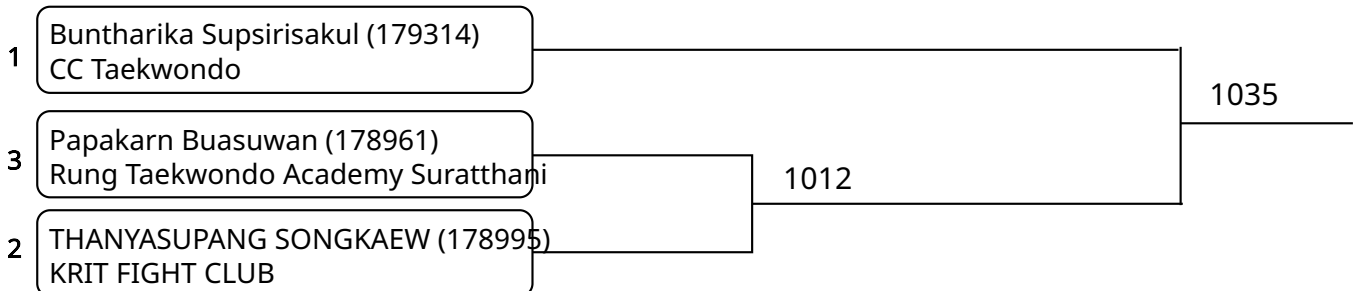

Kyorugi-PSS A 9-10Yrs. Female D 27-29 Kg. (Court: 1, Match: 2, Entries: 3)