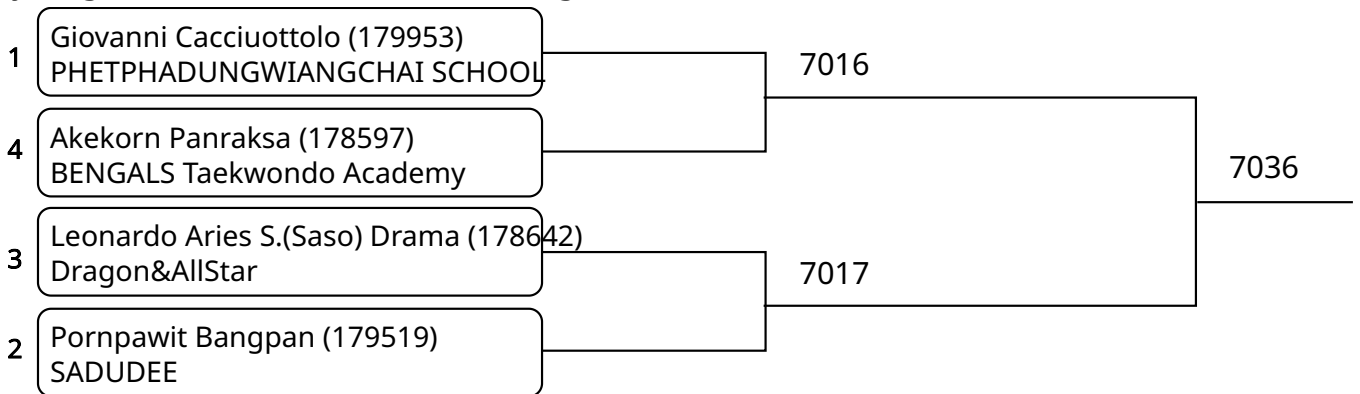

Kyorugi-PSS C _5-6Yrs. Male B 18-20 Kg. G1 (Court: 7, Match: 3, Entries: 4)