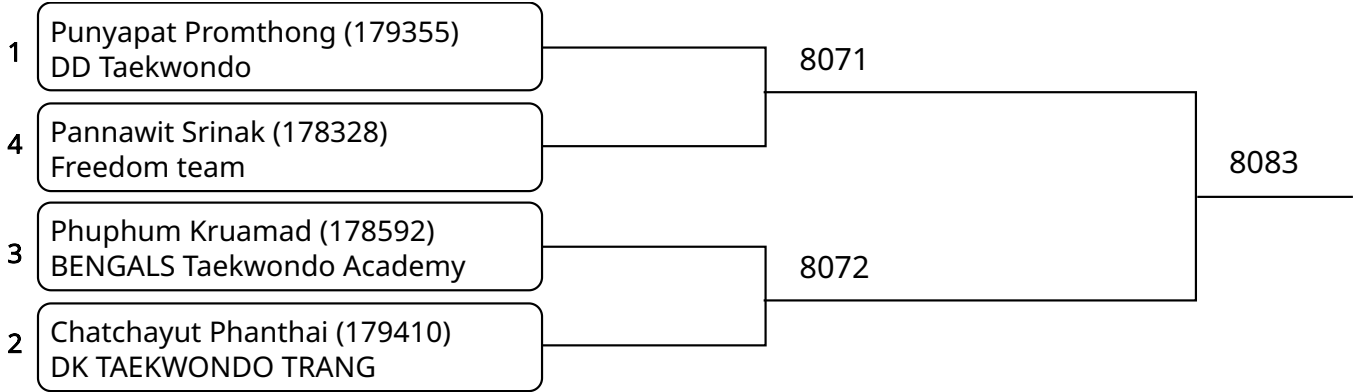

วันที่ 2025-07-25

Kyorugi-PSS B 9-10Yrs. Male F 32-36 Kg. (Court: 8, Match: 3, Entries: 4)