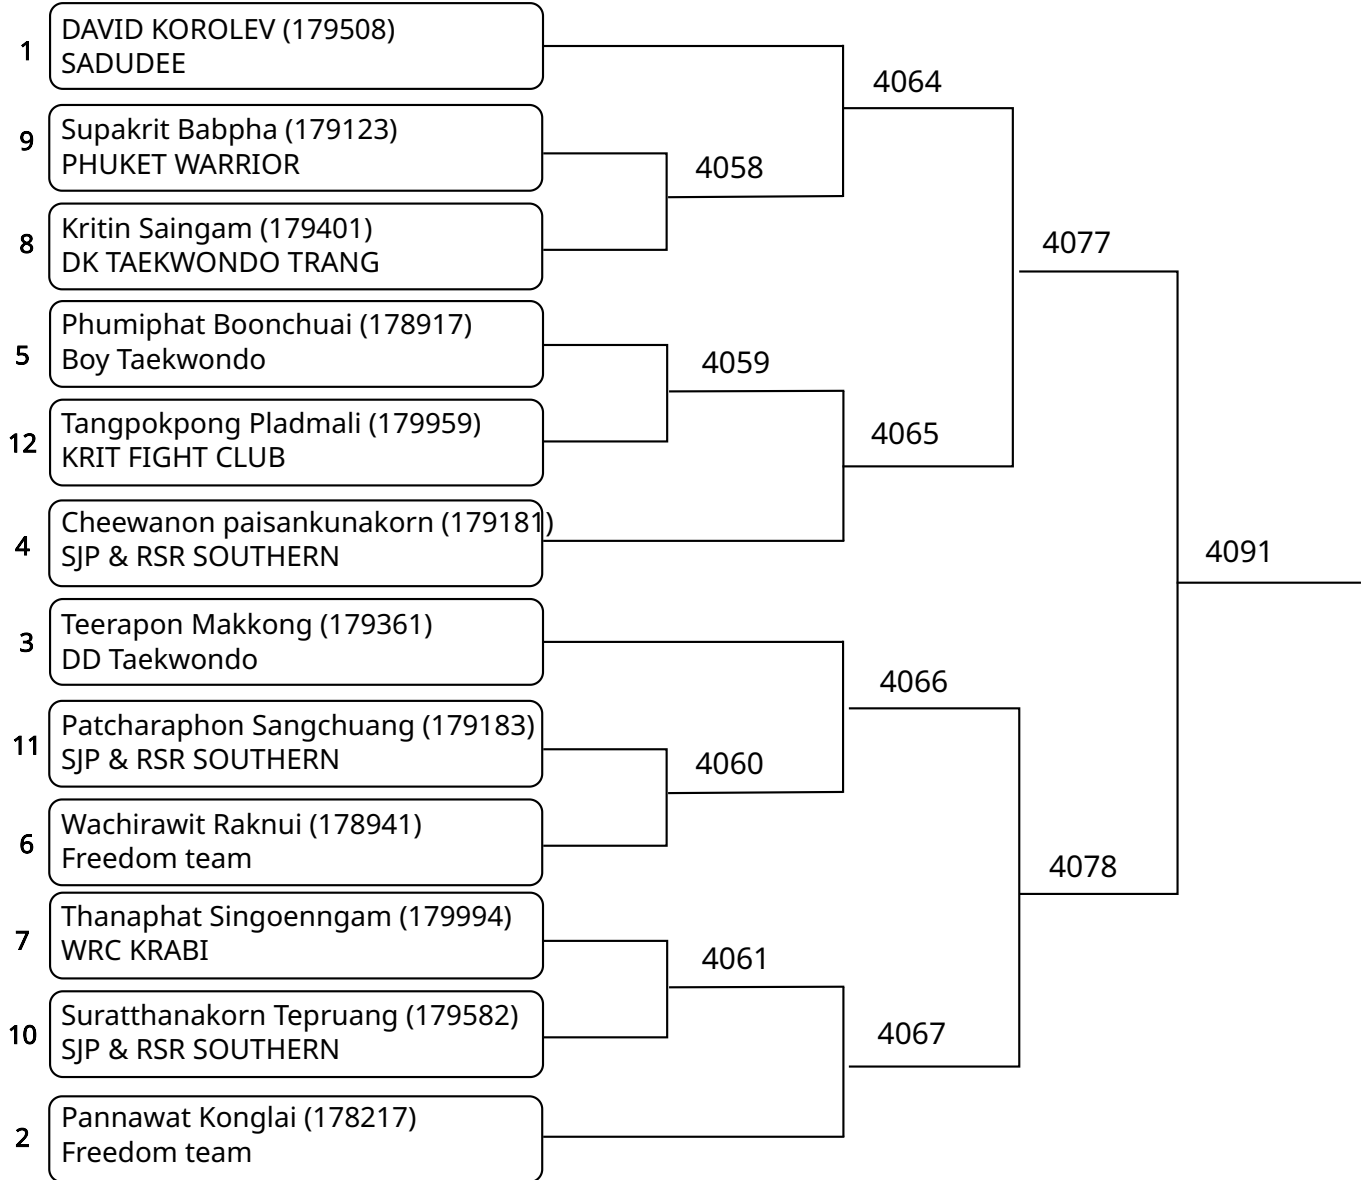

วันที่ 2025-07-25

Kyorugi-PSS B 9-10Yrs. Male H +40 Kg. (Court: 4, Match: 11, Entries: 12)

วันที่ 2025-07-25

Kyorugi-PSS B 11-12Yrs. Female G 42-46 Kg. (Court: 4, Match: 1, Entries: 2)

1	PATTHANAN REEGUN (179949) KRIT FIGHT CLUB	4079
2	PUNIDA RUJIRAMARNON (177843) กำลังวา	

Kyorugi-PSS B 11-12Yrs. Female H +46 Kg. (Court: 4, Match: 2, Entries: 3)

1	Kritchaporn Chooduang (178879) PJ TAEKWONDO CLUB	4085	
3	NAPASORN JANBURANASIRI (178993) KRIT FIGHT CLUB		4068
2	Nachayada Boonchuai (178914) Boy Taekwondo		

Kyorugi-PSS B 11-12Yrs. Male F 38-42 Kg. (Court: 4, Match: 1, Entries: 2)

1	RONNAKRIT CHOMPUNEK (179189) SJP & RSR SOUTHERN	4080
2	Akkarawin Thongkumnurd (179657) PLAY-Q CHUMPHON	

Kyorugi-PSS B 11-12Yrs. Male G 42-46 Kg. (Court: 4, Match: 2, Entries: 3)

1	Nattakit Benjaminee (179611) RDC Martial Arts Academy Chumphon	4086	
3	TAHNAKRIT SAMATHI (179843) PESUSO TAEKWONDO		4069
2	Blas IV S.(Saso) Drama (178644) Dragon&AllStar		

Kyorugi-PSS B 11-12Yrs. Male H +46 Kg. (Court: 4, Match: 3, Entries: 4)

1	Theerapat Kamsuwan (179618) RDC Martial Arts Academy Chumphon	4073
4	Thanayut Boonthong (179988) Freedom team	
3	Patcharadanai Sang-arayakul (178938) Freedom team	4074
2	Natthaphat Wattanakun (179218) ไทยเทควันโด ศิรินัฐนิคม	
		4089

Kyorugi-PSS B 12-14Yrs. Female D 37-41 Kg. (Court: 4, Match: 1, Entries: 2)

1	Anussara Akkarasarn (179111) PESUSO TAEKWONDO	4081
2	Kanyapak Mongawang (179373) DD Taekwondo