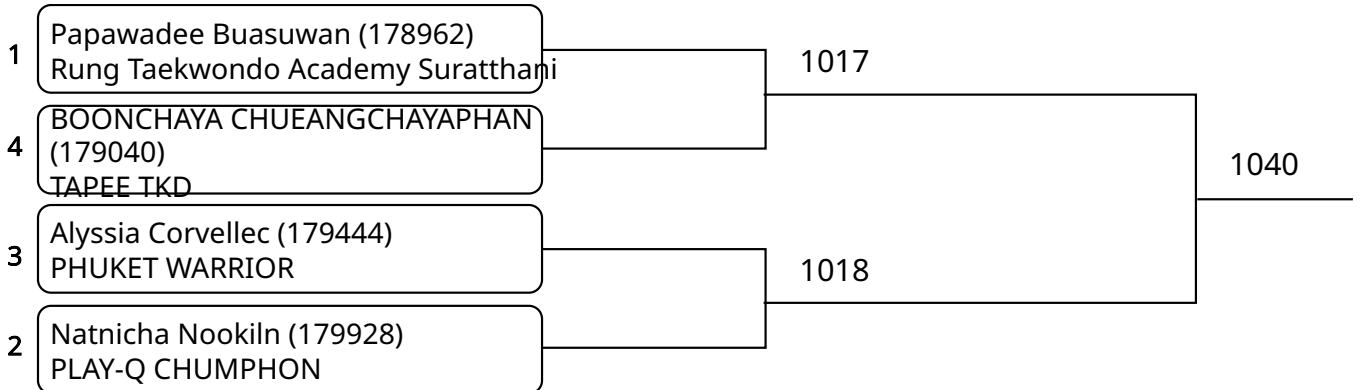

Kyorugi-PSS A 9-10Yrs. Female A -23 Kg. (Court: 1, Match: 1, Entries: 2)

Kyorugi-PSS A 9-10Yrs. Female B 23-25 Kg. (Court: 1, Match: 6, Entries: 7)

Kyorugi-PSS A 9-10Yrs. Female C 25-27 Kg. (Court: 1, Match: 3, Entries: 4)