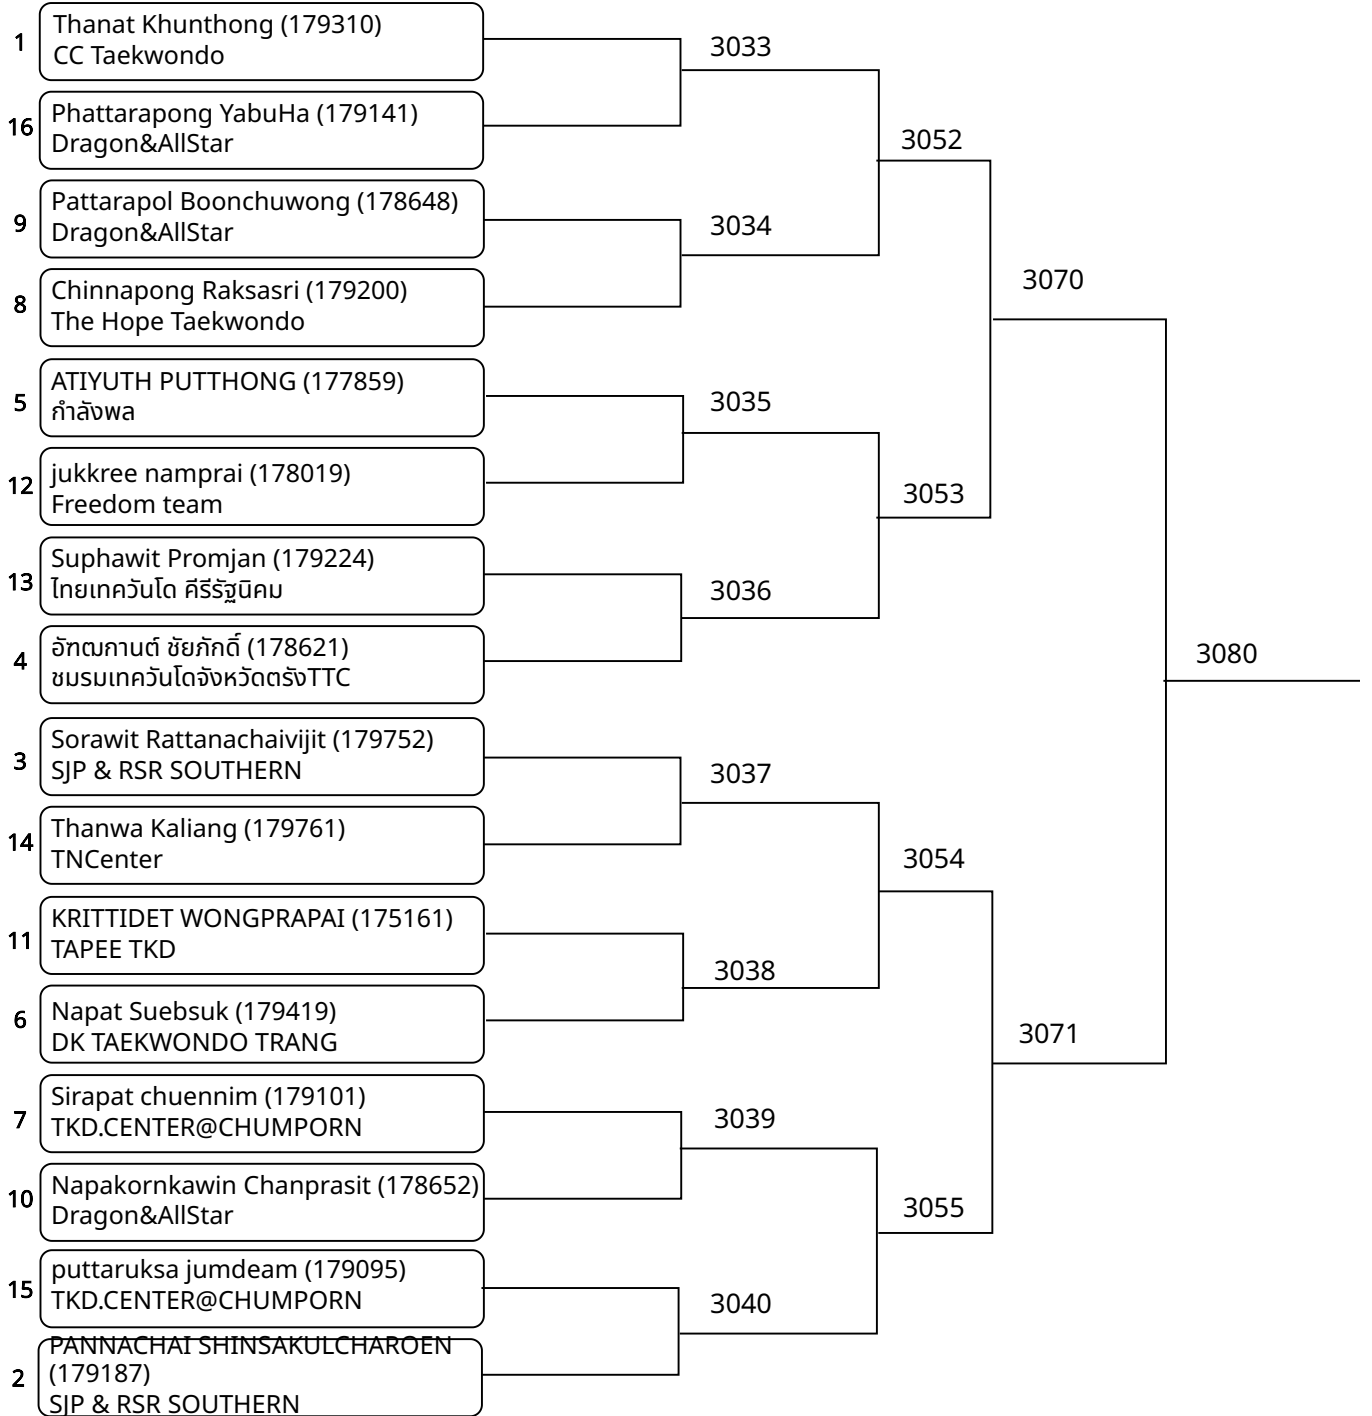

12th SURAT-THANI TAEKWONDO CHAMPIONSHIP 2025

Court: 3

วันที่ 2025-07-25

Kyorugi-PSS A 11-12Yrs. Male C 28-31 Kg. (Court: 3, Match: 15, Entries: 16)