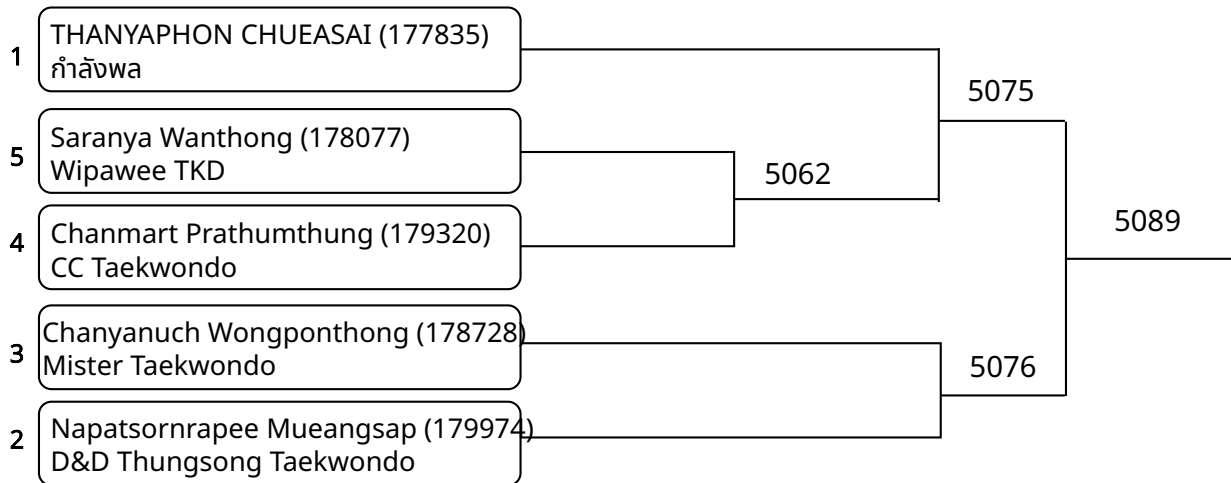

Kyorugi-PSS B 9-10Yrs. Female C 25-27 Kg. (Court: 5, Match: 4, Entries: 5)