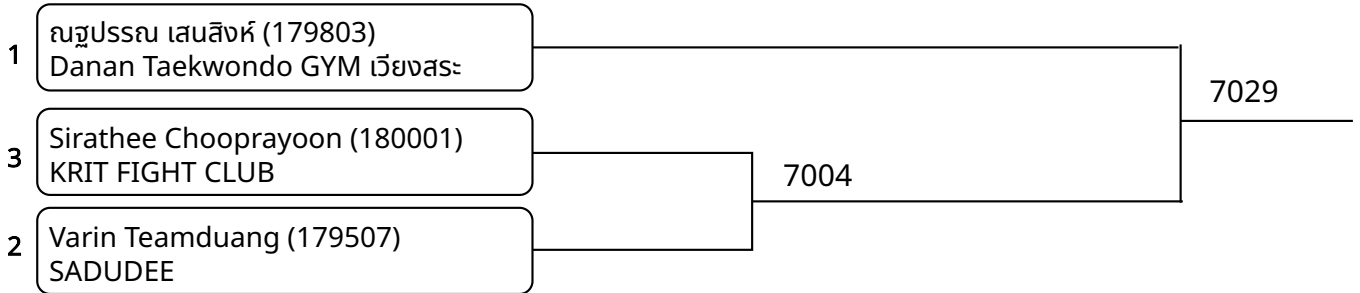

Kyorugi-PSS C _5-6Yrs. Male A -18 Kg. G4 (Court: 7, Match: 2, Entries: 3)