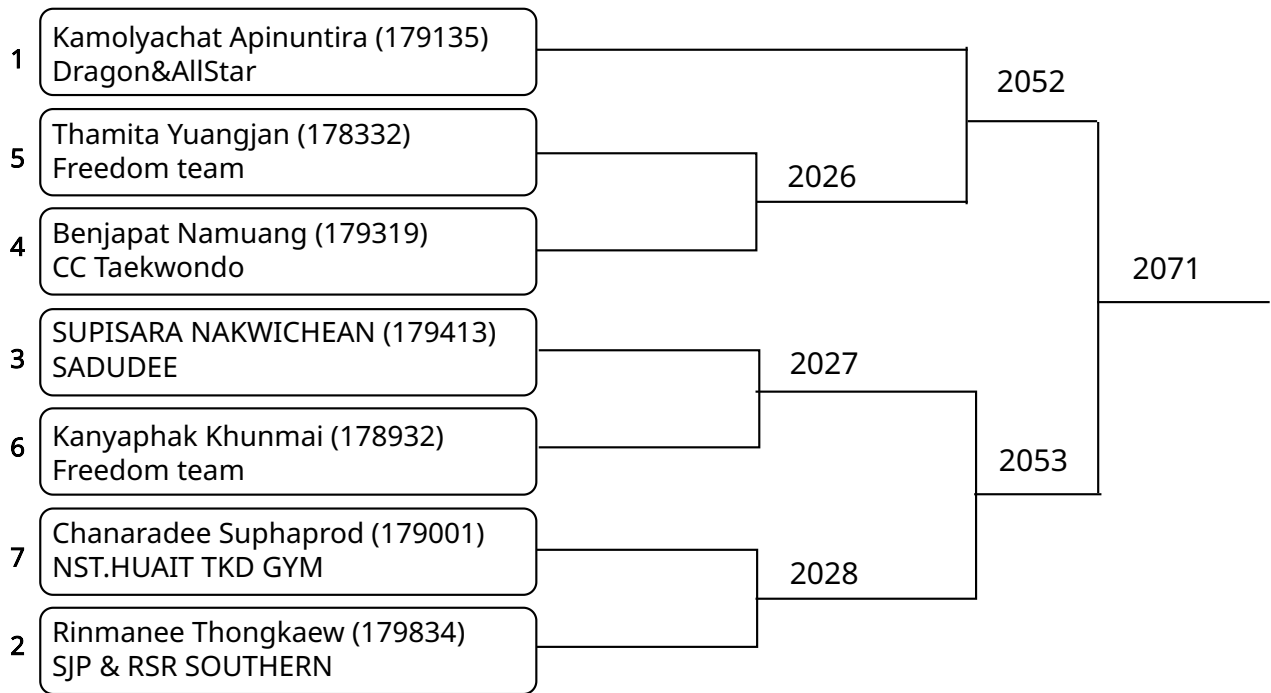

Kyorugi-PSS A 12-14Yrs. Female C 33-37 Kg. (Court: 2, Match: 5, Entries: 6)

วันที่ 2025-07-25

Kyorugi-PSS A 12-14Yrs. Female D 37-41 Kg. (Court: 2, Match: 6, Entries: 7)

Kyorugi-PSS A 12-14Yrs. Female E 41-44 Kg. (Court: 2, Match: 6, Entries: 7)