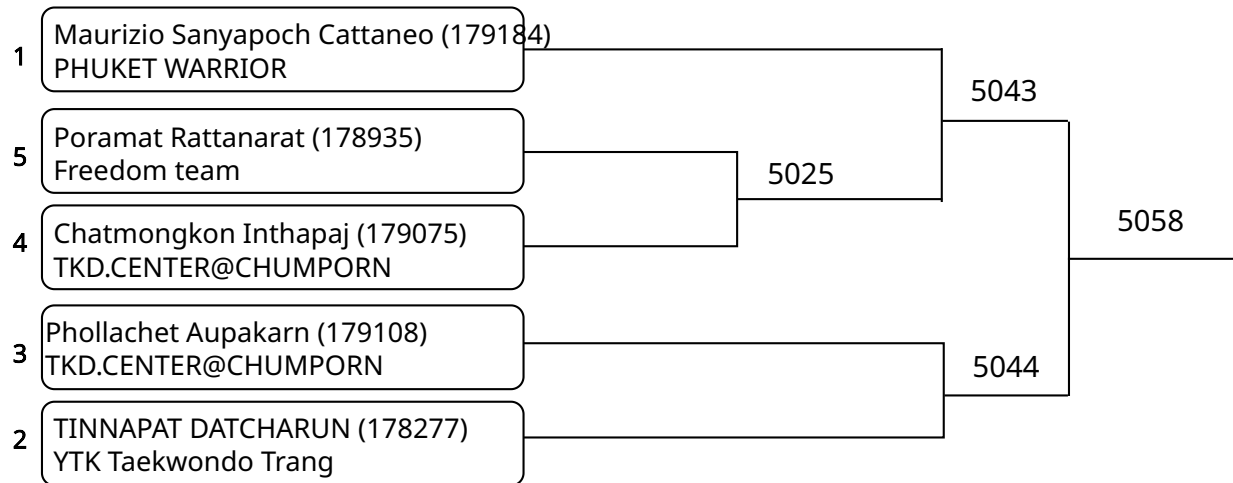

Kyorugi-PSS B _7-8Yrs. Male D 24-27 Kg. (Court: 5, Match: 4, Entries: 5)