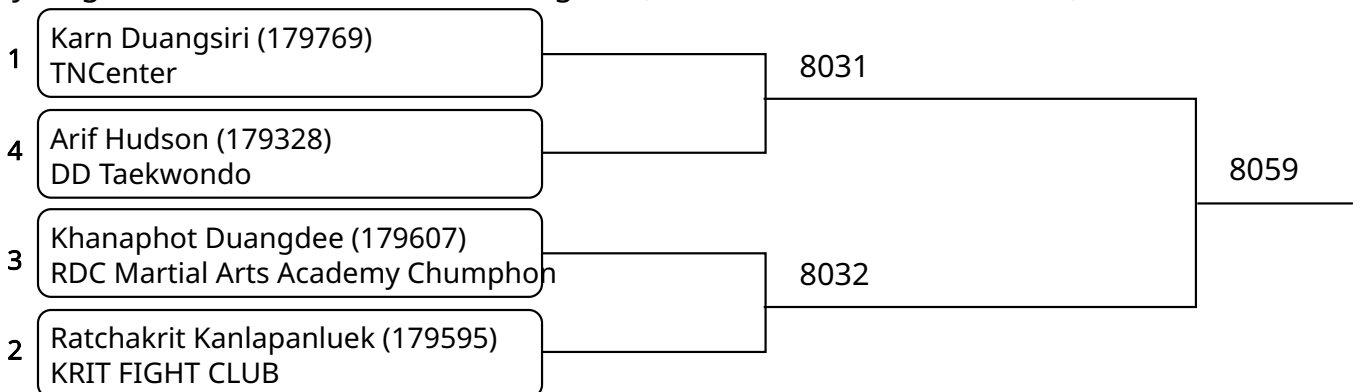

Kyorugi-PSS C _7-8Yrs. Male E 27-30 Kg. G1 (Court: 8, Match: 3, Entries: 4)