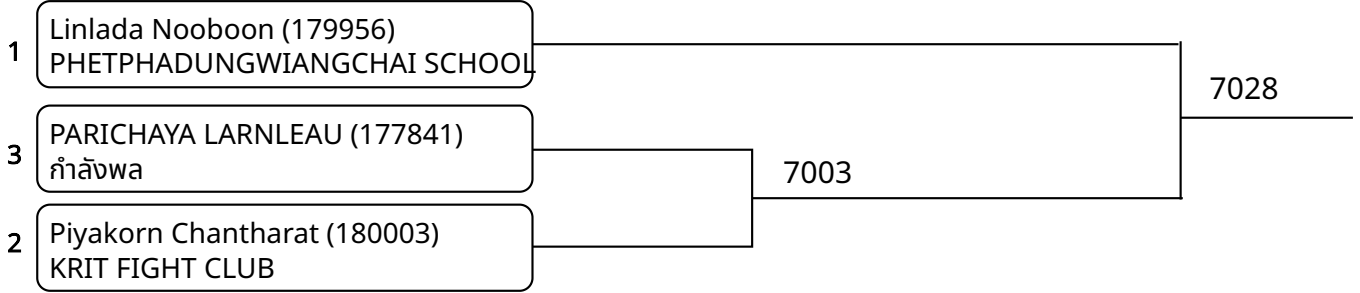

วันที่ 2025-07-25

Kyorugi-PSS C _5-6Yrs. Female A -18 Kg. G5 (Court: 7, Match: 2, Entries: 3)