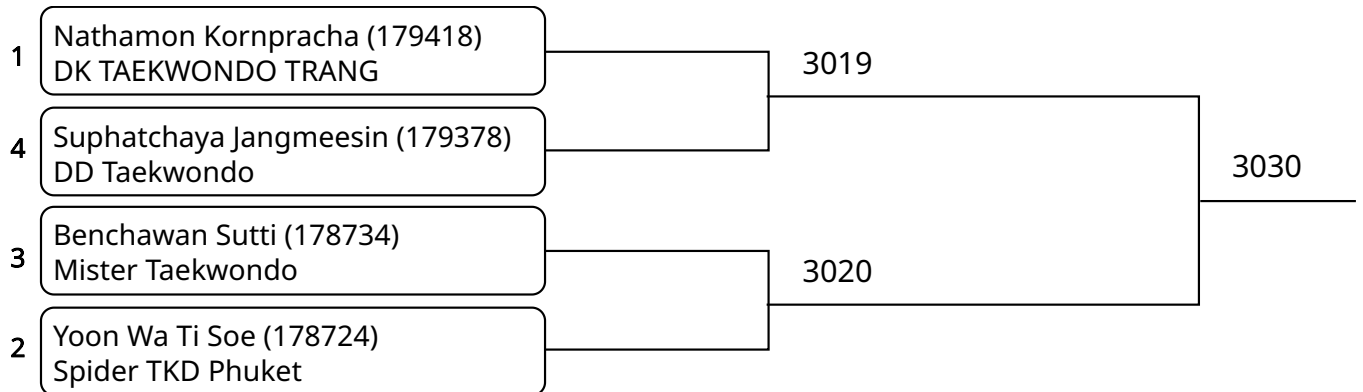

Kyorugi-PSS B 12-14Yrs. Female G 47-51 Kg. (Court: 3, Match: 3, Entries: 4)