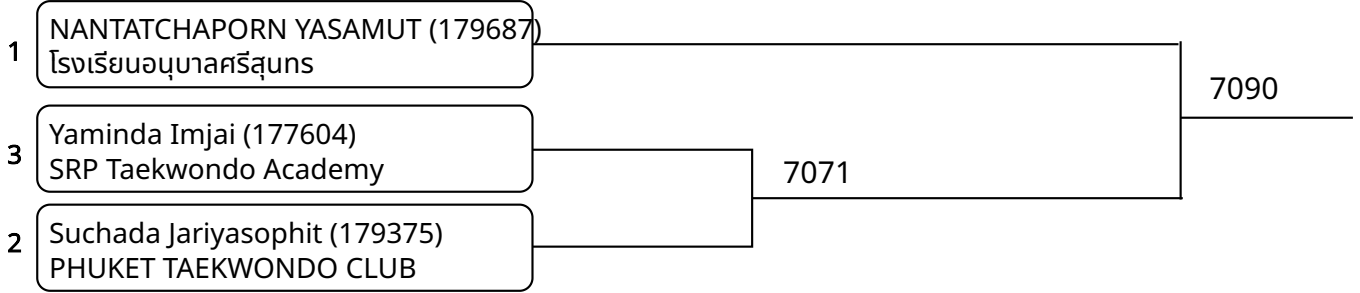

วันที่ 2025-07-25

Kyorugi-PSS C 9-10Yrs. Female D 27-29 Kg. G2 (Court: 7, Match: 2, Entries: 3)