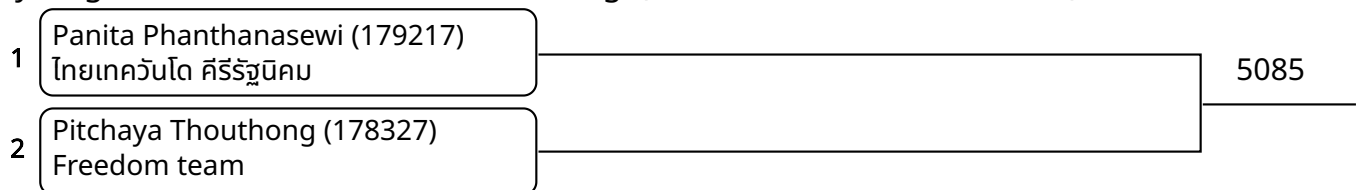

Kyorugi-PSS B 9-10Yrs. Female D 27-29 Kg. (Court: 5, Match: 1, Entries: 2)