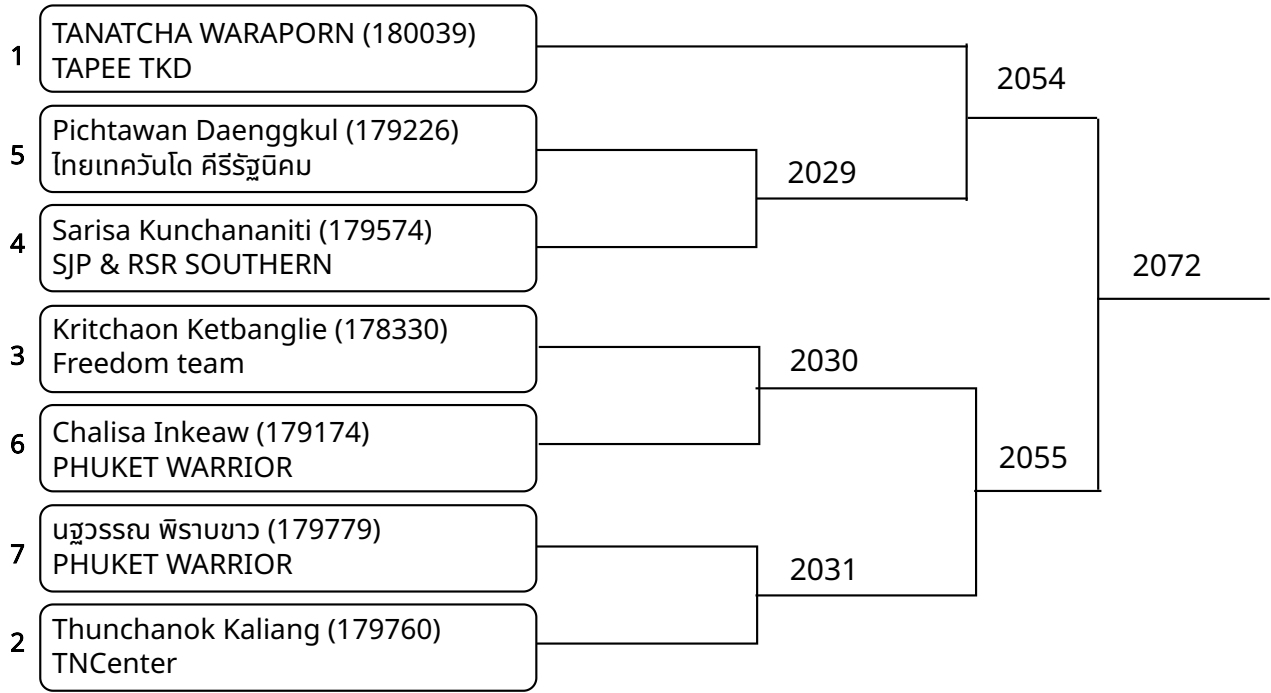

วันที่ 2025-07-25

Kyorugi-PSS A 12-14Yrs. Female F 44-47 Kg. (Court: 2, Match: 6, Entries: 7)