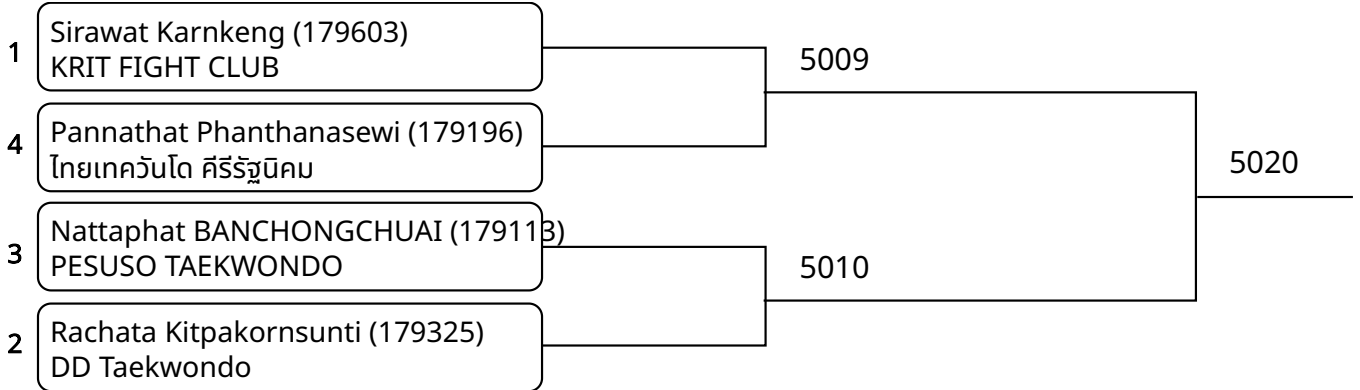

Kyorugi-PSS C _7-8Yrs. Male D 24-27 Kg. G1 (Court: 5, Match: 3, Entries: 4)