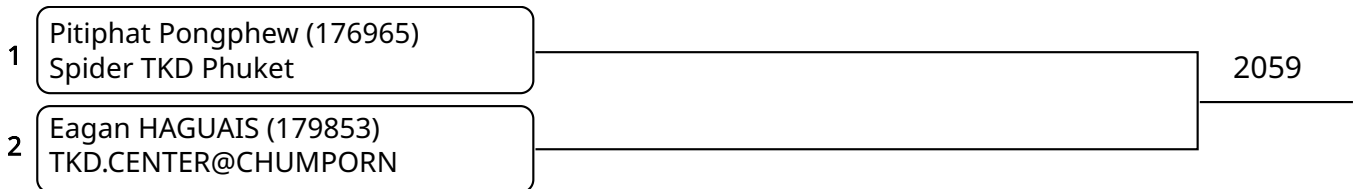

Kyorugi-PSS A 15-17Yrs. Male A -45 Kg. (Court: 2, Match: 1, Entries: 2)