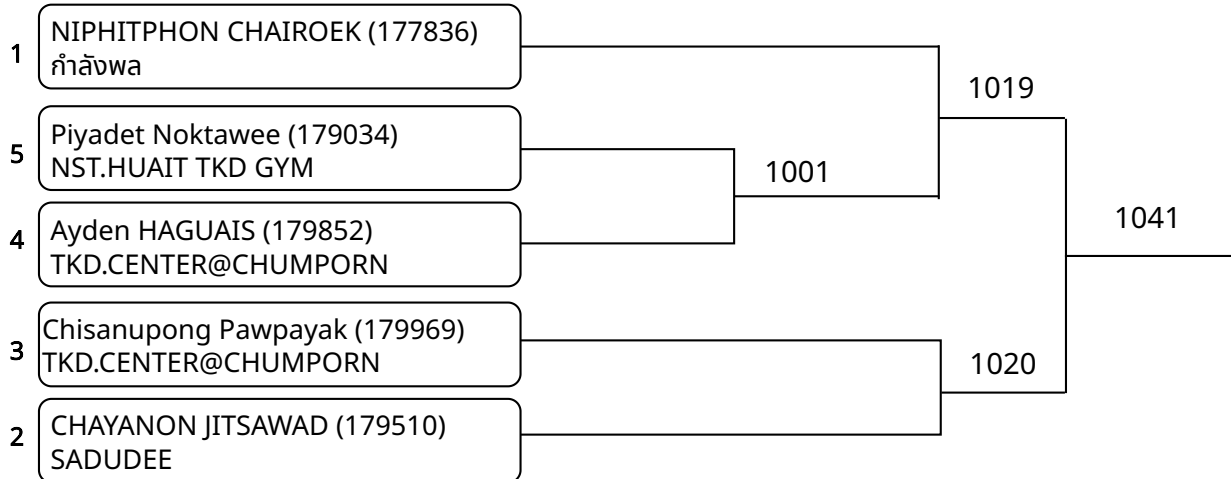

Kyorugi-PSS A 9-10Yrs. Male C 25-27 Kg. (Court: 1, Match: 4, Entries: 5)