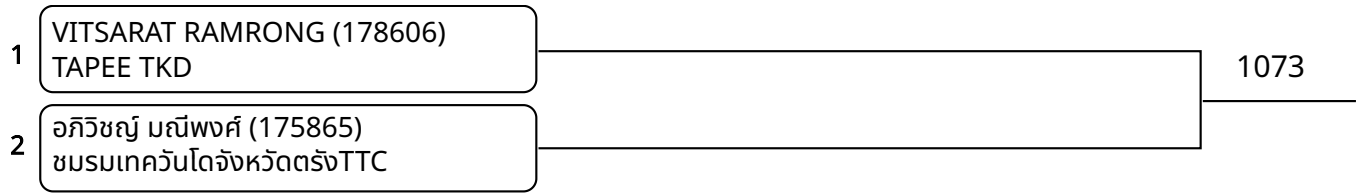

1078

วันที่ 2025-07-25

Kyorugi-PSS A 15-17Yrs. Male D 51-55 Kg. (Court: 1, Match: 6, Entries: 7)

Kyorugi-PSS A 15-17Yrs. Male E 55-59 Kg. (Court: 1, Match: 1, Entries: 2)

Kyorugi-PSS A 15-17Yrs. Male F 59-63 Kg. (Court: 1, Match: 4, Entries: 5)