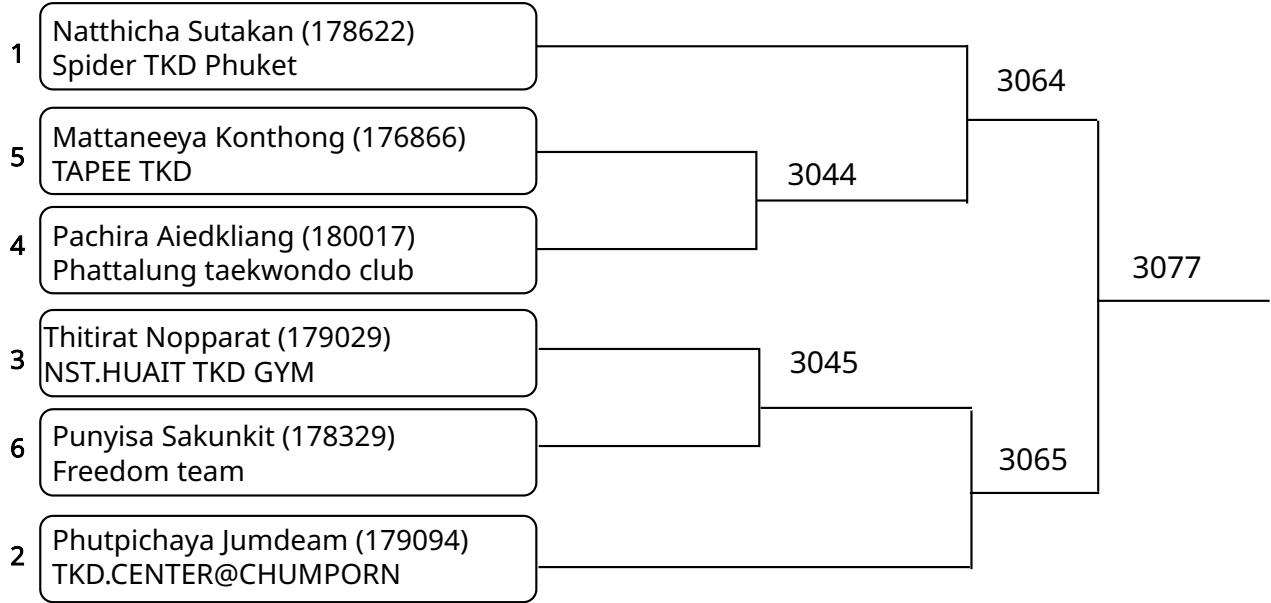

วันที่ 2025-07-25

Kyorugi-PSS A 11-12Yrs. Female C 28-31 Kg. (Court: 3, Match: 5, Entries: 6)