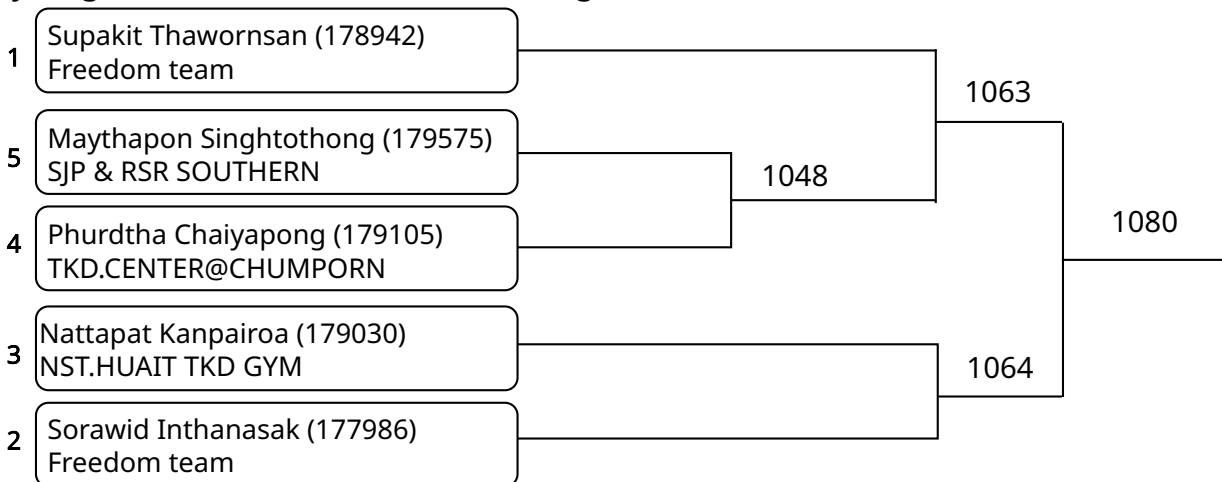

Kyorugi-PSS A 12-14Yrs. Male F 49-53 Kg. (Court: 1, Match: 4, Entries: 5)