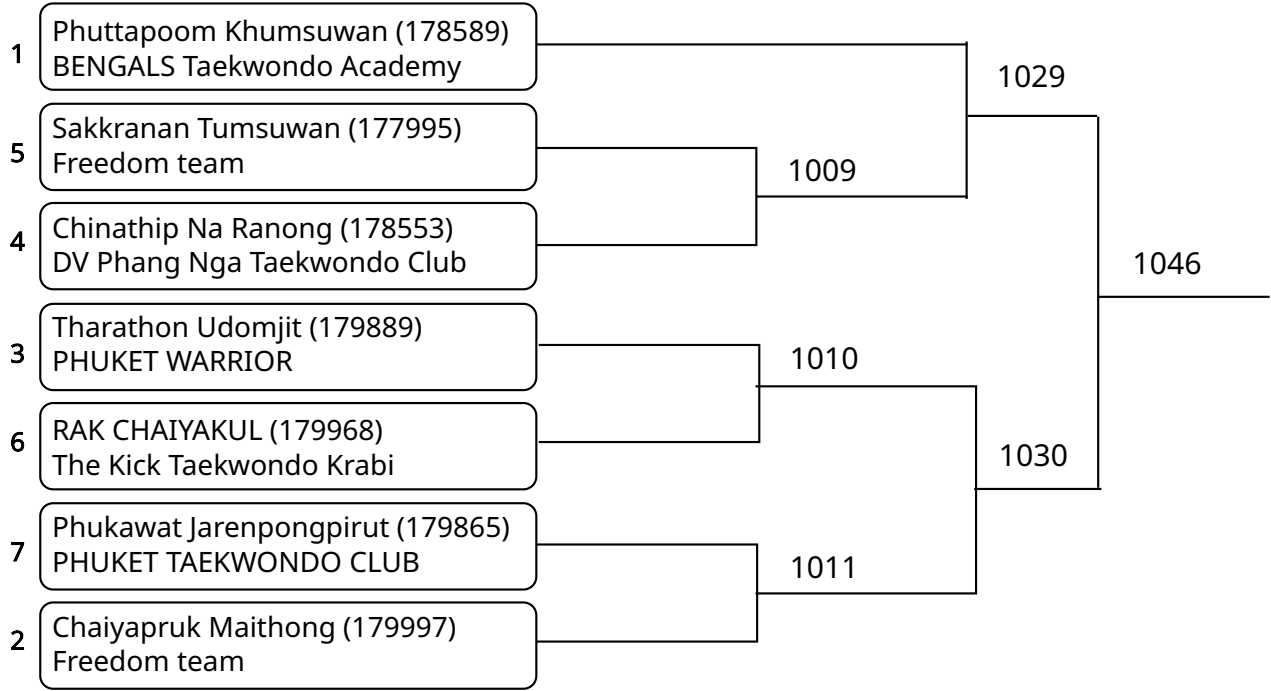

วันที่ 2025-07-25

Kyorugi-PSS A 9-10Yrs. Male A -23 Kg. (Court: 1, Match: 6, Entries: 7)