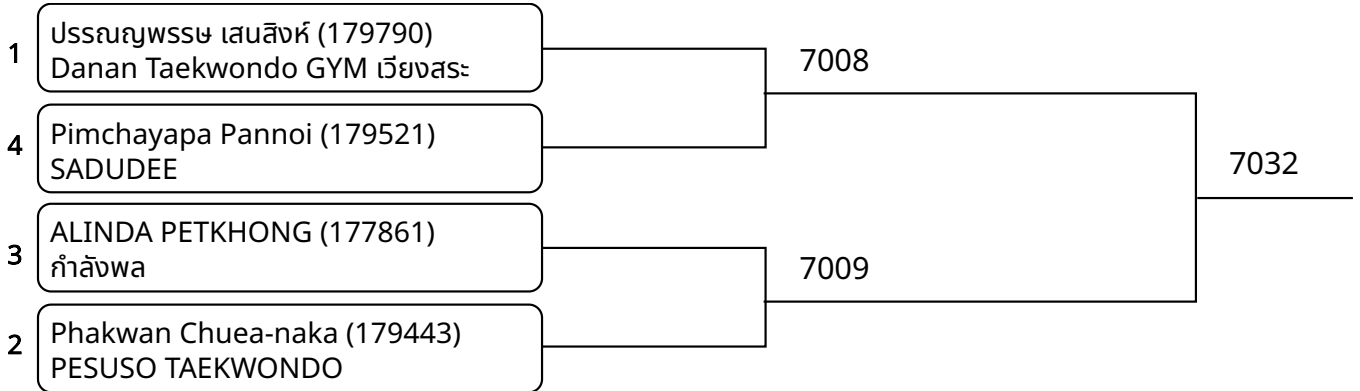

Kyorugi-PSS C _5-6Yrs. Female A -18 Kg. G2 (Court: 7, Match: 3, Entries: 4)