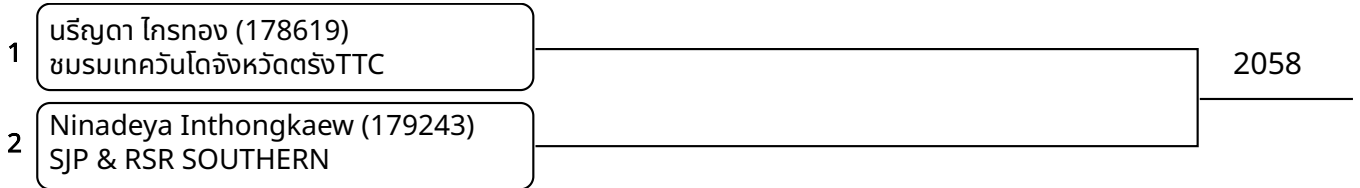

Kyorugi-PSS A 15-17Yrs. Female D 46-49 Kg. (Court: 2, Match: 1, Entries: 2)