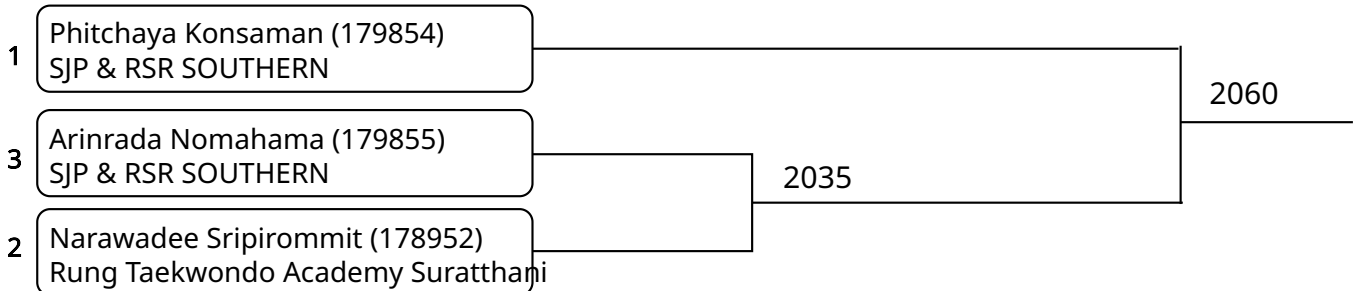

วันที่ 2025-07-25

Kyorugi-PSS A 9-10Yrs. Male H +40 Kg. (Court: 2, Match: 3, Entries: 4)

Kyorugi-PSS A 11-12Yrs. Female F 38-42 Kg. (Court: 2, Match: 6, Entries: 7)

Kyorugi-PSS A 11-12Yrs. Female G 42-46 Kg. (Court: 2, Match: 2, Entries: 3)