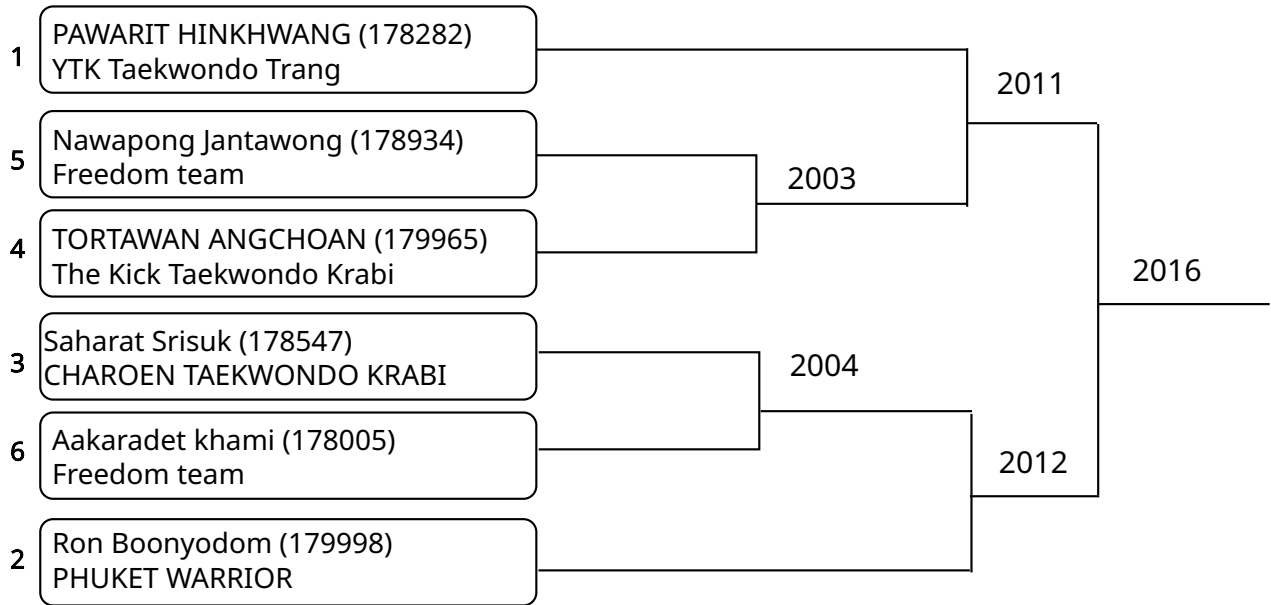

Kyorugi-PSS A 12-14Yrs. Male A -33 Kg. (Court: 2, Match: 5, Entries: 6)