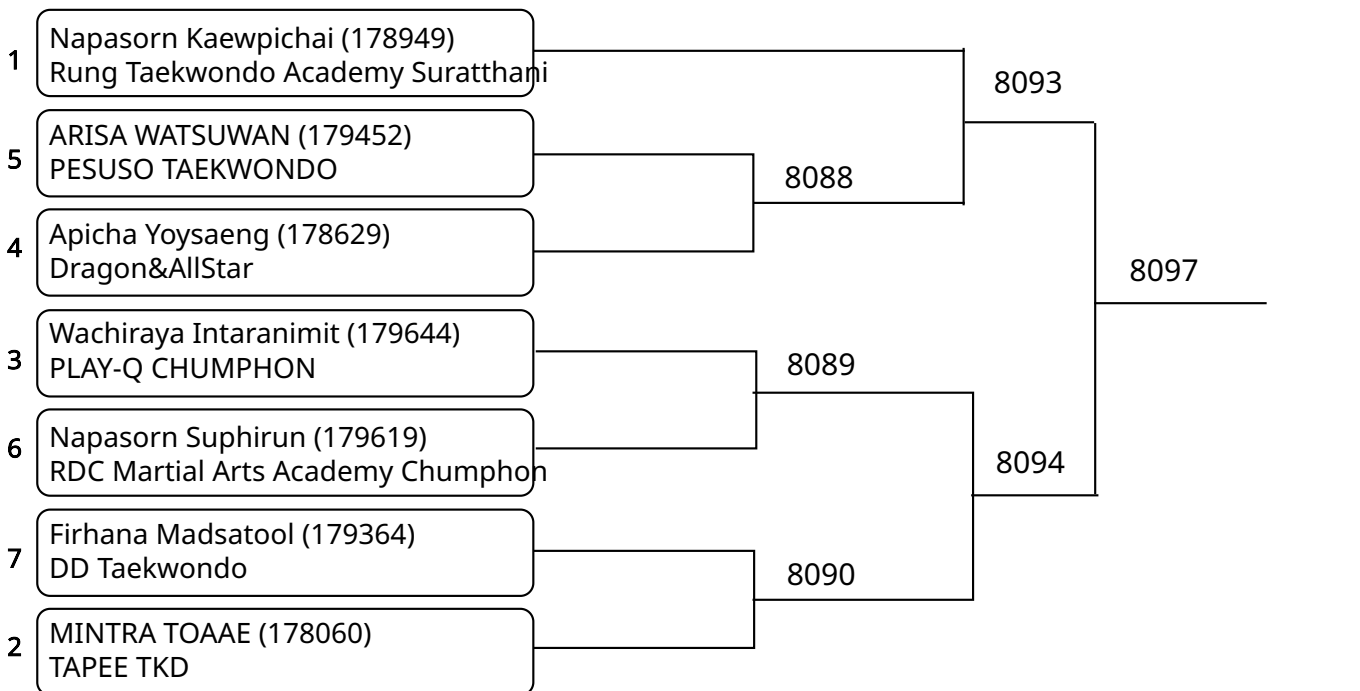

Kyorugi-PSS B 11-12Yrs. Female C 28-31 Kg. (Court: 8, Match: 6, Entries: 7)