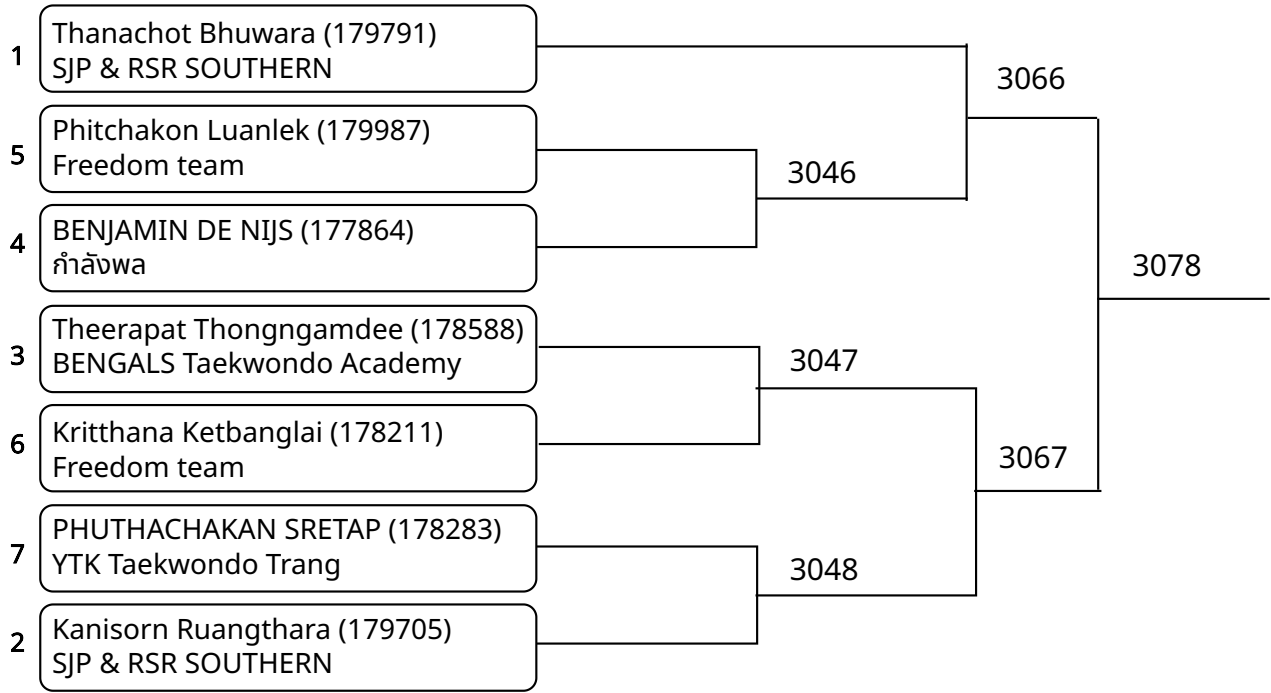

# 12th SURAT-THANI TAEKWONDO CHAMPIONSHIP 2025

Court: 3

วันที่ 2025-07-25

Kyorugi-PSS A 11-12Yrs. Male C 28-31 Kg. (Court: 3, Match: 15, Entries: 16)

วันที่ 2025-07-25

Kyorugi-PSS A 11-12Yrs. Male D 31-34 Kg. (Court: 3, Match: 6, Entries: 7)