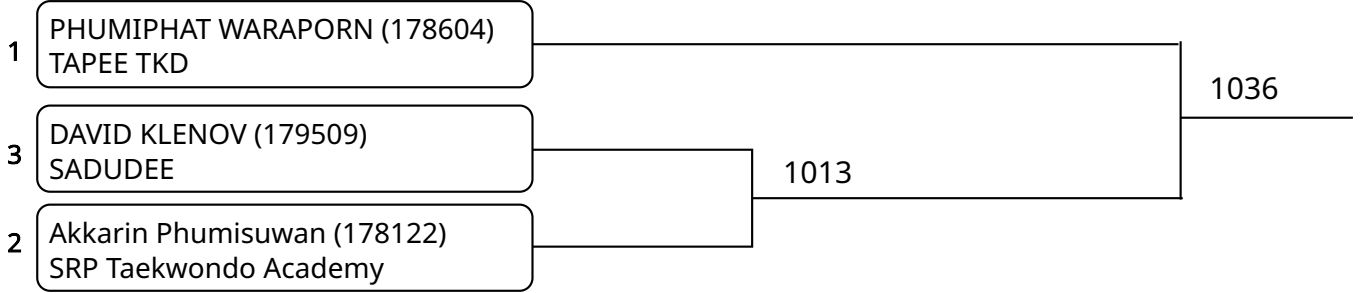

วันที่ 2025-07-25

Kyorugi-PSS A 9-10Yrs. Male D 27-29 Kg. (Court: 1, Match: 2, Entries: 3)