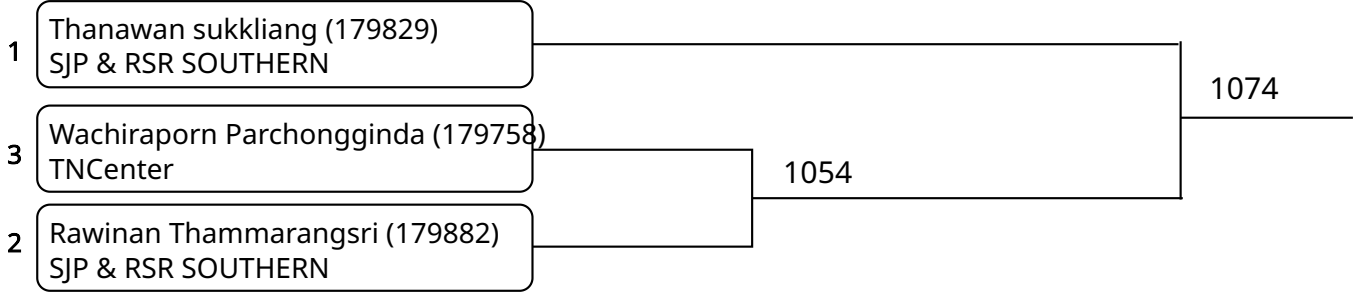

Kyorugi-PSS A 12-14Yrs. Female A -29 Kg. (Court: 1, Match: 1, Entries: 2)

Kyorugi-PSS A 12-14Yrs. Female G 47-51 Kg. (Court: 1, Match: 4, Entries: 5)

วันที่ 2025-07-25

Kyorugi-PSS A 12-14Yrs. Female H 51-55 Kg. (Court: 1, Match: 2, Entries: 3)