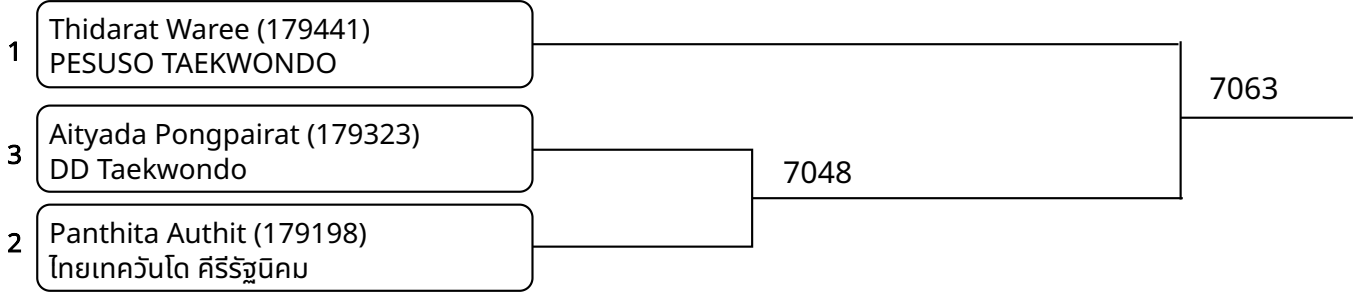

วันที่ 2025-07-25

Kyorugi-PSS C _7-8Yrs. Female D 24-27 Kg. G3 (Court: 7, Match: 2, Entries: 3)