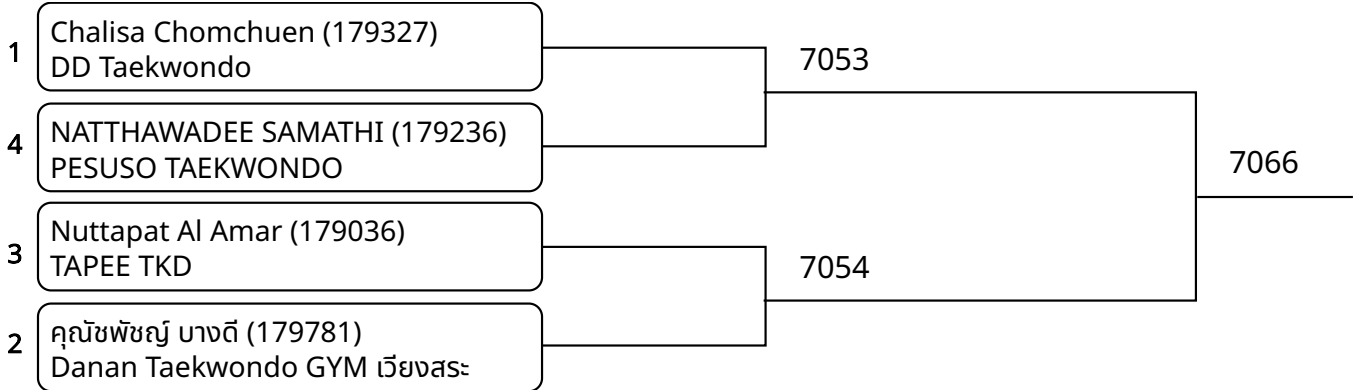

Kyorugi-PSS C \_7-8Yrs. Female D 24-27 Kg. G2 (Court: 7, Match: 2, Entries: 3)

วันที่ 2025-07-25

Kyorugi-PSS C \_7-8Yrs. Female D 24-27 Kg. G3 (Court: 7, Match: 2, Entries: 3)

Kyorugi-PSS C \_7-8Yrs. Female E 27-30 Kg. (Court: 7, Match: 3, Entries: 4)