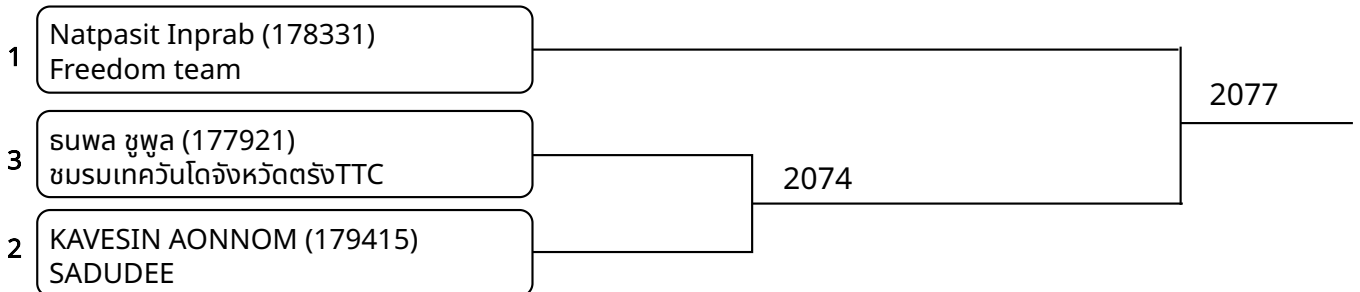

Kyorugi-PSS A 15-17Yrs. Male G 63-68 Kg. (Court: 2, Match: 2, Entries: 3)