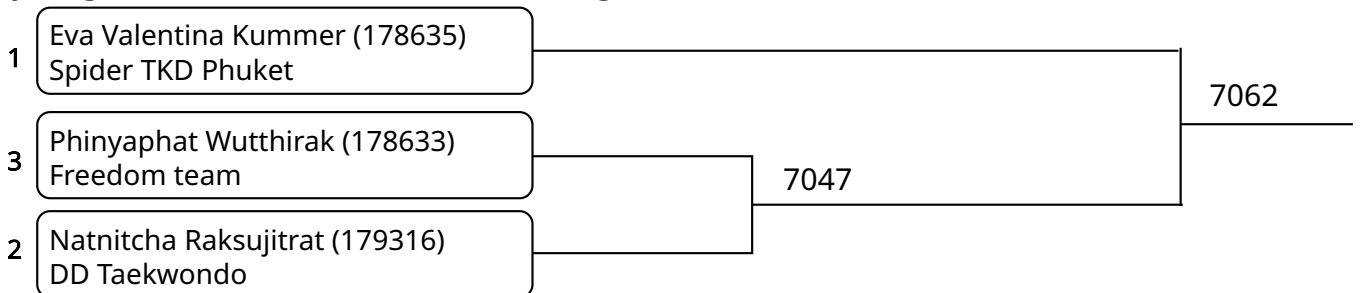

Kyorugi-PSS C _7-8Yrs. Female D 24-27 Kg. G2 (Court: 7, Match: 2, Entries: 3)