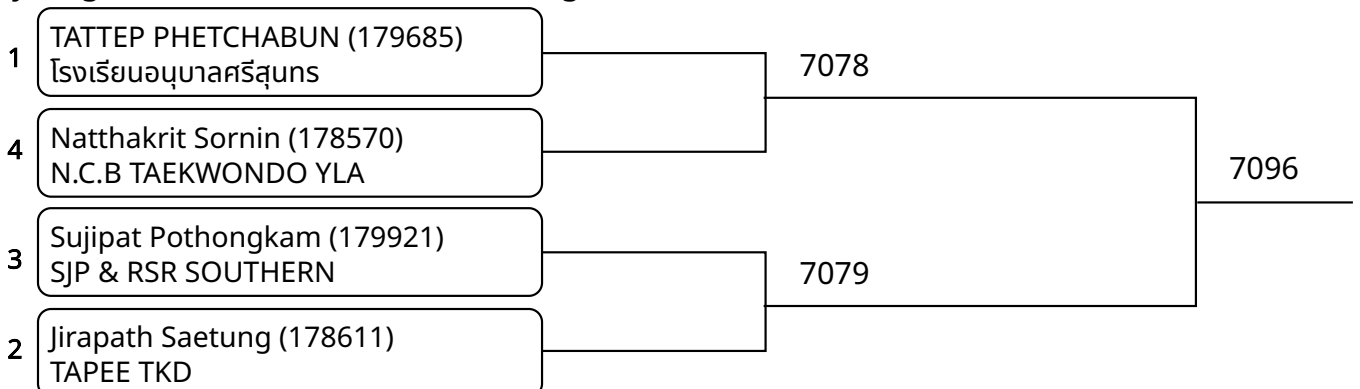

Kyorugi-PSS C 9-10Yrs. Male B 23-25 Kg. (Court: 7, Match: 3, Entries: 4)