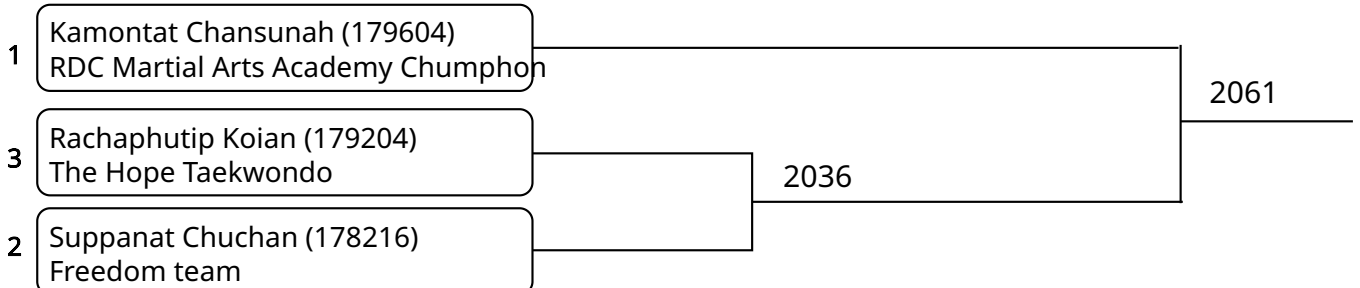

Kyorugi-PSS A 11-12Yrs. Male F 38-42 Kg. (Court: 2, Match: 2, Entries: 3)