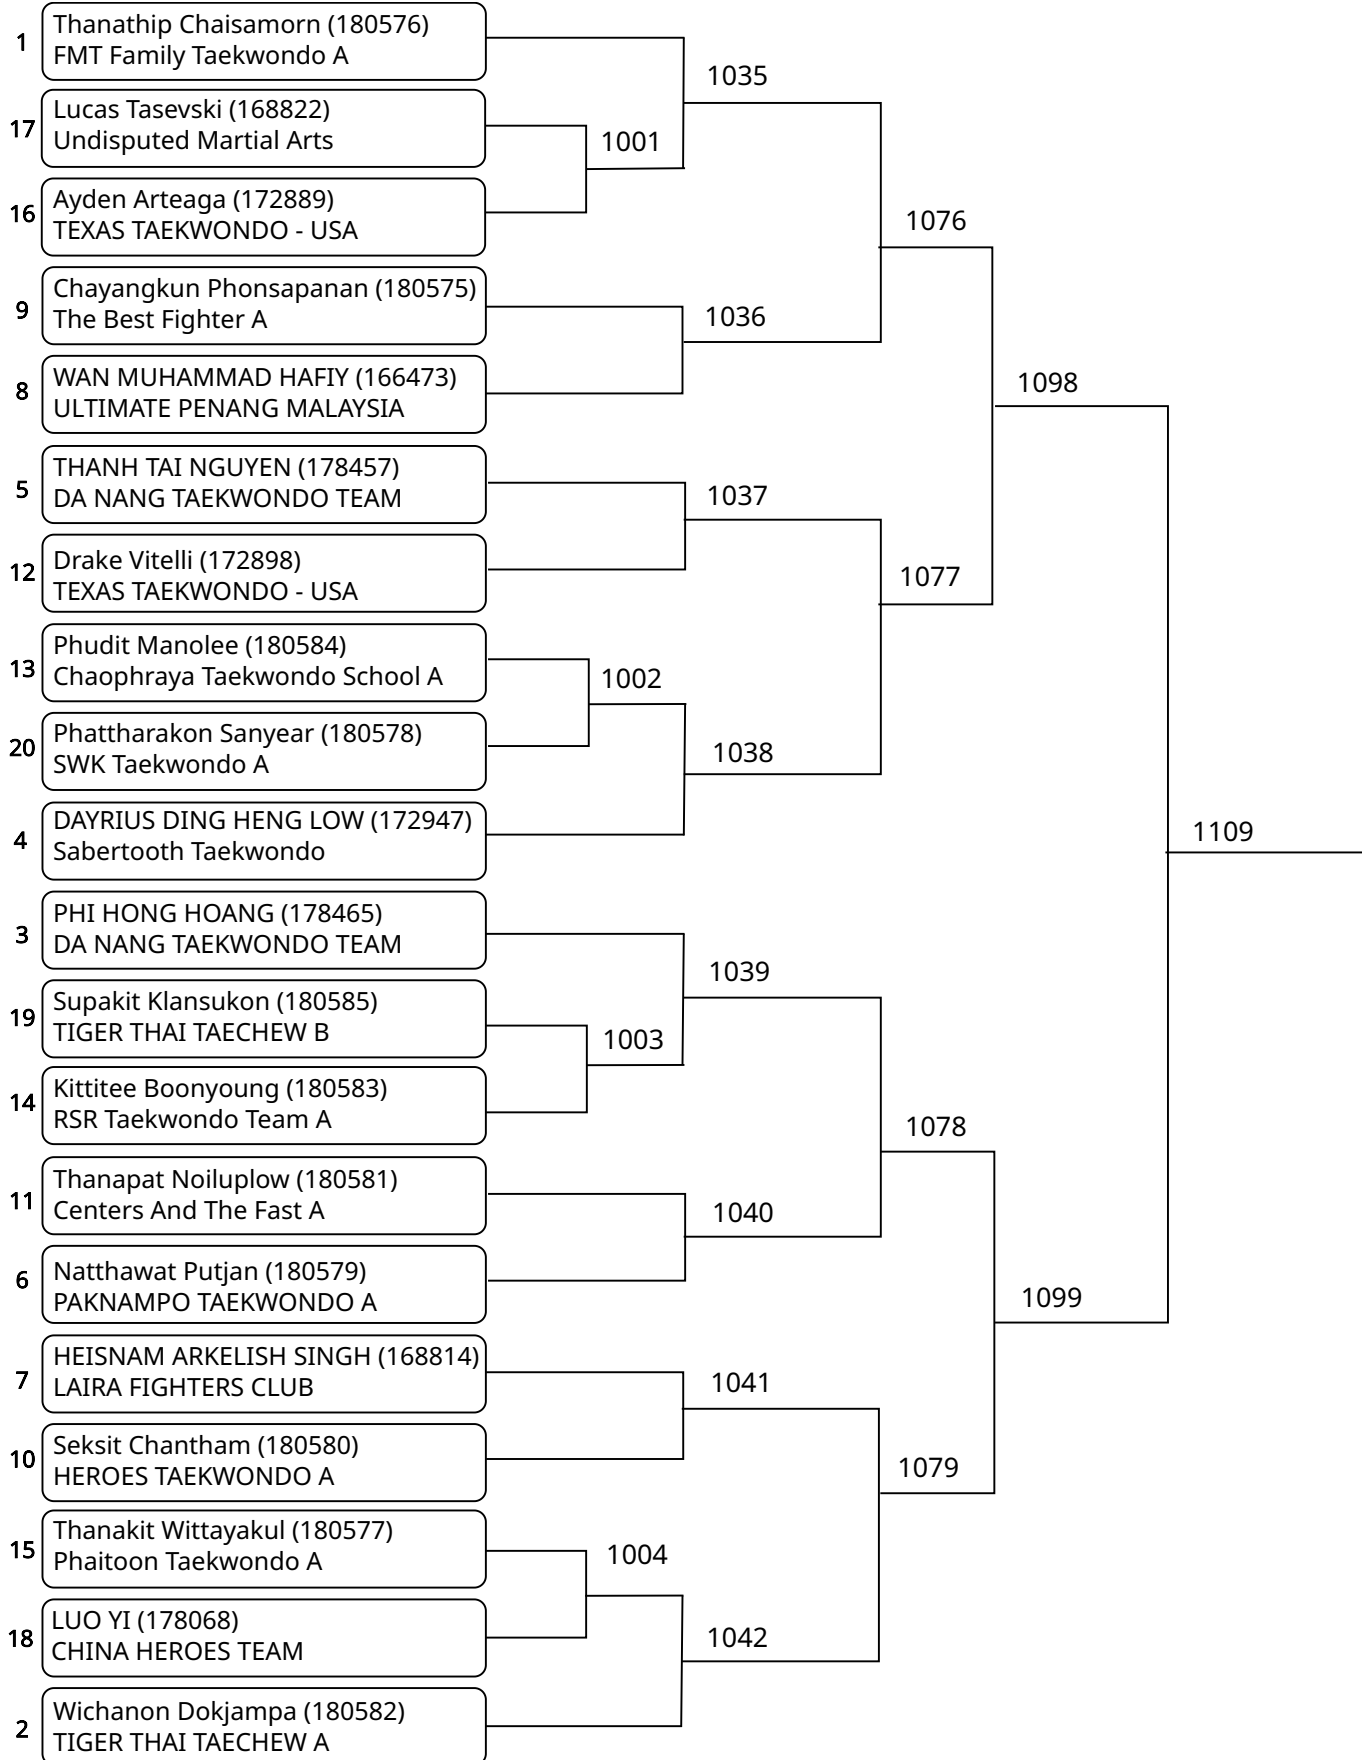

Court: 1

2025-08-10

Kyorugi-PSS A 12-14Yrs. Male D 41-45 Kg. (Court: 1, Match: 22, Entries: 23)

The 8th Heroes Taekwondo International Championship 2025

Court: 1

2025-08-10

Kyorugi-PSS A 12-14Yrs. Male E 45-49 Kg. (Court: 1, Match: 19, Entries: 20)