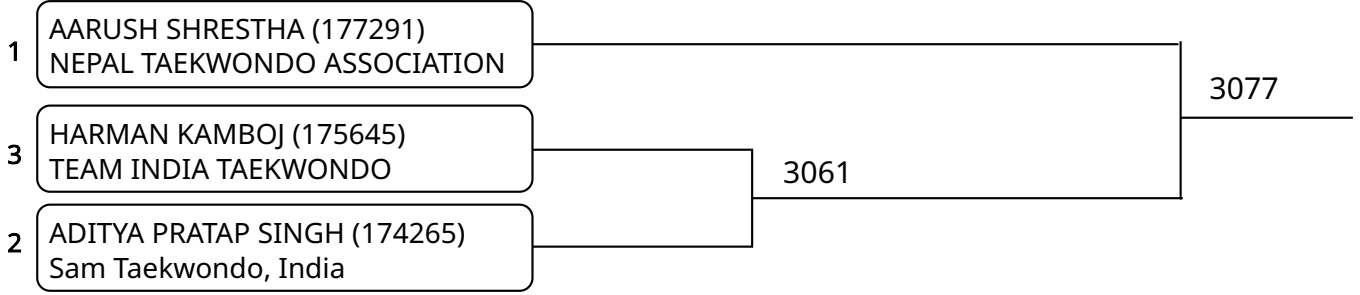

Kyorugi B 15-17Yrs. Male I 73-78 Kg. G2 (Court: 3, Match: 2, Entries: 3)

Kyorugi B 15-17Yrs. Male J +78 Kg. G1 (Court: 3, Match: 3, Entries: 4)

Kyorugi B 15-17Yrs. Male J +78 Kg. G2 (Court: 3, Match: 2, Entries: 3)