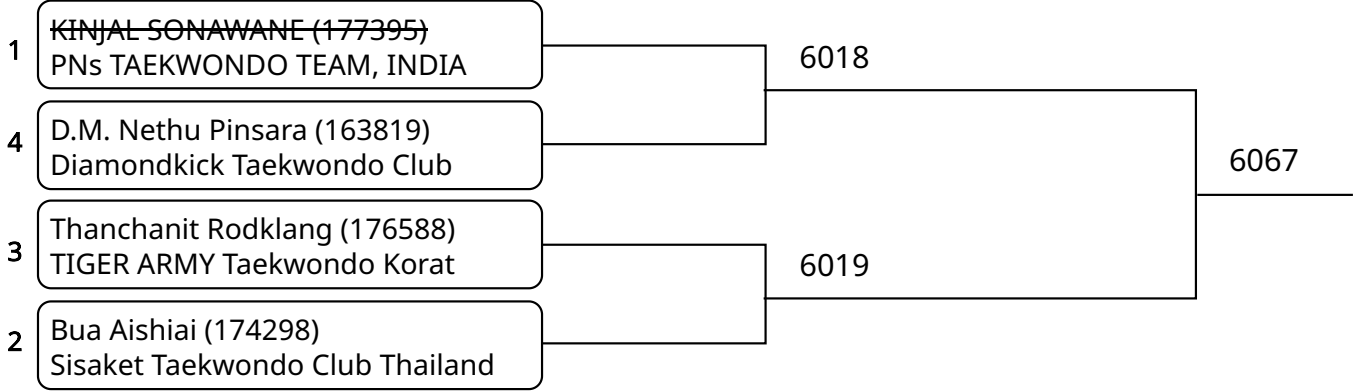

2025-08-10

Kyorugi B 12-14Yrs. Female C 33-37 Kg. G1 (Court: 6, Match: 3, Entries: 4)