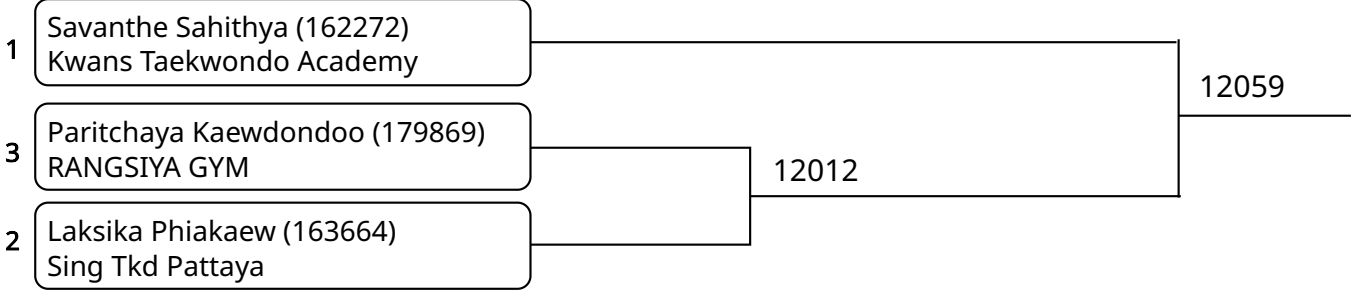

Kyorugi C 5-6Yrs. Female B 18-20 Kg. G3 (Court: 12, Match: 2, Entries: 3)