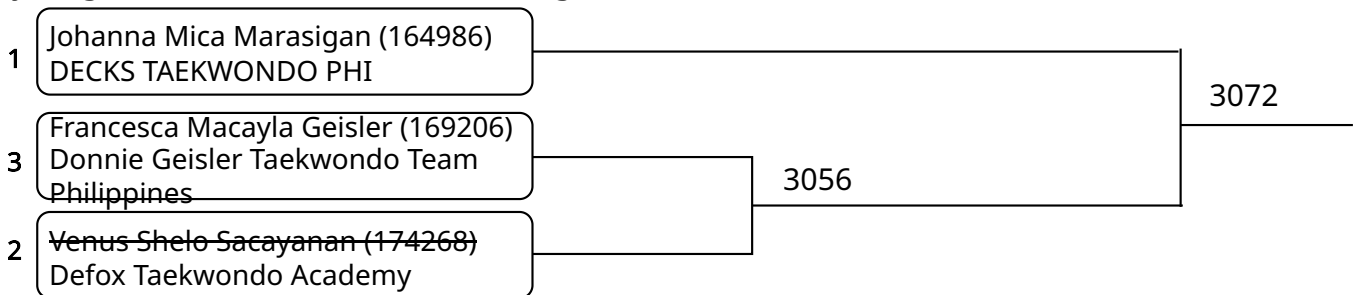

Kyorugi B 15-17Yrs. Female H 59-63 Kg. (Court: 3, Match: 2, Entries: 3)