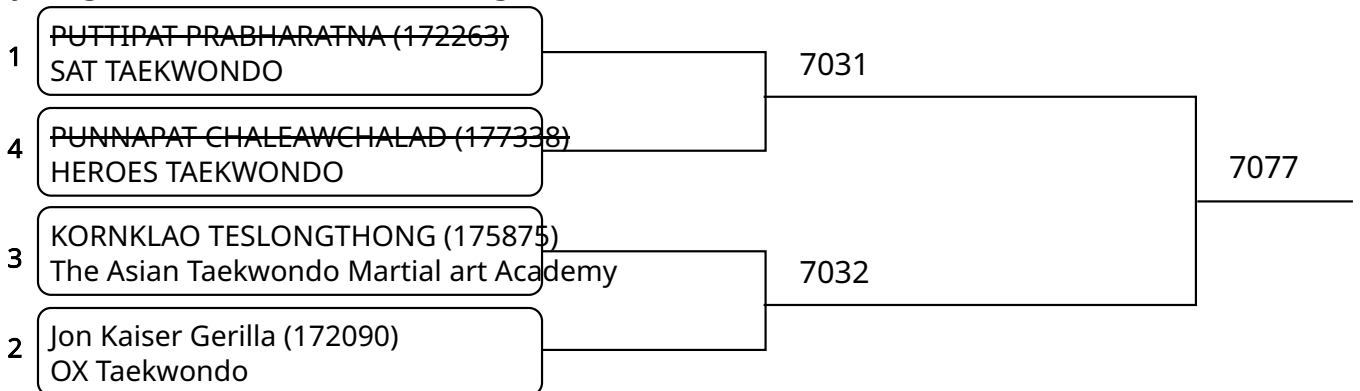

Kyorugi C _7-8Yrs. Male B 20-22 Kg. G5 (Court: 7, Match: 3, Entries: 4)

2025-08-10

Kyorugi C _7-8Yrs. Male B 20-22 Kg. G6 (Court: 7, Match: 3, Entries: 4)

1	TATCHAPON LERTPRATYA (175877) The Asian Taekwondo Martial art Academy	7033	7078
4	Punnawit Sawangkhum (175289) SWK Taekwondo		
3	Sanmile Pantrakul (176660) K.C.S. Academy of Taekwondo	7034	
2	JAY ANDRE ODAN (179060) Odan Taekwondo Team		