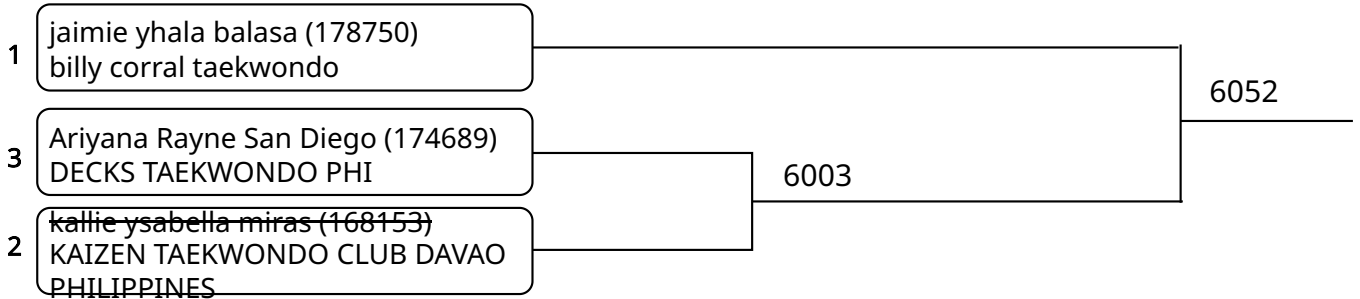

Kyorugi B 12-14Yrs. Female D 37-41 Kg. G4 (Court: 6, Match: 2, Entries: 3)