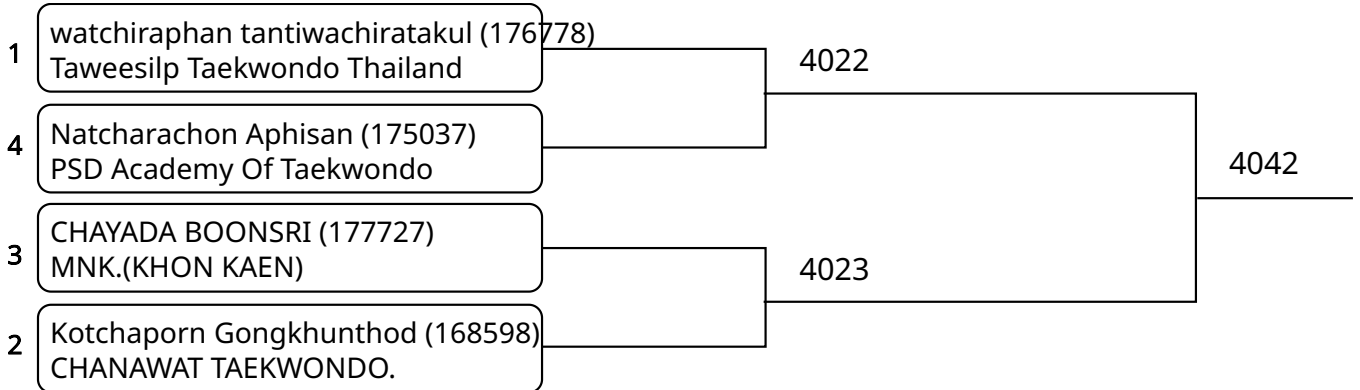

2025-08-10

Kyorugi B _7-8Yrs. Female A -20 Kg. G3 (Court: 4, Match: 2, Entries: 3)

Kyorugi B _7-8Yrs. Female B 20-22 Kg. (Court: 4, Match: 3, Entries: 4)

Kyorugi B _7-8Yrs. Female C 22-24 Kg. G1 (Court: 4, Match: 3, Entries: 4)