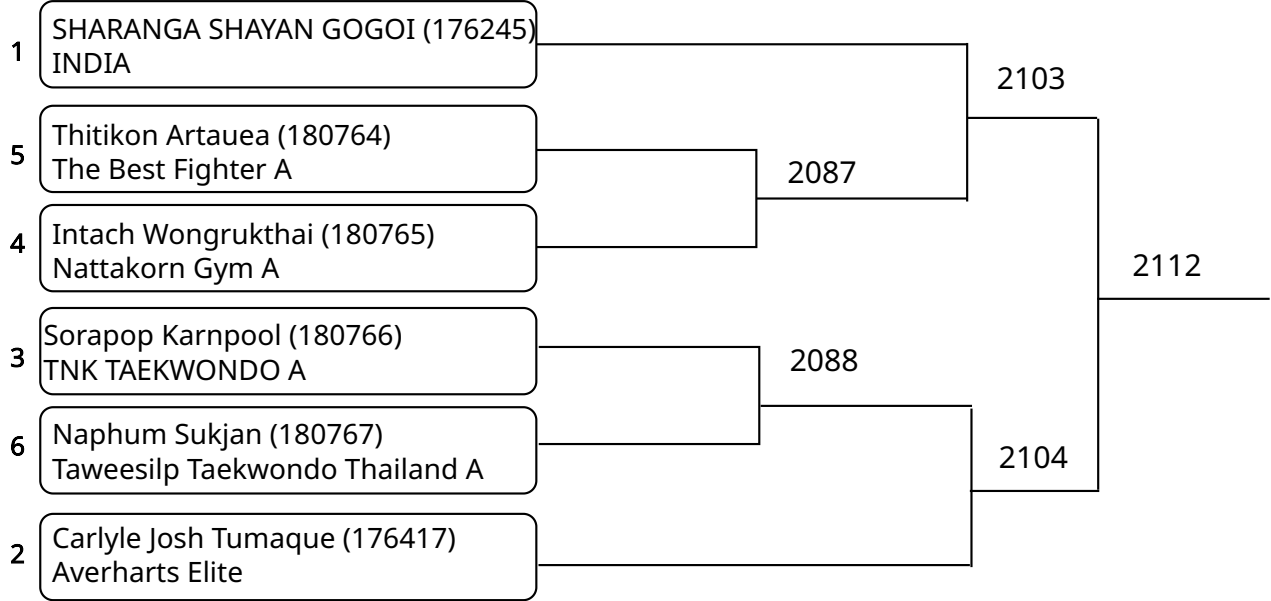

The 8th Heroes Taekwondo International Championship 2025

Court: 2

2025-08-10

Kyorugi-PSS A 15-17Yrs. Male H 68-73 Kg. (Court: 2, Match: 12, Entries: 13)

2025-08-10

Kyorugi-PSS A 15-17Yrs. Male I 73-78 Kg. (Court: 2, Match: 5, Entries: 6)