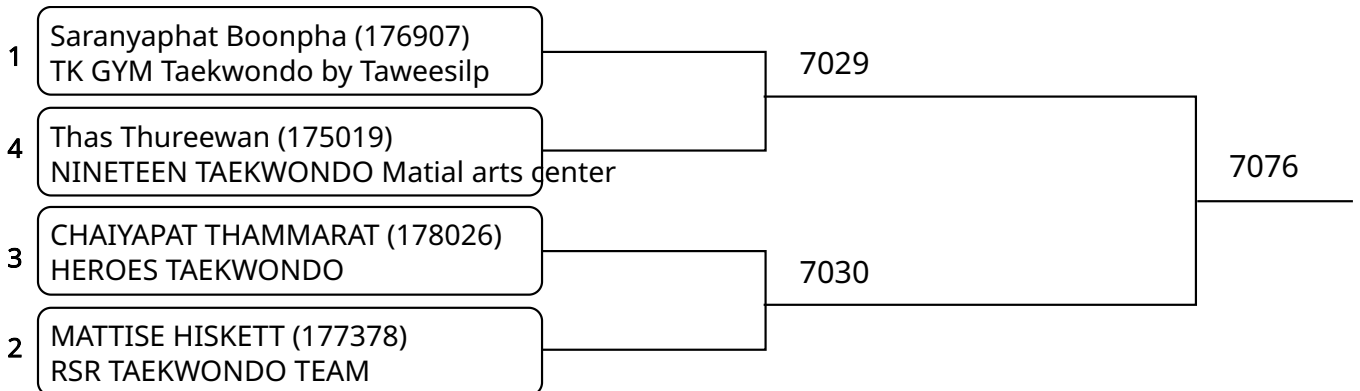

Kyorugi C _7-8Yrs. Male B 20-22 Kg. G5 (Court: 7, Match: 3, Entries: 4)

2025-08-10

Kyorugi C _7-8Yrs. Male B 20-22 Kg. G6 (Court: 7, Match: 3, Entries: 4)

1	TATCHAPON LERTPRATYA (175877) The Asian Taekwondo Martial art Academy	7033	7078
4	Punnawit Sawangkhum (175289) SWK Taekwondo		
3	Sanmile Pantrakul (176660) K.C.S. Academy of Taekwondo	7034	
2	JAY ANDRE ODAN (179060) Odan Taekwondo Team		