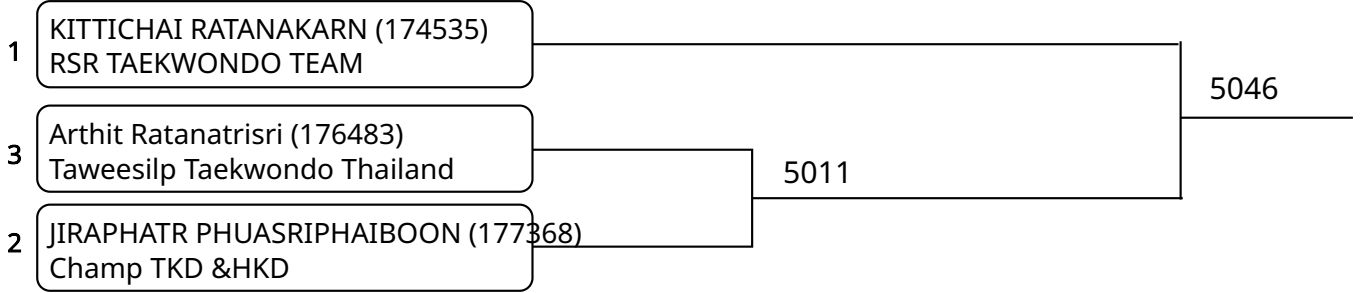

2025-08-10

Kyorugi B _7-8Yrs. Male B 20-22 Kg. G4 (Court: 5, Match: 2, Entries: 3)