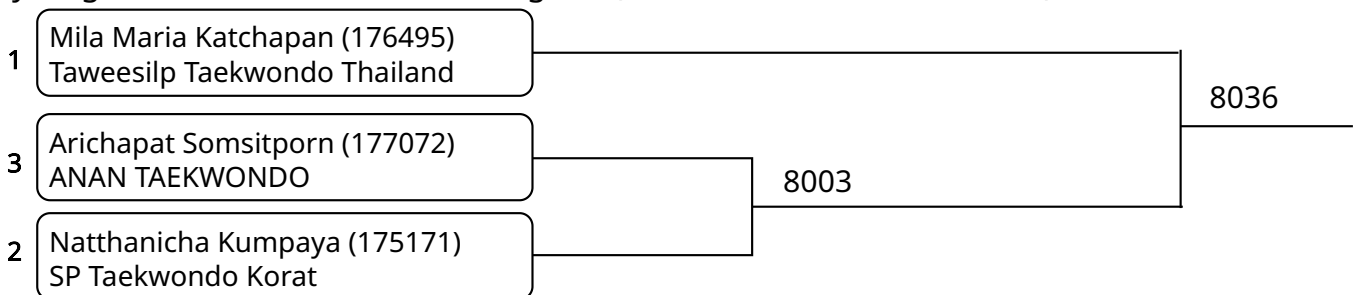

Kyorugi C_7-8Yrs. Female C 22-24 Kg. G3 (Court: 8, Match: 2, Entries: 3)