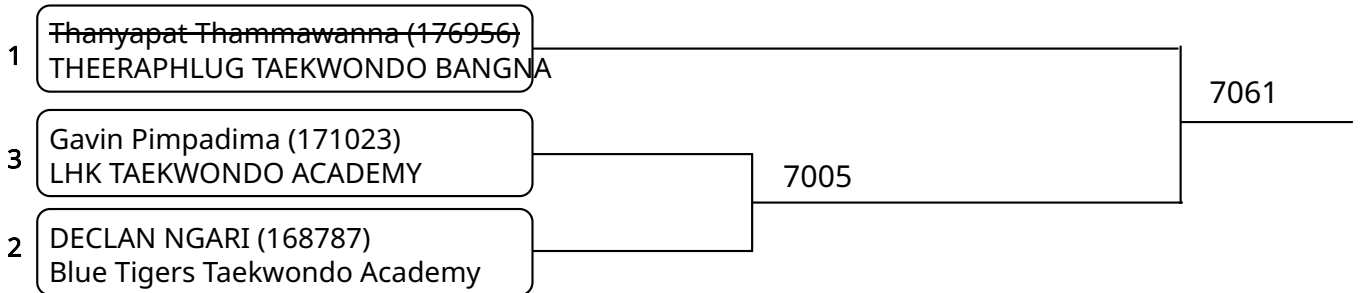

Kyorugi C_7-8Yrs. Male D 24-27 Kg. G3 (Court: 7, Match: 2, Entries: 3)