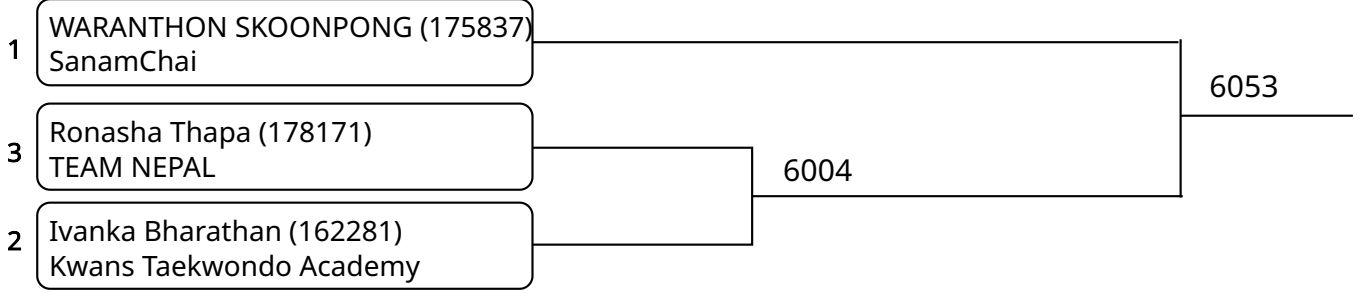

Kyorugi B 12-14Yrs. Female E 41-44 Kg. G3 (Court: 6, Match: 2, Entries: 3)