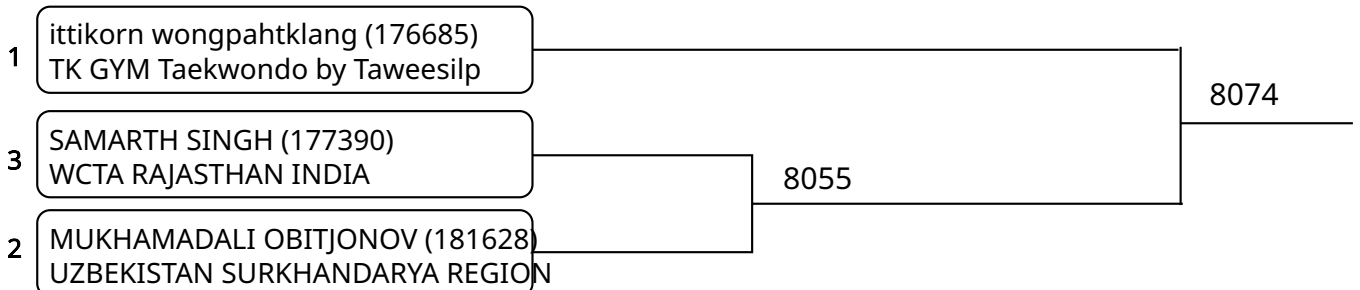

Kyorugi B 15-17Yrs. Male B 45-48 Kg. G2 (Court: 8, Match: 2, Entries: 3)