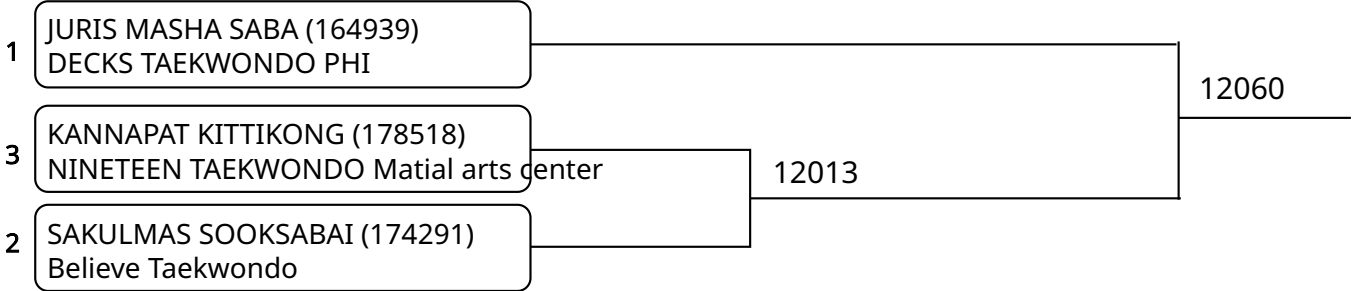

Kyorugi C 5-6Yrs. Female B 18-20 Kg. G2 (Court: 12, Match: 2, Entries: 3)

Kyorugi C 5-6Yrs. Female B 18-20 Kg. G3 (Court: 12, Match: 2, Entries: 3)

Kyorugi C 5-6Yrs. Female C 20-22 Kg. G1 (Court: 12, Match: 2, Entries: 3)