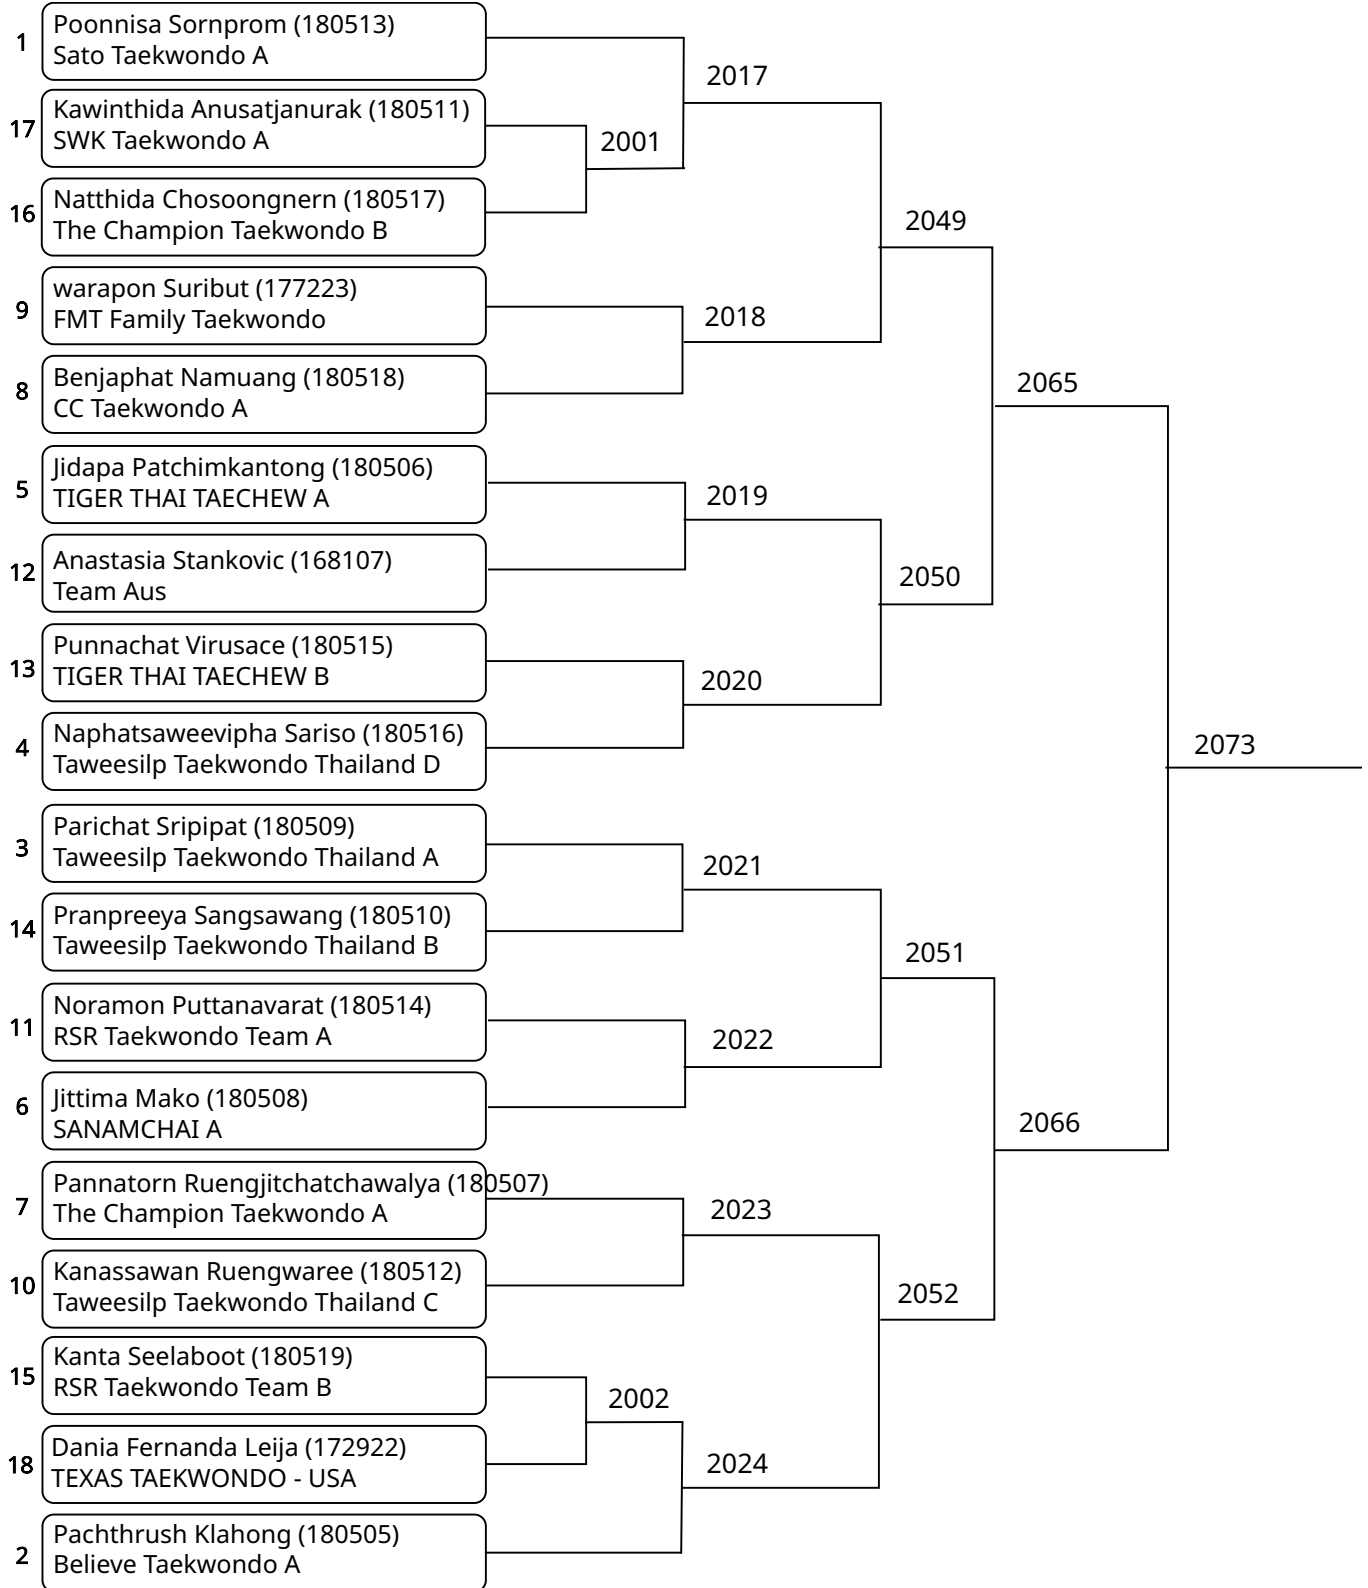

Court: 2

2025-08-10

Kyorugi-PSS A 12-14Yrs. Female D 37-41 Kg. (Court: 2, Match: 22, Entries: 23)

The 8th Heroes Taekwondo International Championship 2025

Court: 2

2025-08-10

Kyorugi-PSS A 12-14Yrs. Female E 41-44 Kg. (Court: 2, Match: 17, Entries: 18)