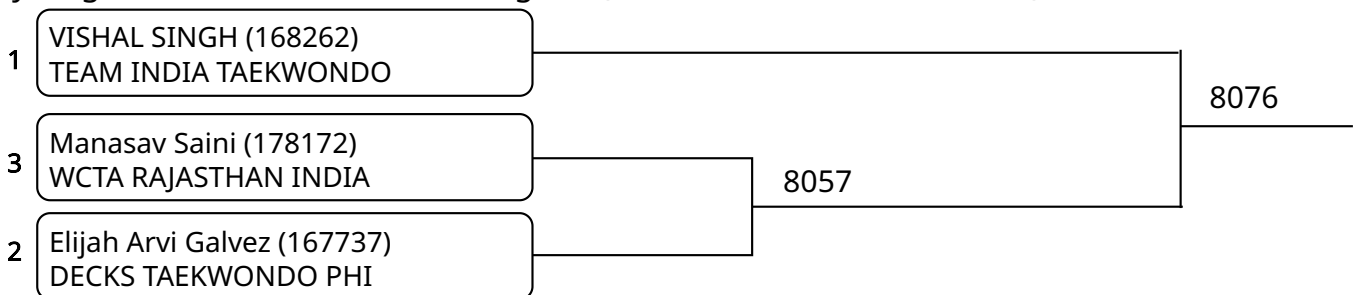

Kyorugi B 15-17Yrs. Male C 48-51 Kg. G4 (Court: 8, Match: 2, Entries: 3)