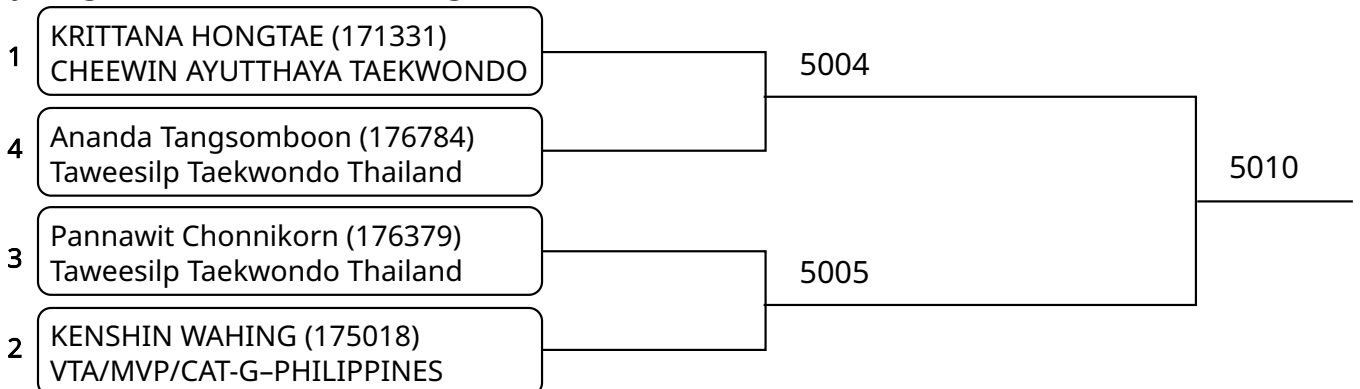

Kyorugi B 5-6Yrs. Male F +27 Kg. (Court: 5, Match: 3, Entries: 4)