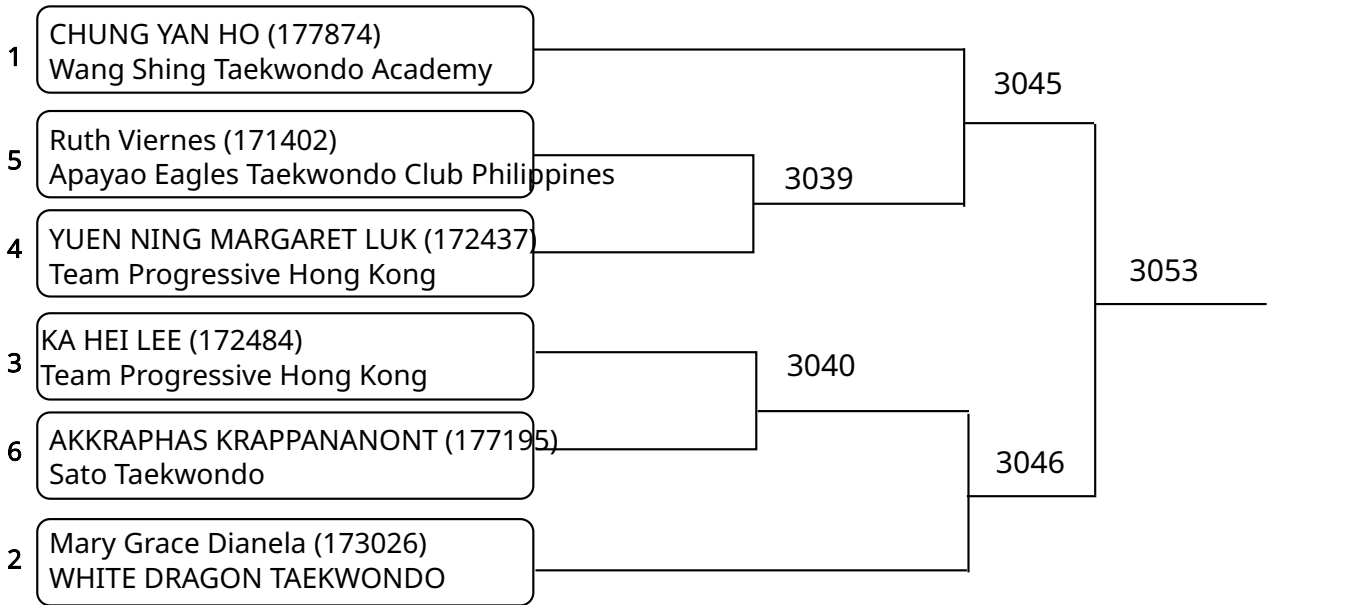

Kyorugi A 30Yrs.+ Female A -55 Kg. (Court: 3, Match: 5, Entries: 6)