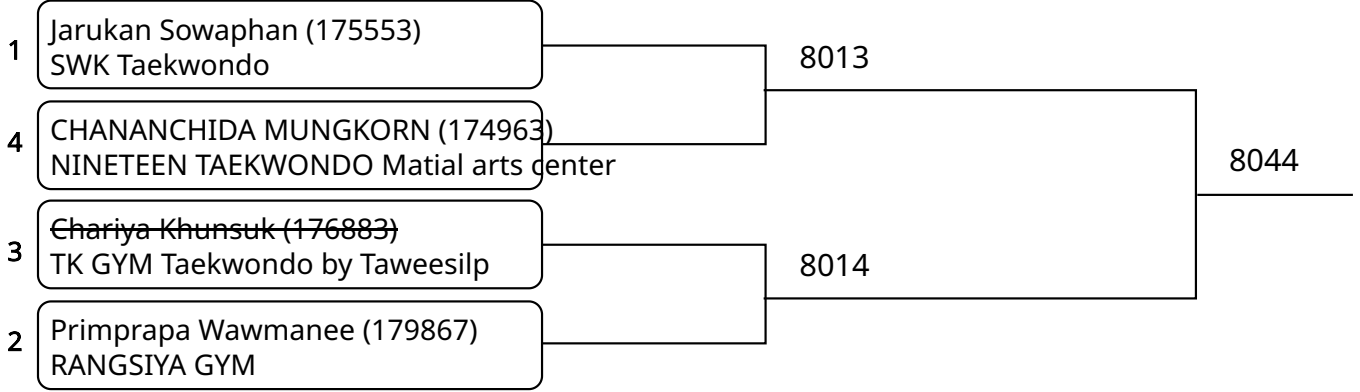

Kyorugi C _7-8Yrs. Female A -20 Kg. G2 (Court: 8, Match: 2, Entries: 3)

Kyorugi C _7-8Yrs. Female A -20 Kg. G3 (Court: 8, Match: 3, Entries: 4)

2025-08-10

Kyorugi C _7-8Yrs. Female A -20 Kg. G4 (Court: 8, Match: 3, Entries: 4)