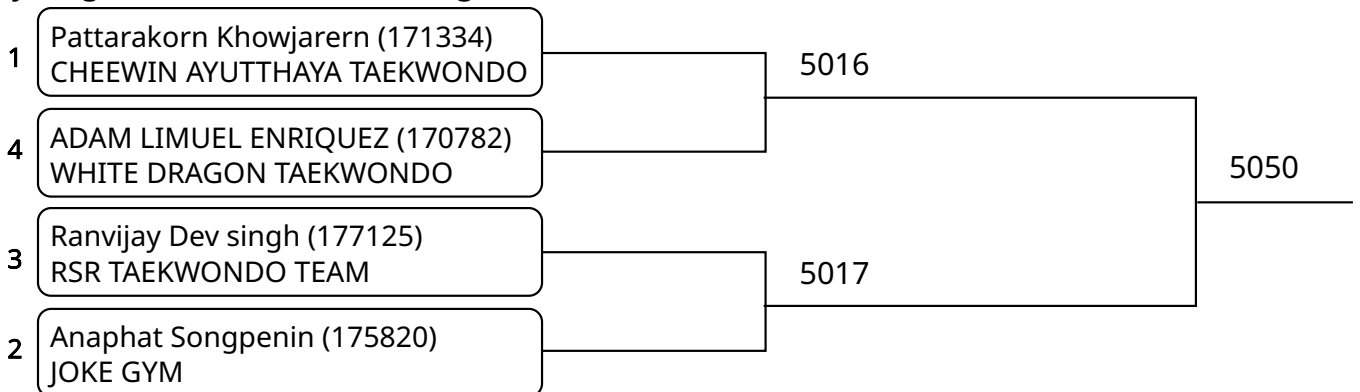

Kyorugi B _7-8Yrs. Male A -20 Kg. G2 (Court: 5, Match: 3, Entries: 4)

2025-08-10

Kyorugi B _7-8Yrs. Male A -20 Kg. G3 (Court: 5, Match: 3, Entries: 4)

1	Phongsura Thongkham (175793) THEERAPHLUG TAEKWONDO BANGNA	5018	5051
4	THANAPAT KLIWSUMPHAN (176932) K.C.S. Academy of Taekwondo		
3	Shing Long Yip (177890) Wang Shing Taekwondo Academy	5019	
2	Phumiphat Khongsawat (171168) CHEEWIN AYUTTHAYA TAEKWONDO		