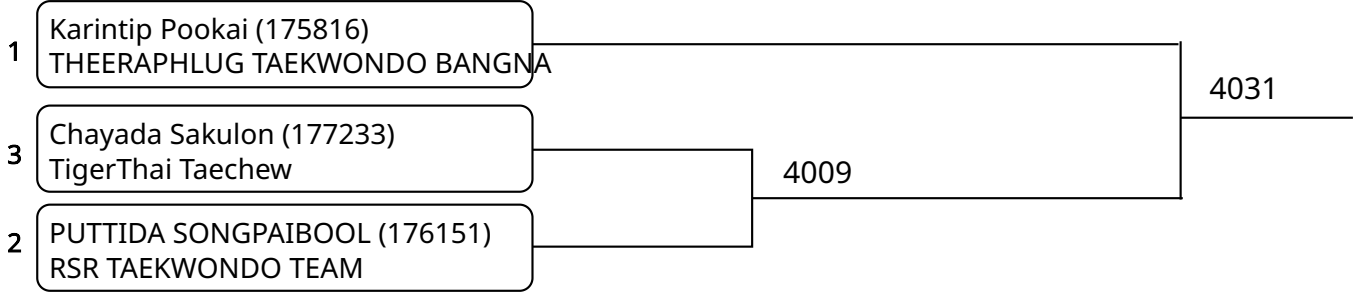

2025-08-10

Kyorugi B _7-8Yrs. Female A -20 Kg. G3 (Court: 4, Match: 2, Entries: 3)