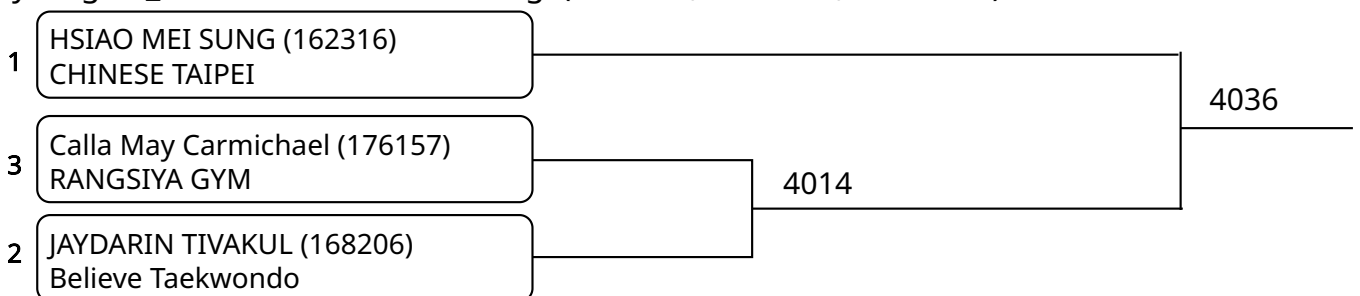

Kyorugi B _7-8Yrs. Female E 27-30 Kg. (Court: 4, Match: 2, Entries: 3)