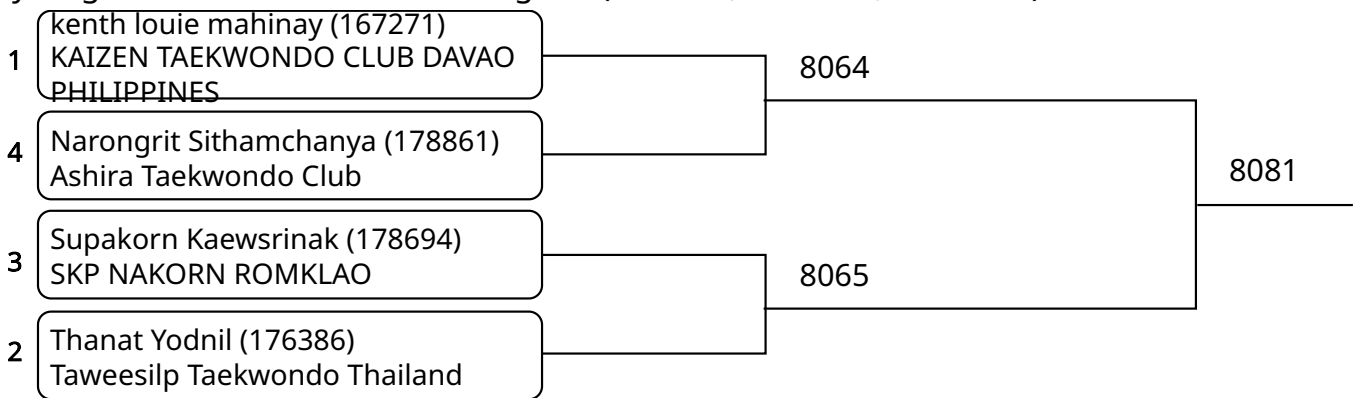

Kyorugi B 15-17Yrs. Male C 48-51 Kg. G2 (Court: 8, Match: 3, Entries: 4)