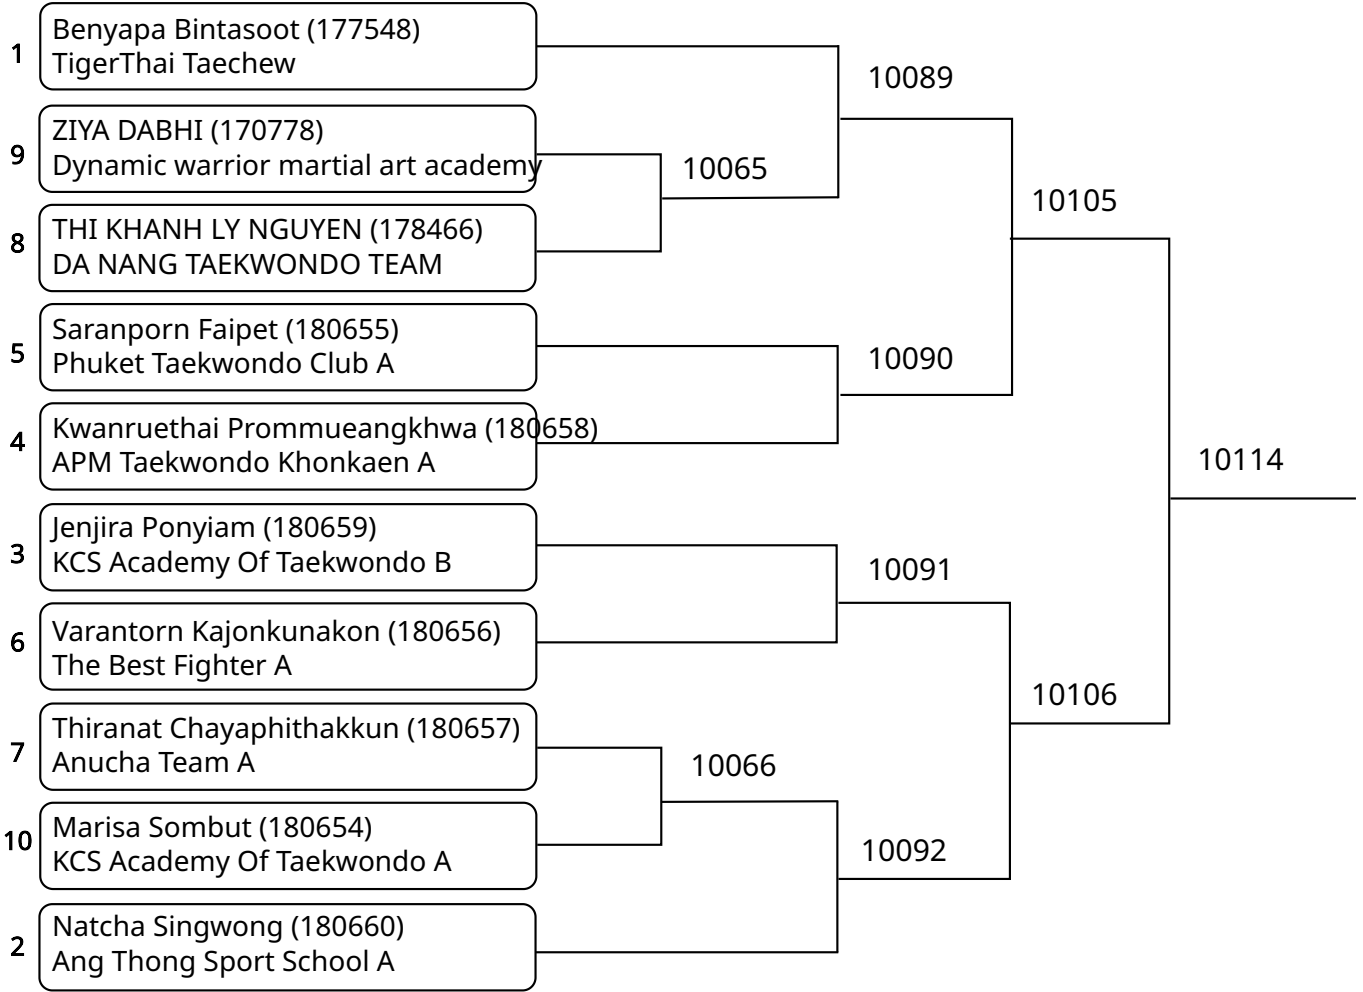

2025-08-10

Court: 10

Kyorugi-PSS A 15-17Yrs. Female E 49-52 Kg. (Court: 10, Match: 14, Entries: 15)

Kyorugi-PSS A 15-17Yrs. Female F 52-55 Kg. (Court: 10, Match: 9, Entries: 10)

Kyorugi-PSS A 15-17Yrs. Female G 55-59 Kg. (Court: 10, Match: 7, Entries: 8)