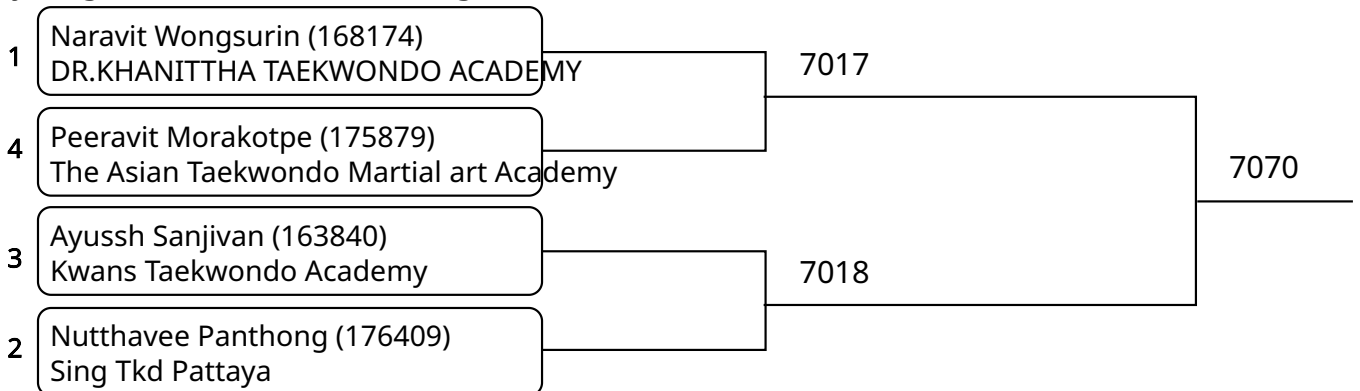

Kyorugi C _7-8Yrs. Male A -20 Kg. G4 (Court: 7, Match: 3, Entries: 4)