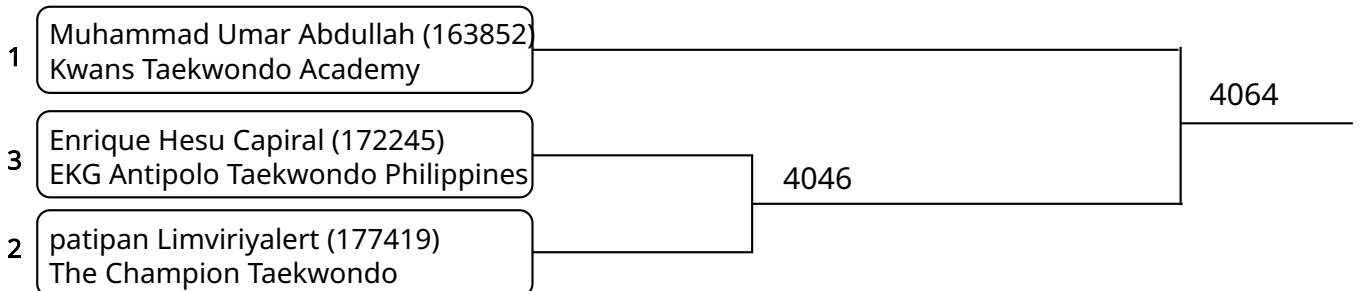

Kyorugi B 12-14Yrs. Male E 45-49 Kg. G1 (Court: 4, Match: 2, Entries: 3)