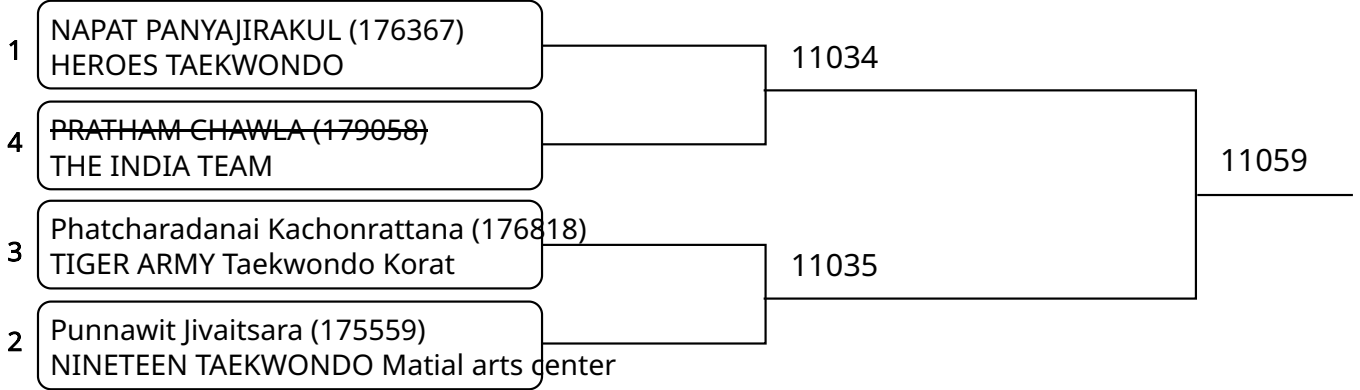

Kyorugi C 5-6Yrs. Male E 24-27 Kg. G1 (Court: 11, Match: 3, Entries: 4)