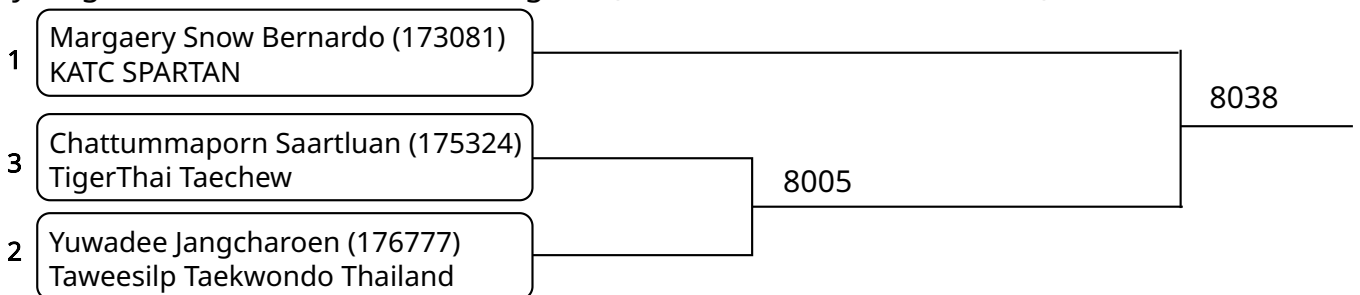

Kyorugi C _7-8Yrs. Female E 27-30 Kg. G1 (Court: 8, Match: 2, Entries: 3)