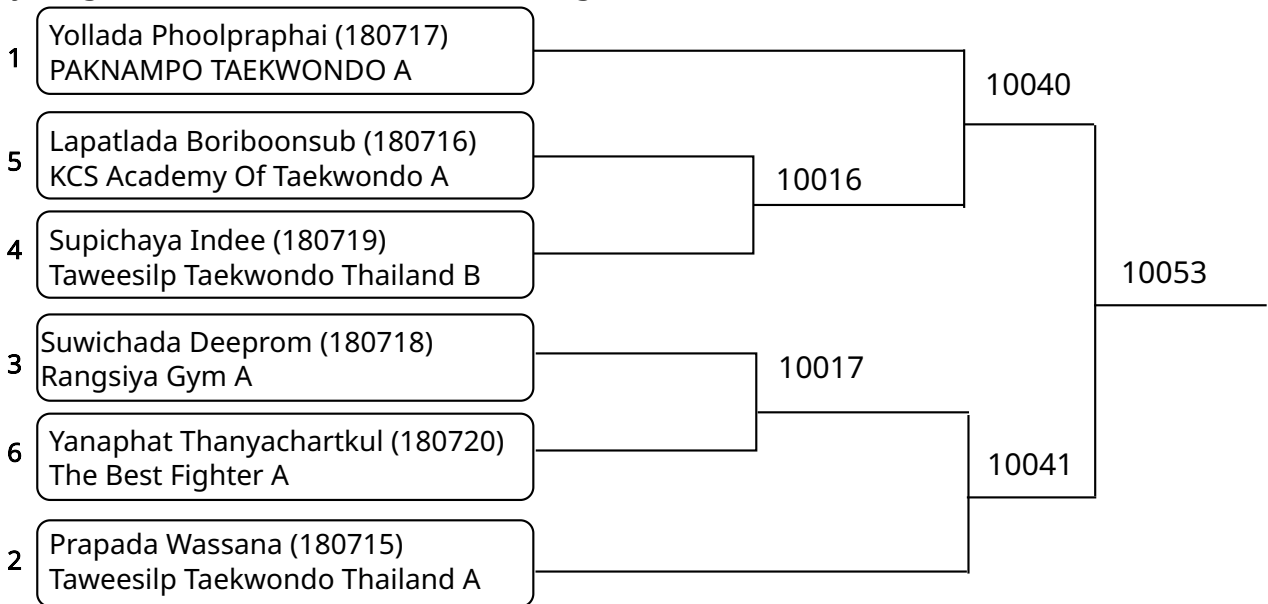

Kyorugi-PSS A 12-14Yrs. Female J +59 Kg. (Court: 10, Match: 5, Entries: 6)