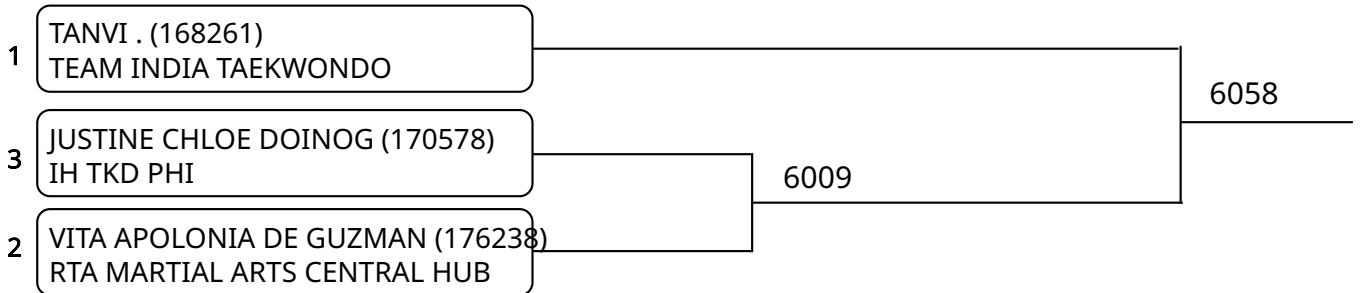

Kyorugi B 12-14Yrs. Female H 51-55 Kg. G4 (Court: 6, Match: 2, Entries: 3)