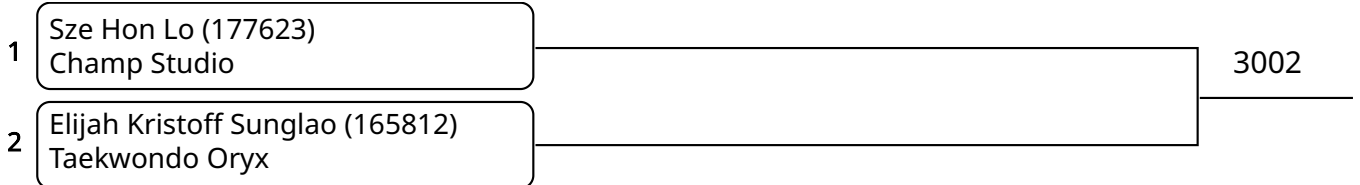

Kyorugi-PSS A 15-17Yrs. Male J +78 Kg. (Court: 2, Match: 8, Entries: 9)

2025-08-10

Kyorugi A 5-6Yrs. Male B 18-20 Kg. (Court: 3, Match: 2, Entries: 3)

Kyorugi A 5-6Yrs. Male C 20-22 Kg. (Court: 3, Match: 1, Entries: 2)