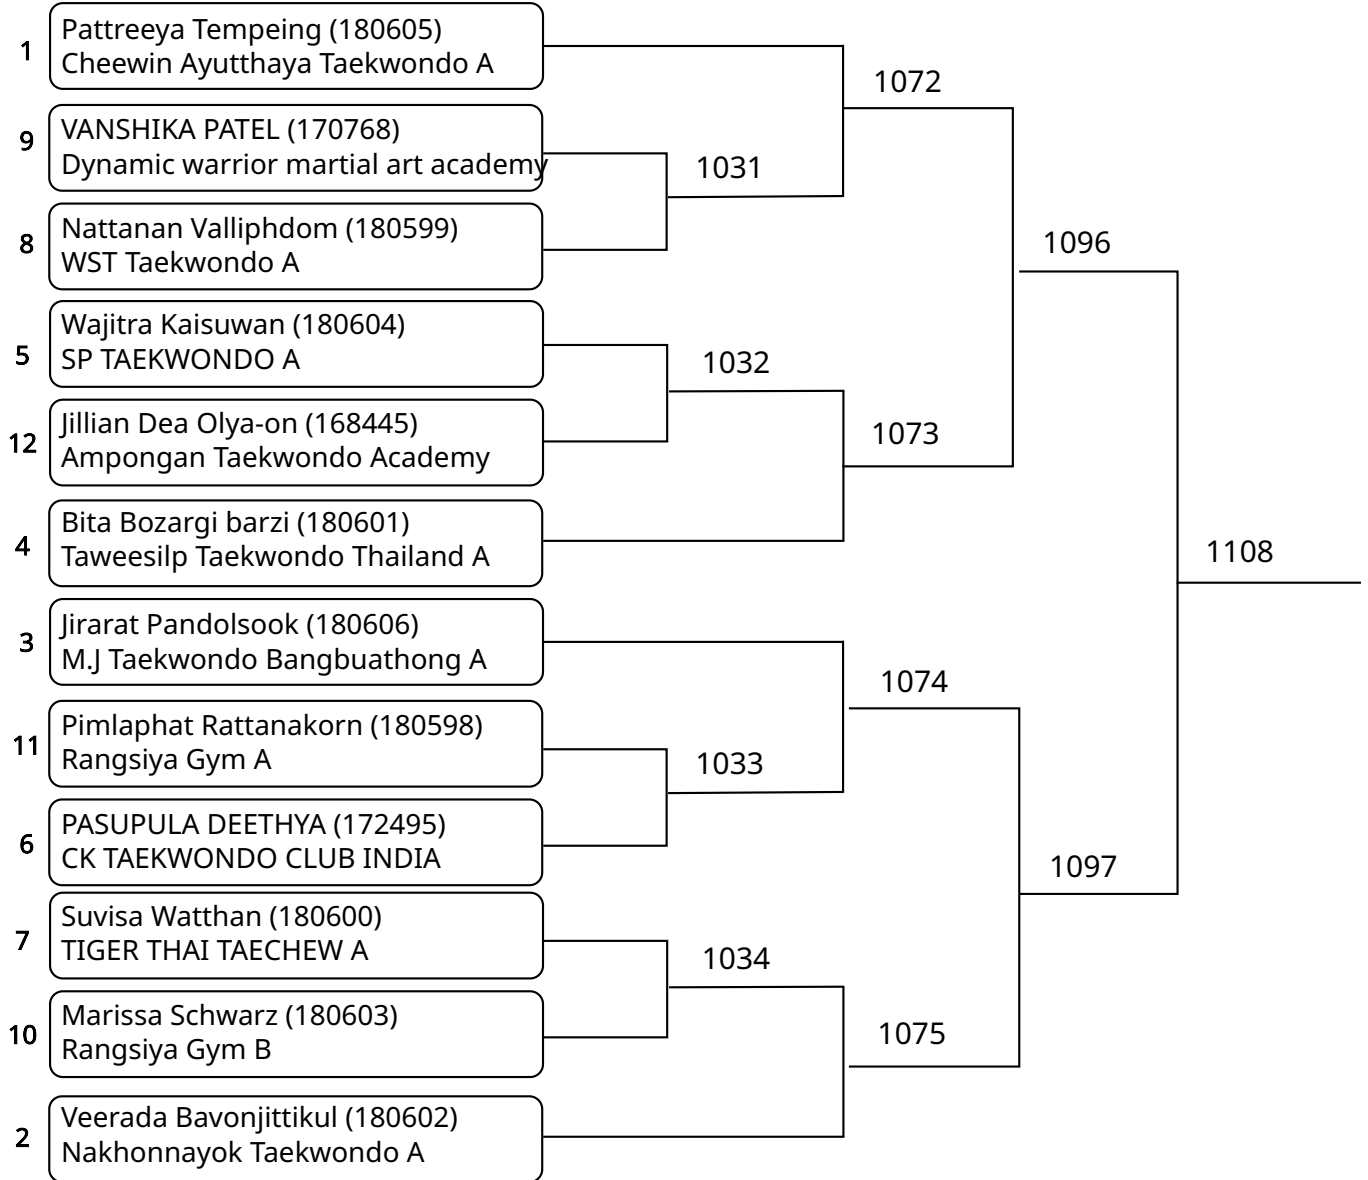

The 8th Heroes Taekwondo International Championship 2025

Court: 1

2025-08-10

Kyorugi-PSS A 12-14Yrs. Female G 47-51 Kg. (Court: 1, Match: 11, Entries: 12)