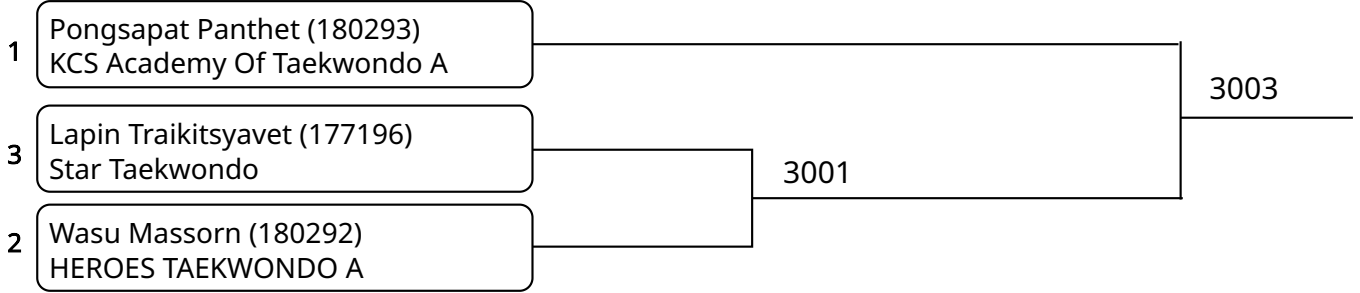

2025-08-10

Kyorugi A 5-6Yrs. Male B 18-20 Kg. (Court: 3, Match: 2, Entries: 3)