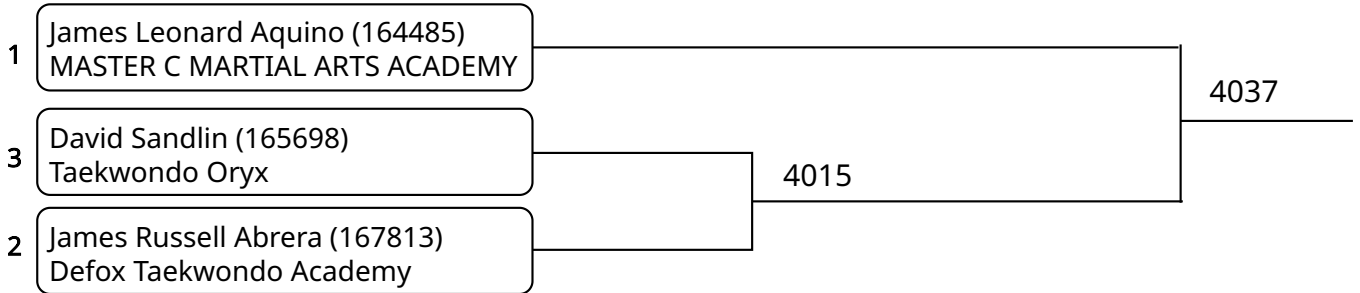

Kyorugi B _7-8Yrs. Male E 27-30 Kg. G2 (Court: 4, Match: 2, Entries: 3)