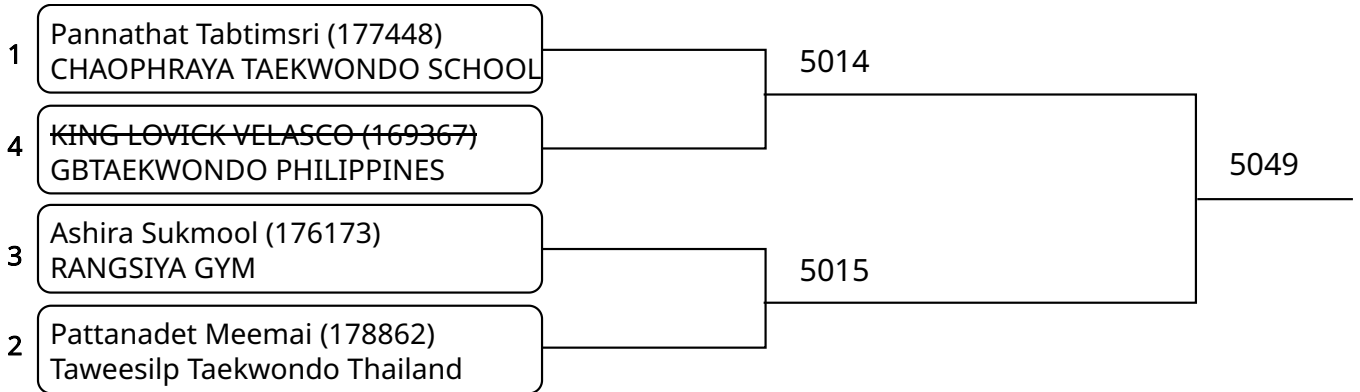

Kyorugi B _7-8Yrs. Male A -20 Kg. G2 (Court: 5, Match: 3, Entries: 4)

2025-08-10

Kyorugi B _7-8Yrs. Male A -20 Kg. G3 (Court: 5, Match: 3, Entries: 4)

1	Phongsura Thongkham (175793) THEERAPHLUG TAEKWONDO BANGNA	5018	5051
4	THANAPAT KLIWSUMPHAN (176932) K.C.S. Academy of Taekwondo		
3	Shing Long Yip (177890) Wang Shing Taekwondo Academy	5019	
2	Phumiphat Khongsawat (171168) CHEEWIN AYUTTHAYA TAEKWONDO		