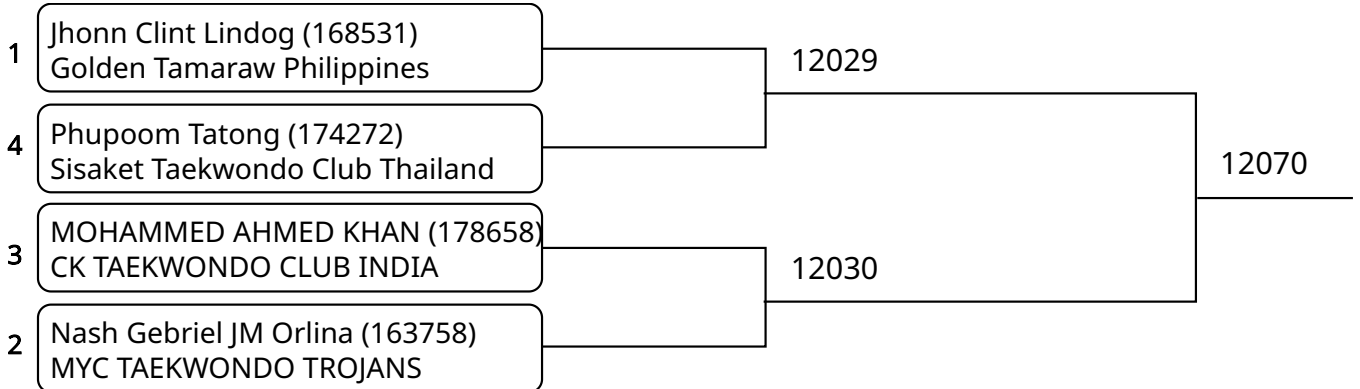

Kyorugi B 12-14Yrs. Male D 41-45 Kg. G1 (Court: 12, Match: 3, Entries: 4)

Kyorugi B 12-14Yrs. Male D 41-45 Kg. G2 (Court: 12, Match: 3, Entries: 4)

Kyorugi B 12-14Yrs. Male D 41-45 Kg. G3 (Court: 12, Match: 3, Entries: 4)