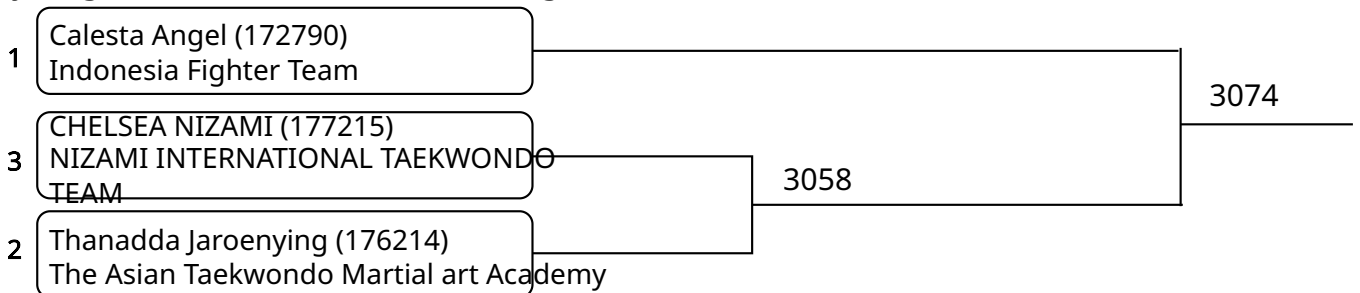

Kyorugi B 15-17Yrs. Female I 63-68 Kg. G2 (Court: 3, Match: 2, Entries: 3)