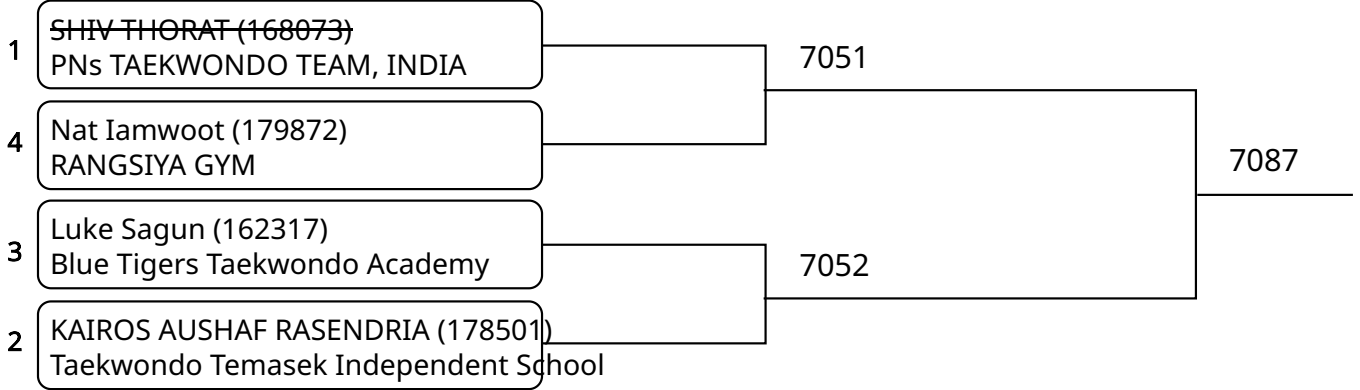

2025-08-10

Kyorugi C _7-8Yrs. Male F 30-34 Kg. G1 (Court: 7, Match: 3, Entries: 4)