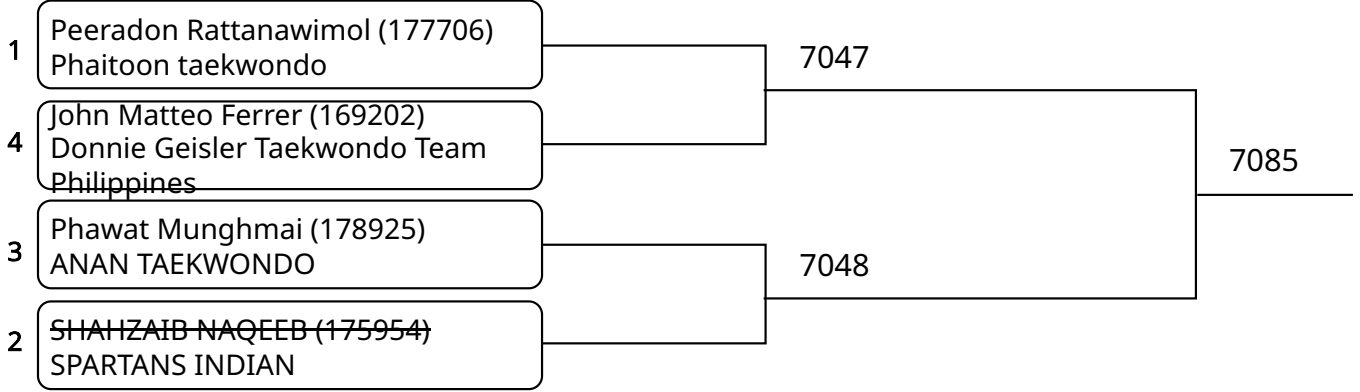

Kyorugi C_7-8Yrs. Male D 24-27 Kg. G3 (Court: 7, Match: 2, Entries: 3)

Kyorugi C_7-8Yrs. Male D 24-27 Kg. G4 (Court: 7, Match: 2, Entries: 3)

2025-08-10

Kyorugi C _7-8Yrs. Male E 27-30 Kg. G1 (Court: 7, Match: 3, Entries: 4)