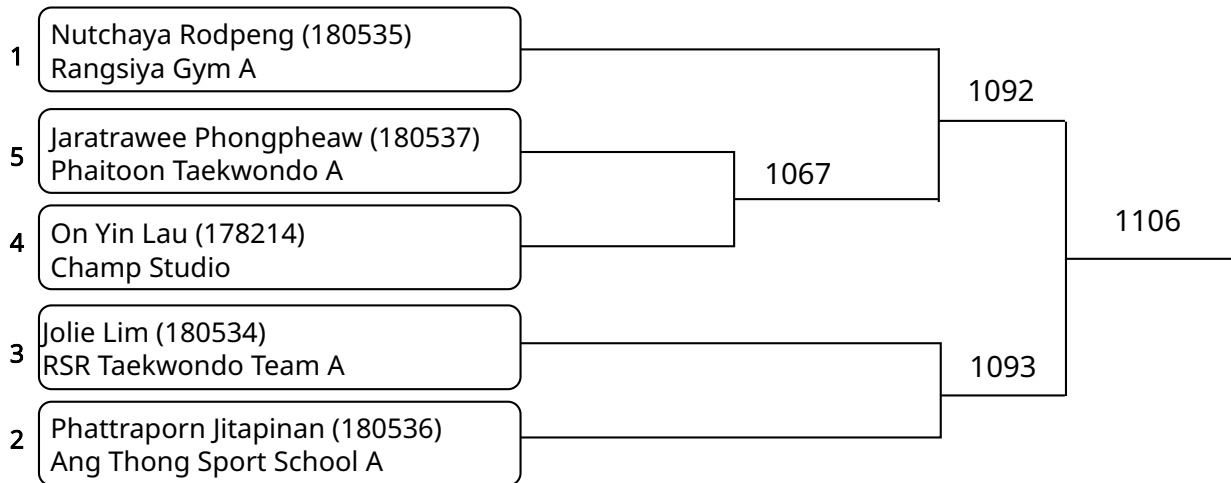

Kyorugi-PSS A 15-17Yrs. Female B 42-44 Kg. (Court: 1, Match: 4, Entries: 5)