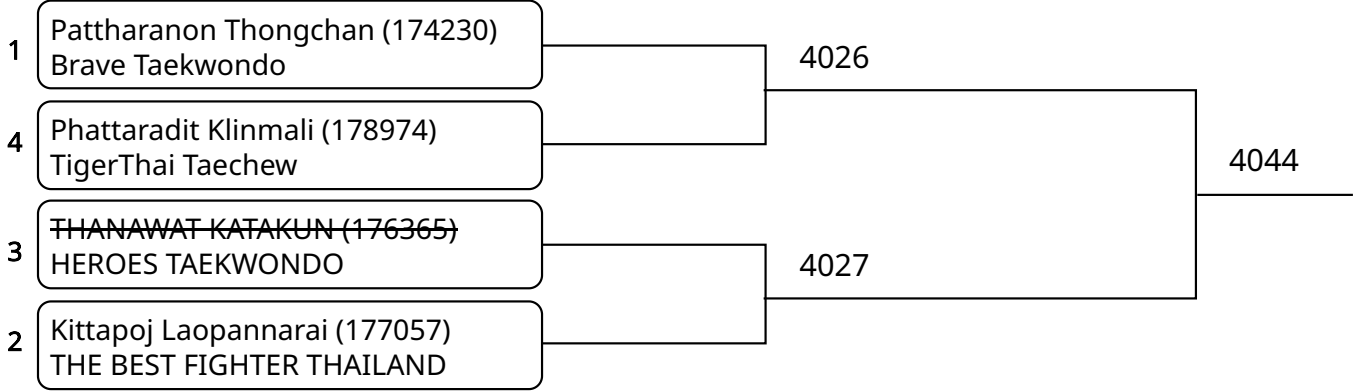

2025-08-10

Kyorugi B _7-8Yrs. Male E 27-30 Kg. G1 (Court: 4, Match: 3, Entries: 4)