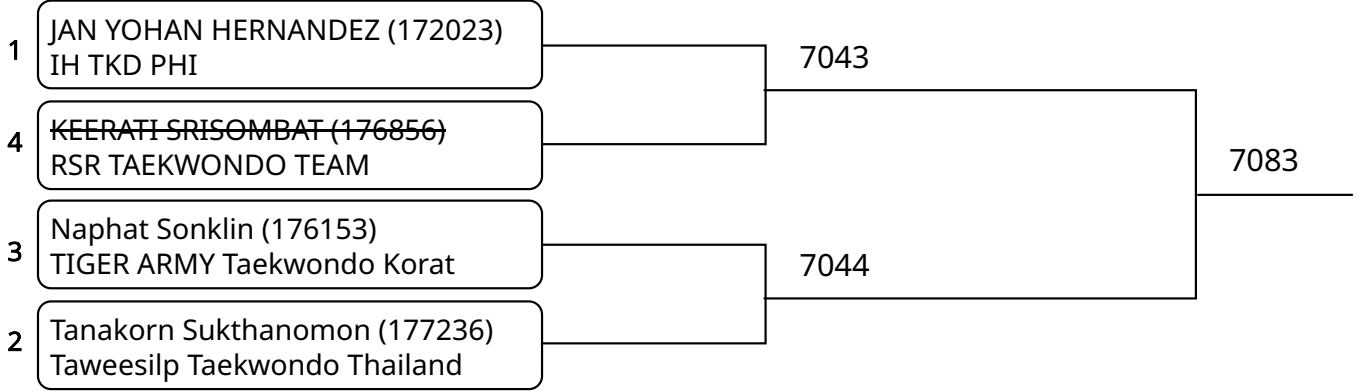

2025-08-10

Kyorugi C_7-8Yrs. Male D 24-27 Kg. G1 (Court: 7, Match: 3, Entries: 4)