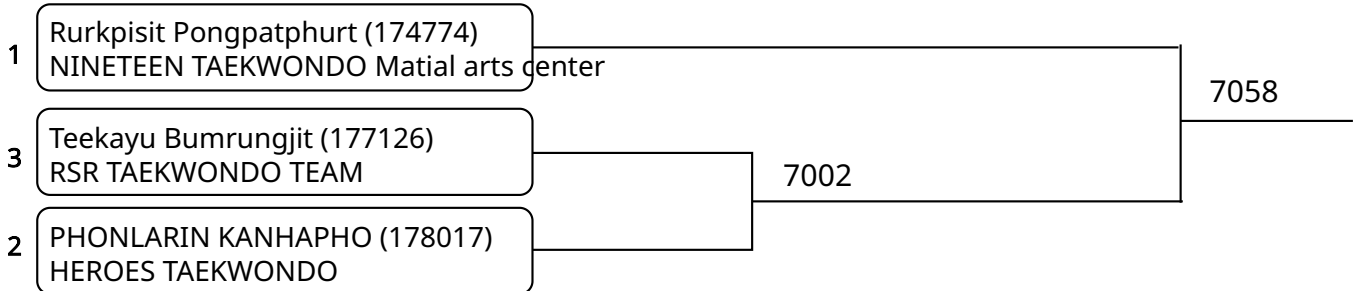

Kyorugi C _7-8Yrs. Male C 22-24 Kg. G5 (Court: 7, Match: 2, Entries: 3)