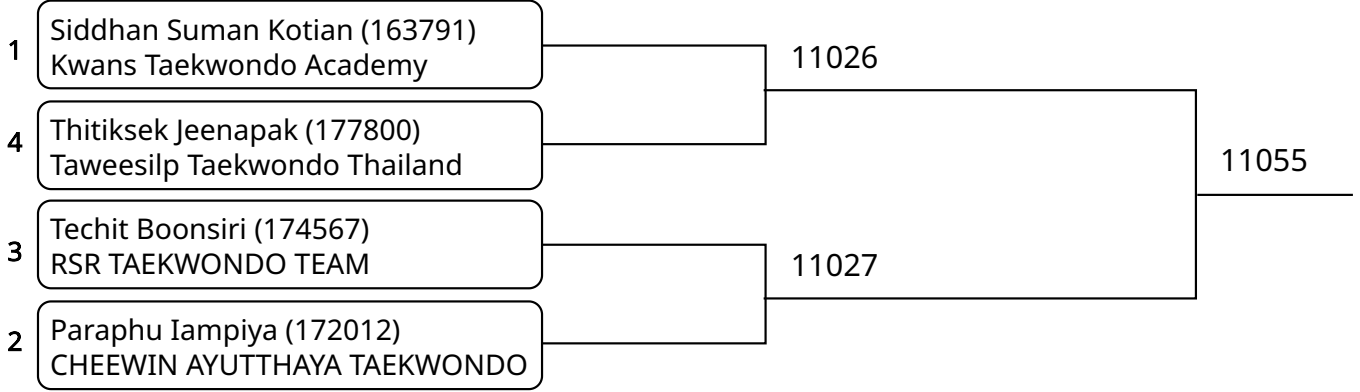

Kyorugi C 5-6Yrs. Male A -18 Kg. G7 (Court: 11, Match: 3, Entries: 4)

Kyorugi C 5-6Yrs. Male B 18-20 Kg. G1 (Court: 11, Match: 3, Entries: 4)

2025-08-10

Kyorugi C 5-6Yrs. Male B 18-20 Kg. G2 (Court: 11, Match: 3, Entries: 4)