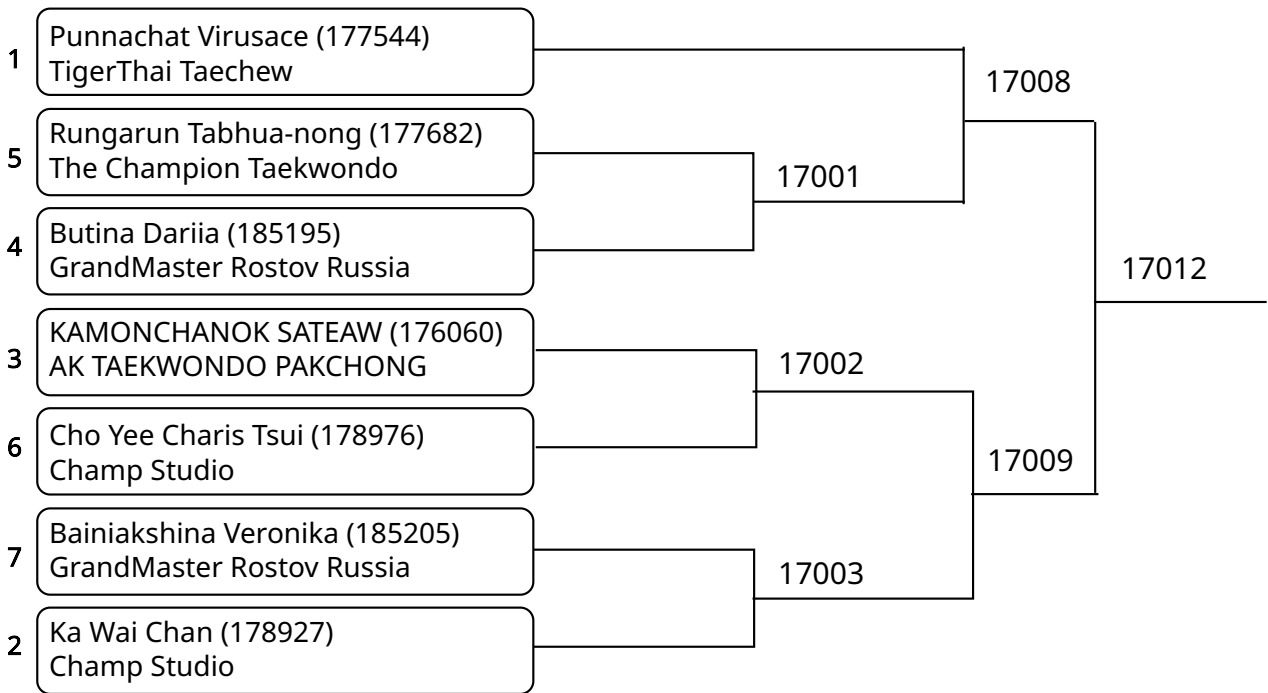

Kyourugi-Team3 OPEN U14 Yrs. Team Female 150 Kg. (Court: 17, Match: 6, Entries: 7)