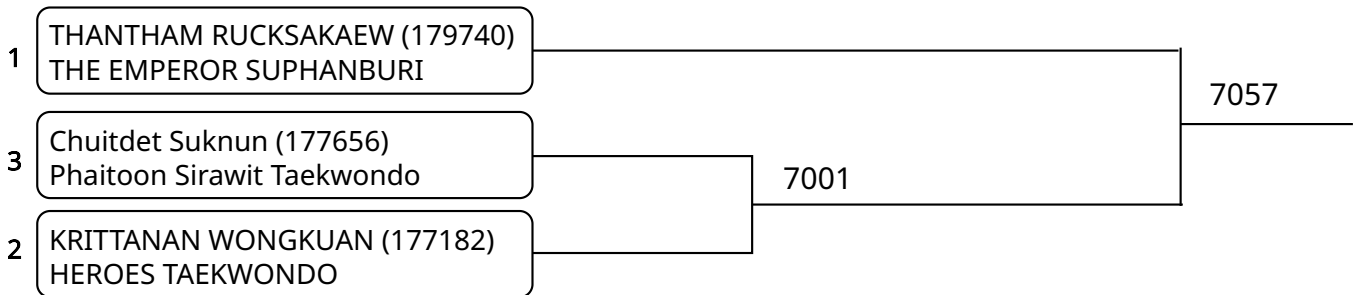

Kyorugi C _7-8Yrs. Male A -20 Kg. G7 (Court: 7, Match: 2, Entries: 3)