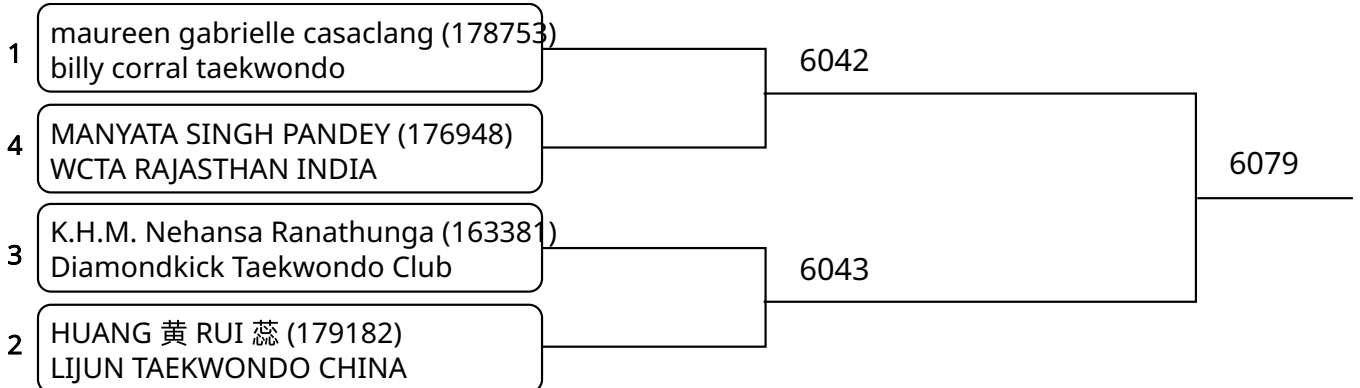

2025-08-10

Kyorugi B 15-17Yrs. Female A -42 Kg. G3 (Court: 6, Match: 2, Entries: 3)

Kyorugi B 15-17Yrs. Female C 44-46 Kg. G1 (Court: 6, Match: 3, Entries: 4)

Kyorugi B 15-17Yrs. Female C 44-46 Kg. G2 (Court: 6, Match: 3, Entries: 4)