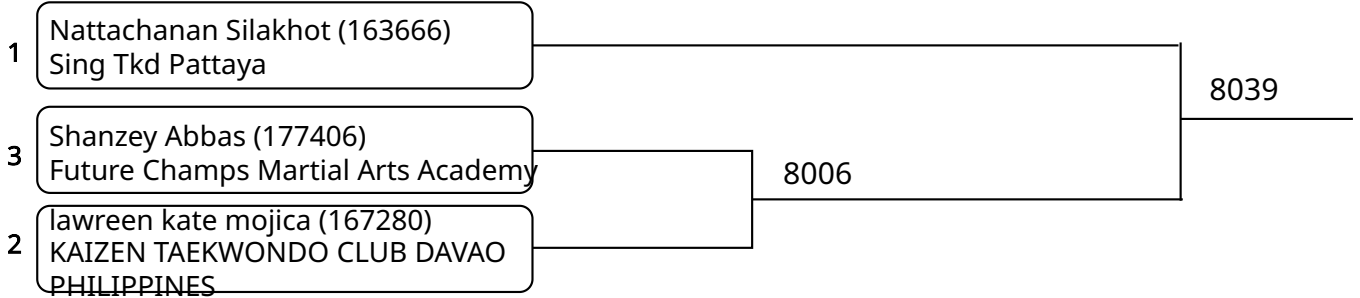

Kyorugi C _7-8Yrs. Female F 30-34 Kg. G2 (Court: 8, Match: 2, Entries: 3)