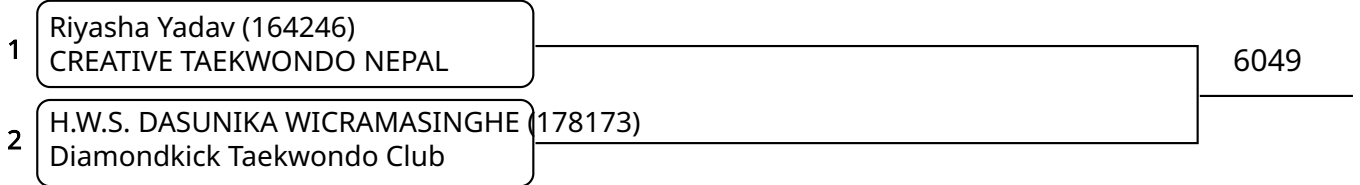

Kyorugi B 12-14Yrs. Female E 41-44 Kg. G4 (Court: 6, Match: 1, Entries: 2)