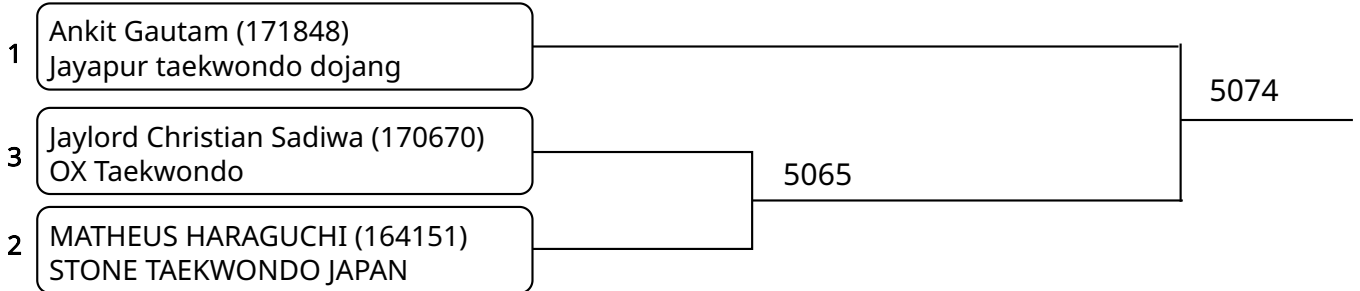

Kyorugi B 15-17Yrs. Male E 55-59 Kg. G3 (Court: 5, Match: 2, Entries: 3)