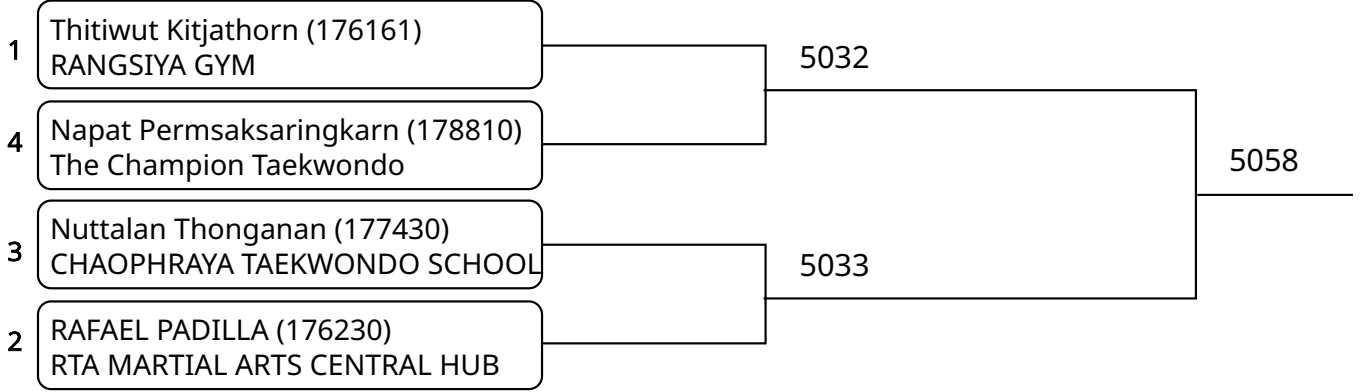

2025-08-10

Kyorugi B _7-8Yrs. Male C 22-24 Kg. G4 (Court: 5, Match: 3, Entries: 4)