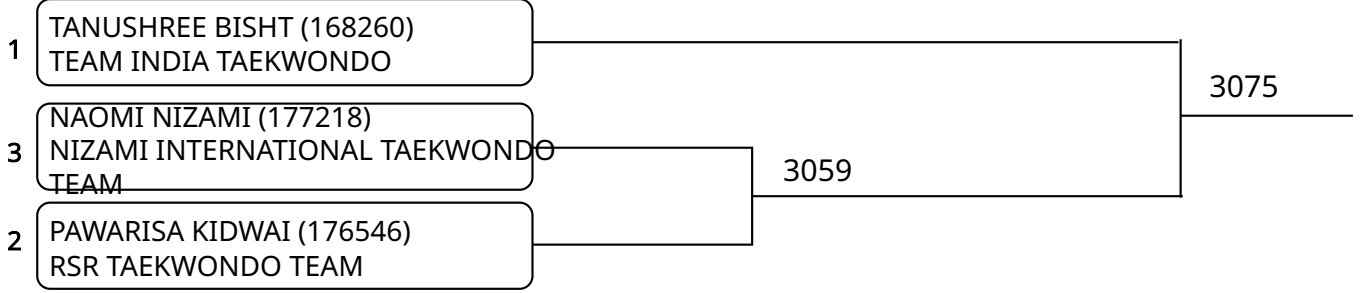

2025-08-10

Kyorugi B 15-17Yrs. Female J +68 Kg. (Court: 3, Match: 2, Entries: 3)