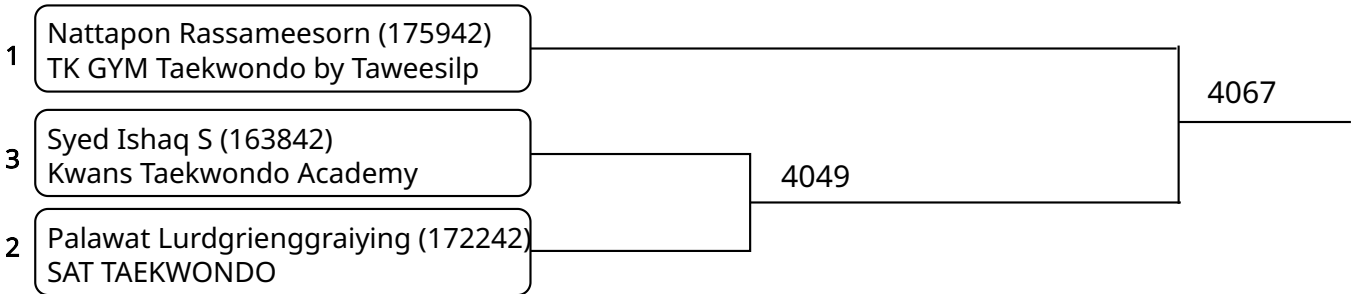

2025-08-10

Kyorugi B 12-14Yrs. Male E 45-49 Kg. G2 (Court: 4, Match: 2, Entries: 3)

Kyorugi B 12-14Yrs. Male E 45-49 Kg. G3 (Court: 4, Match: 2, Entries: 3)

Kyorugi B 12-14Yrs. Male E 45-49 Kg. G4 (Court: 4, Match: 2, Entries: 3)