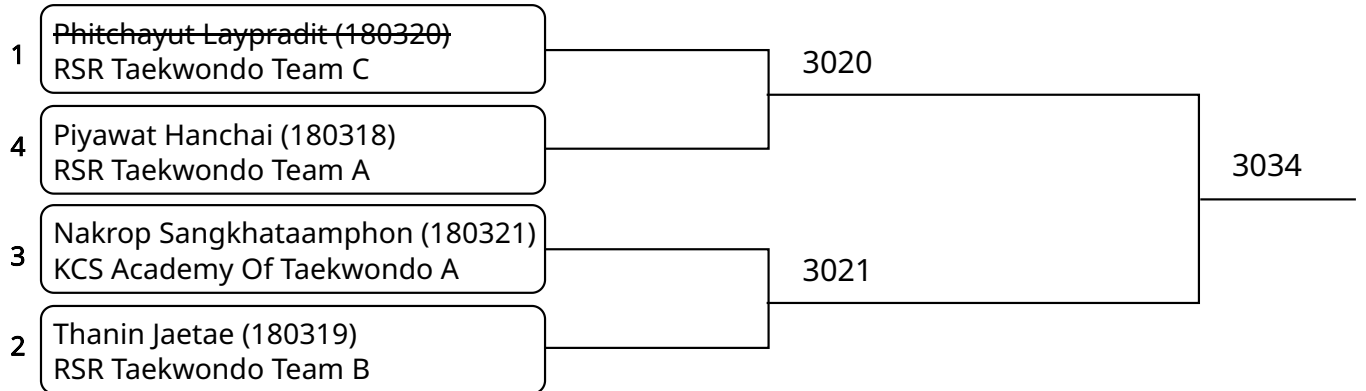

2025-08-10

Kyorugi A _7-8Yrs. Male B 20-22 Kg. (Court: 3, Match: 5, Entries: 6)

Kyorugi A _7-8Yrs. Male C 22-24 Kg. (Court: 3, Match: 5, Entries: 6)

Kyorugi A _7-8Yrs. Male D 24-27 Kg. (Court: 3, Match: 3, Entries: 4)