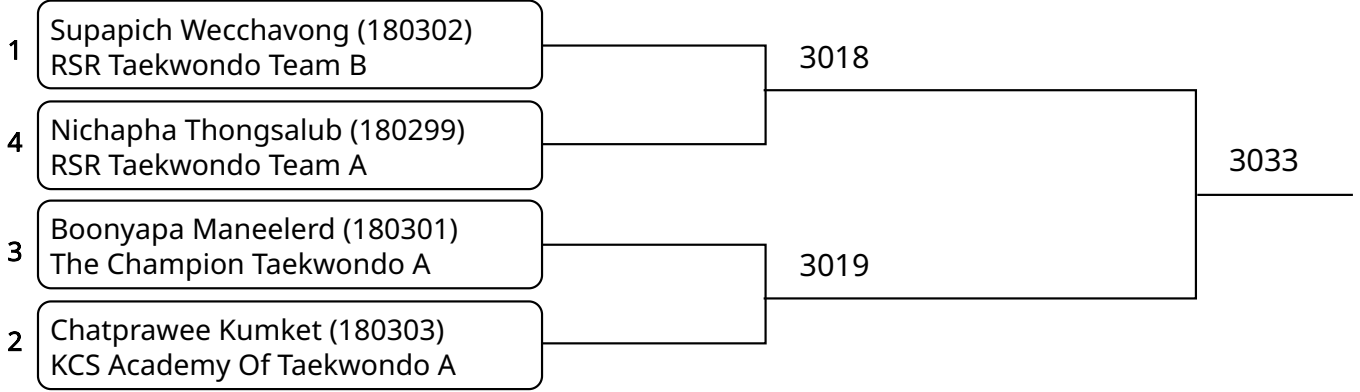

2025-08-10

Kyorugi A _7-8Yrs. Female C 22-24 Kg. (Court: 3, Match: 3, Entries: 4)