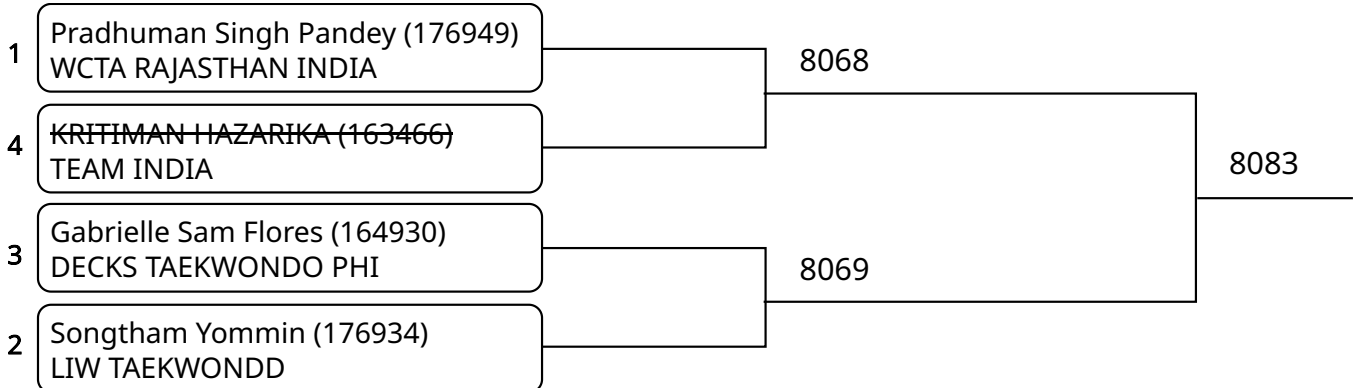

2025-08-10

Kyorugi B 15-17Yrs. Male C 48-51 Kg. G5 (Court: 8, Match: 2, Entries: 3)

Kyorugi B 15-17Yrs. Male D 51-55 Kg. G1 (Court: 8, Match: 3, Entries: 4)

Kyorugi B 15-17Yrs. Male D 51-55 Kg. G2 (Court: 8, Match: 3, Entries: 4)