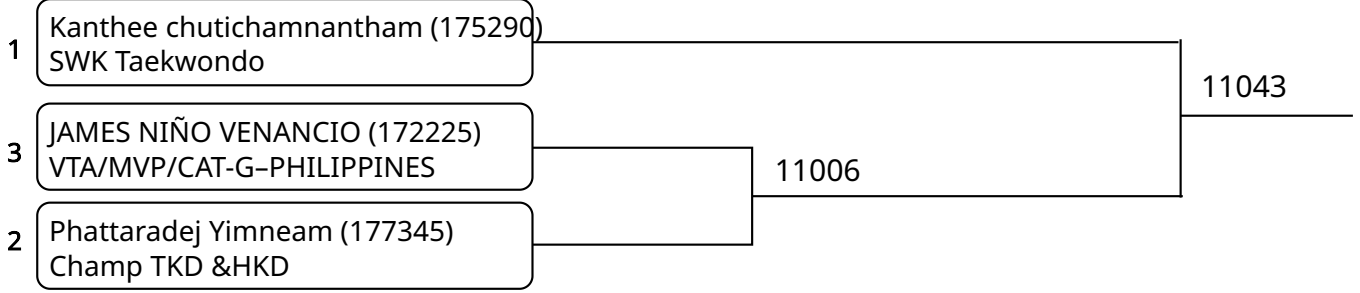

Kyorugi C 5-6Yrs. Male C 20-22 Kg. G4 (Court: 11, Match: 2, Entries: 3)

Kyorugi C 5-6Yrs. Male D 22-24 Kg. G1 (Court: 11, Match: 2, Entries: 3)

Kyorugi C 5-6Yrs. Male D 22-24 Kg. G2 (Court: 11, Match: 2, Entries: 3)