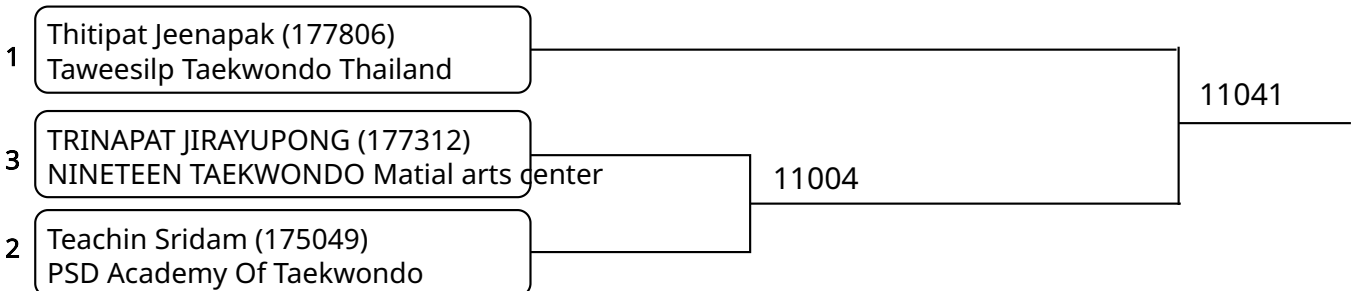

Kyorugi C 5-6Yrs. Male C 20-22 Kg. G4 (Court: 11, Match: 2, Entries: 3)