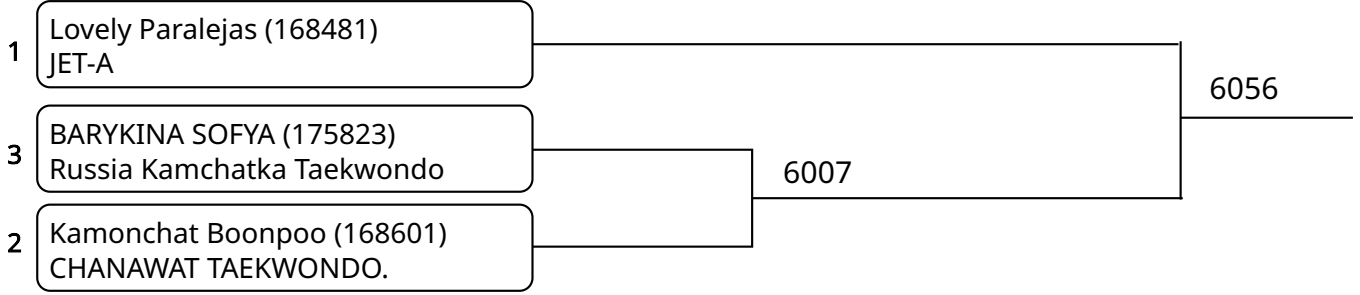

Kyorugi B 12-14Yrs. Female G 47-51 Kg. G2 (Court: 6, Match: 2, Entries: 3)

Kyorugi B 12-14Yrs. Female G 47-51 Kg. G3 (Court: 6, Match: 2, Entries: 3)

2025-08-10

Kyorugi B 12-14Yrs. Female H 51-55 Kg. G1 (Court: 6, Match: 2, Entries: 3)