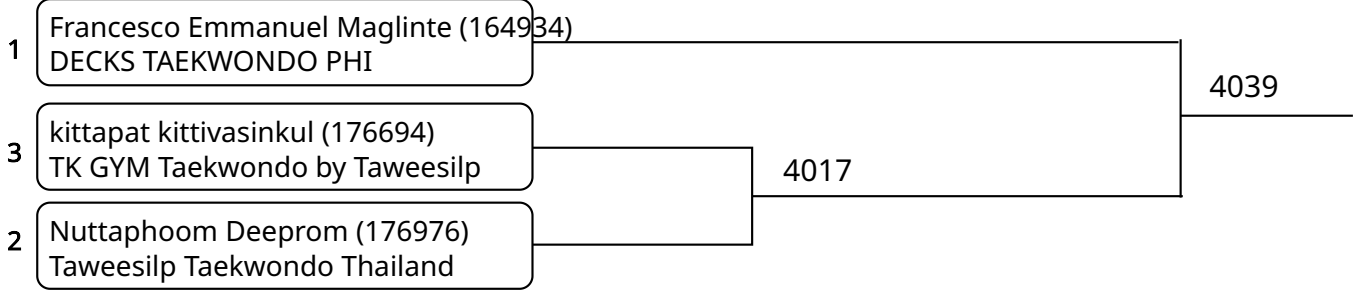

2025-08-10

Kyorugi B _7-8Yrs. Male H +38 Kg. (Court: 4, Match: 2, Entries: 3)