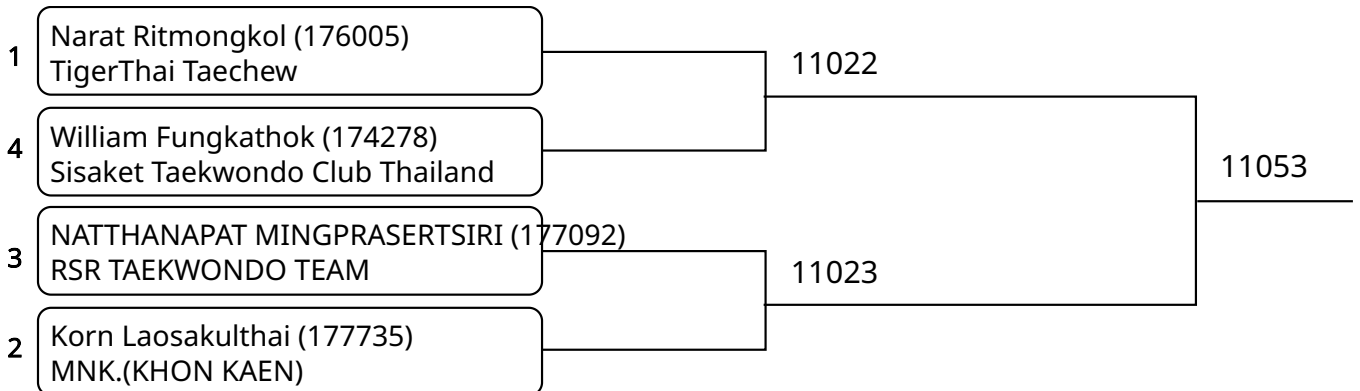

Kyorugi C 5-6Yrs. Male A -18 Kg. G7 (Court: 11, Match: 3, Entries: 4)