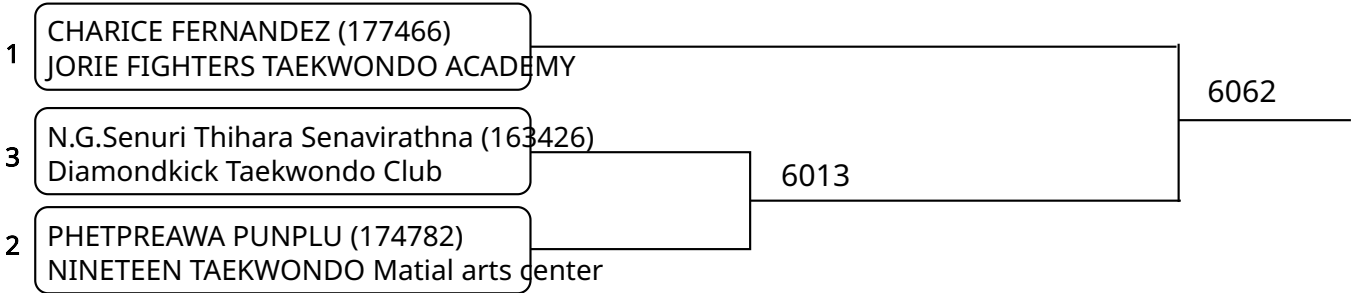

Kyorugi B 15-17Yrs. Female A -42 Kg. G1 (Court: 6, Match: 2, Entries: 3)