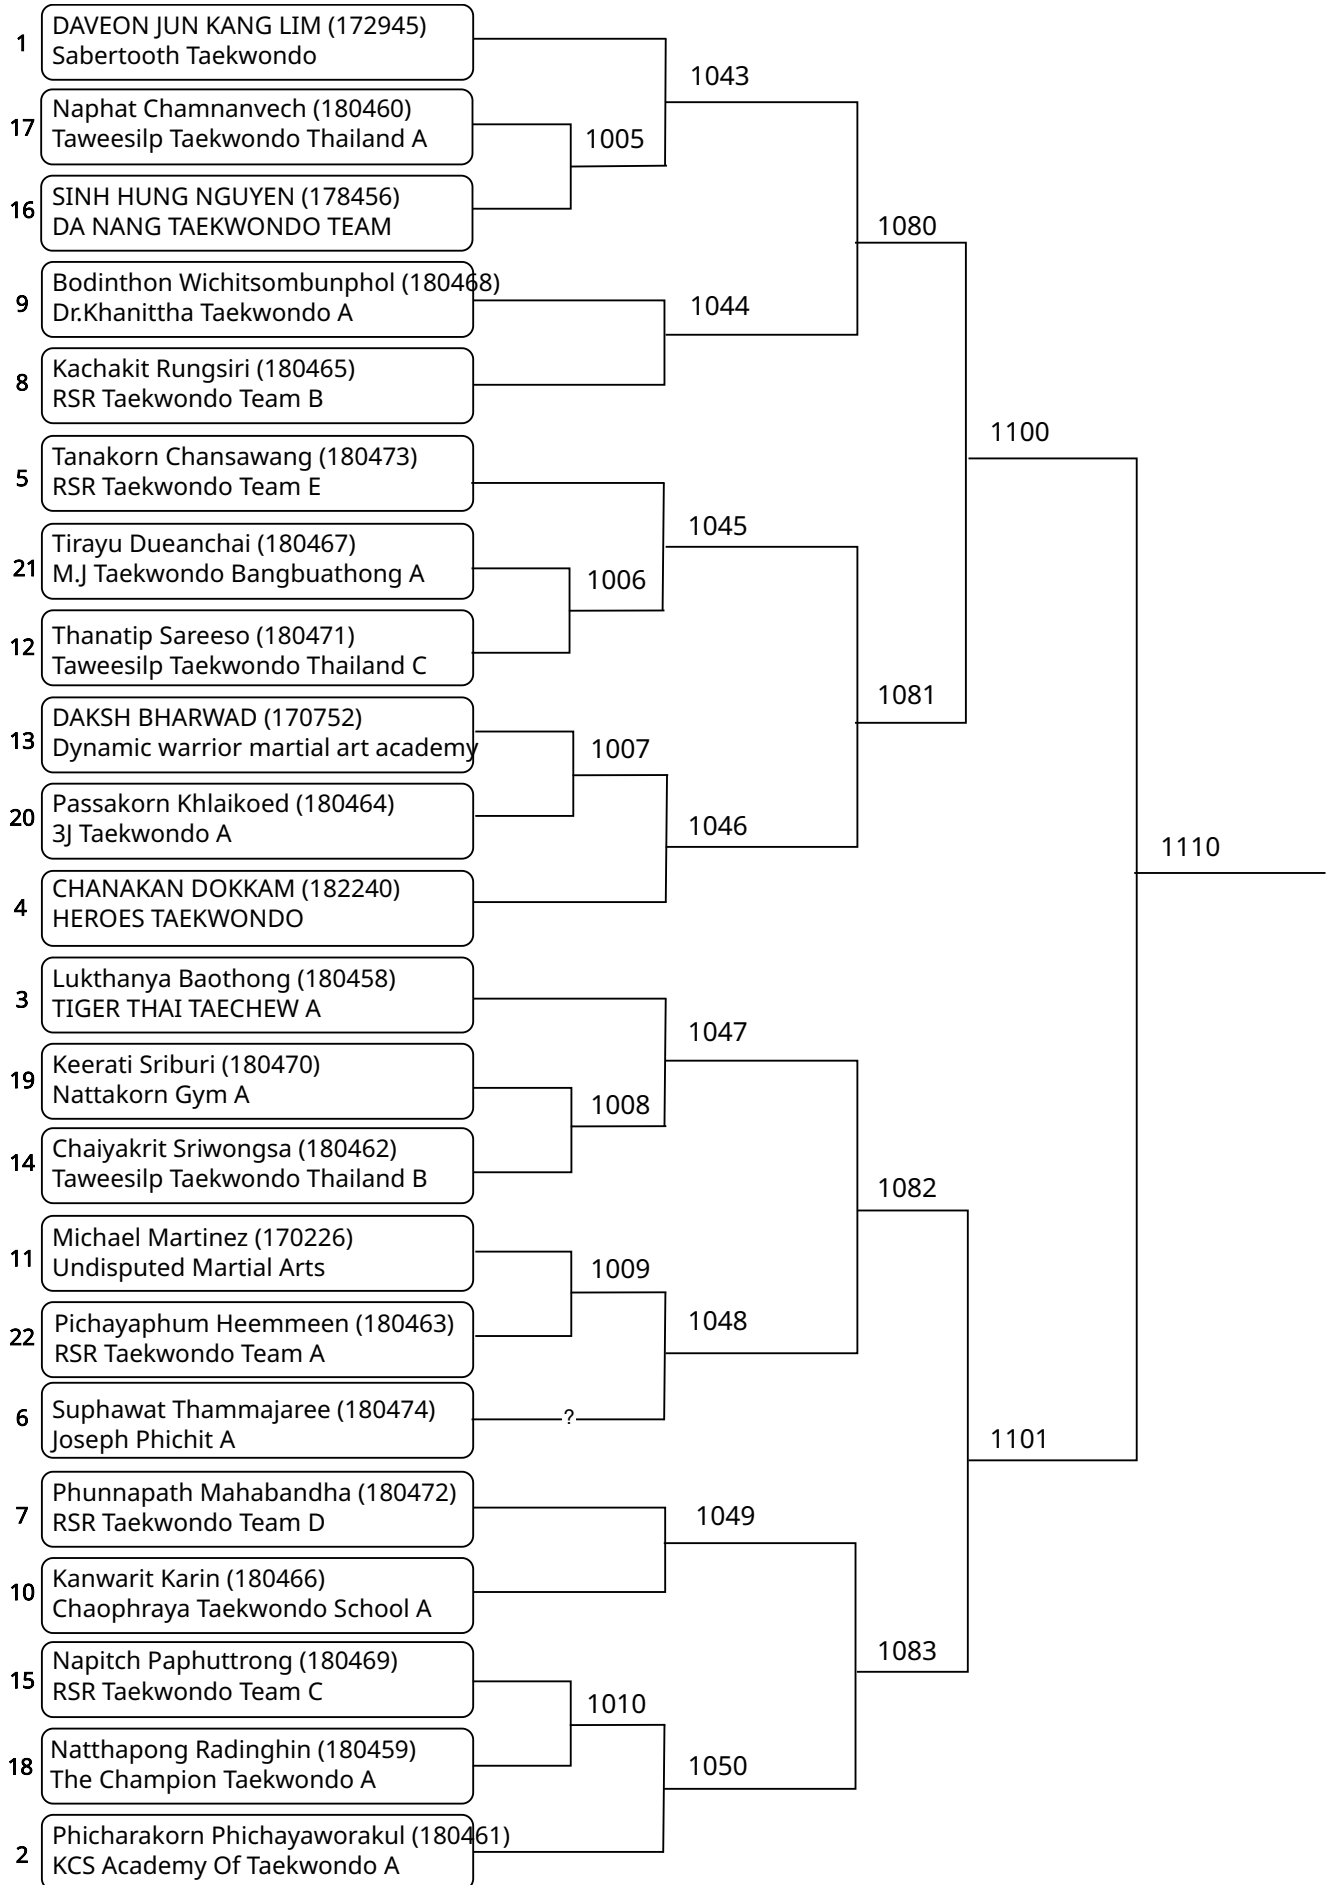

Court: 1

2025-08-10

Kyorugi-PSS A 12-14Yrs. Female G 47-51 Kg. (Court: 1, Match: 11, Entries: 12)

Kyorugi-PSS A 12-14Yrs. Male C 37-41 Kg. (Court: 1, Match: 21, Entries: 22)

The 8th Heroes Taekwondo International Championship 2025