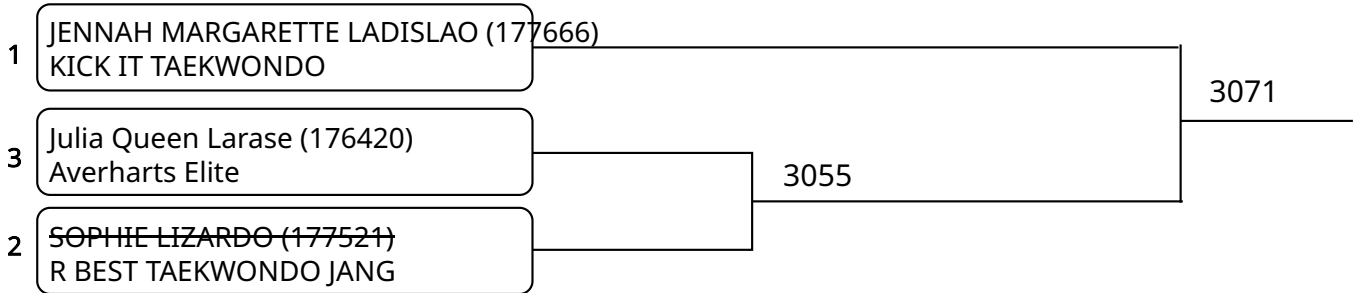

Kyorugi B 15-17Yrs. Female G 55-59 Kg. G2 (Court: 3, Match: 2, Entries: 3)