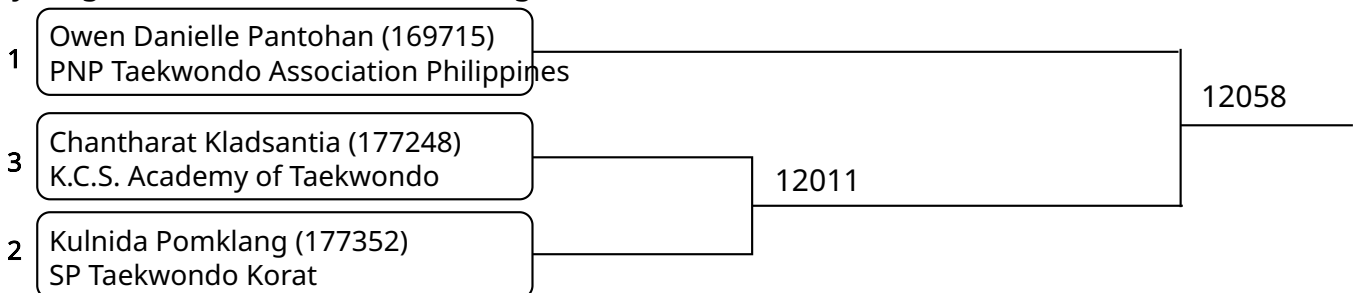

Kyorugi C 5-6Yrs. Female B 18-20 Kg. G2 (Court: 12, Match: 2, Entries: 3)