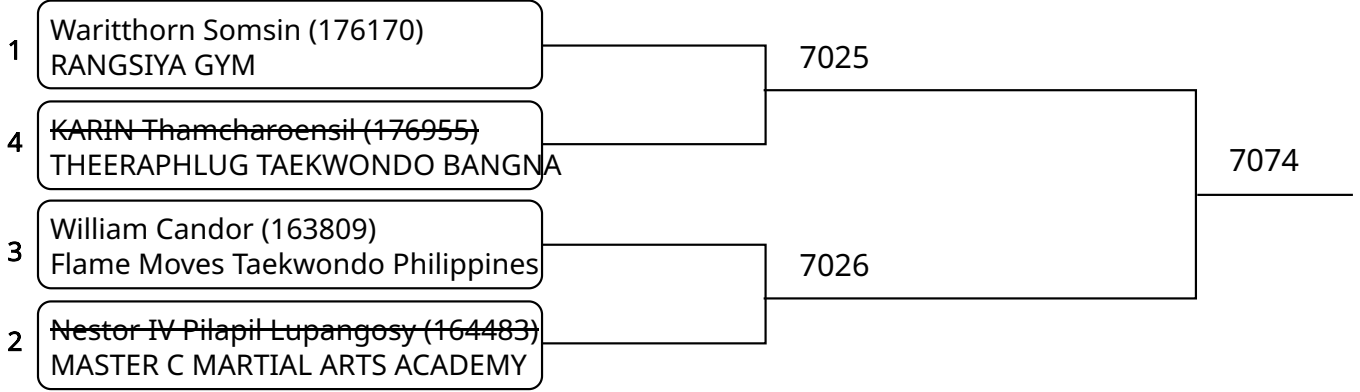

2025-08-10

Kyorugi C _7-8Yrs. Male B 20-22 Kg. G2 (Court: 7, Match: 3, Entries: 4)