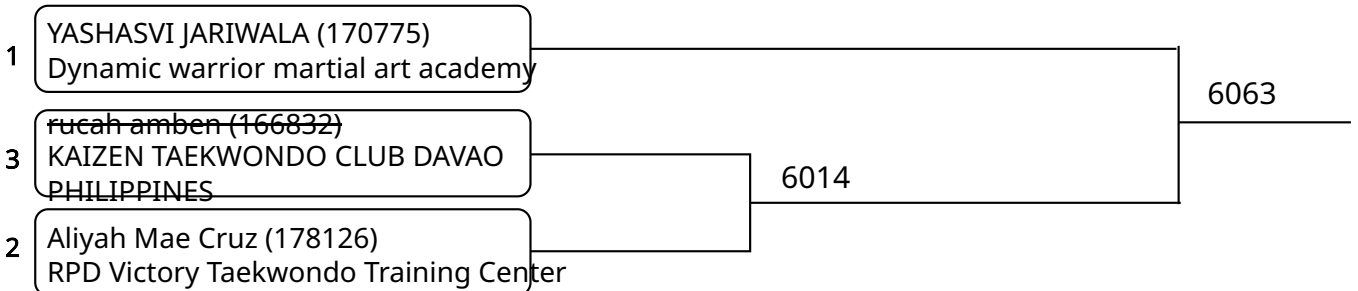

Kyorugi B 15-17Yrs. Female A -42 Kg. G2 (Court: 6, Match: 2, Entries: 3)