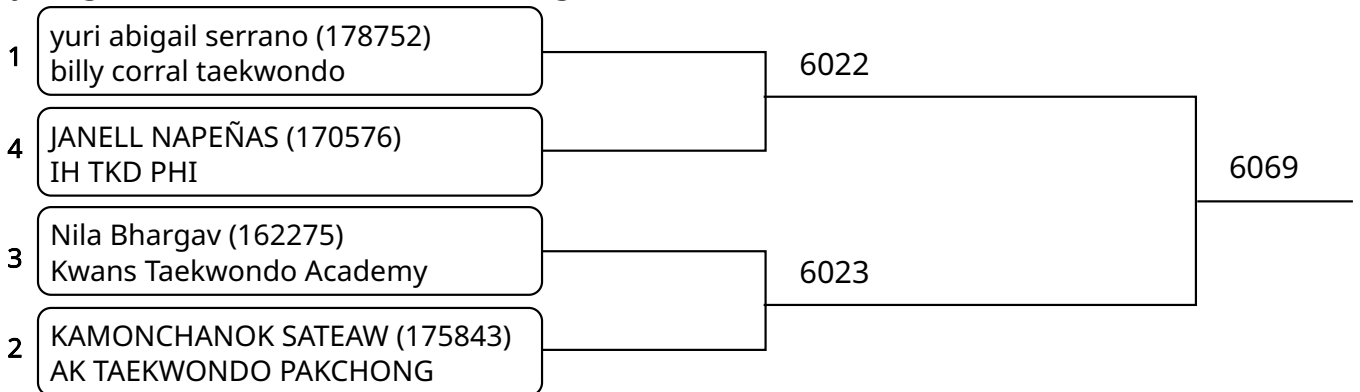

Kyorugi B 12-14Yrs. Female D 37-41 Kg. G1 (Court: 6, Match: 3, Entries: 4)