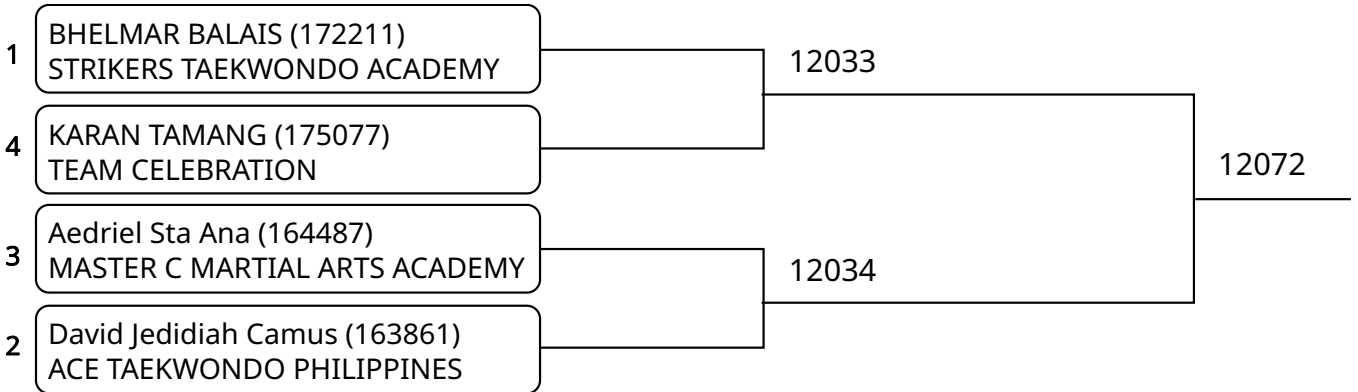

Kyorugi B 12-14Yrs. Male H 57-61 Kg. G1 (Court: 12, Match: 3, Entries: 4)