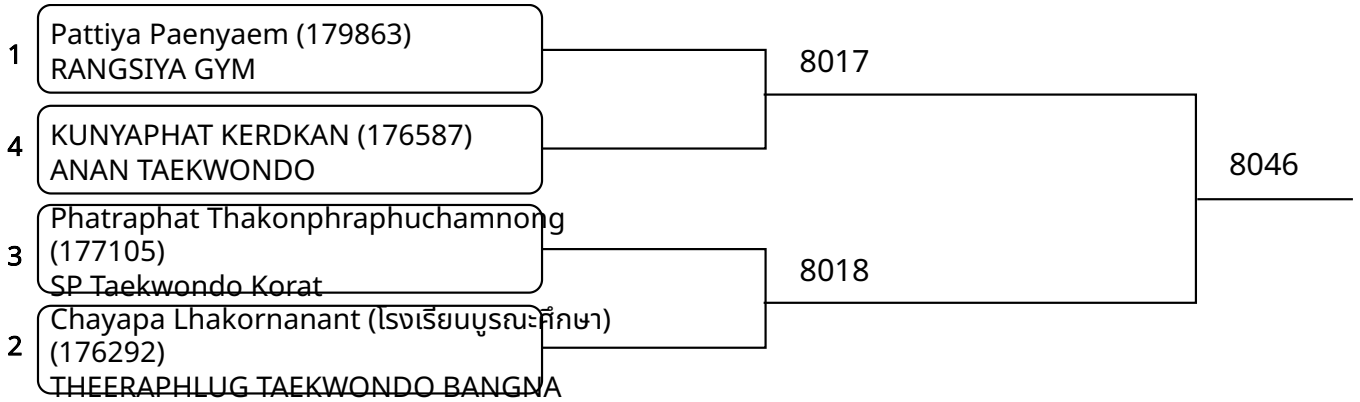

Kyorugi C _7-8Yrs. Female B 20-22 Kg. G1 (Court: 8, Match: 3, Entries: 4)