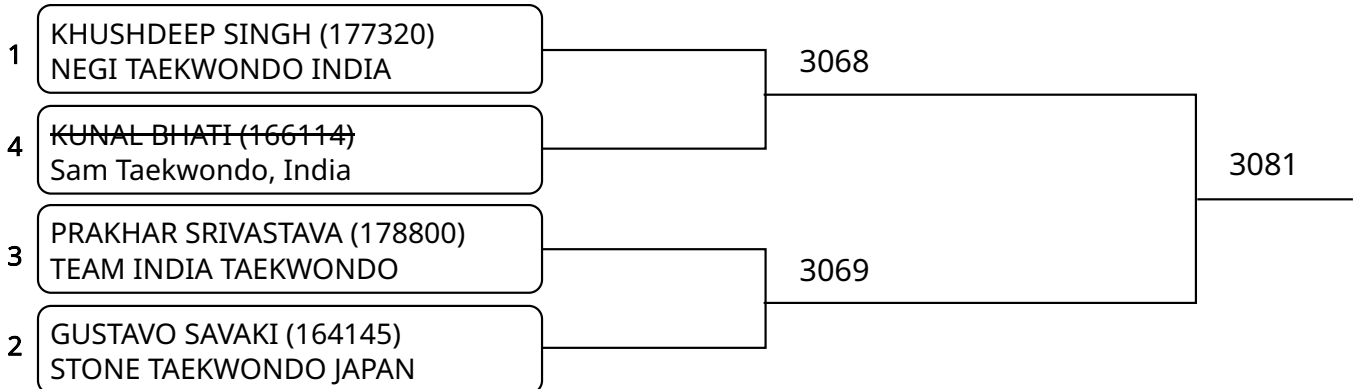

Kyorugi B 15-17Yrs. Male J +78 Kg. G1 (Court: 3, Match: 3, Entries: 4)