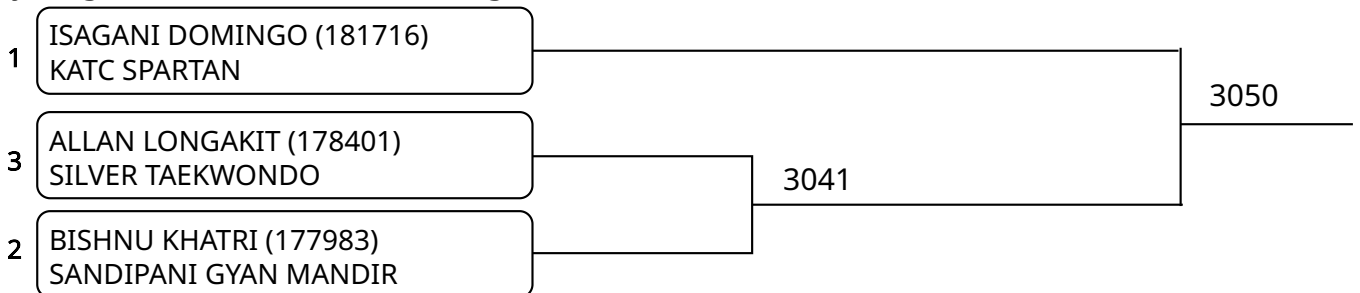

Kyorugi A 30Yrs.+ Male B 60-70 Kg. (Court: 3, Match: 2, Entries: 3)