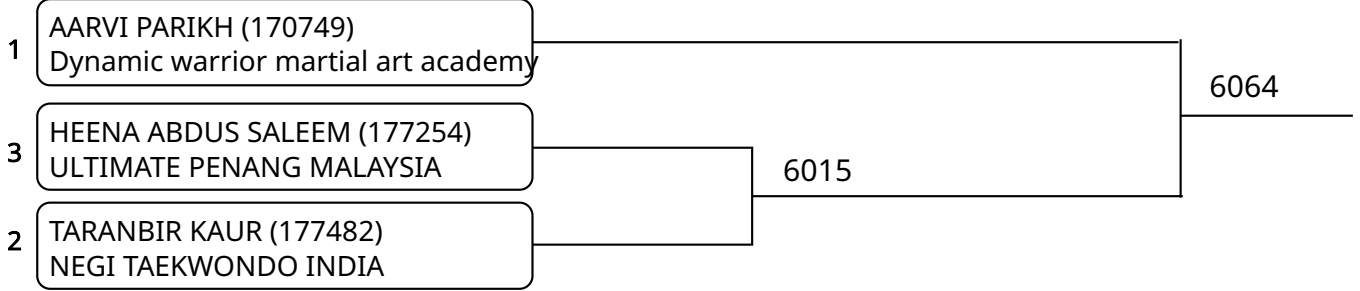

2025-08-10

Kyorugi B 15-17Yrs. Female A -42 Kg. G3 (Court: 6, Match: 2, Entries: 3)