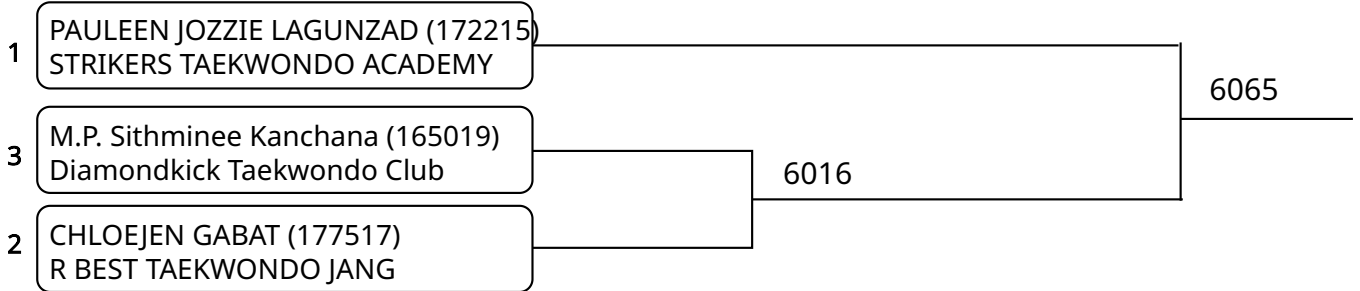

Kyorugi B 15-17Yrs. Female D 46-49 Kg. G1 (Court: 6, Match: 3, Entries: 4)

2025-08-10

Kyorugi B 15-17Yrs. Female D 46-49 Kg. G2 (Court: 6, Match: 3, Entries: 4)

Kyorugi B 15-17Yrs. Female D 46-49 Kg. G3 (Court: 6, Match: 2, Entries: 3)