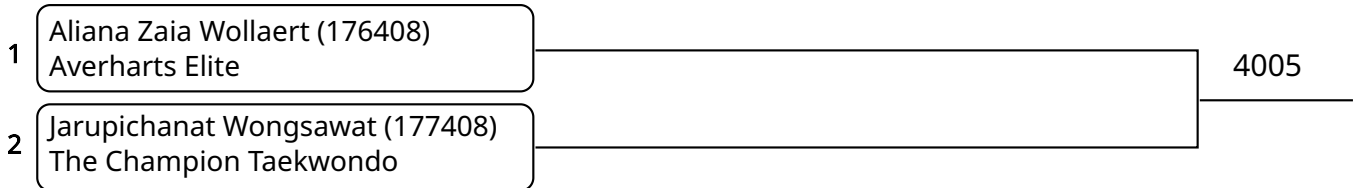

Kyorugi B 5-6Yrs. Female E 24-27 Kg. (Court: 4, Match: 1, Entries: 2)