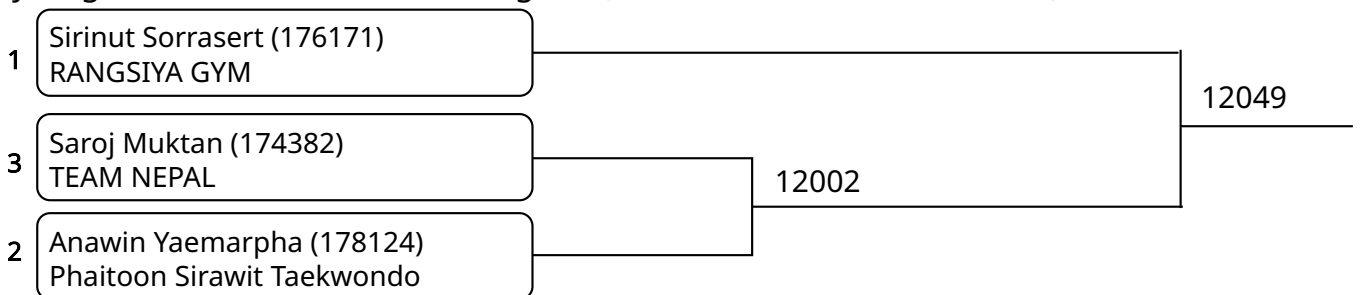

Kyorugi B 12-14Yrs. Male B 33-37 Kg. G2 (Court: 12, Match: 2, Entries: 3)