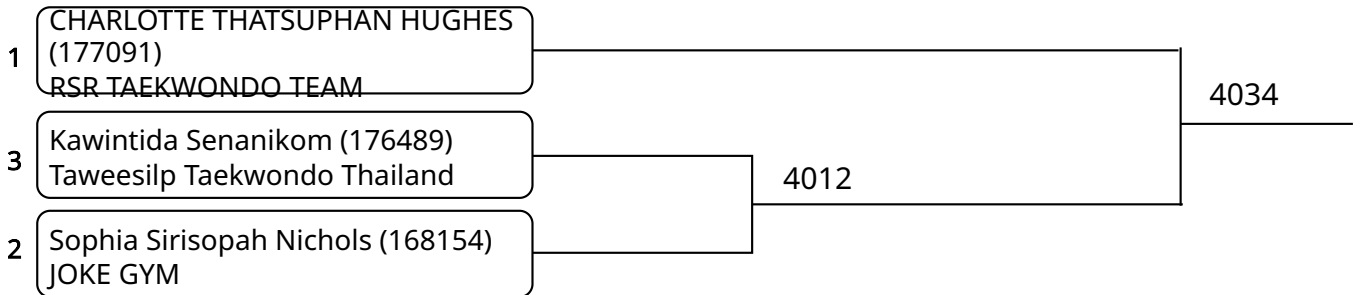

Kyorugi B _7-8Yrs. Female C 22-24 Kg. G2 (Court: 4, Match: 2, Entries: 3)

2025-08-10

Kyorugi B _7-8Yrs. Female C 22-24 Kg. G3 (Court: 4, Match: 2, Entries: 3)

Kyorugi B _7-8Yrs. Female D 24-27 Kg. G1 (Court: 4, Match: 2, Entries: 3)