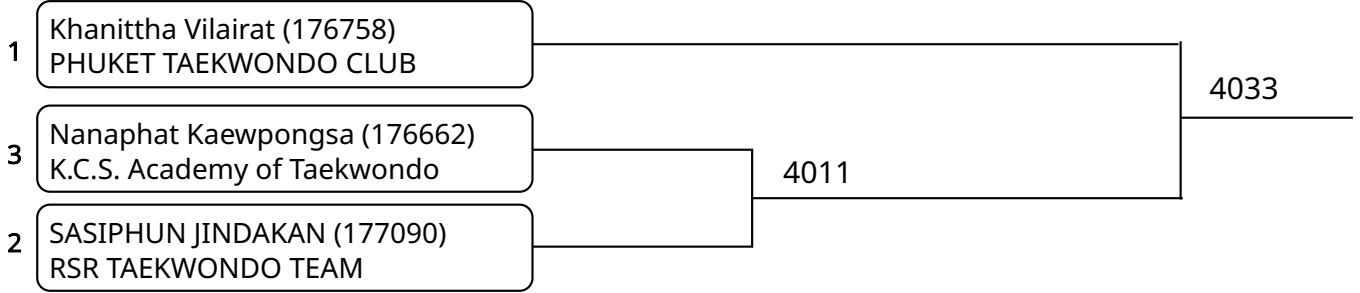

2025-08-10

Kyorugi B _7-8Yrs. Female C 22-24 Kg. G3 (Court: 4, Match: 2, Entries: 3)