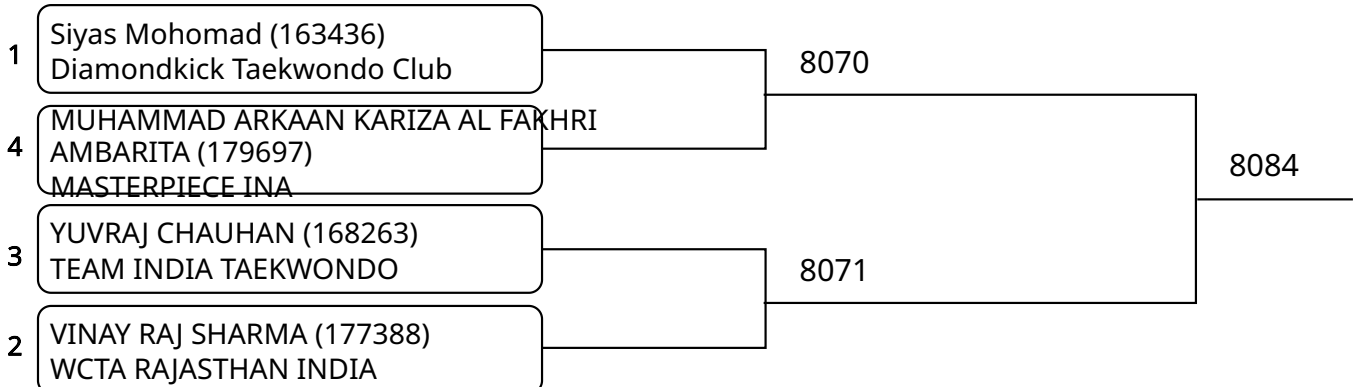

Kyorugi B 15-17Yrs. Male D 51-55 Kg. G3 (Court: 8, Match: 3, Entries: 4)