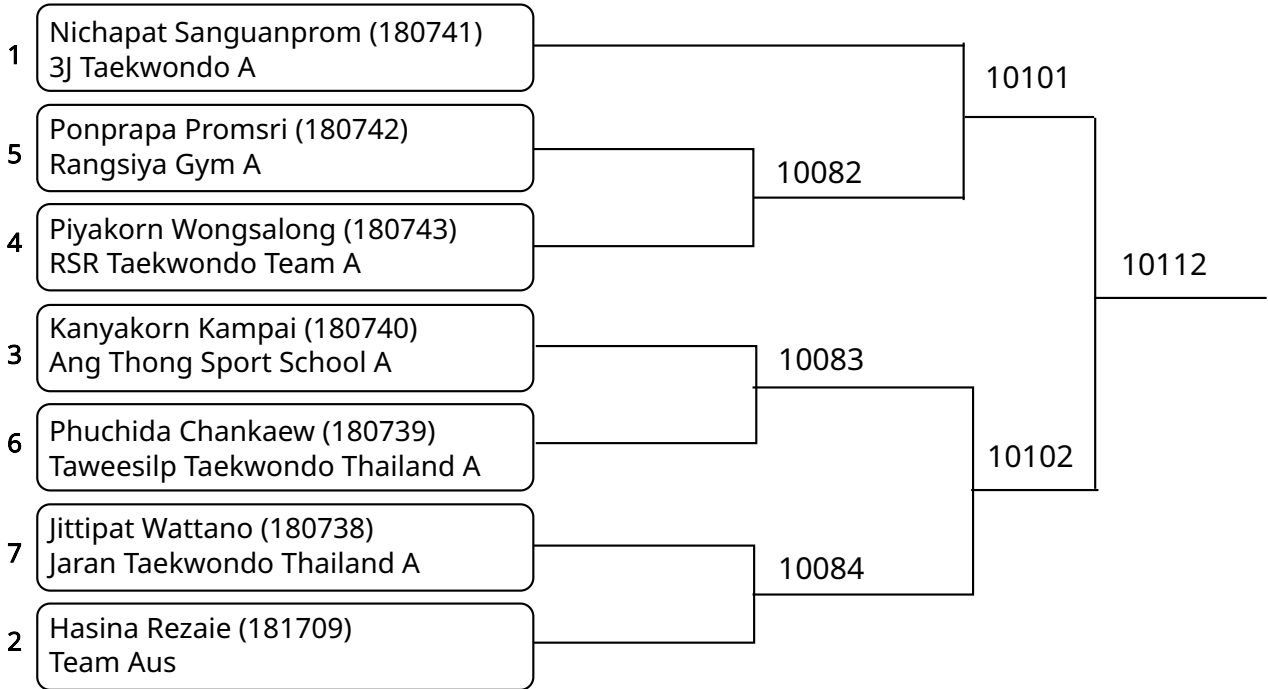

Kyorugi-PSS A 15-17Yrs. Female I 63-68 Kg. (Court: 10, Match: 6, Entries: 7)