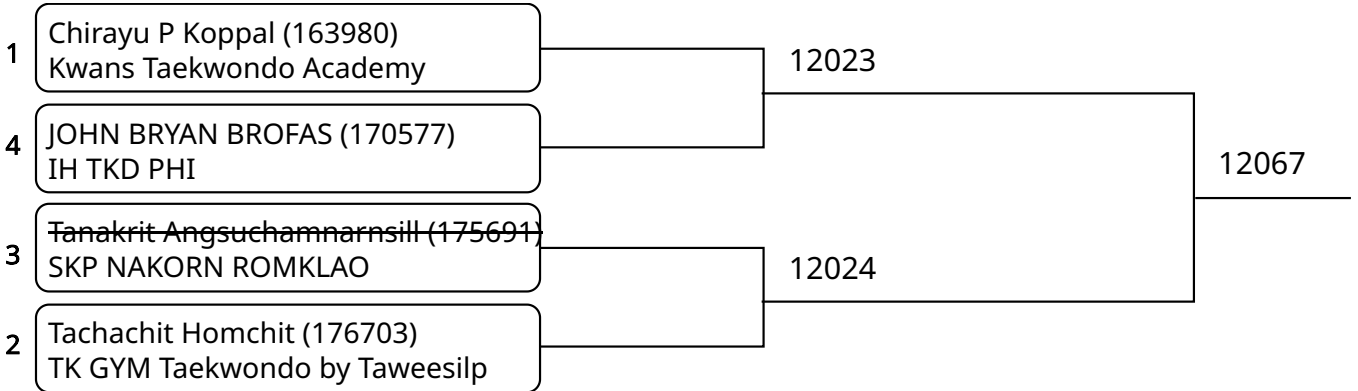

Kyorugi B 12-14Yrs. Male C 37-41 Kg. G2 (Court: 12, Match: 3, Entries: 4)