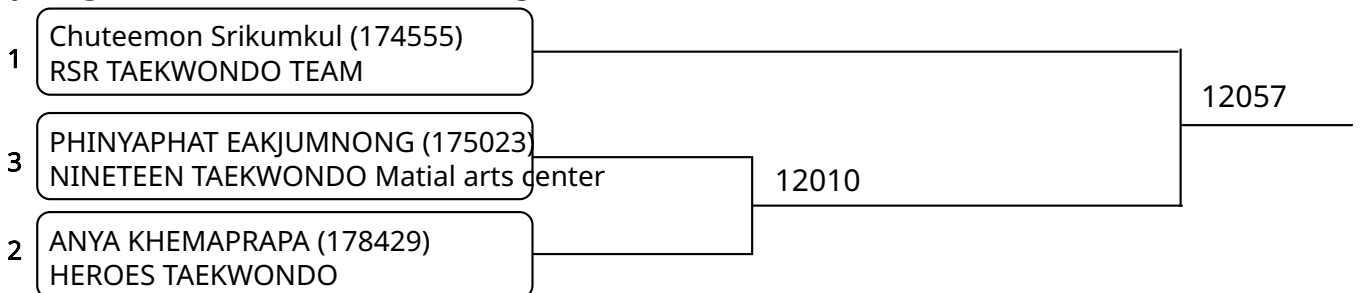

Kyorugi C 5-6Yrs. Female B 18-20 Kg. G1 (Court: 12, Match: 2, Entries: 3)