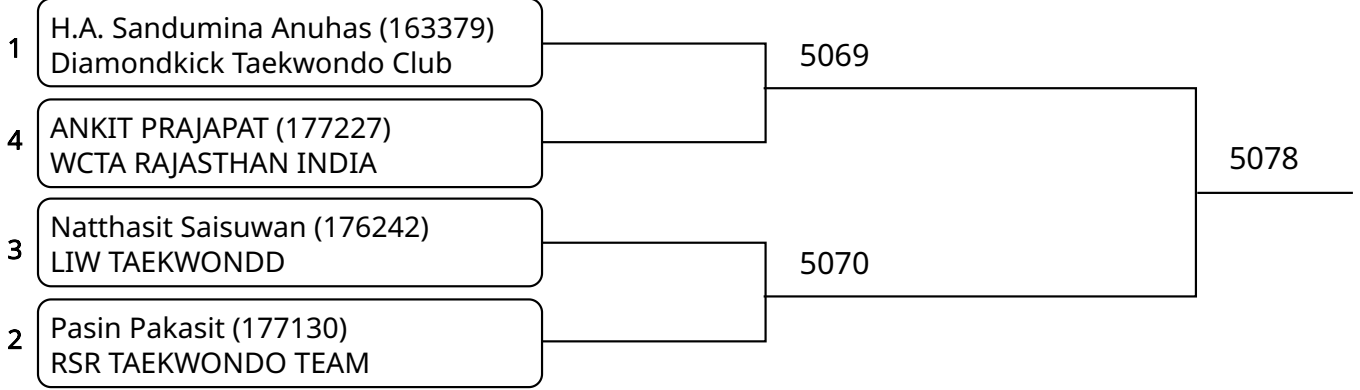

2025-08-10

Kyorugi B 15-17Yrs. Male E 55-59 Kg. G1 (Court: 5, Match: 3, Entries: 4)