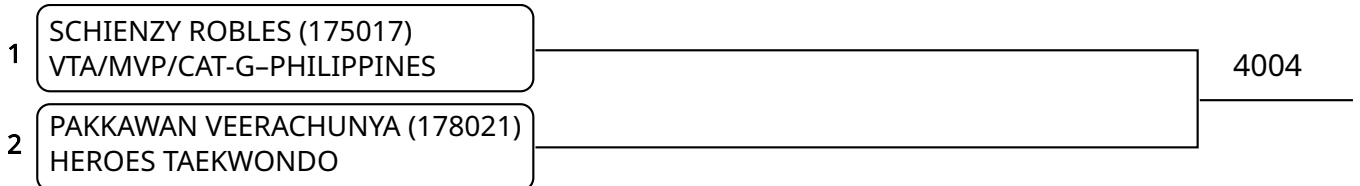

Kyorugi B 5-6Yrs. Female C 20-22 Kg. (Court: 4, Match: 1, Entries: 2)