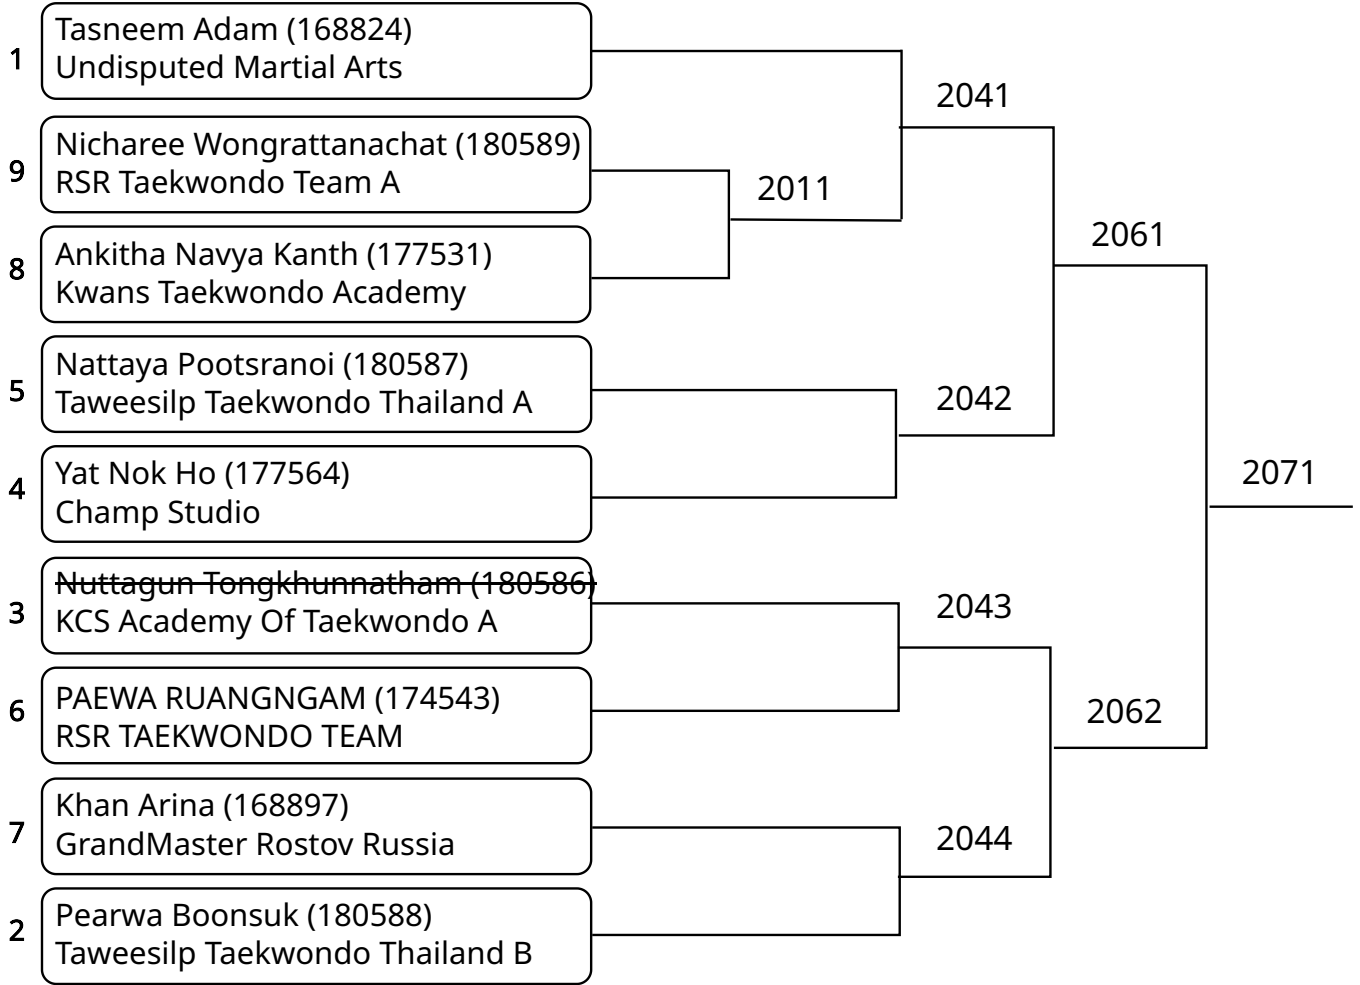

The 8th Heroes Taekwondo International Championship 2025

Court: 2

2025-08-10

Kyorugi-PSS A 15-17Yrs. Female C 44-46 Kg. (Court: 2, Match: 8, Entries: 9)

Kyorugi-PSS A 15-17Yrs. Female D 46-49 Kg. (Court: 2, Match: 8, Entries: 9)