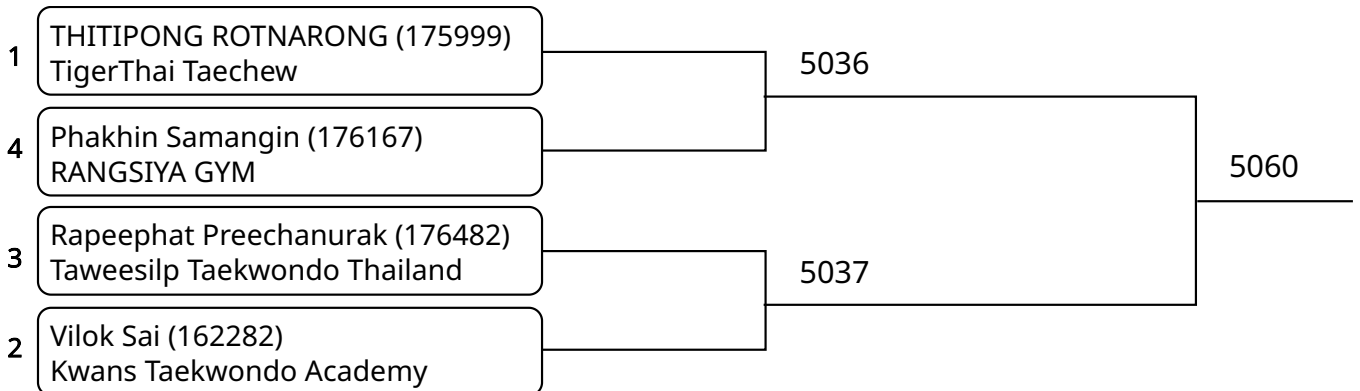

Kyorugi B _7-8Yrs. Male C 22-24 Kg. G6 (Court: 5, Match: 3, Entries: 4)