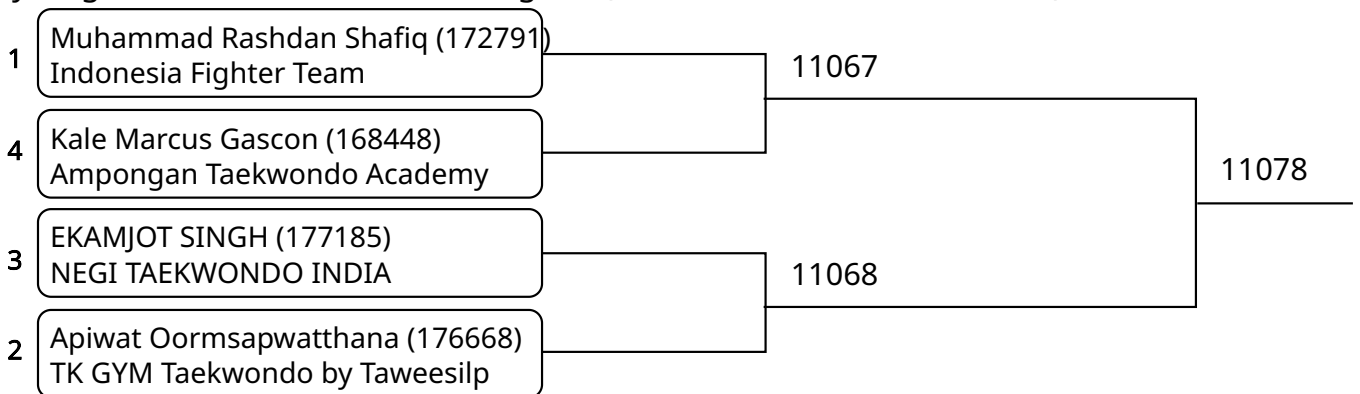

Kyorugi B 15-17Yrs. Male G 63-68 Kg. G1 (Court: 11, Match: 3, Entries: 4)