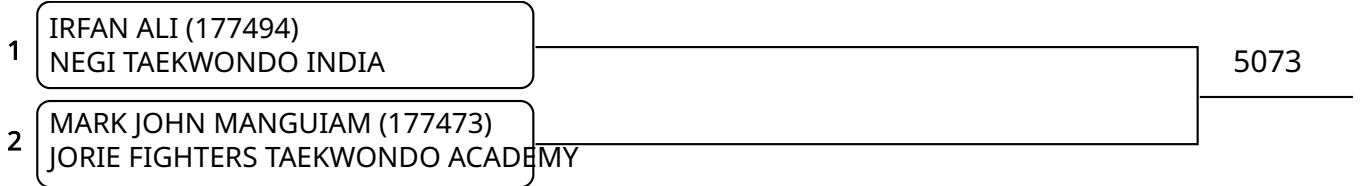

Kyorugi B 5-6Yrs. Male F +27 Kg. (Court: 5, Match: 3, Entries: 4)

2025-08-10

Kyorugi B 15-17Yrs. Male E 55-59 Kg. G1 (Court: 5, Match: 3, Entries: 4)

Kyorugi B 15-17Yrs. Male E 55-59 Kg. G2 (Court: 5, Match: 1, Entries: 2)