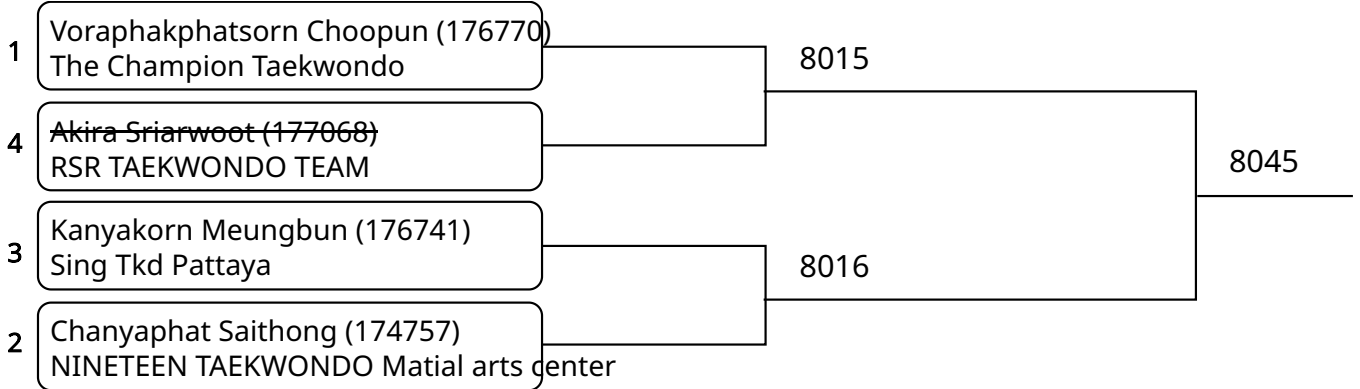

Kyorugi C _7-8Yrs. Female A -20 Kg. G5 (Court: 8, Match: 3, Entries: 4)