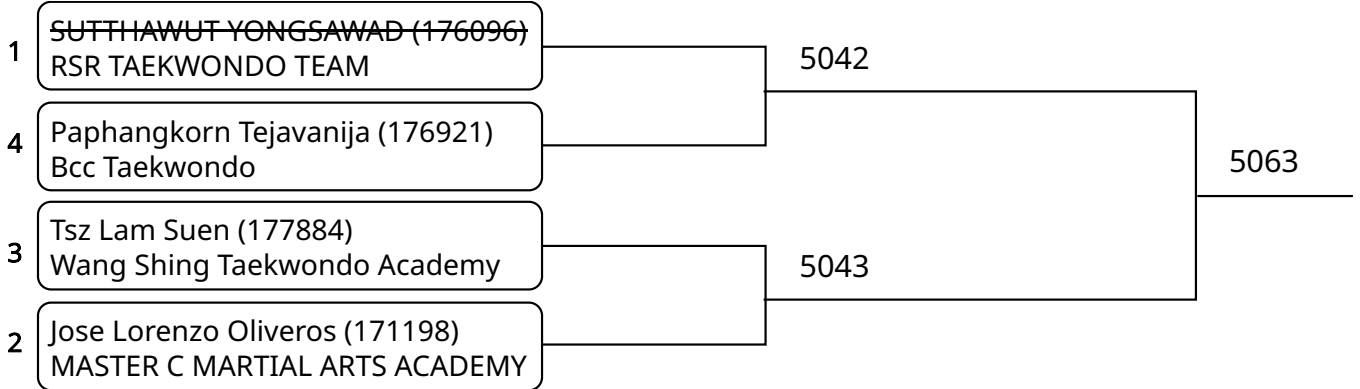

Kyorugi B _7-8Yrs. Male D 24-27 Kg. G3 (Court: 5, Match: 3, Entries: 4)