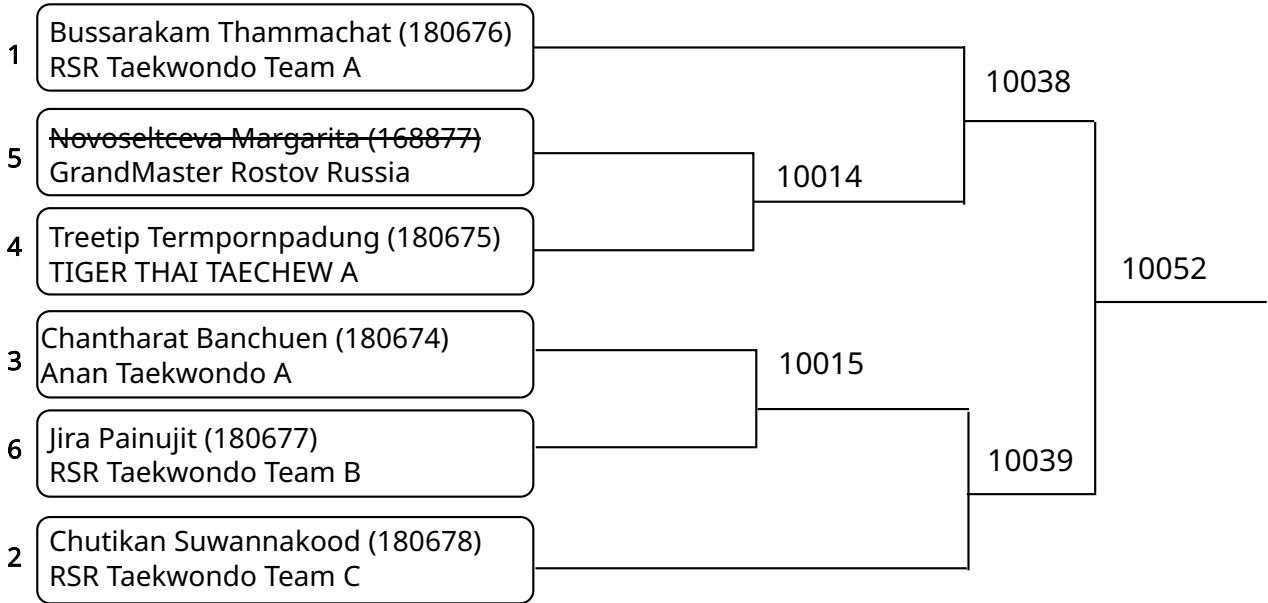

Court: 9

2025-08-10

Kyorugi-PSS A 15-17Yrs. Male E 55-59 Kg. (Court: 9, Match: 16, Entries: 17)

Kyorugi-PSS A 12-14Yrs. Female H 51-55 Kg. (Court: 10, Match: 3, Entries: 4)

Kyorugi-PSS A 12-14Yrs. Female I 55-59 Kg. (Court: 10, Match: 5, Entries: 6)