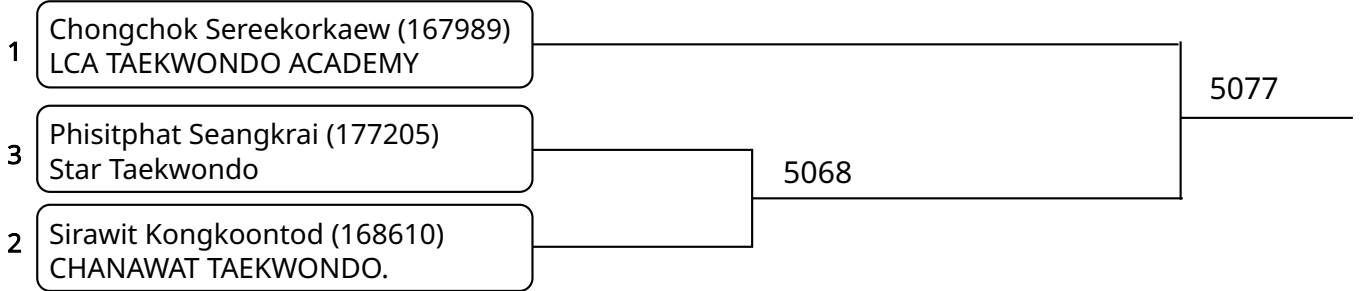

Kyorugi B 15-17Yrs. Male F 59-63 Kg. G3 (Court: 5, Match: 2, Entries: 3)