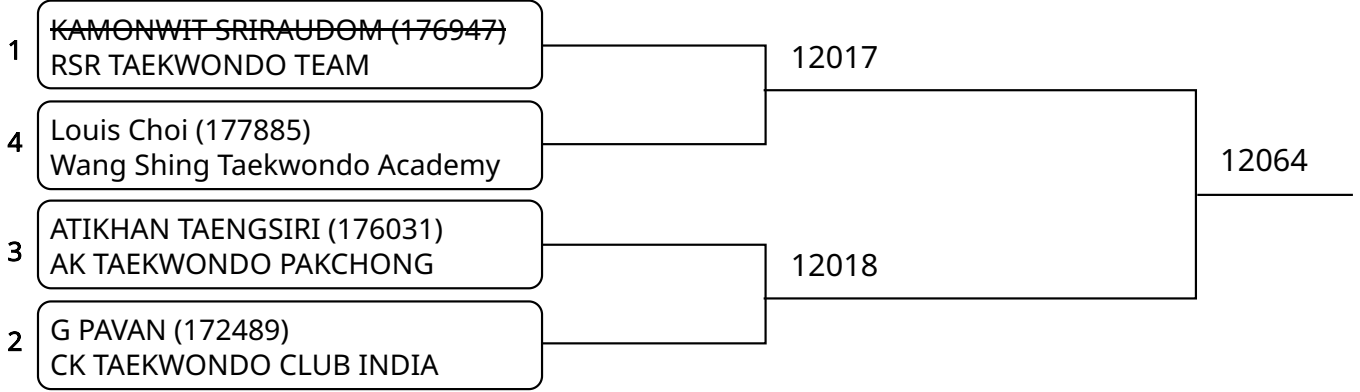

Kyorugi C 5-6Yrs. Male F +27 Kg. G2 (Court: 11, Match: 2, Entries: 3)

Kyorugi C 5-6Yrs. Male F +27 Kg. G3 (Court: 11, Match: 2, Entries: 3)

Kyorugi B 12-14Yrs. Male A -33 Kg. G1 (Court: 12, Match: 3, Entries: 4)