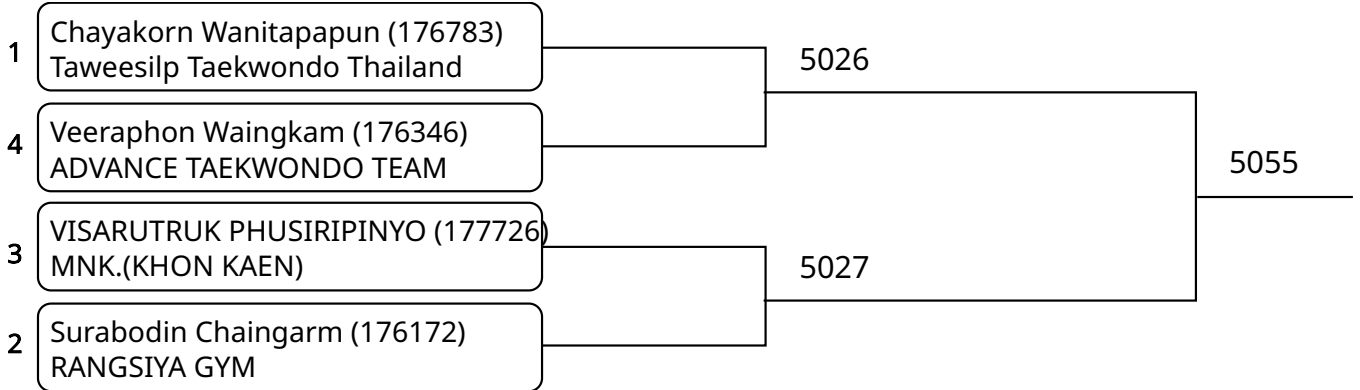

Kyorugi B _7-8Yrs. Male C 22-24 Kg. G1 (Court: 5, Match: 3, Entries: 4)