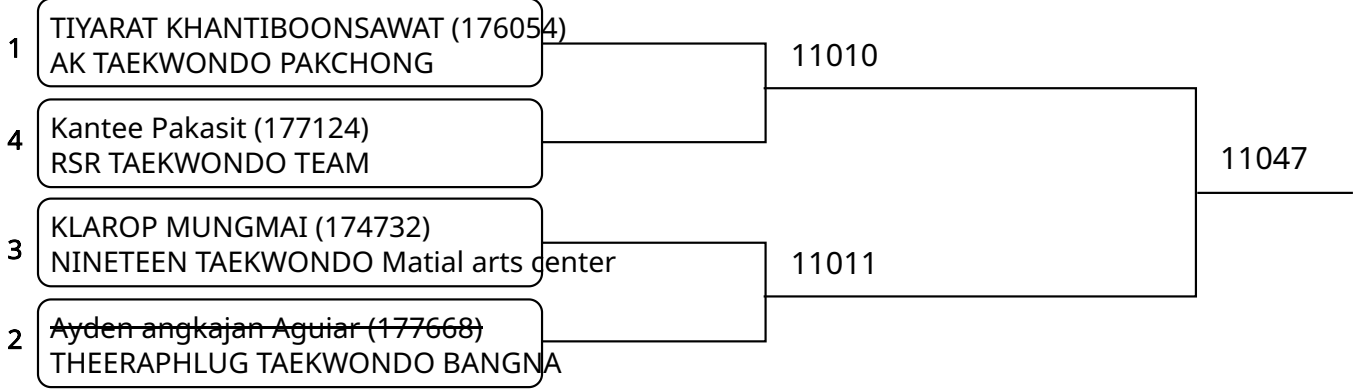

Kyorugi C 5-6Yrs. Male A -18 Kg. G1 (Court: 11, Match: 3, Entries: 4)