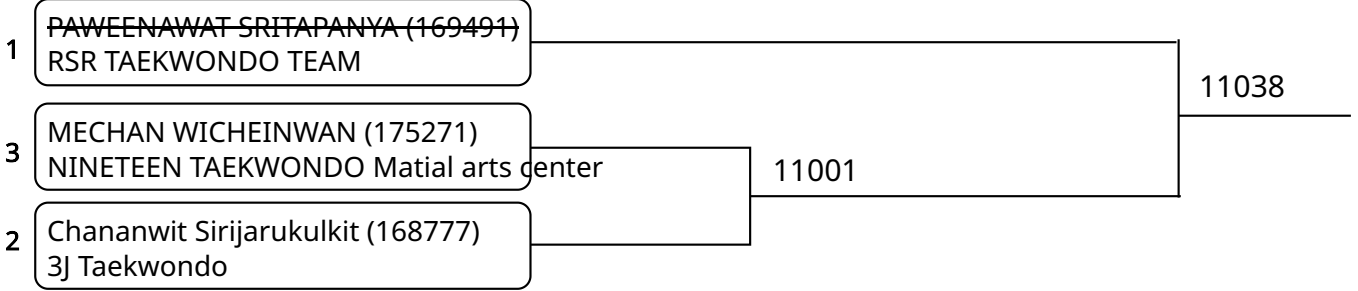

Kyorugi C 5-6Yrs. Male C 20-22 Kg. G1 (Court: 11, Match: 2, Entries: 3)