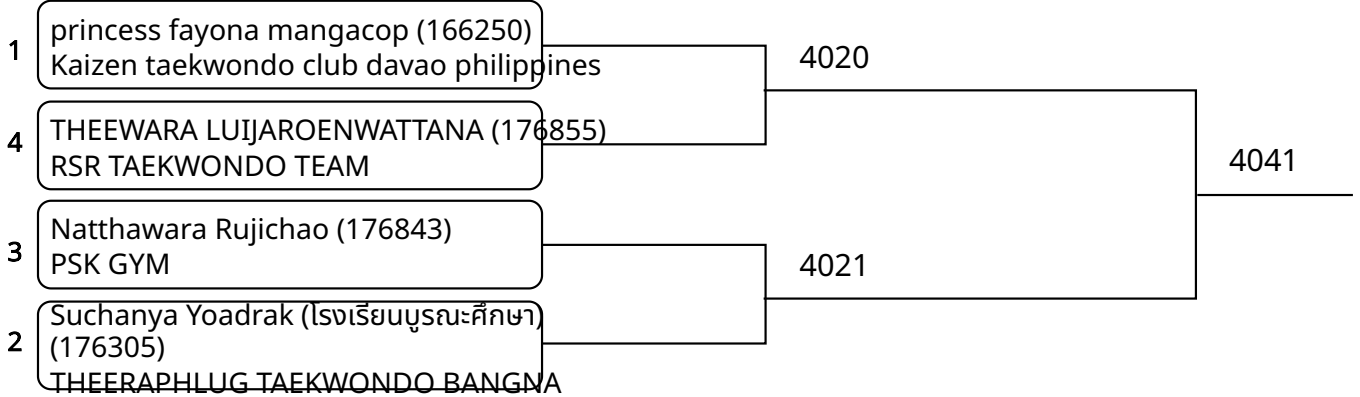

Kyorugi B _7-8Yrs. Female B 20-22 Kg. (Court: 4, Match: 3, Entries: 4)