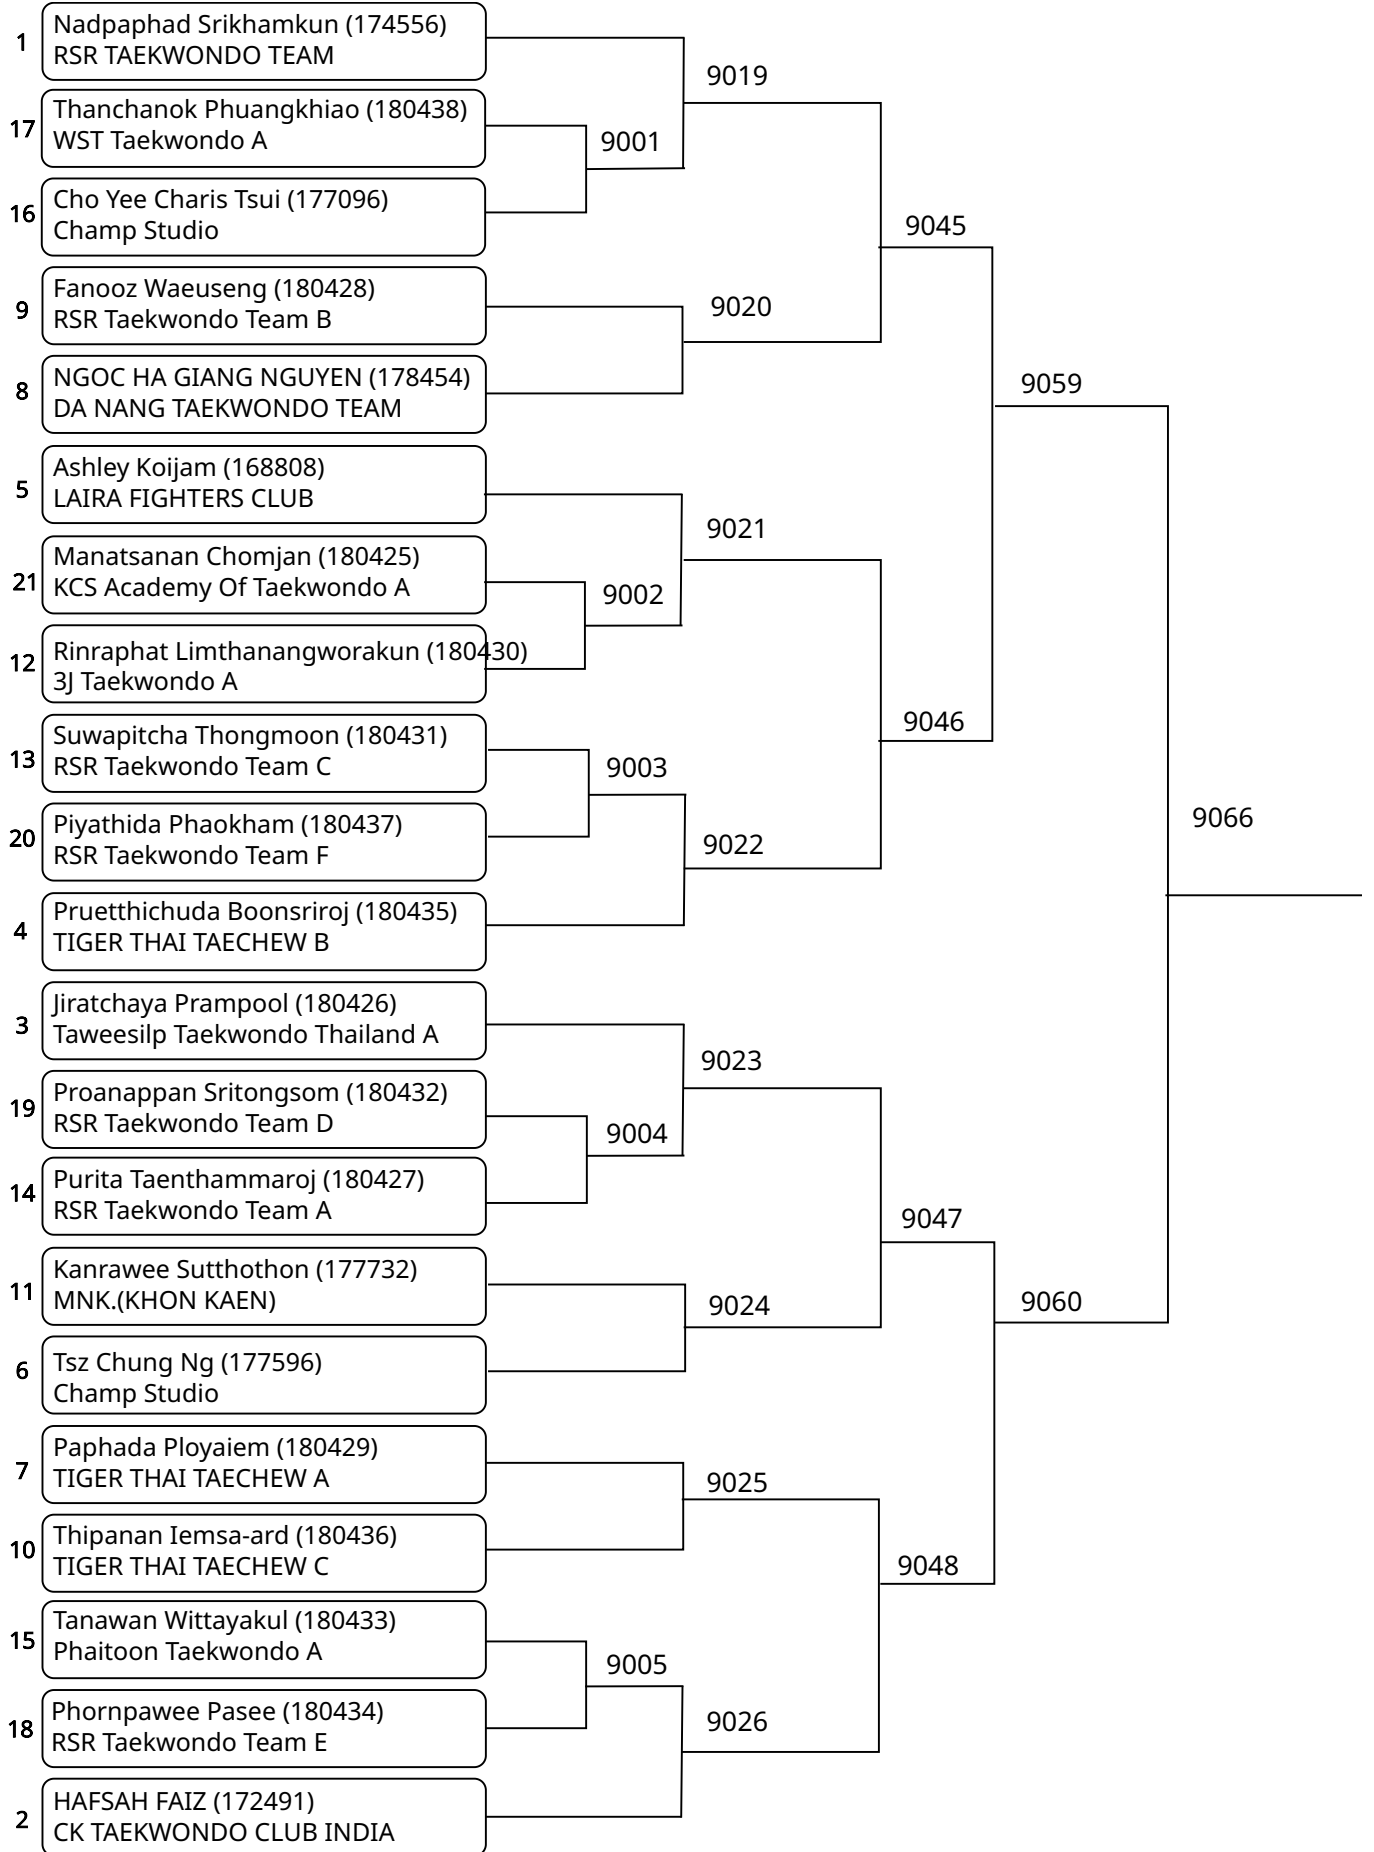

The 8th Heroes Taekwondo International Championship 2025

Court: 9

2025-08-10

Kyorugi-PSS A 12-14Yrs. Female C 33-37 Kg. (Court: 9, Match: 20, Entries: 21)