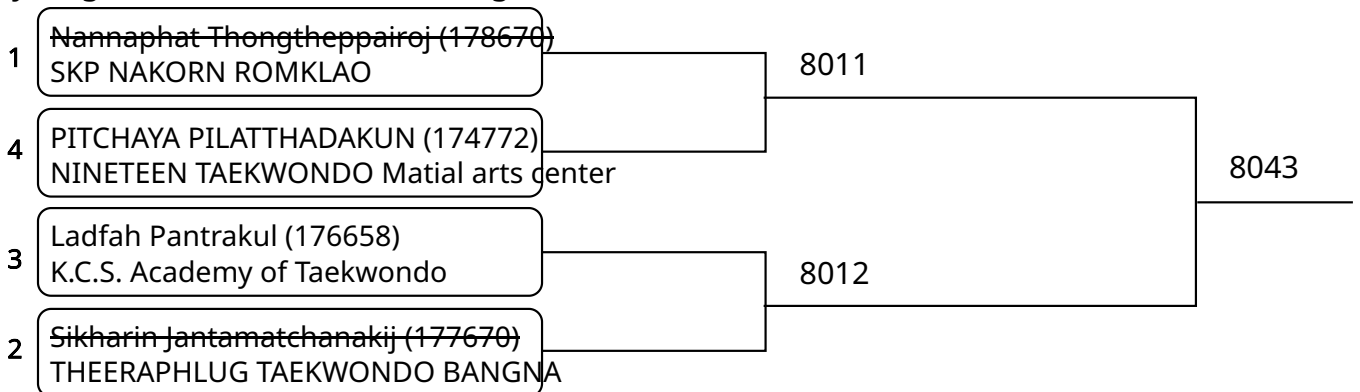

Kyorugi C _7-8Yrs. Female A -20 Kg. G3 (Court: 8, Match: 3, Entries: 4)