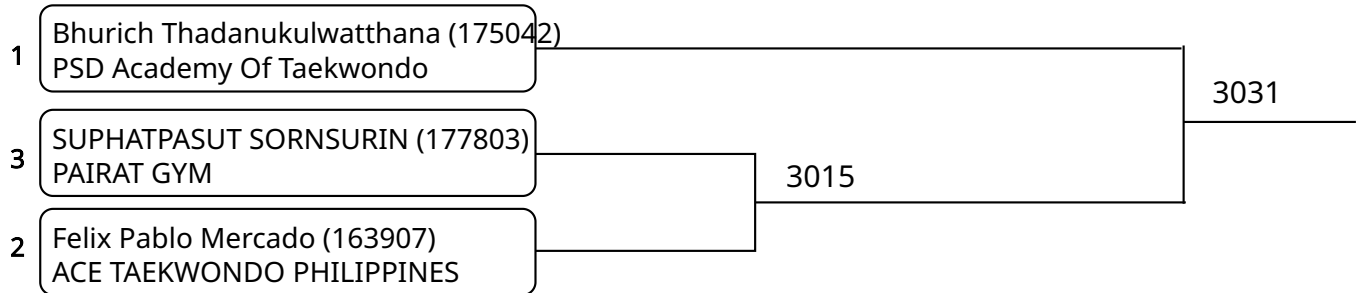

Kyorugi A _7-8Yrs. Male F 30-34 Kg. (Court: 3, Match: 2, Entries: 3)