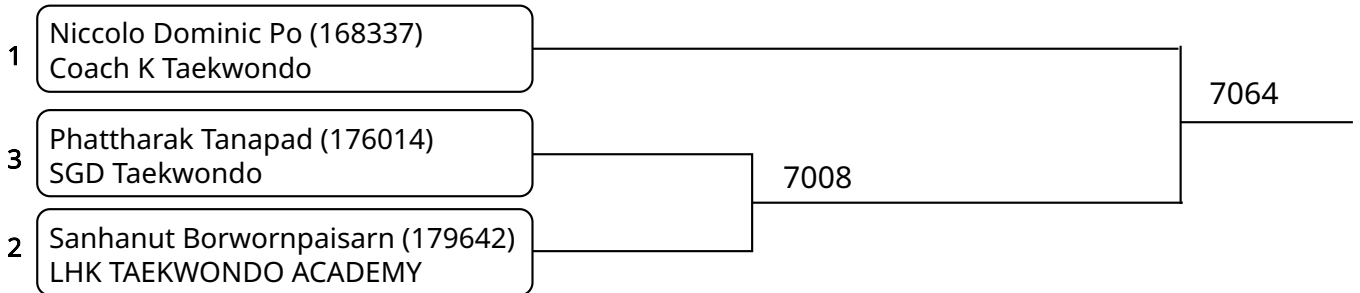

Kyorugi C _7-8Yrs. Male E 27-30 Kg. G4 (Court: 7, Match: 2, Entries: 3)