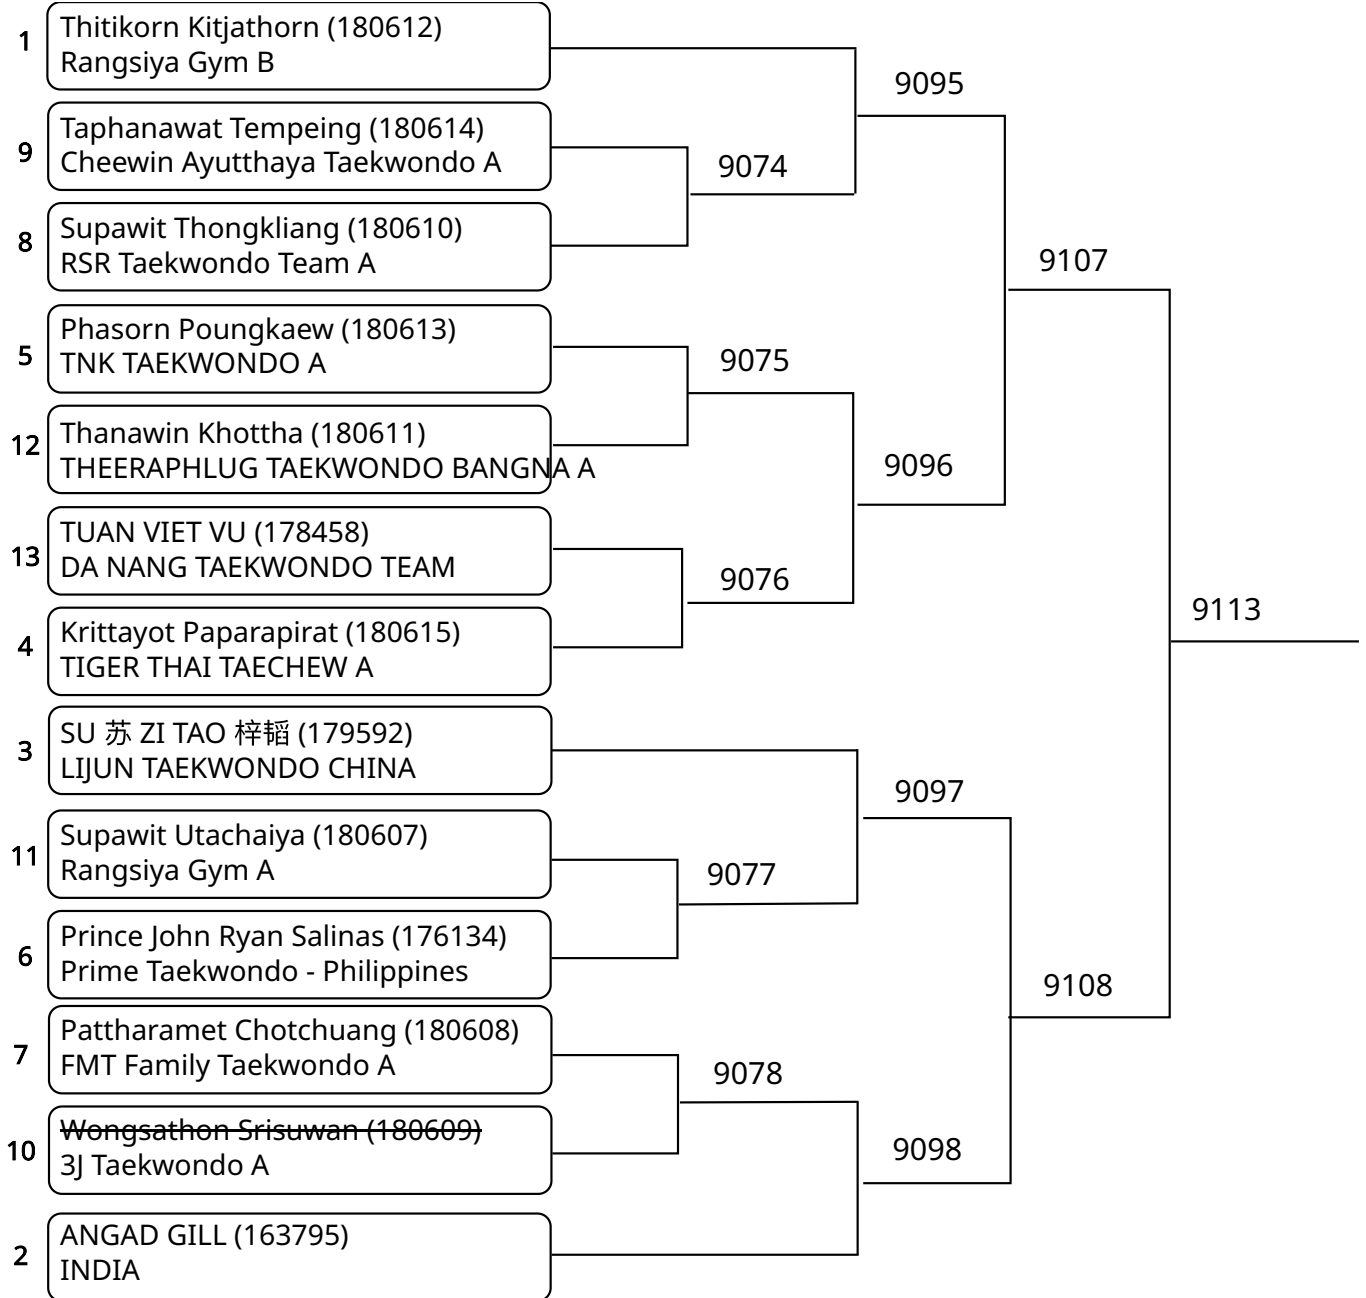

The 8th Heroes Taekwondo International Championship 2025

Court: 9

2025-08-10

Kyorugi-PSS A 15-17Yrs. Male C 48-51 Kg. (Court: 9, Match: 12, Entries: 13)