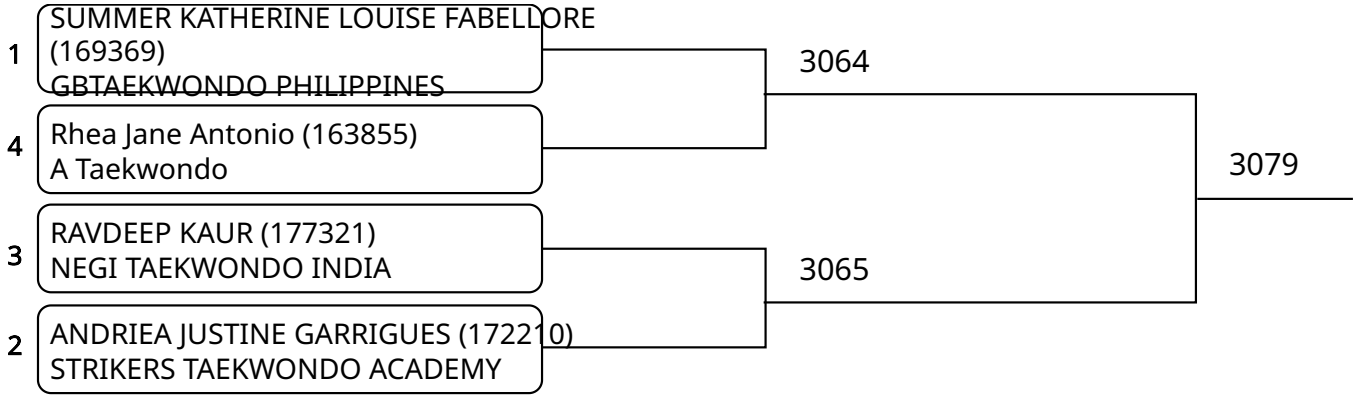

Kyorugi B 15-17Yrs. Female F 52-55 Kg. G1 (Court: 3, Match: 3, Entries: 4)

Kyorugi B 15-17Yrs. Female F 52-55 Kg. G2 (Court: 3, Match: 2, Entries: 3)

2025-08-10

Kyorugi B 15-17Yrs. Female G 55-59 Kg. G1 (Court: 3, Match: 3, Entries: 4)