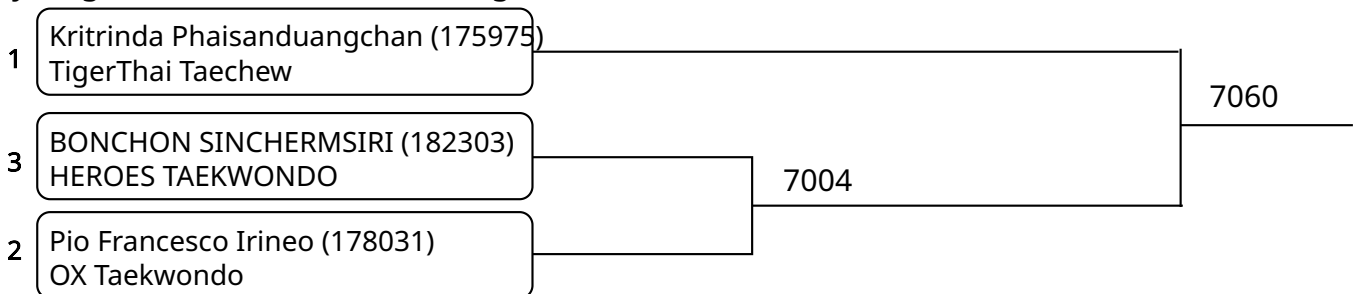

Kyorugi C _7-8Yrs. Male C 22-24 Kg. G7 (Court: 7, Match: 2, Entries: 3)