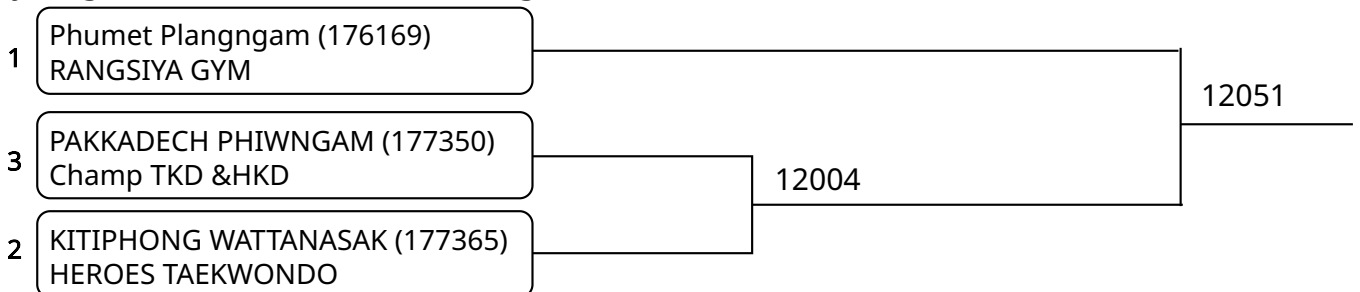

Kyorugi B 12-14Yrs. Male D 41-45 Kg. G5 (Court: 12, Match: 2, Entries: 3)