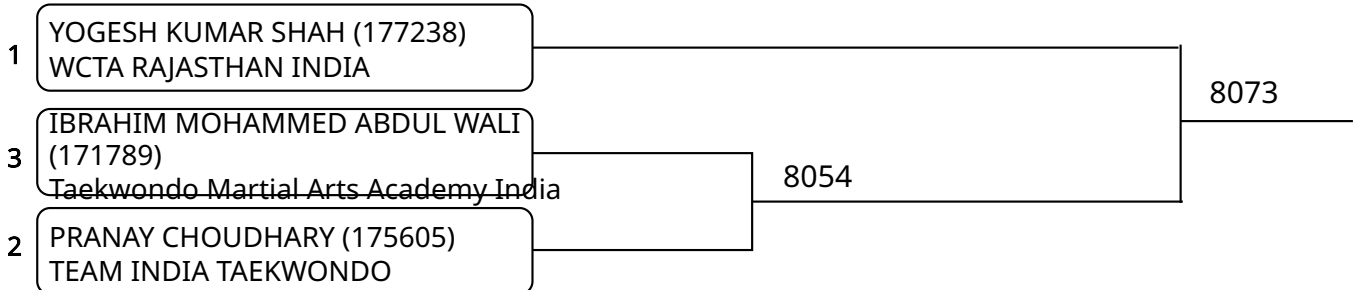

Kyorugi B 15-17Yrs. Male B 45-48 Kg. G1 (Court: 8, Match: 2, Entries: 3)