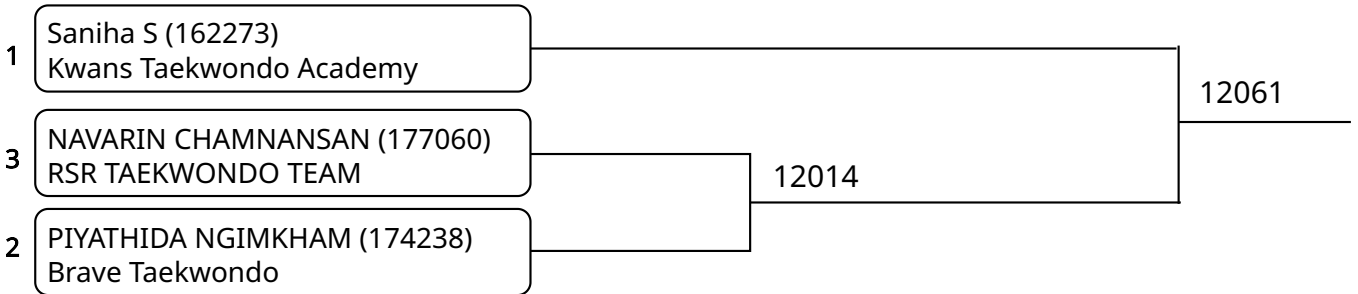

Kyorugi C 5-6Yrs. Female C 20-22 Kg. G2 (Court: 12, Match: 2, Entries: 3)