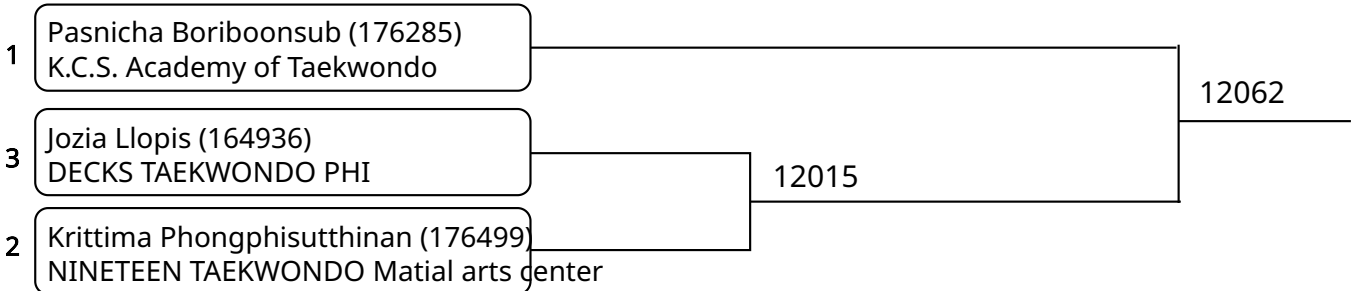

Kyorugi C 5-6Yrs. Female D 22-24 Kg. G1 (Court: 12, Match: 2, Entries: 3)