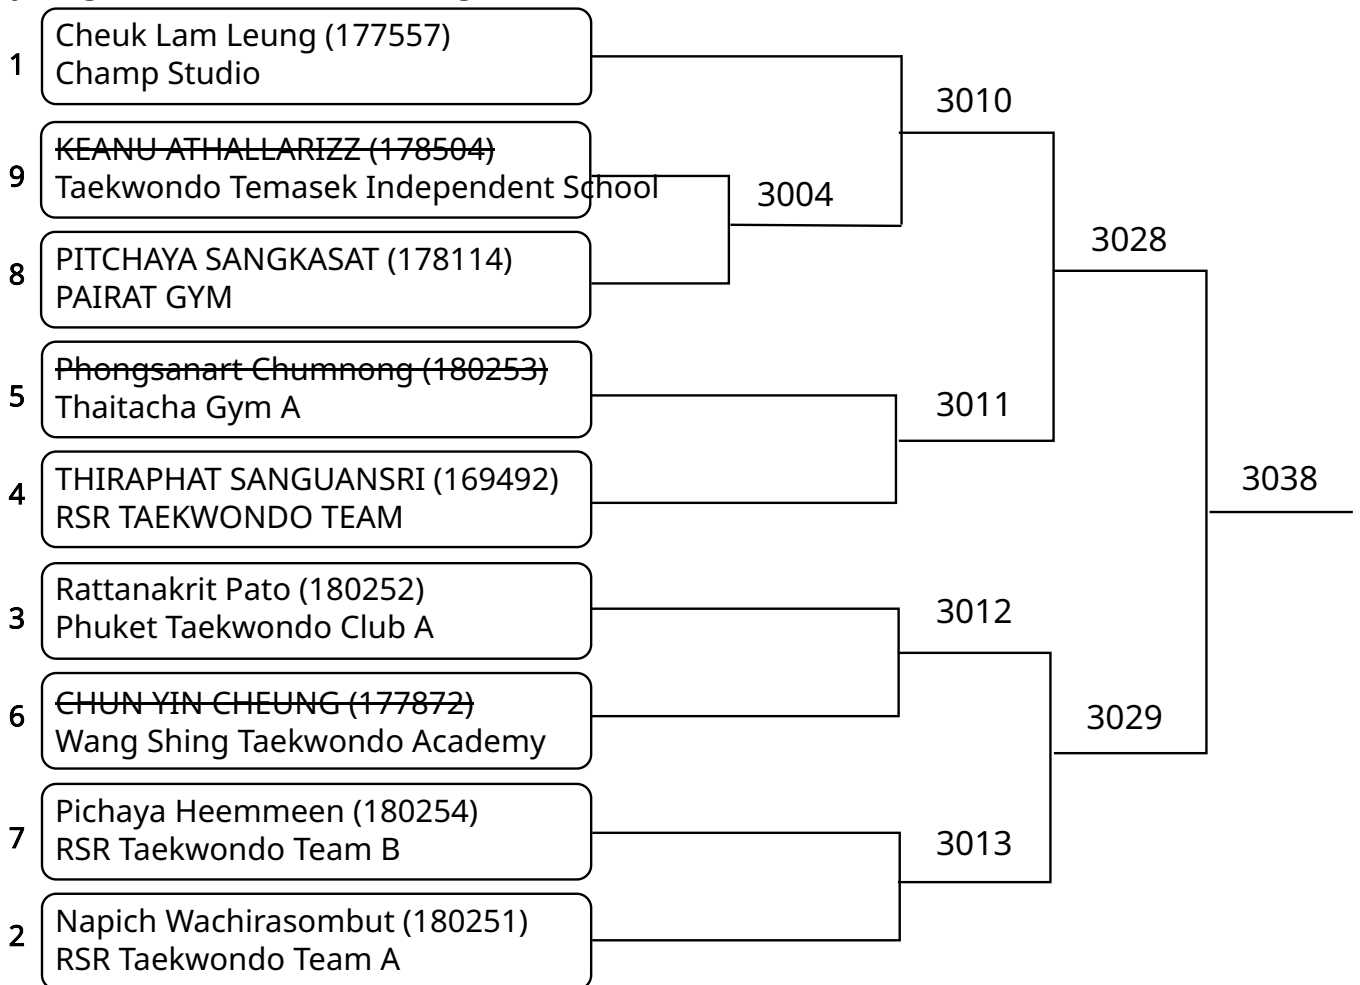

2025-08-10

Kyorugi A _7-8Yrs. Female C 22-24 Kg. (Court: 3, Match: 3, Entries: 4)

Kyorugi A _7-8Yrs. Female D 24-27 Kg. (Court: 3, Match: 2, Entries: 3)

Kyorugi A _7-8Yrs. Male A -20 Kg. (Court: 3, Match: 8, Entries: 9)