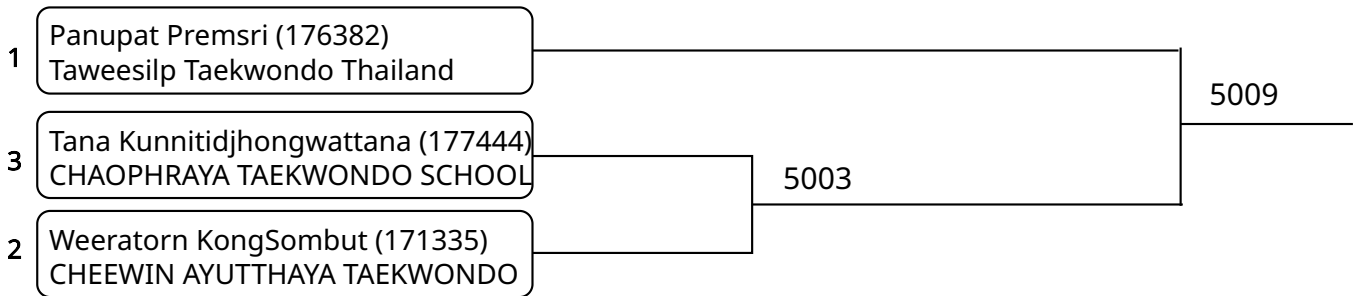

Kyorugi B 5-6Yrs. Male C 20-22 Kg. (Court: 5, Match: 2, Entries: 3)