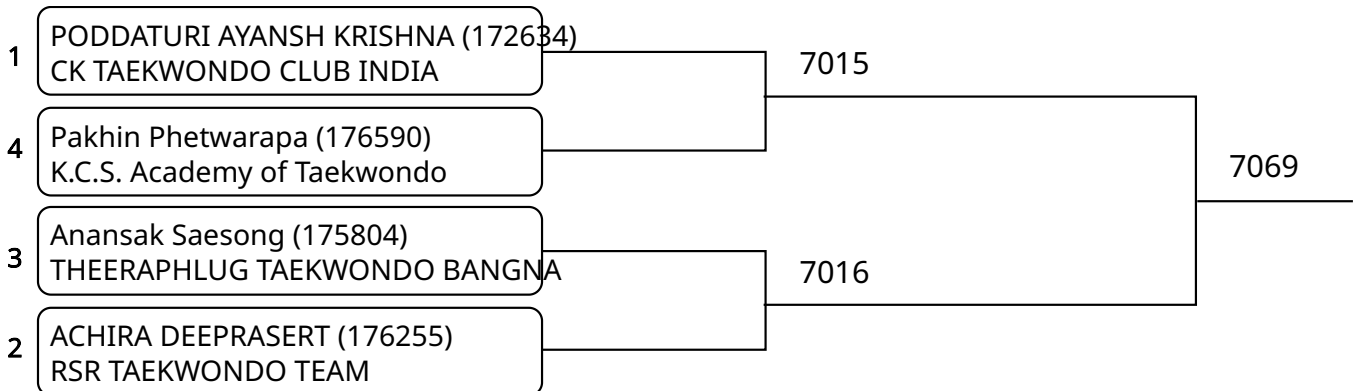

Kyorugi C _7-8Yrs. Male A -20 Kg. G3 (Court: 7, Match: 3, Entries: 4)