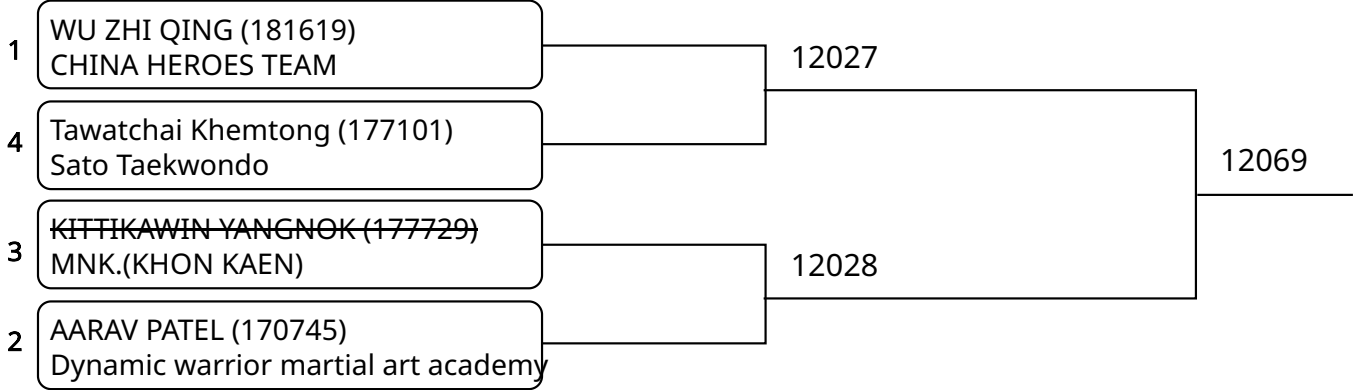

Kyorugi B 12-14Yrs. Male D 41-45 Kg. G2 (Court: 12, Match: 3, Entries: 4)