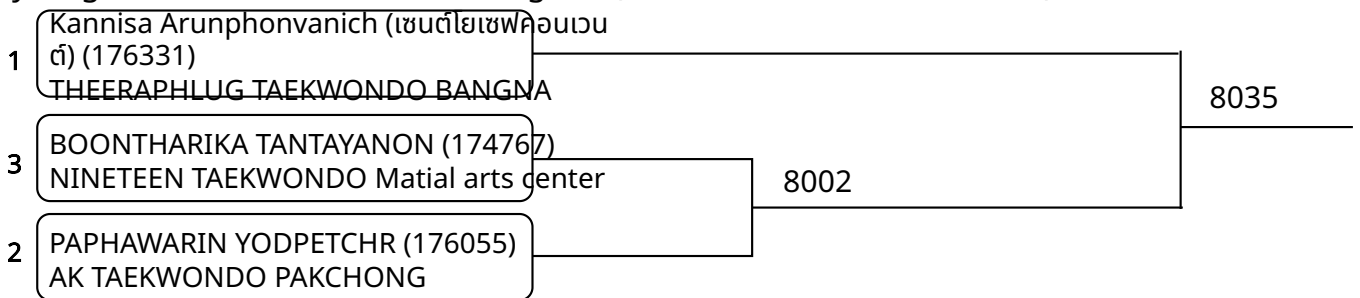

2025-08-10

Kyorugi C_7-8Yrs. Female B 20-22 Kg. G3 (Court: 8, Match: 3, Entries: 4)

Kyorugi C_7-8Yrs. Female C 22-24 Kg. G1 (Court: 8, Match: 3, Entries: 4)

Kyorugi C_7-8Yrs. Female C 22-24 Kg. G2 (Court: 8, Match: 2, Entries: 3)