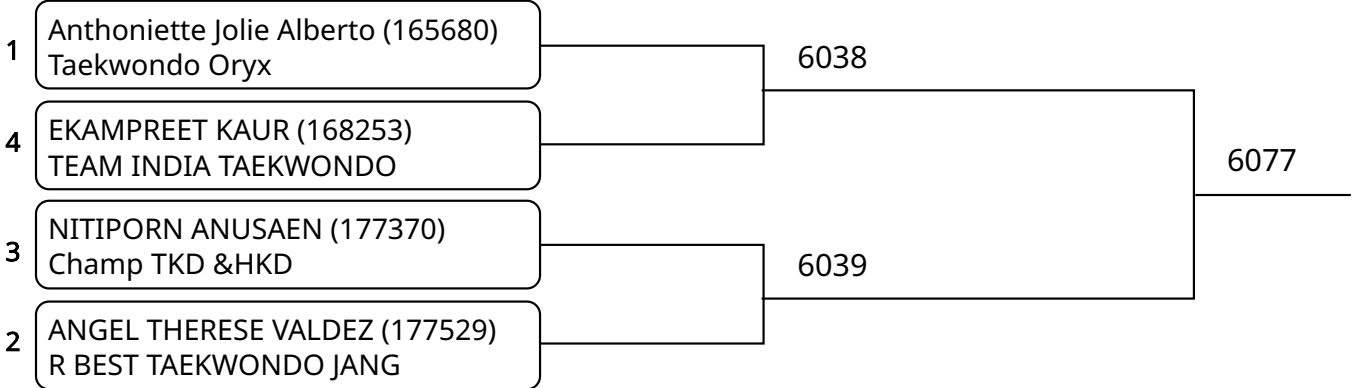

Kyorugi B 12-14Yrs. Female I 55-59 Kg. G1 (Court: 6, Match: 2, Entries: 3)

2025-08-10

Kyorugi B 12-14Yrs. Female I 55-59 Kg. G2 (Court: 6, Match: 2, Entries: 3)

Kyorugi B 12-14Yrs. Female J +59 Kg. G1 (Court: 6, Match: 3, Entries: 4)