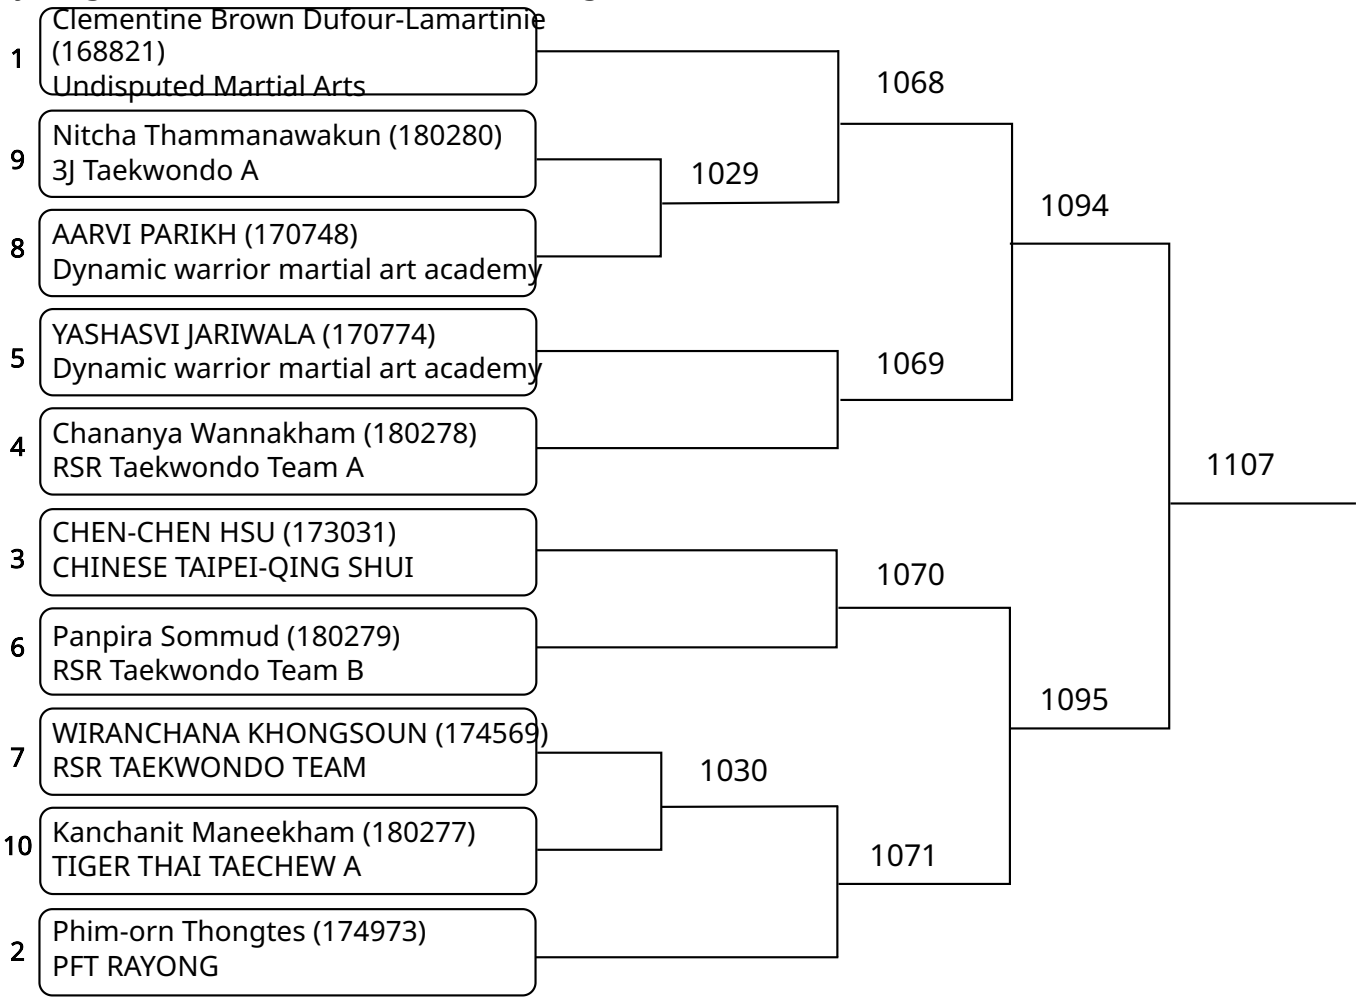

2025-08-10

Kyorugi-PSS A 15-17Yrs. Female A -42 Kg. (Court: 1, Match: 9, Entries: 10)