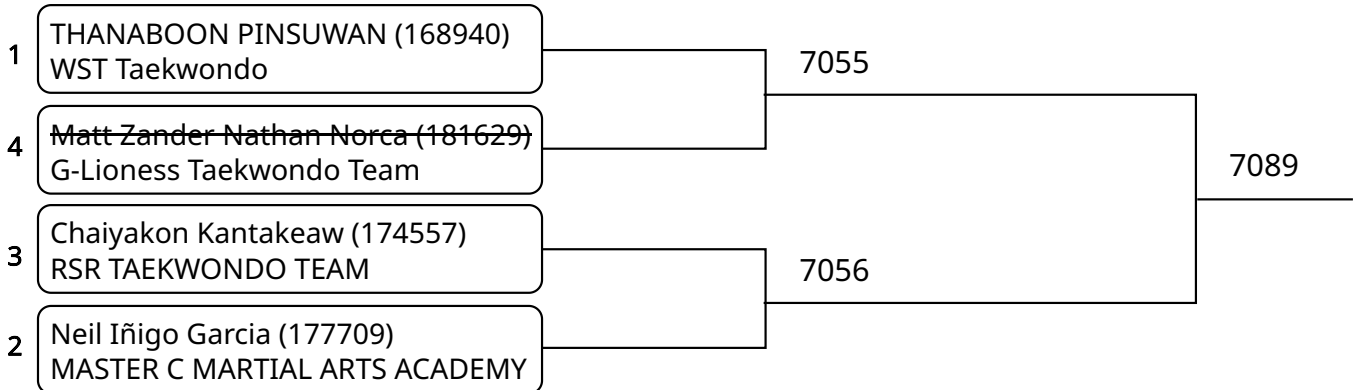

Kyorugi C _7-8Yrs. Male G 34-38 Kg. G2 (Court: 7, Match: 3, Entries: 4)

Kyorugi C_7-8Yrs. Male H +38 Kg. (Court: 7, Match: 2, Entries: 3)

1	Thatsadon Karnissornmongkol (175814) THEERAPHLUG TAEKWONDO BANGNA			
3	Nattakorn Amsomboon (175881) SKP NAKORN ROMKLAO		7010	
2	Abdul Ahad Bin Mohammad (168287) PAKISTAN-KSA			
				7066