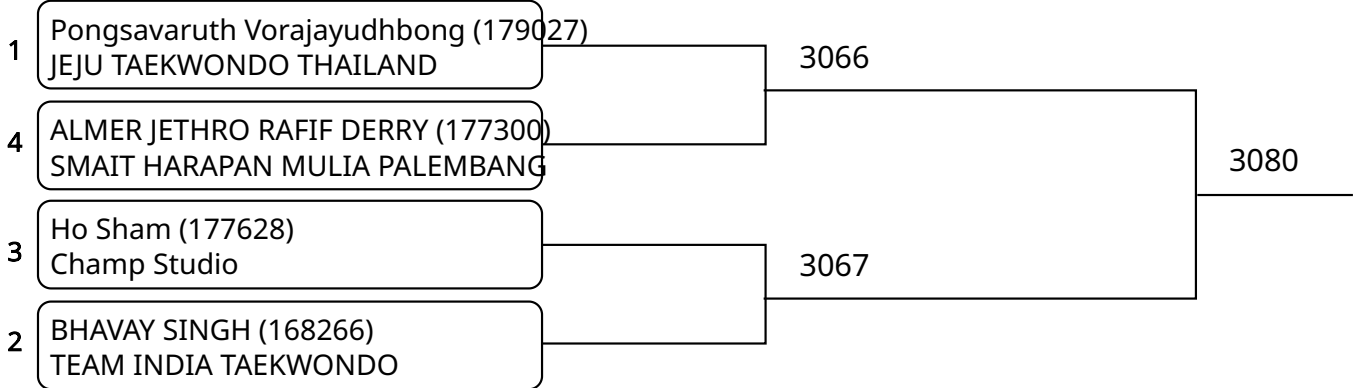

Kyorugi B 15-17Yrs. Female I 63-68 Kg. G2 (Court: 3, Match: 2, Entries: 3)

2025-08-10

Kyorugi B 15-17Yrs. Female J +68 Kg. (Court: 3, Match: 2, Entries: 3)

Kyorugi B 15-17Yrs. Male I 73-78 Kg. G1 (Court: 3, Match: 3, Entries: 4)