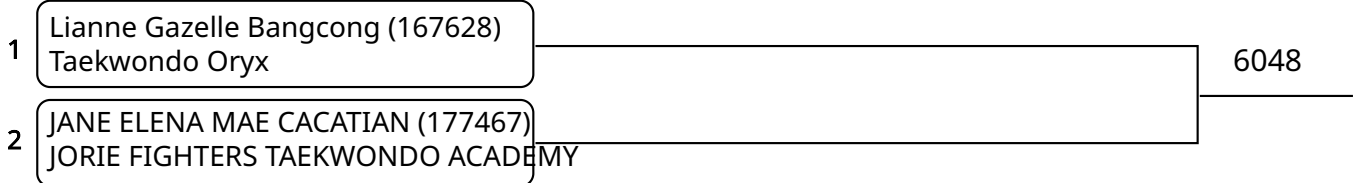

Kyorugi B 12-14Yrs. Female D 37-41 Kg. G1 (Court: 6, Match: 3, Entries: 4)

2025-08-10

Kyorugi B 12-14Yrs. Female D 37-41 Kg. G2 (Court: 6, Match: 2, Entries: 3)

Kyorugi B 12-14Yrs. Female D 37-41 Kg. G3 (Court: 6, Match: 1, Entries: 2)