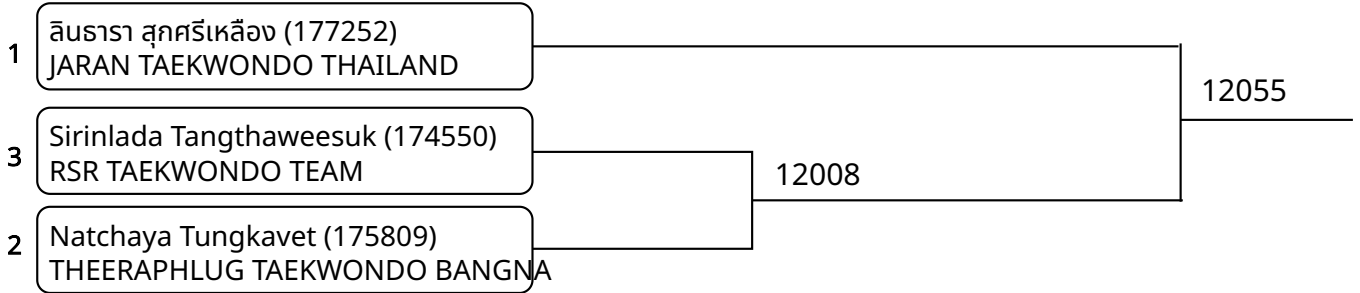

Kyorugi C 5-6Yrs. Female A -18 Kg. G6 (Court: 12, Match: 2, Entries: 3)