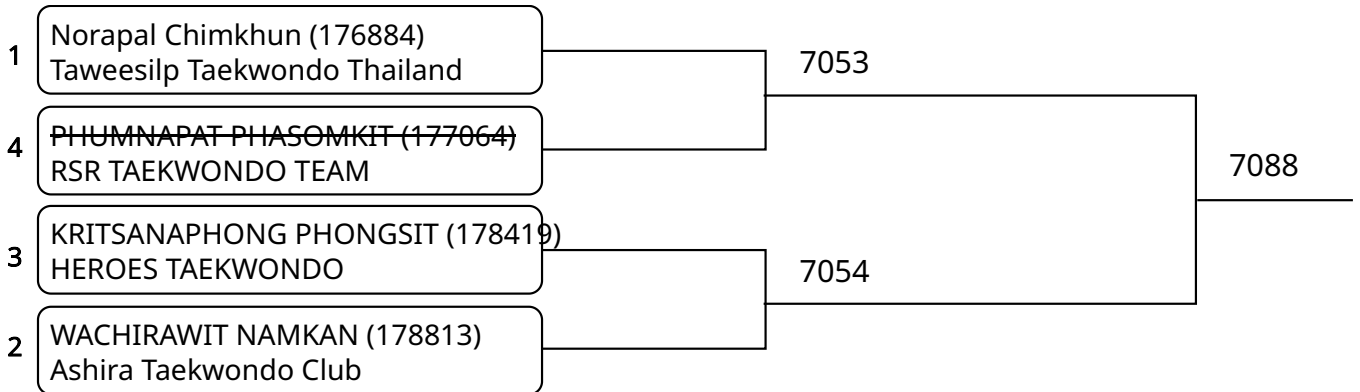

Kyorugi C _7-8Yrs. Male G 34-38 Kg. G2 (Court: 7, Match: 3, Entries: 4)

Kyorugi C_7-8Yrs. Male H +38 Kg. (Court: 7, Match: 2, Entries: 3)

1	Thatsadon Karnissornmongkol (175814) THEERAPHLUG TAEKWONDO BANGNA			
3	Nattakorn Amsomboon (175881) SKP NAKORN ROMKLAO		7010	
2	Abdul Ahad Bin Mohammad (168287) PAKISTAN-KSA			
				7066