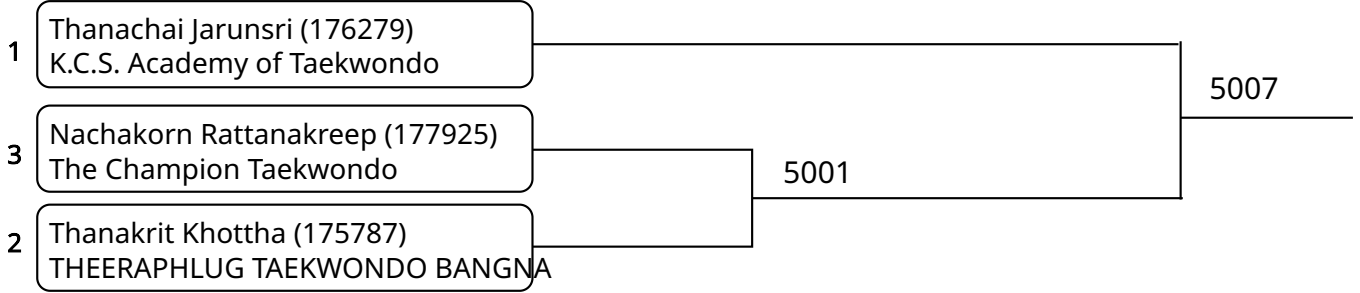

Kyorugi B _7-8Yrs. Male G 34-38 Kg. (Court: 4, Match: 3, Entries: 4)

2025-08-10

Kyorugi B _7-8Yrs. Male H +38 Kg. (Court: 4, Match: 2, Entries: 3)

2025-08-10

Kyorugi B 5-6Yrs. Male A -18 Kg. G1 (Court: 5, Match: 2, Entries: 3)