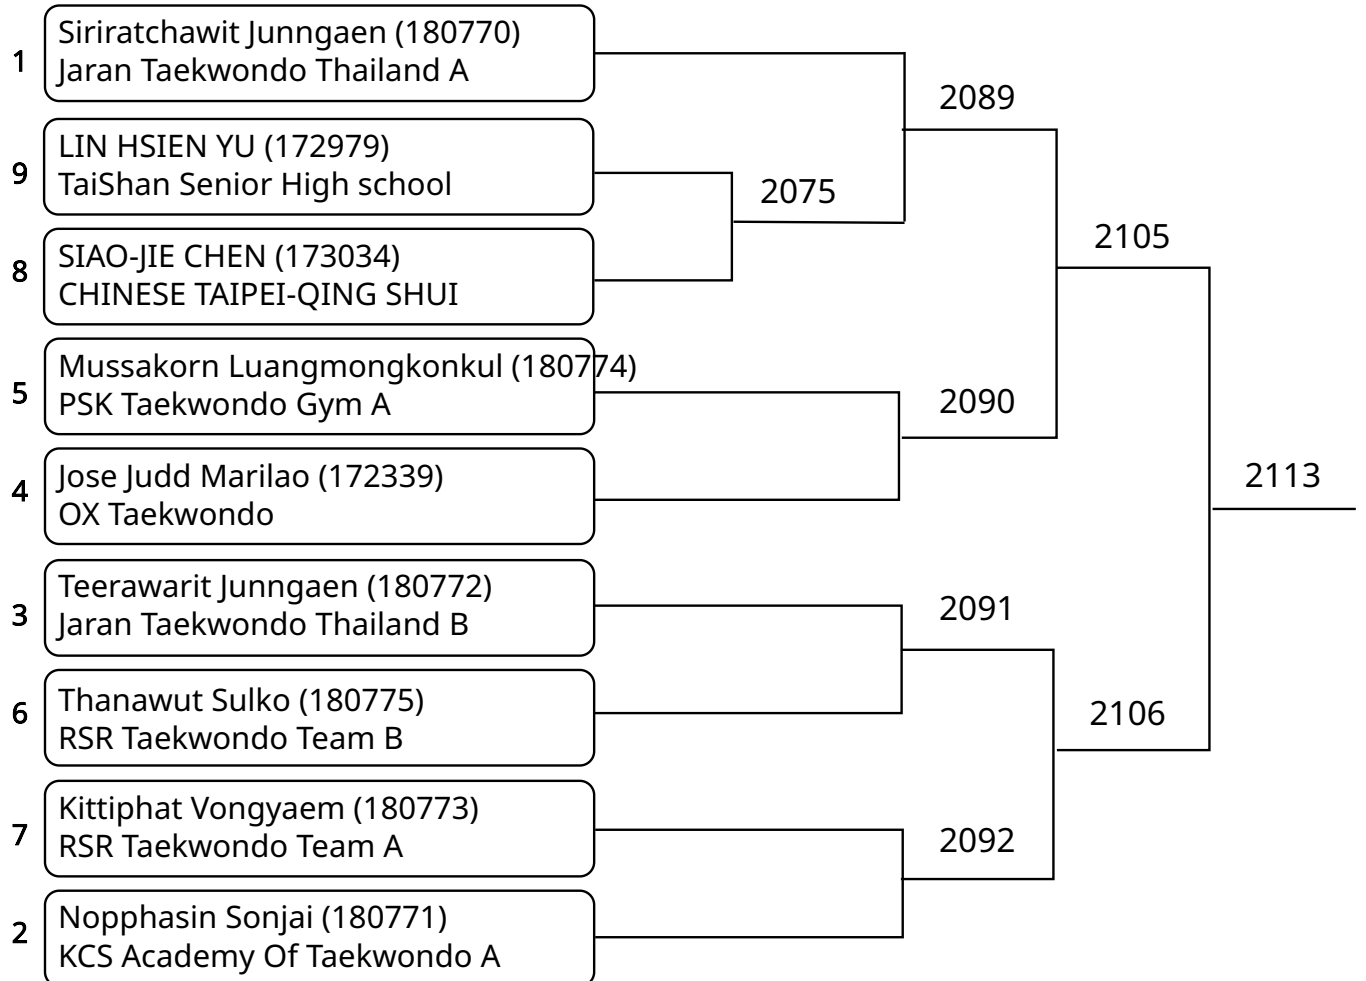

Kyorugi-PSS A 15-17Yrs. Male J +78 Kg. (Court: 2, Match: 8, Entries: 9)