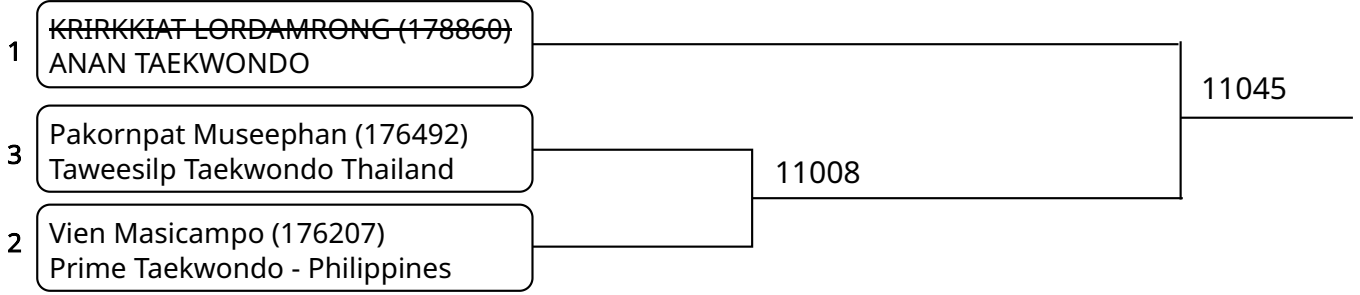

Kyorugi C 5-6Yrs. Male F +27 Kg. G2 (Court: 11, Match: 2, Entries: 3)