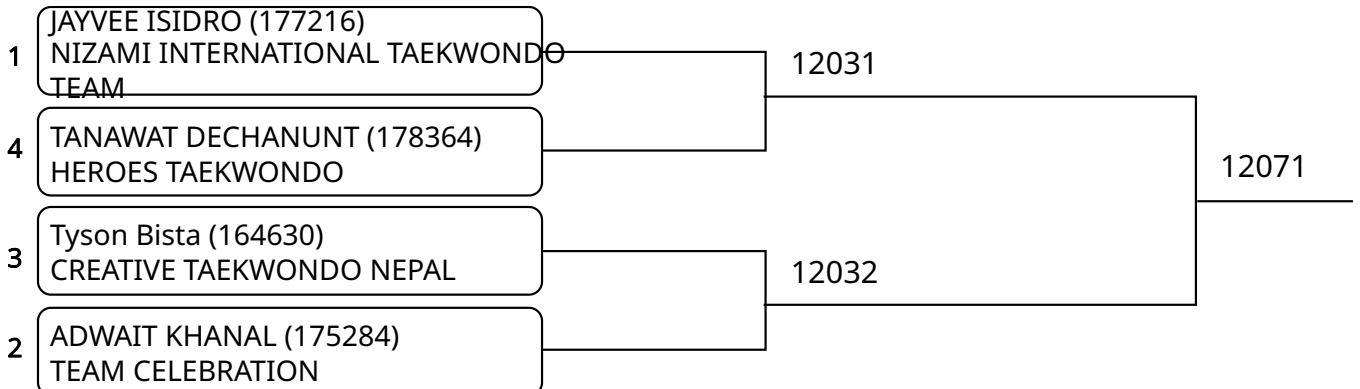

Kyorugi B 12-14Yrs. Male D 41-45 Kg. G4 (Court: 12, Match: 3, Entries: 4)