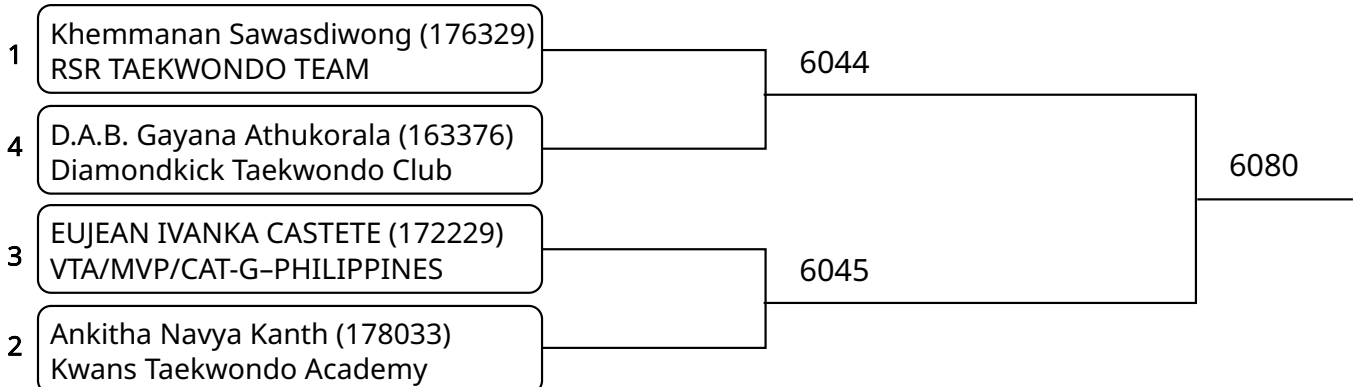

Kyorugi B 15-17Yrs. Female D 46-49 Kg. G1 (Court: 6, Match: 3, Entries: 4)