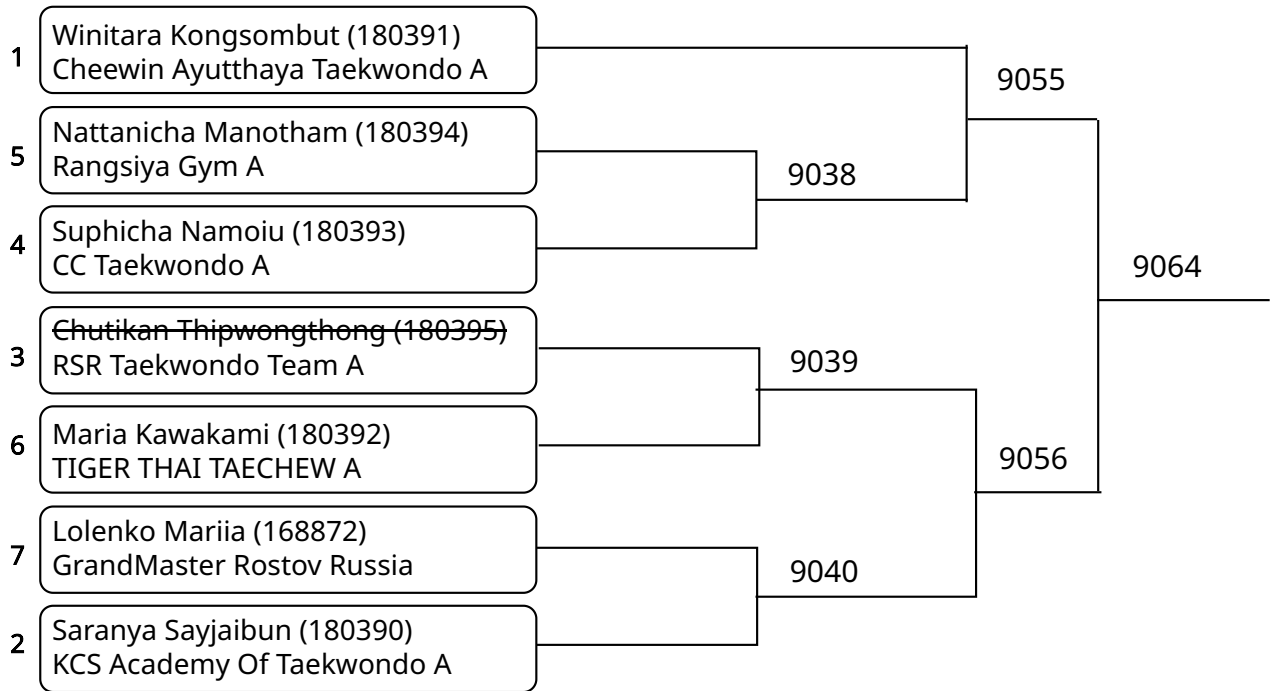

1	MARYAM NOOR (178493) PAKISTAN TAEKWONDO TEAM	8033
2	Arada Leabdee (179862) RANGSIYA GYM	

2025-08-10

Kyorugi-PSS A 12-14Yrs. Female A -29 Kg. (Court: 9, Match: 6, Entries: 7)

Kyorugi-PSS A 12-14Yrs. Female B 29-33 Kg. (Court: 9, Match: 6, Entries: 7)