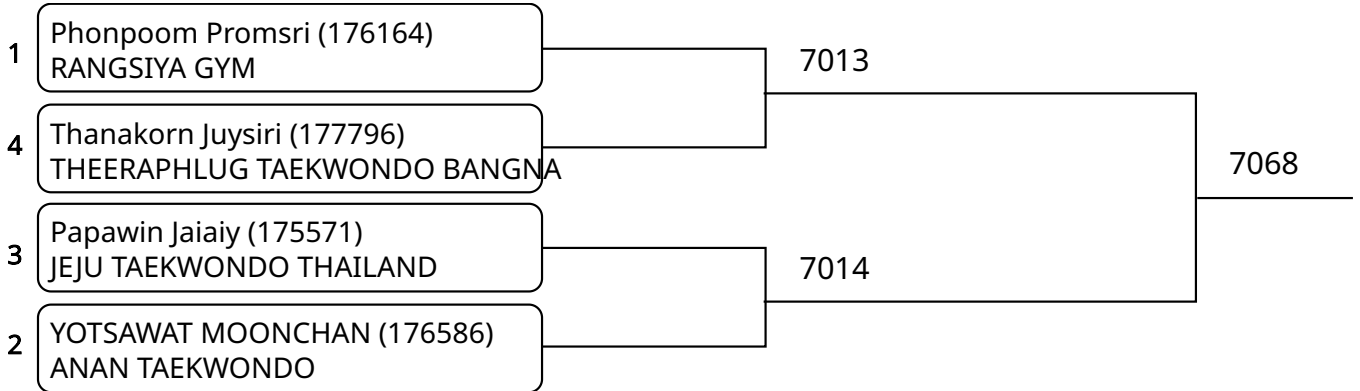

Kyorugi B 15-17Yrs. Female D 46-49 Kg. G4 (Court: 6, Match: 2, Entries: 3)

2025-08-10

Kyorugi C _7-8Yrs. Male A -20 Kg. G1 (Court: 7, Match: 3, Entries: 4)

Kyorugi C _7-8Yrs. Male A -20 Kg. G2 (Court: 7, Match: 3, Entries: 4)