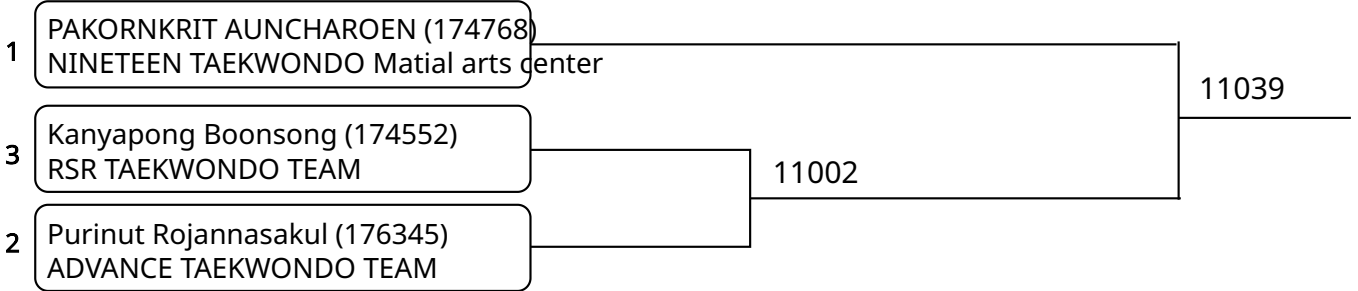

Kyorugi C 5-6Yrs. Male C 20-22 Kg. G2 (Court: 11, Match: 2, Entries: 3)