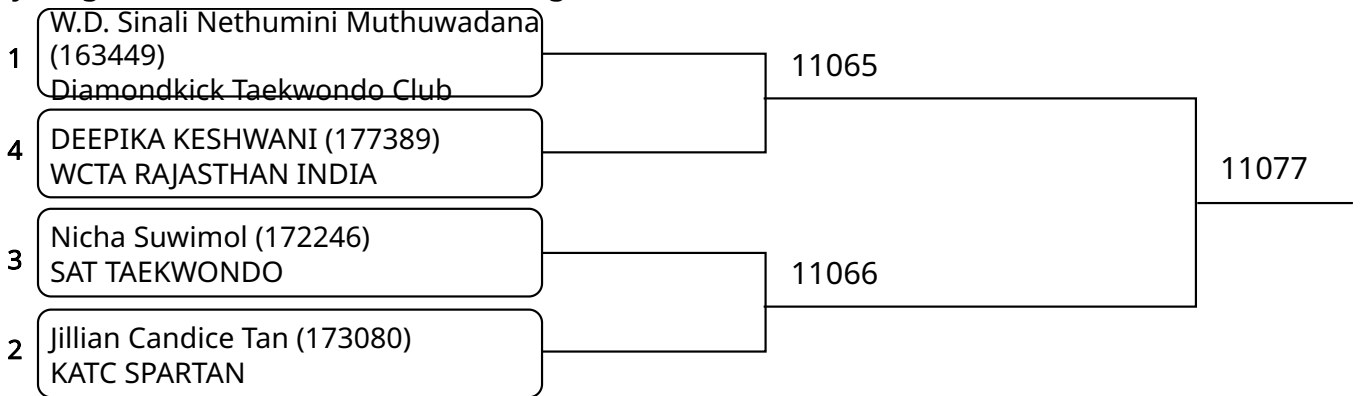

2025-08-10

Court: 10

Kyorugi-PSS A 15-17Yrs. Male F 59-63 Kg. (Court: 10, Match: 22, Entries: 23)

2025-08-10

Kyorugi B 15-17Yrs. Female E 49-52 Kg. G1 (Court: 11, Match: 3, Entries: 4)

Kyorugi B 15-17Yrs. Female E 49-52 Kg. G2 (Court: 11, Match: 3, Entries: 4)