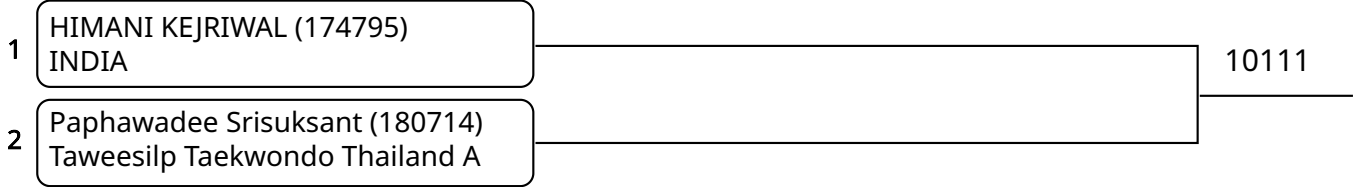

Kyorugi-PSS A 15-17Yrs. Female H 59-63 Kg. (Court: 10, Match: 1, Entries: 2)