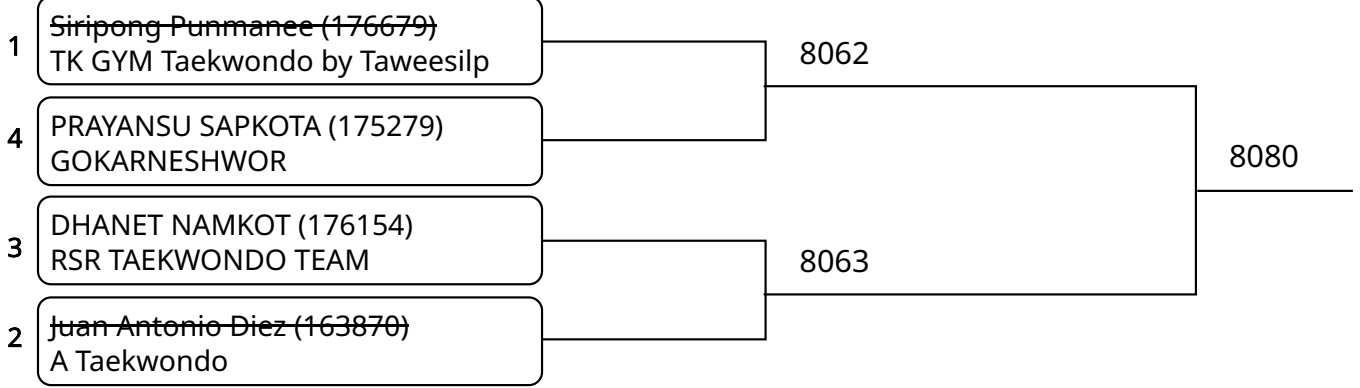

Kyorugi B 15-17Yrs. Male B 45-48 Kg. G1 (Court: 8, Match: 2, Entries: 3)

Kyorugi B 15-17Yrs. Male B 45-48 Kg. G2 (Court: 8, Match: 2, Entries: 3)

2025-08-10

Kyorugi B 15-17Yrs. Male C 48-51 Kg. G1 (Court: 8, Match: 3, Entries: 4)