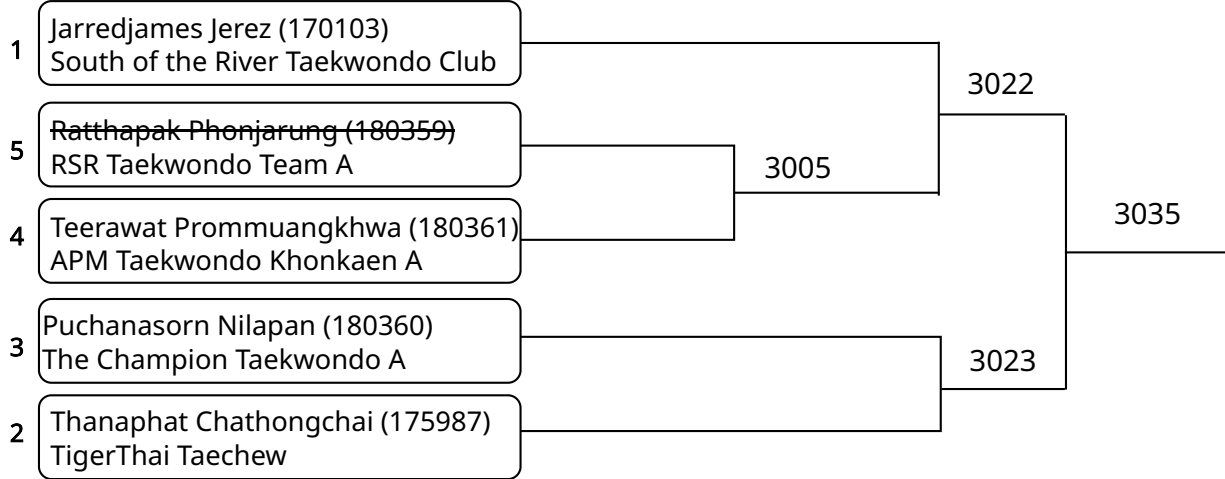

2025-08-10

Kyorugi A _7-8Yrs. Male E 27-30 Kg. (Court: 3, Match: 4, Entries: 5)