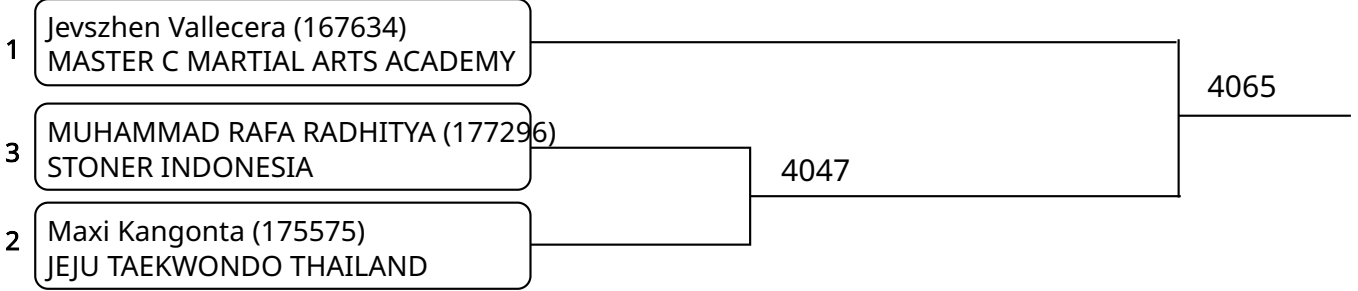

2025-08-10

Kyorugi B 12-14Yrs. Male E 45-49 Kg. G2 (Court: 4, Match: 2, Entries: 3)