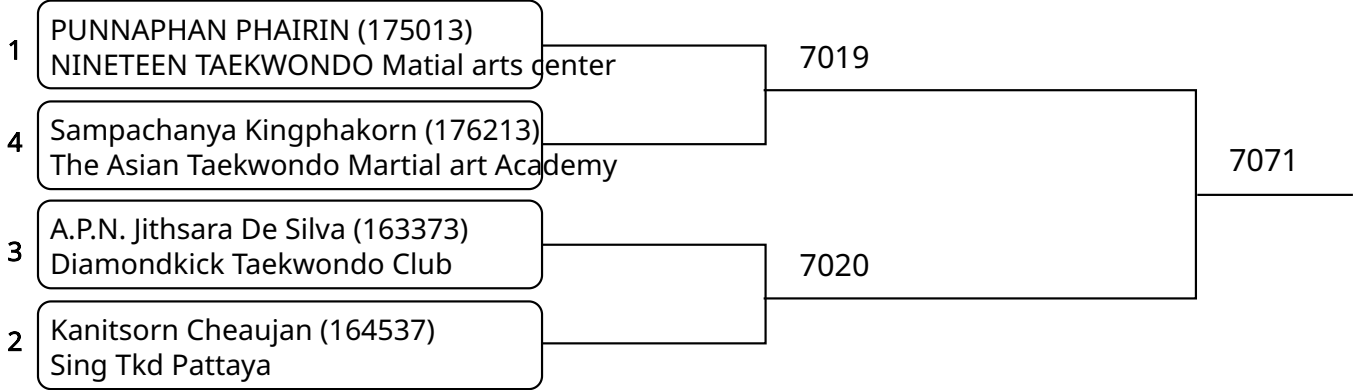

Kyorugi C _7-8Yrs. Male A -20 Kg. G3 (Court: 7, Match: 3, Entries: 4)

Kyorugi C _7-8Yrs. Male A -20 Kg. G4 (Court: 7, Match: 3, Entries: 4)

2025-08-10

Kyorugi C _7-8Yrs. Male A -20 Kg. G5 (Court: 7, Match: 3, Entries: 4)