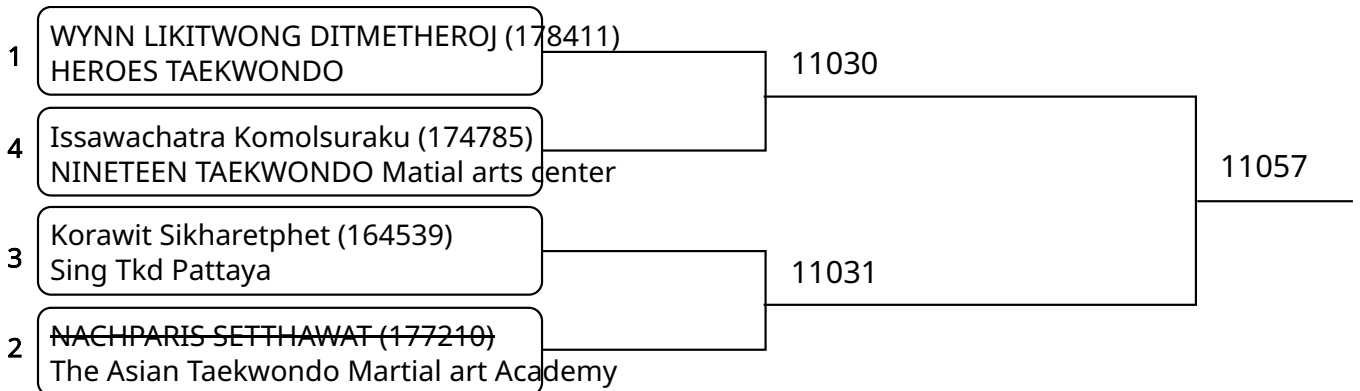

Kyorugi C 5-6Yrs. Male B 18-20 Kg. G4 (Court: 11, Match: 3, Entries: 4)