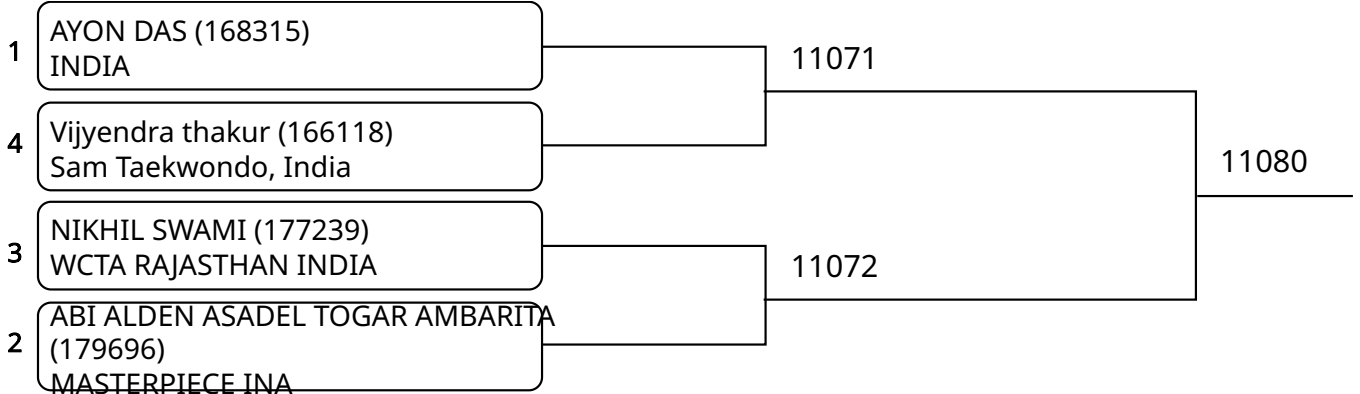

Kyorugi B 15-17Yrs. Male G 63-68 Kg. G3 (Court: 11, Match: 3, Entries: 4)