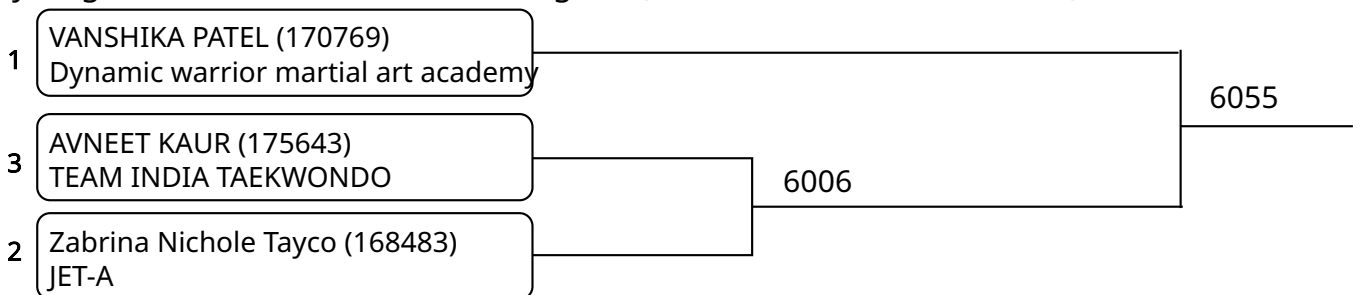

Kyorugi B 12-14Yrs. Female G 47-51 Kg. G3 (Court: 6, Match: 2, Entries: 3)