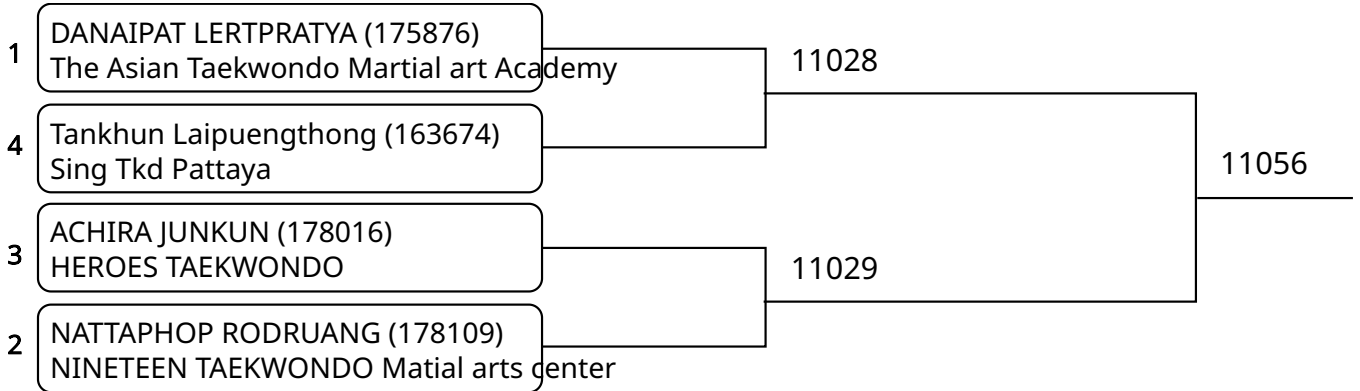

Kyorugi C 5-6Yrs. Male B 18-20 Kg. G3 (Court: 11, Match: 3, Entries: 4)