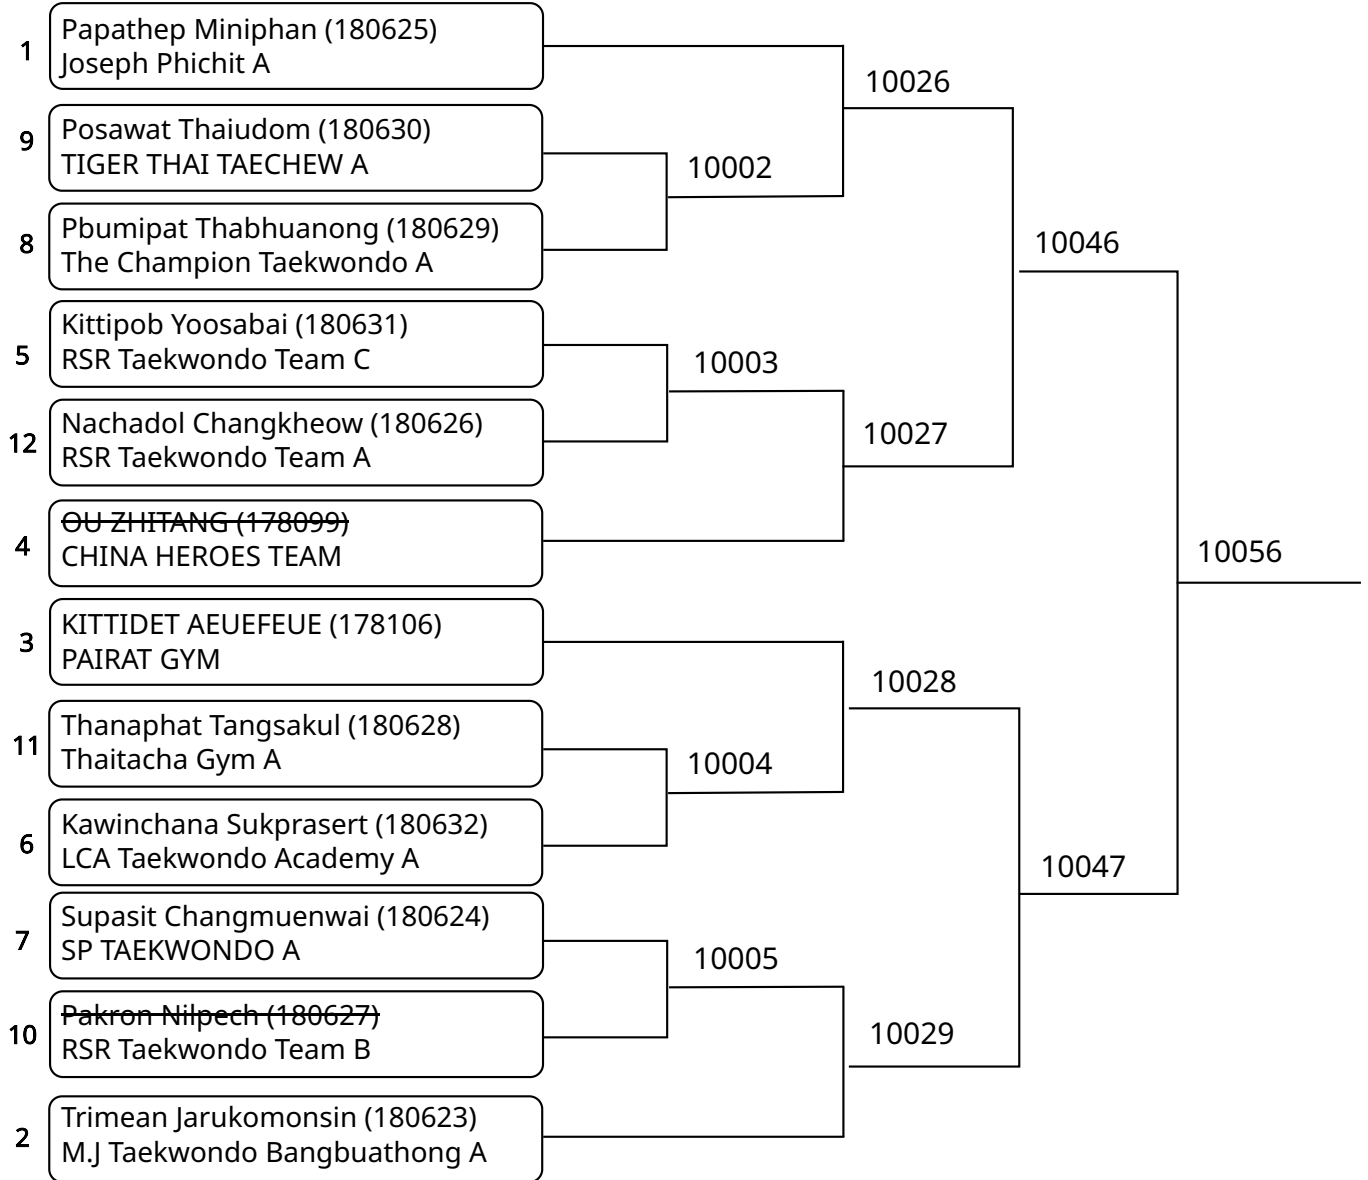

Kyorugi-PSS A 12-14Yrs. Female J +59 Kg. (Court: 10, Match: 5, Entries: 6)

The 8th Heroes Taekwondo International Championship 2025

Court: 10

2025-08-10

Kyorugi-PSS A 12-14Yrs. Male F 49-53 Kg. (Court: 10, Match: 11, Entries: 12)