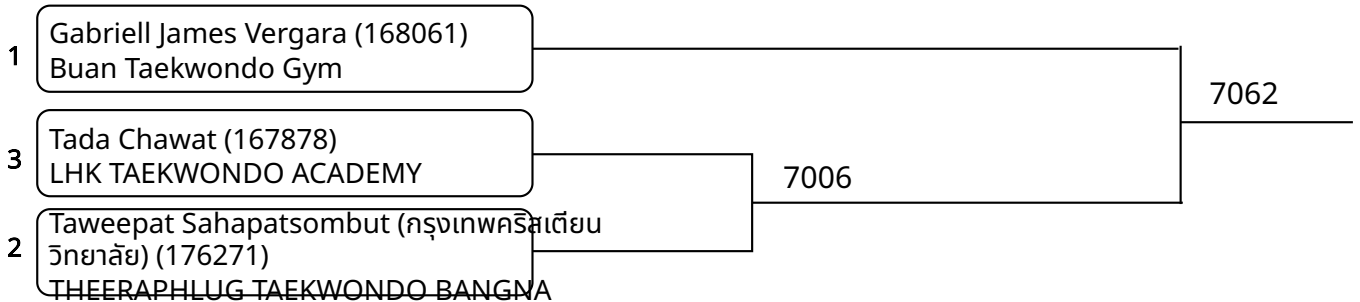

Kyorugi C_7-8Yrs. Male D 24-27 Kg. G4 (Court: 7, Match: 2, Entries: 3)