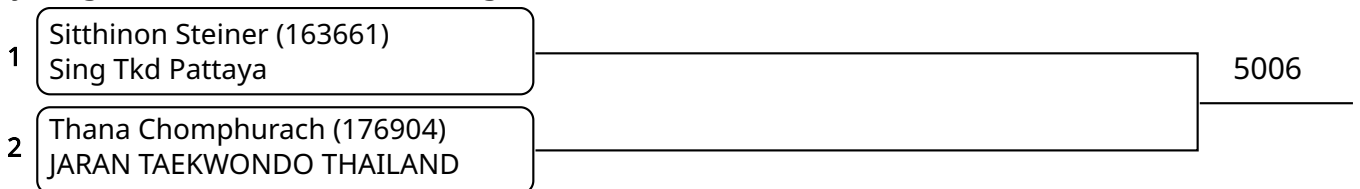

Kyorugi B 5-6Yrs. Male D 22-24 Kg. (Court: 5, Match: 1, Entries: 2)