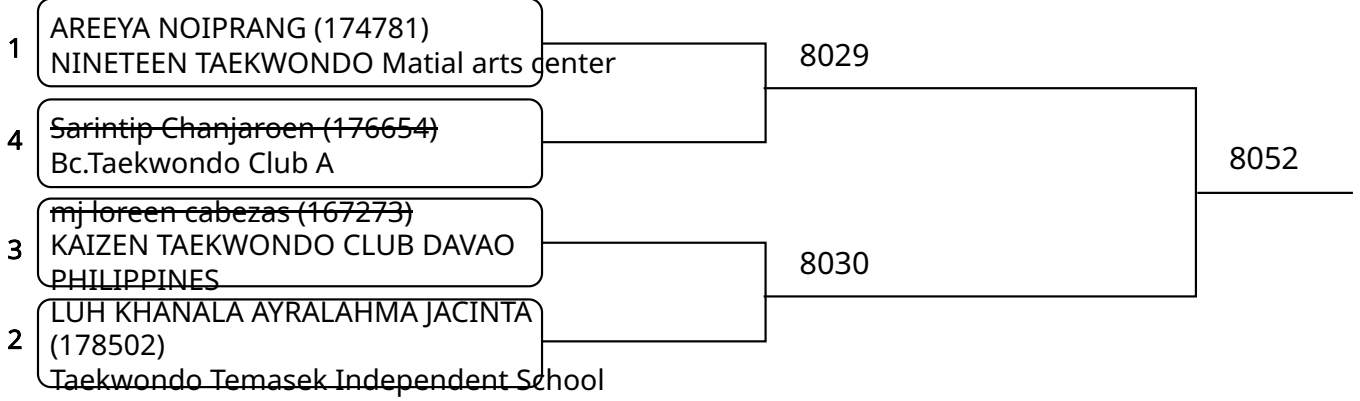

2025-08-10

Kyorugi C _7-8Yrs. Female F 30-34 Kg. G1 (Court: 8, Match: 3, Entries: 4)