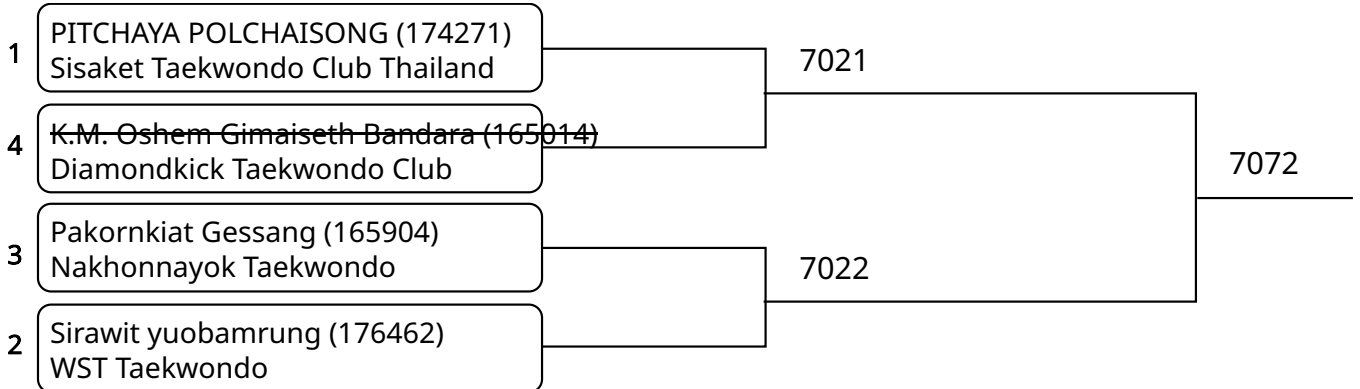

Kyorugi C _7-8Yrs. Male A -20 Kg. G6 (Court: 7, Match: 3, Entries: 4)