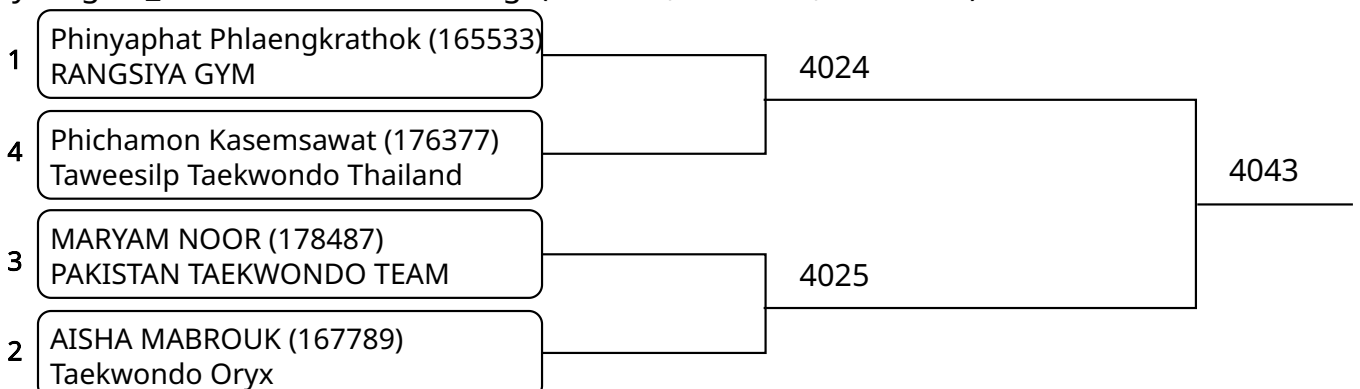

Kyorugi B _7-8Yrs. Female H +38 Kg. (Court: 4, Match: 3, Entries: 4)