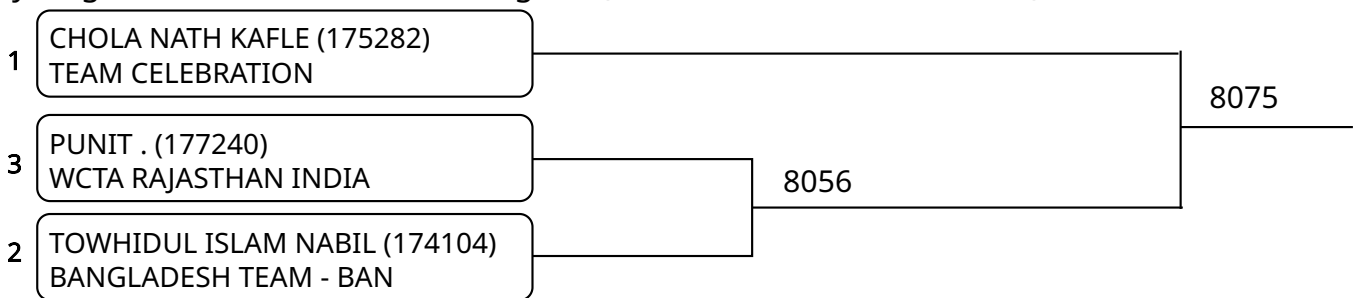

Kyorugi B 15-17Yrs. Male C 48-51 Kg. G3 (Court: 8, Match: 2, Entries: 3)