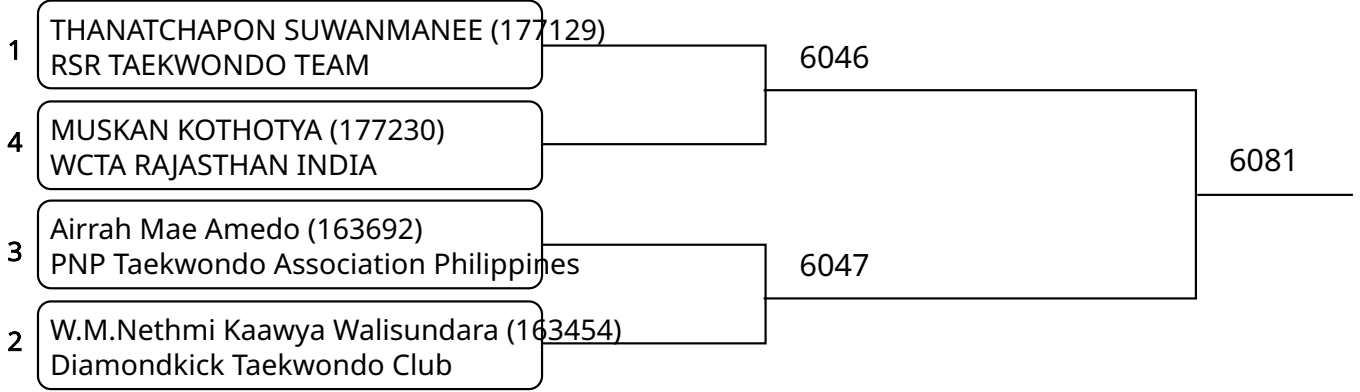

2025-08-10

Kyorugi B 15-17Yrs. Female D 46-49 Kg. G2 (Court: 6, Match: 3, Entries: 4)