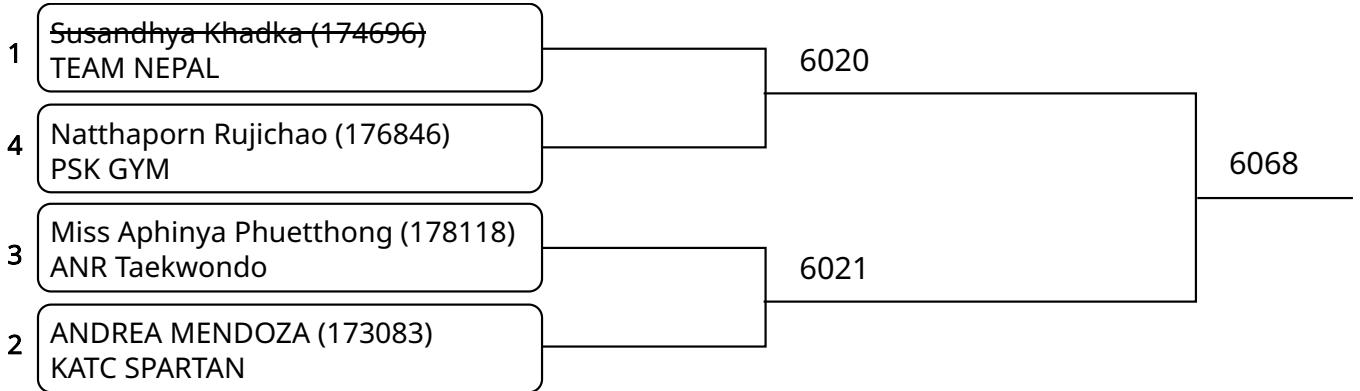

Kyorugi B 12-14Yrs. Female C 33-37 Kg. G2 (Court: 6, Match: 3, Entries: 4)