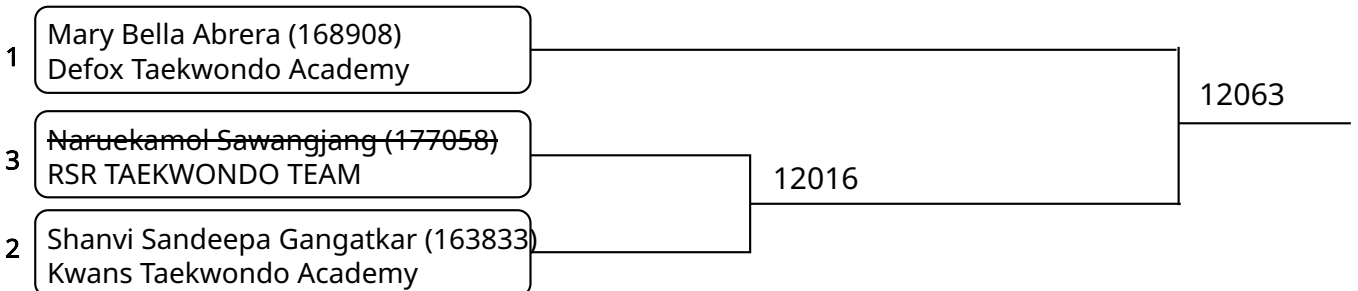

Kyorugi C 5-6Yrs. Female D 22-24 Kg. G2 (Court: 12, Match: 2, Entries: 3)