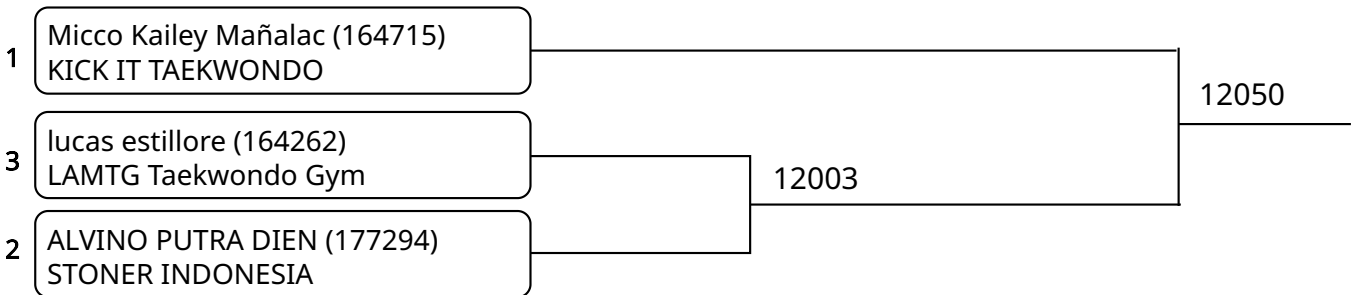

Kyorugi B 12-14Yrs. Male C 37-41 Kg. G3 (Court: 12, Match: 2, Entries: 3)