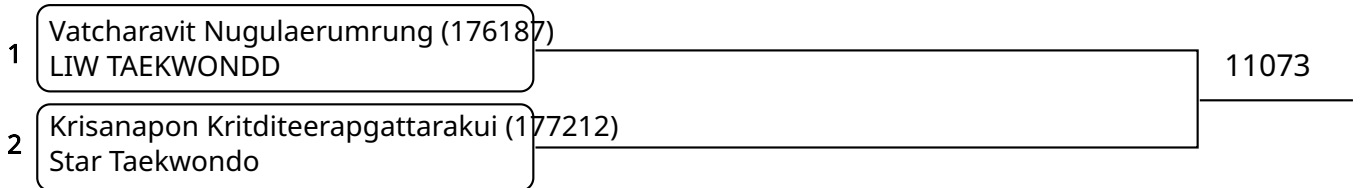

Kyorugi B 15-17Yrs. Male H 68-73 Kg. G2 (Court: 11, Match: 1, Entries: 2)