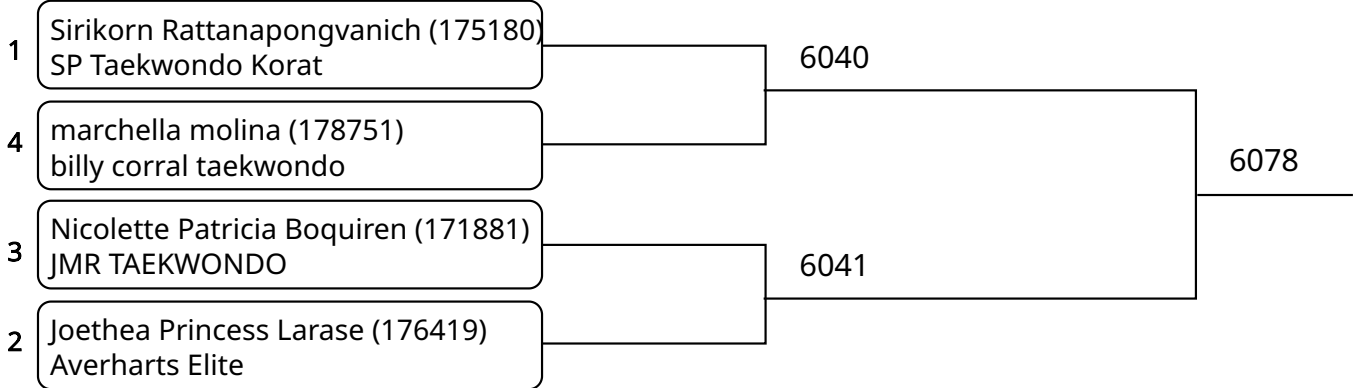

Kyorugi B 15-17Yrs. Female C 44-46 Kg. G1 (Court: 6, Match: 3, Entries: 4)