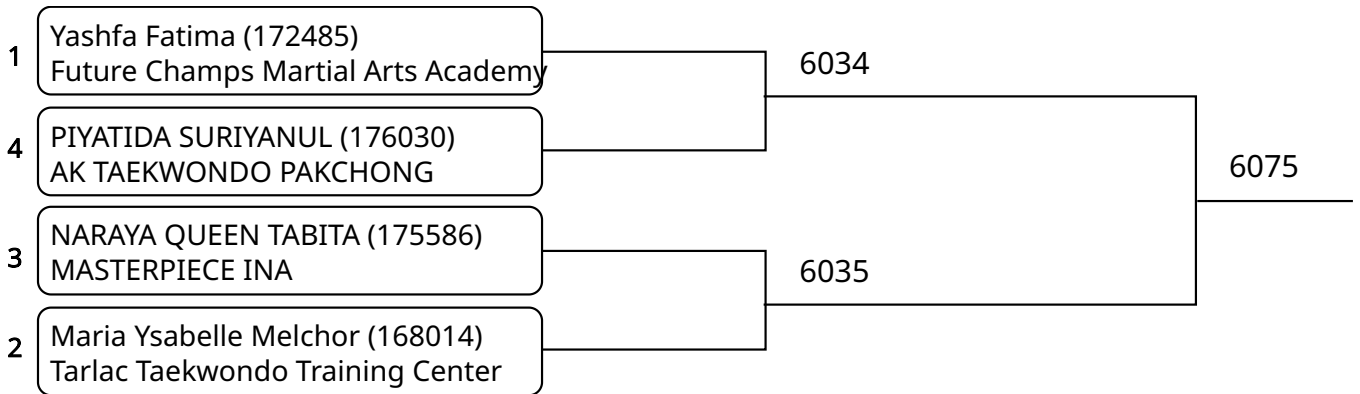

Kyorugi B 12-14Yrs. Female F 44-47 Kg. G2 (Court: 6, Match: 3, Entries: 4)

2025-08-10

Kyorugi B 12-14Yrs. Female F 44-47 Kg. G3 (Court: 6, Match: 3, Entries: 4)

Kyorugi B 12-14Yrs. Female G 47-51 Kg. G1 (Court: 6, Match: 3, Entries: 4)