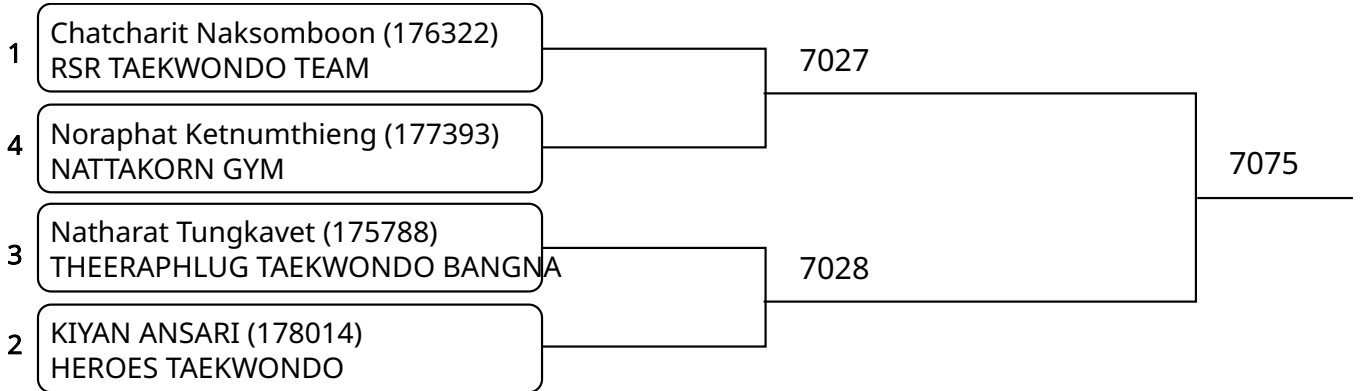

Kyorugi C _7-8Yrs. Male B 20-22 Kg. G3 (Court: 7, Match: 3, Entries: 4)