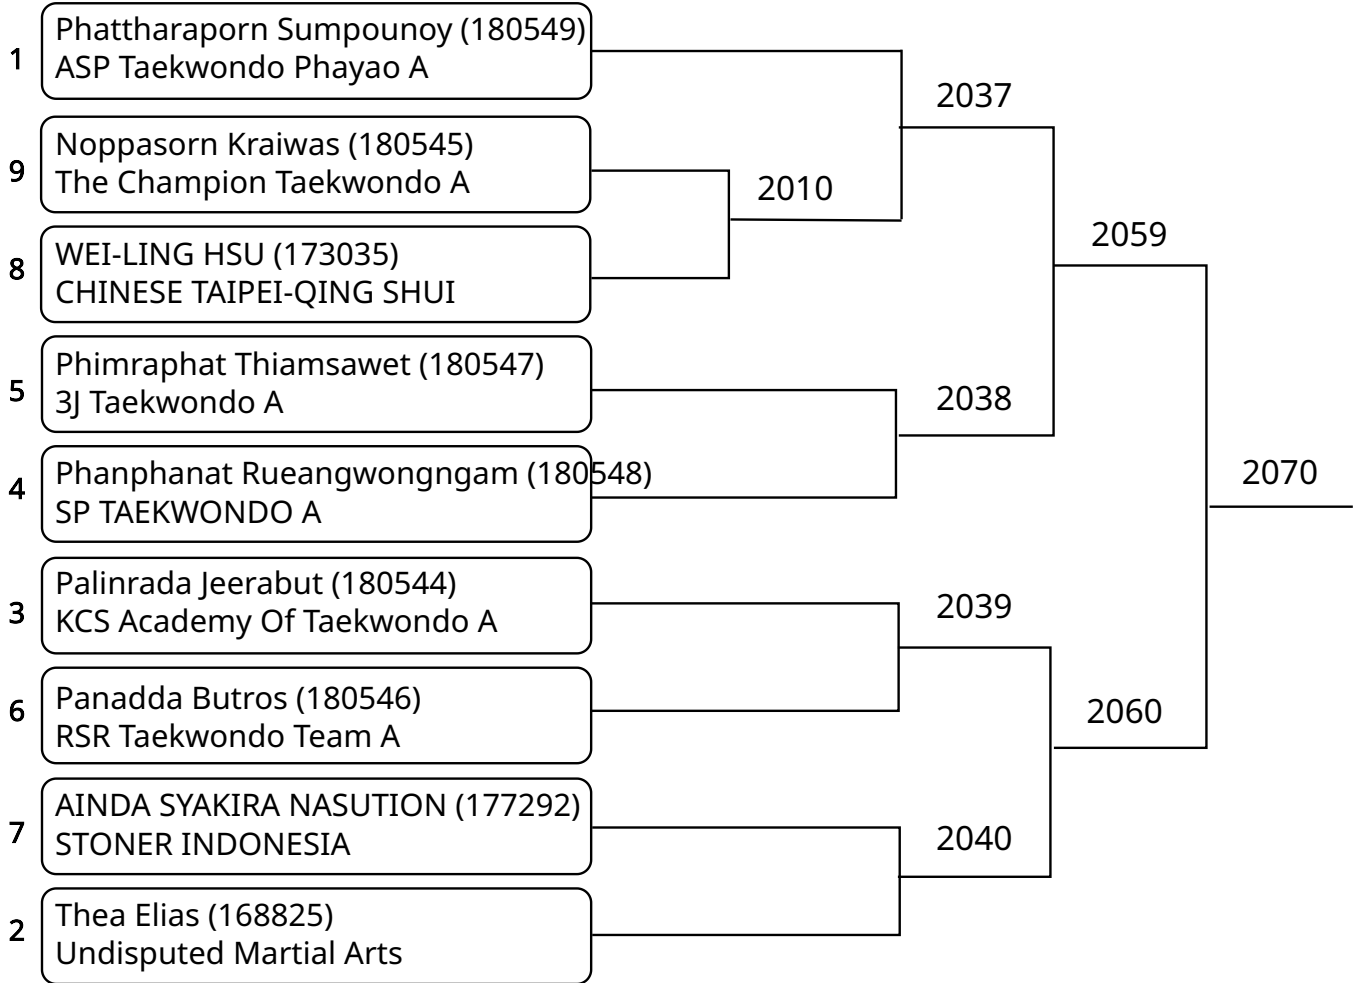

The 8th Heroes Taekwondo International Championship 2025

Court: 2

2025-08-10

Kyorugi-PSS A 15-17Yrs. Female C 44-46 Kg. (Court: 2, Match: 8, Entries: 9)