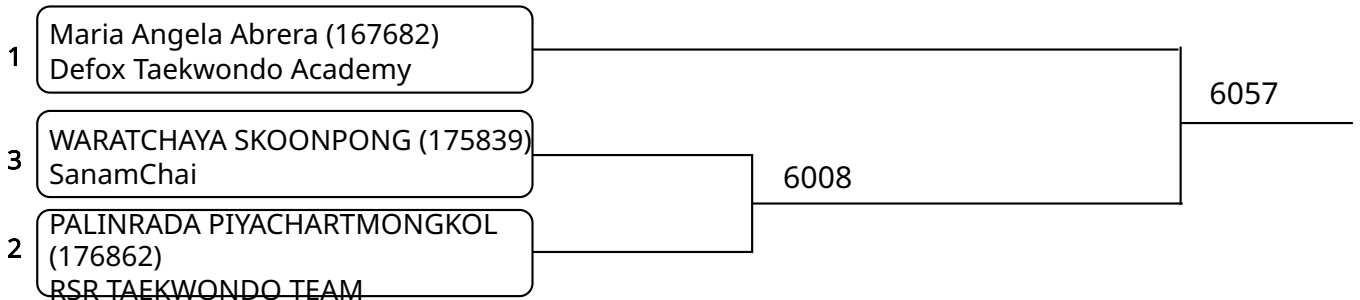

Kyorugi B 12-14Yrs. Female H 51-55 Kg. G3 (Court: 6, Match: 2, Entries: 3)