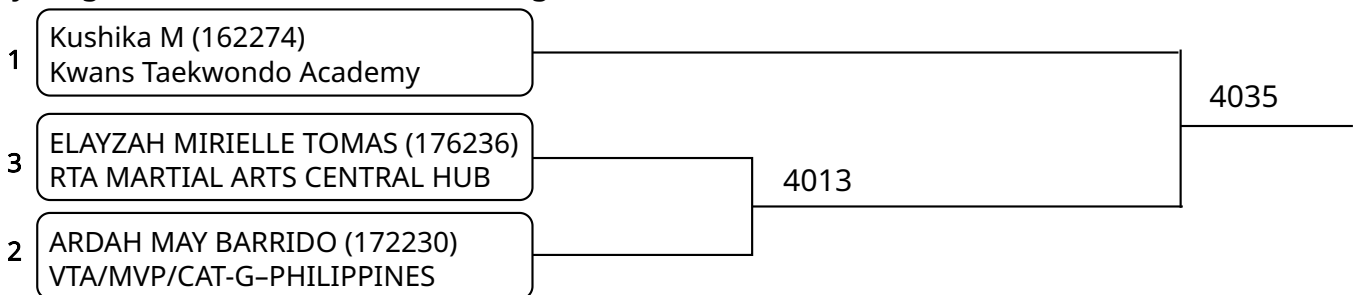

Kyorugi B _7-8Yrs. Female D 24-27 Kg. G2 (Court: 4, Match: 2, Entries: 3)