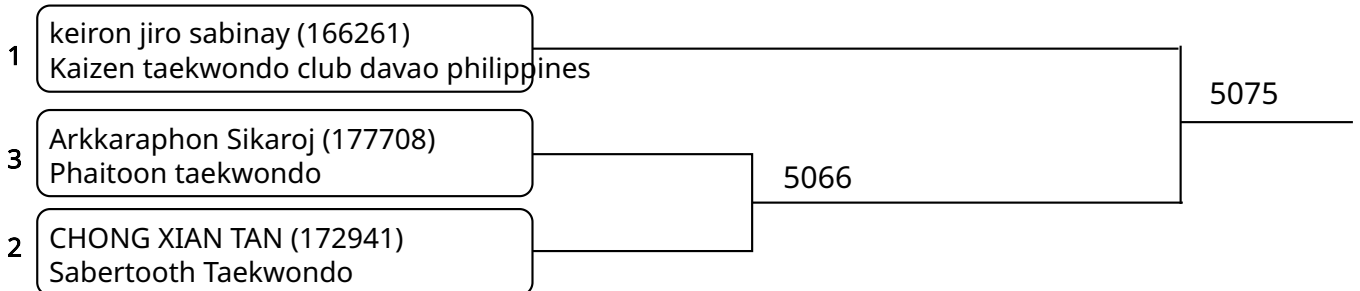

Kyorugi B 15-17Yrs. Male E 55-59 Kg. G4 (Court: 5, Match: 2, Entries: 3)