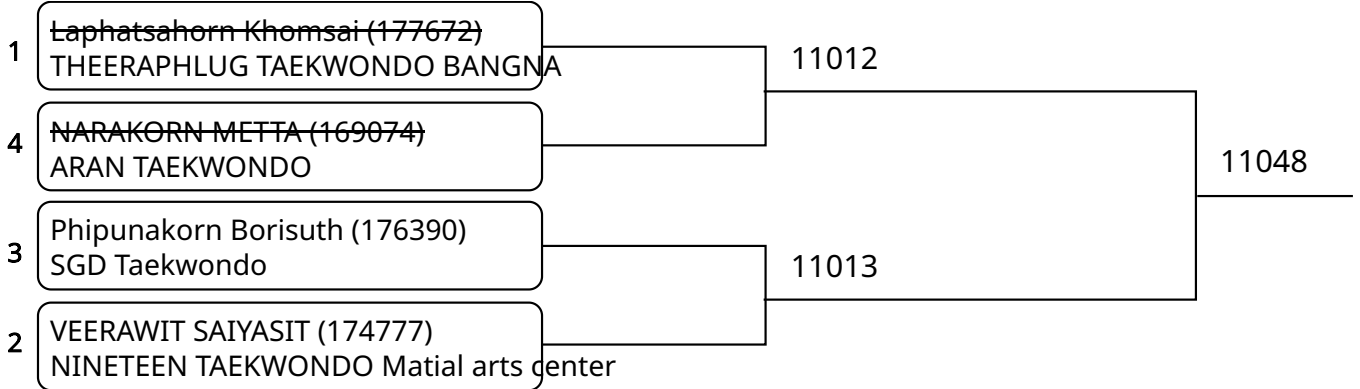

Kyorugi C 5-6Yrs. Male A -18 Kg. G2 (Court: 11, Match: 3, Entries: 4)