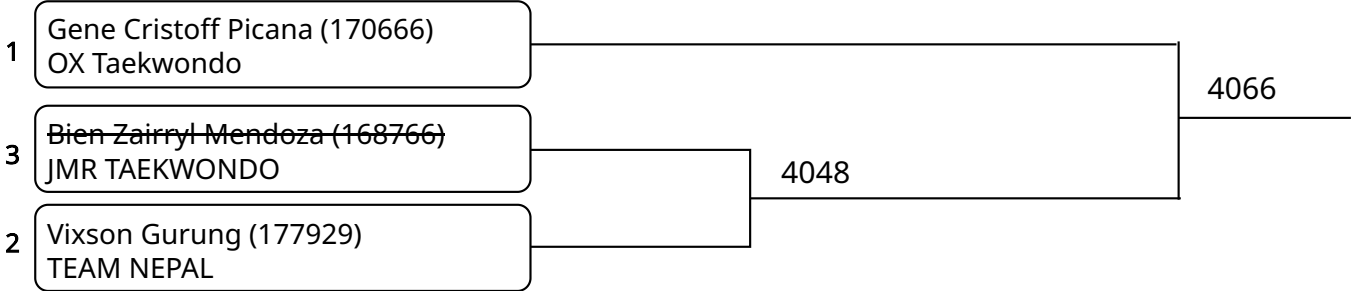

Kyorugi B 12-14Yrs. Male E 45-49 Kg. G3 (Court: 4, Match: 2, Entries: 3)