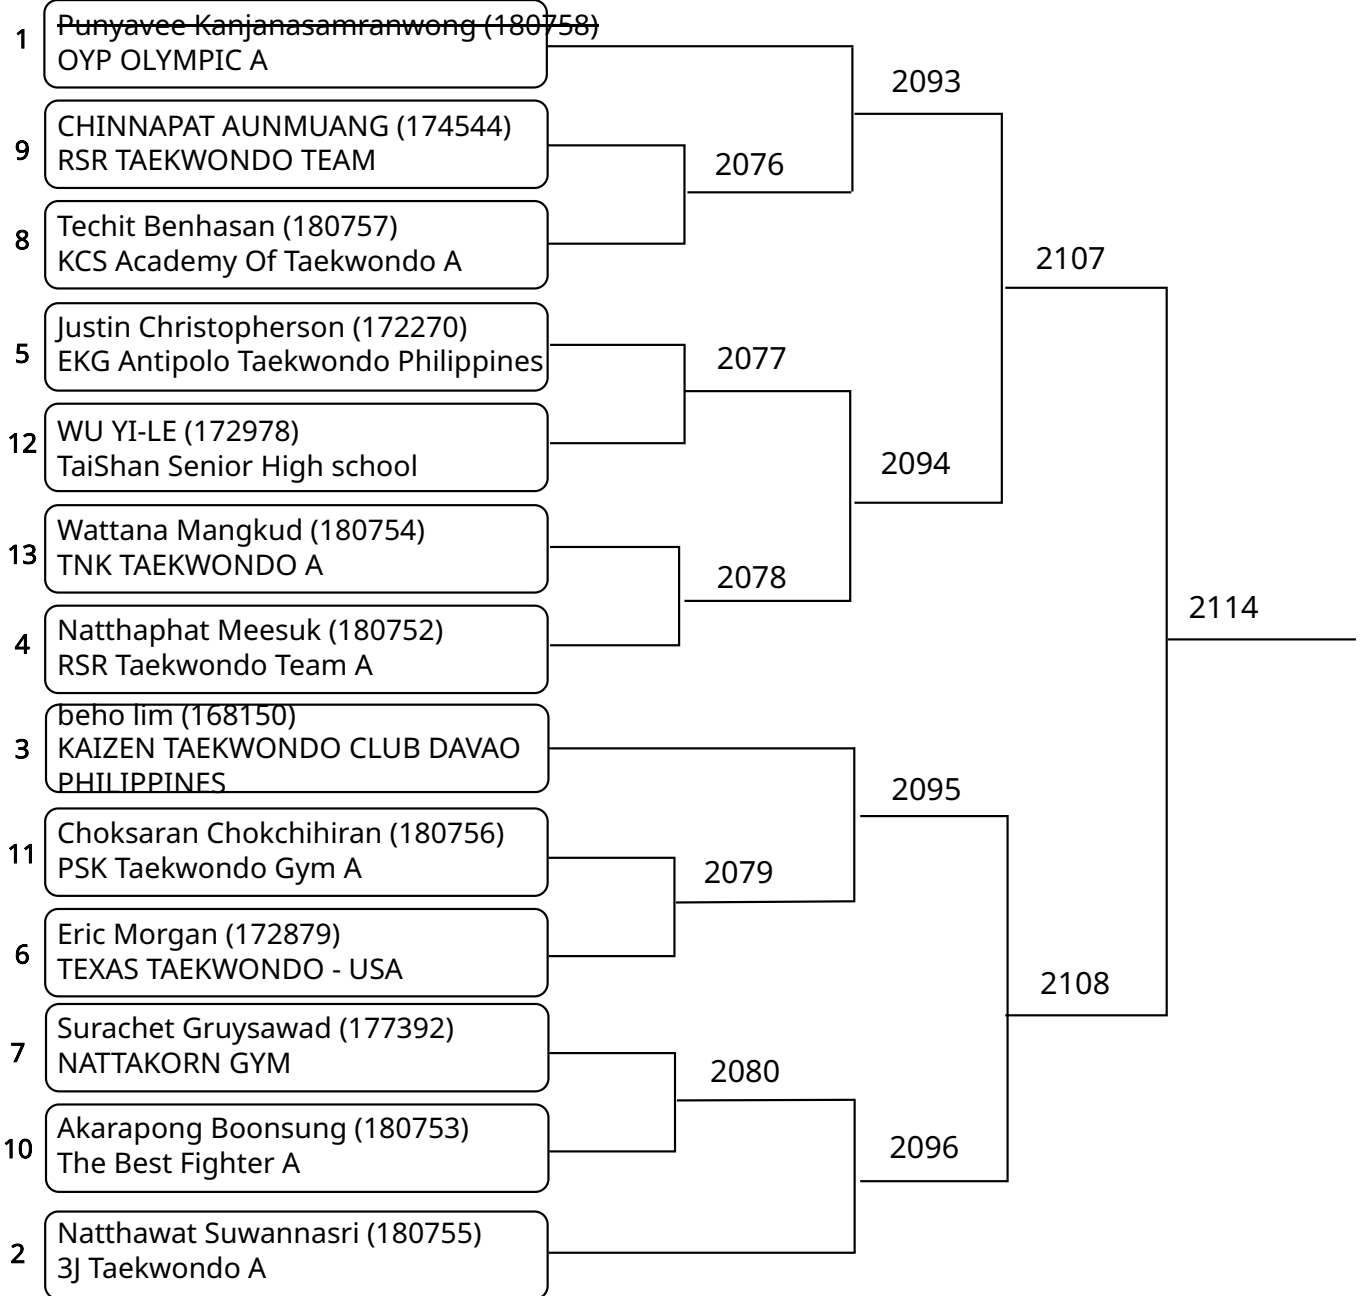

The 8th Heroes Taekwondo International Championship 2025

Court: 2

2025-08-10

Kyorugi-PSS A 15-17Yrs. Male H 68-73 Kg. (Court: 2, Match: 12, Entries: 13)