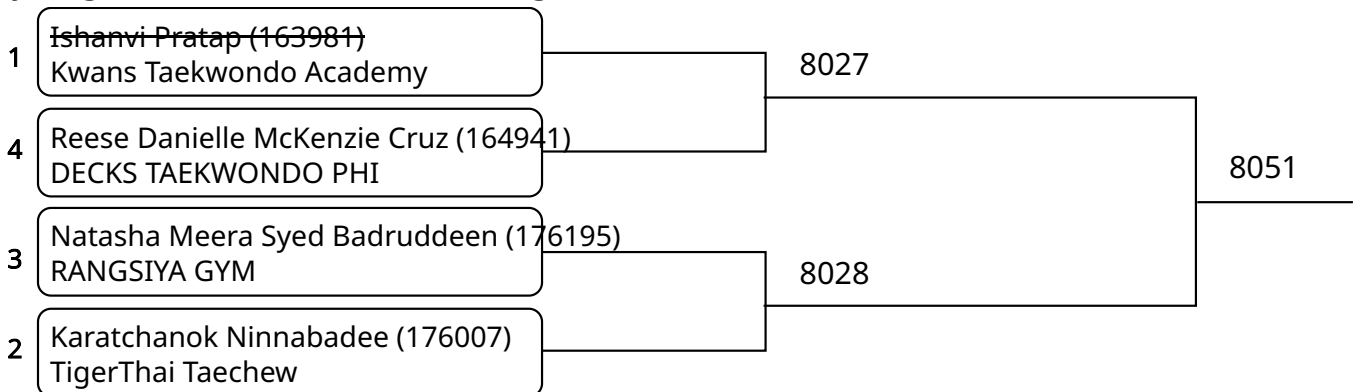

Kyorugi C _7-8Yrs. Female D 24-27 Kg. G2 (Court: 8, Match: 3, Entries: 4)