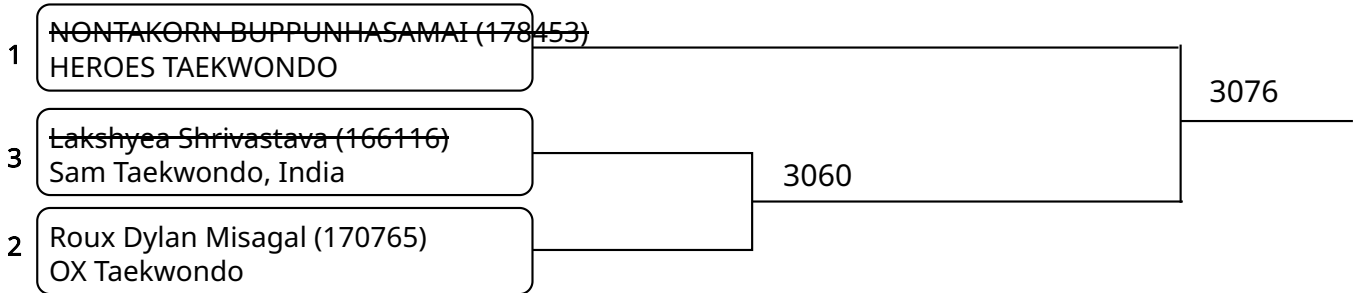

Kyorugi B 15-17Yrs. Male I 73-78 Kg. G2 (Court: 3, Match: 2, Entries: 3)