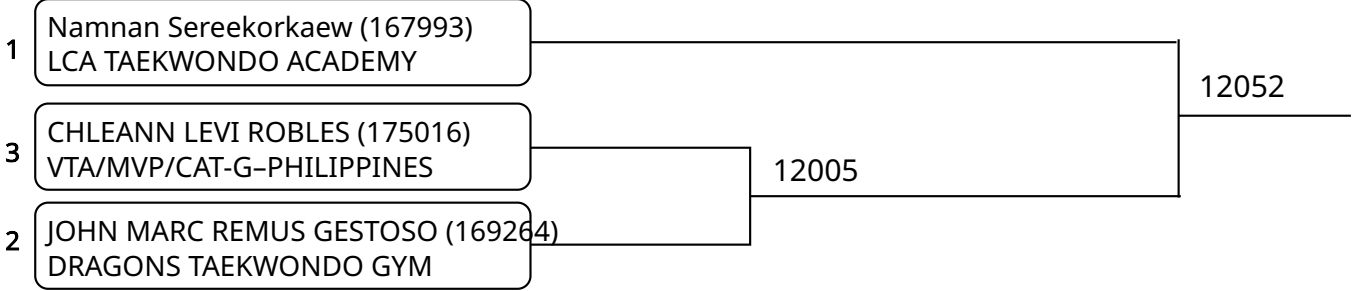

Kyorugi B 12-14Yrs. Male D 41-45 Kg. G4 (Court: 12, Match: 3, Entries: 4)

Kyorugi B 12-14Yrs. Male D 41-45 Kg. G5 (Court: 12, Match: 2, Entries: 3)

Kyorugi B 12-14Yrs. Male D 41-45 Kg. G6 (Court: 12, Match: 2, Entries: 3)