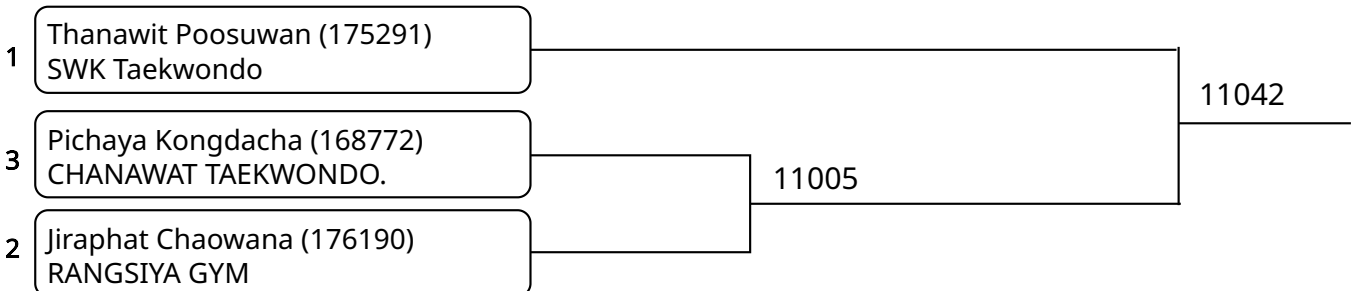

Kyorugi C 5-6Yrs. Male D 22-24 Kg. G1 (Court: 11, Match: 2, Entries: 3)