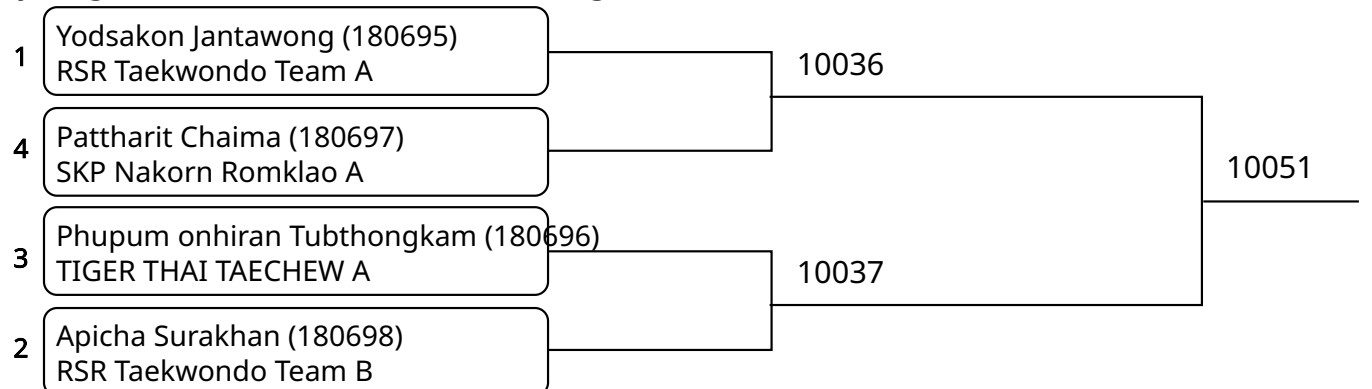

The 8th Heroes Taekwondo International Championship 2025

Court: 10

2025-08-10

Kyorugi-PSS A 12-14Yrs. Male G 53-57 Kg. (Court: 10, Match: 15, Entries: 16)

Kyorugi-PSS A 12-14Yrs. Male H 57-61 Kg. (Court: 10, Match: 3, Entries: 4)