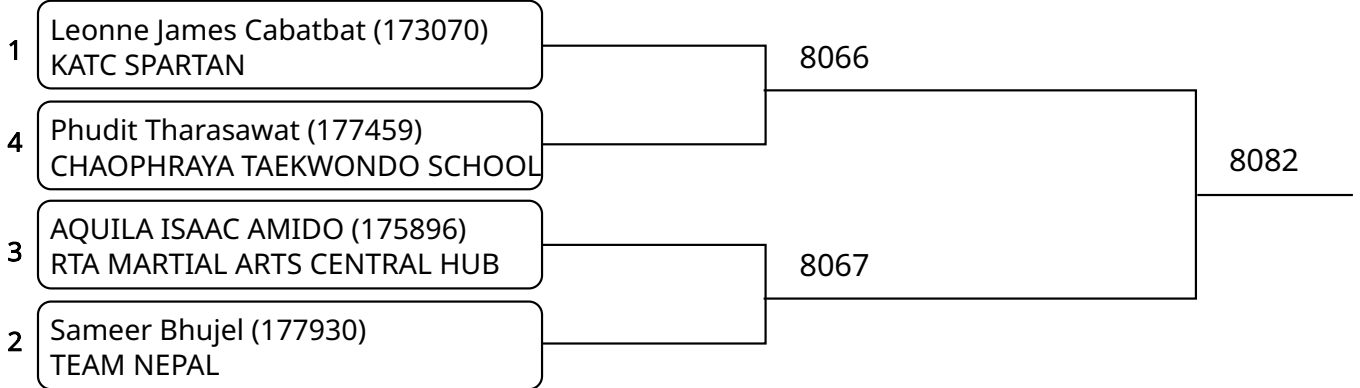

Kyorugi B 15-17Yrs. Male D 51-55 Kg. G1 (Court: 8, Match: 3, Entries: 4)