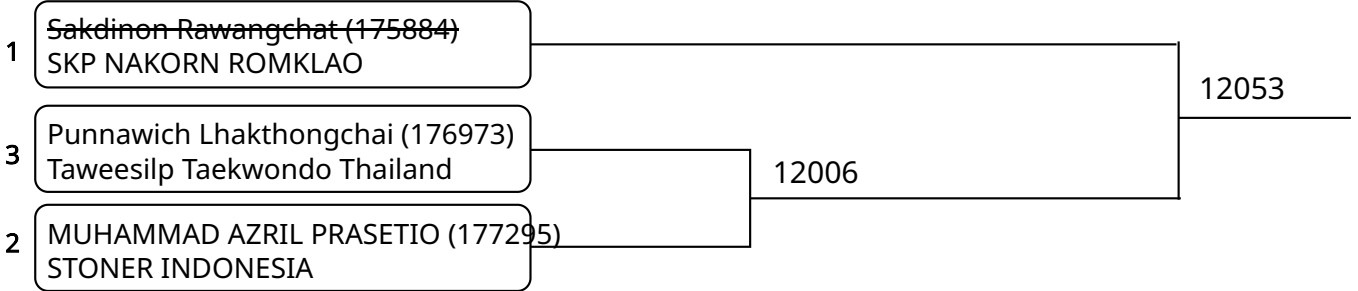

Kyorugi B 12-14Yrs. Male D 41-45 Kg. G7 (Court: 12, Match: 2, Entries: 3)