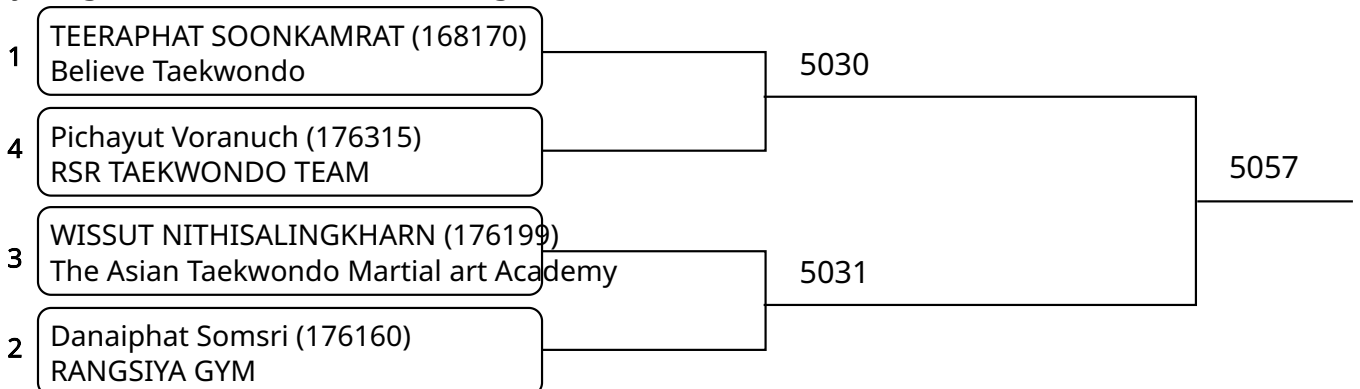

Kyorugi B _7-8Yrs. Male C 22-24 Kg. G3 (Court: 5, Match: 3, Entries: 4)