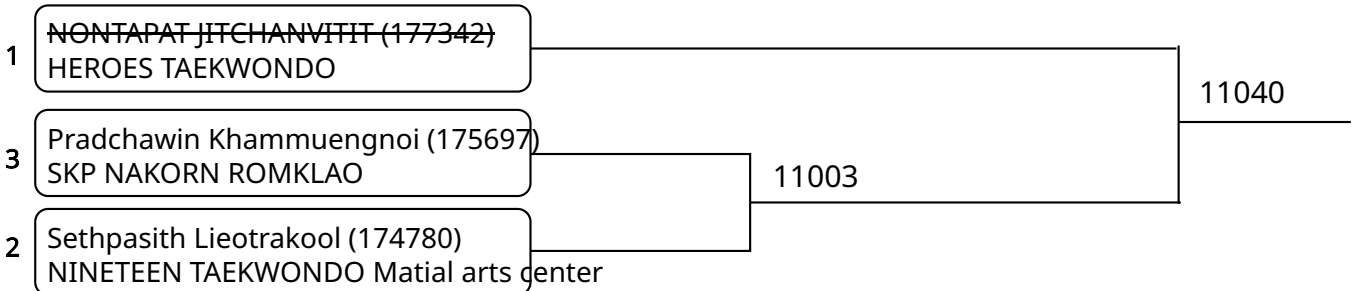

Kyorugi C 5-6Yrs. Male C 20-22 Kg. G3 (Court: 11, Match: 2, Entries: 3)