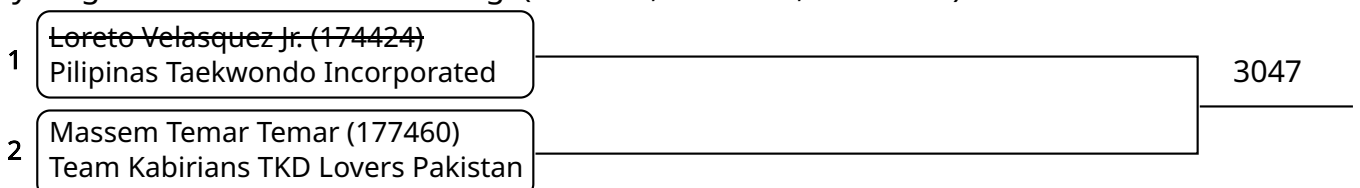

Kyorugi A 30Yrs.+ Male C 70-80 Kg. (Court: 3, Match: 1, Entries: 2)