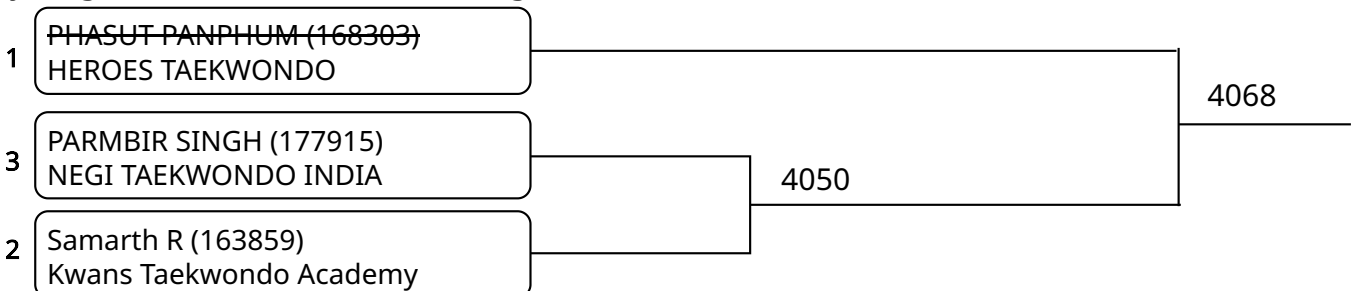

Kyorugi B 12-14Yrs. Male F 49-53 Kg. G2 (Court: 4, Match: 2, Entries: 3)