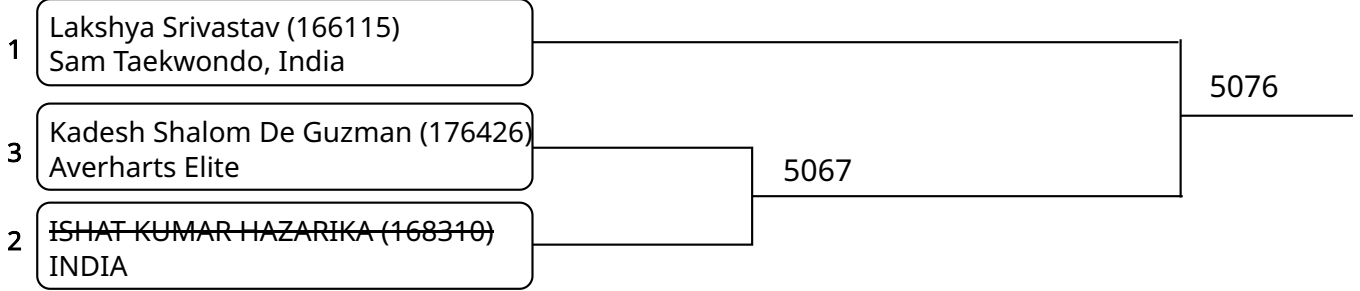

2025-08-10

Kyorugi B 15-17Yrs. Male F 59-63 Kg. G2 (Court: 5, Match: 2, Entries: 3)