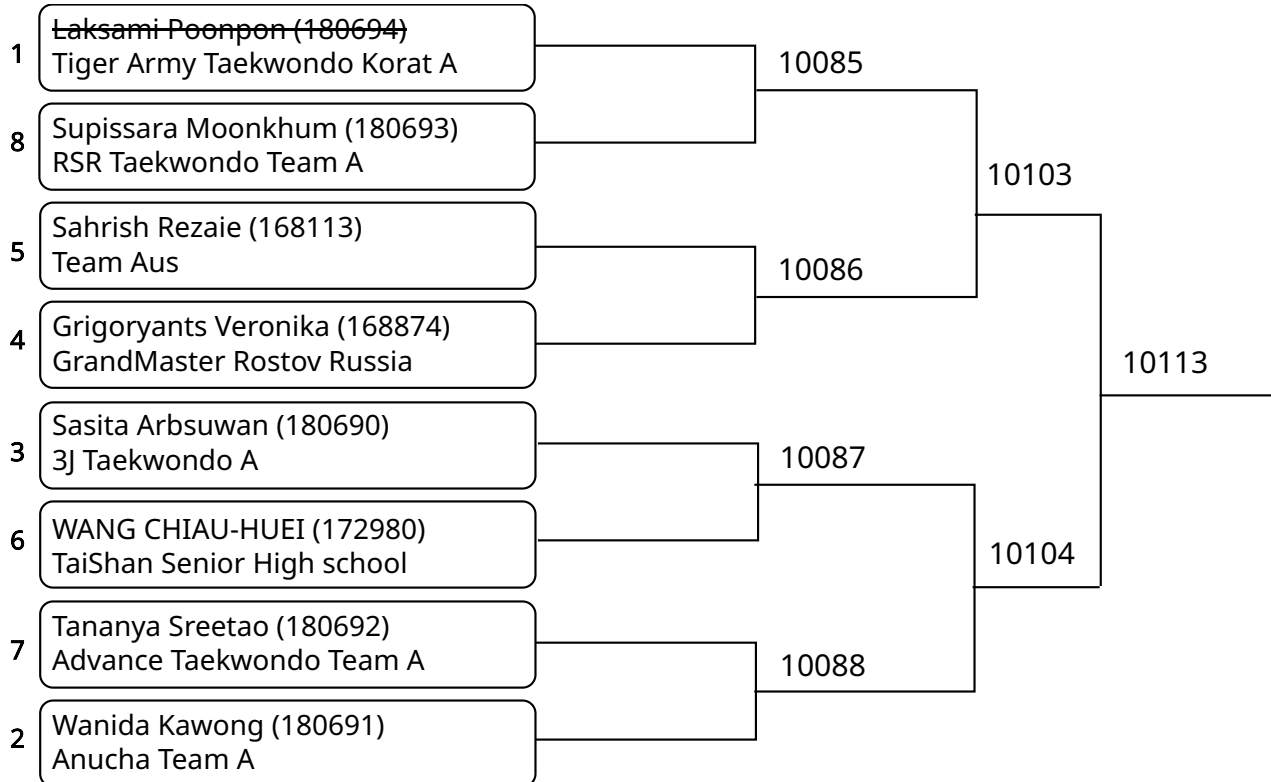

2025-08-10

Court: 10

Kyorugi-PSS A 15-17Yrs. Female E 49-52 Kg. (Court: 10, Match: 14, Entries: 15)

Kyorugi-PSS A 15-17Yrs. Female F 52-55 Kg. (Court: 10, Match: 9, Entries: 10)

Kyorugi-PSS A 15-17Yrs. Female G 55-59 Kg. (Court: 10, Match: 7, Entries: 8)