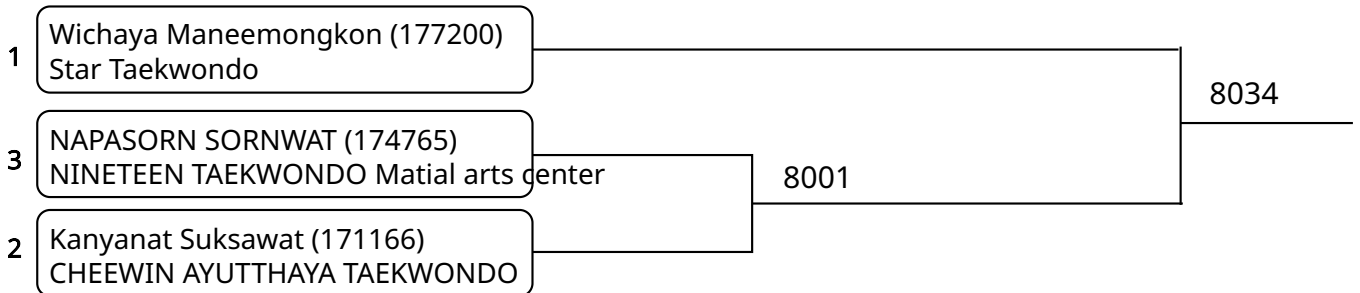

Kyorugi C _7-8Yrs. Female A -20 Kg. G2 (Court: 8, Match: 2, Entries: 3)