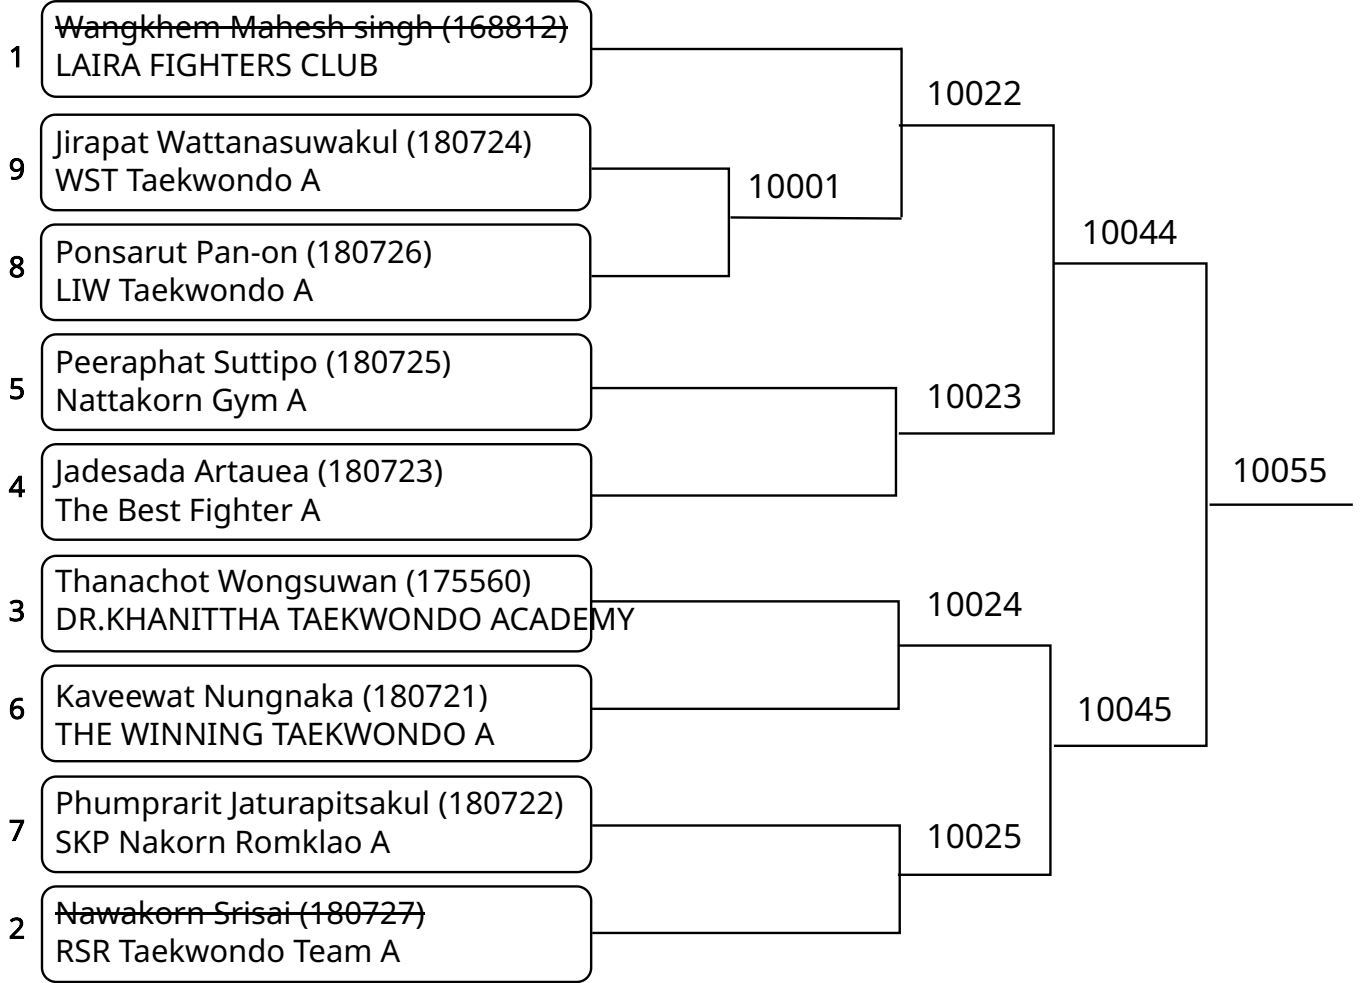

Kyorugi-PSS A 12-14Yrs. Male I 61-65 Kg. (Court: 10, Match: 8, Entries: 9)