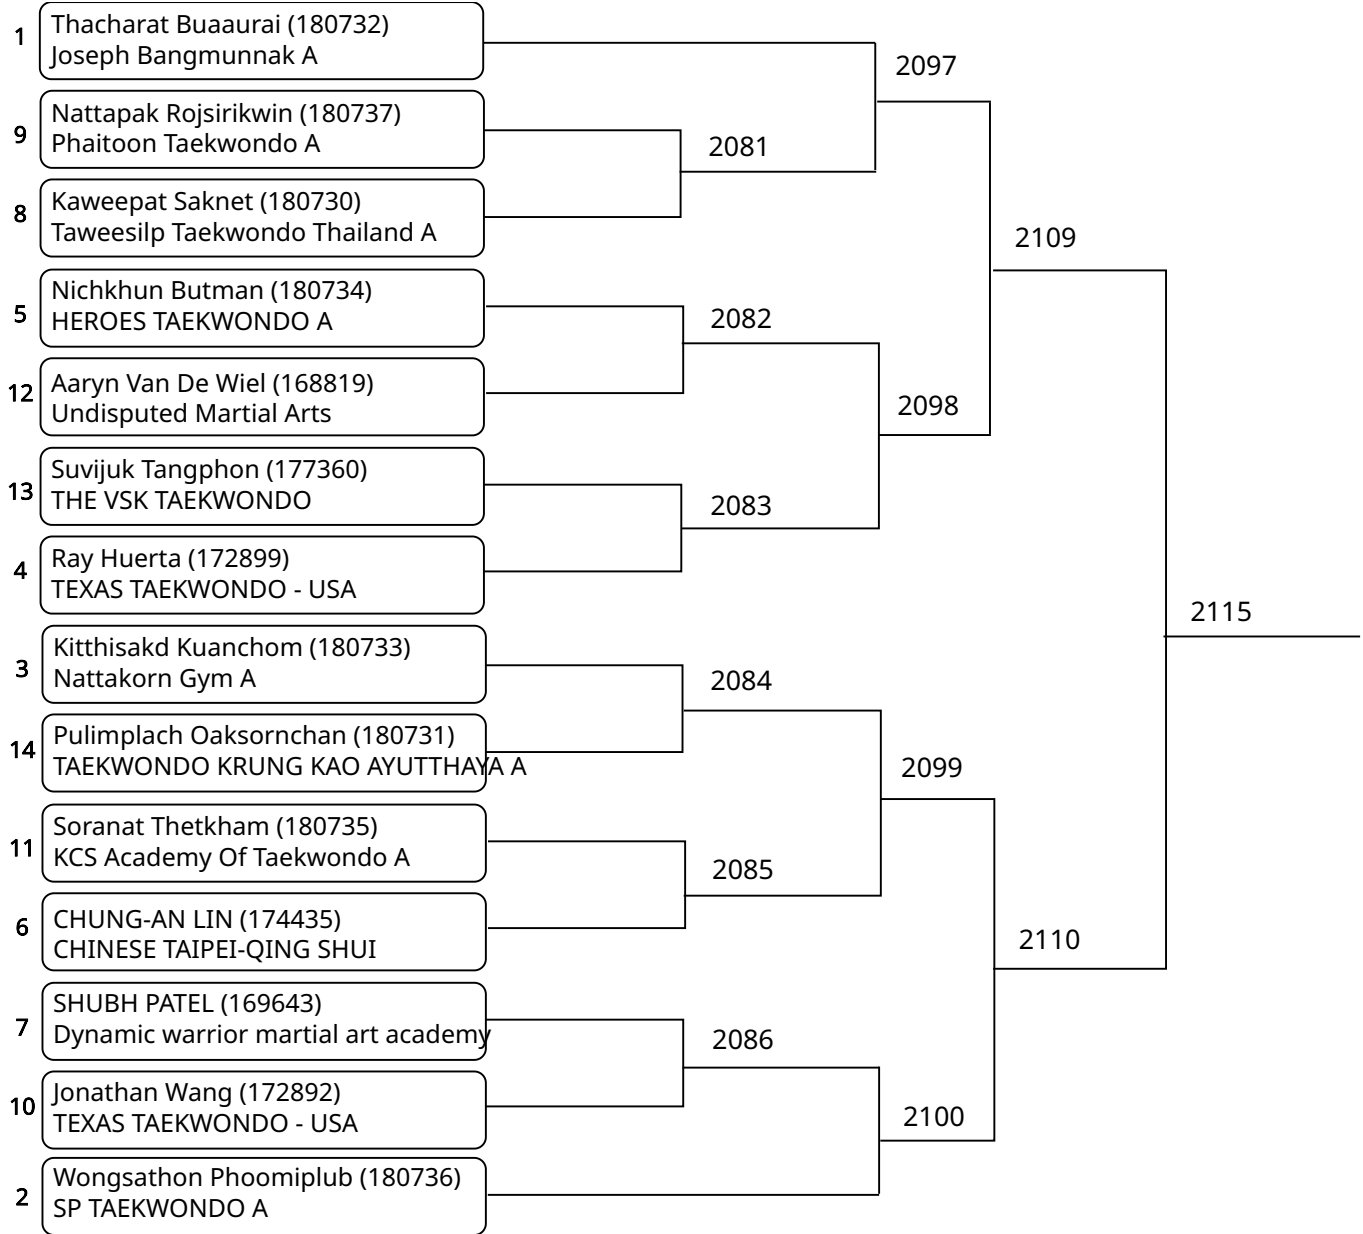

The 8th Heroes Taekwondo International Championship 2025

Court: 2

2025-08-10

Kyorugi-PSS A 15-17Yrs. Male B 45-48 Kg. (Court: 2, Match: 12, Entries: 13)

2025-08-10

Kyorugi-PSS A 15-17Yrs. Male G 63-68 Kg. (Court: 2, Match: 13, Entries: 14)