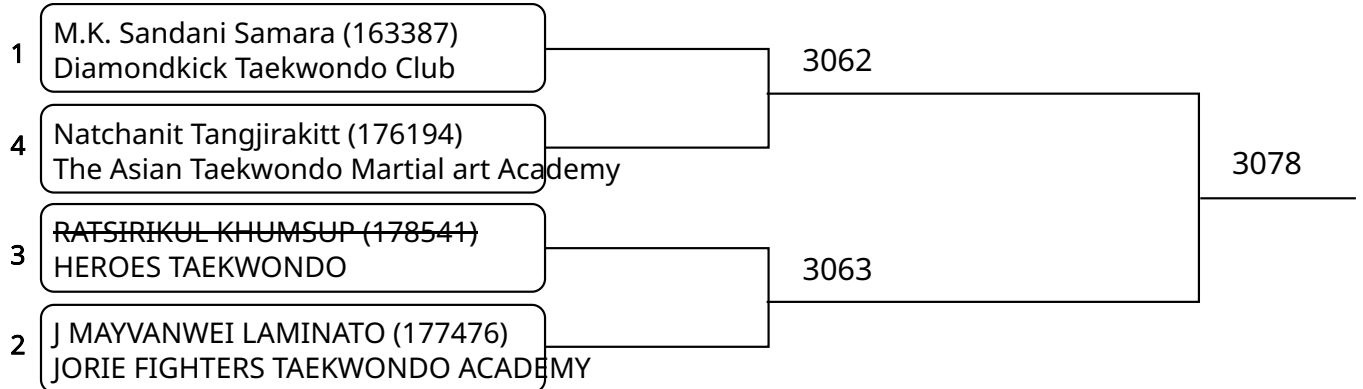

Kyorugi B 15-17Yrs. Female F 52-55 Kg. G1 (Court: 3, Match: 3, Entries: 4)