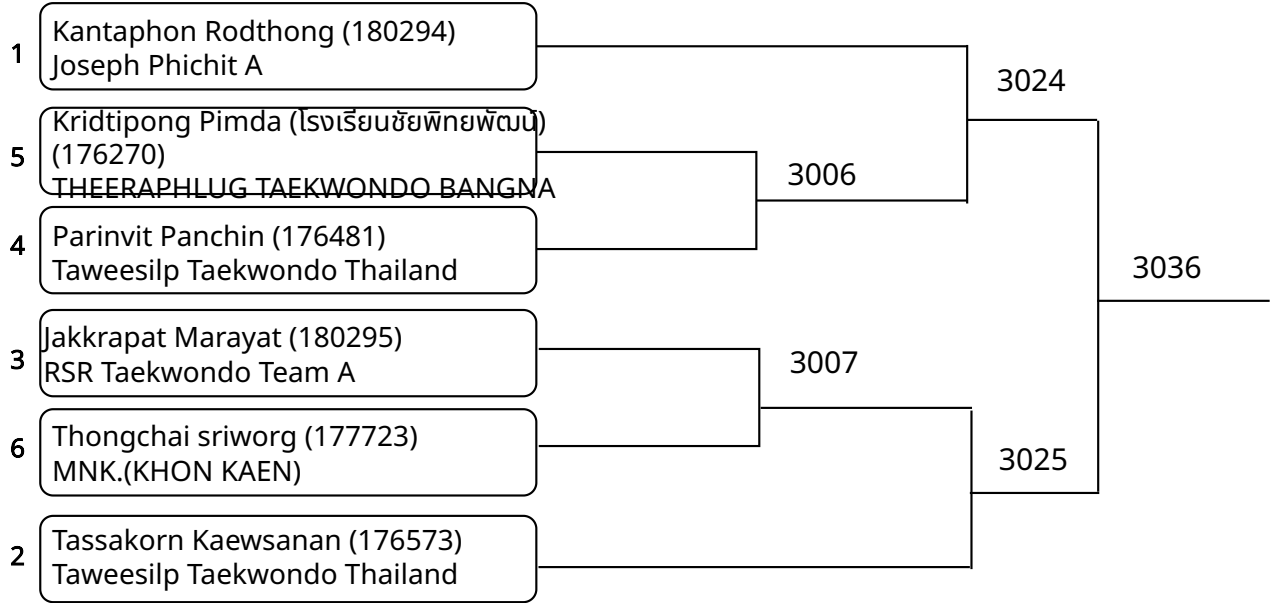

2025-08-10

Kyorugi A _7-8Yrs. Male B 20-22 Kg. (Court: 3, Match: 5, Entries: 6)