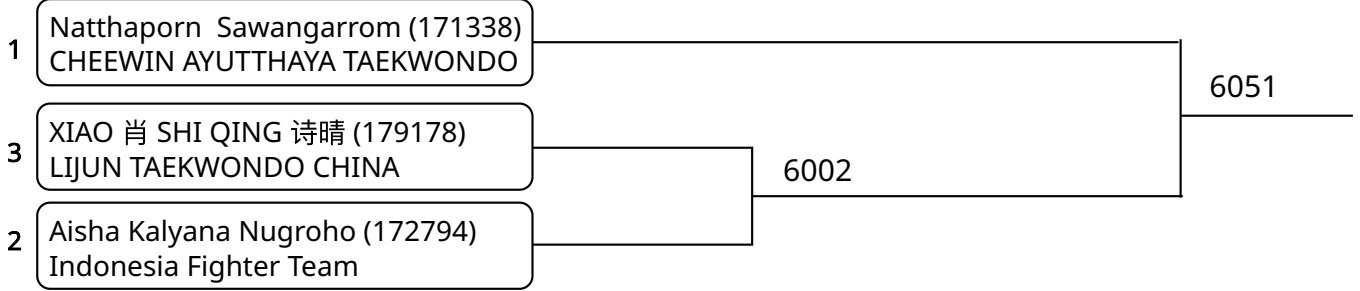

2025-08-10

Kyorugi B 12-14Yrs. Female D 37-41 Kg. G2 (Court: 6, Match: 2, Entries: 3)