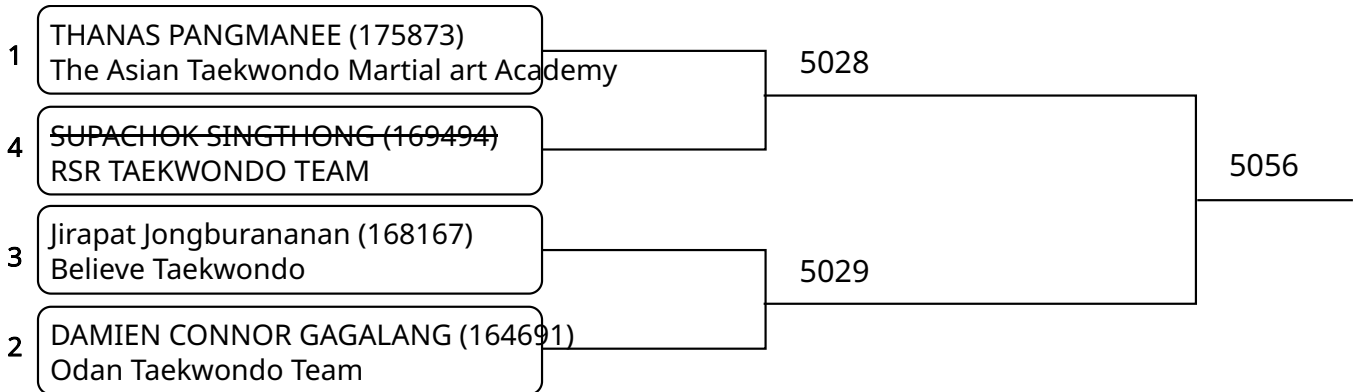

2025-08-10

Kyorugi B _7-8Yrs. Male B 20-22 Kg. G4 (Court: 5, Match: 2, Entries: 3)

Kyorugi B _7-8Yrs. Male C 22-24 Kg. G1 (Court: 5, Match: 3, Entries: 4)

Kyorugi B _7-8Yrs. Male C 22-24 Kg. G2 (Court: 5, Match: 3, Entries: 4)