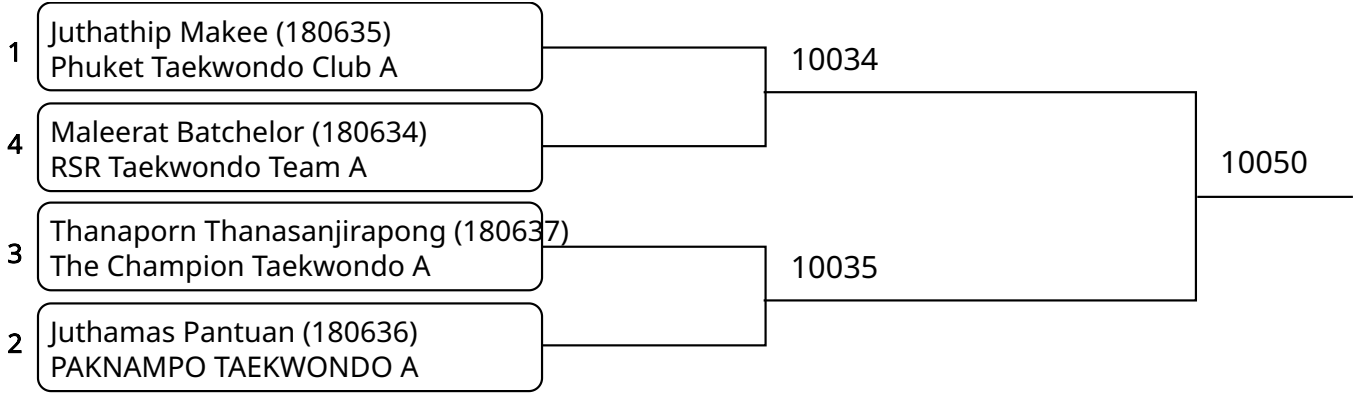

Court: 9

2025-08-10

Kyorugi-PSS A 15-17Yrs. Male E 55-59 Kg. (Court: 9, Match: 16, Entries: 17)

Kyorugi-PSS A 12-14Yrs. Female H 51-55 Kg. (Court: 10, Match: 3, Entries: 4)

Kyorugi-PSS A 12-14Yrs. Female I 55-59 Kg. (Court: 10, Match: 5, Entries: 6)