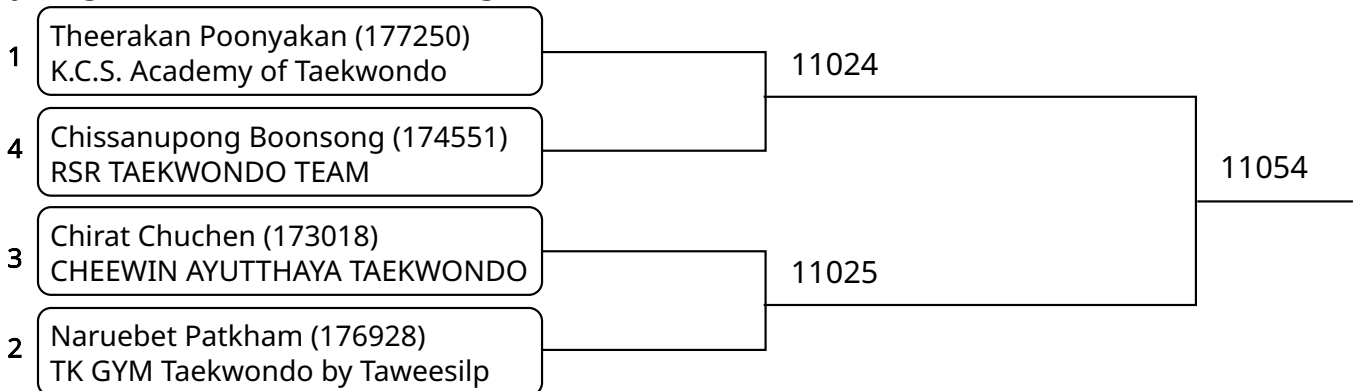

Kyorugi C 5-6Yrs. Male B 18-20 Kg. G1 (Court: 11, Match: 3, Entries: 4)