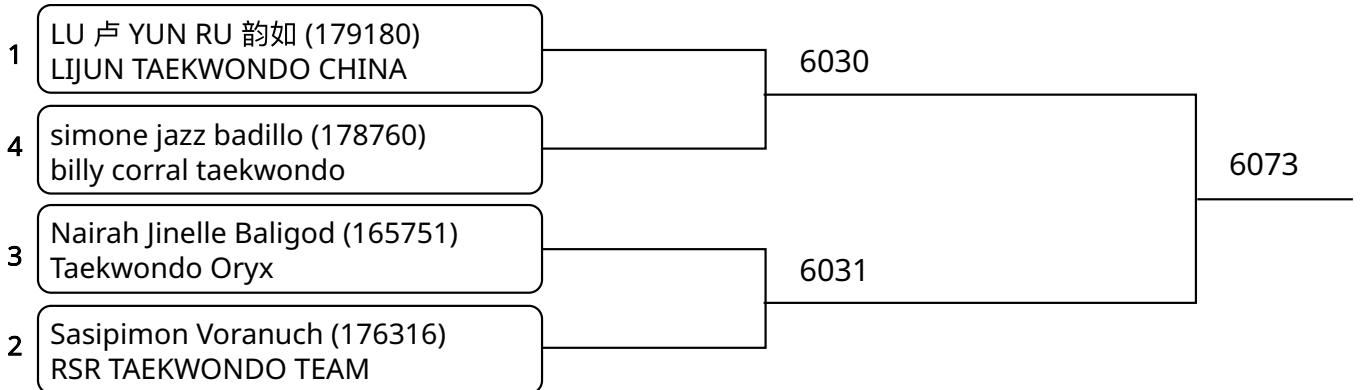

Kyorugi B 12-14Yrs. Female F 44-47 Kg. G2 (Court: 6, Match: 3, Entries: 4)