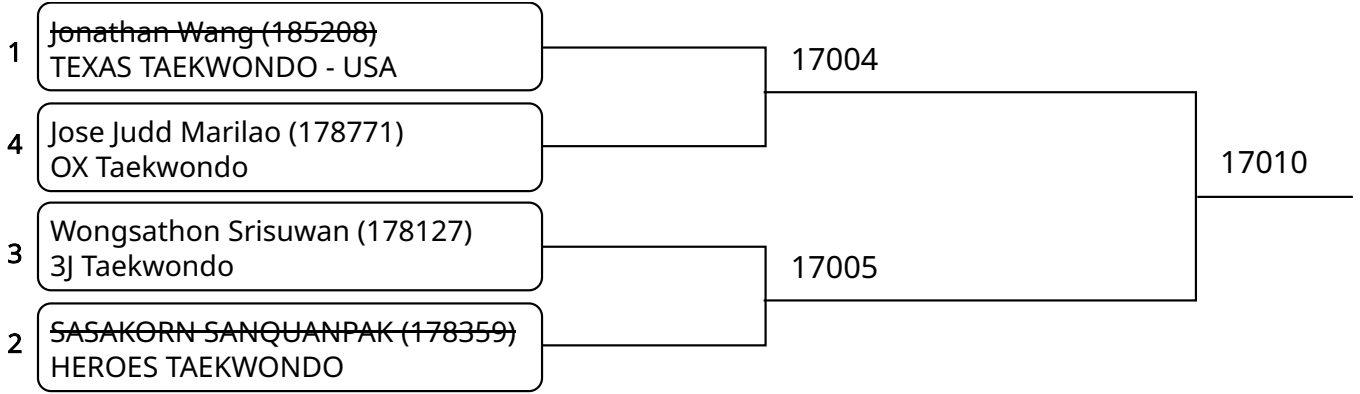

Kyourugi-Team3 OPEN 15Yrs. Team Male 190 Kg. (Court: 17, Match: 3, Entries: 4)