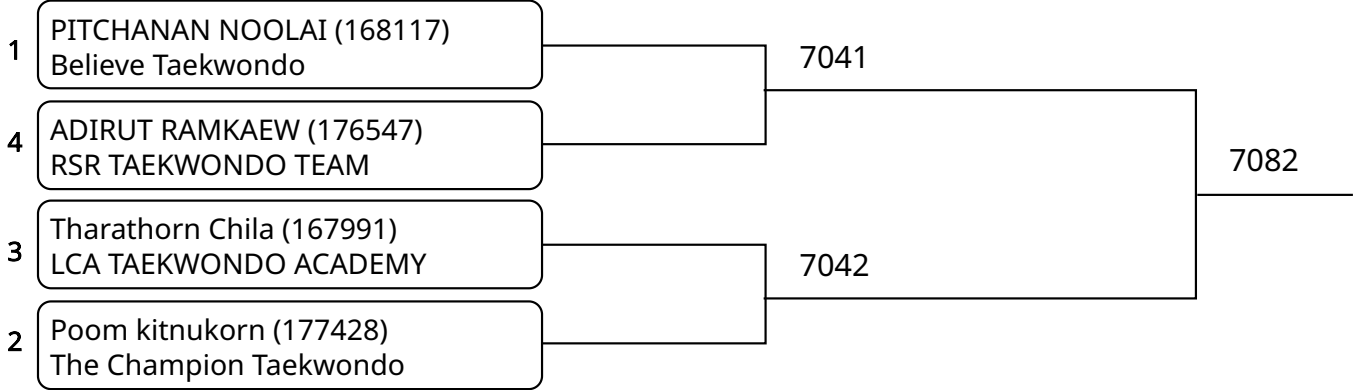

2025-08-10

Kyorugi C _7-8Yrs. Male C 22-24 Kg. G4 (Court: 7, Match: 3, Entries: 4)