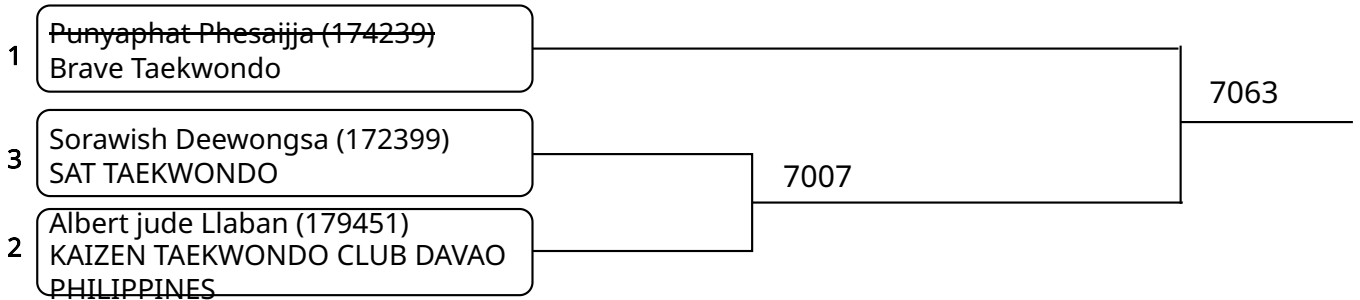

Kyorugi C _7-8Yrs. Male E 27-30 Kg. G3 (Court: 7, Match: 2, Entries: 3)