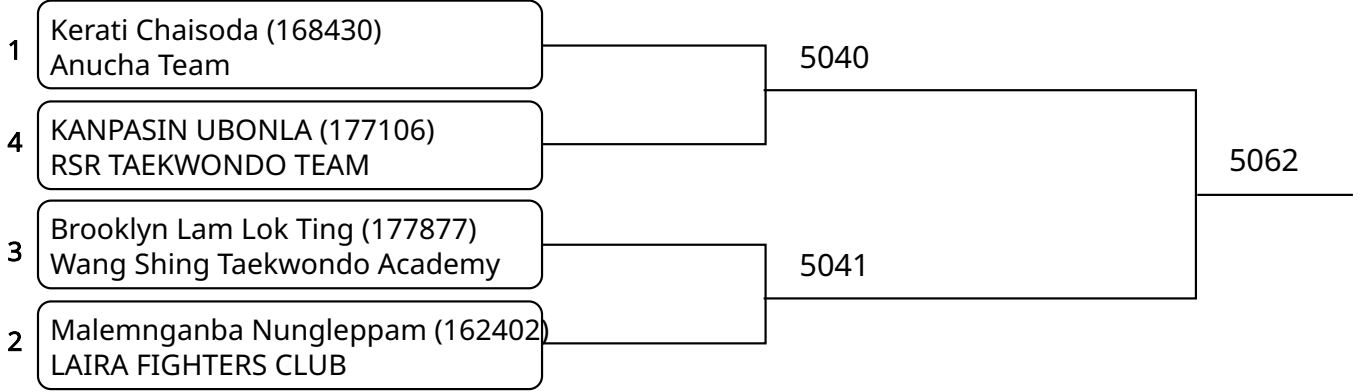

Kyorugi B _7-8Yrs. Male C 22-24 Kg. G6 (Court: 5, Match: 3, Entries: 4)

Kyorugi B _7-8Yrs. Male D 24-27 Kg. G1 (Court: 5, Match: 3, Entries: 4)

2025-08-10

Kyorugi B _7-8Yrs. Male D 24-27 Kg. G2 (Court: 5, Match: 3, Entries: 4)