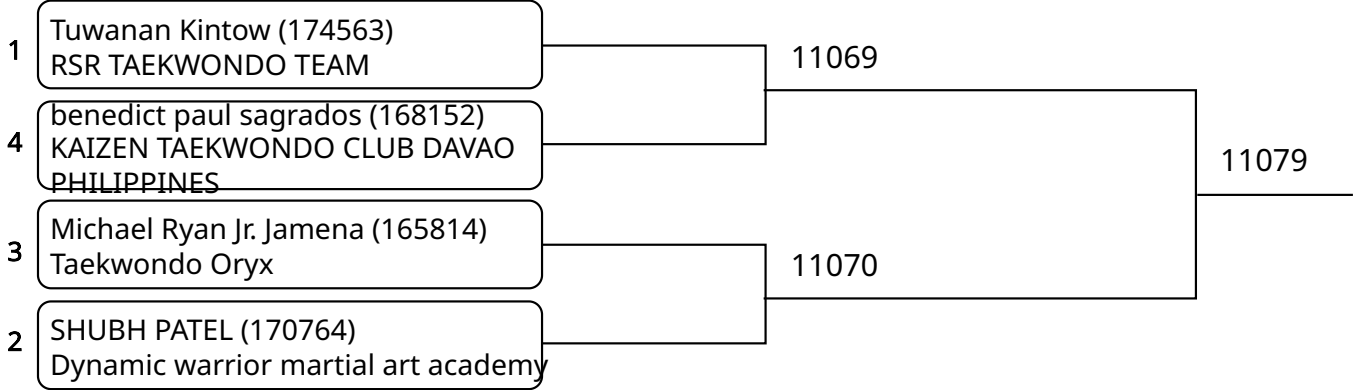

Kyorugi B 15-17Yrs. Female E 49-52 Kg. G3 (Court: 11, Match: 2, Entries: 3)

Kyorugi B 15-17Yrs. Male G 63-68 Kg. G1 (Court: 11, Match: 3, Entries: 4)

Kyorugi B 15-17Yrs. Male G 63-68 Kg. G2 (Court: 11, Match: 3, Entries: 4)