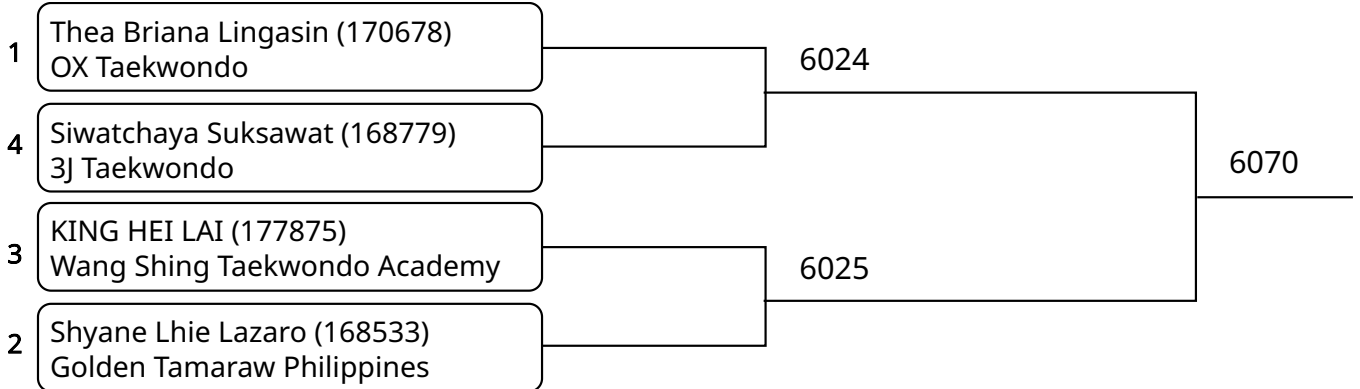

Kyorugi B 12-14Yrs. Female E 41-44 Kg. G1 (Court: 6, Match: 3, Entries: 4)