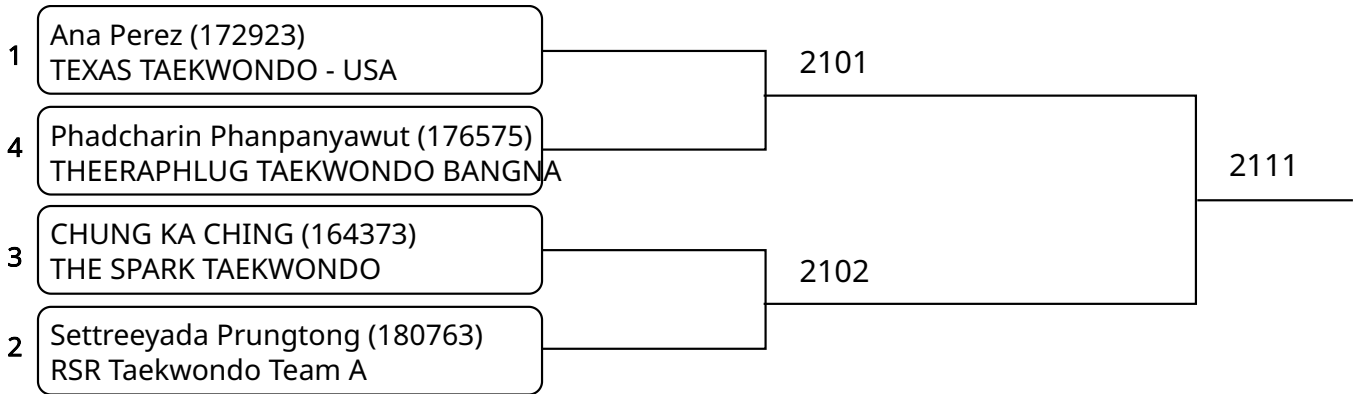

Kyorugi-PSS A 15-17Yrs. Female J +68 Kg. (Court: 2, Match: 3, Entries: 4)