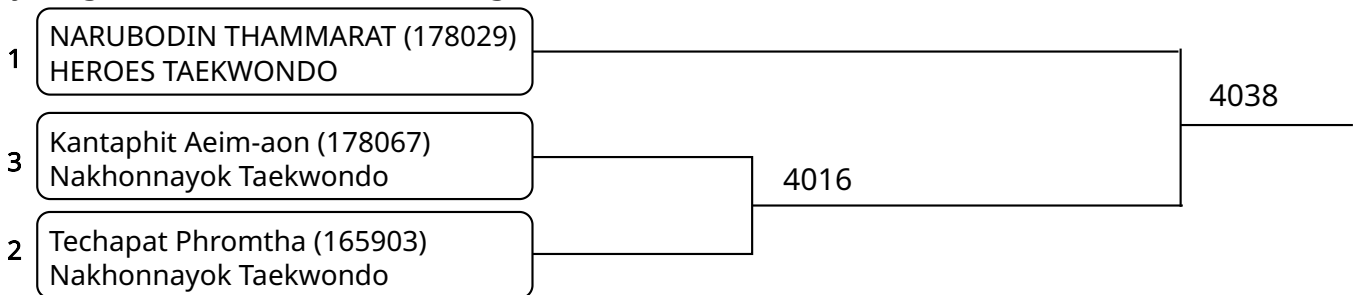

2025-08-10

Kyorugi B _7-8Yrs. Male E 27-30 Kg. G1 (Court: 4, Match: 3, Entries: 4)

Kyorugi B _7-8Yrs. Male E 27-30 Kg. G2 (Court: 4, Match: 2, Entries: 3)

Kyorugi B _7-8Yrs. Male F 30-34 Kg. (Court: 4, Match: 2, Entries: 3)