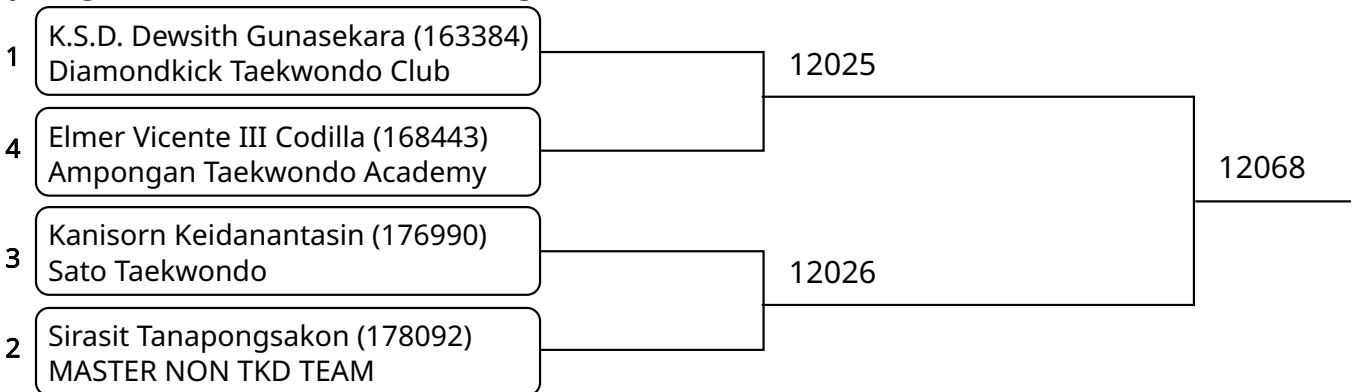

Kyorugi B 12-14Yrs. Male D 41-45 Kg. G1 (Court: 12, Match: 3, Entries: 4)