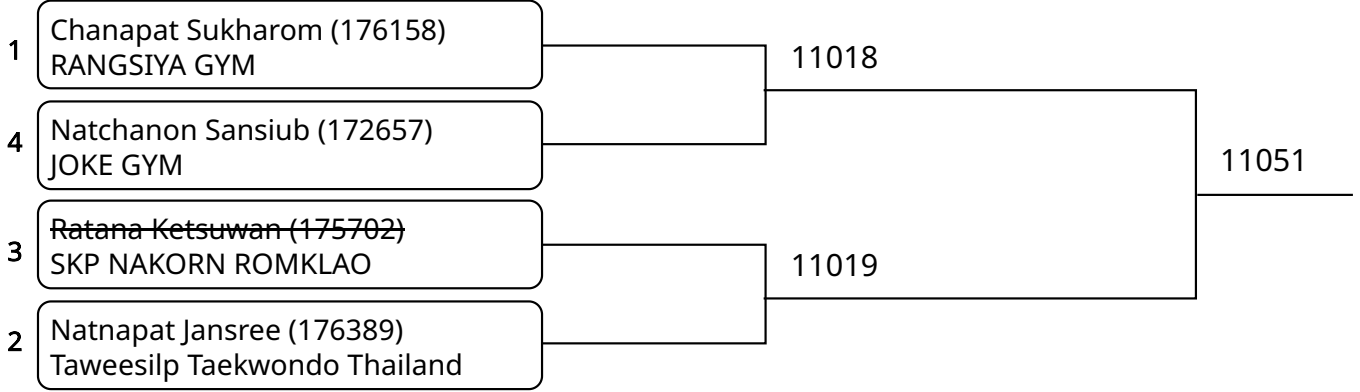

2025-08-10

Kyorugi C 5-6Yrs. Male A -18 Kg. G5 (Court: 11, Match: 3, Entries: 4)