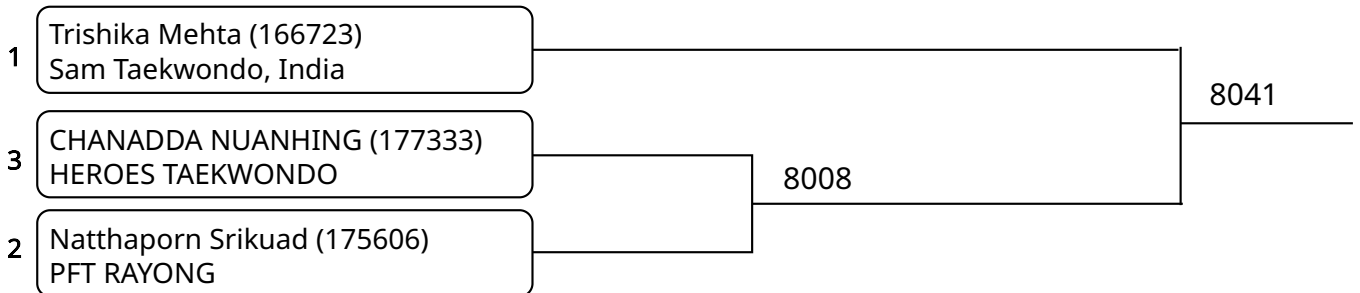

Kyorugi C _7-8Yrs. Female H +38 Kg. G1 (Court: 8, Match: 2, Entries: 3)