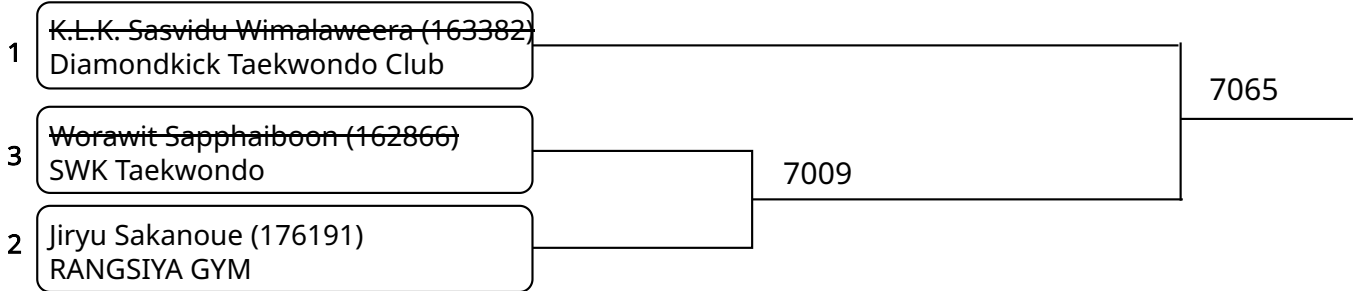

Kyorugi C _7-8Yrs. Male F 30-34 Kg. G2 (Court: 7, Match: 2, Entries: 3)