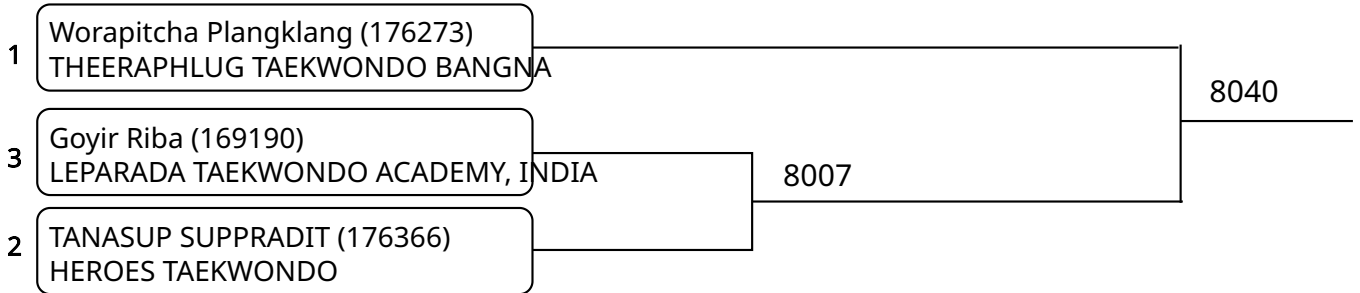

2025-08-10

Kyorugi C _7-8Yrs. Female F 30-34 Kg. G1 (Court: 8, Match: 3, Entries: 4)

Kyorugi C _7-8Yrs. Female F 30-34 Kg. G2 (Court: 8, Match: 2, Entries: 3)

Kyorugi C _7-8Yrs. Female G 34-38 Kg. G1 (Court: 8, Match: 2, Entries: 3)