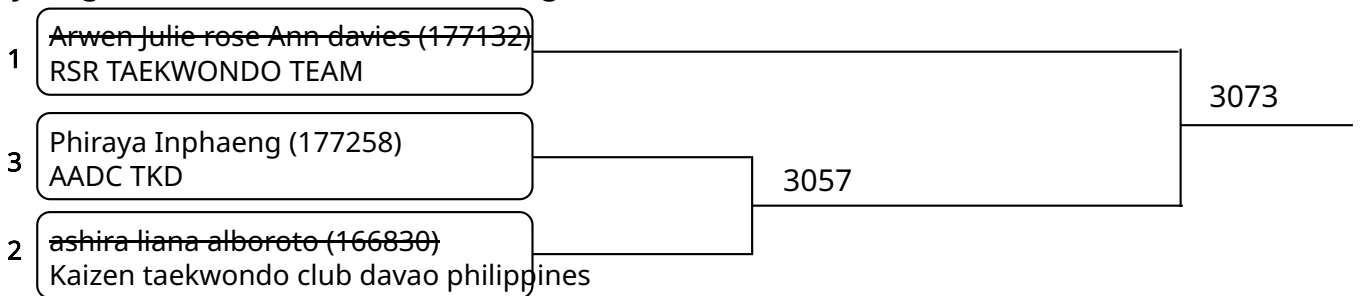

Kyorugi B 15-17Yrs. Female I 63-68 Kg. G1 (Court: 3, Match: 2, Entries: 3)