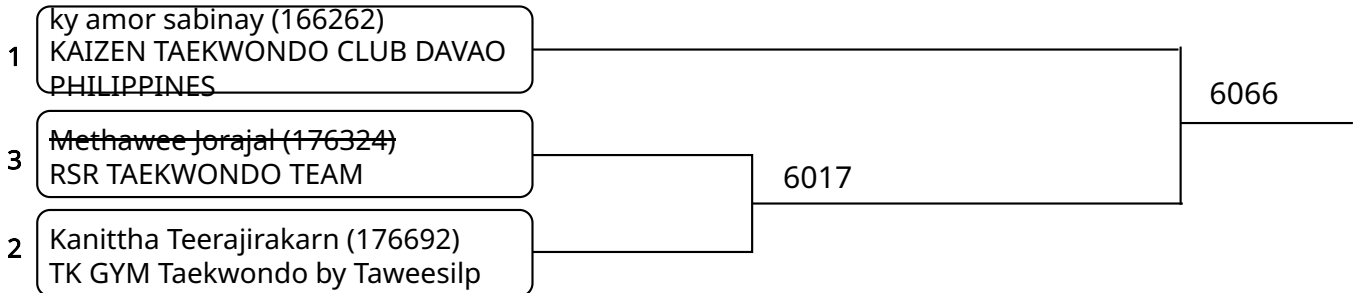

Kyorugi B 15-17Yrs. Female D 46-49 Kg. G4 (Court: 6, Match: 2, Entries: 3)