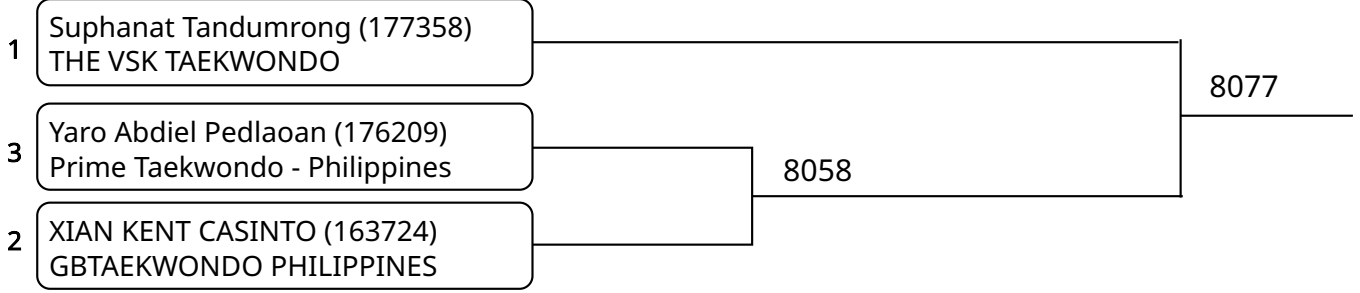

2025-08-10

Kyorugi B 15-17Yrs. Male C 48-51 Kg. G5 (Court: 8, Match: 2, Entries: 3)