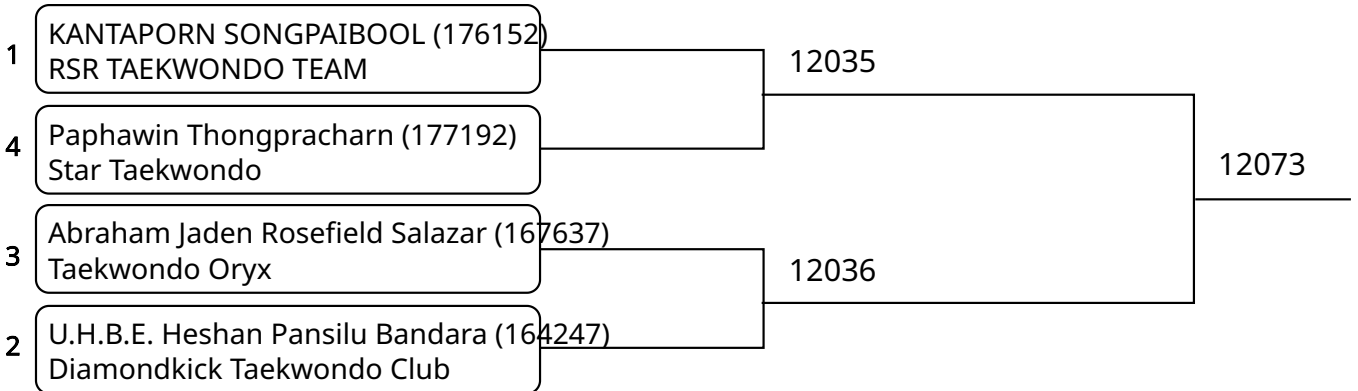

Kyorugi B 12-14Yrs. Male H 57-61 Kg. G2 (Court: 12, Match: 3, Entries: 4)