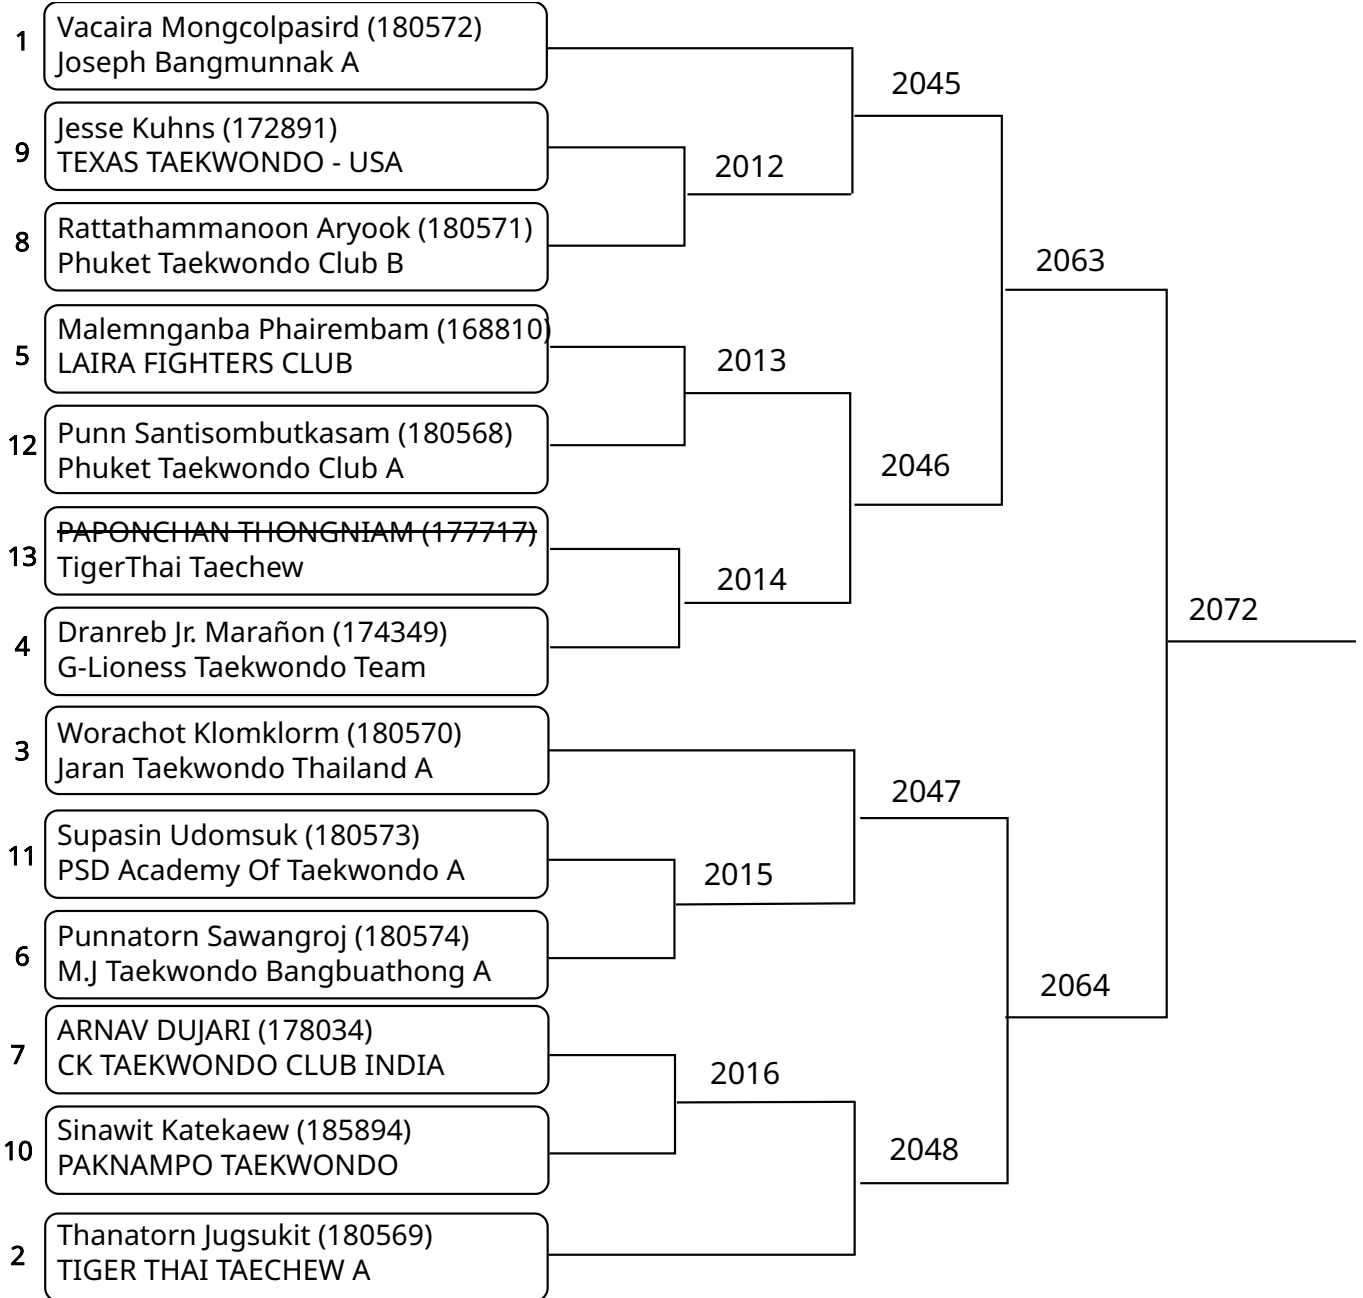

The 8th Heroes Taekwondo International Championship 2025

Court: 2

2025-08-10

Kyorugi-PSS A 15-17Yrs. Male B 45-48 Kg. (Court: 2, Match: 12, Entries: 13)