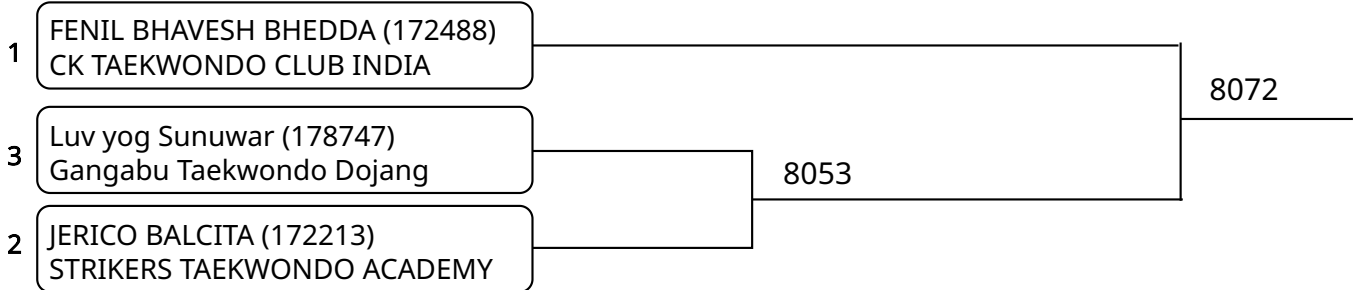

Kyorugi B 15-17Yrs. Male A -45 Kg. G2 (Court: 8, Match: 2, Entries: 3)