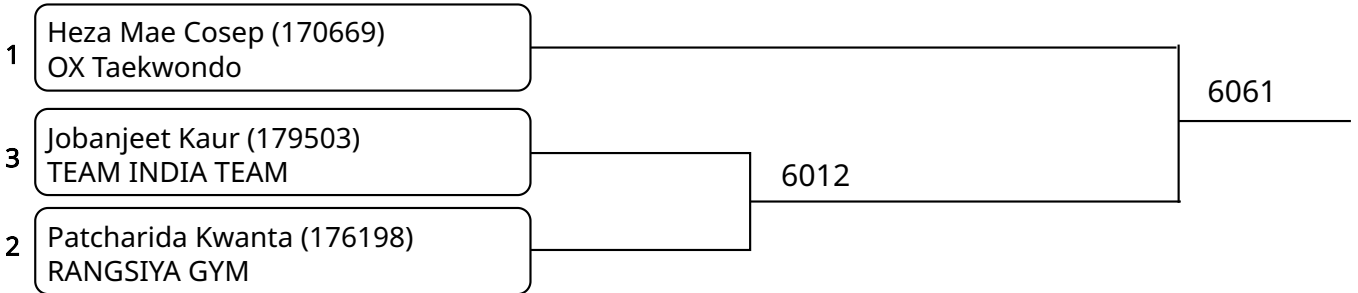

Kyorugi B 12-14Yrs. Female J +59 Kg. G2 (Court: 6, Match: 2, Entries: 3)