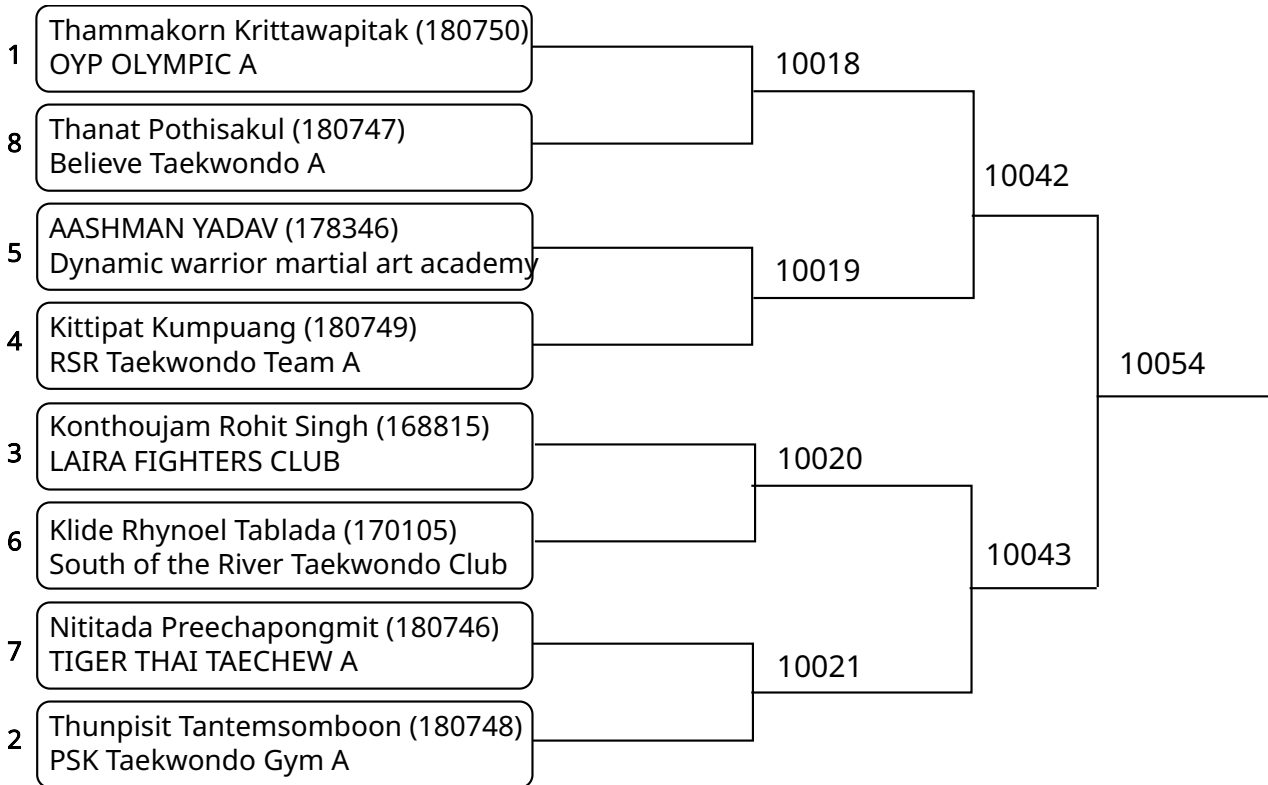

Kyorugi-PSS A 12-14Yrs. Male J +65 Kg. (Court: 10, Match: 7, Entries: 8)