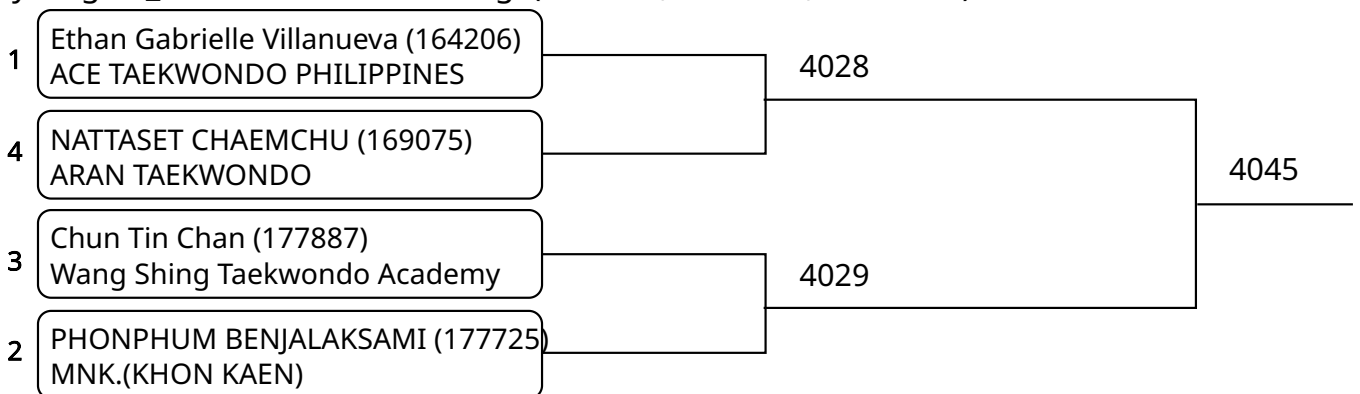

Kyorugi B _7-8Yrs. Male G 34-38 Kg. (Court: 4, Match: 3, Entries: 4)