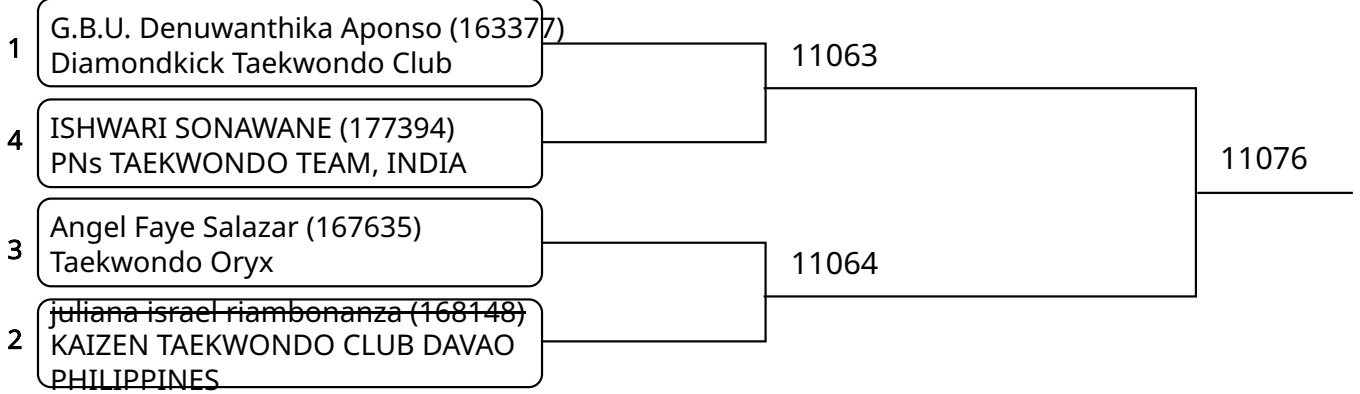

2025-08-10

Court: 10

Kyorugi-PSS A 15-17Yrs. Male F 59-63 Kg. (Court: 10, Match: 22, Entries: 23)

2025-08-10

Kyorugi B 15-17Yrs. Female E 49-52 Kg. G1 (Court: 11, Match: 3, Entries: 4)

Kyorugi B 15-17Yrs. Female E 49-52 Kg. G2 (Court: 11, Match: 3, Entries: 4)