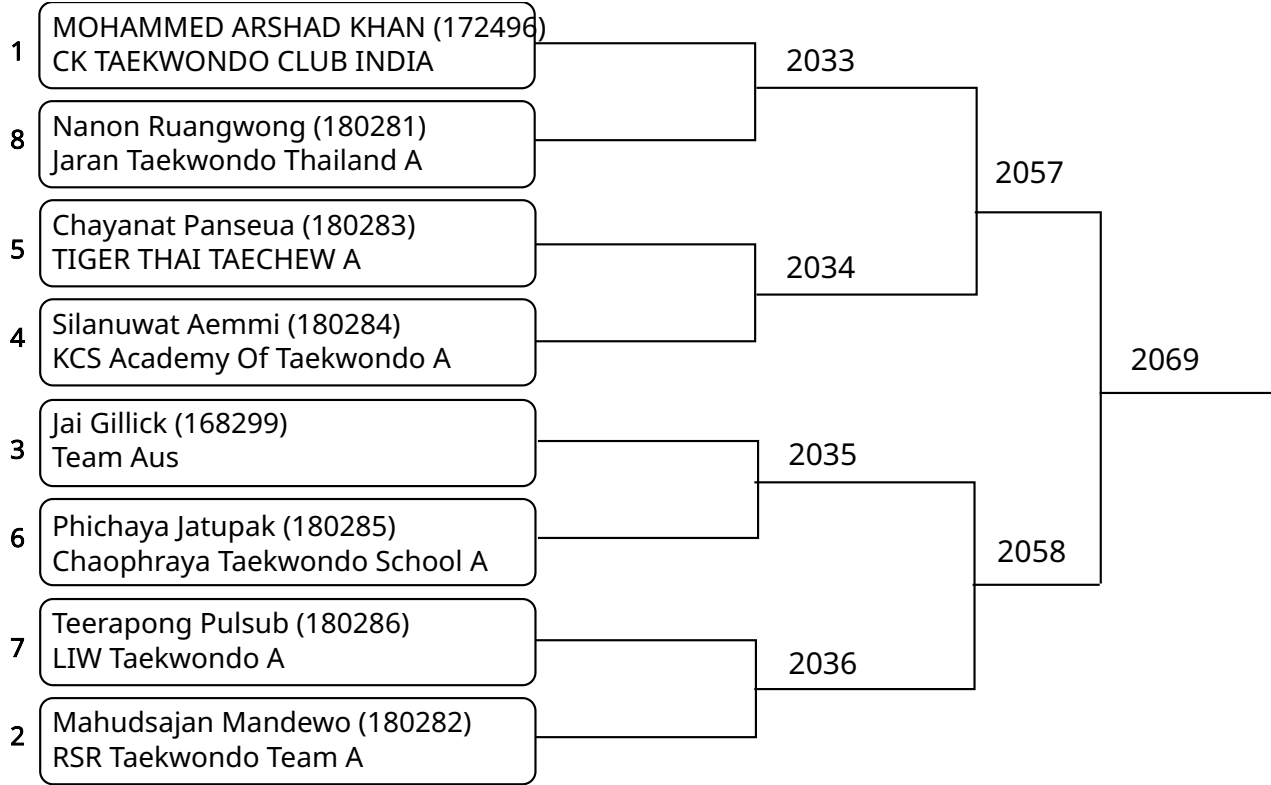

Kyorugi-PSS A 15-17Yrs. Female J +68 Kg. (Court: 2, Match: 3, Entries: 4)

The 8th Heroes Taekwondo International Championship 2025

Court: 2

2025-08-10

Kyorugi-PSS A 15-17Yrs. Male A -45 Kg. (Court: 2, Match: 7, Entries: 8)