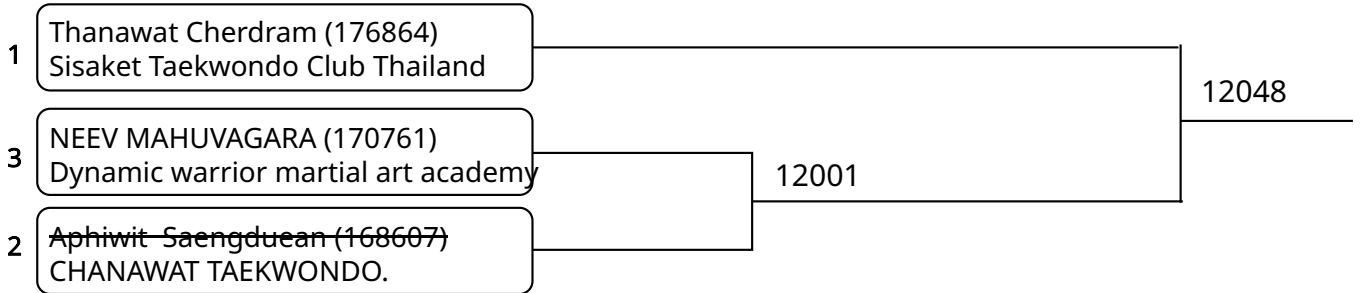

Kyorugi B 12-14Yrs. Male A -33 Kg. G2 (Court: 12, Match: 2, Entries: 3)