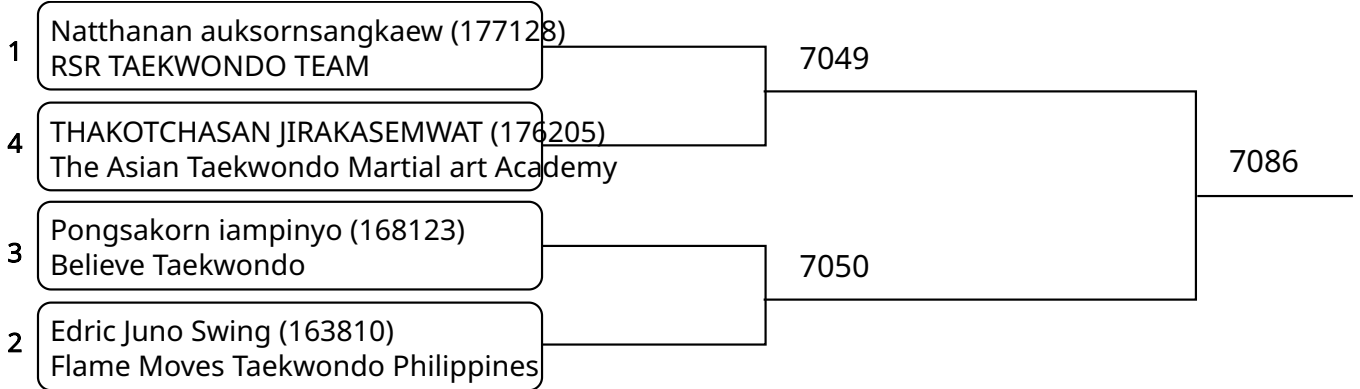

Kyorugi C _7-8Yrs. Male E 27-30 Kg. G2 (Court: 7, Match: 3, Entries: 4)