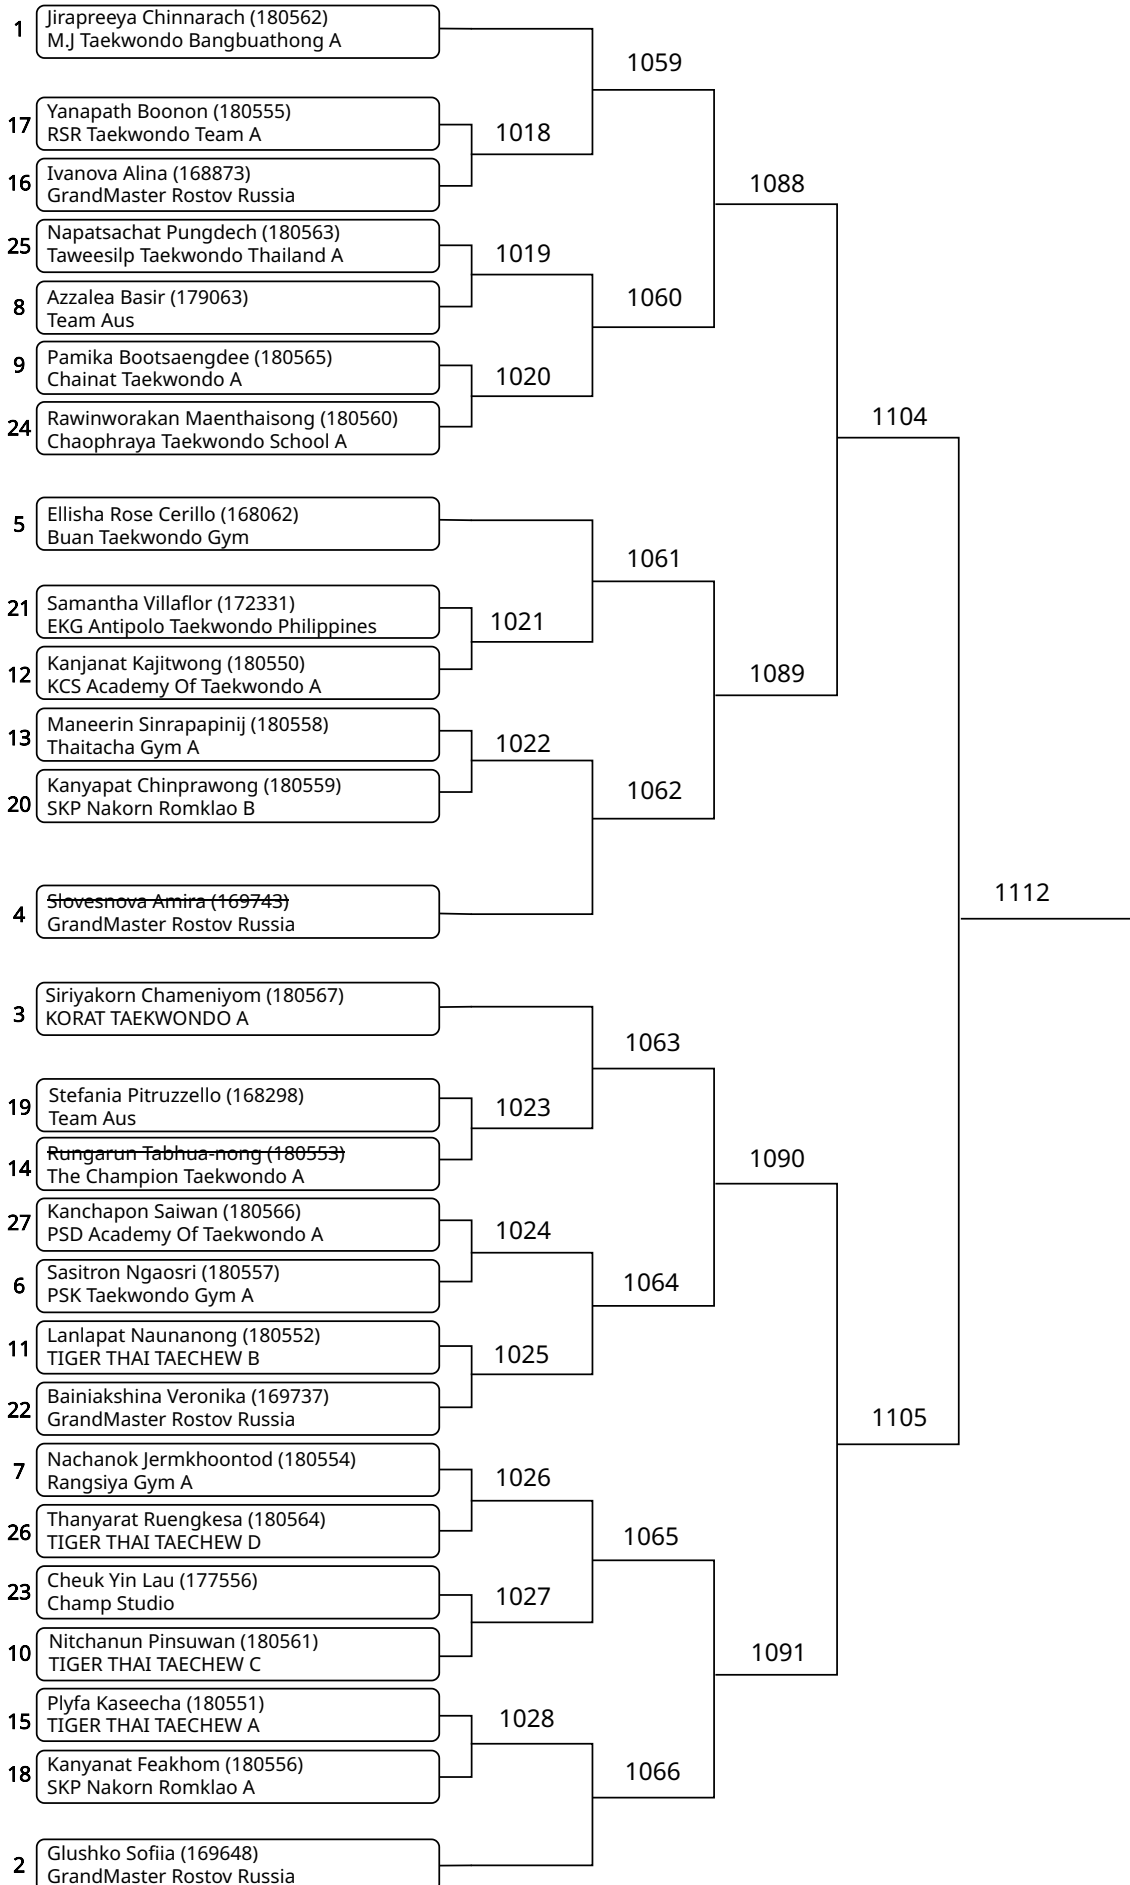

The 8th Heroes Taekwondo International Championship 2025

Court: 1

2025-08-10

Kyorugi-PSS A 12-14Yrs. Female F 44-47 Kg. (Court: 1, Match: 26, Entries: 27)

The 8th Heroes Taekwondo International Championship 2025