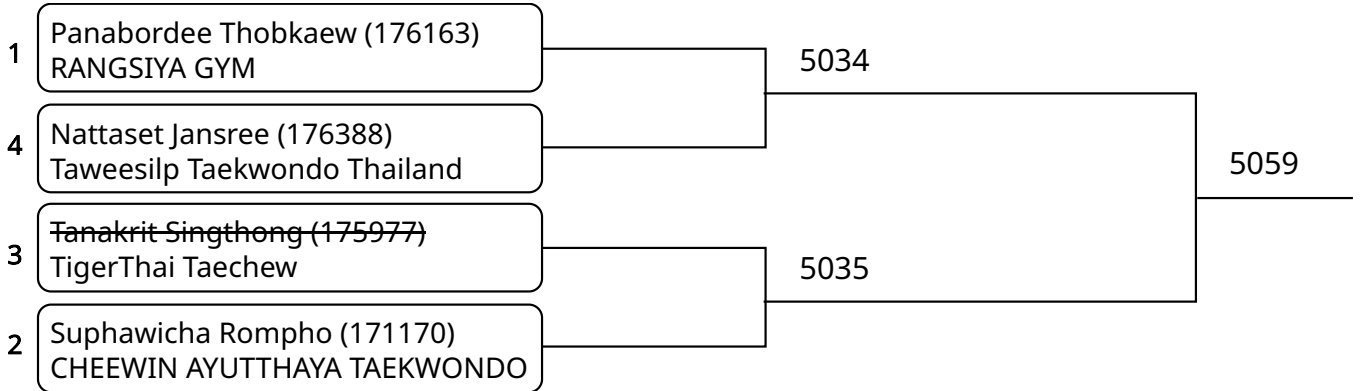

Kyorugi B _7-8Yrs. Male C 22-24 Kg. G3 (Court: 5, Match: 3, Entries: 4)

2025-08-10

Kyorugi B _7-8Yrs. Male C 22-24 Kg. G4 (Court: 5, Match: 3, Entries: 4)

Kyorugi B _7-8Yrs. Male C 22-24 Kg. G5 (Court: 5, Match: 3, Entries: 4)