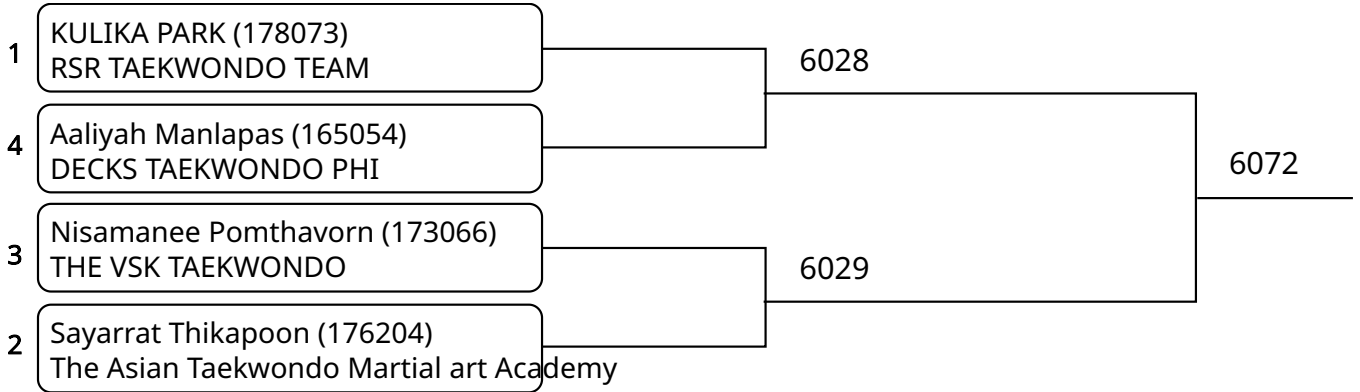

Kyorugi B 12-14Yrs. Female F 44-47 Kg. G1 (Court: 6, Match: 3, Entries: 4)