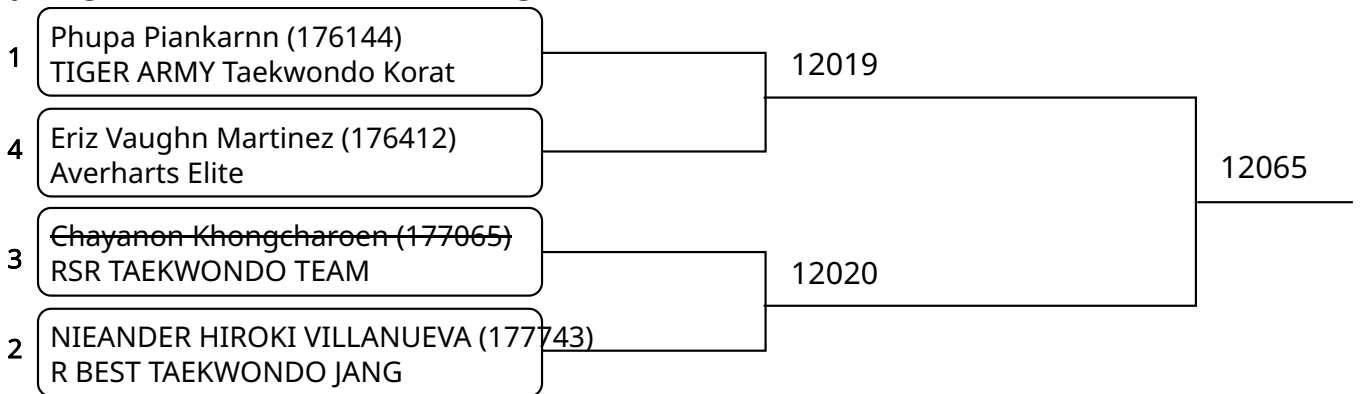

Kyorugi B 12-14Yrs. Male B 33-37 Kg. G1 (Court: 12, Match: 3, Entries: 4)