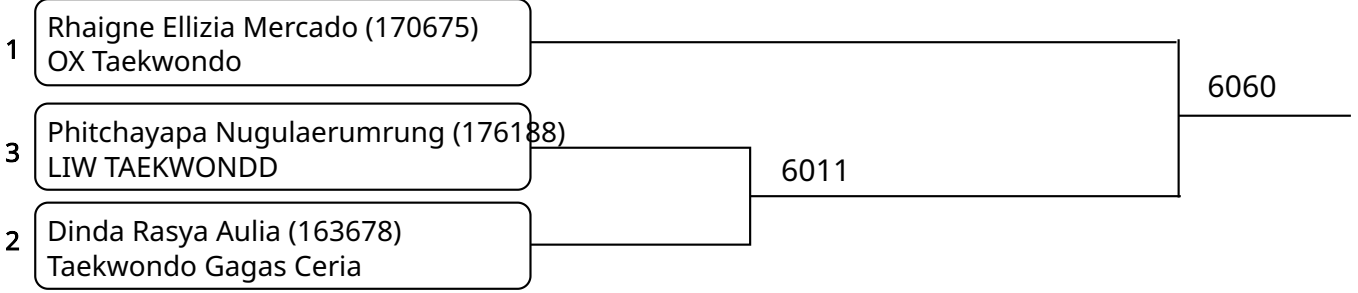

2025-08-10

Kyorugi B 12-14Yrs. Female I 55-59 Kg. G2 (Court: 6, Match: 2, Entries: 3)