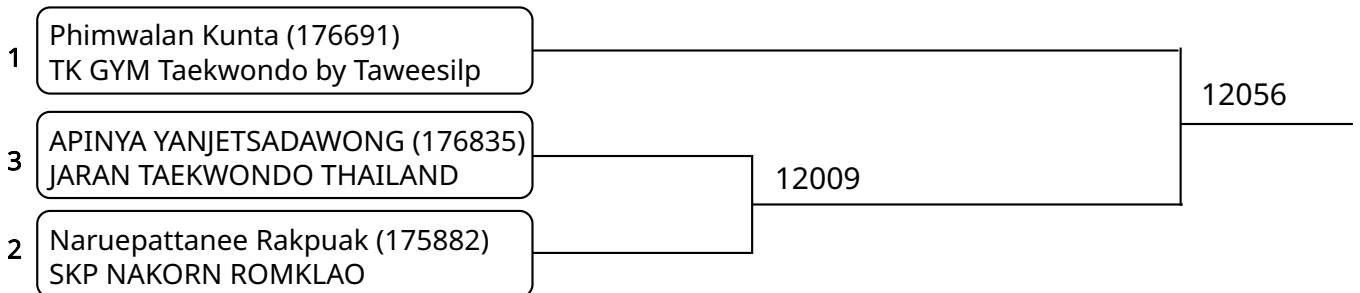

Kyorugi C 5-6Yrs. Female A -18 Kg. G7 (Court: 12, Match: 2, Entries: 3)