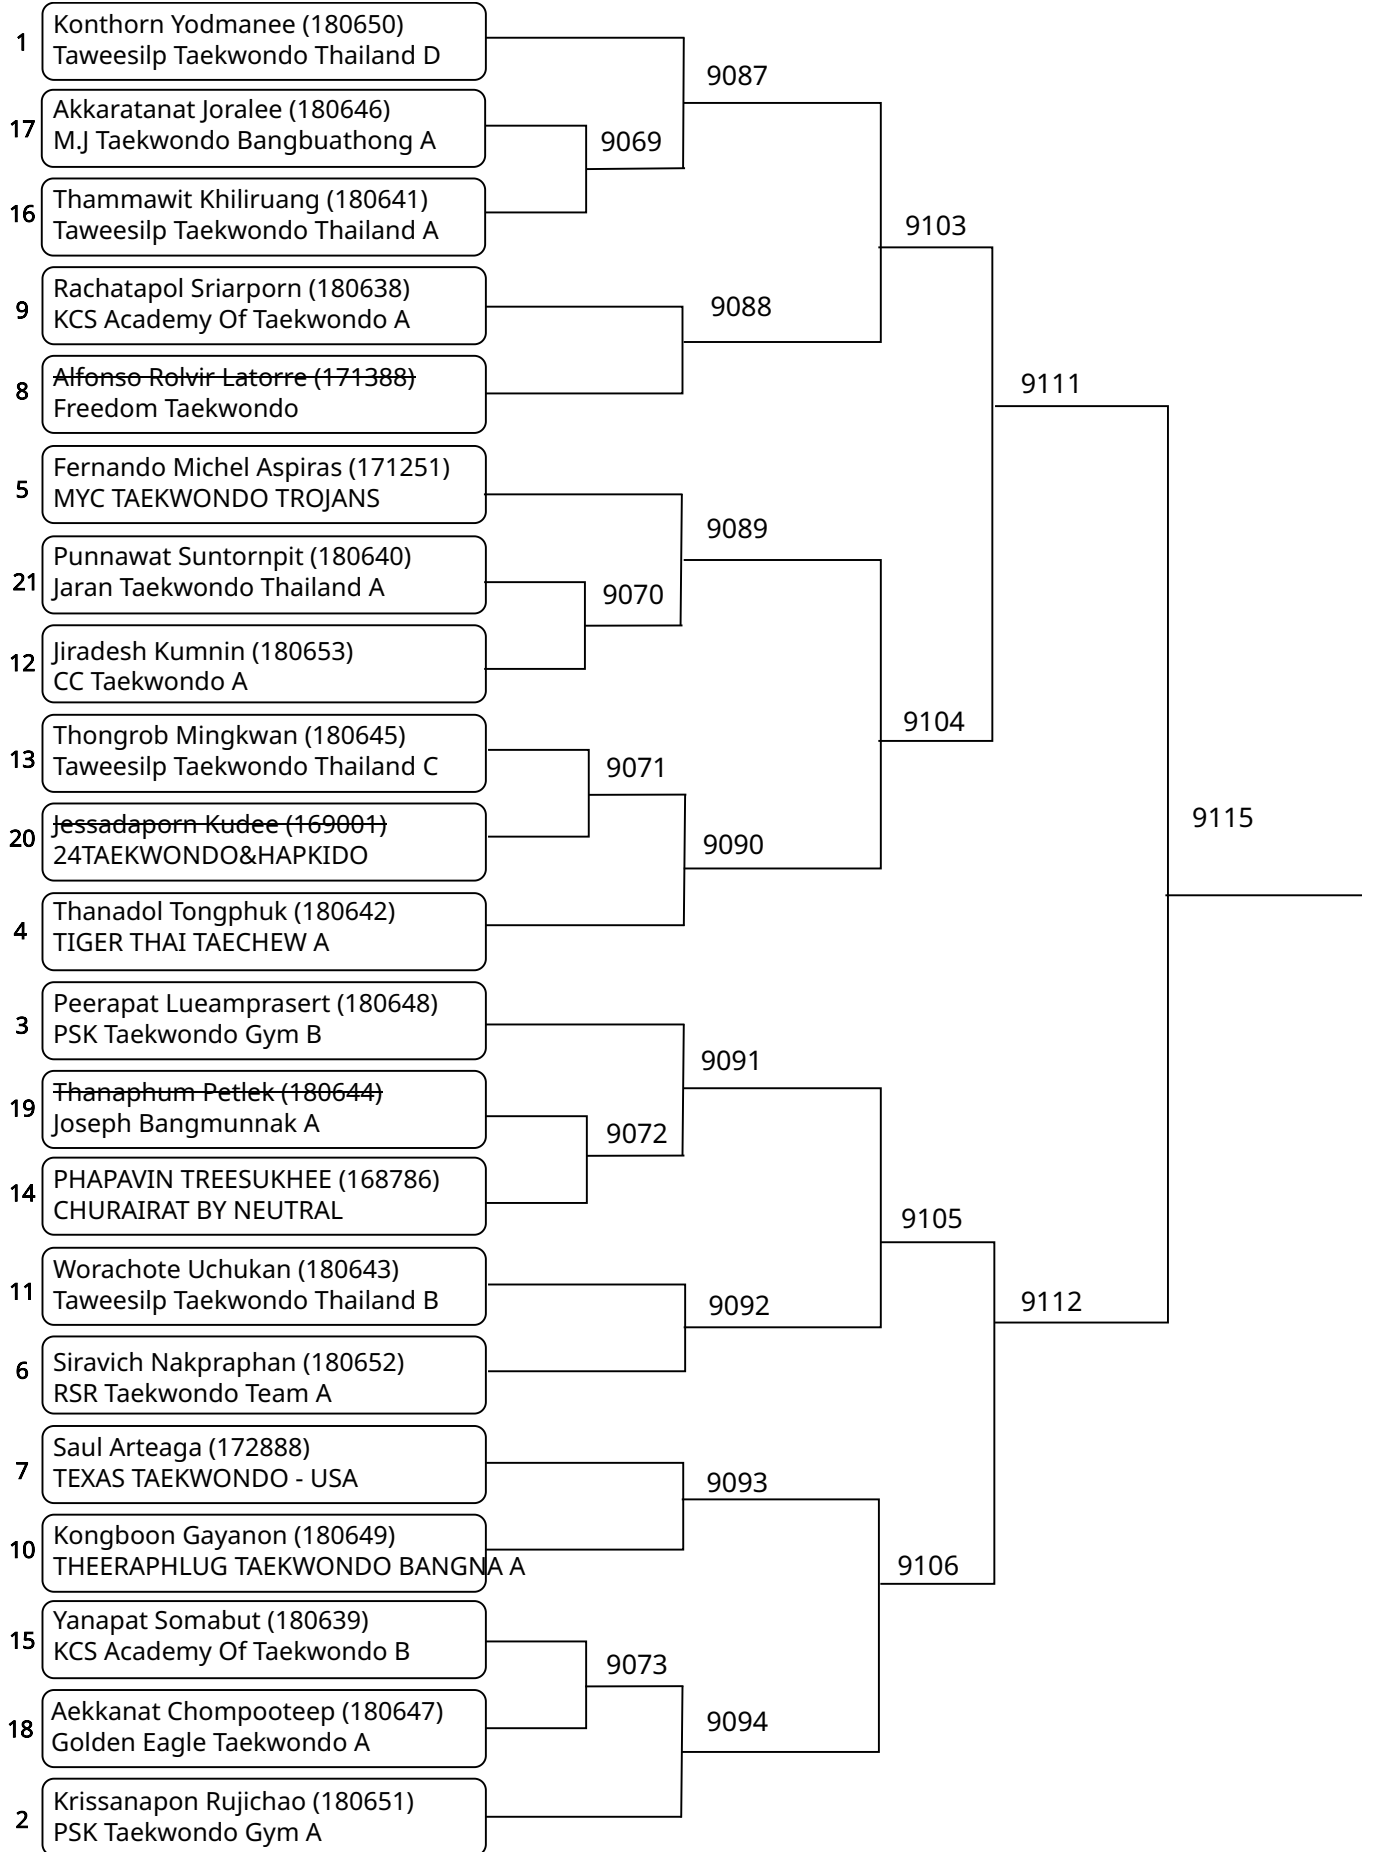

Court: 9

2025-08-10

Kyorugi-PSS A 15-17Yrs. Male C 48-51 Kg. (Court: 9, Match: 12, Entries: 13)

2025-08-10

Kyorugi-PSS A 15-17Yrs. Male D 51-55 Kg. (Court: 9, Match: 20, Entries: 21)

The 8th Heroes Taekwondo International Championship 2025