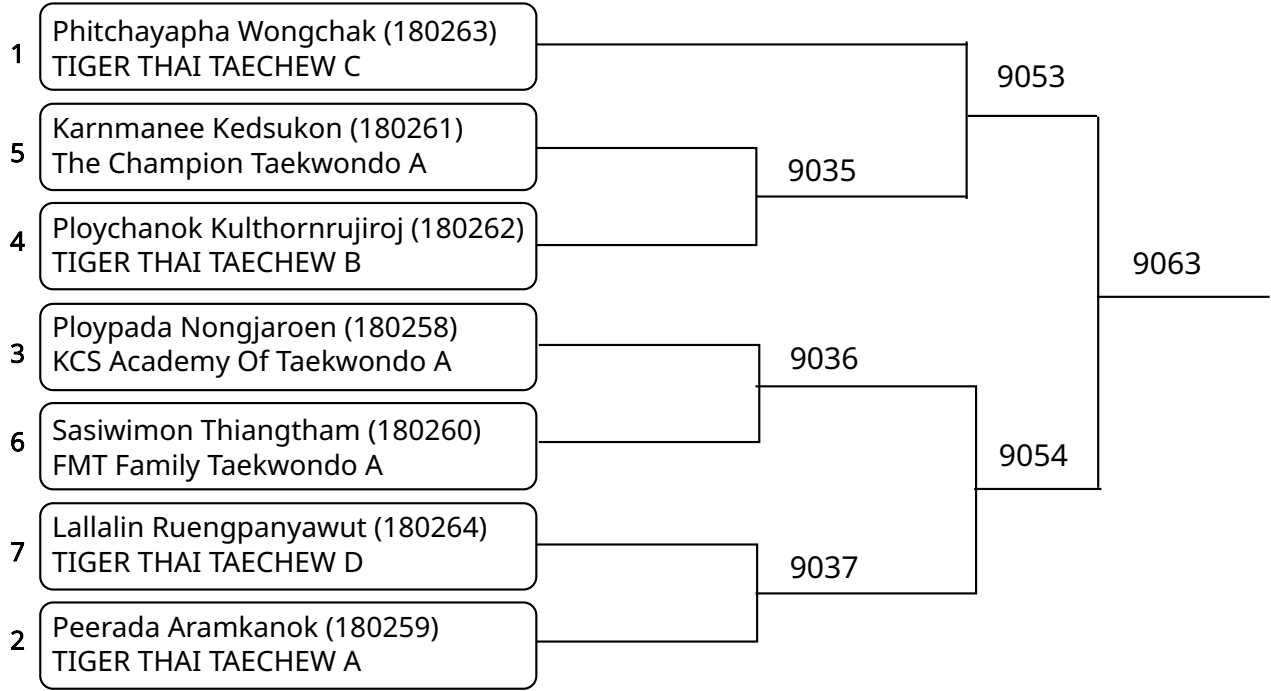

2025-08-10

Kyorugi-PSS A 12-14Yrs. Female A -29 Kg. (Court: 9, Match: 6, Entries: 7)