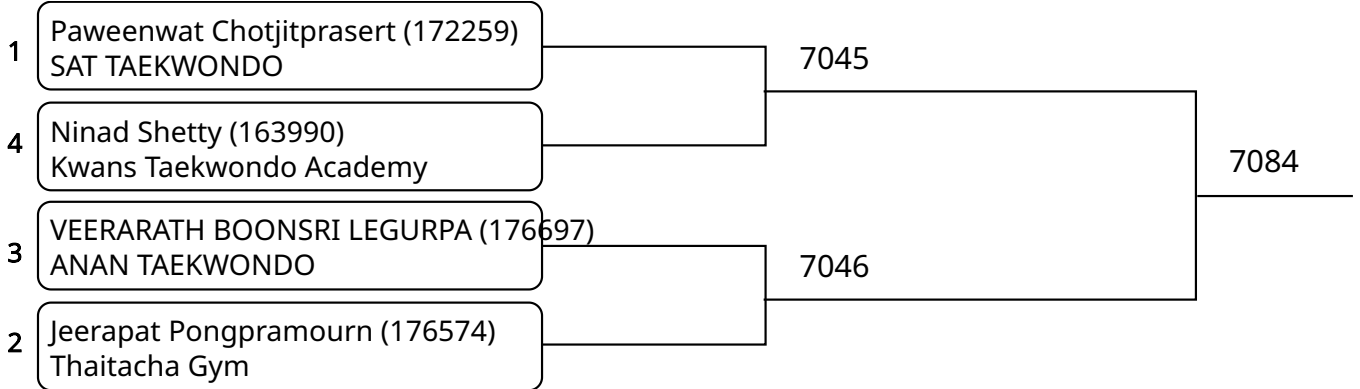

Kyorugi C _7-8Yrs. Male C 22-24 Kg. G7 (Court: 7, Match: 2, Entries: 3)

2025-08-10

Kyorugi C_7-8Yrs. Male D 24-27 Kg. G1 (Court: 7, Match: 3, Entries: 4)

Kyorugi C_7-8Yrs. Male D 24-27 Kg. G2 (Court: 7, Match: 3, Entries: 4)