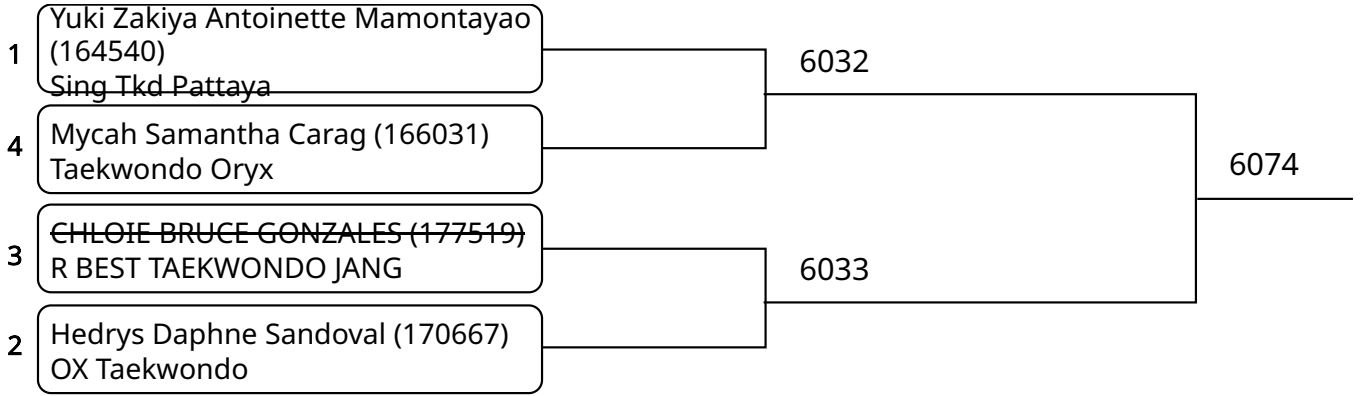

2025-08-10

Kyorugi B 12-14Yrs. Female F 44-47 Kg. G3 (Court: 6, Match: 3, Entries: 4)