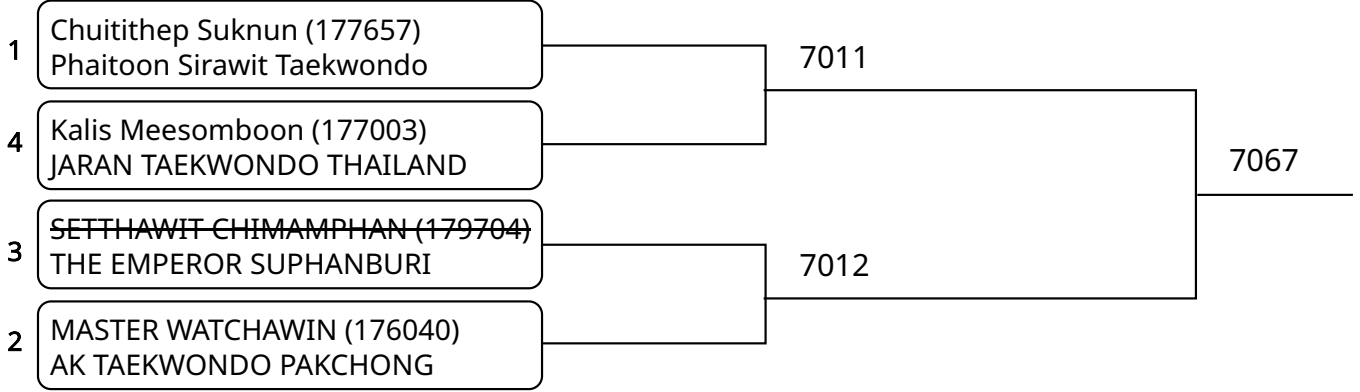

2025-08-10

Kyorugi C _7-8Yrs. Male A -20 Kg. G1 (Court: 7, Match: 3, Entries: 4)