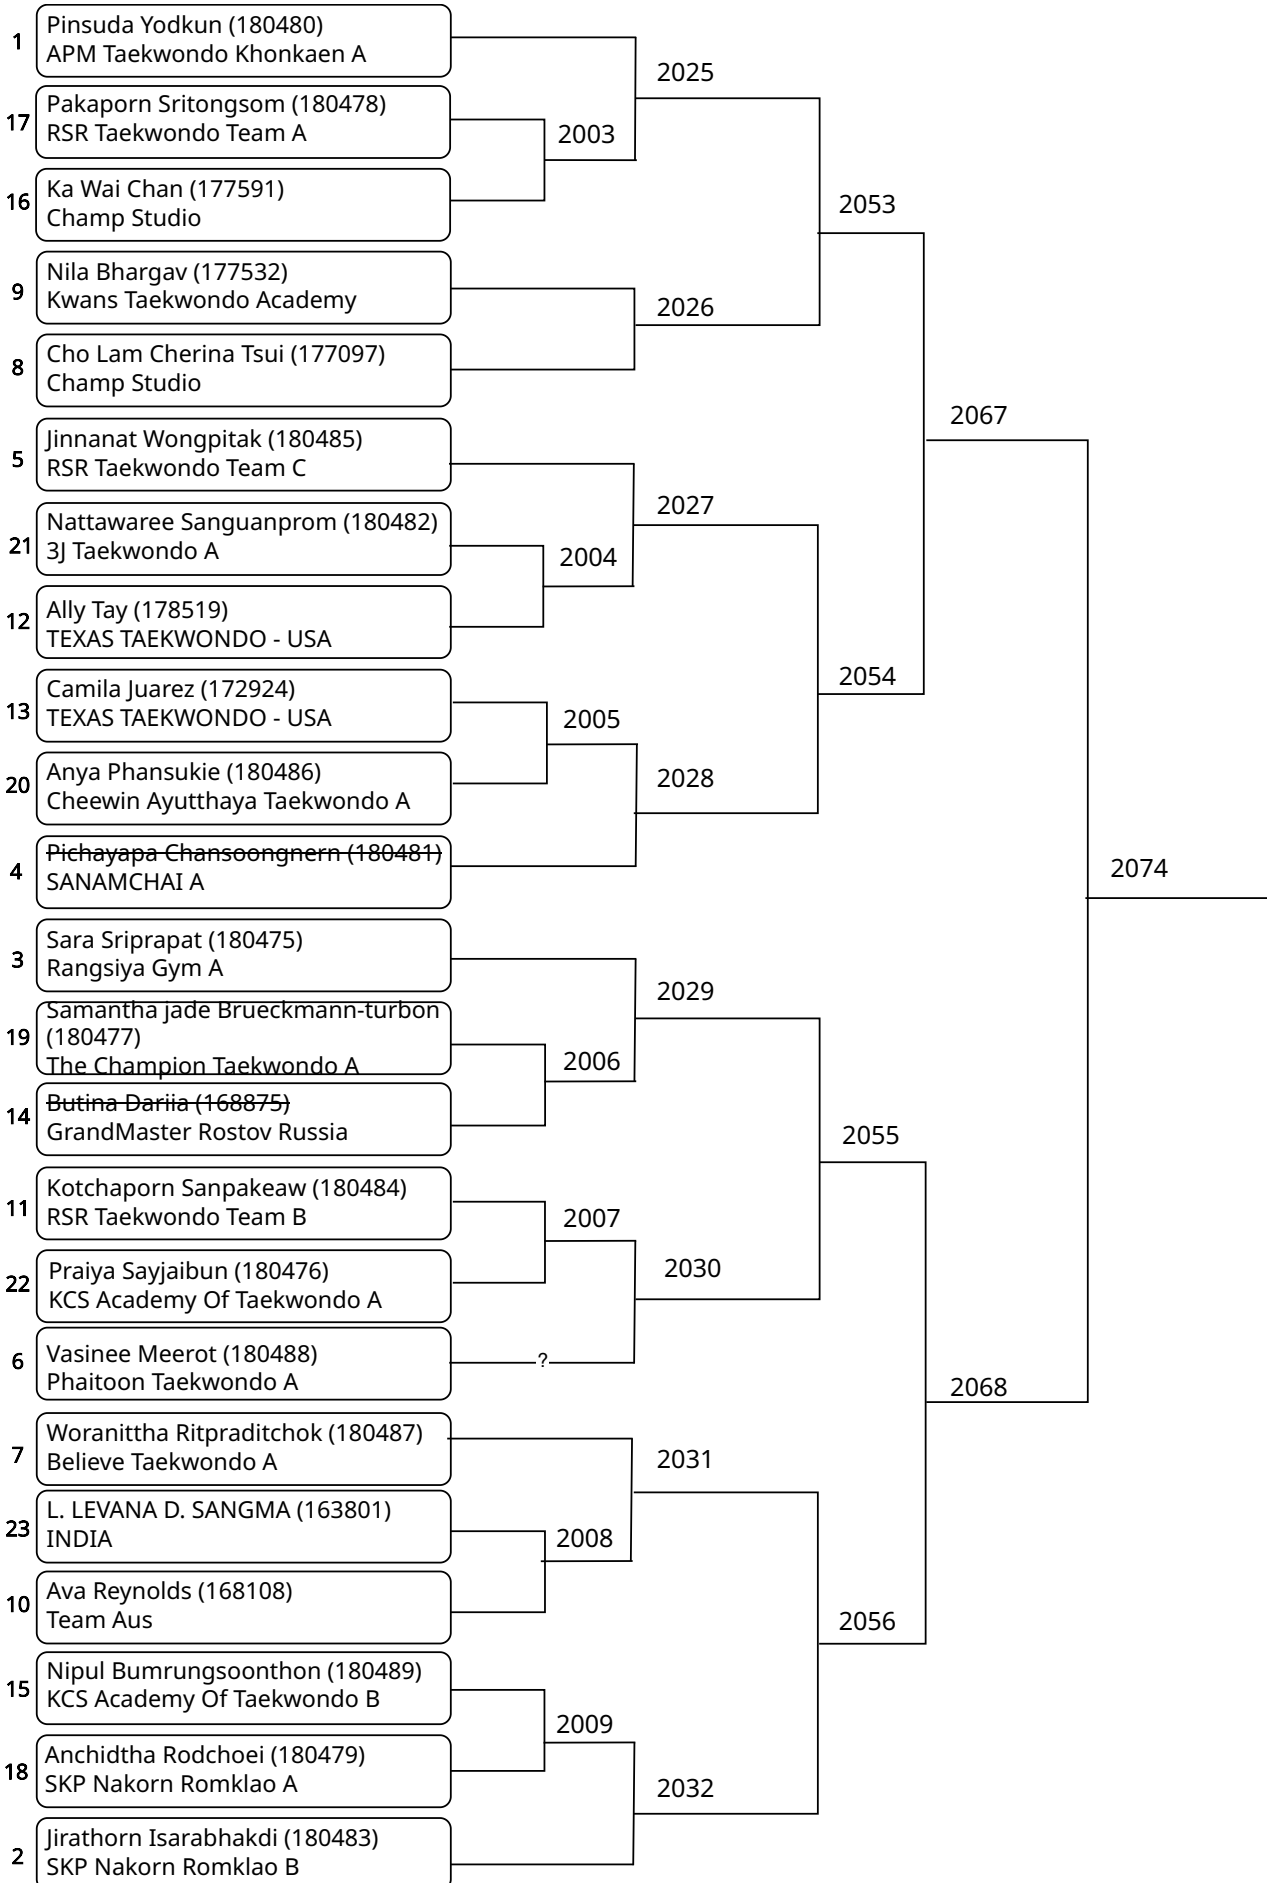

The 8th Heroes Taekwondo International Championship 2025

Court: 2

2025-08-10

Kyorugi-PSS A 12-14Yrs. Female D 37-41 Kg. (Court: 2, Match: 22, Entries: 23)