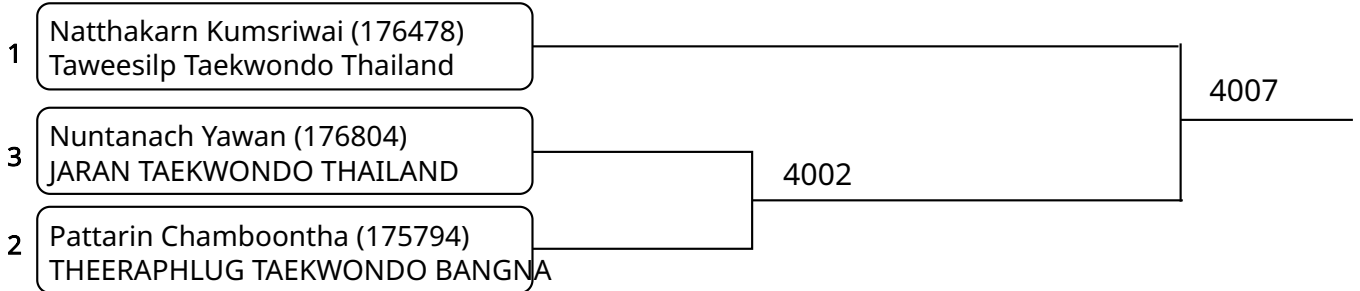

Kyorugi B 5-6Yrs. Female B 18-20 Kg. G1 (Court: 4, Match: 2, Entries: 3)