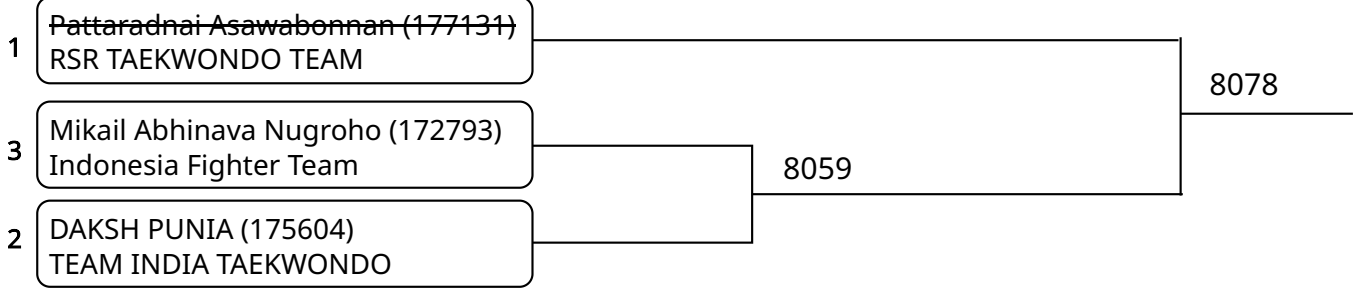

2025-08-10

Kyorugi B 15-17Yrs. Male D 51-55 Kg. G4 (Court: 8, Match: 2, Entries: 3)