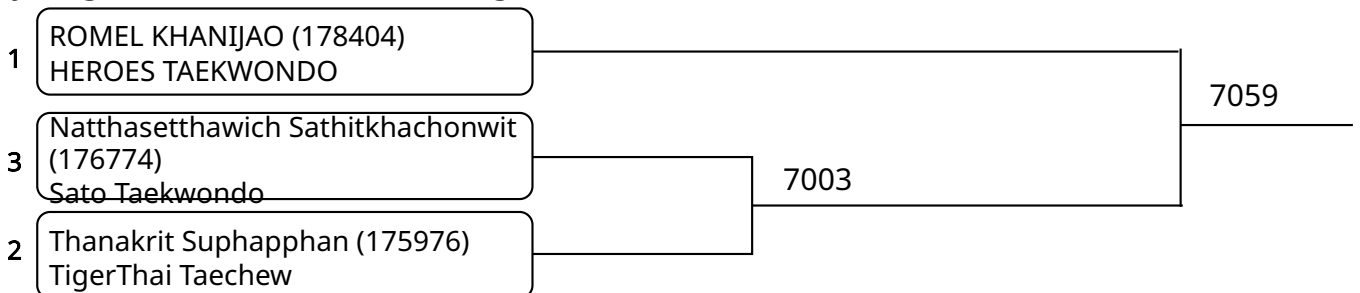

2025-08-10

Kyorugi C _7-8Yrs. Male C 22-24 Kg. G4 (Court: 7, Match: 3, Entries: 4)

Kyorugi C _7-8Yrs. Male C 22-24 Kg. G5 (Court: 7, Match: 2, Entries: 3)

Kyorugi C _7-8Yrs. Male C 22-24 Kg. G6 (Court: 7, Match: 2, Entries: 3)