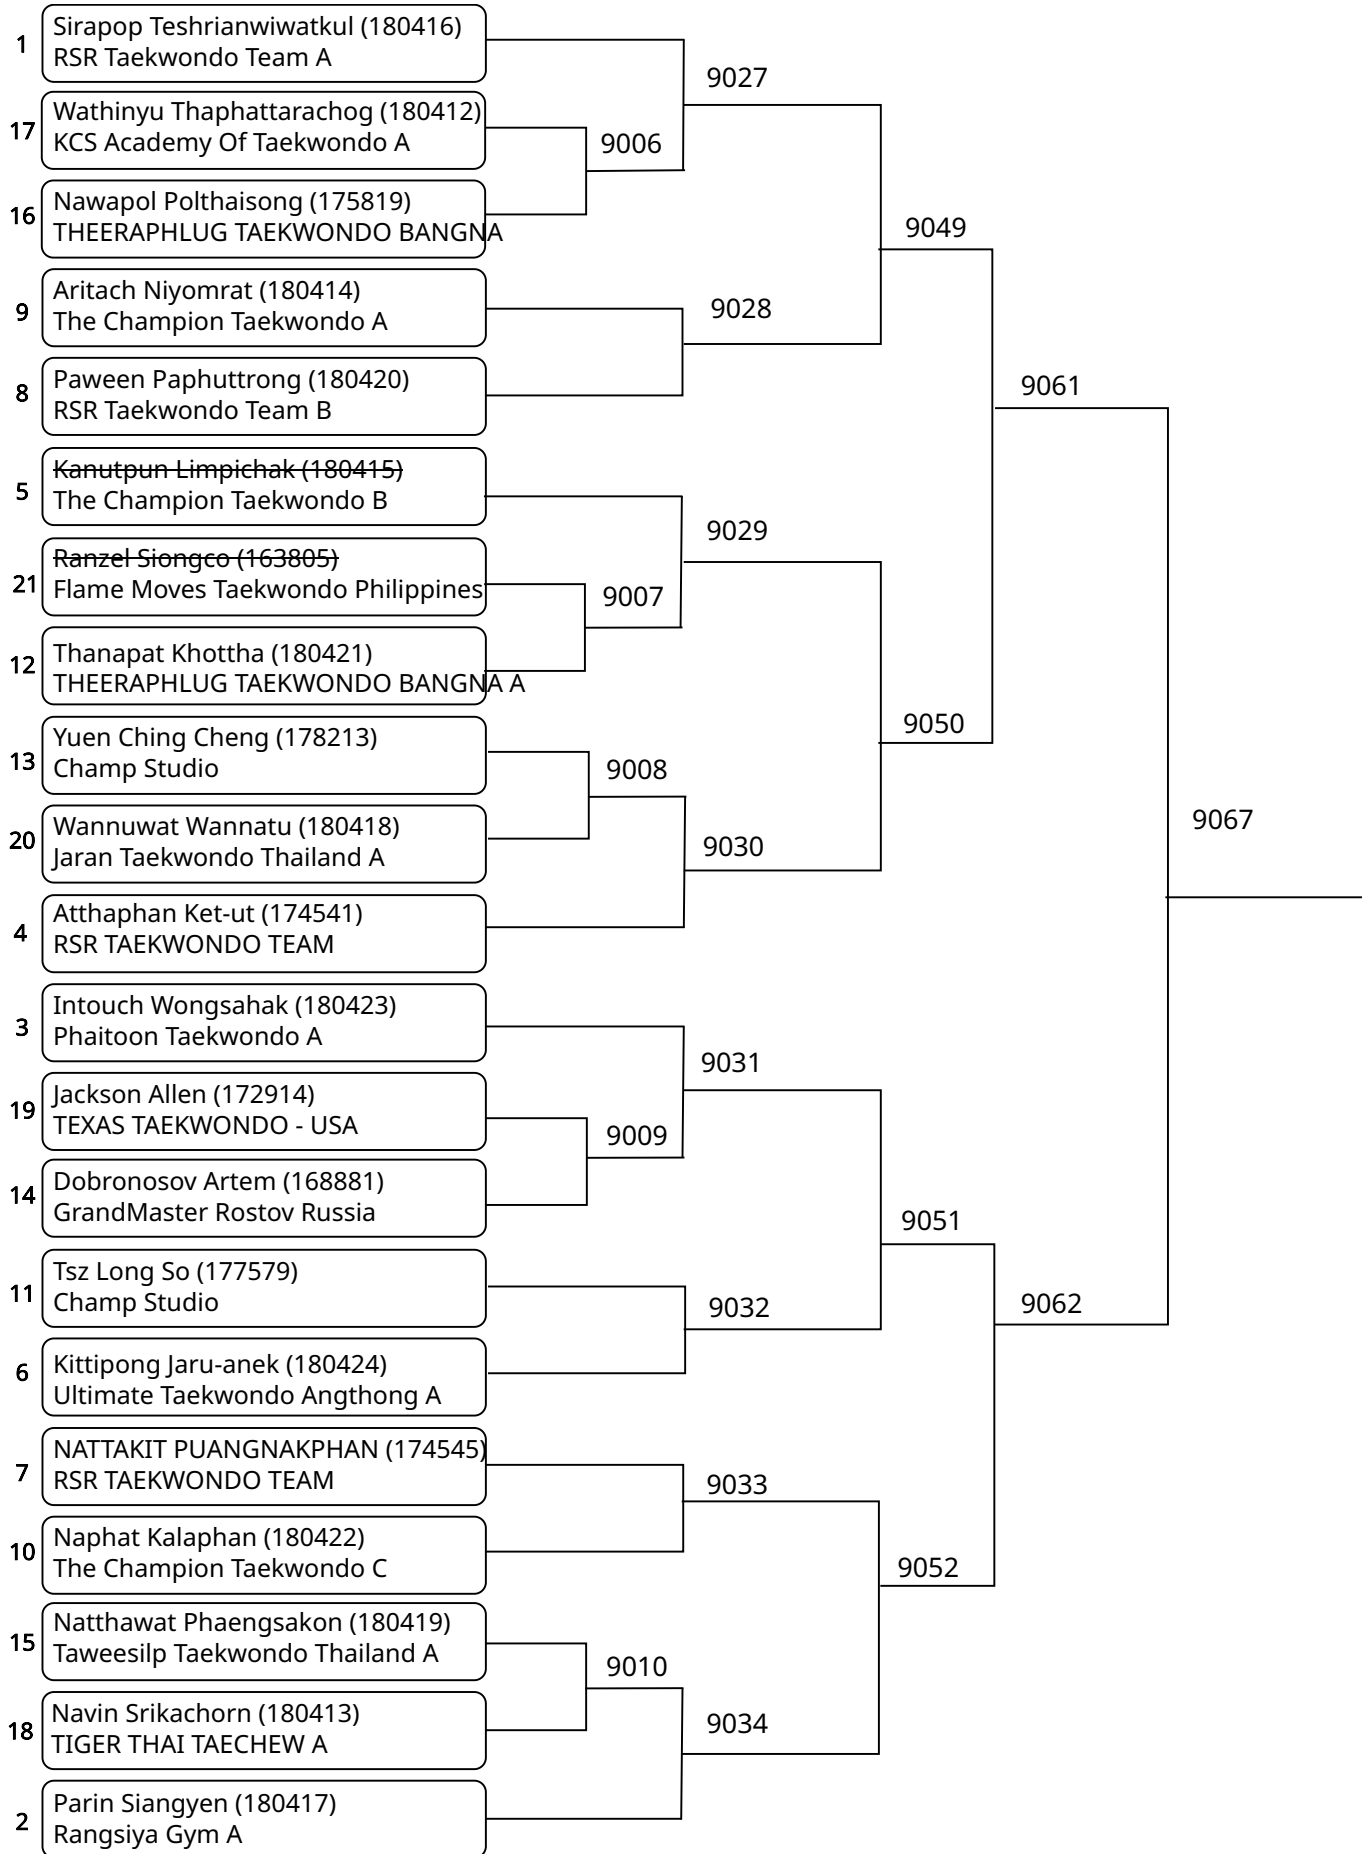

The 8th Heroes Taekwondo International Championship 2025

Court: 9

2025-08-10

Kyorugi-PSS A 12-14Yrs. Male B 33-37 Kg. (Court: 9, Match: 20, Entries: 21)