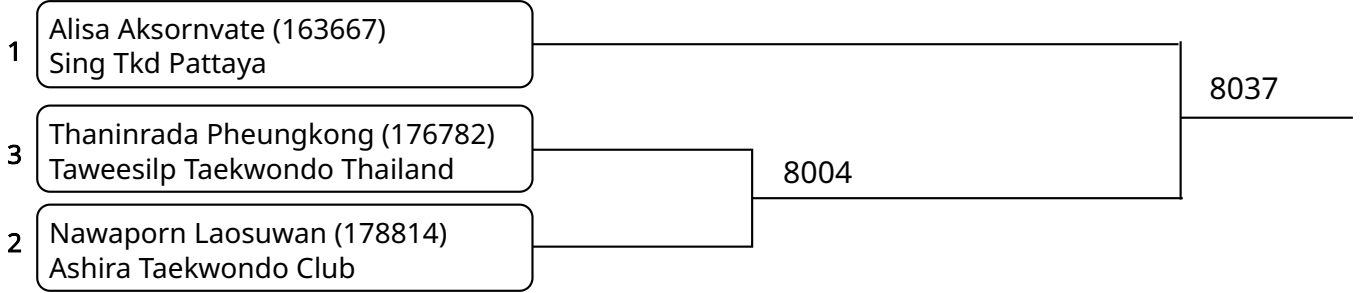

2025-08-10

Kyorugi C _7-8Yrs. Female C 22-24 Kg. G4 (Court: 8, Match: 2, Entries: 3)