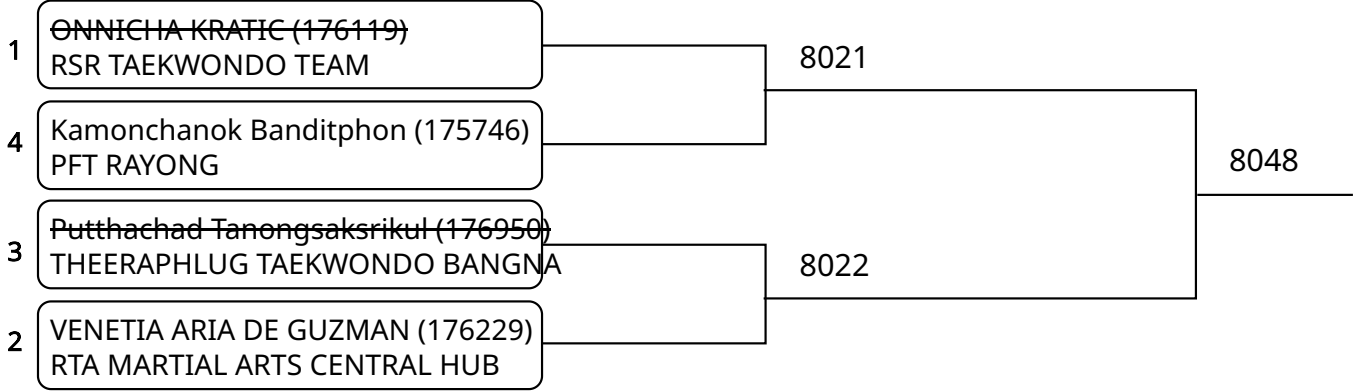

2025-08-10

Kyorugi C_7-8Yrs. Female B 20-22 Kg. G3 (Court: 8, Match: 3, Entries: 4)