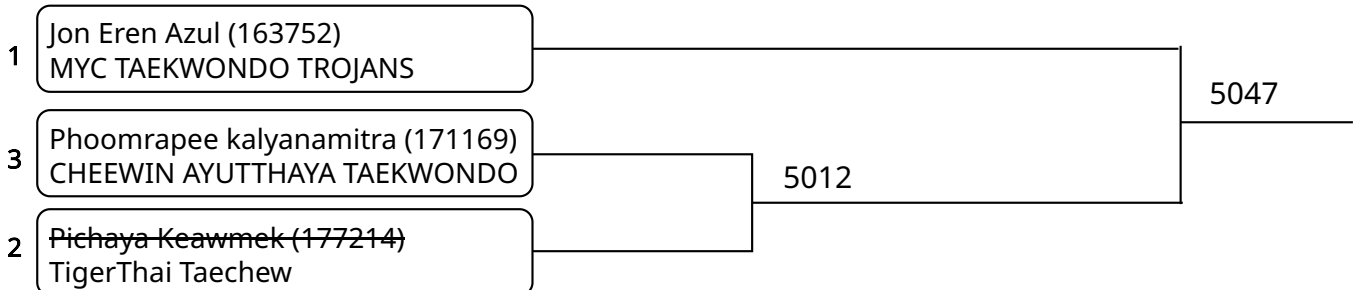

Kyorugi B _7-8Yrs. Male D 24-27 Kg. G5 (Court: 5, Match: 2, Entries: 3)