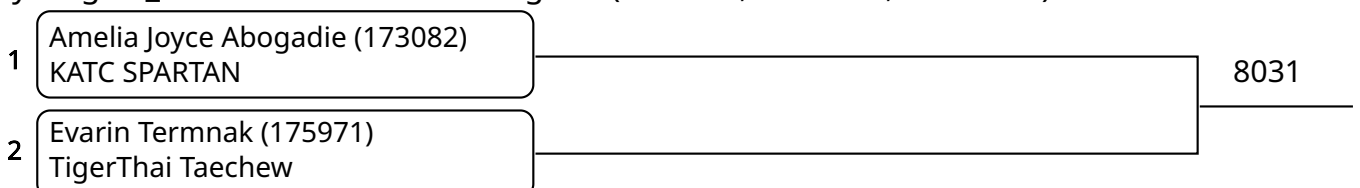

Kyorugi C _7-8Yrs. Female E 27-30 Kg. G2 (Court: 8, Match: 1, Entries: 2)