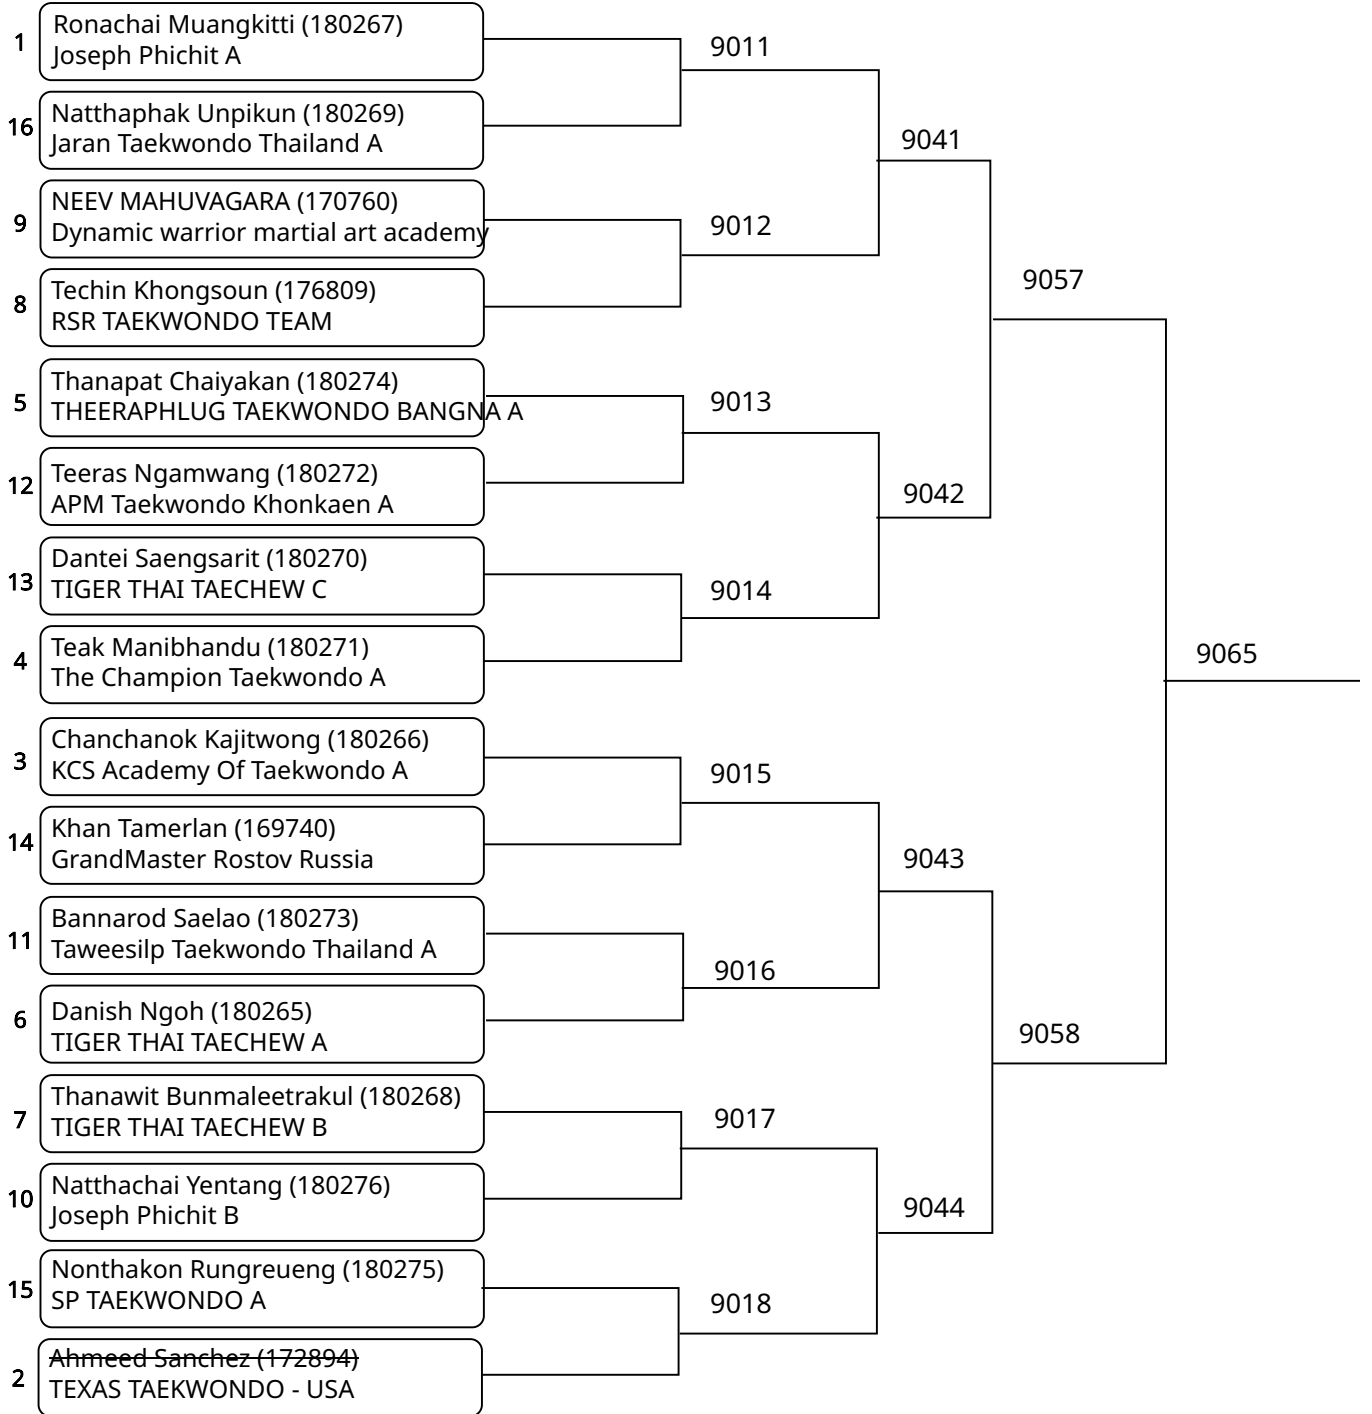

The 8th Heroes Taekwondo International Championship 2025

Court: 9

2025-08-10

Kyorugi-PSS A 12-14Yrs. Female C 33-37 Kg. (Court: 9, Match: 20, Entries: 21)

2025-08-10

Kyorugi-PSS A 12-14Yrs. Male A -33 Kg. (Court: 9, Match: 15, Entries: 16)