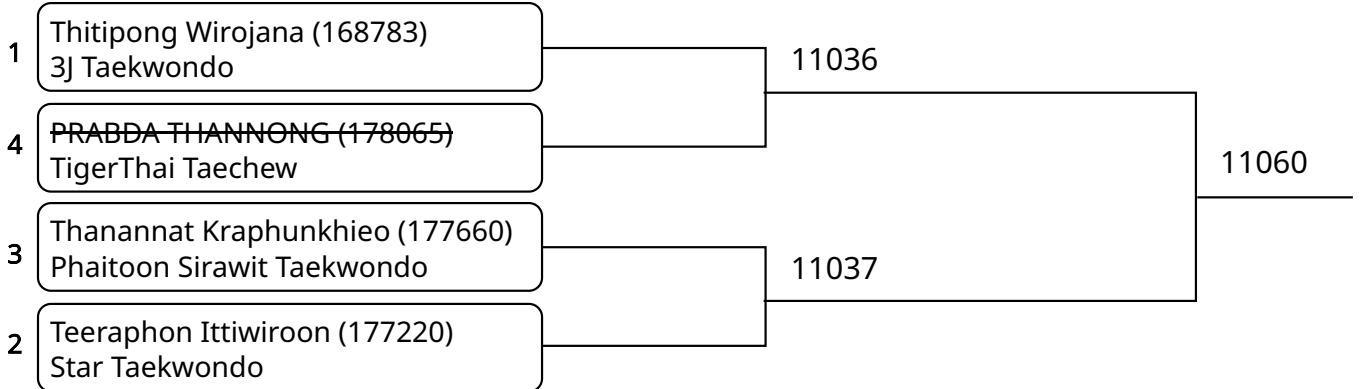

Kyorugi C 5-6Yrs. Male F +27 Kg. G1 (Court: 11, Match: 3, Entries: 4)