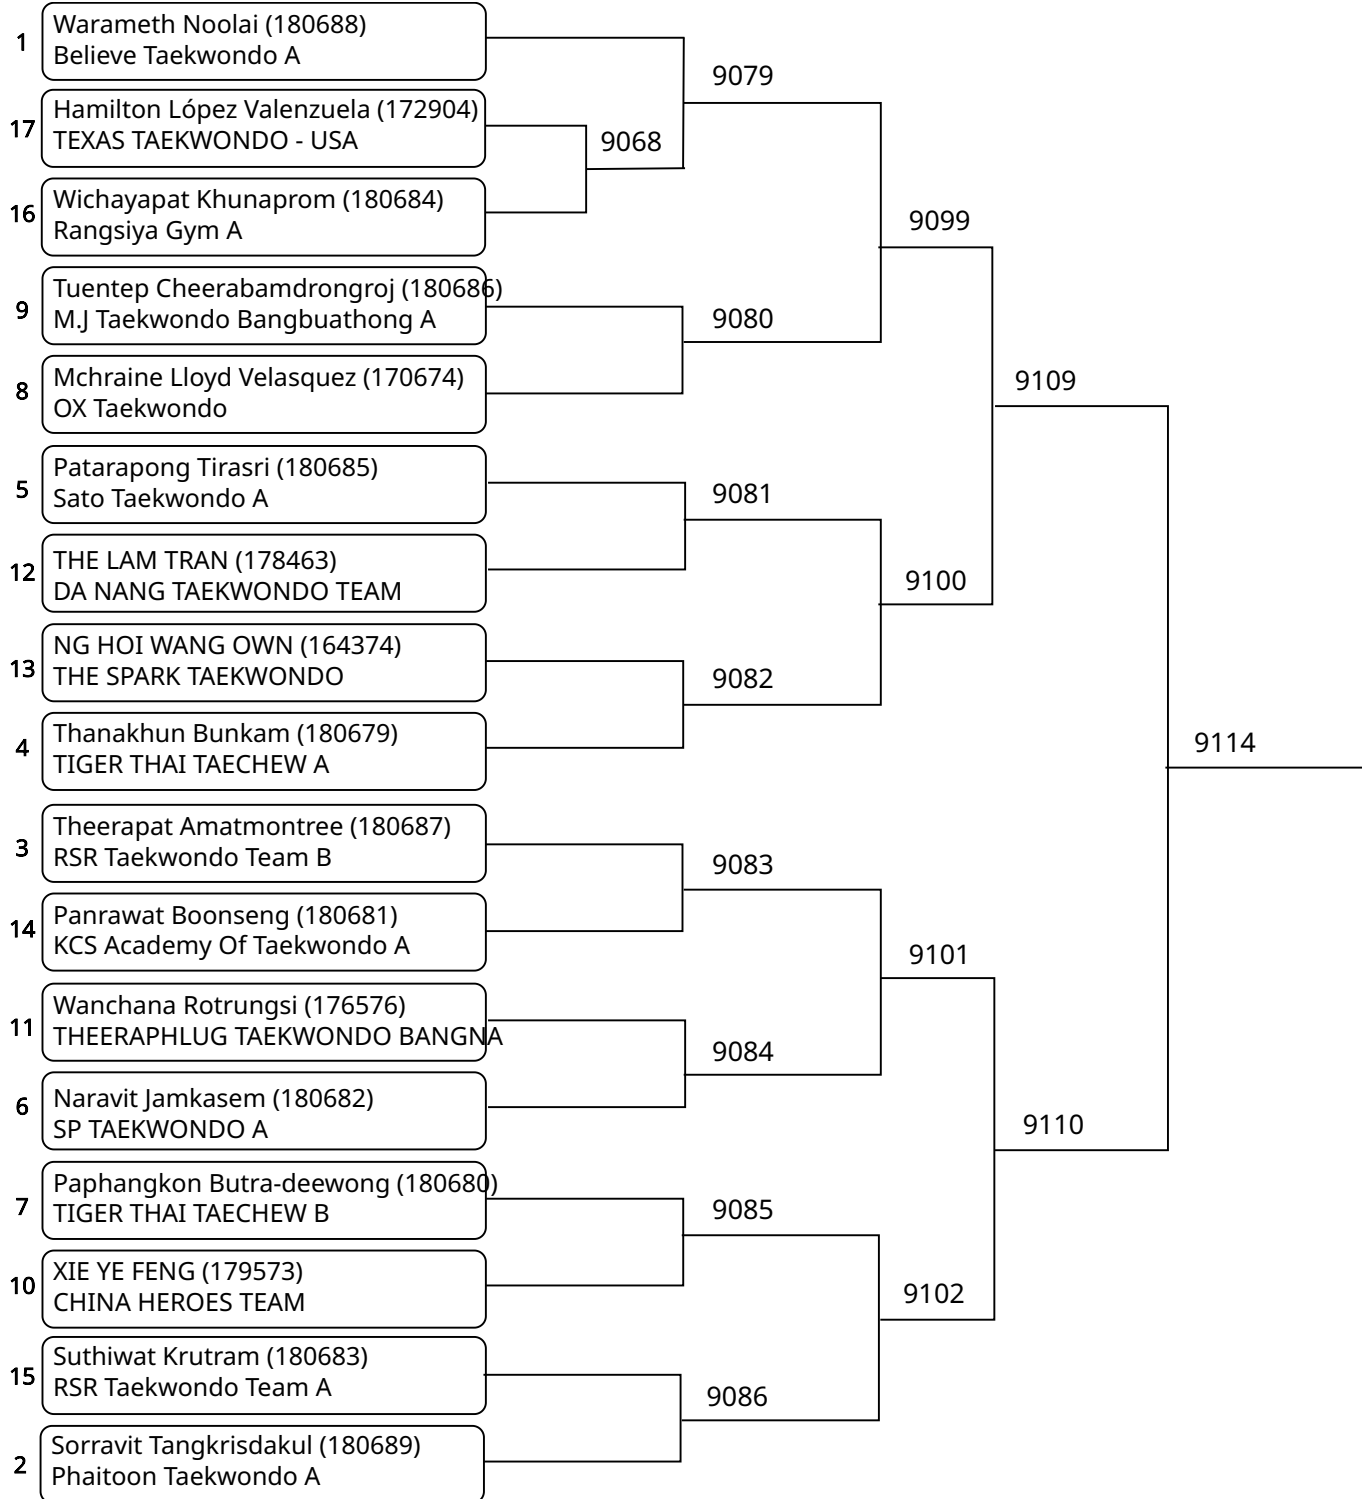

The 8th Heroes Taekwondo International Championship 2025

Court: 9

2025-08-10

Kyorugi-PSS A 15-17Yrs. Male E 55-59 Kg. (Court: 9, Match: 16, Entries: 17)