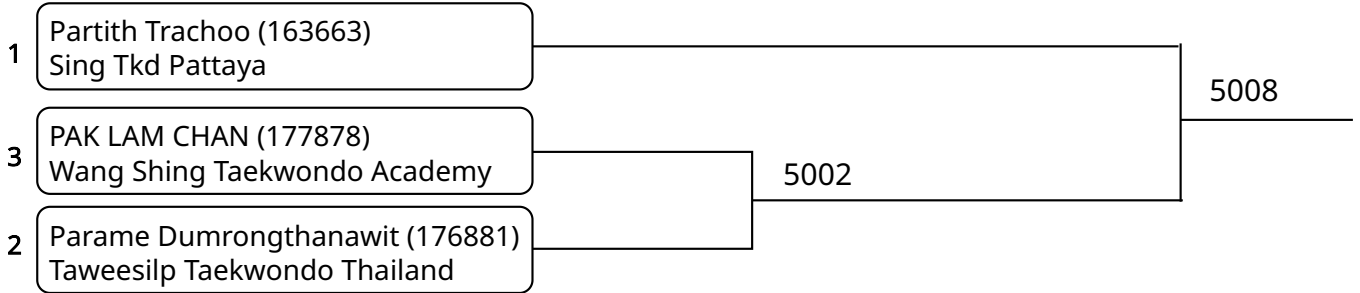

Kyorugi B 5-6Yrs. Male A -18 Kg. G2 (Court: 5, Match: 2, Entries: 3)