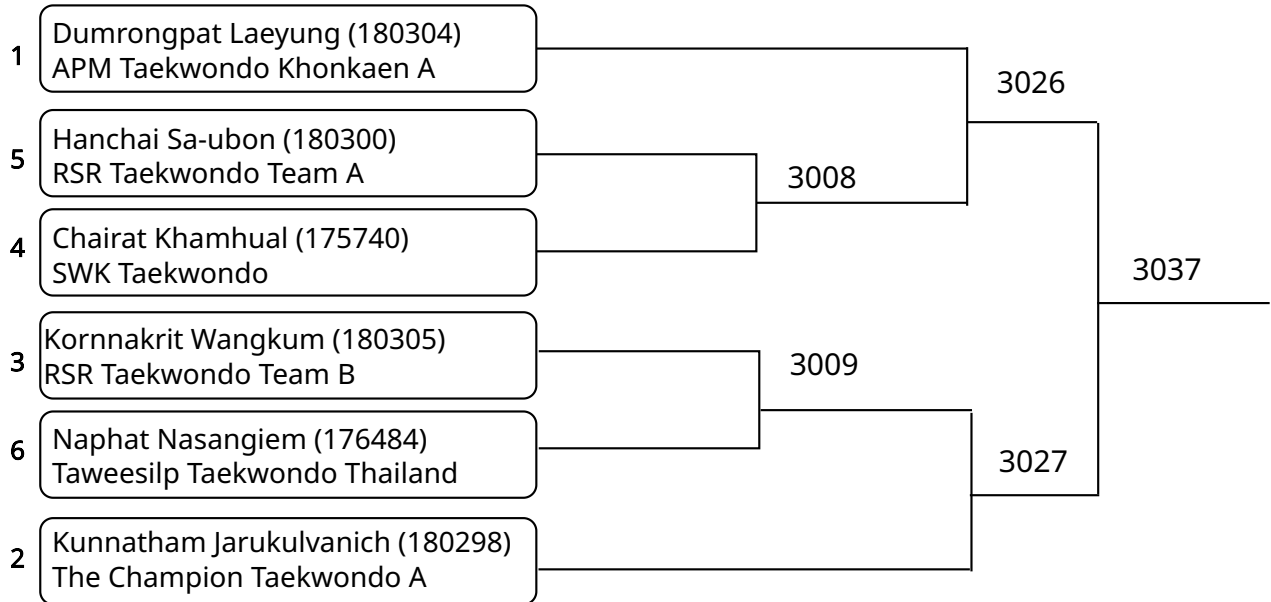

Kyorugi A _7-8Yrs. Male C 22-24 Kg. (Court: 3, Match: 5, Entries: 6)