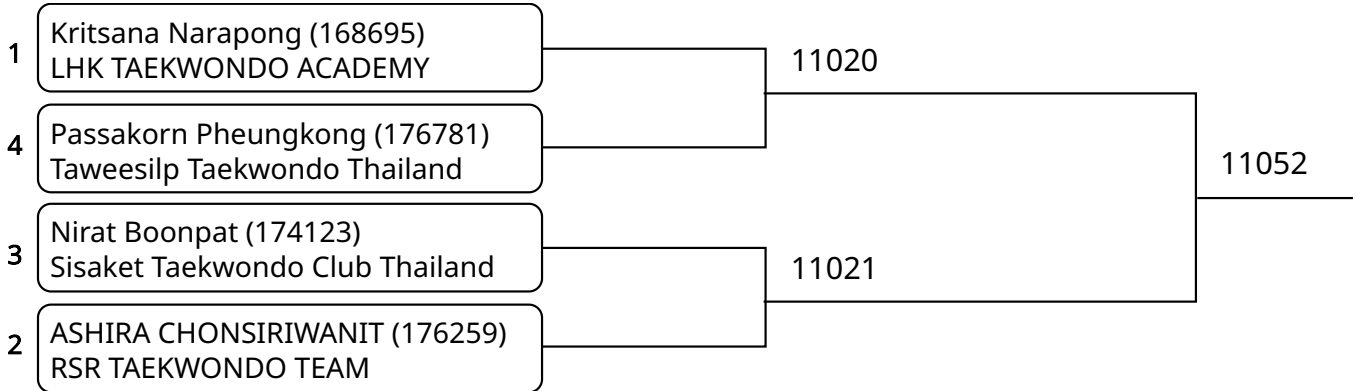

Kyorugi C 5-6Yrs. Male A -18 Kg. G4 (Court: 11, Match: 3, Entries: 4)

2025-08-10

Kyorugi C 5-6Yrs. Male A -18 Kg. G5 (Court: 11, Match: 3, Entries: 4)

Kyorugi C 5-6Yrs. Male A -18 Kg. G6 (Court: 11, Match: 3, Entries: 4)