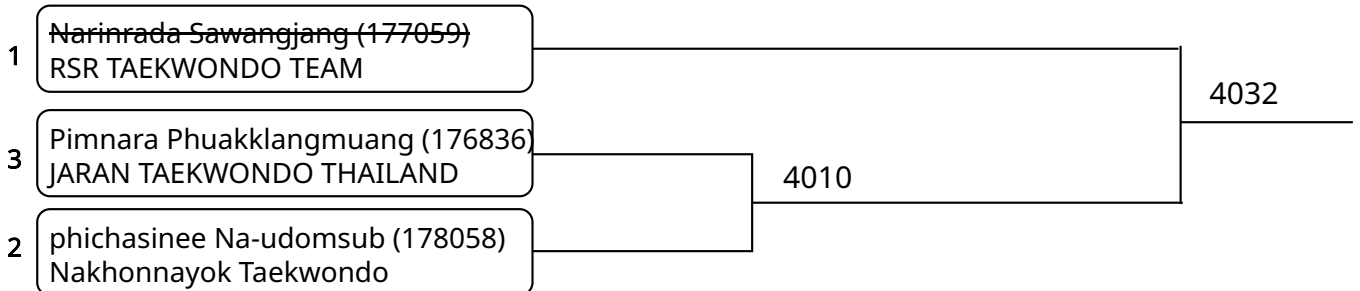

Kyorugi B _7-8Yrs. Female C 22-24 Kg. G2 (Court: 4, Match: 2, Entries: 3)