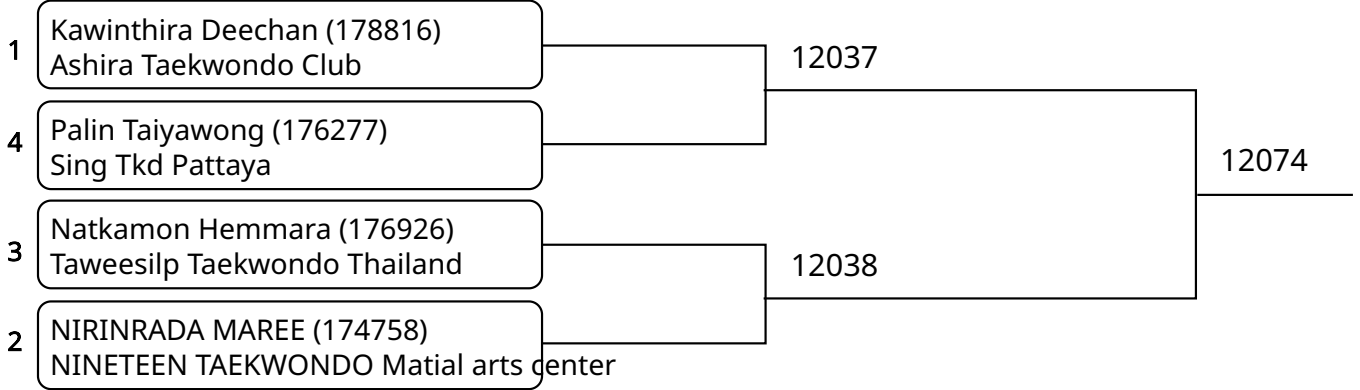

2025-08-10

Kyorugi C 5-6Yrs. Female A -18 Kg. G1 (Court: 12, Match: 3, Entries: 4)