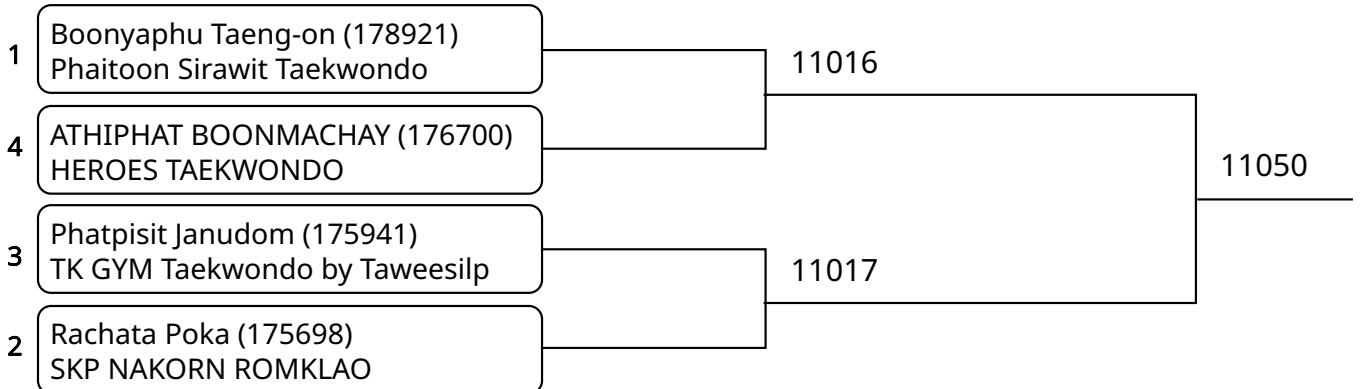

Kyorugi C 5-6Yrs. Male A -18 Kg. G4 (Court: 11, Match: 3, Entries: 4)