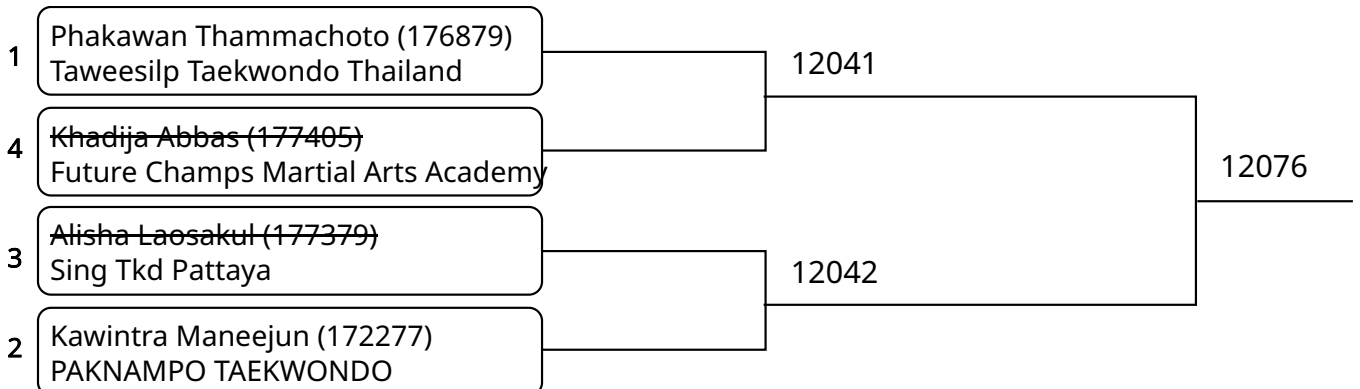

Kyorugi C 5-6Yrs. Female A -18 Kg. G3 (Court: 12, Match: 3, Entries: 4)