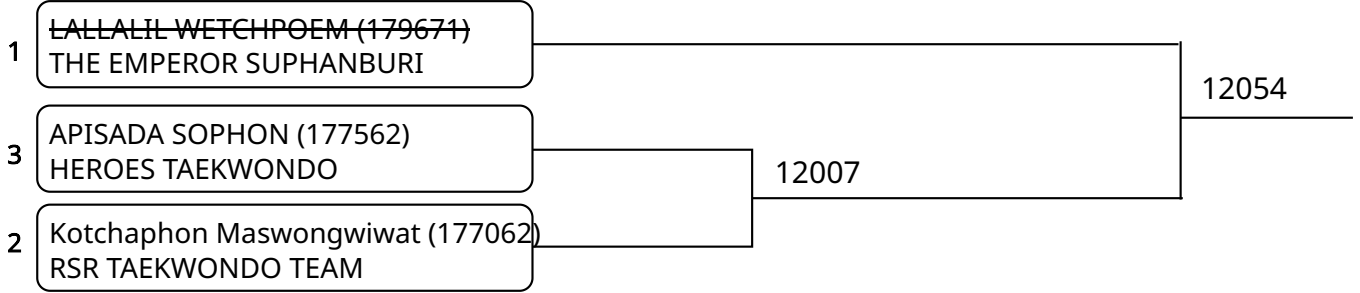

Kyorugi C 5-6Yrs. Female A -18 Kg. G3 (Court: 12, Match: 3, Entries: 4)

Kyorugi C 5-6Yrs. Female A -18 Kg. G4 (Court: 12, Match: 3, Entries: 4)

Kyorugi C 5-6Yrs. Female A -18 Kg. G5 (Court: 12, Match: 2, Entries: 3)