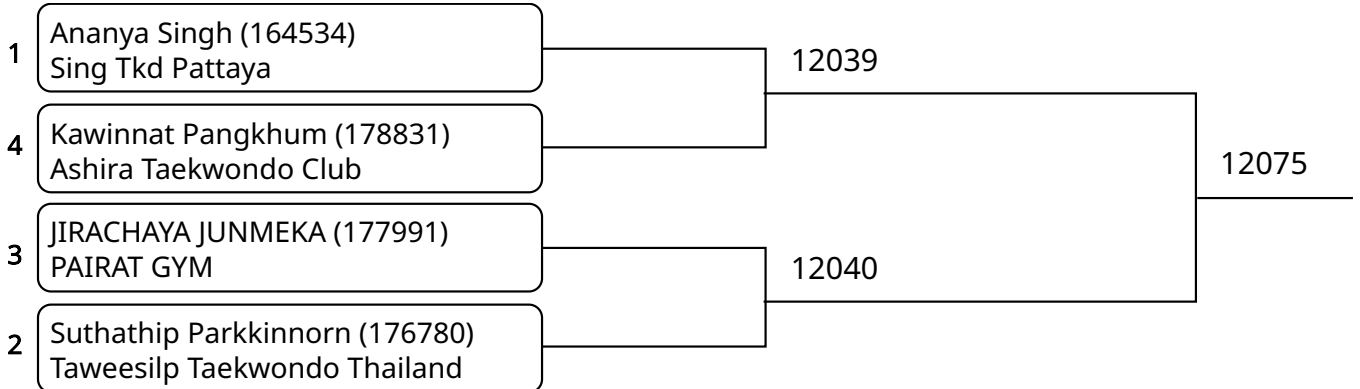

Kyorugi B 12-14Yrs. Male H 57-61 Kg. G3 (Court: 12, Match: 0, Entries: 1)

2025-08-10

Kyorugi C 5-6Yrs. Female A -18 Kg. G1 (Court: 12, Match: 3, Entries: 4)

Kyorugi C 5-6Yrs. Female A -18 Kg. G2 (Court: 12, Match: 3, Entries: 4)