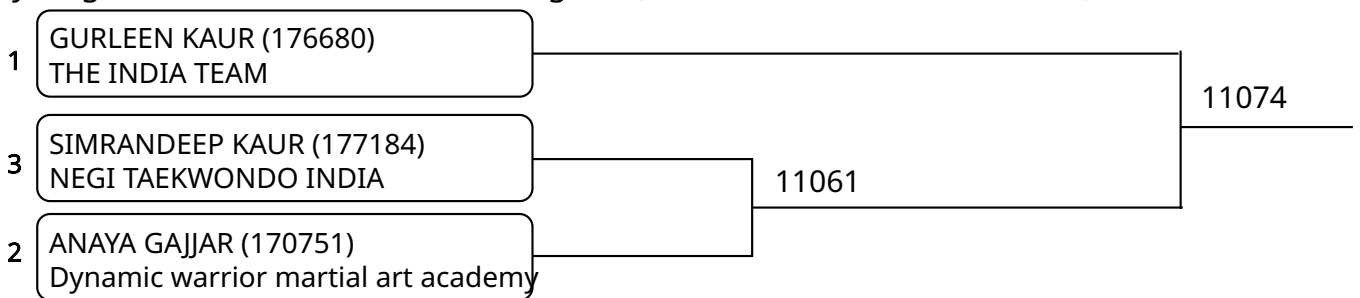

Kyorugi B 15-17Yrs. Female E 49-52 Kg. G3 (Court: 11, Match: 2, Entries: 3)