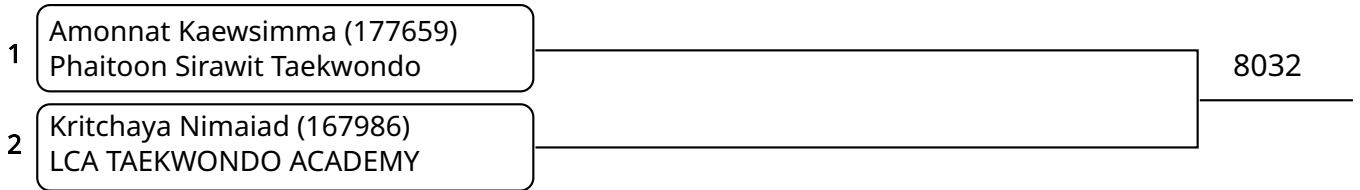

Kyorugi C _7-8Yrs. Female G 34-38 Kg. G2 (Court: 8, Match: 1, Entries: 2)