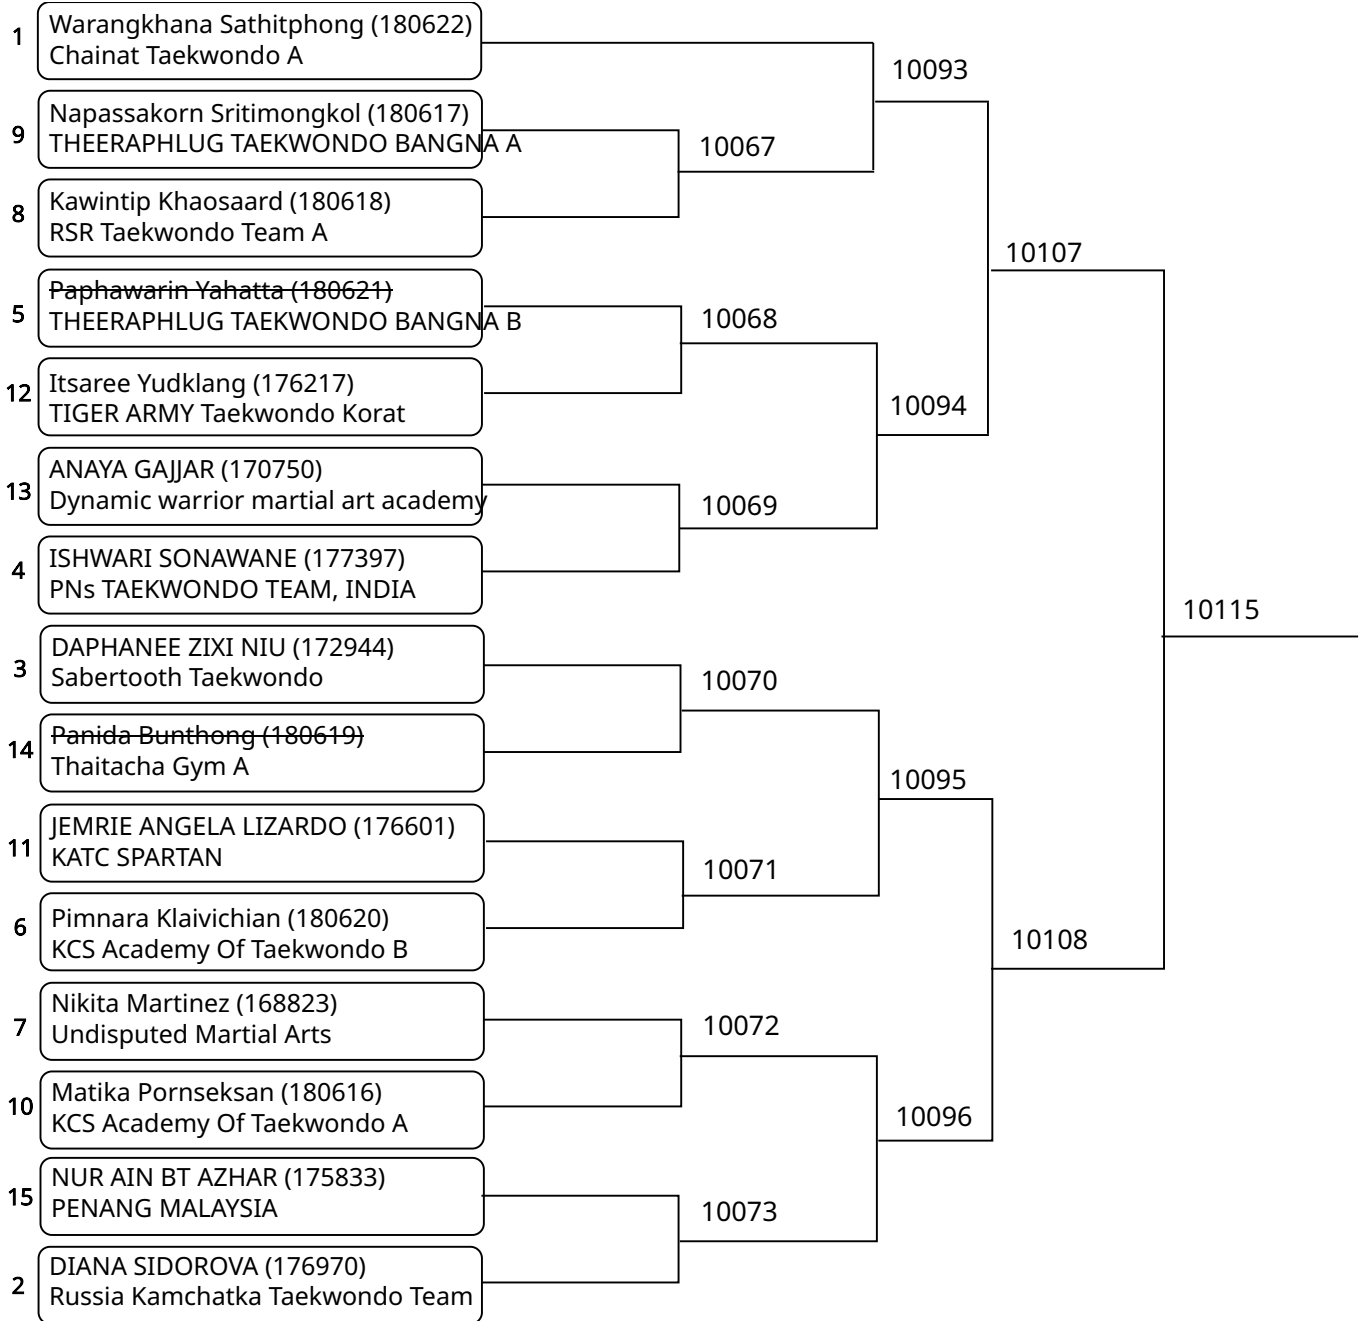

The 8th Heroes Taekwondo International Championship 2025

2025-08-10

Court: 10

Kyorugi-PSS A 15-17Yrs. Female E 49-52 Kg. (Court: 10, Match: 14, Entries: 15)