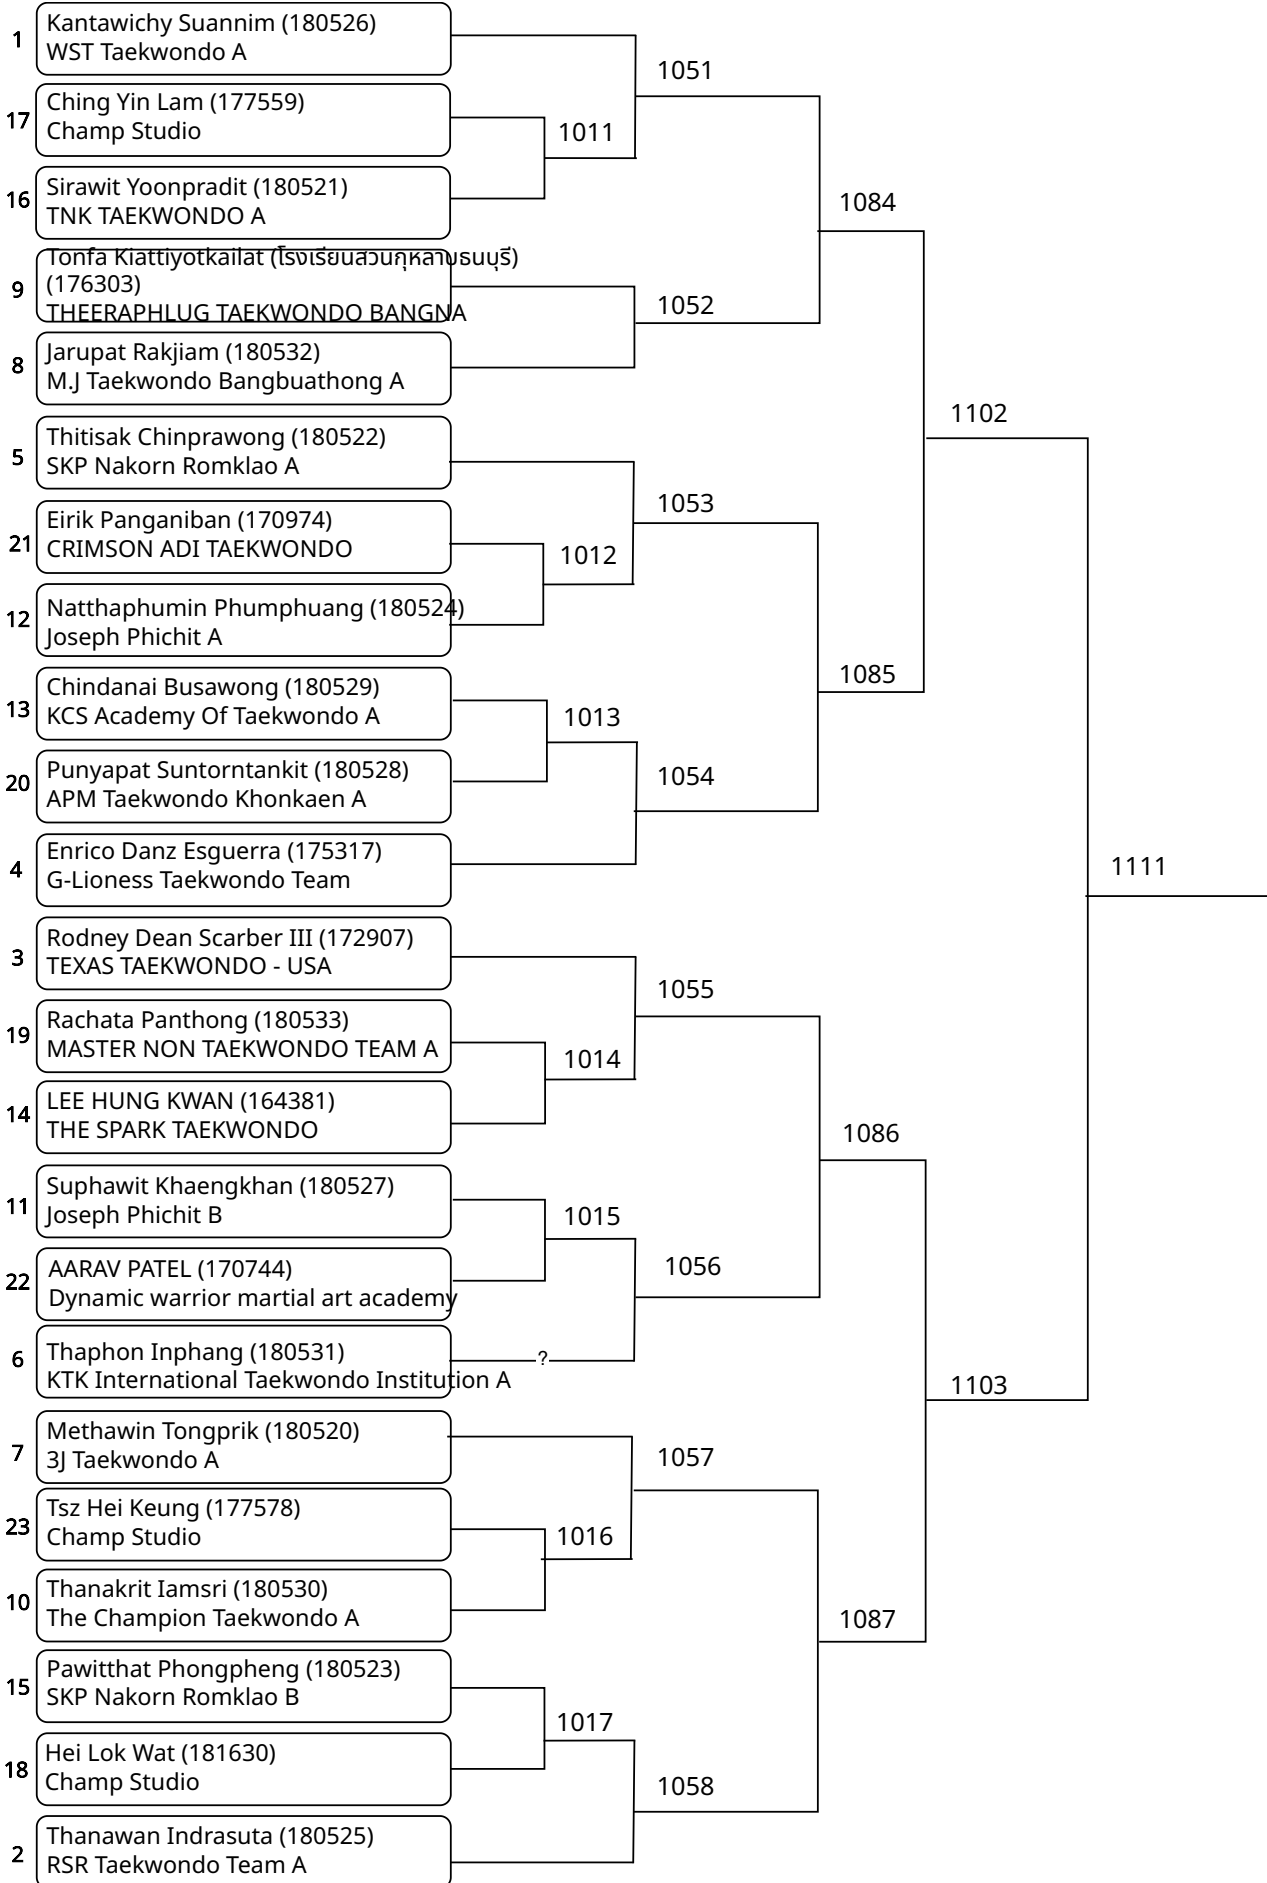

The 8th Heroes Taekwondo International Championship 2025

Court: 1

2025-08-10

Kyorugi-PSS A 12-14Yrs. Male D 41-45 Kg. (Court: 1, Match: 22, Entries: 23)