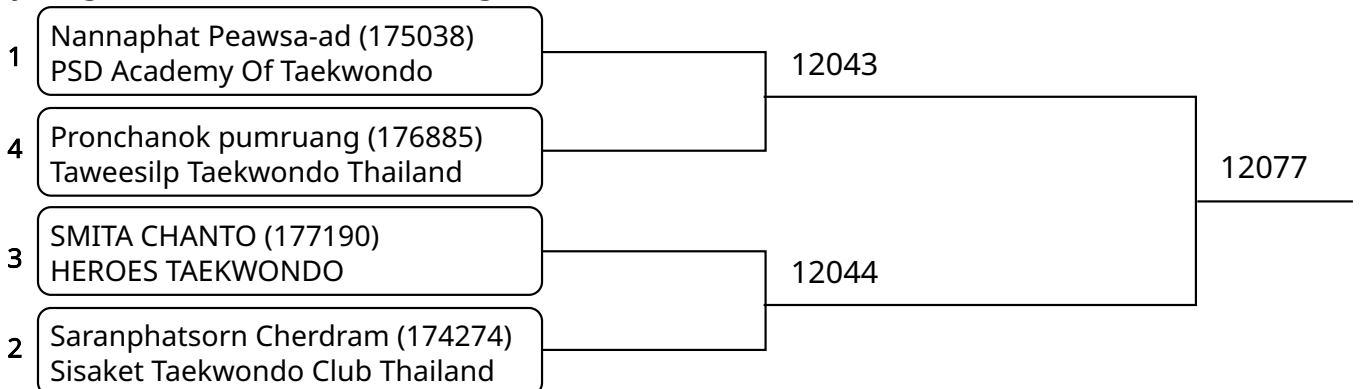

Kyorugi C 5-6Yrs. Female A -18 Kg. G4 (Court: 12, Match: 3, Entries: 4)