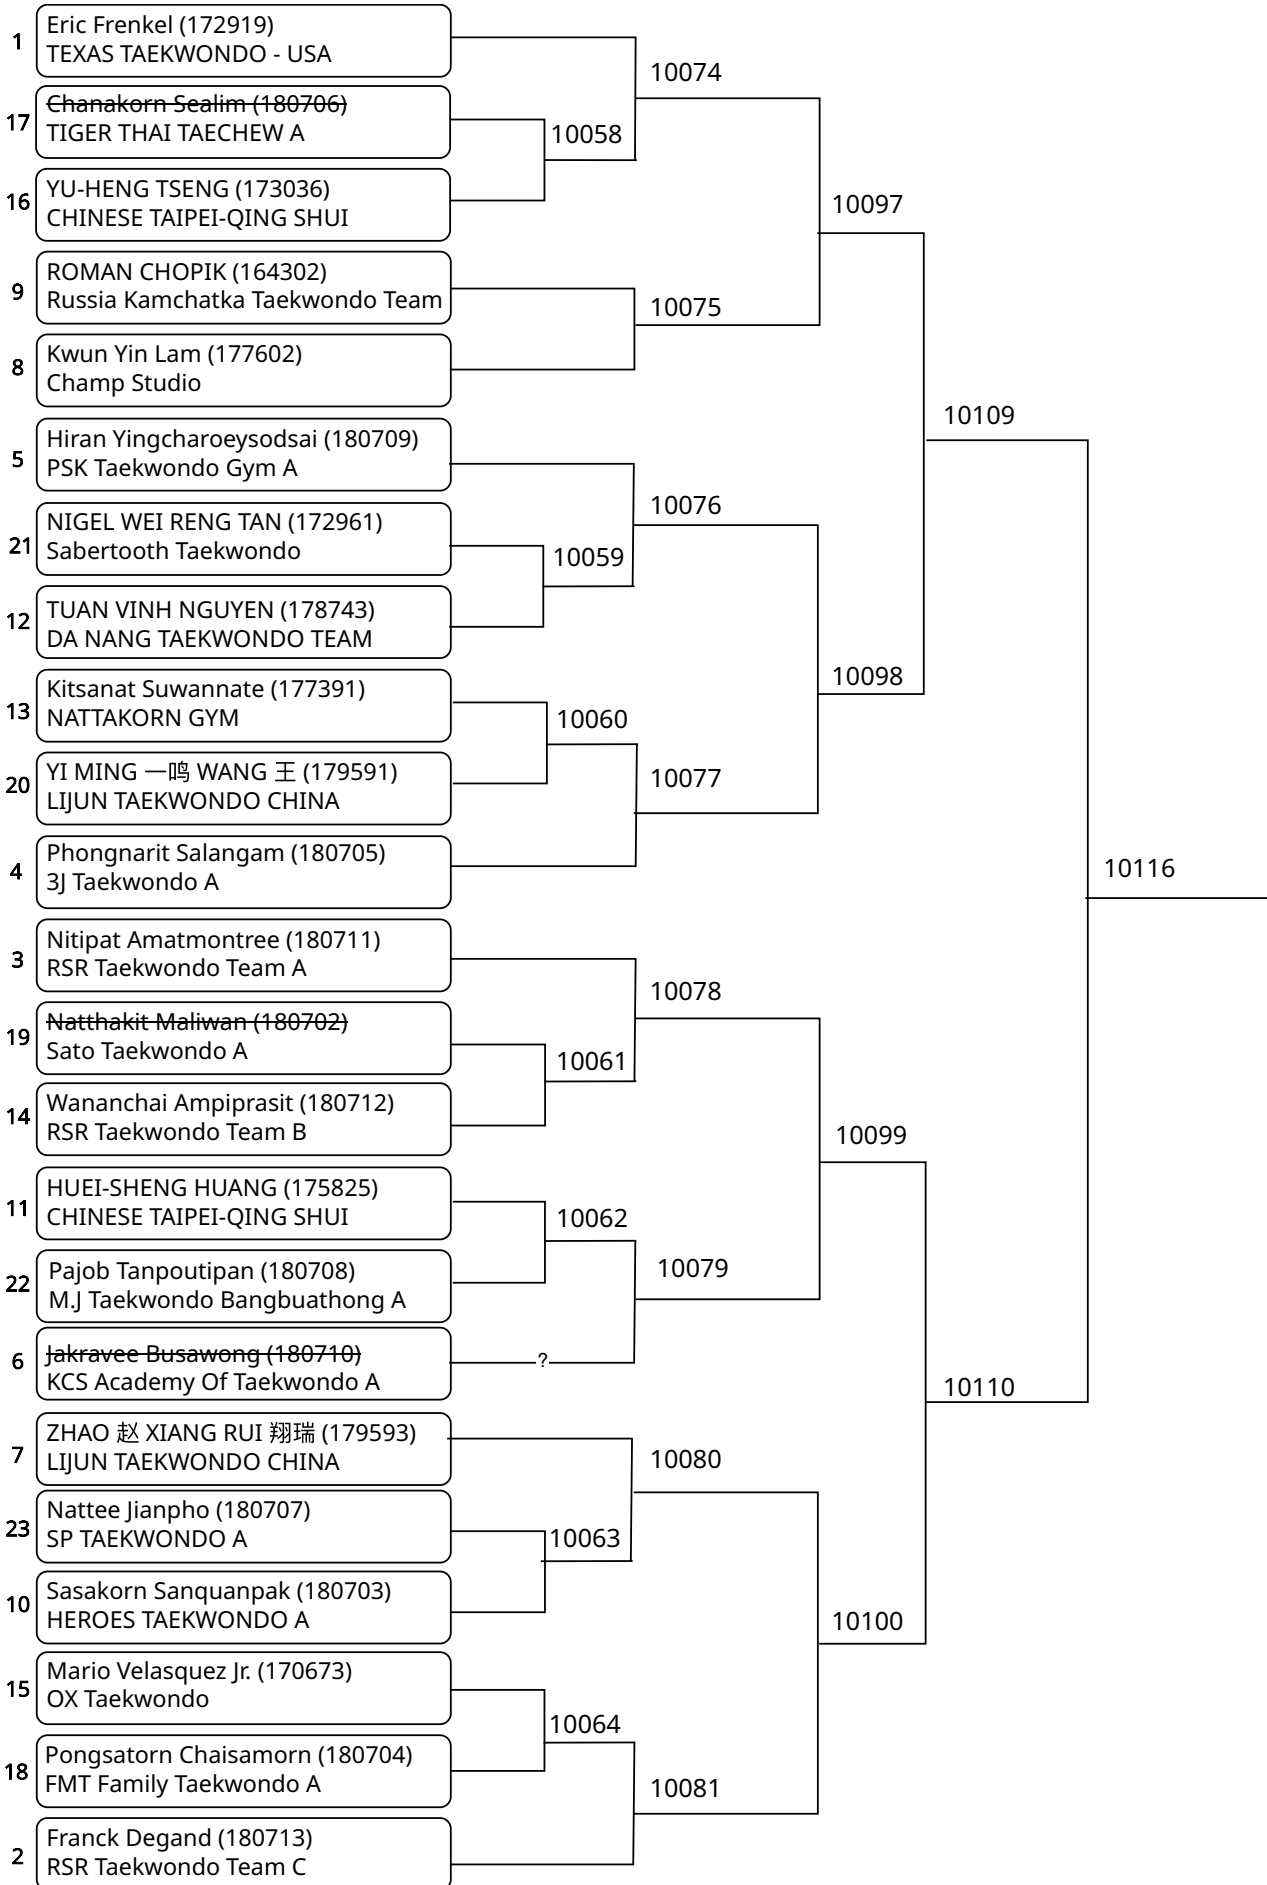

The 8th Heroes Taekwondo International Championship 2025

2025-08-10

Court: 10

Kyorugi-PSS A 15-17Yrs. Male F 59-63 Kg. (Court: 10, Match: 22, Entries: 23)