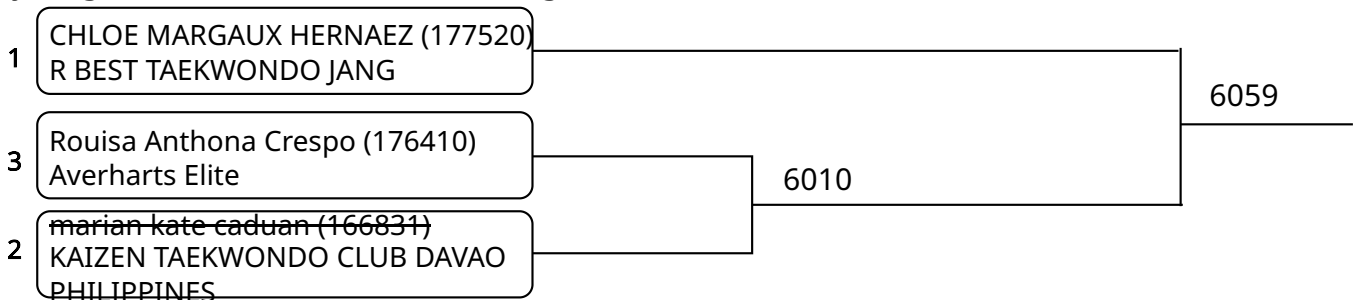

Kyorugi B 12-14Yrs. Female I 55-59 Kg. G1 (Court: 6, Match: 2, Entries: 3)