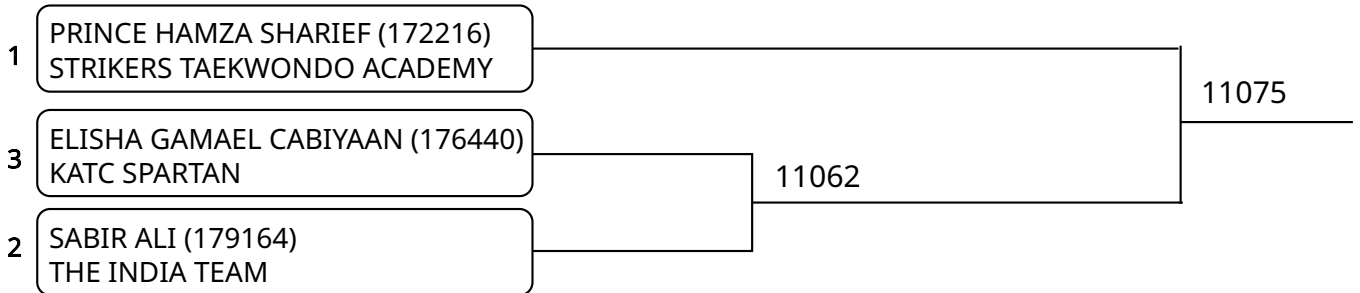

Kyorugi B 15-17Yrs. Male H 68-73 Kg. G1 (Court: 11, Match: 2, Entries: 3)