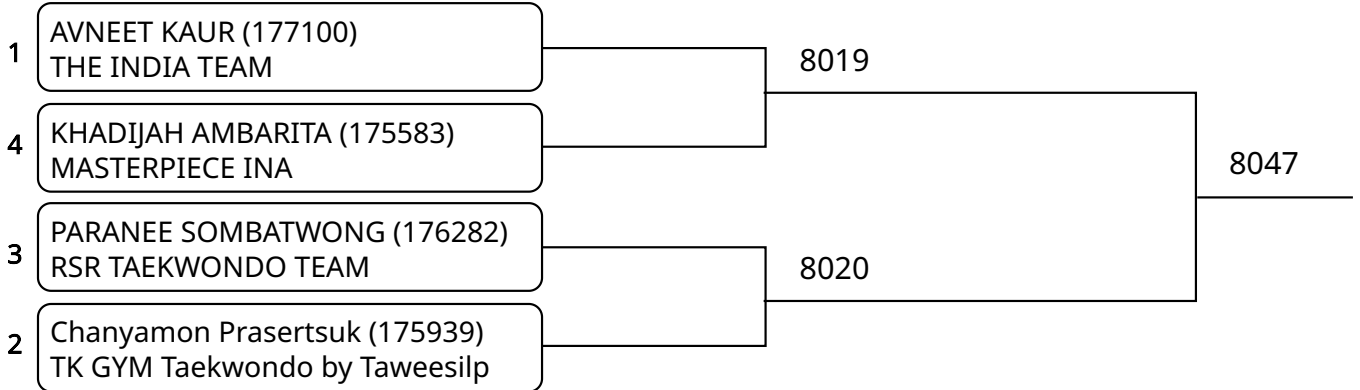

Kyorugi C _7-8Yrs. Female B 20-22 Kg. G2 (Court: 8, Match: 3, Entries: 4)