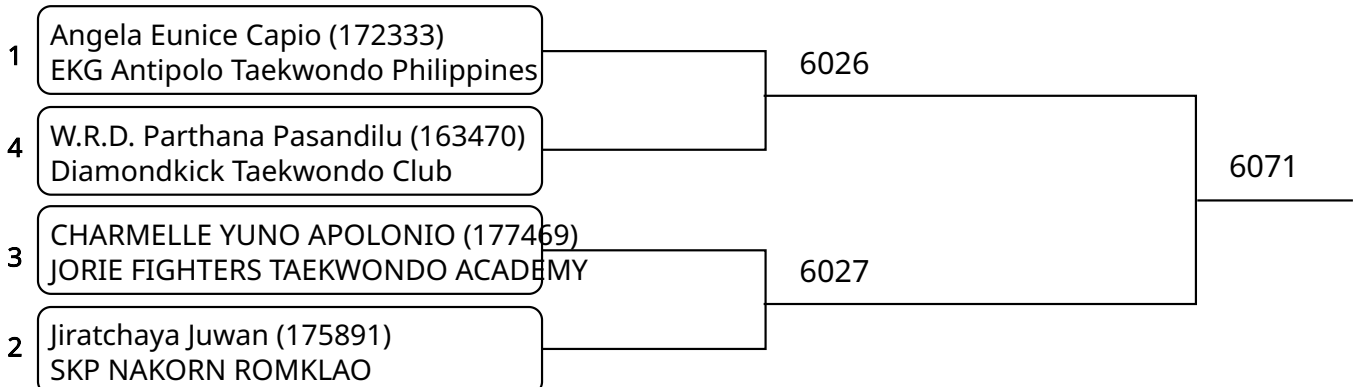

Kyorugi B 12-14Yrs. Female E 41-44 Kg. G2 (Court: 6, Match: 3, Entries: 4)