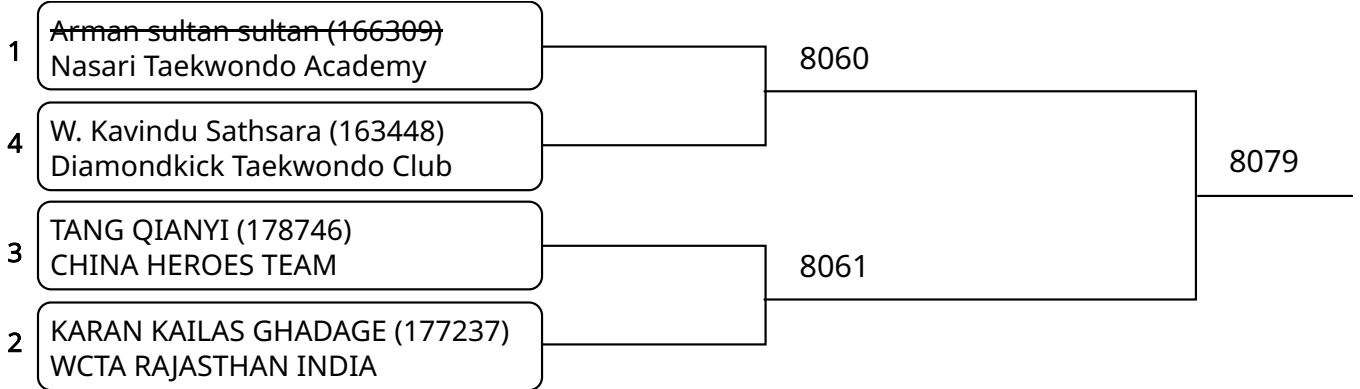

Kyorugi B 15-17Yrs. Male A -45 Kg. G1 (Court: 8, Match: 3, Entries: 4)