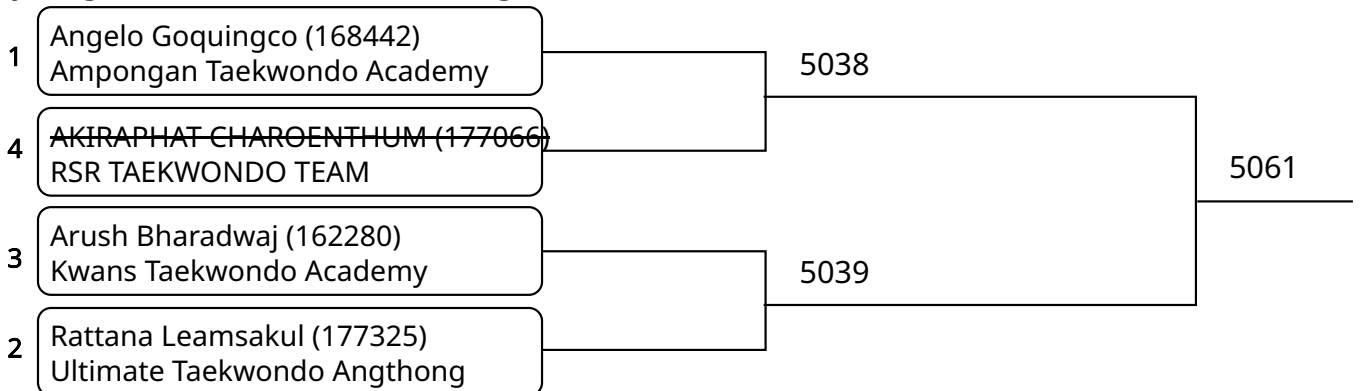

Kyorugi B _7-8Yrs. Male D 24-27 Kg. G1 (Court: 5, Match: 3, Entries: 4)