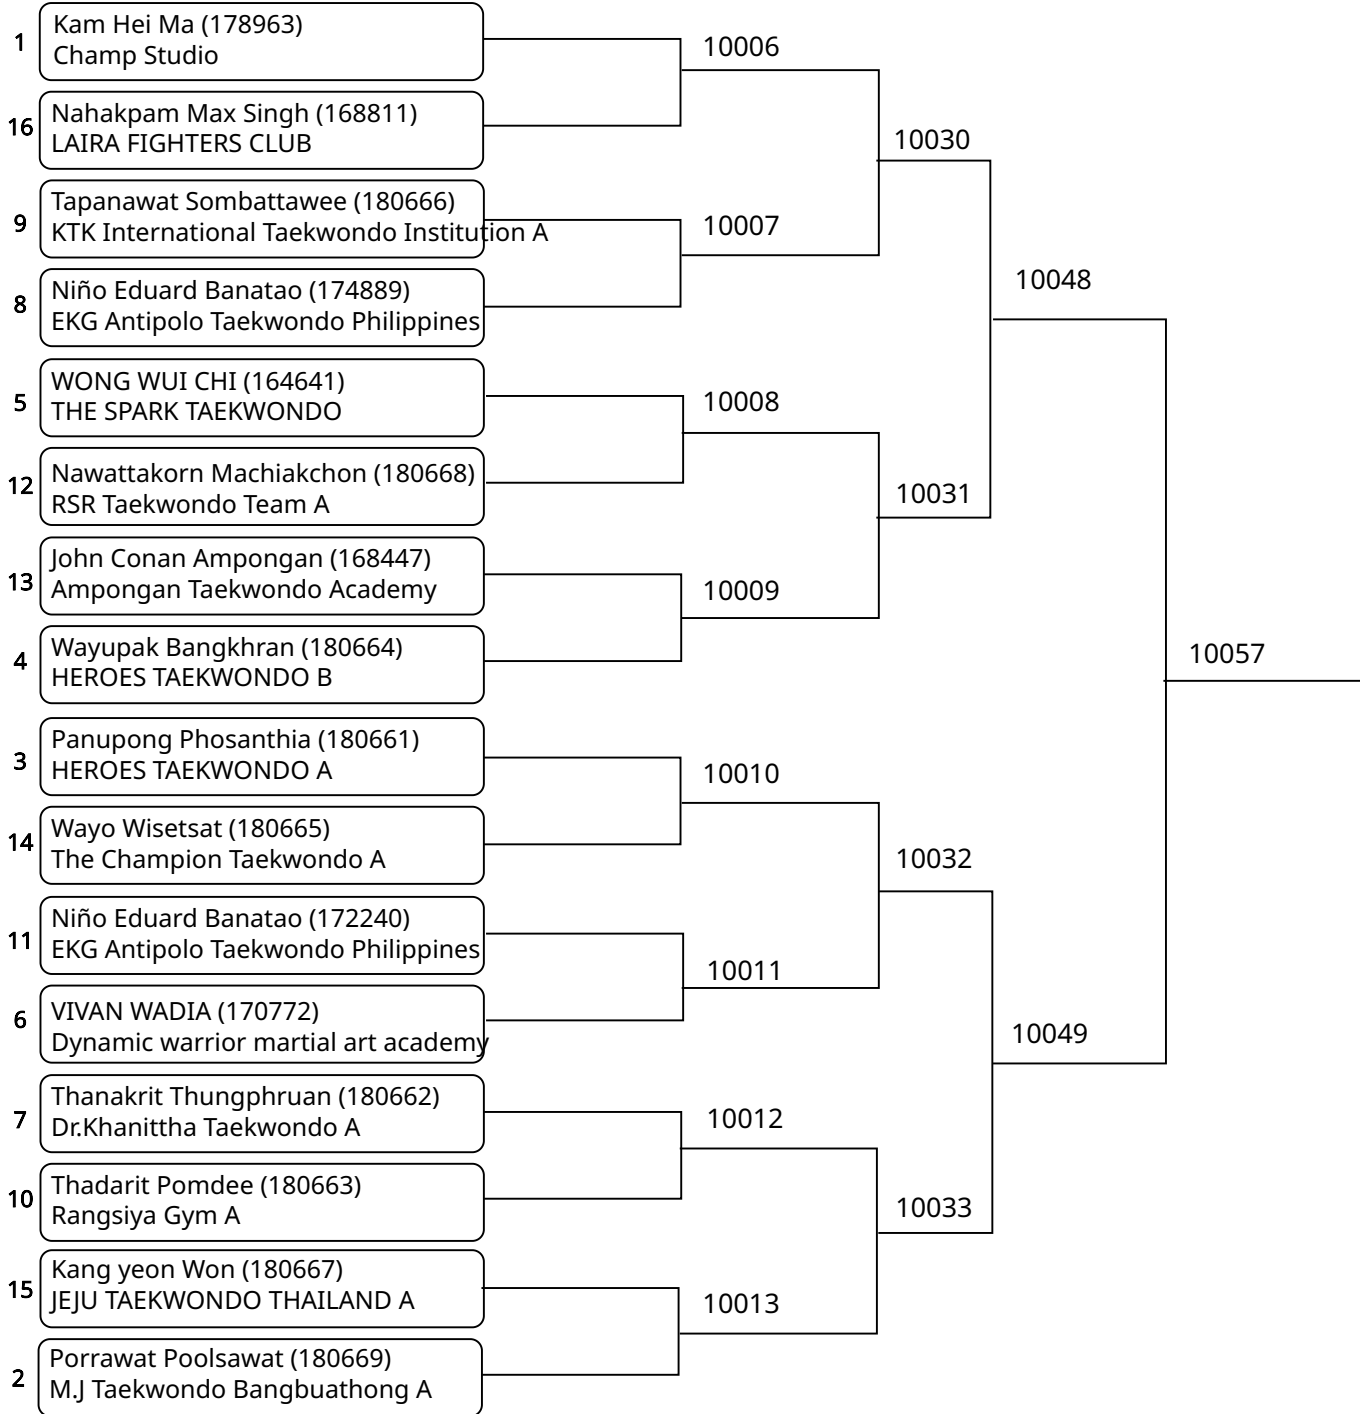

The 8th Heroes Taekwondo International Championship 2025

Court: 10

2025-08-10

Kyorugi-PSS A 12-14Yrs. Male G 53-57 Kg. (Court: 10, Match: 15, Entries: 16)