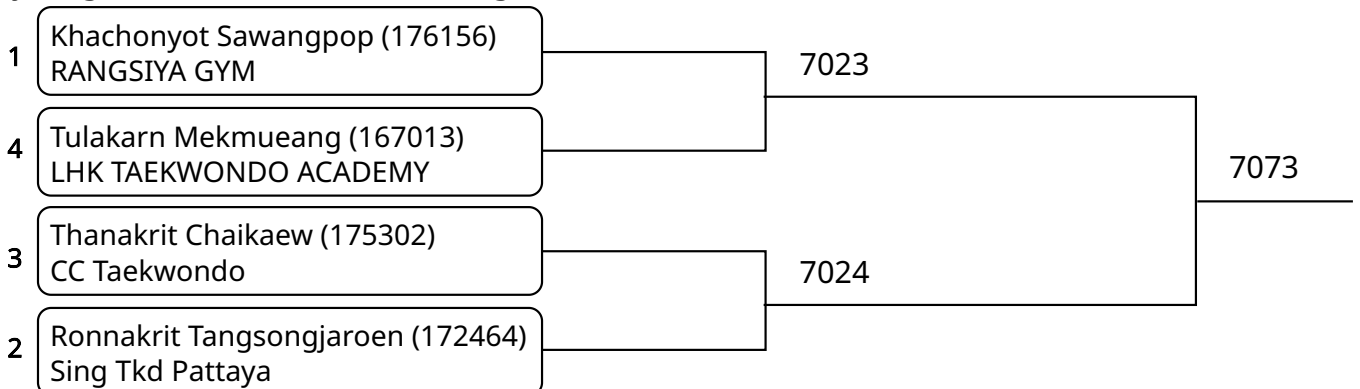

Kyorugi C _7-8Yrs. Male B 20-22 Kg. G1 (Court: 7, Match: 3, Entries: 4)