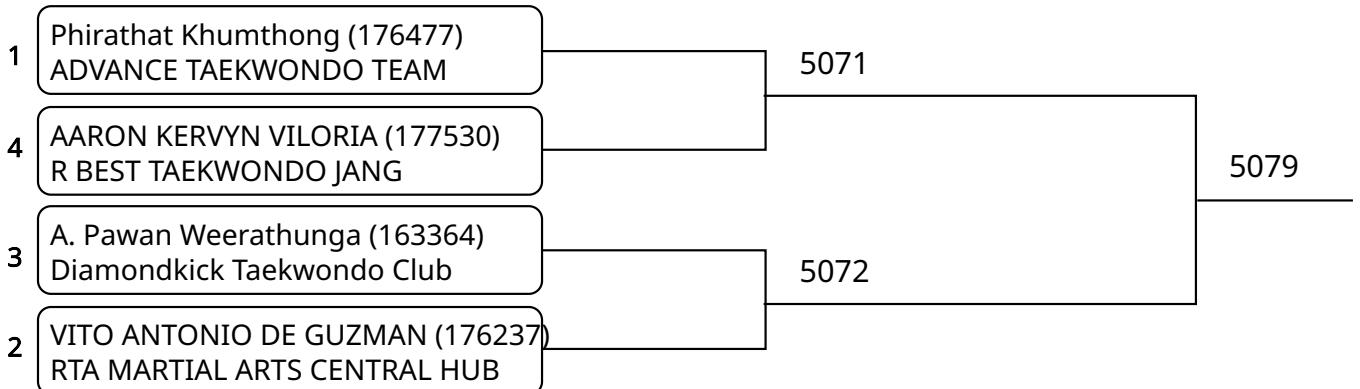

Kyorugi B 15-17Yrs. Male F 59-63 Kg. G1 (Court: 5, Match: 3, Entries: 4)