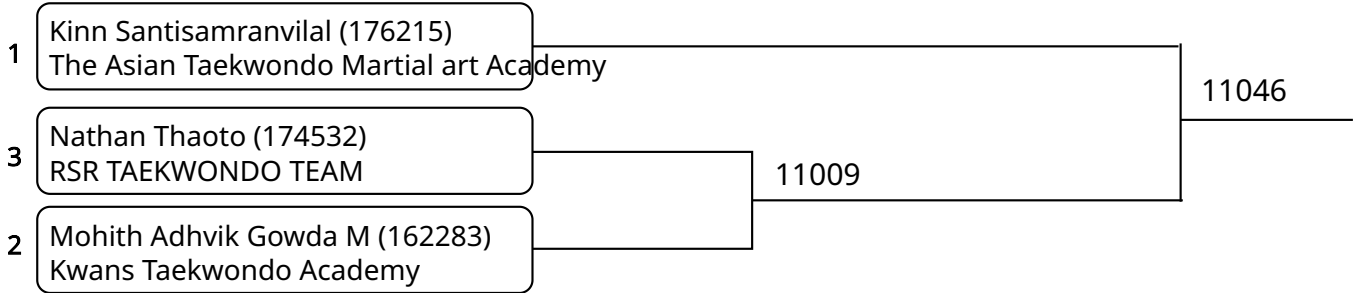

Kyorugi C 5-6Yrs. Male F +27 Kg. G3 (Court: 11, Match: 2, Entries: 3)