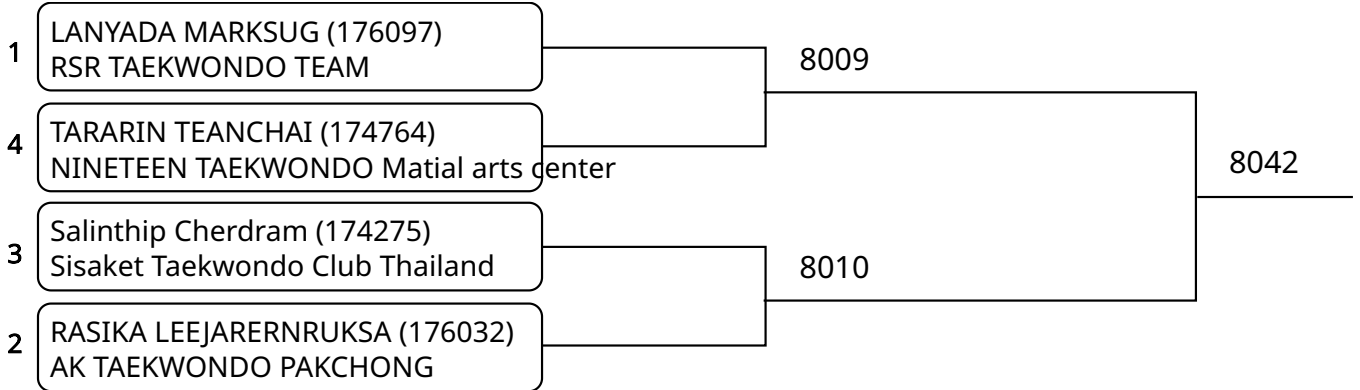

Kyorugi B 15-17Yrs. Male D 51-55 Kg. G3 (Court: 8, Match: 3, Entries: 4)

2025-08-10

Kyorugi B 15-17Yrs. Male D 51-55 Kg. G4 (Court: 8, Match: 2, Entries: 3)

Kyorugi C _7-8Yrs. Female A -20 Kg. G1 (Court: 8, Match: 3, Entries: 4)