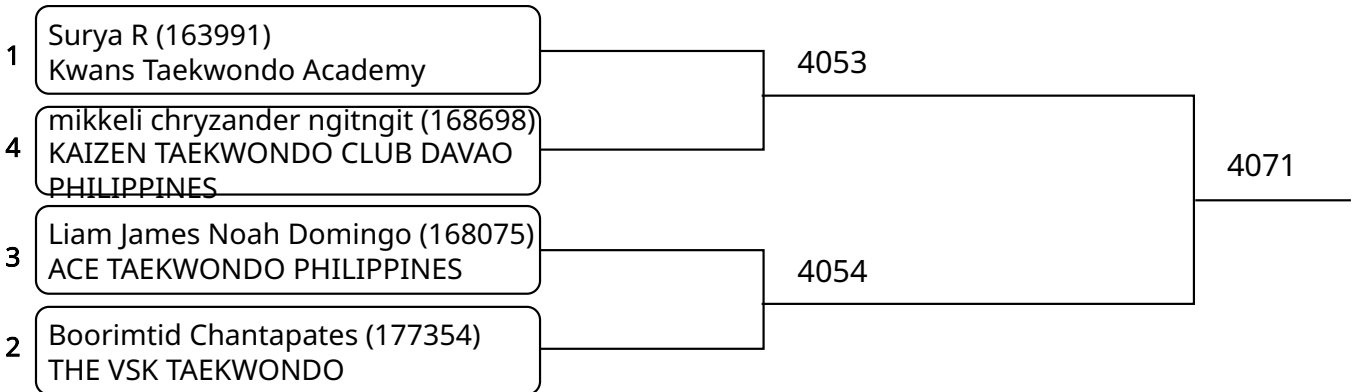

Kyorugi B 12-14Yrs. Male F 49-53 Kg. G1 (Court: 4, Match: 3, Entries: 4)