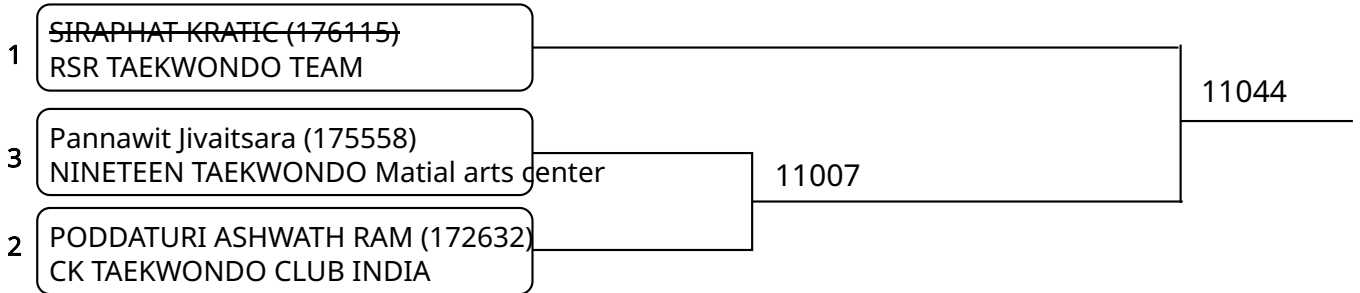

Kyorugi C 5-6Yrs. Male E 24-27 Kg. G2 (Court: 11, Match: 2, Entries: 3)