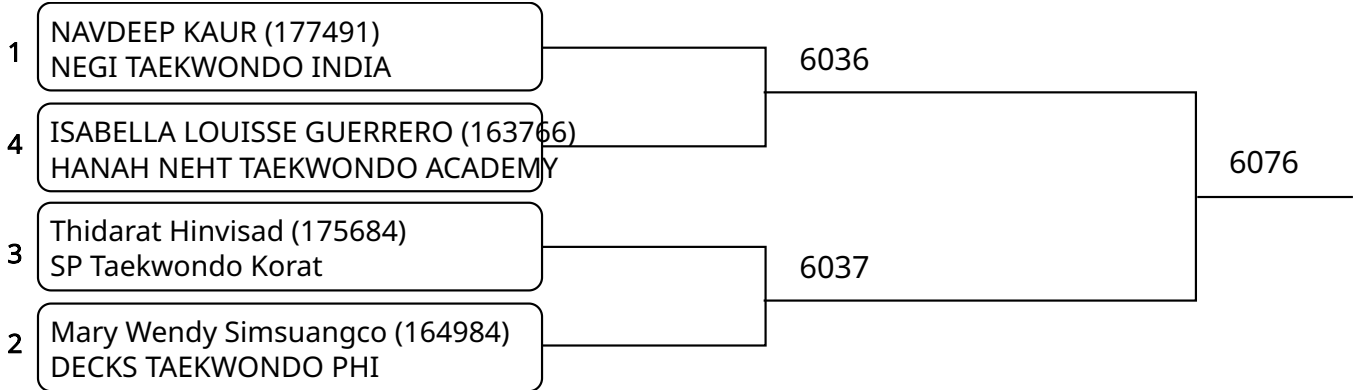

Kyorugi B 12-14Yrs. Female H 51-55 Kg. G2 (Court: 6, Match: 3, Entries: 4)