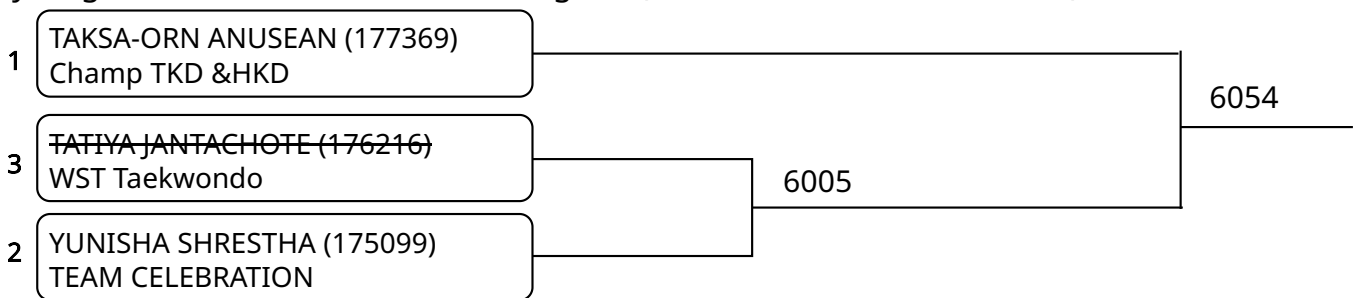

Kyorugi B 12-14Yrs. Female G 47-51 Kg. G2 (Court: 6, Match: 2, Entries: 3)