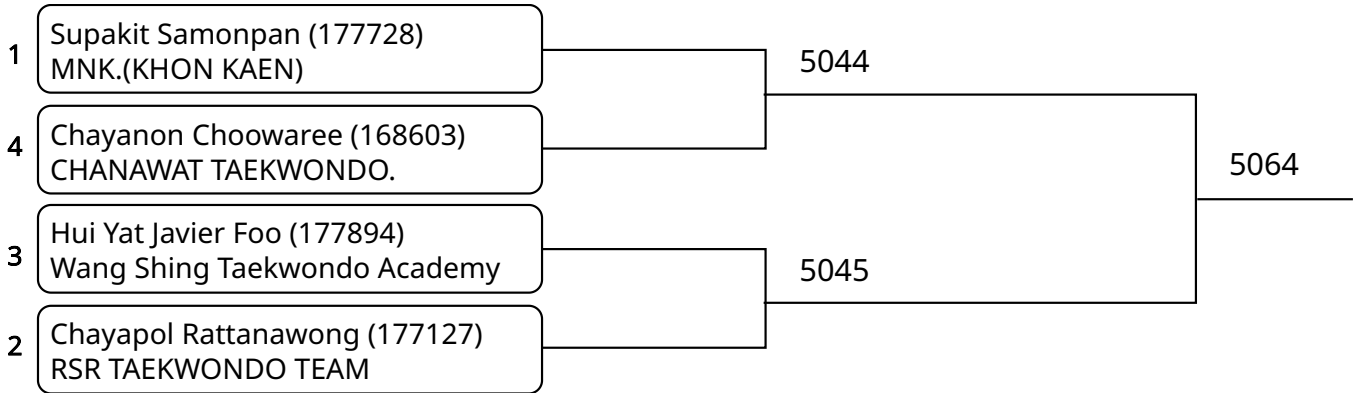

Kyorugi B _7-8Yrs. Male D 24-27 Kg. G4 (Court: 5, Match: 3, Entries: 4)