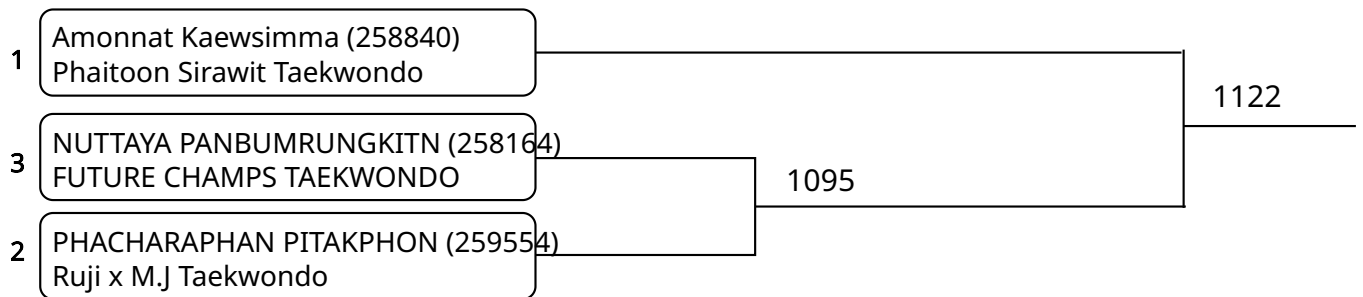

Kyorugi B 9-10Yrs Female 40kg+ (entries: 3)