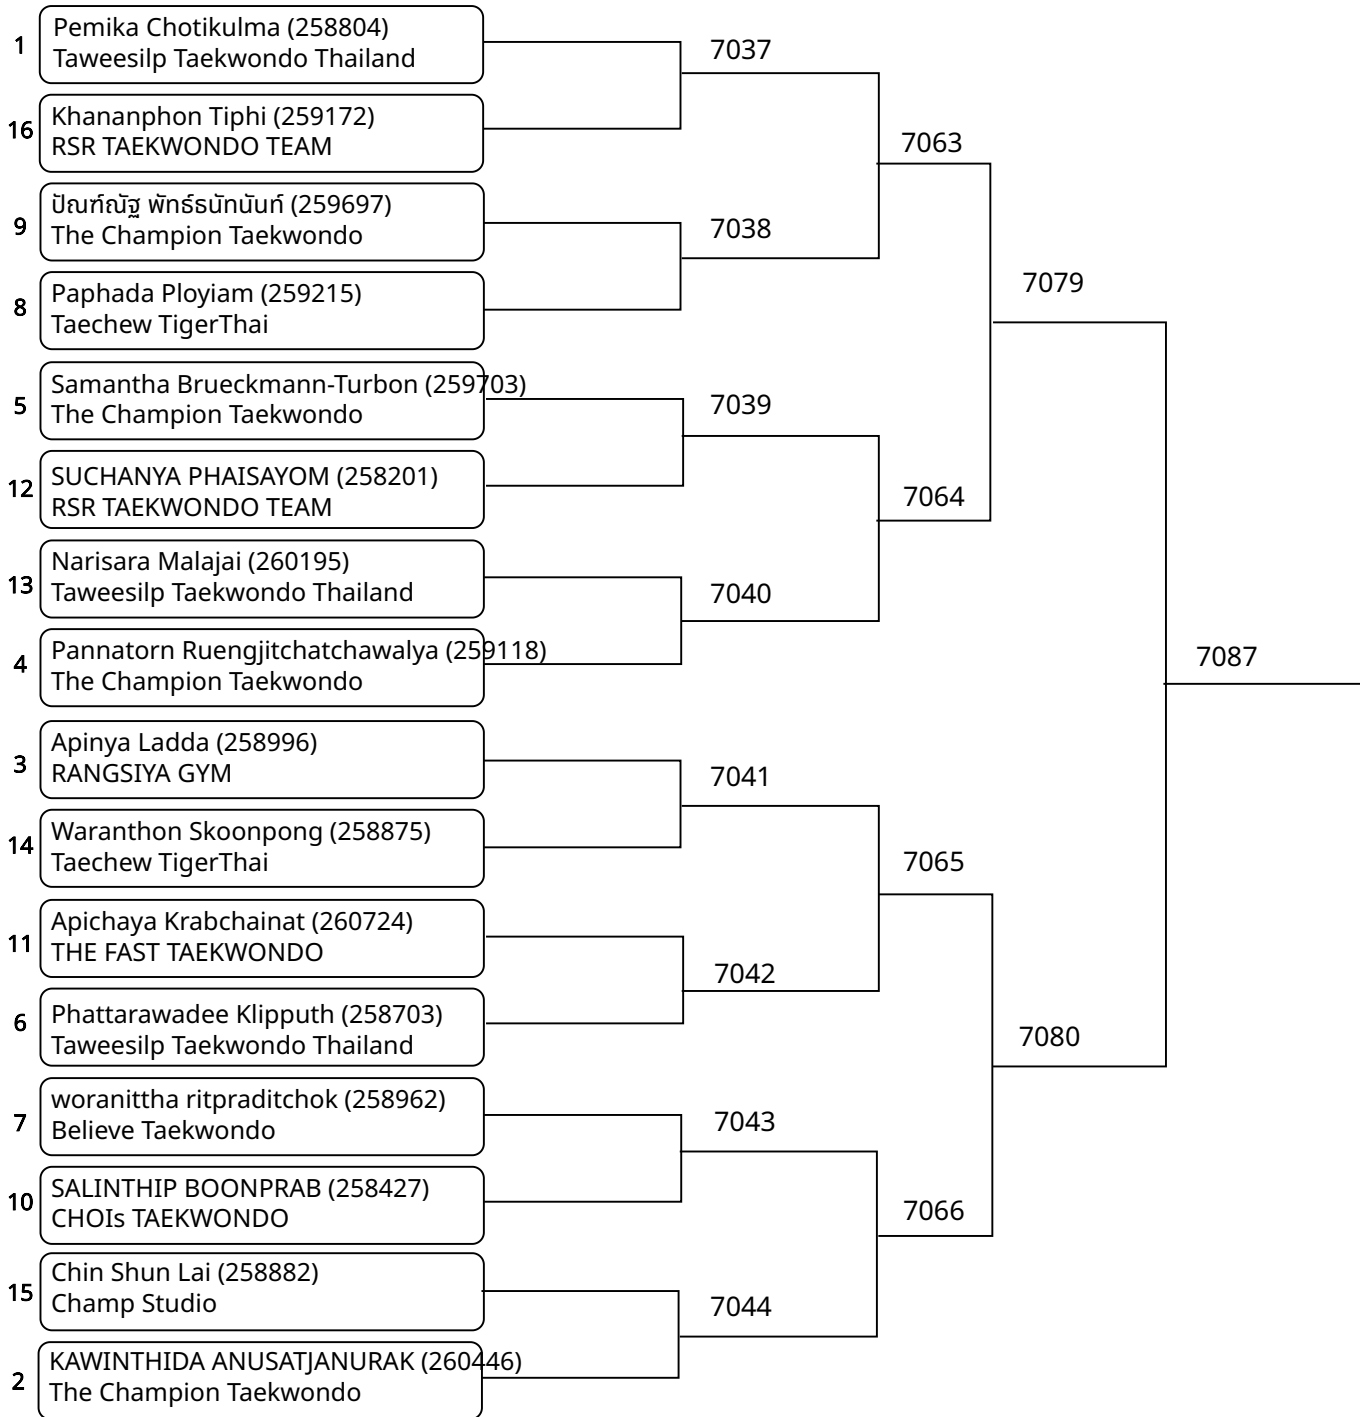

Kyorugi-PSS A 11-12Yrs Male 38-42kg (entries: 7)

Kyorugi-PSS A 11-12Yrs Male 42-46kg (entries: 8)

Kyorugi-PSS A 11-12Yrs Male 46kg+ (entries: 6)

Kyorugi-PSS A 12-14Yrs Female 37-41kg (entries: 12)

Kyorugi-PSS A 12-14Yrs Female 41-44kg (entries: 16)