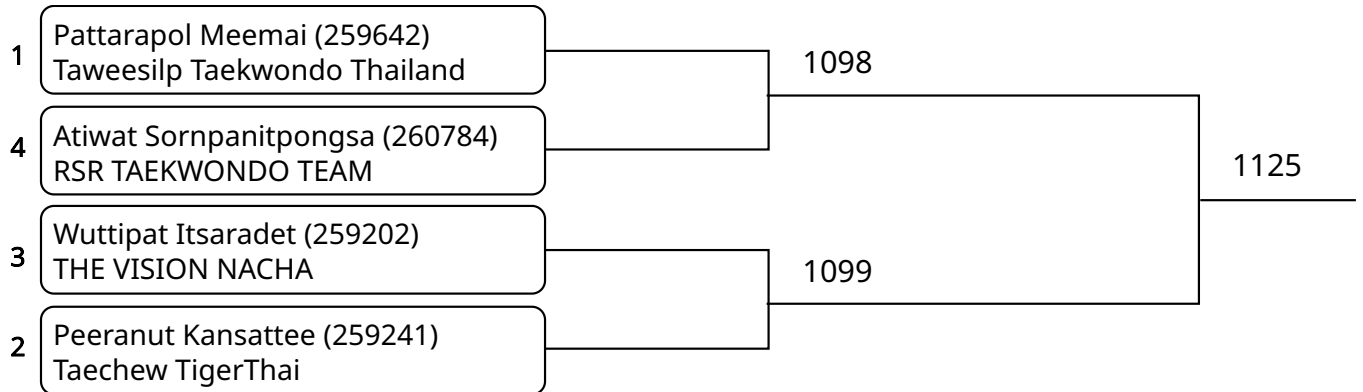

Kyorugi B 9-10Yrs Male 25-27kg (entries: 12)

Kyorugi B 9-10Yrs Male 27-29kg (entries: 3)

Kyorugi B 9-10Yrs Male 29-32kg (entries: 7)

Kyorugi B 9-10Yrs Male 32-36kg (entries: 4)

Kyorugi B 9-10Yrs Male 36-40kg (entries: 3)