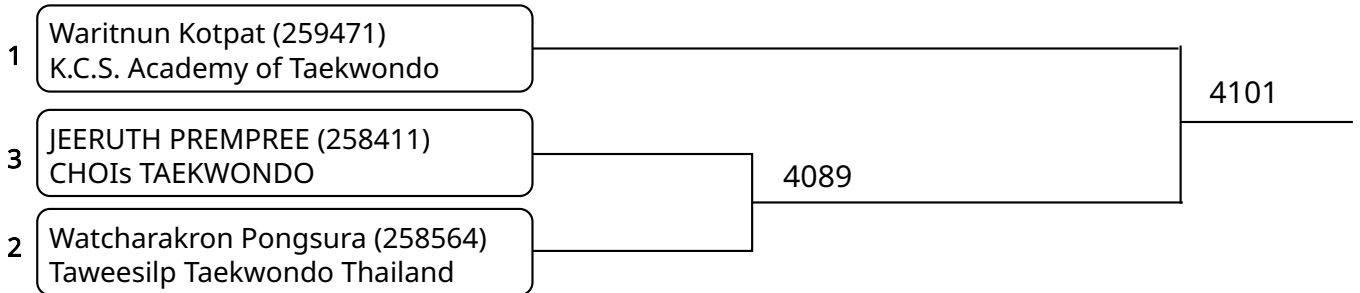

Kyorugi-PSS A 12-14Yrs Female 29-33kg (entries: 6)

Kyorugi-PSS A 12-14Yrs Female 33-37kg (entries: 10)

Kyorugi-PSS A 12-14Yrs Male -33kg (entries: 13)

Kyorugi-PSS A 12-14Yrs Male 33-37kg (entries: 6)

Kyorugi-PSS A 12-14Yrs Male 53-57kg (entries: 3)