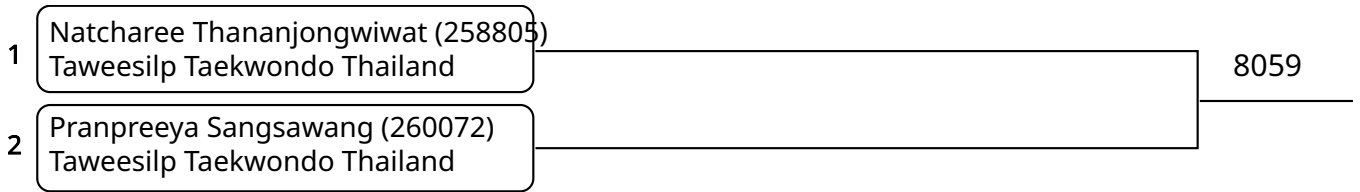

Kyorugi-PSS A 12-14Yrs Male 45-49kg (entries: 8)

Kyorugi-PSS A 12-14Yrs Male 49-53kg (entries: 6)

Kyorugi-PSS A 15-17Yrs Female -42kg (entries: 4)

Kyorugi-PSS A 15-17Yrs Female 42-44kg (entries: 2)

Kyorugi-PSS A 15-17Yrs Female 44-46kg (entries: 2)