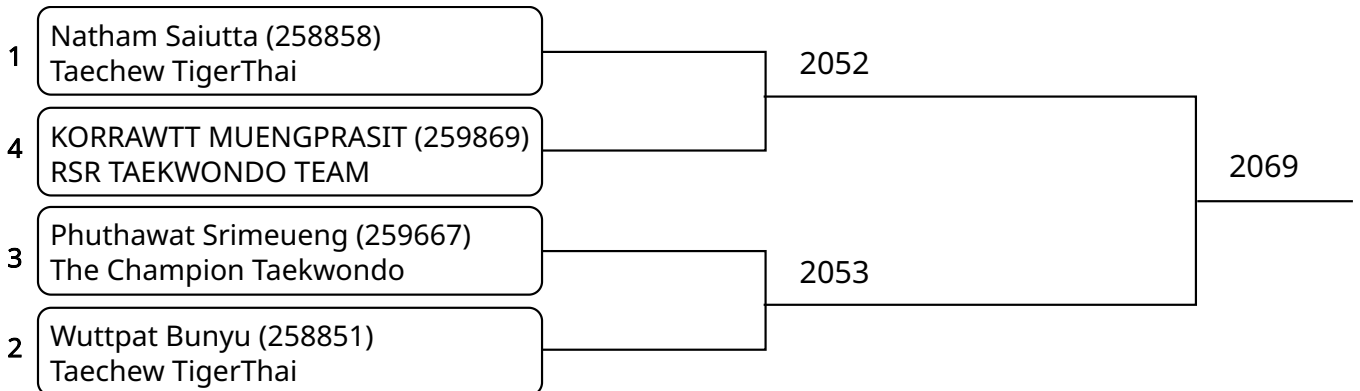

Kyorugi C 11-12Yrs Male 38-42kg (entries: 4)