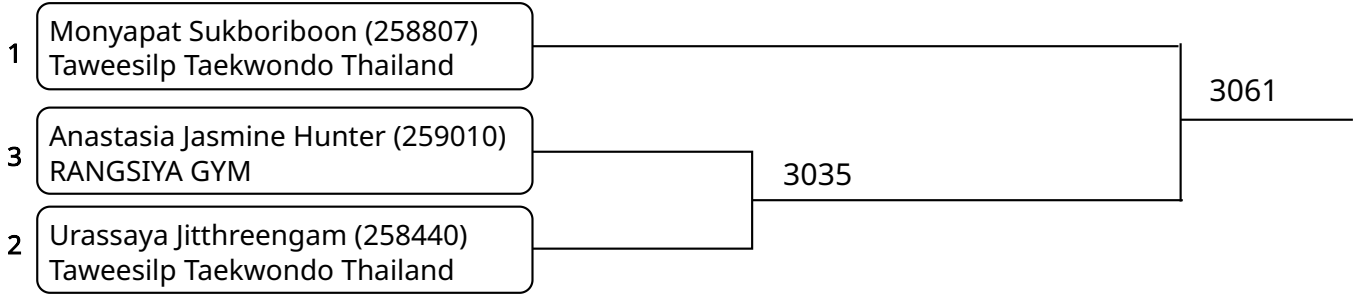

Kyorugi D 7-8Yrs Female -20kg G2 (entries: 3)

Kyorugi D 7-8Yrs Female -20kg G3 (entries: 3)

Kyorugi D 7-8Yrs Female 20-22kg G1 (entries: 4)

Kyorugi D 7-8Yrs Female 20-22kg G2 (entries: 3)

Kyorugi D 7-8Yrs Female 22-24kg (entries: 2)