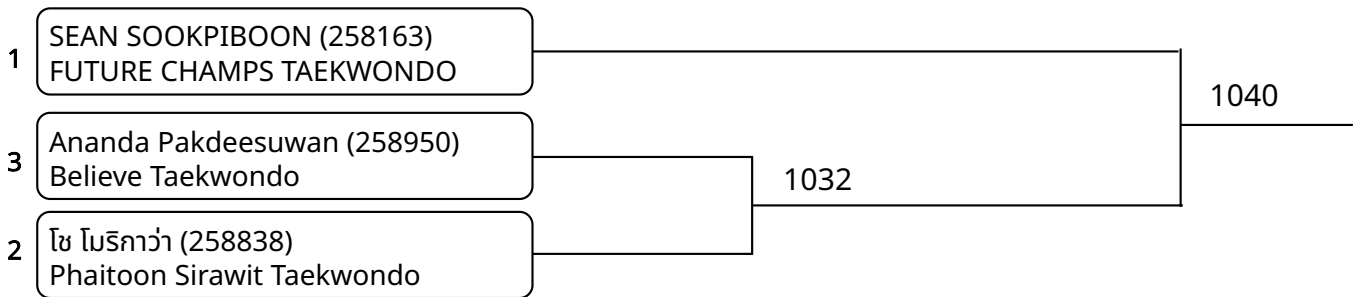

Kyorugi B 7-8Yrs Male -20kg (entries: 13)

Kyorugi B 7-8Yrs Male 20-22kg (entries: 14)

Kyorugi B 7-8Yrs Male 22-24kg (entries: 15)

Kyorugi B 7-8Yrs Male 24-27kg (entries: 5)

Kyorugi B 7-8Yrs Male 27-30kg (entries: 3)