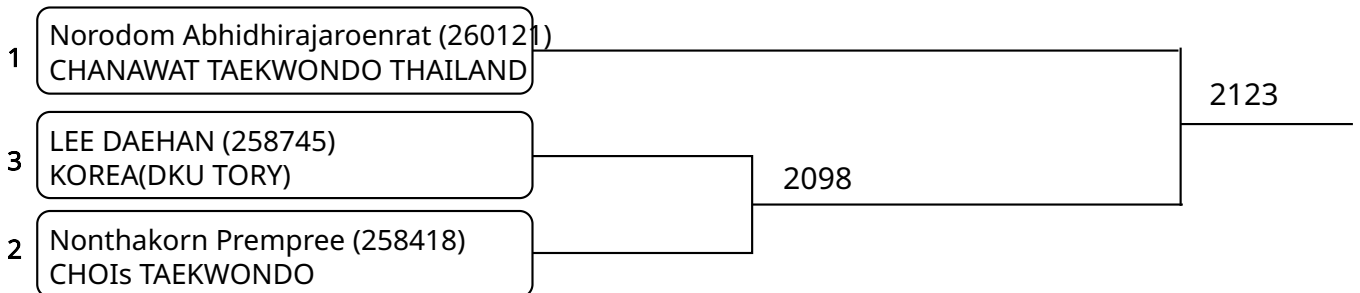

Kyorugi C 9-10Yrs Male -23kg G2 (entries: 2)

Kyorugi C 9-10Yrs Male 23-25kg G1 (entries: 4)

Kyorugi C 9-10Yrs Male 23-25kg G2 (entries: 4)

Kyorugi C 9-10Yrs Male 25-27kg (entries: 3)

Kyorugi C 9-10Yrs Male 27-29kg G1 (entries: 3)