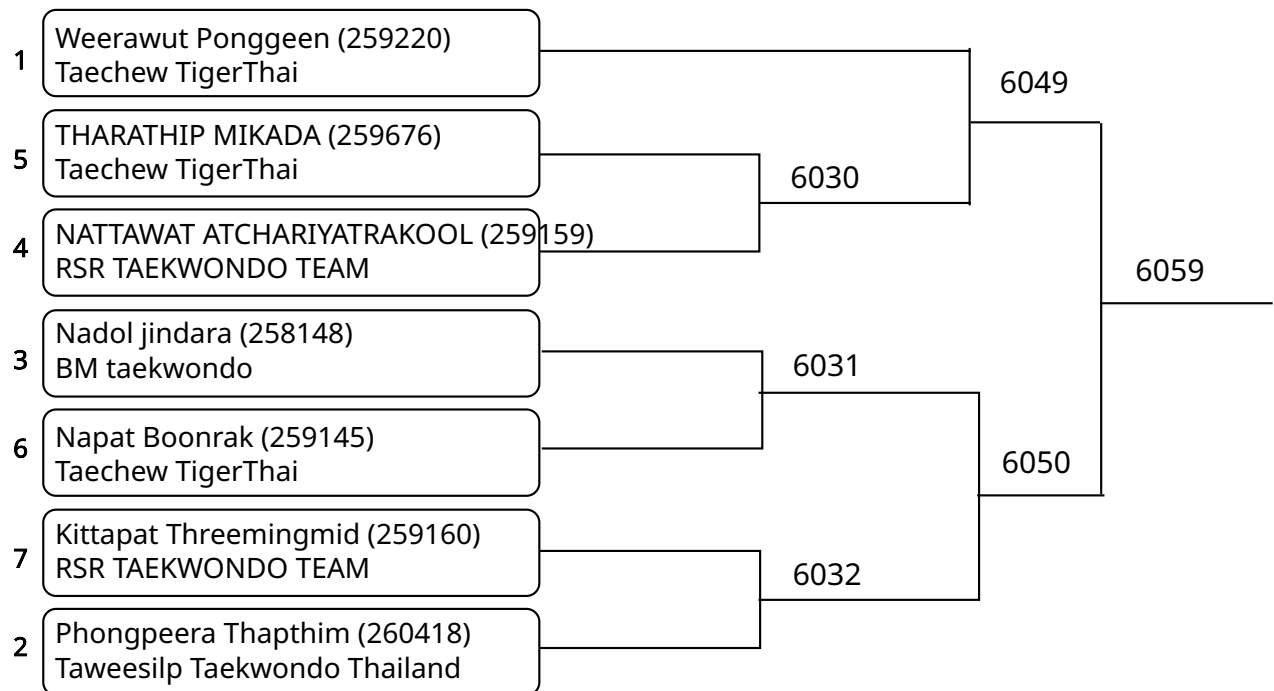

Kyorugi-PSS A 9-10Yrs Male 29-32kg (entries: 7)