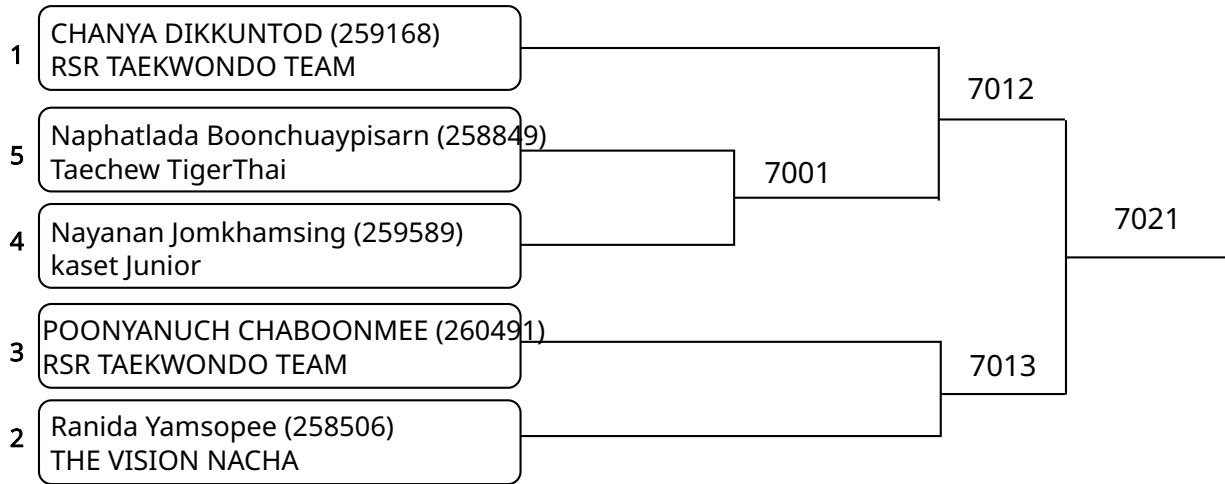

Kyorugi-PSS A 9-10Yrs Male 29-32kg (entries: 7)

Kyorugi-PSS A 9-10Yrs Male 32-36kg (entries: 5)

Kyorugi-PSS A 9-10Yrs Male 36-40kg (entries: 3)

Kyorugi-PSS A 11-12Yrs Female 38-42kg (entries: 5)

Kyorugi-PSS A 11-12Yrs Female 46kg+ (entries: 3)