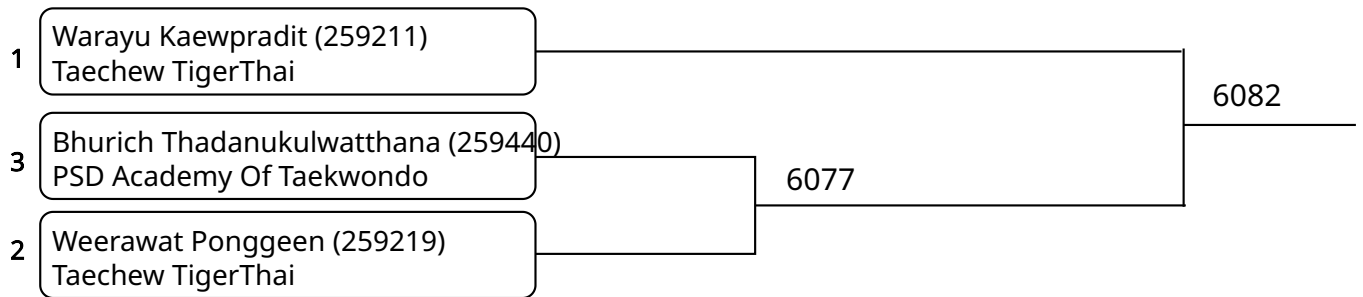

Kyorugi-PSS A 9-10Yrs Male 29-32kg (entries: 7)

Kyorugi-PSS A 9-10Yrs Male 32-36kg (entries: 5)

Kyorugi-PSS A 9-10Yrs Male 36-40kg (entries: 3)

Kyorugi-PSS A 11-12Yrs Female 38-42kg (entries: 5)

Kyorugi-PSS A 11-12Yrs Female 46kg+ (entries: 3)