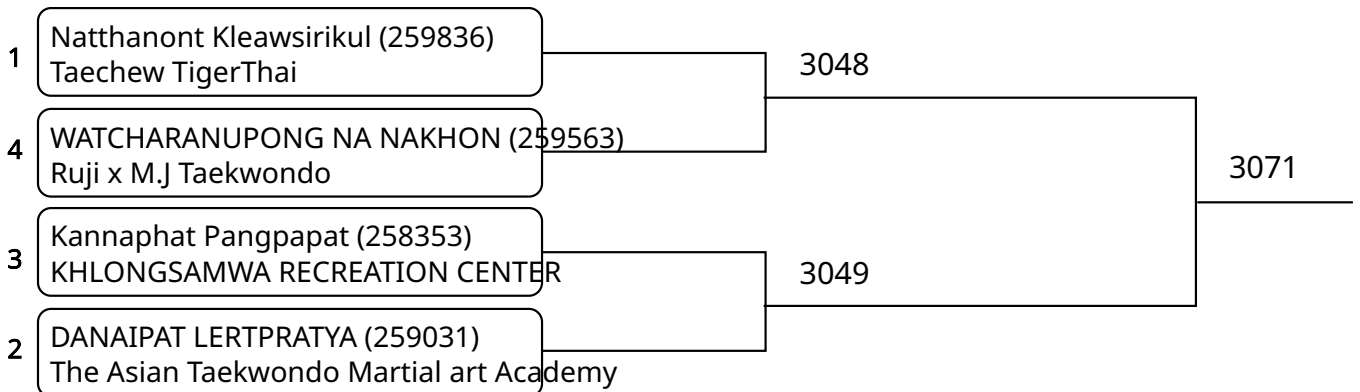

Kyorugi D 7-8Yrs Male -20kg G1 (entries: 4)