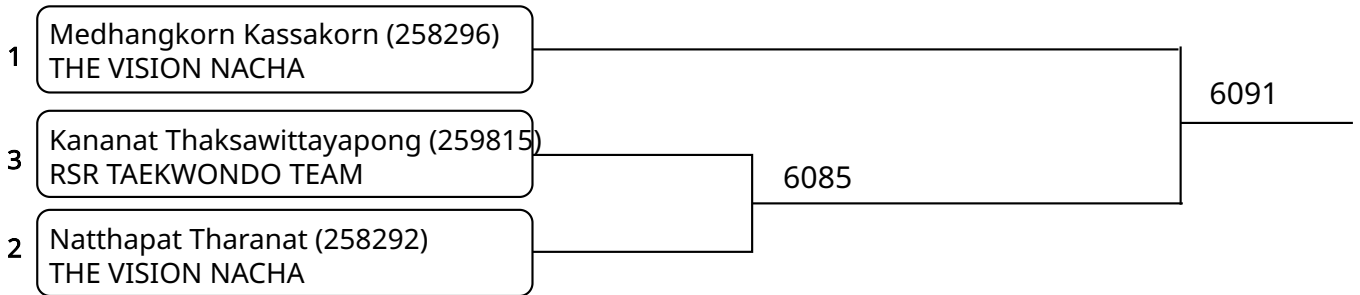

Kyorugi-PSS A 11-12Yrs Male 25-28kg (entries: 16)

Kyorugi-PSS A 12-14Yrs Male 65kg+ (entries: 4)

Kyorugi-PSS A 15-17Yrs Male 63-68kg (entries: 3)

Kyorugi-PSS A 15-17Yrs Male 68-73kg (entries: 2)

Kyorugi-PSS A 18Yrs+ Male 63-68kg (entries: 3)