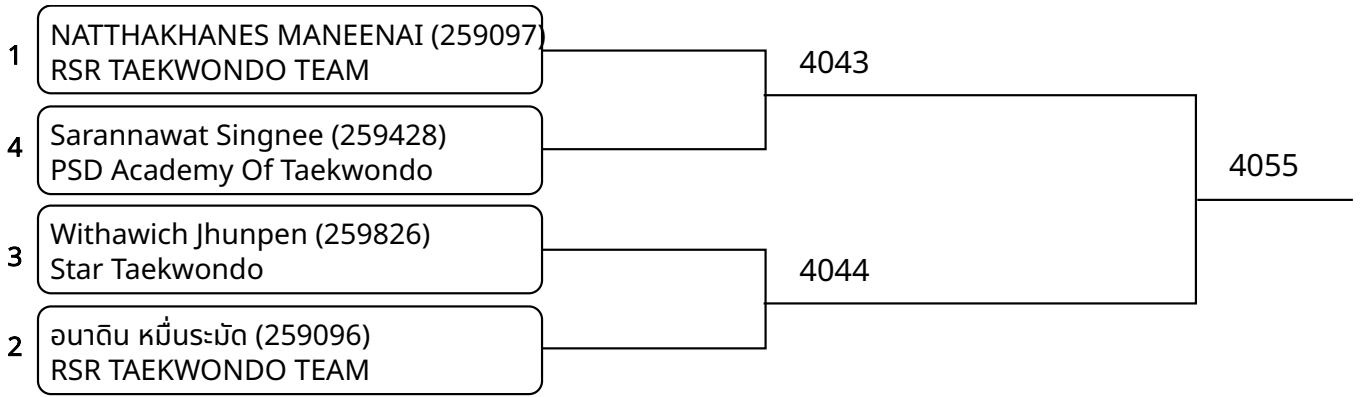

Kyorugi B 12-14Yrs Male 33-37kg (entries: 4)