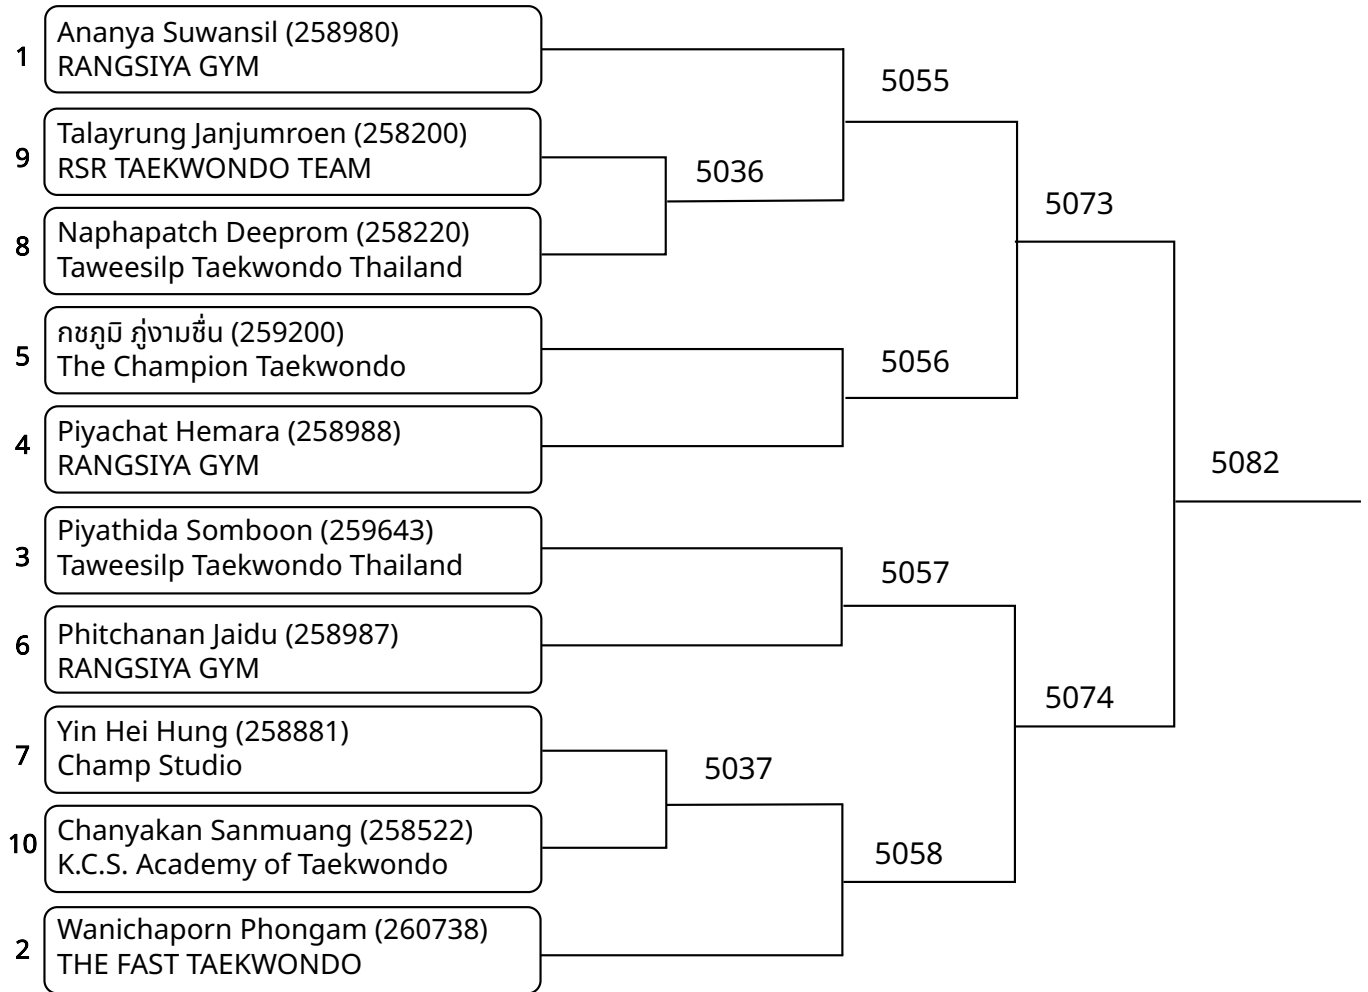

Kyorugi-PSS A 11-12Yrs Female -25kg (entries: 4)

Kyorugi-PSS A 11-12Yrs Female 25-28kg (entries: 11)

Kyorugi-PSS A 11-12Yrs Female 31-34kg (entries: 14)

Kyorugi-PSS A 11-12Yrs Female 34-38kg (entries: 10)