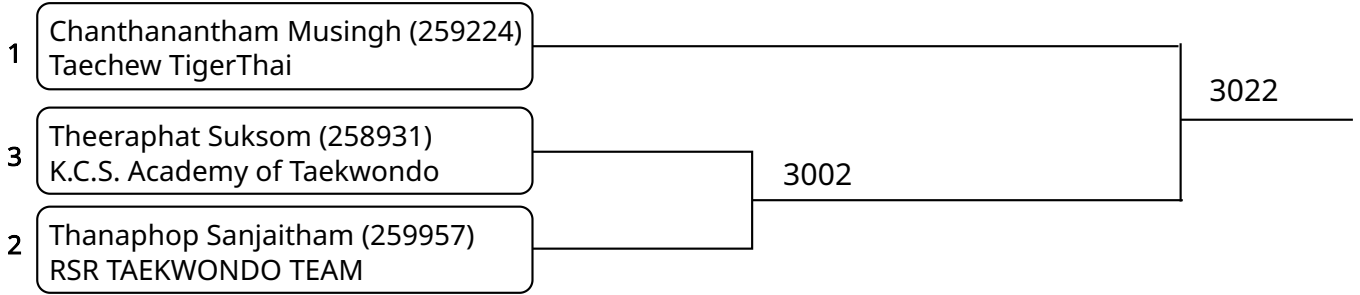

Kyorugi D 5-6Yrs Male -18kg G2 (entries: 4)

Kyorugi D 5-6Yrs Male -18kg G3 (entries: 4)

Kyorugi D 5-6Yrs Male -18kg G4 (entries: 4)

Kyorugi D 5-6Yrs Male -18kg G5 (entries: 3)

2026-02-07

Kyorugi D 5-6Yrs Male -18kg G6 (entries: 3)