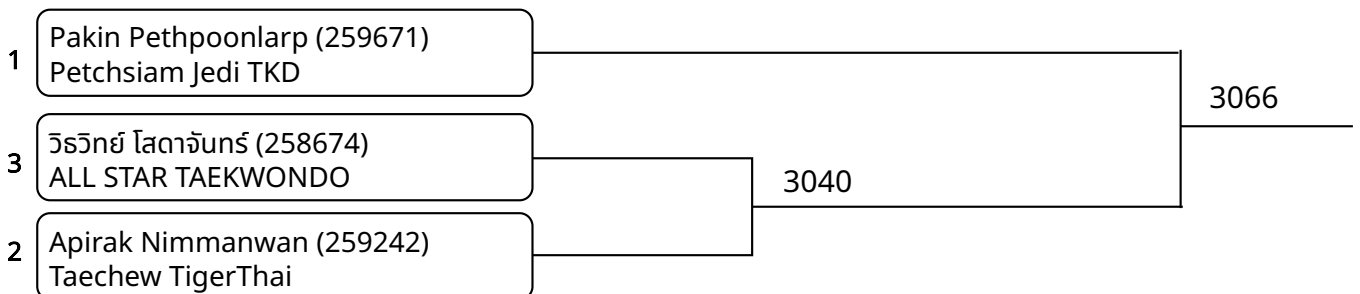

2026-02-07

Kyorugi D 7-8Yrs Male 20-22kg G2 (entries: 3)

Kyorugi D 7-8Yrs Male 22-24kg (entries: 4)

Kyorugi D 7-8Yrs Male 24-27kg G1 (entries: 4)

Kyorugi D 7-8Yrs Male 24-27kg G2 (entries: 3)

2026-02-07

Kyorugi D 7-8Yrs Male 27-30kg (entries: 4)