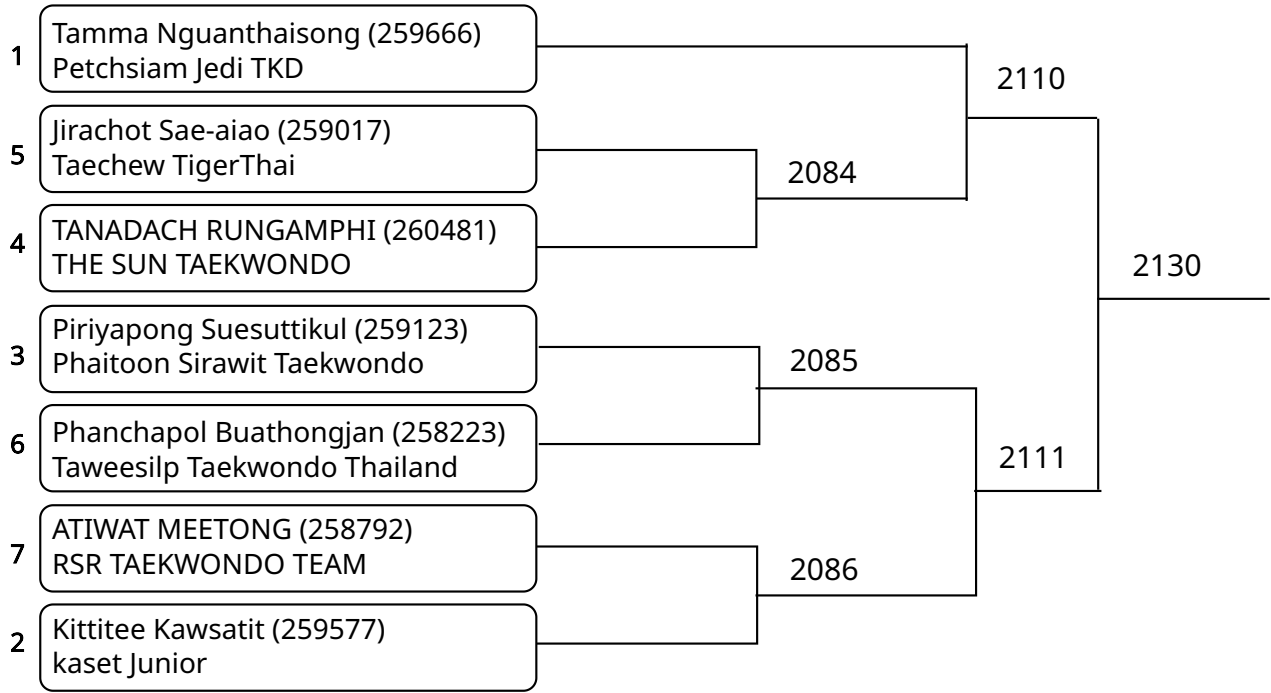

Kyorugi B 11-12Yrs Female 42-46kg (entries: 2)

Kyorugi B 11-12Yrs Female 46kg+ (entries: 3)

Kyorugi B 11-12Yrs Male -25kg (entries: 5)

Kyorugi B 11-12Yrs Male 25-28kg (entries: 7)

Kyorugi B 11-12Yrs Male 28-31kg (entries: 6)