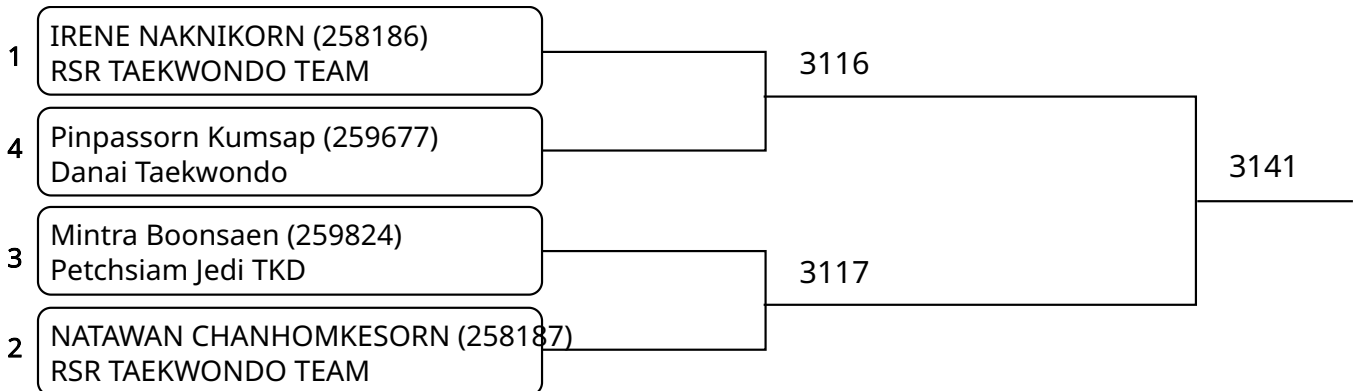

Kyorugi D 9-10Yrs Female -23kg G1 (entries: 4)