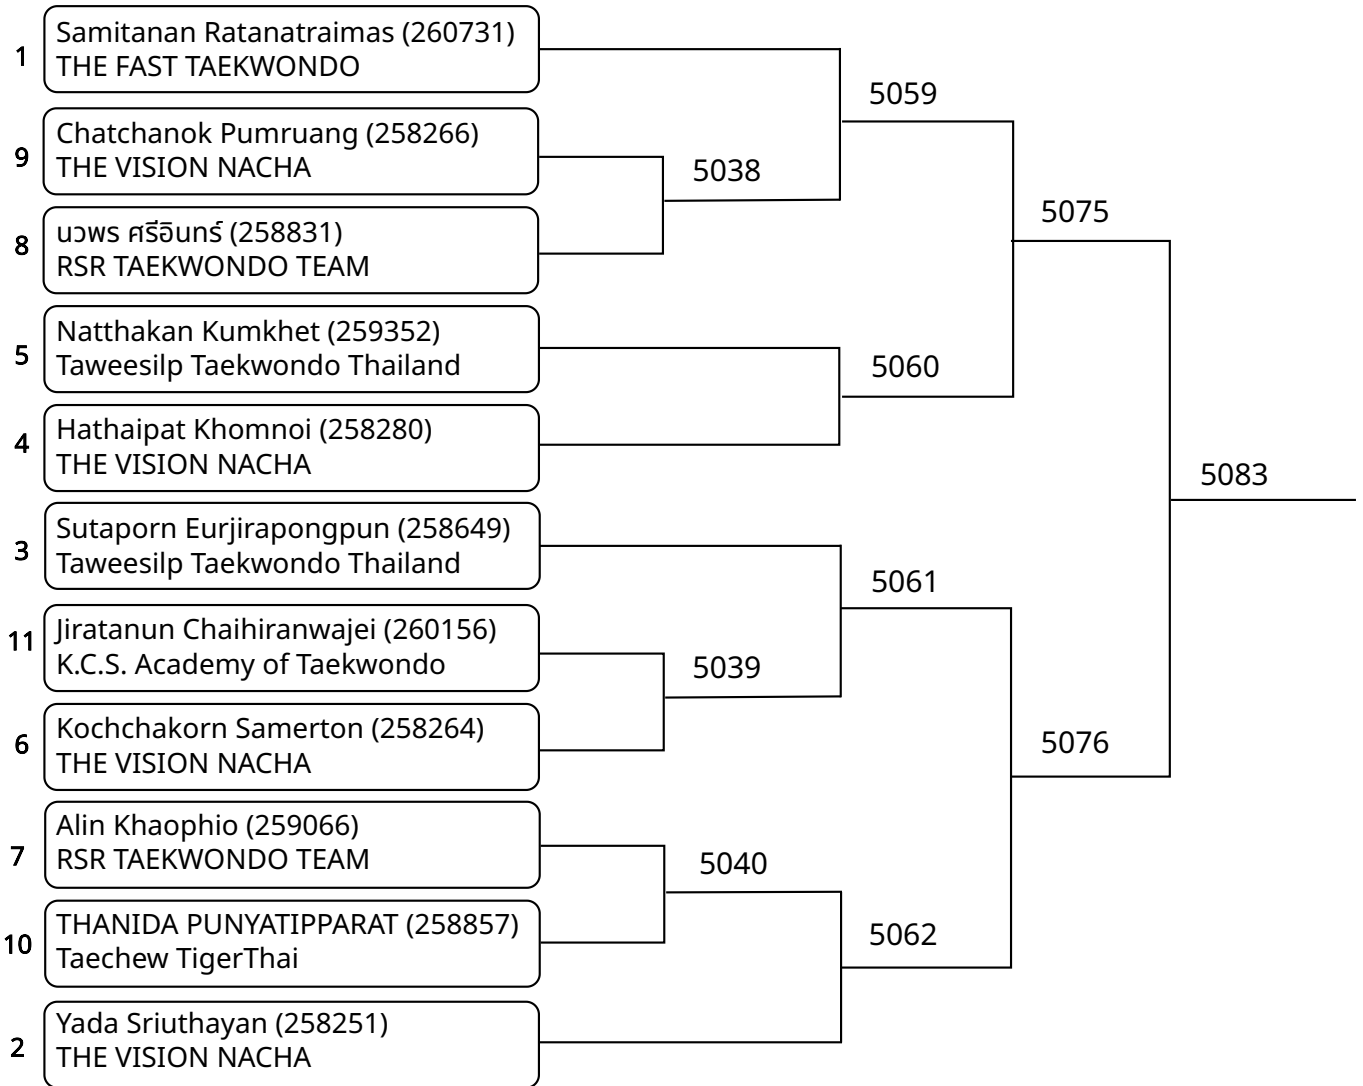

Kyorugi-PSS A 11-12Yrs Female 25-28kg (entries: 11)