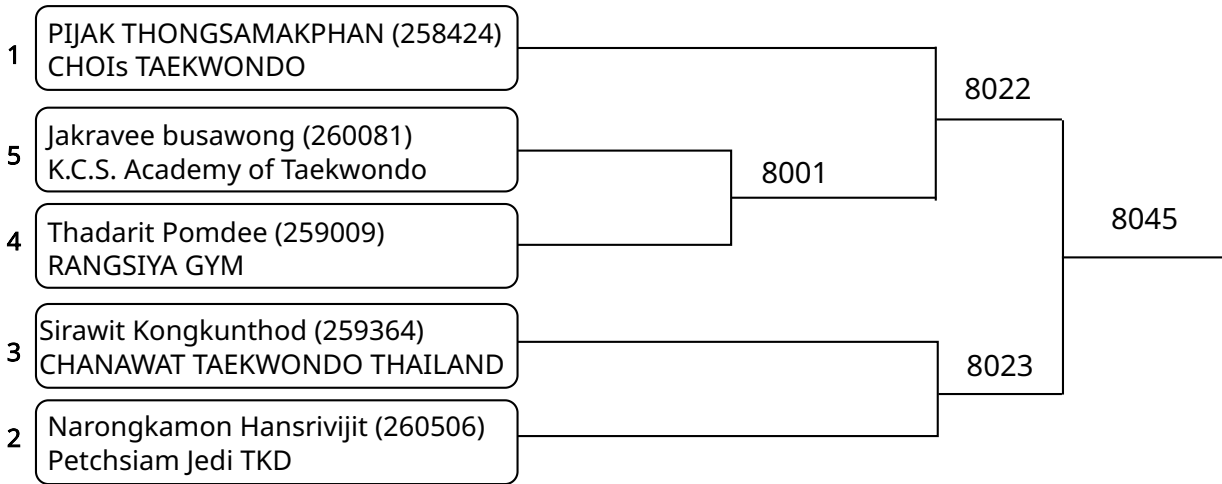

Kyorugi-PSS A 15-17Yrs Male 48-51kg (entries: 4)

Kyorugi-PSS A 15-17Yrs Male 51-55kg (entries: 8)

Kyorugi-PSS A 15-17Yrs Male 55-59kg (entries: 7)

Kyorugi-PSS A 15-17Yrs Male 59-63kg (entries: 5)

Kyorugi-PSS A 18Yrs+ Female 49-53kg (entries: 4)