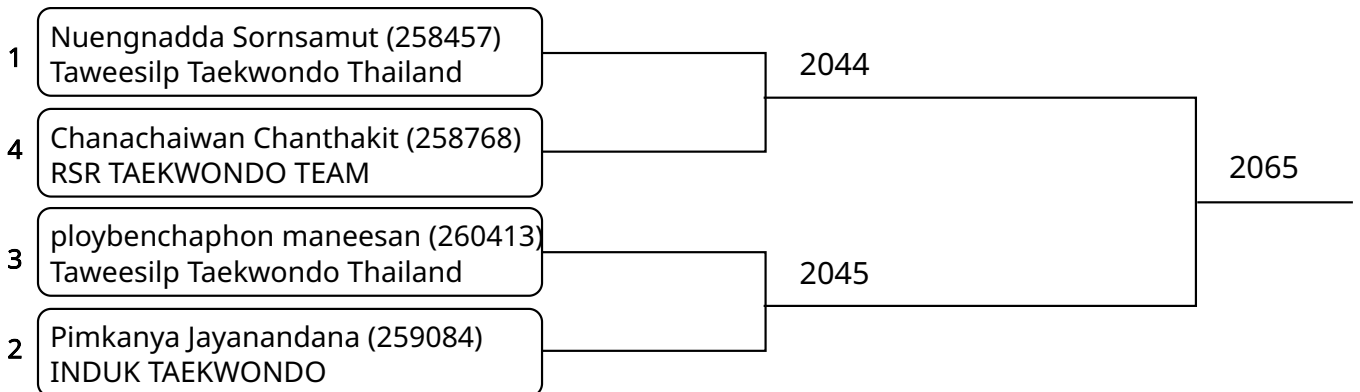

Kyorugi C 11-12Yrs Female 42-46kg (entries: 4)