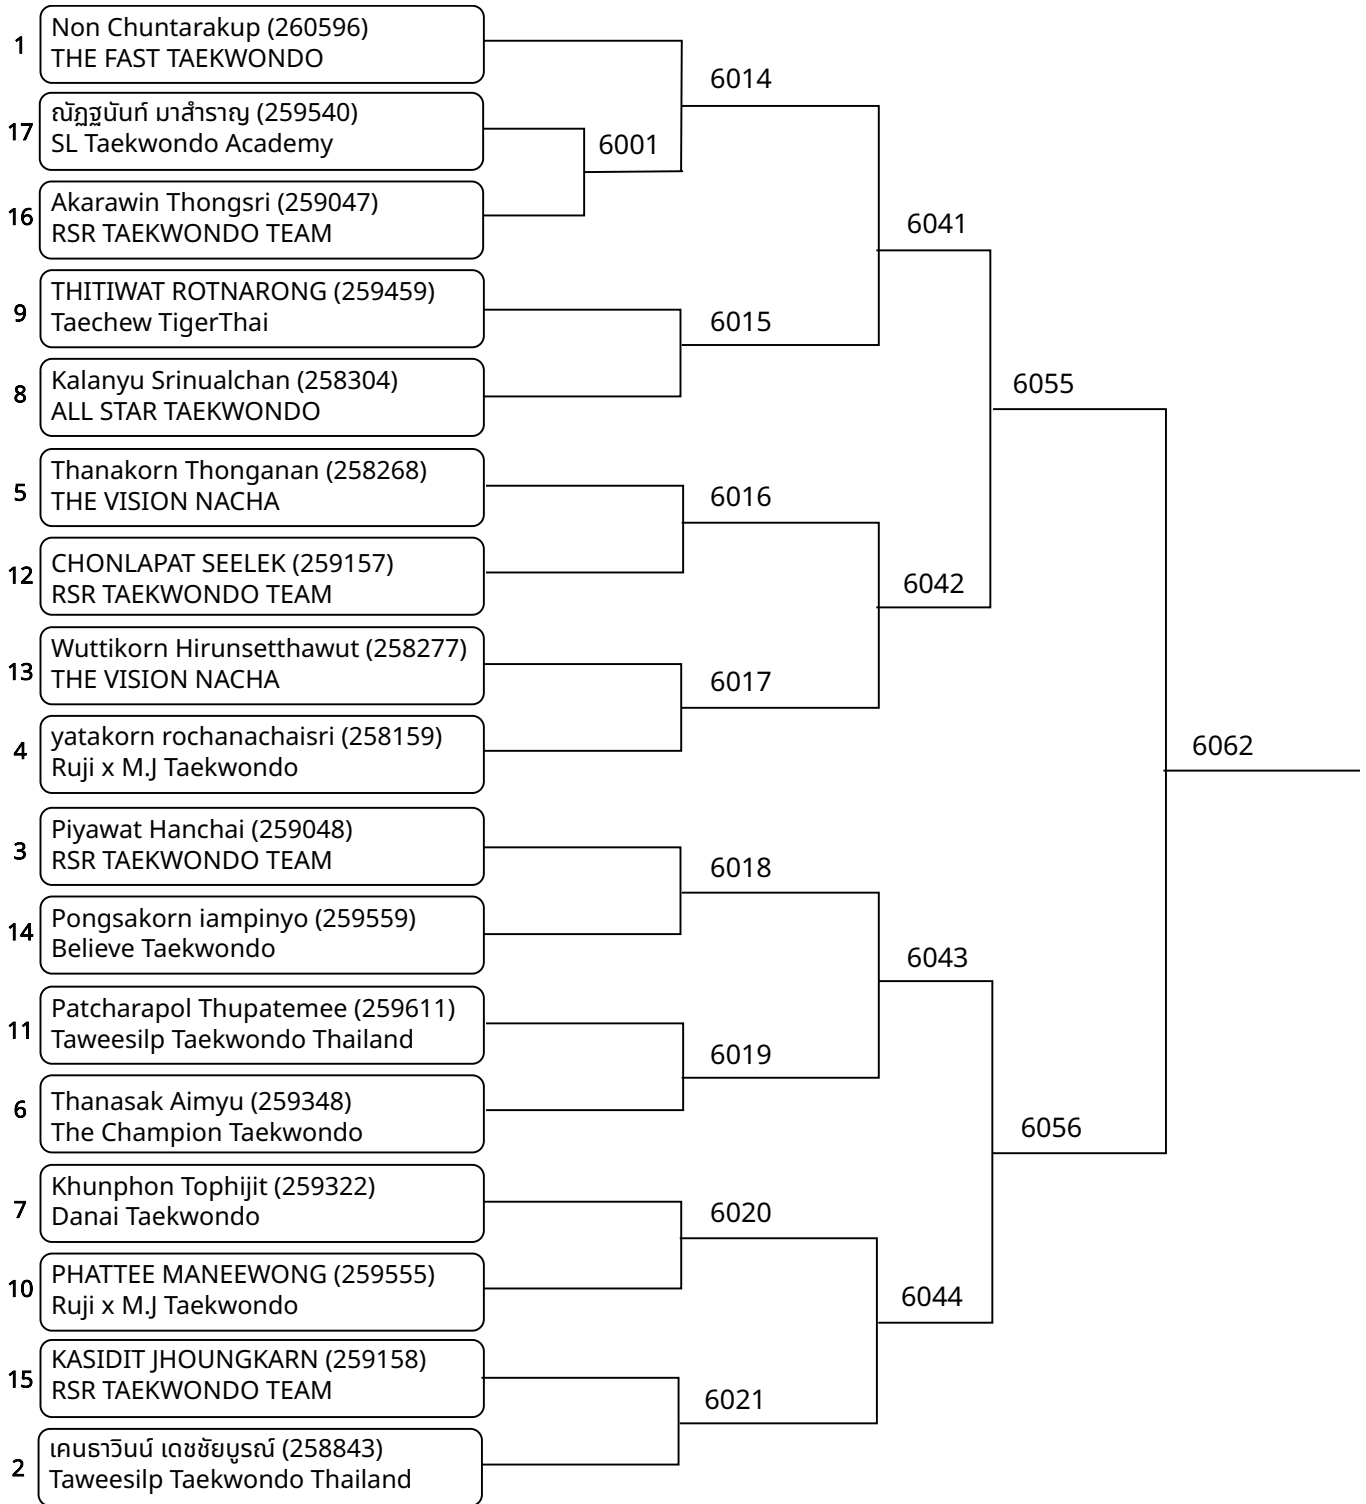

Kyorugi-PSS A 18Yrs+ Male 68-74kg (entries: 3)

Kyorugi-PSS A 9-10Yrs Male -23kg (entries: 10)

2026-02-07

Kyorugi-PSS A 9-10Yrs Male 23-25kg (entries: 24)

Kyorugi-PSS A 9-10Yrs Male 25-27kg (entries: 17)

Kyorugi-PSS A 9-10Yrs Male 27-29kg (entries: 10)