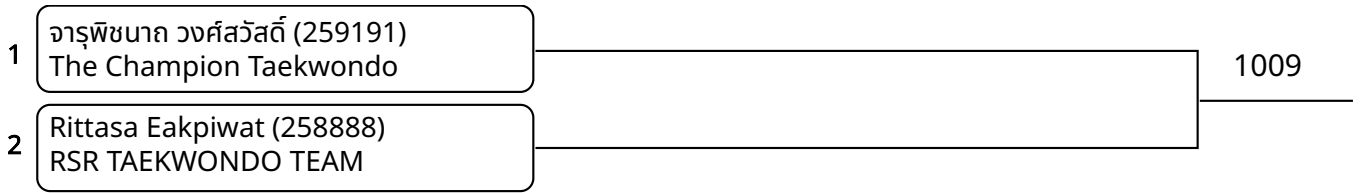

Kyorugi B 7-8Yrs Female -20kg (entries: 7)

Kyorugi B 7-8Yrs Female 20-22kg (entries: 3)

Kyorugi B 7-8Yrs Female 22-24kg (entries: 2)

Kyorugi B 7-8Yrs Female 24-27kg (entries: 2)

Kyorugi B 7-8Yrs Female 27-30kg (entries: 2)