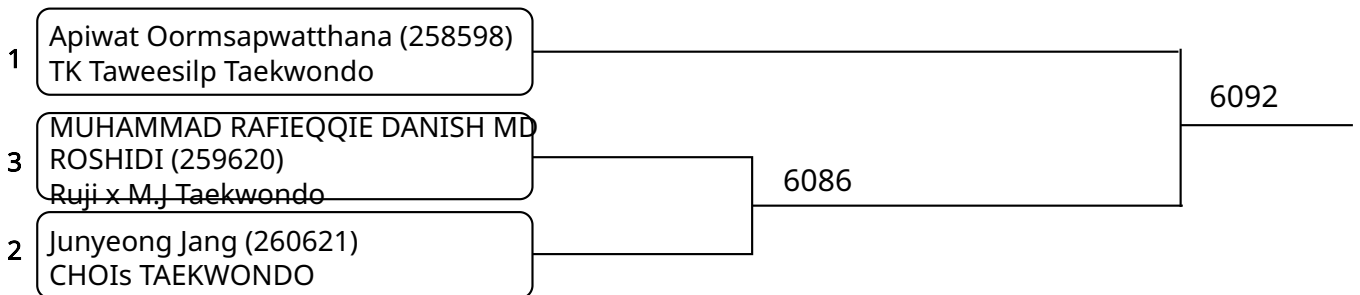

Kyorugi-PSS A 11-12Yrs Male 25-28kg (entries: 16)

Kyorugi-PSS A 12-14Yrs Male 65kg+ (entries: 4)

Kyorugi-PSS A 15-17Yrs Male 63-68kg (entries: 3)

Kyorugi-PSS A 15-17Yrs Male 68-73kg (entries: 2)

Kyorugi-PSS A 18Yrs+ Male 63-68kg (entries: 3)