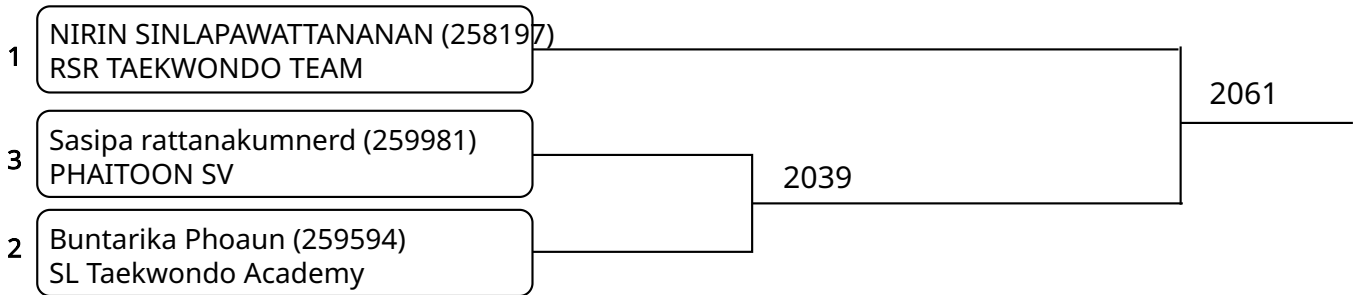

Kyorugi C 11-12Yrs Female 38-42kg (entries: 4)

Kyorugi C 11-12Yrs Female 42-46kg (entries: 4)

Kyorugi C 11-12Yrs Female 46kg+ G1 (entries: 4)

Kyorugi C 11-12Yrs Female 46kg+ G2 (entries: 3)

Kyorugi C 11-12Yrs Male -25kg (entries: 2)