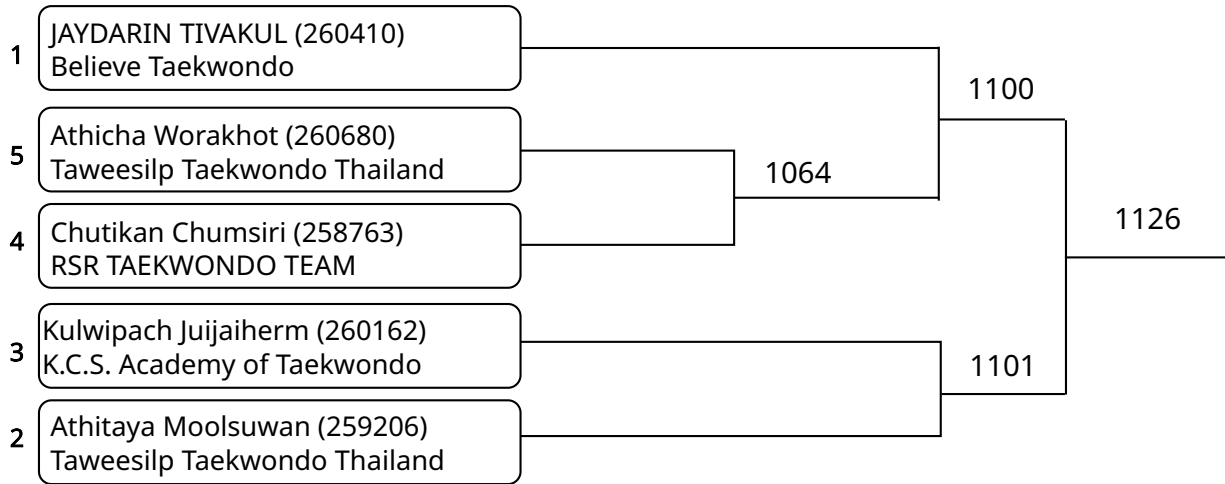

Kyorugi B 9-10Yrs Female 29-32kg (entries: 5)