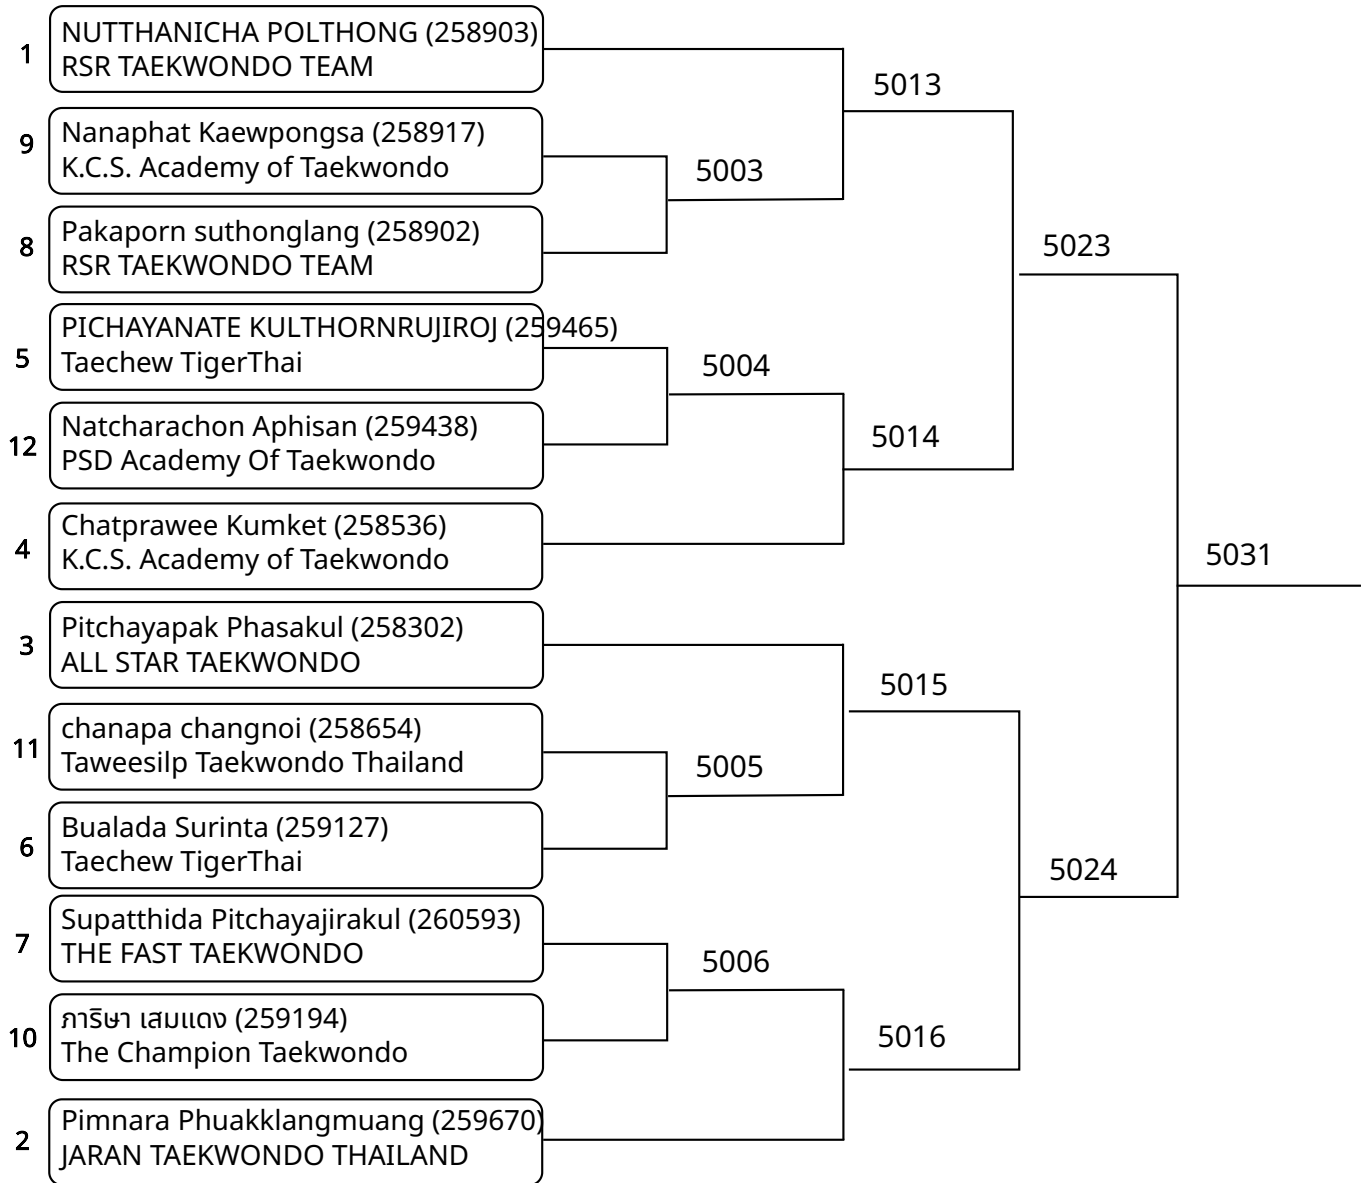

2026-02-07

Kyorugi-PSS A 11-12Yrs Male 28-31kg (entries: 20)

Kyorugi-PSS A 9-10Yrs Female -23kg (entries: 10)

Kyorugi-PSS A 9-10Yrs Female 23-25kg (entries: 12)

Kyorugi-PSS A 9-10Yrs Female 25-27kg (entries: 5)