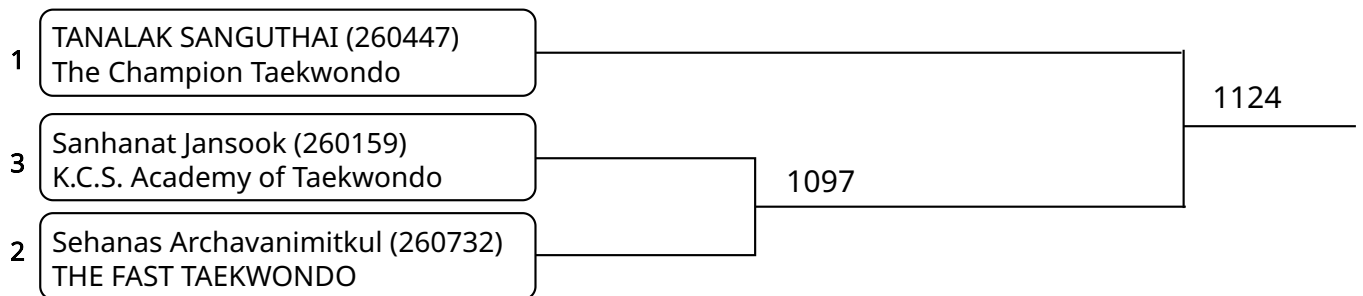

Kyorugi B 9-10Yrs Male 25-27kg (entries: 12)

Kyorugi B 9-10Yrs Male 27-29kg (entries: 3)

Kyorugi B 9-10Yrs Male 29-32kg (entries: 7)

Kyorugi B 9-10Yrs Male 32-36kg (entries: 4)

Kyorugi B 9-10Yrs Male 36-40kg (entries: 3)