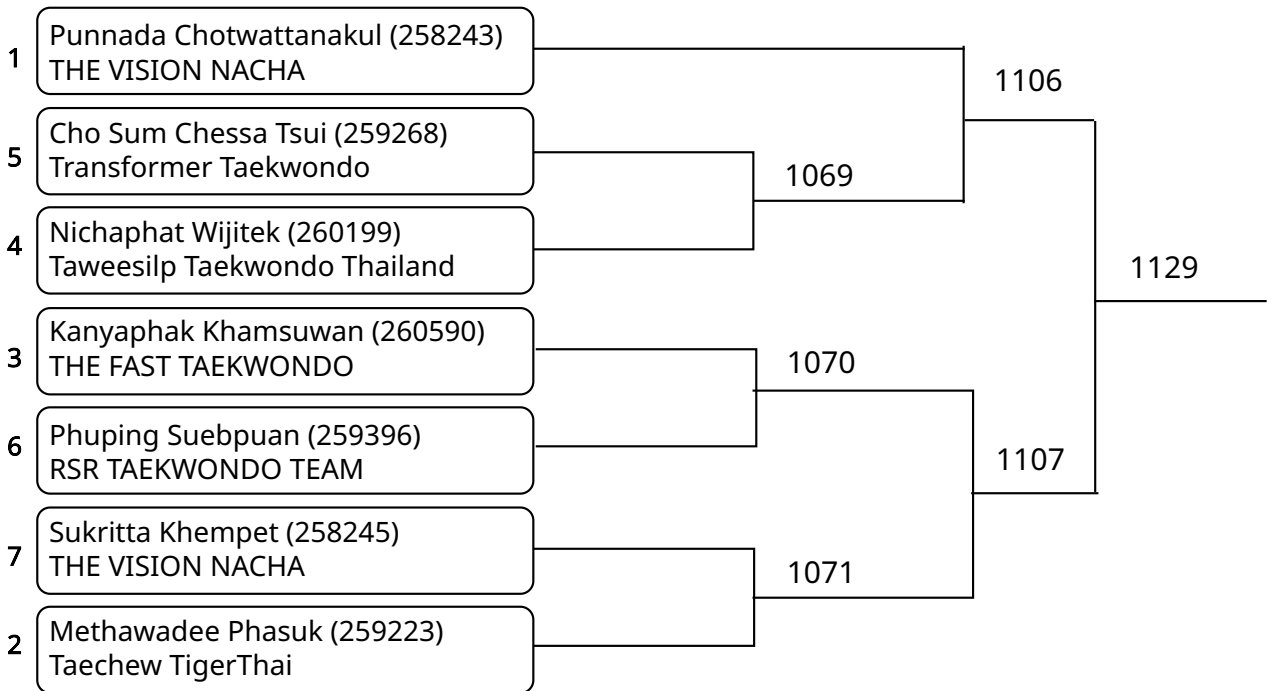

Kyorugi B 7-8Yrs Male 30-34kg (entries: 2)

Kyorugi B 9-10Yrs Female -23kg (entries: 6)

Kyorugi B 9-10Yrs Female 23-25kg (entries: 6)

Kyorugi B 9-10Yrs Female 25-27kg (entries: 7)

Kyorugi B 9-10Yrs Female 27-29kg (entries: 3)