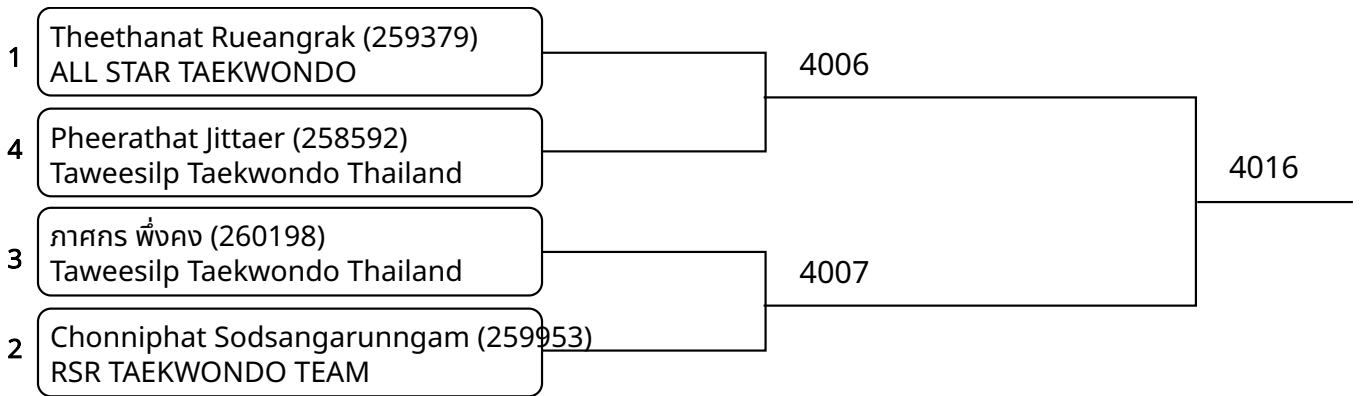

Kyorugi B 5-6Yrs Male -18kg (entries: 4)