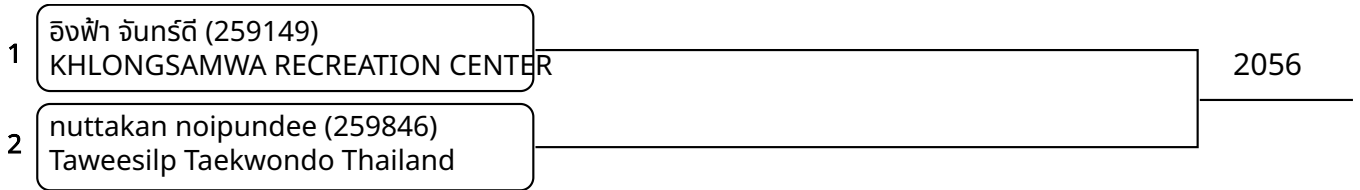

1	Phetlada Thayathamm (260737) THE FAST TAEKWONDO	2055
2	Kanyakron Pangpapat (258354) KHLONGSAMWA RECREATION CENTER	

Kyorugi C 11-12Yrs Female 31-34kg (entries: 3)

Kyorugi C 11-12Yrs Female 34-38kg (entries: 2)