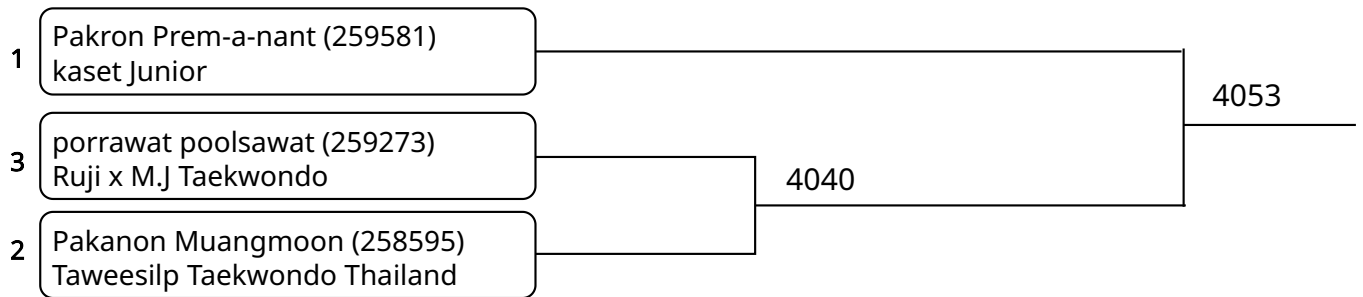

Kyorugi B 12-14Yrs Male 37-41kg (entries: 5)

Kyorugi B 12-14Yrs Male 41-45kg (entries: 4)

Kyorugi B 12-14Yrs Male 45-49kg (entries: 5)

Kyorugi B 12-14Yrs Male 53-57kg (entries: 3)

Kyorugi B 12-14Yrs Male 65kg+ (entries: 4)