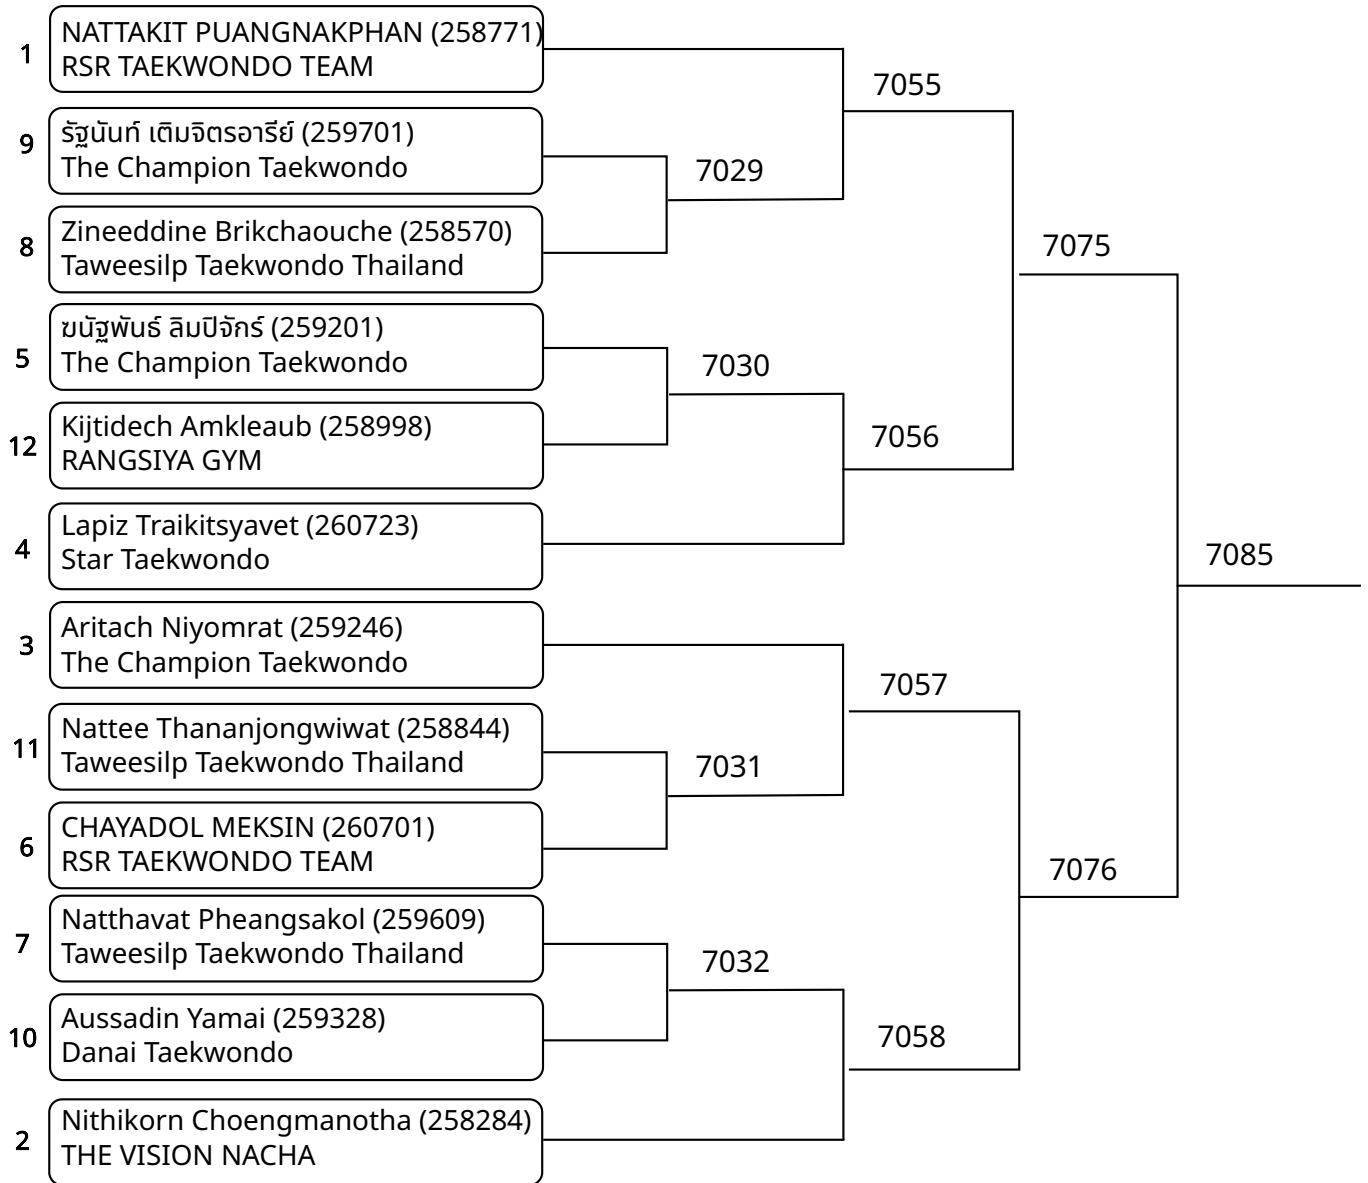

Kyorugi-PSS A 12-14Yrs Male 37-41kg (entries: 12)