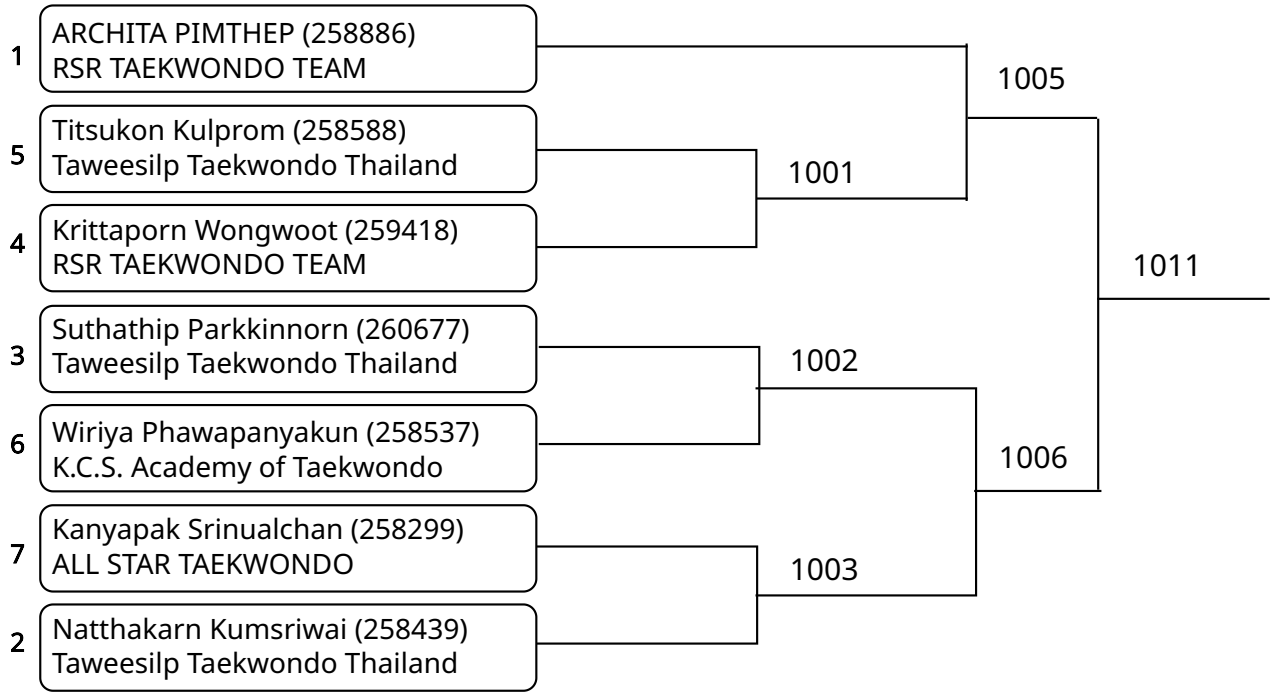

Kyorugi B 7-8Yrs Female -20kg (entries: 7)

Kyorugi B 7-8Yrs Female 20-22kg (entries: 3)

Kyorugi B 7-8Yrs Female 22-24kg (entries: 2)

Kyorugi B 7-8Yrs Female 24-27kg (entries: 2)

Kyorugi B 7-8Yrs Female 27-30kg (entries: 2)