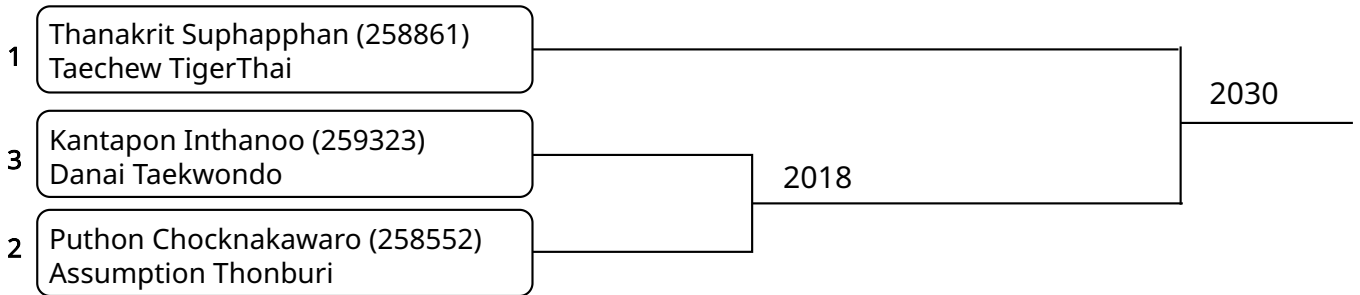

Kyorugi C 9-10Yrs Male -23kg G2 (entries: 2)

Kyorugi C 9-10Yrs Male 23-25kg G1 (entries: 4)

Kyorugi C 9-10Yrs Male 23-25kg G2 (entries: 4)

Kyorugi C 9-10Yrs Male 25-27kg (entries: 3)

Kyorugi C 9-10Yrs Male 27-29kg G1 (entries: 3)