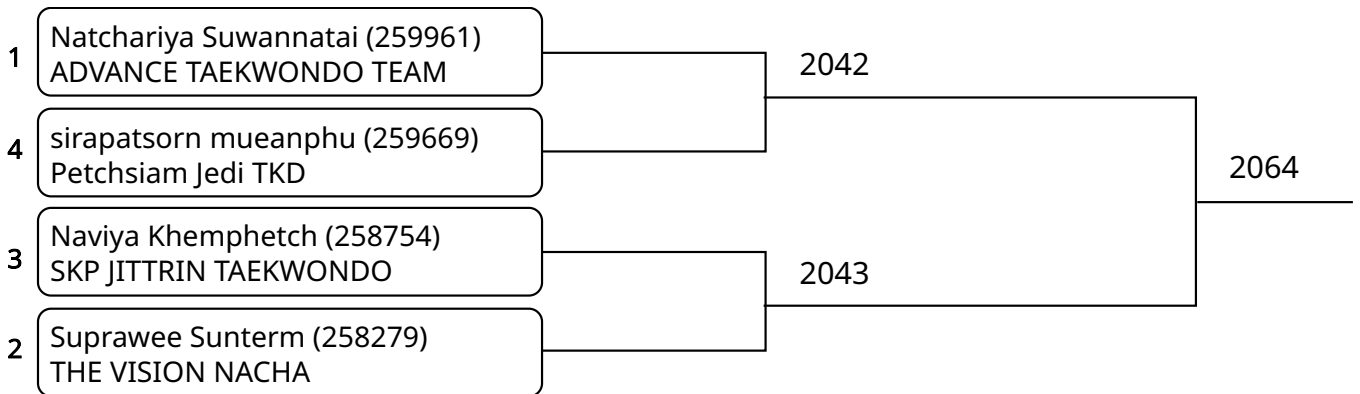

Kyorugi C 11-12Yrs Female 38-42kg (entries: 4)