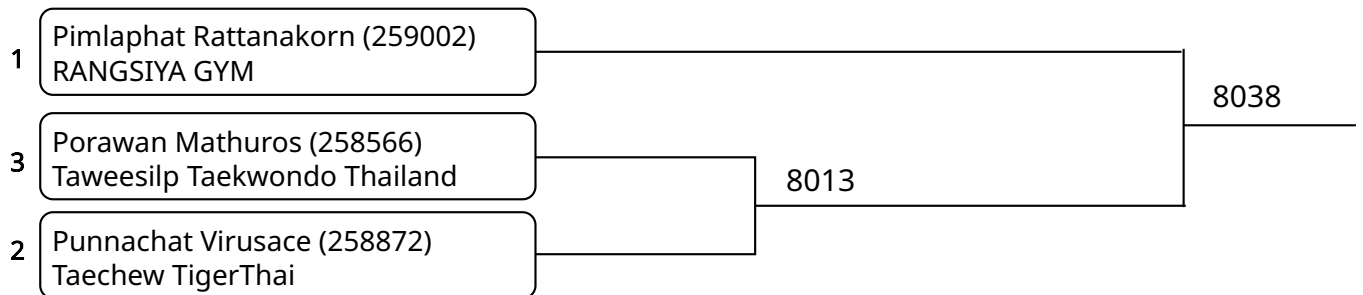

Kyorugi-PSS A 12-14Yrs Female 47-51kg (entries: 3)