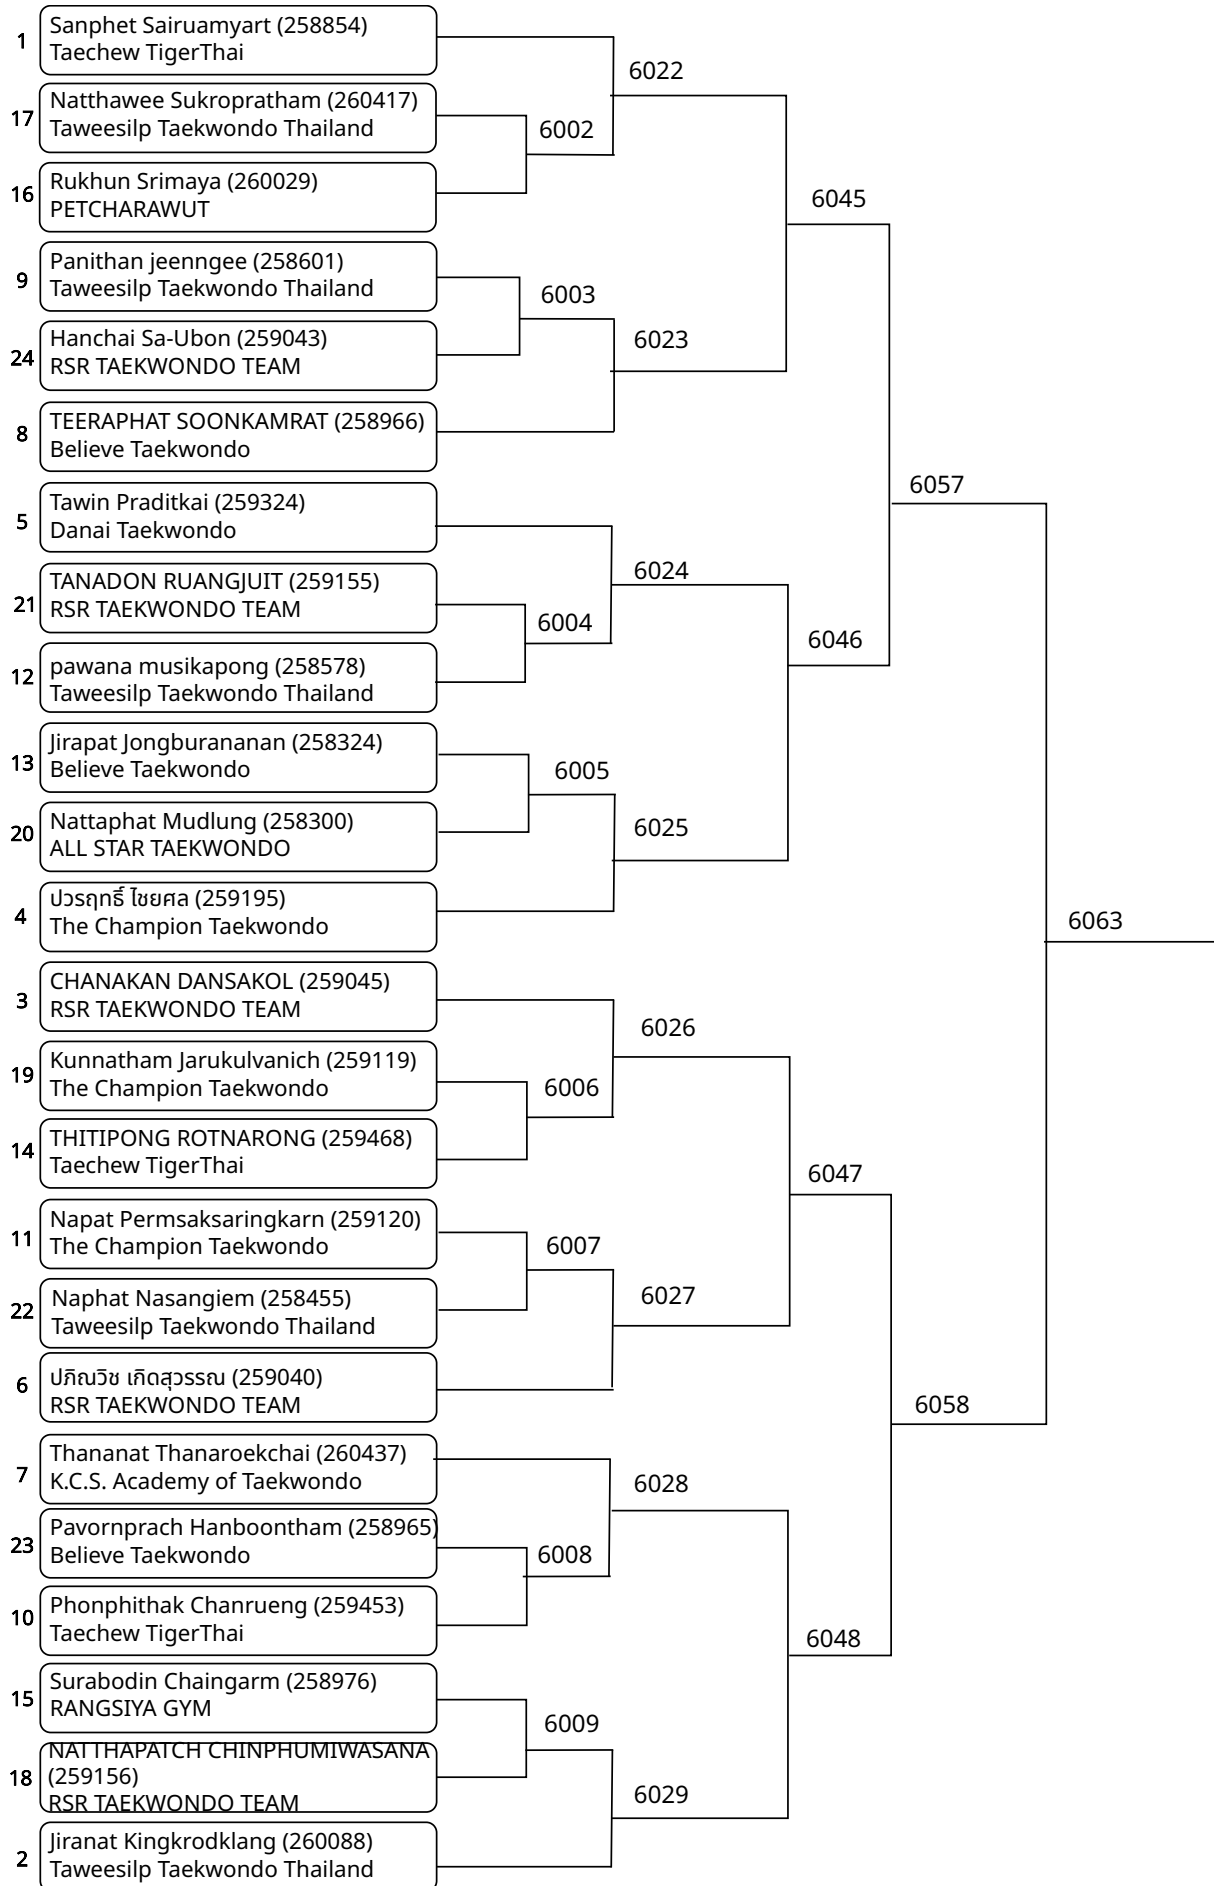

Kyorugi-PSS A 18Yrs+ Male 68-74kg (entries: 3)

Kyorugi-PSS A 9-10Yrs Male -23kg (entries: 10)

2026-02-07

Kyorugi-PSS A 9-10Yrs Male 23-25kg (entries: 24)

Kyorugi-PSS A 9-10Yrs Male 25-27kg (entries: 17)

Kyorugi-PSS A 9-10Yrs Male 27-29kg (entries: 10)