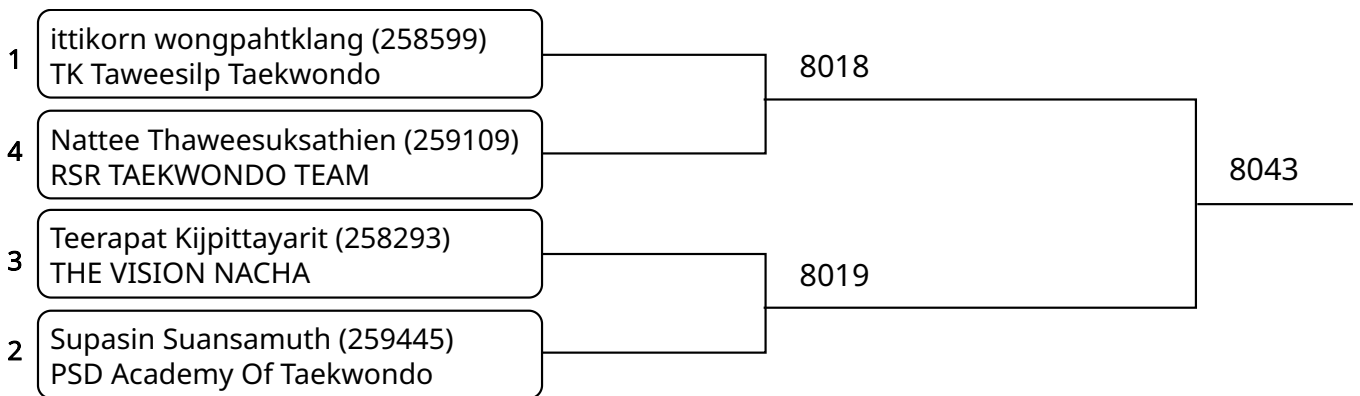

Kyorugi-PSS A 15-17Yrs Male 48-51kg (entries: 4)