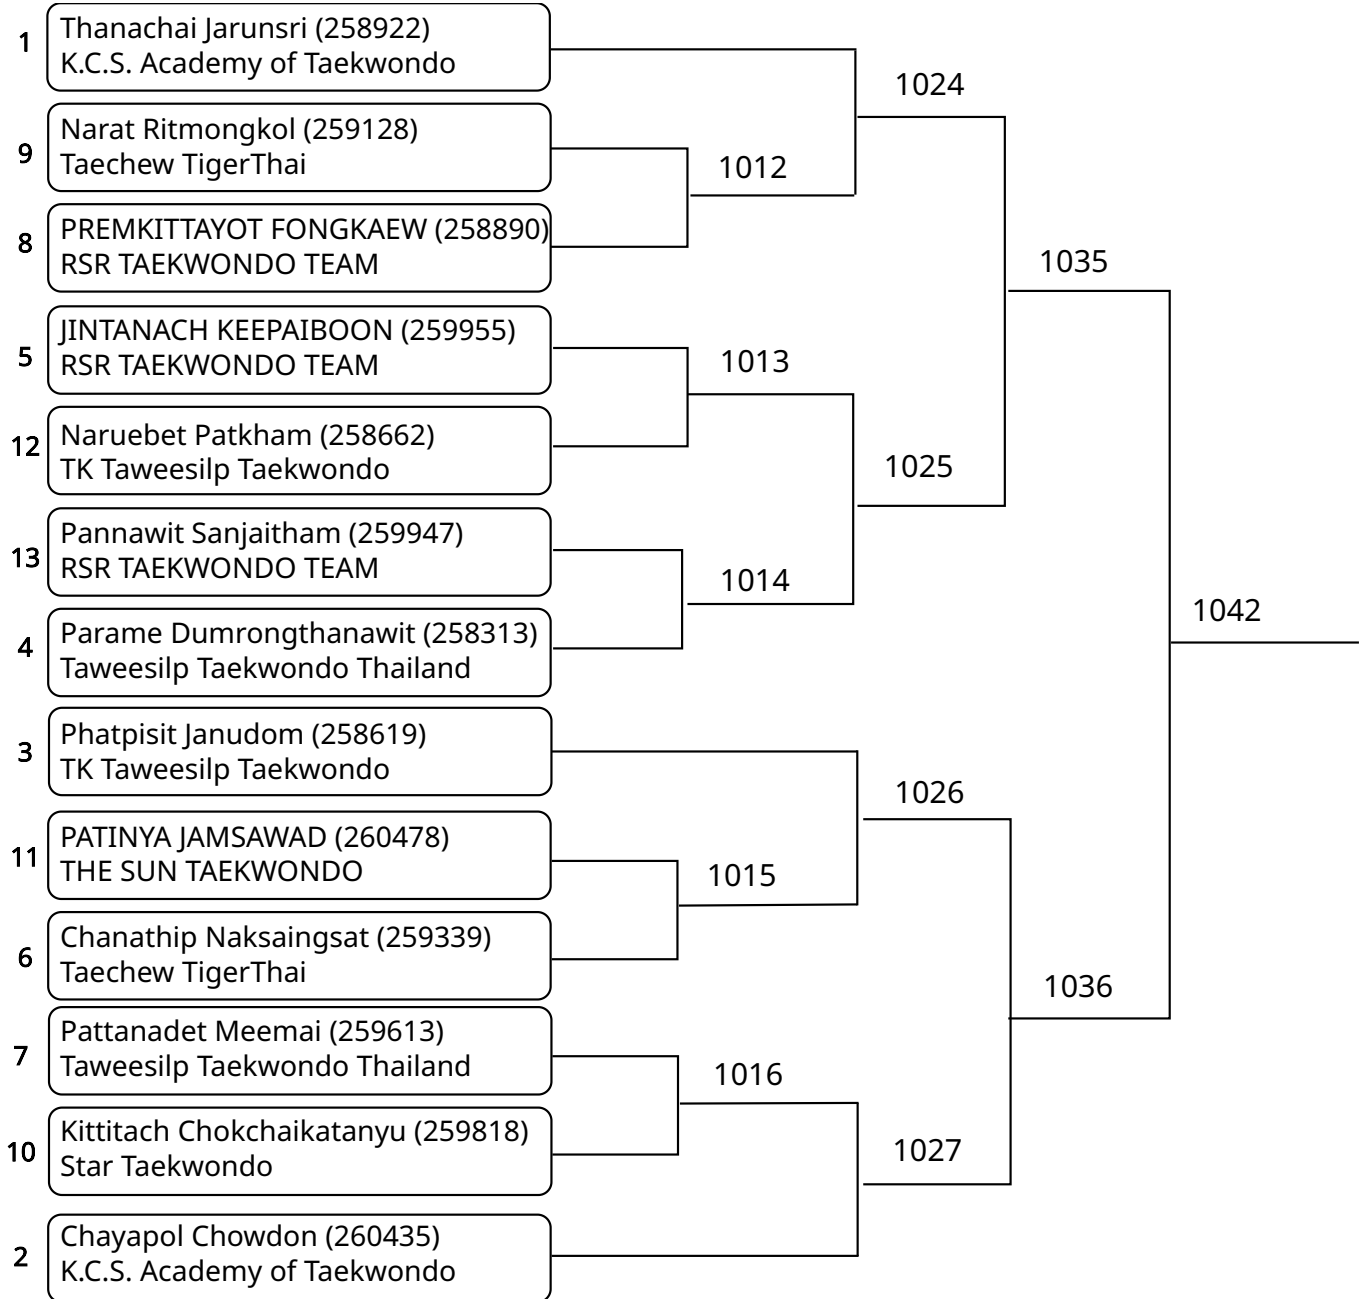

Kyorugi B 7-8Yrs Male -20kg (entries: 13)