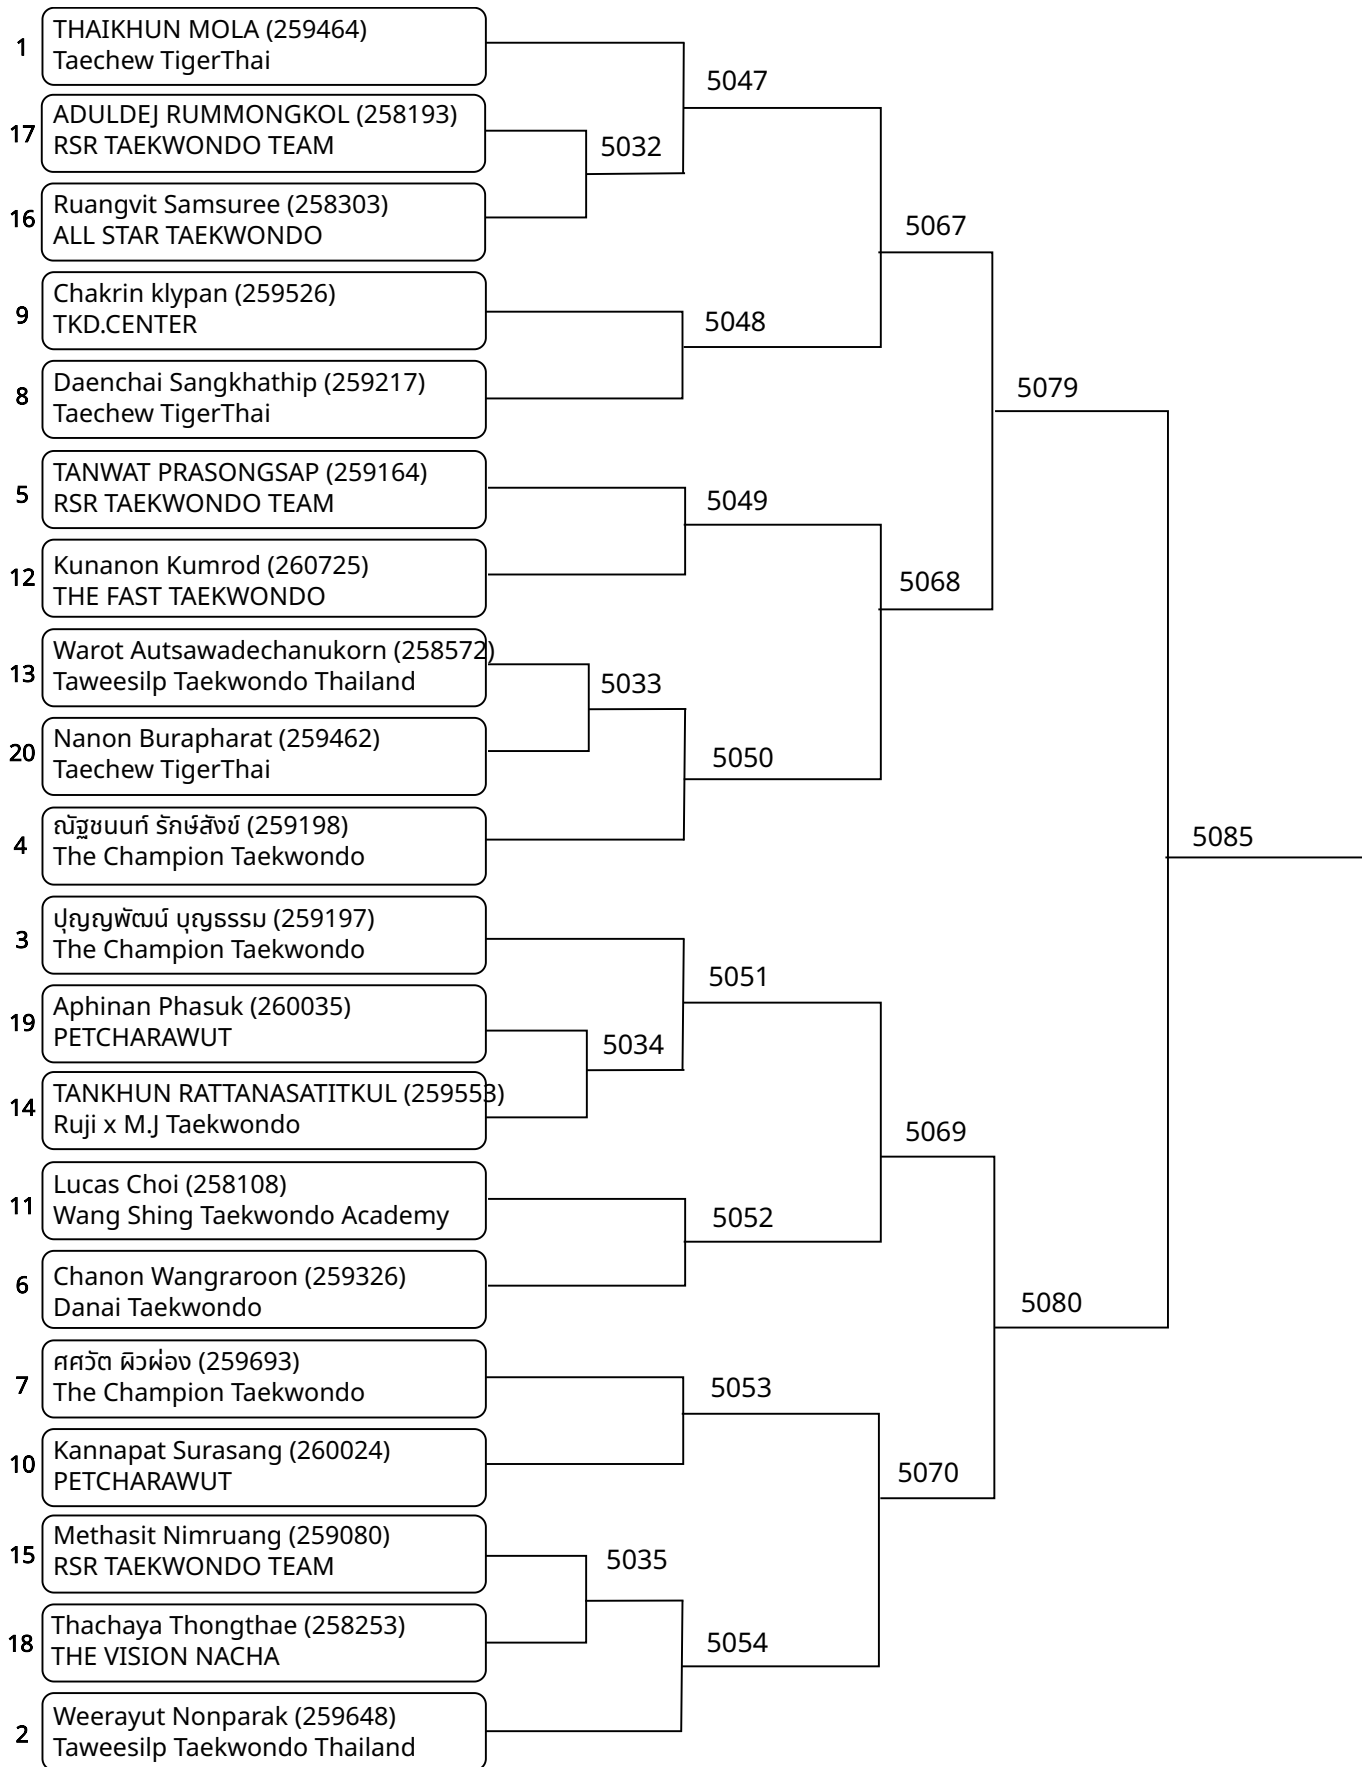

2026-02-07

Kyorugi-PSS A 11-12Yrs Male 28-31kg (entries: 20)