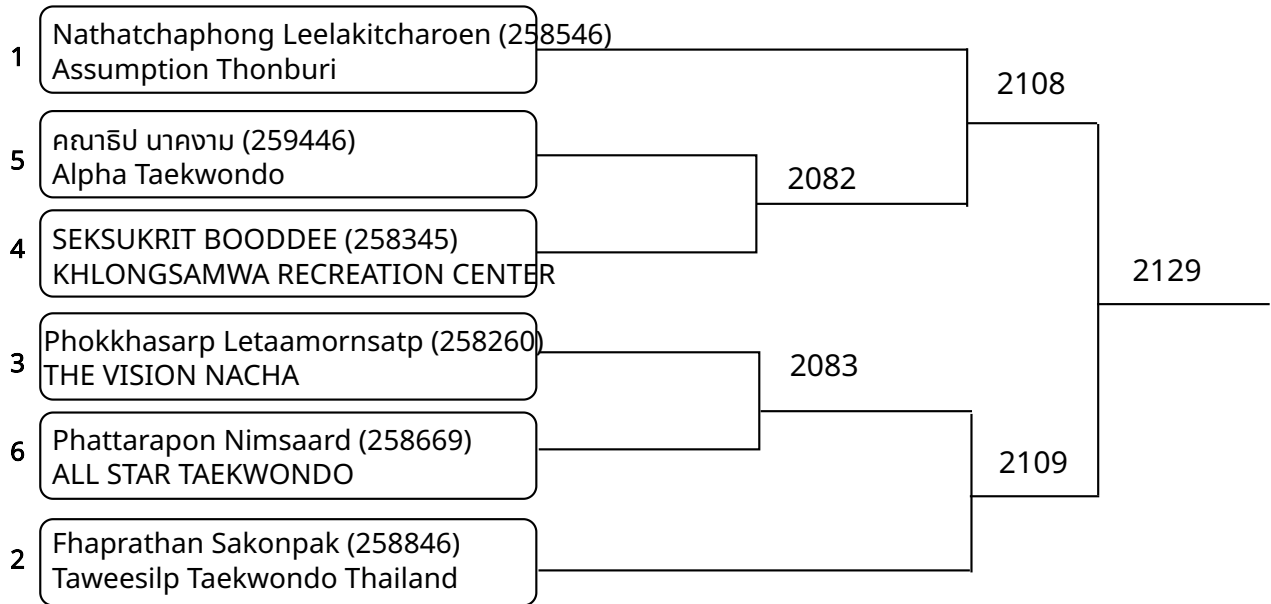

Kyorugi B 11-12Yrs Female 42-46kg (entries: 2)

Kyorugi B 11-12Yrs Female 46kg+ (entries: 3)

Kyorugi B 11-12Yrs Male -25kg (entries: 5)

Kyorugi B 11-12Yrs Male 25-28kg (entries: 7)

Kyorugi B 11-12Yrs Male 28-31kg (entries: 6)