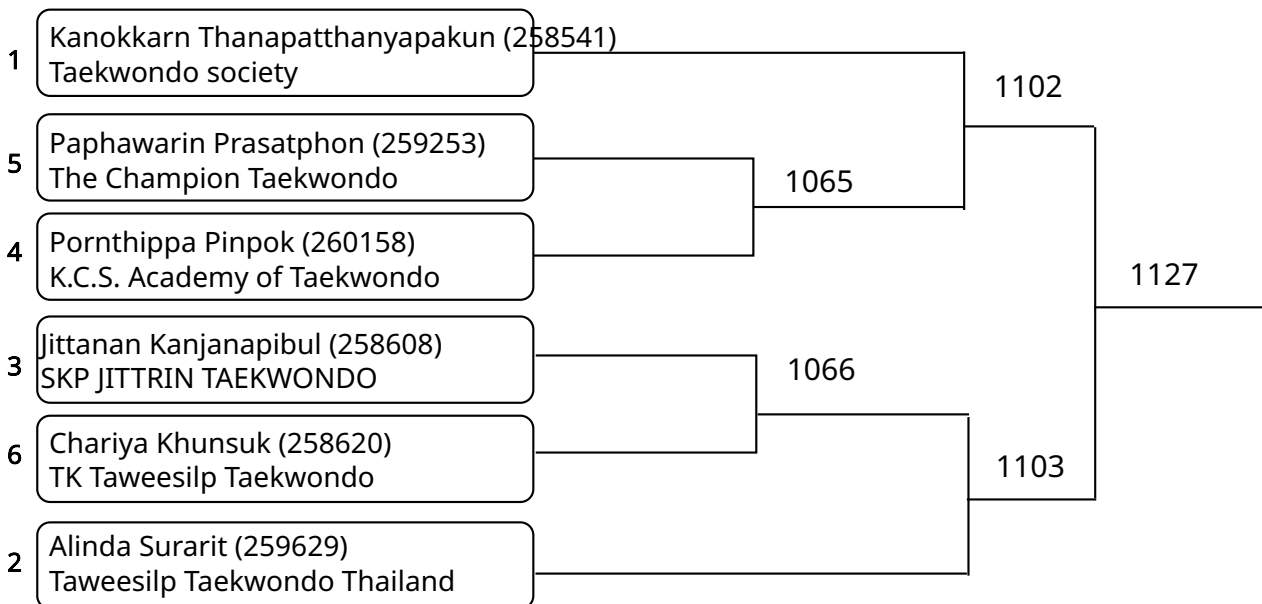

Kyorugi B 9-10Yrs Female -23kg (entries: 6)