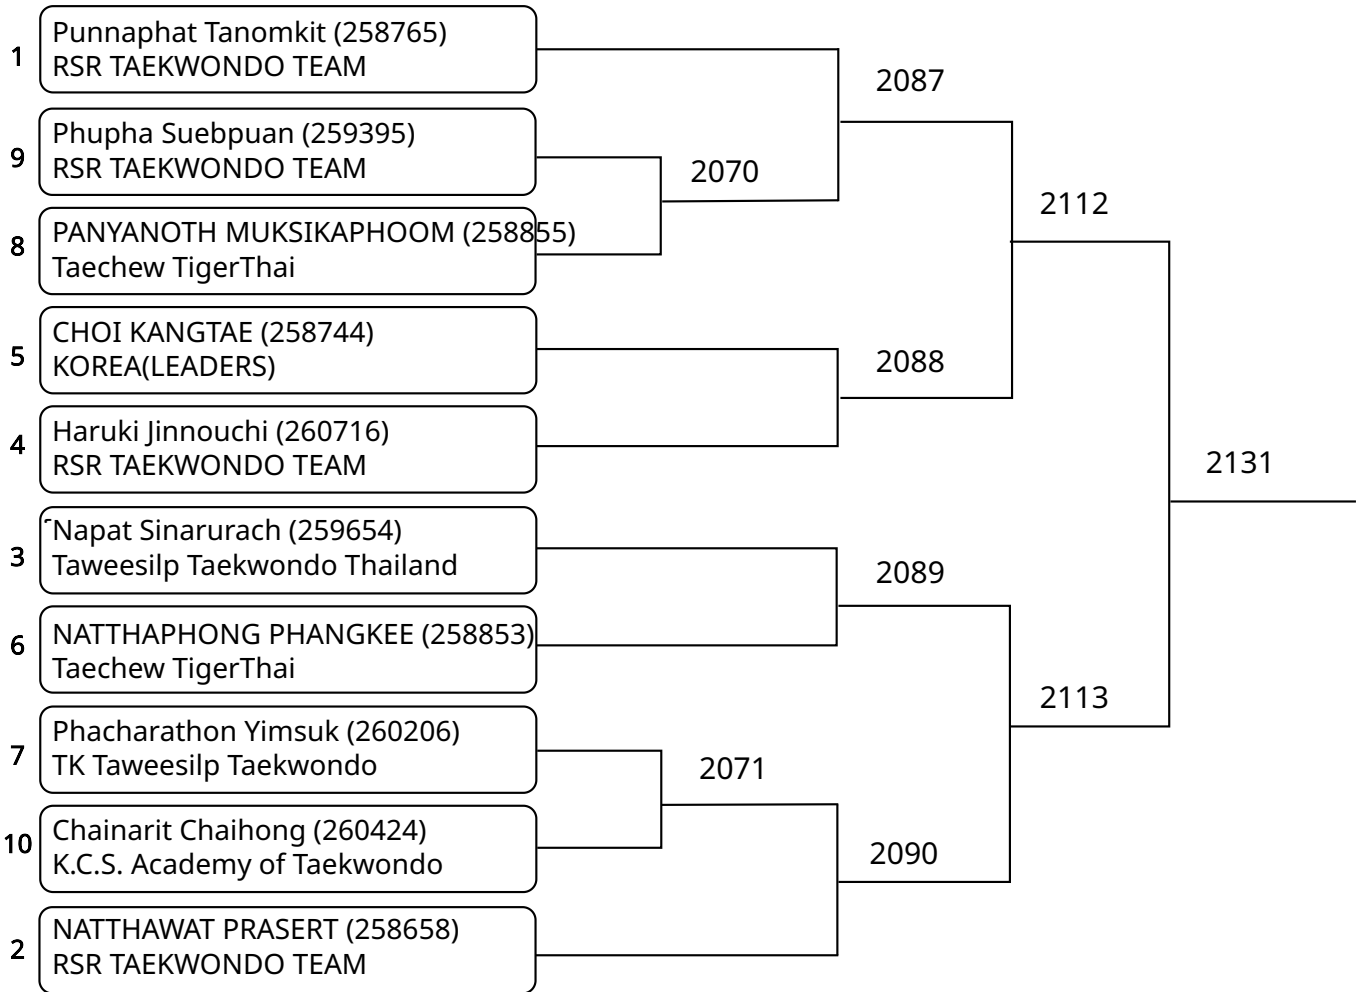

Kyorugi B 11-12Yrs Male 34-38kg (entries: 10)