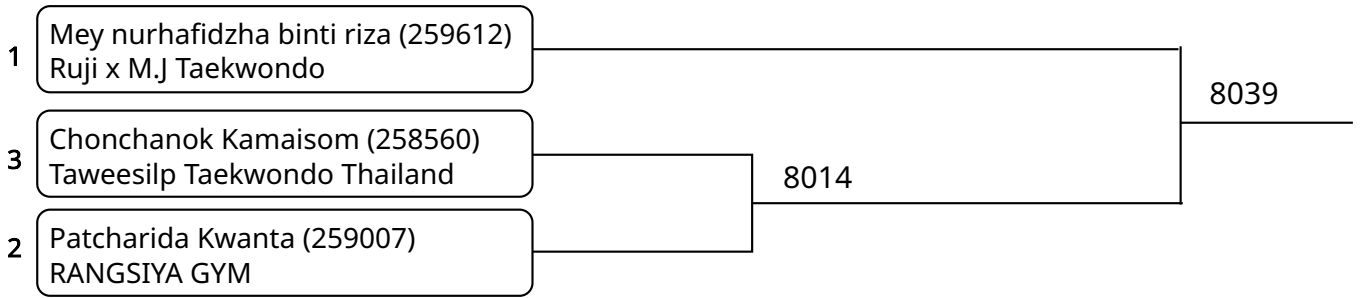

2026-02-07

Kyorugi-PSS A 15-17Yrs Female 52-55kg (entries: 3)