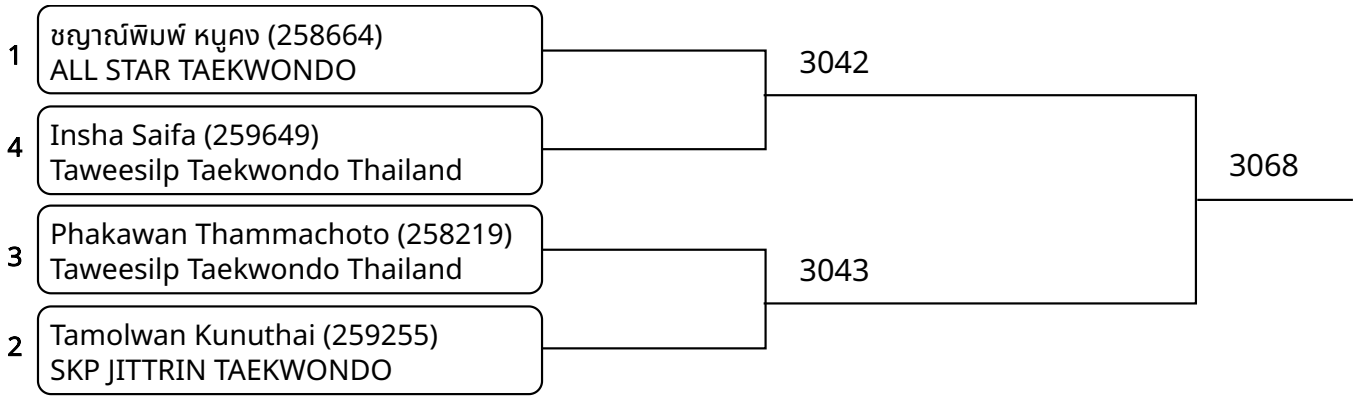

Kyorugi D 5-6Yrs Male 18-20kg G1 (entries: 3)

Kyorugi D 5-6Yrs Male 18-20kg G2 (entries: 3)

Kyorugi D 5-6Yrs Male 20-22kg (entries: 2)

Kyorugi D 5-6Yrs Male 27kg+ (entries: 3)

Kyorugi D 7-8Yrs Female -20kg G1 (entries: 4)