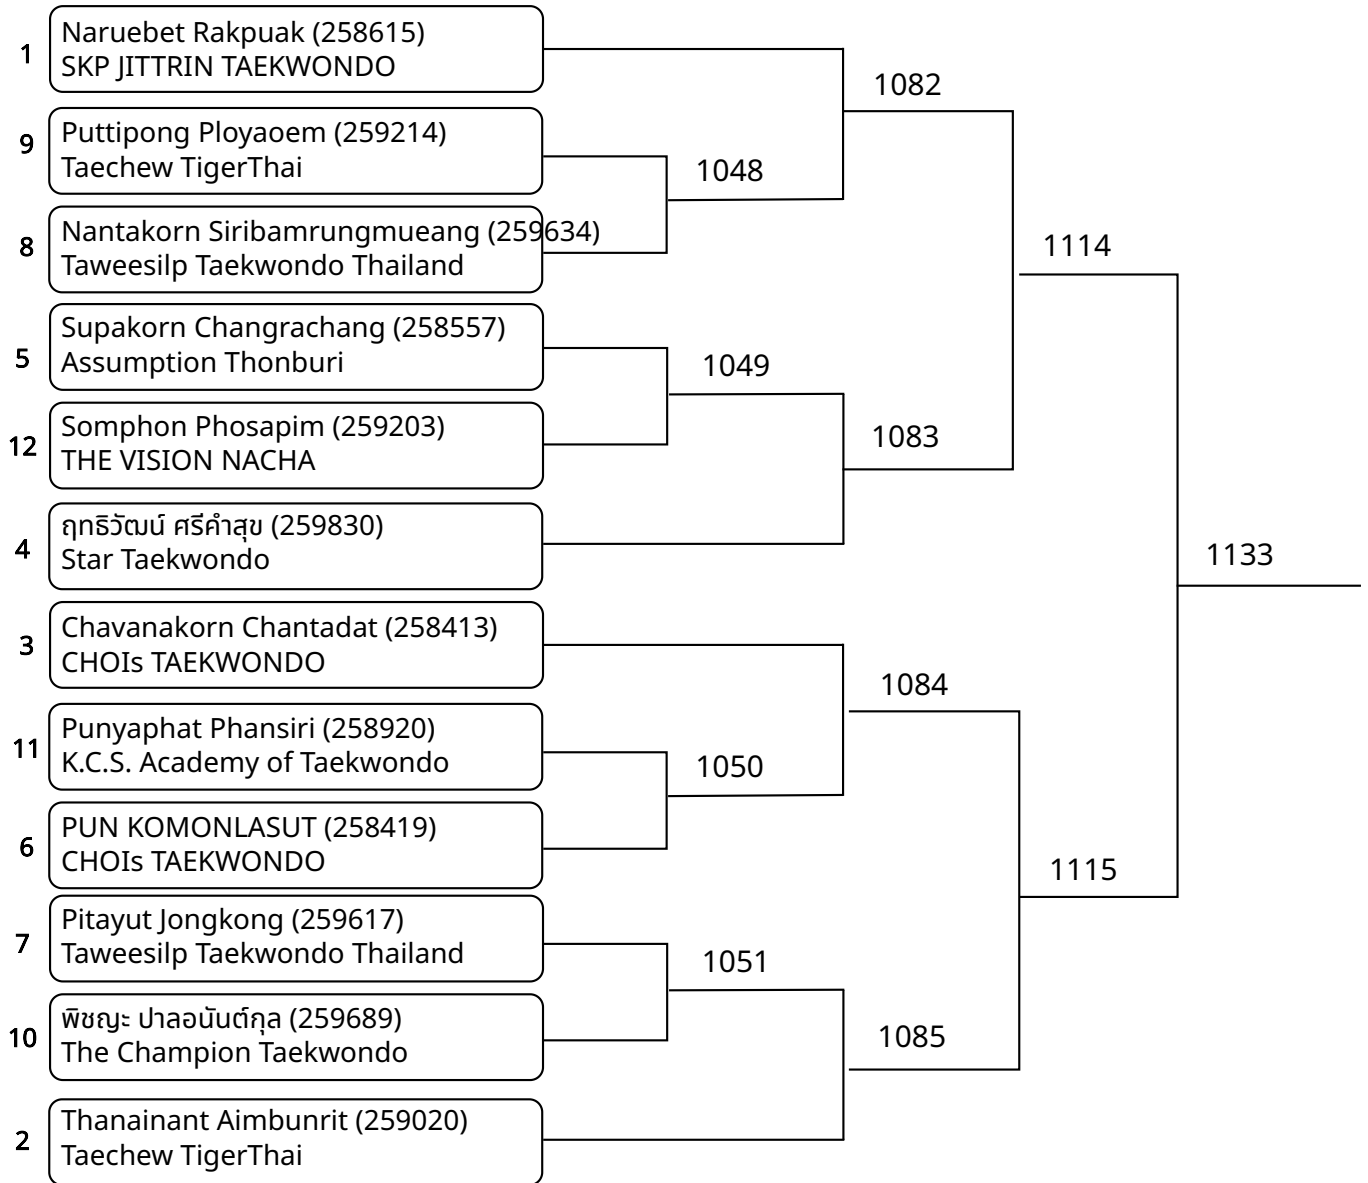

Kyorugi B 9-10Yrs Male 25-27kg (entries: 12)