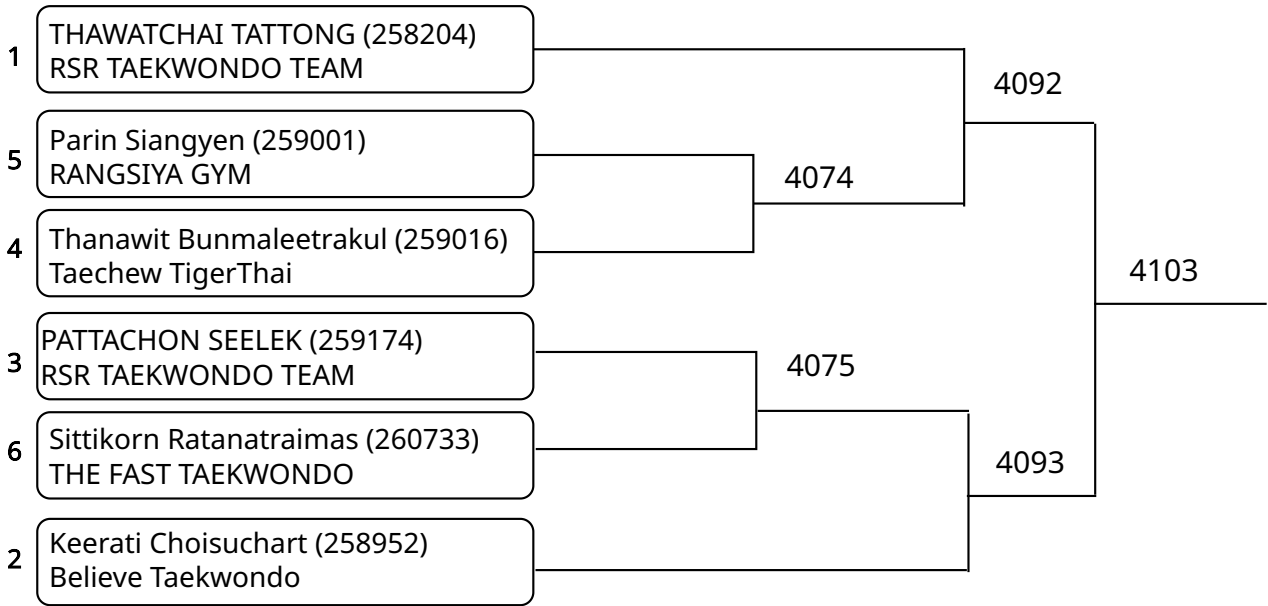

Kyorugi-PSS A 12-14Yrs Female 29-33kg (entries: 6)

Kyorugi-PSS A 12-14Yrs Female 33-37kg (entries: 10)

Kyorugi-PSS A 12-14Yrs Male -33kg (entries: 13)

Kyorugi-PSS A 12-14Yrs Male 33-37kg (entries: 6)

Kyorugi-PSS A 12-14Yrs Male 53-57kg (entries: 3)