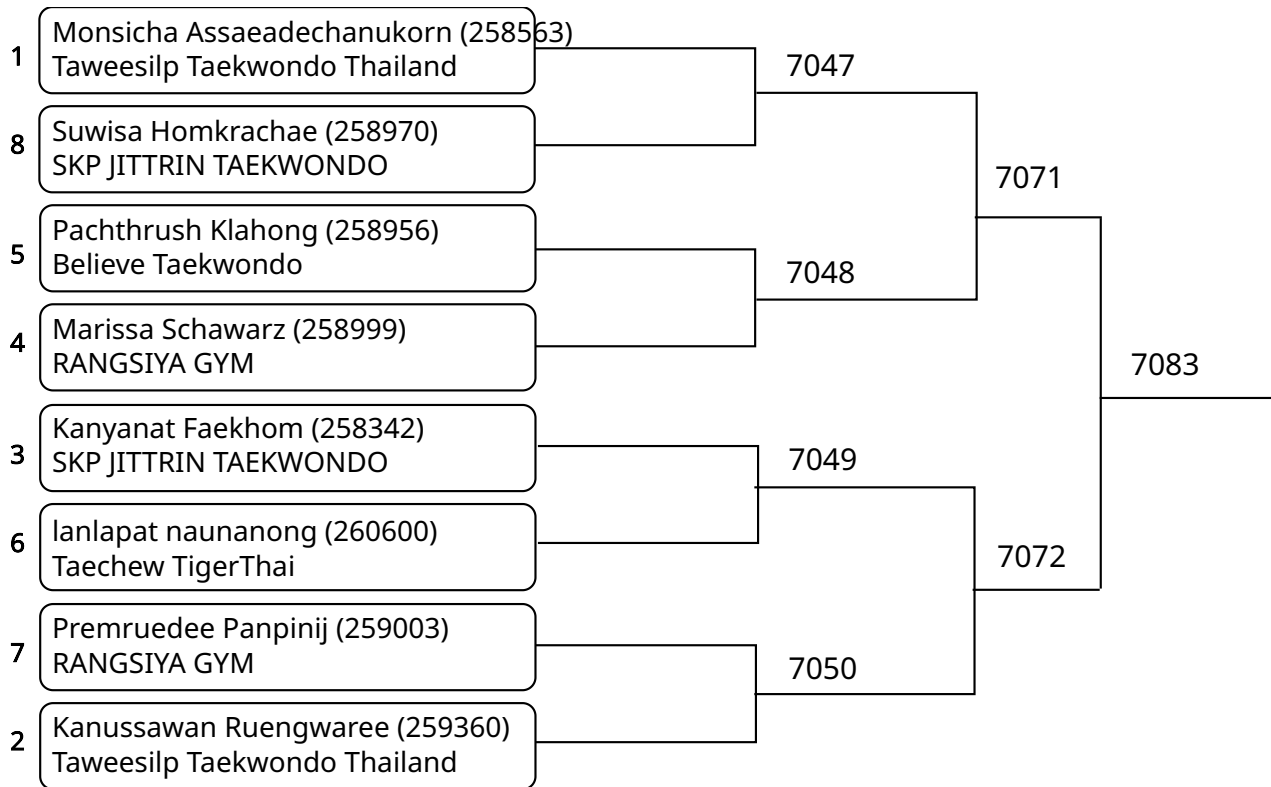

Kyorugi-PSS A 12-14Yrs Female 44-47kg (entries: 8)