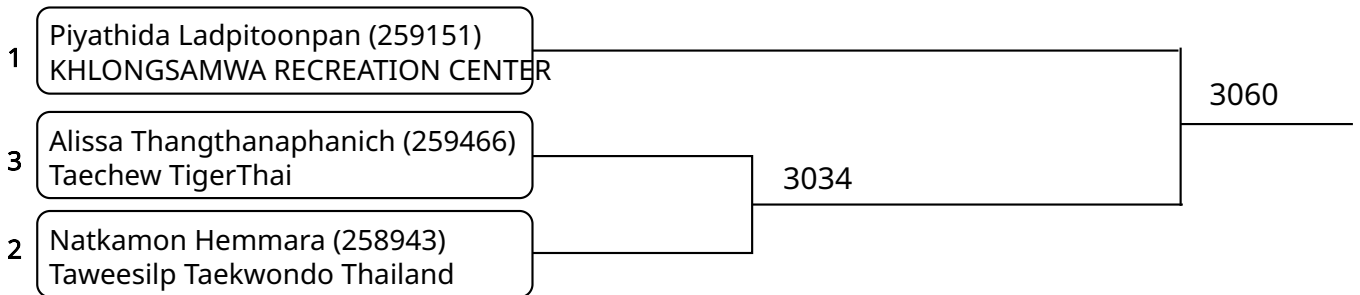

Kyorugi D 7-8Yrs Female -20kg G3 (entries: 3)