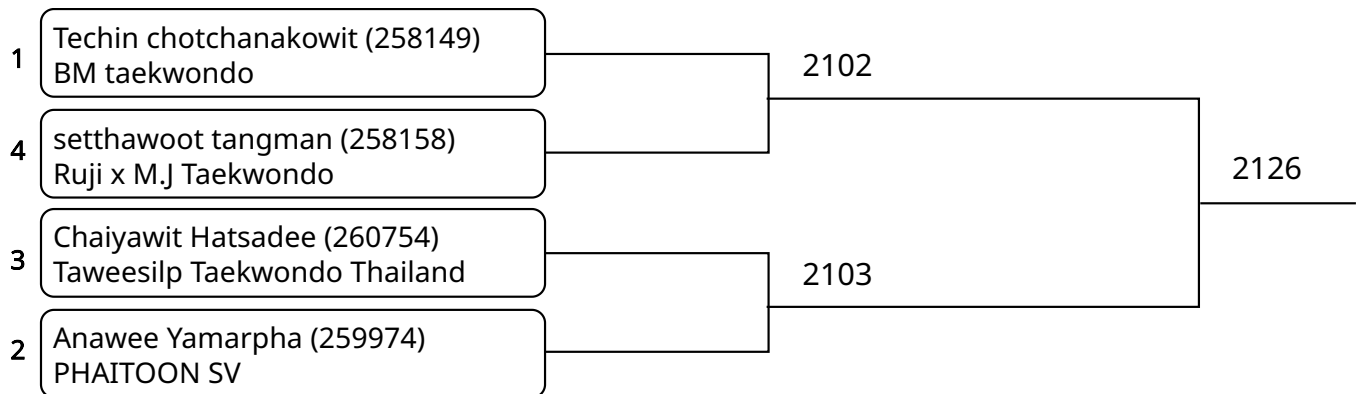

Kyorugi B 11-12Yrs Male 38-42kg (entries: 4)