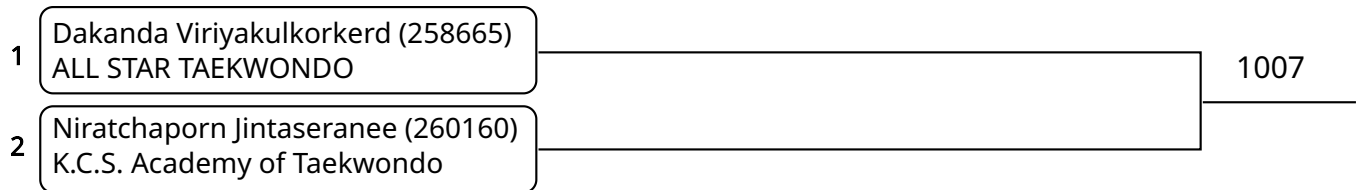

Kyorugi B 7-8Yrs Female -20kg (entries: 7)

Kyorugi B 7-8Yrs Female 20-22kg (entries: 3)

Kyorugi B 7-8Yrs Female 22-24kg (entries: 2)

Kyorugi B 7-8Yrs Female 24-27kg (entries: 2)

Kyorugi B 7-8Yrs Female 27-30kg (entries: 2)