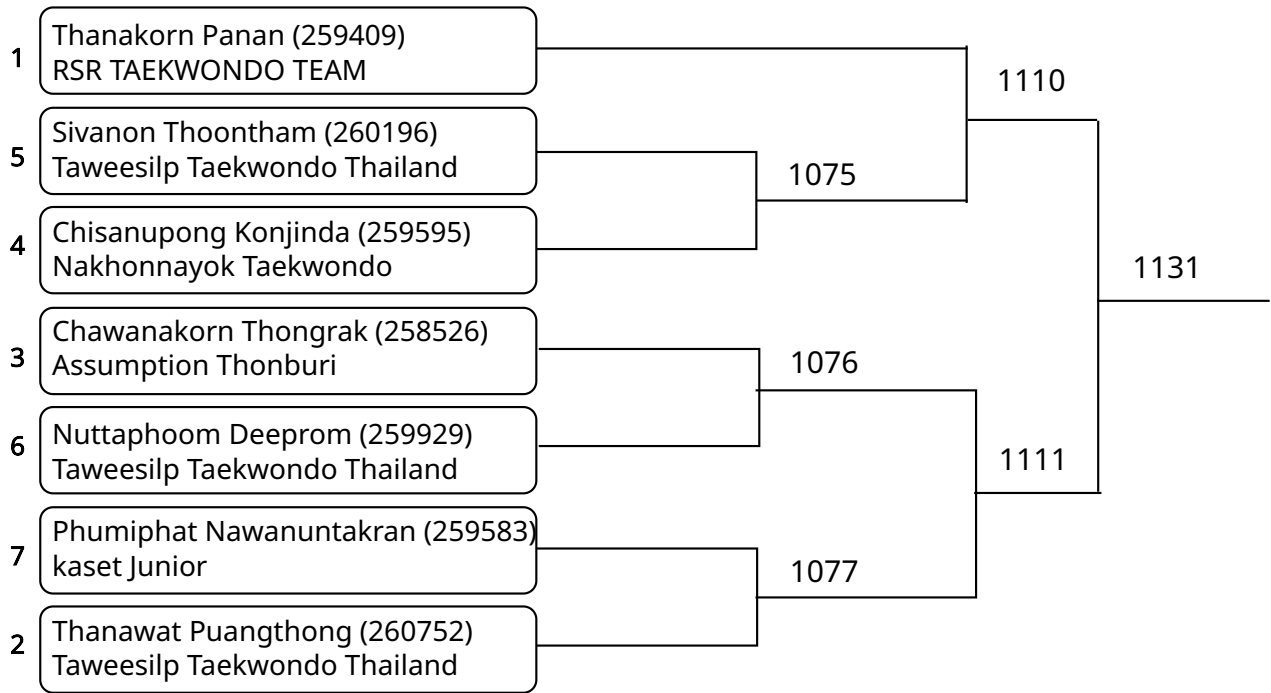

Kyorugi B 9-10Yrs Male 40kg+ (entries: 7)

Kyorugi B 11-12Yrs Female -25kg (entries: 2)

1	Punsiri Saisingthong (259591) kaset Junior	2116
2	Phichayada Siriboonthanat (259450) TaecheW TigerThai	

Kyorugi B 11-12Yrs Female 25-28kg (entries: 4)

1	Pienpond sutaratjeerakool (259590) kaset Junior	2100	2125
4	Nidchakan Makmee (258344) SKP JITTRIN TAEKWONDO	2101	
3	Pohnchanakorn NA DARA (259180) KHLONGSAMWA RECREATION CENTER		
2	SUNANTHINEE FANGRAK (259706) JARAN TAEKWONDO THAILAND		

Kyorugi B 11-12Yrs Female 31-34kg (entries: 3)

1	Mathawee Kijruangwan (258859) TaecheW TigerThai	2120	
3	Chonrada Watchararattanapol (260496) kaset Junior		2095
2	Papatwalin Kamanketkan (258983) RANGSIYA GYM		

Kyorugi B 11-12Yrs Female 34-38kg (entries: 2)

1	Punnyada Sonpanya (259432) PSD Academy Of Taekwondo	2117
2	NATTITA KONGTHONG (259552) Ruji x M.J Taekwondo