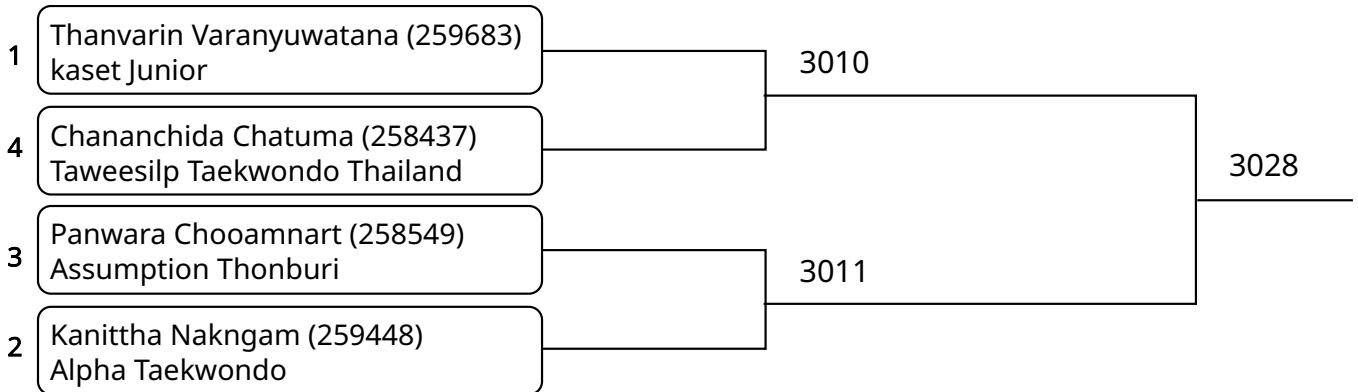

Kyorugi D 5-6Yrs Female 18-20kg (entries: 4)