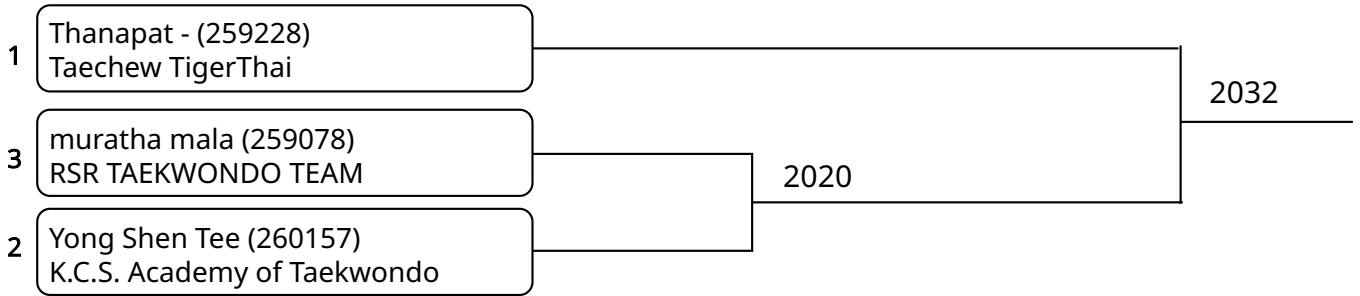

Kyorugi C 9-10Yrs Male 29-32kg G2 (entries: 3)