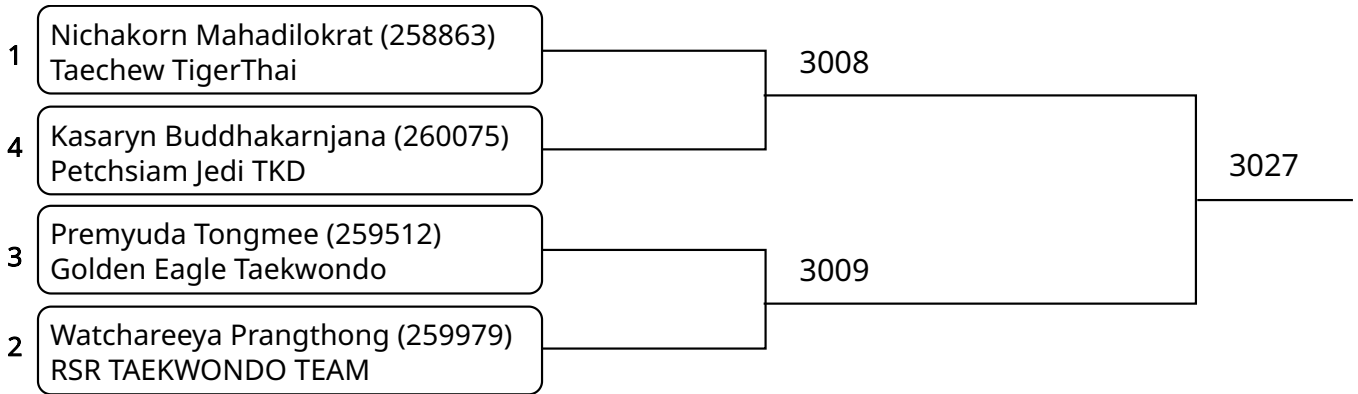

Kyorugi D 5-6Yrs Female -18kg G2 (entries: 4)