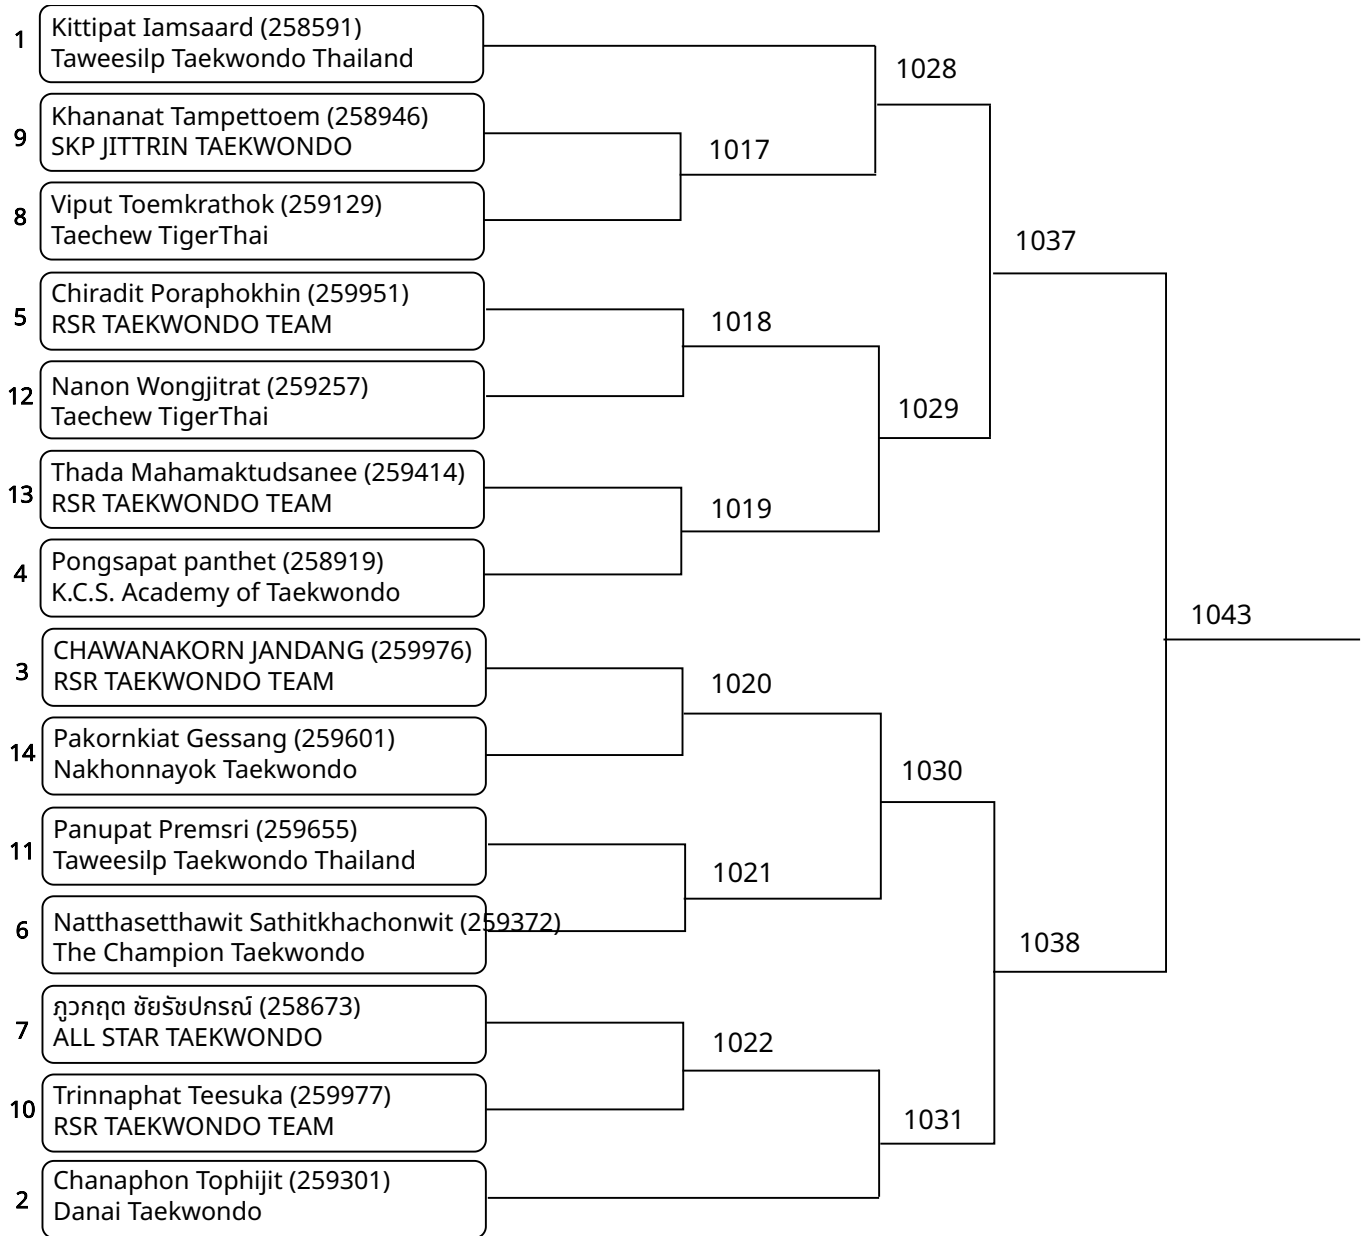

Kyorugi B 7-8Yrs Male 20-22kg (entries: 14)