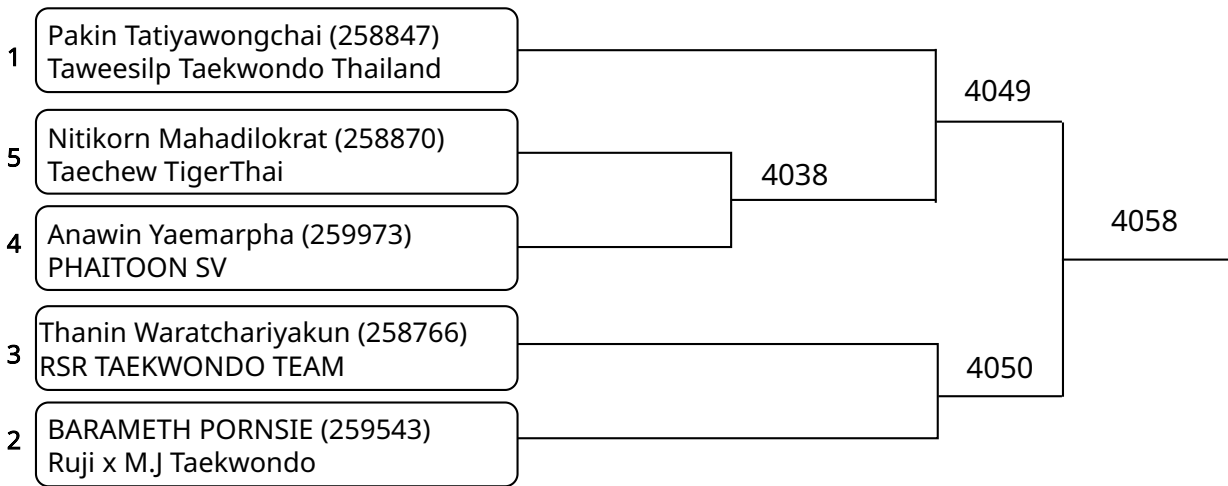

Kyorugi B 12-14Yrs Male 37-41kg (entries: 5)