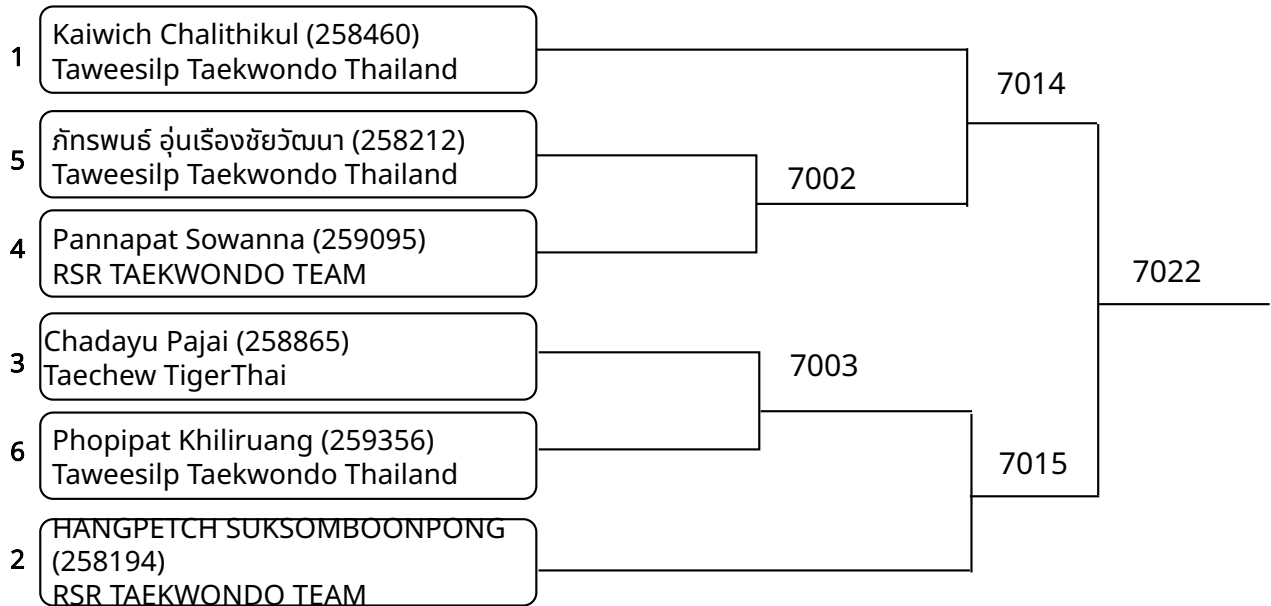

Kyorugi-PSS A 11-12Yrs Male 38-42kg (entries: 7)

Kyorugi-PSS A 11-12Yrs Male 42-46kg (entries: 8)

Kyorugi-PSS A 11-12Yrs Male 46kg+ (entries: 6)

Kyorugi-PSS A 12-14Yrs Female 37-41kg (entries: 12)

Kyorugi-PSS A 12-14Yrs Female 41-44kg (entries: 16)