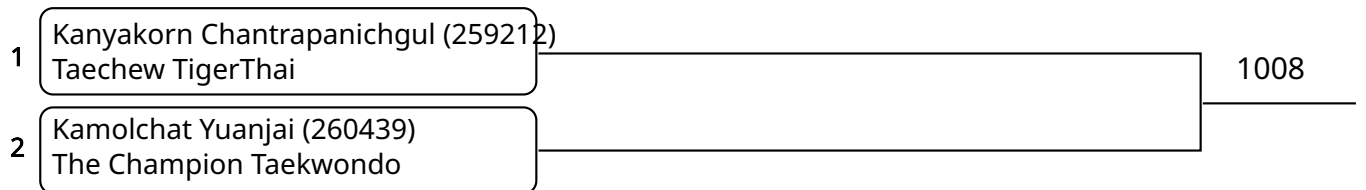

Kyorugi B 7-8Yrs Female -20kg (entries: 7)

Kyorugi B 7-8Yrs Female 20-22kg (entries: 3)

Kyorugi B 7-8Yrs Female 22-24kg (entries: 2)

Kyorugi B 7-8Yrs Female 24-27kg (entries: 2)

Kyorugi B 7-8Yrs Female 27-30kg (entries: 2)