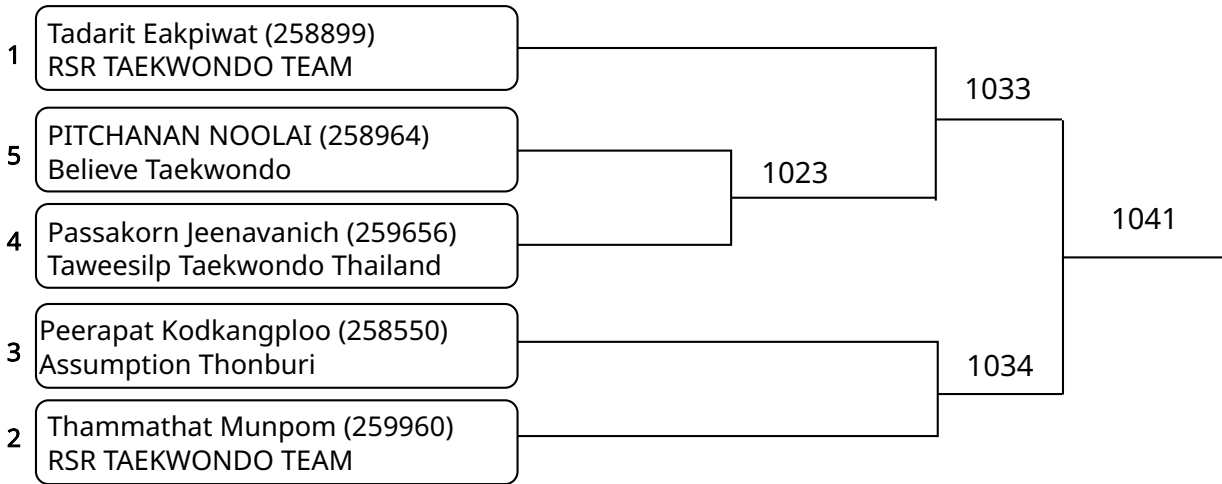

Kyorugi B 7-8Yrs Male -20kg (entries: 13)

Kyorugi B 7-8Yrs Male 20-22kg (entries: 14)

Kyorugi B 7-8Yrs Male 22-24kg (entries: 15)

Kyorugi B 7-8Yrs Male 24-27kg (entries: 5)

Kyorugi B 7-8Yrs Male 27-30kg (entries: 3)