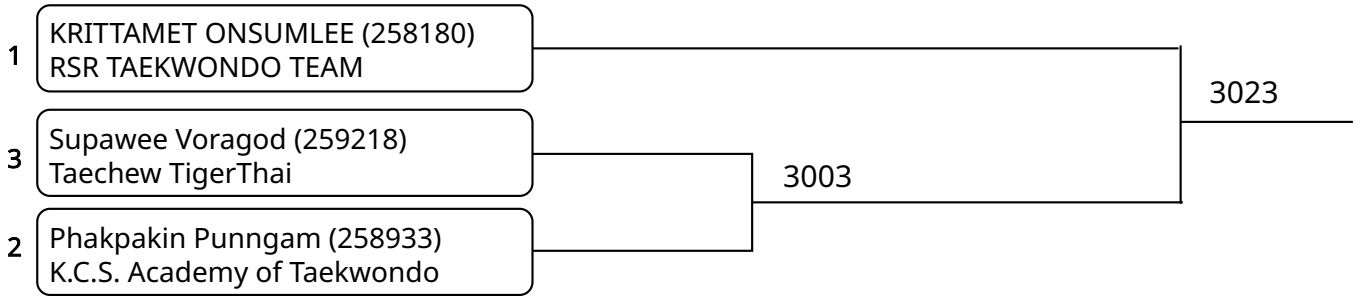

Kyorugi D 5-6Yrs Male 18-20kg G1 (entries: 3)