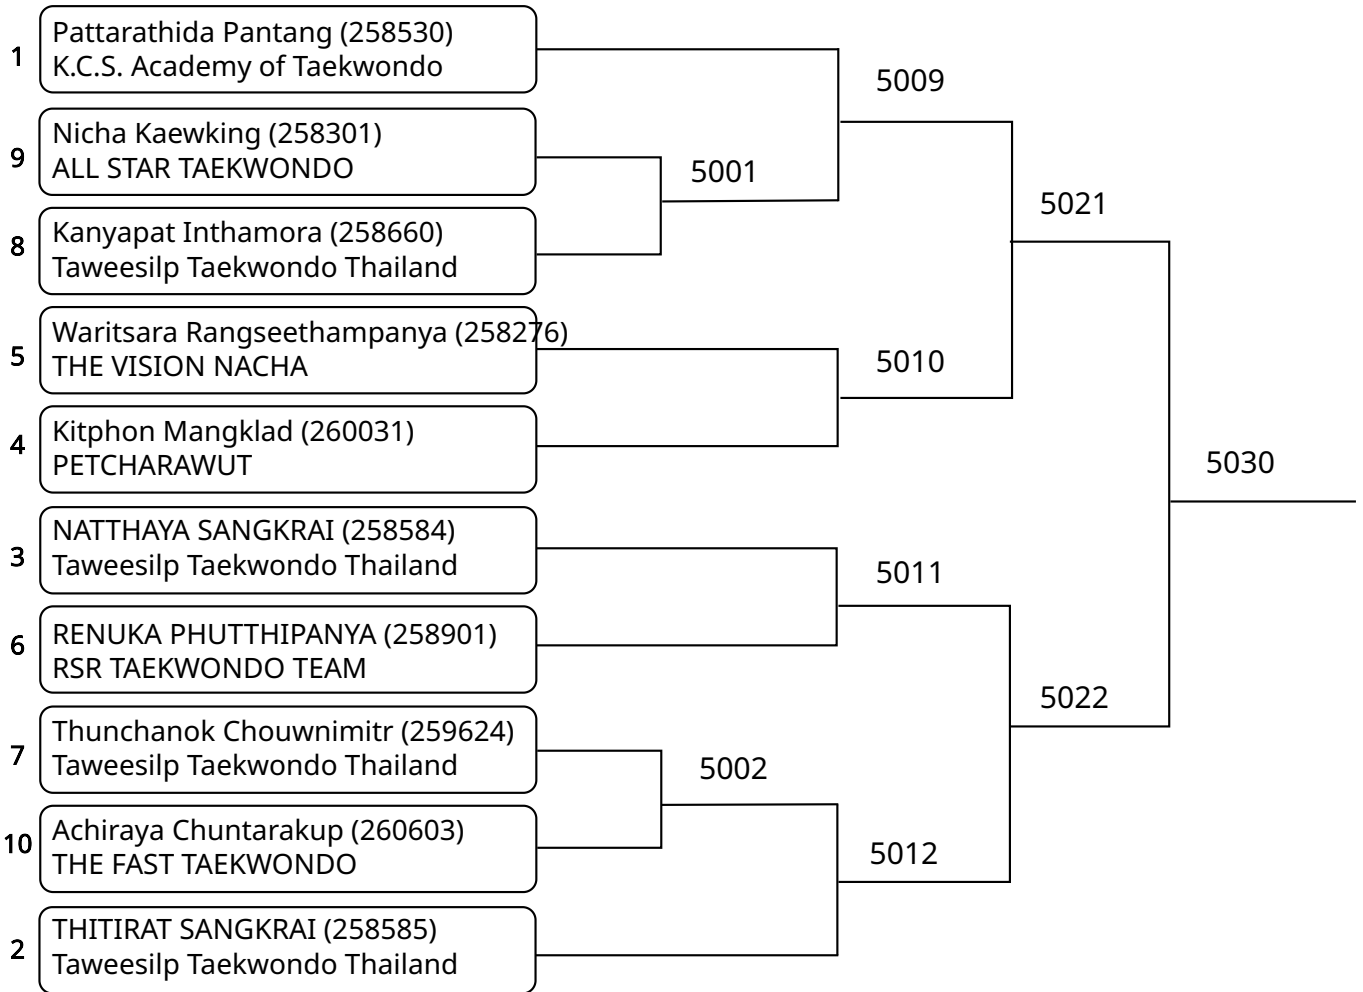

Kyorugi-PSS A 9-10Yrs Female -23kg (entries: 10)