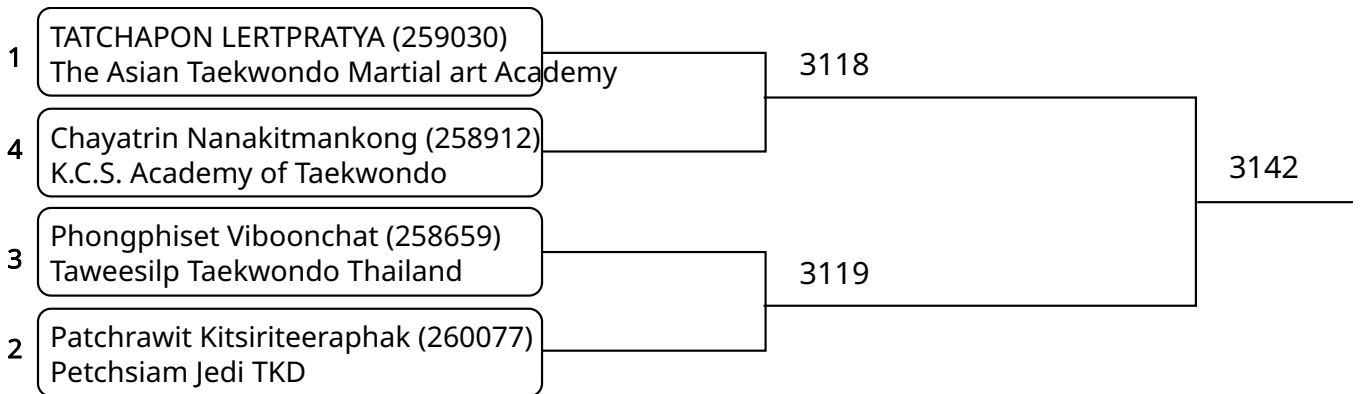

Kyorugi D 9-10Yrs Male -23kg G1 (entries: 4)