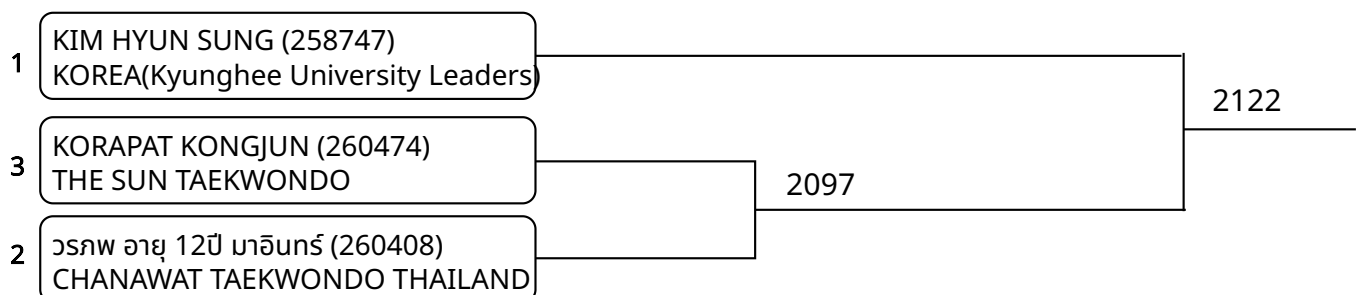

Kyorugi B 11-12Yrs Male 42-46kg (entries: 3)