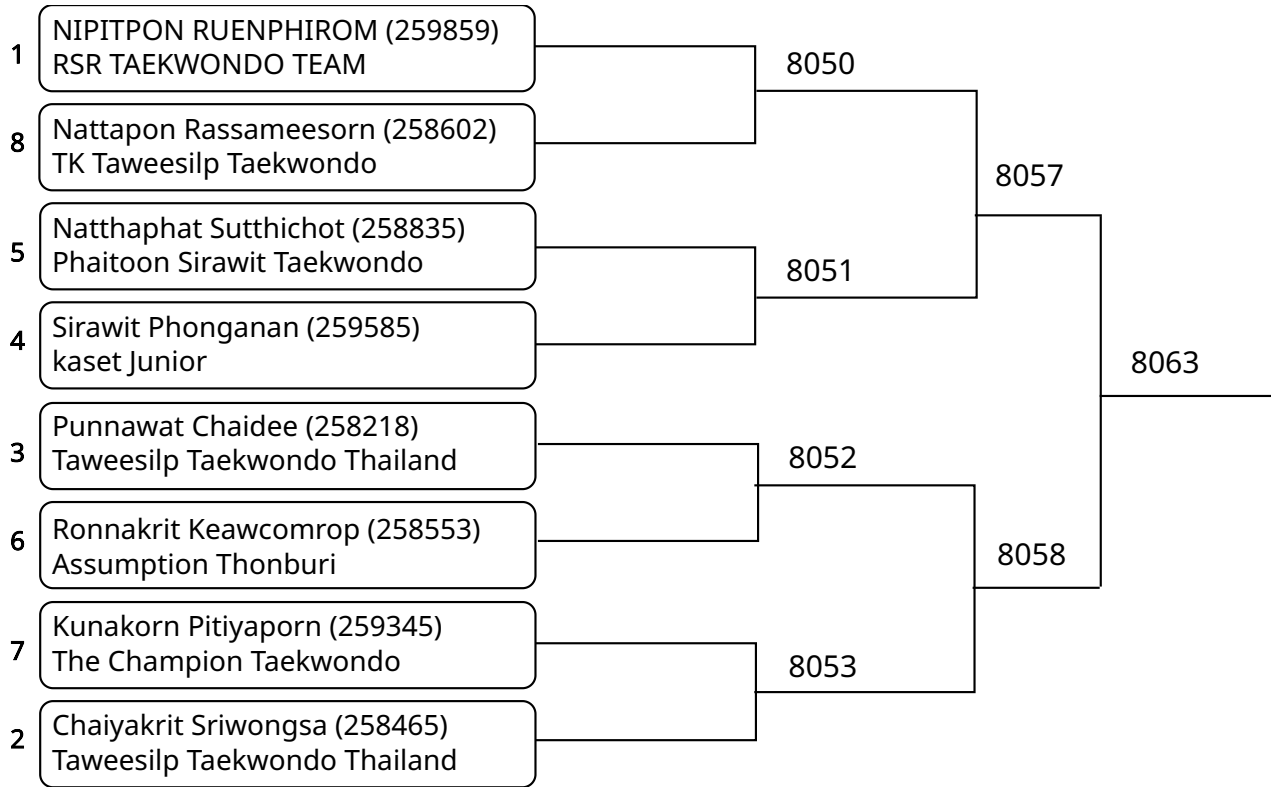

Kyorugi-PSS A 12-14Yrs Male 45-49kg (entries: 8)