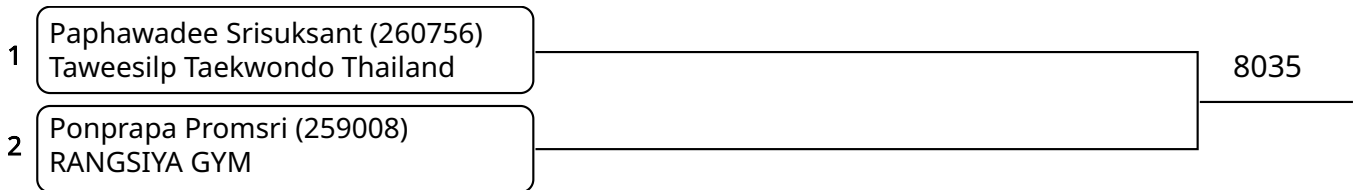

Kyorugi-PSS A 15-17Yrs Female 46-49kg (entries: 3)

Kyorugi-PSS A 15-17Yrs Female 49-52kg (entries: 2)

2026-02-07

Kyorugi-PSS A 15-17Yrs Female 52-55kg (entries: 3)

Kyorugi-PSS A 15-17Yrs Female 63-68kg (entries: 2)