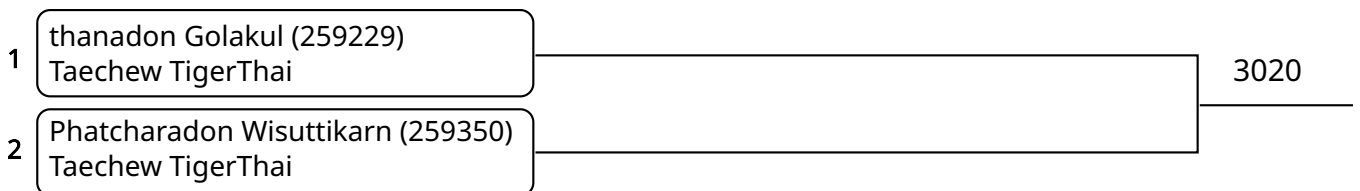

Kyorugi D 5-6Yrs Male 20-22kg (entries: 2)