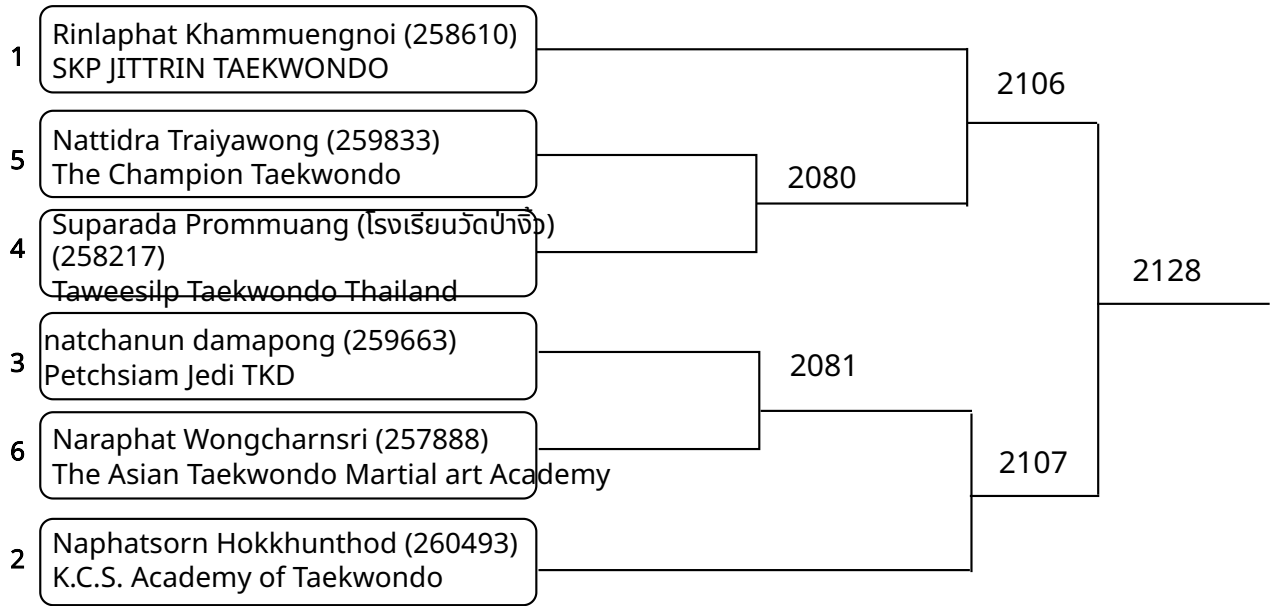

Kyorugi B 11-12Yrs Female 38-42kg (entries: 6)