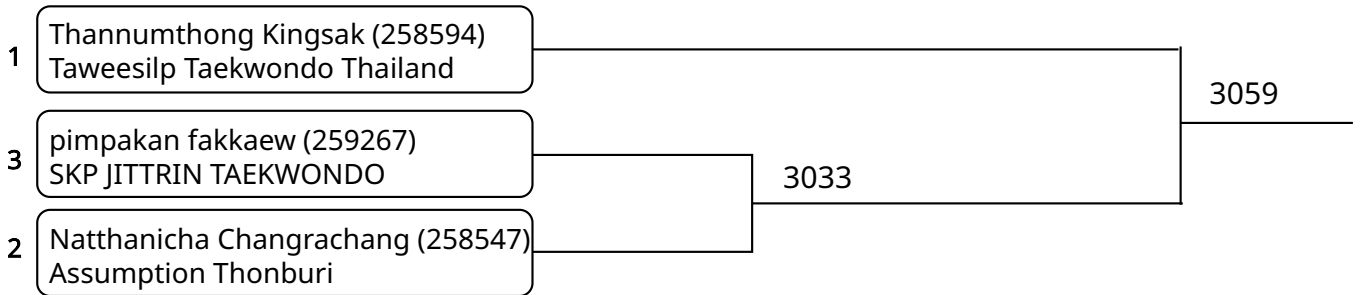

Kyorugi D 7-8Yrs Female -20kg G2 (entries: 3)