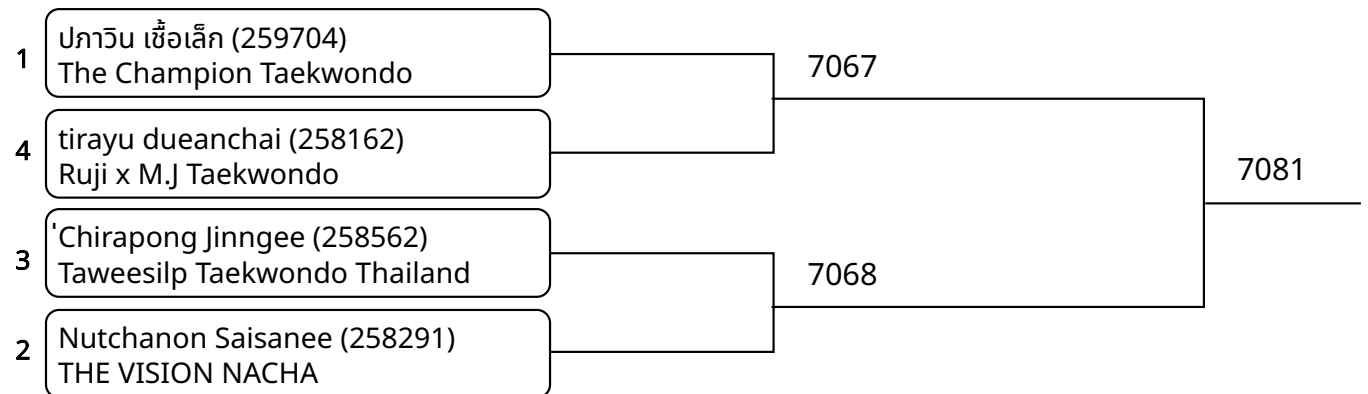

Kyorugi-PSS A 12-14Yrs Female 44-47kg (entries: 8)

Kyorugi-PSS A 12-14Yrs Male 37-41kg (entries: 12)

Kyorugi-PSS A 12-14Yrs Male 41-45kg (entries: 12)

Kyorugi-PSS A 15-17Yrs Male -45kg (entries: 4)

Kyorugi-PSS A 15-17Yrs Male 45-48kg (entries: 6)