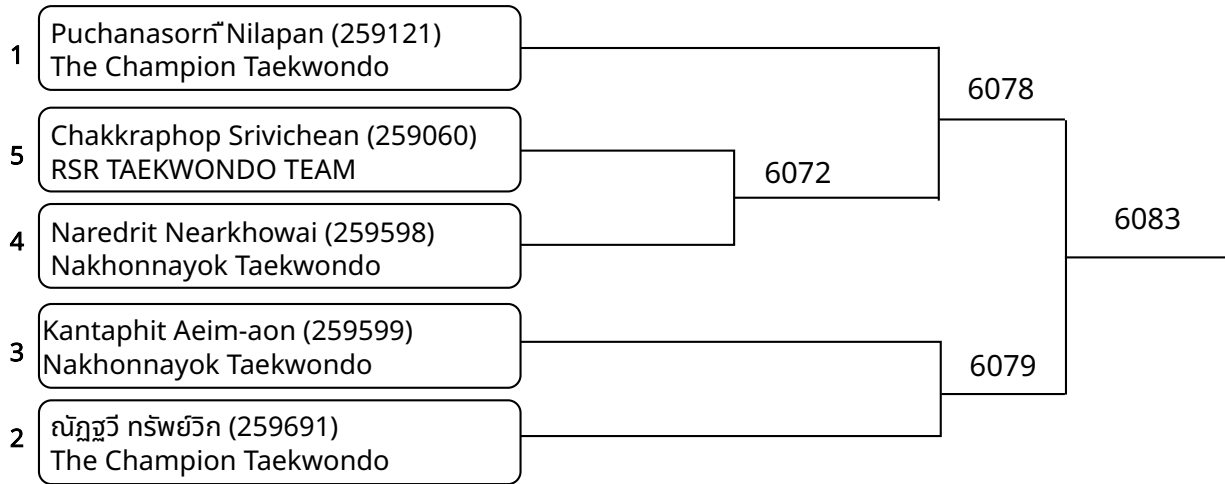

Kyorugi-PSS A 9-10Yrs Male 32-36kg (entries: 5)