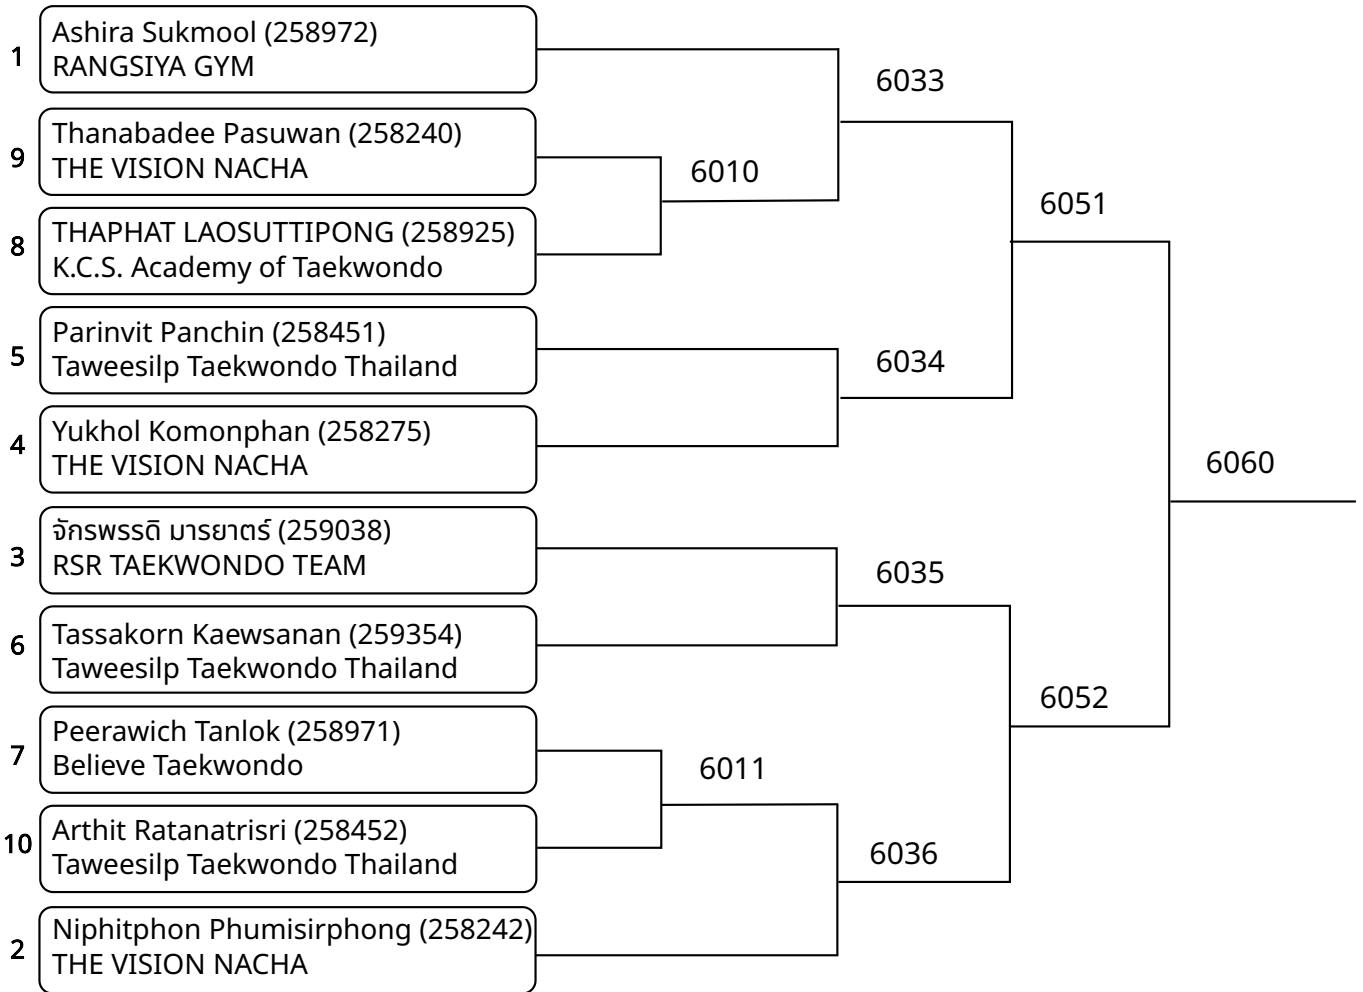

Kyorugi-PSS A 9-10Yrs Male -23kg (entries: 10)