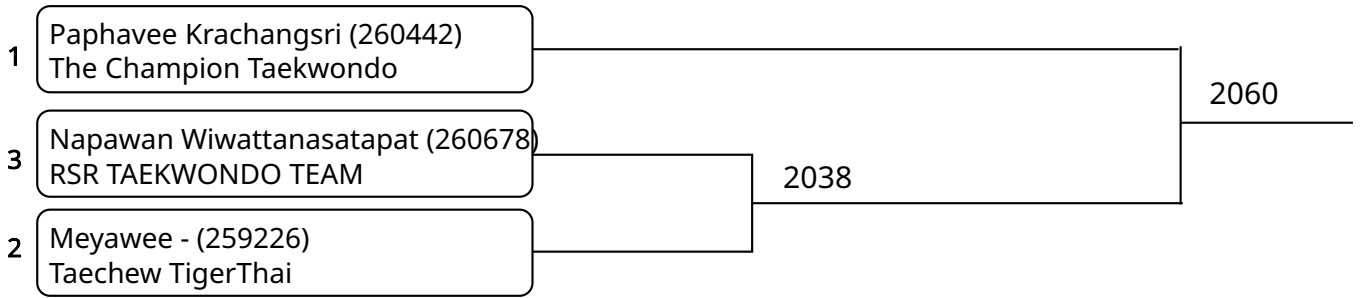

Kyorugi C 11-12Yrs Female 31-34kg (entries: 3)