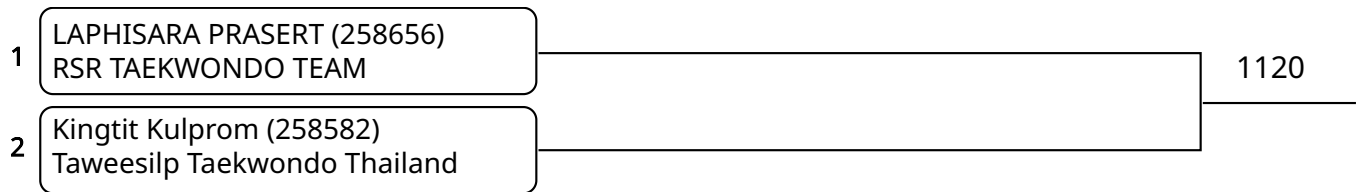

Kyorugi B 9-10Yrs Female 32-36kg (entries: 2)