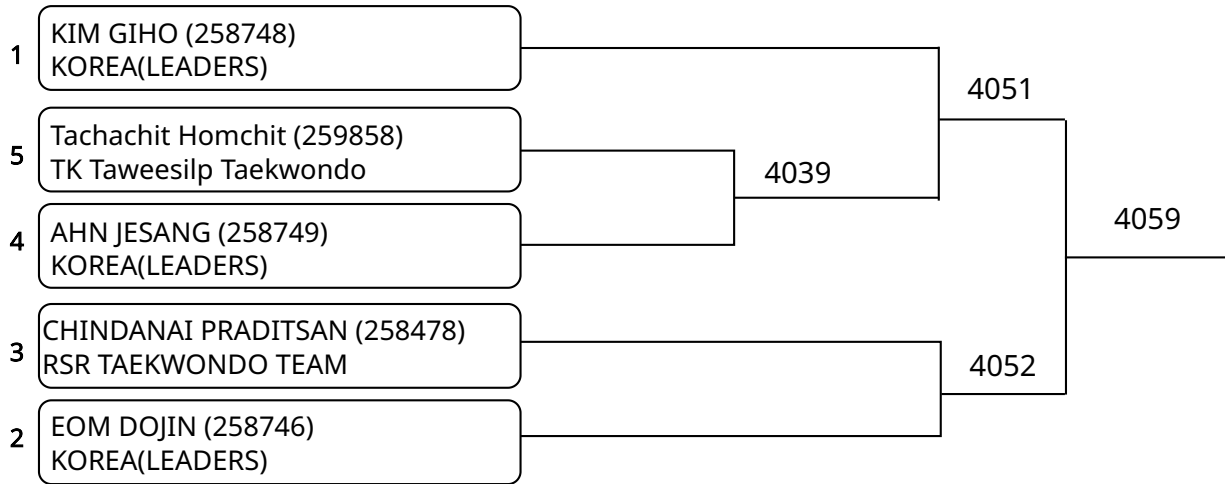

Kyorugi B 12-14Yrs Male 37-41kg (entries: 5)

Kyorugi B 12-14Yrs Male 41-45kg (entries: 4)

Kyorugi B 12-14Yrs Male 45-49kg (entries: 5)

Kyorugi B 12-14Yrs Male 53-57kg (entries: 3)

Kyorugi B 12-14Yrs Male 65kg+ (entries: 4)