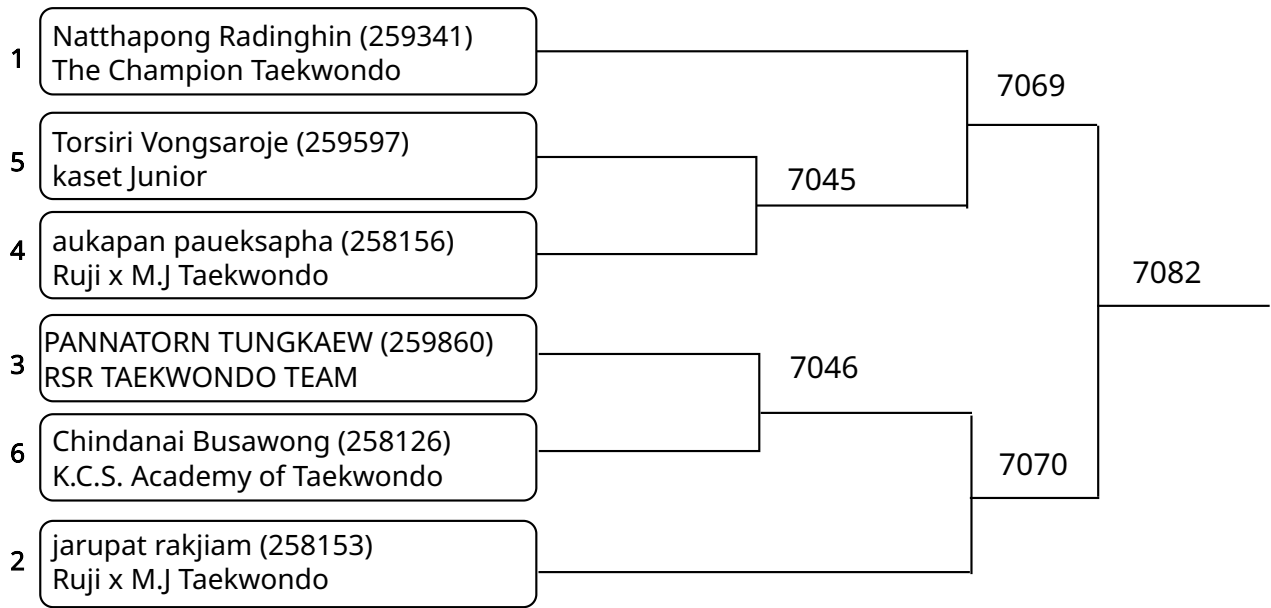

Kyorugi-PSS A 12-14Yrs Female 44-47kg (entries: 8)

Kyorugi-PSS A 12-14Yrs Male 37-41kg (entries: 12)

Kyorugi-PSS A 12-14Yrs Male 41-45kg (entries: 12)

Kyorugi-PSS A 15-17Yrs Male -45kg (entries: 4)

Kyorugi-PSS A 15-17Yrs Male 45-48kg (entries: 6)