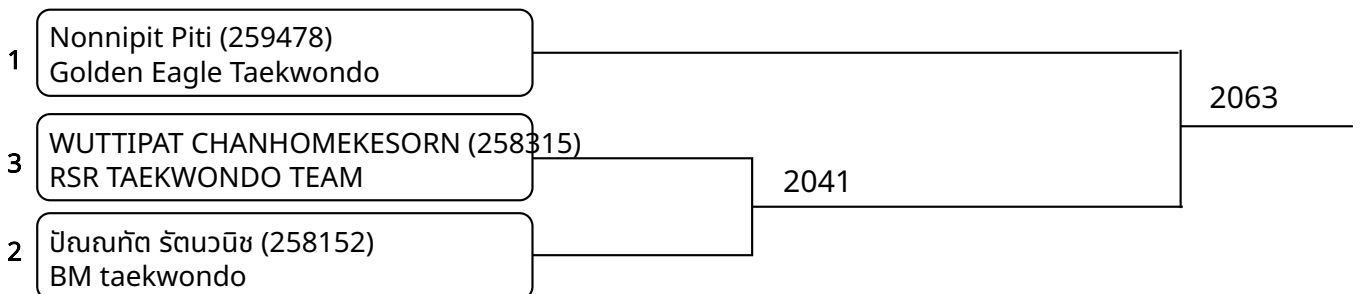

**Kyorugi C 11-12Yrs Male 46kg+** (entries: 2)

1	Thammawat Sosome (259684) SL Taekwondo Academy	2057
2	Kongkidakorn Saetan (260073) Taecheu TigerThai	

Kyorugi C 5-6Yrs Female -18kg (entries: 4)

1	NADA KWANMUANG (259870) RSR TAEKWONDO TEAM	2005	2016
4	APINYA YANJETSADAWONG (259455) JARAN TAEKWONDO THAILAND		
3	KANOKWAN SODSANGARUNNGAM (259952) RSR TAEKWONDO TEAM	2006	
2	Nannaphat Peawsa-ad (259441) PSD Academy Of Taekwondo		