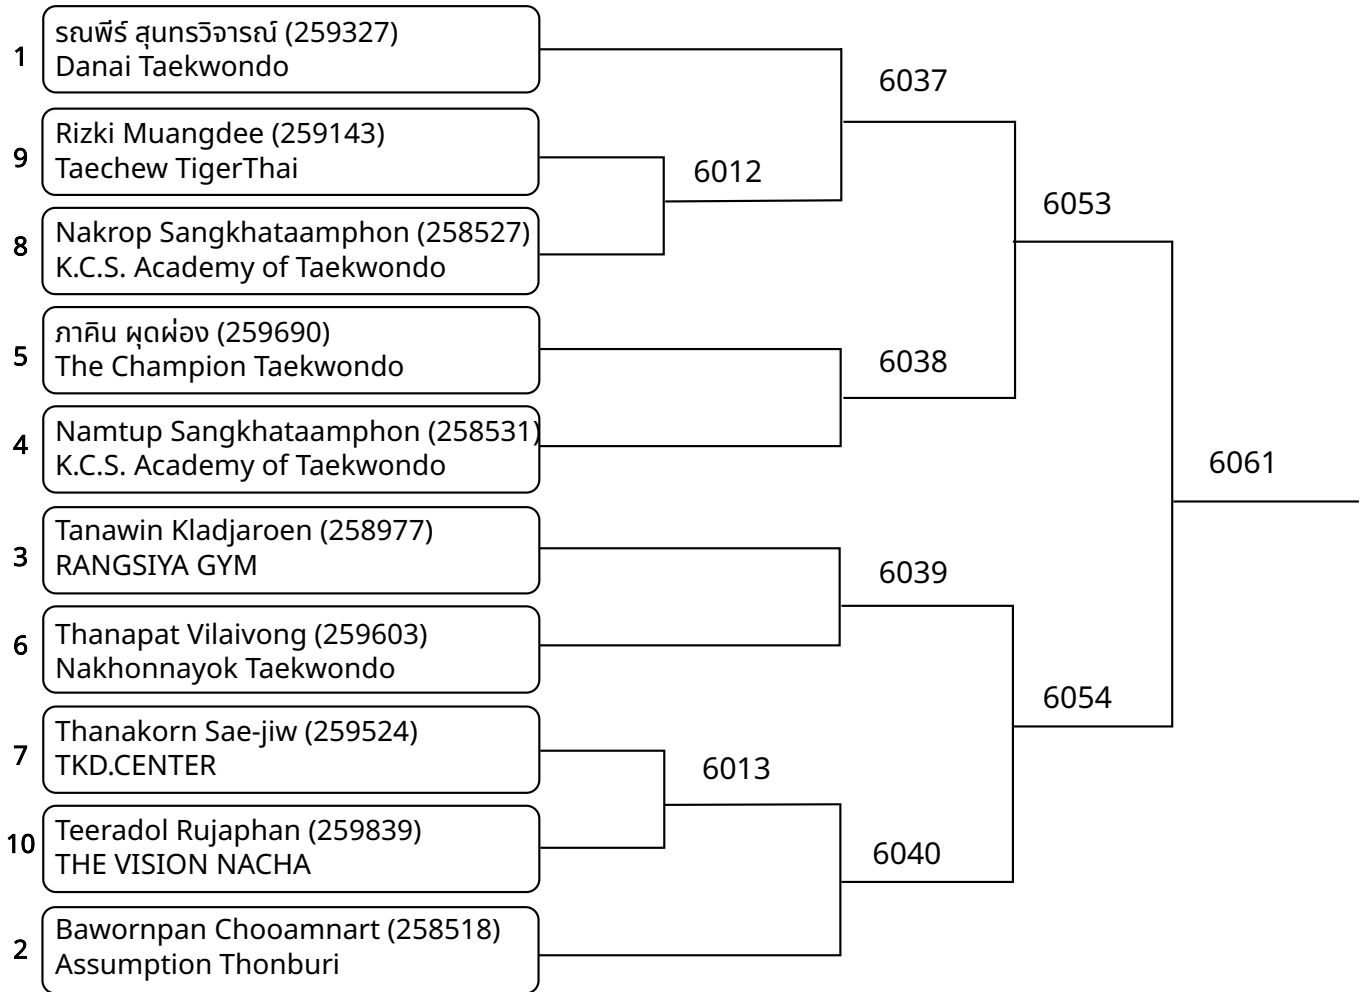

Kyorugi-PSS A 18Yrs+ Male 68-74kg (entries: 3)

Kyorugi-PSS A 9-10Yrs Male -23kg (entries: 10)

2026-02-07

Kyorugi-PSS A 9-10Yrs Male 23-25kg (entries: 24)

Kyorugi-PSS A 9-10Yrs Male 25-27kg (entries: 17)

Kyorugi-PSS A 9-10Yrs Male 27-29kg (entries: 10)