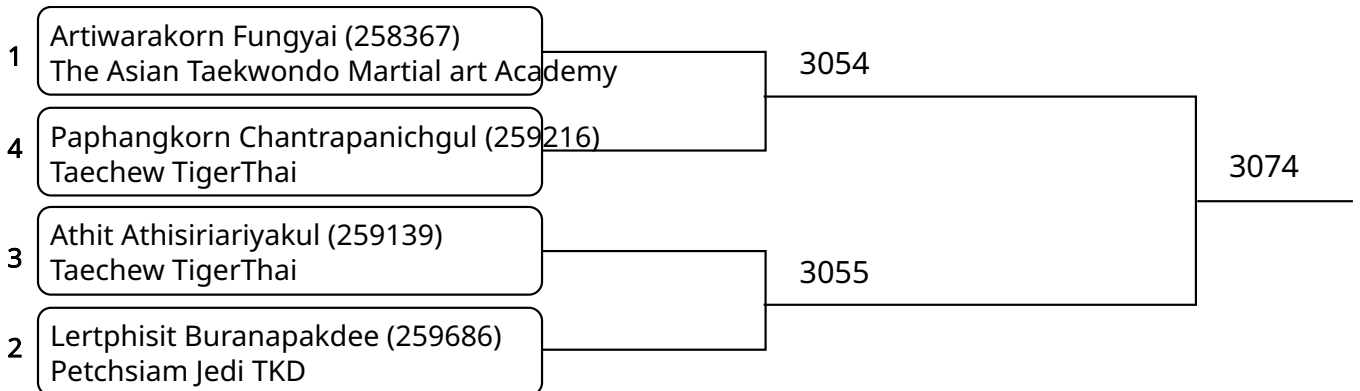

2026-02-07

Kyorugi D 7-8Yrs Male 20-22kg G2 (entries: 3)

Kyorugi D 7-8Yrs Male 22-24kg (entries: 4)

Kyorugi D 7-8Yrs Male 24-27kg G1 (entries: 4)

Kyorugi D 7-8Yrs Male 24-27kg G2 (entries: 3)

2026-02-07

Kyorugi D 7-8Yrs Male 27-30kg (entries: 4)