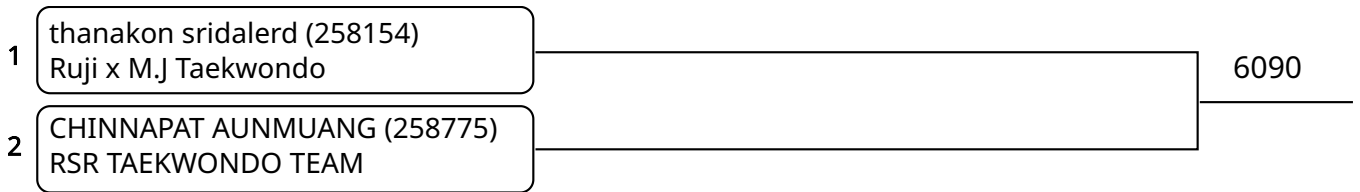

Kyorugi-PSS A 11-12Yrs Male 25-28kg (entries: 16)

Kyorugi-PSS A 12-14Yrs Male 65kg+ (entries: 4)

Kyorugi-PSS A 15-17Yrs Male 63-68kg (entries: 3)

Kyorugi-PSS A 15-17Yrs Male 68-73kg (entries: 2)

Kyorugi-PSS A 18Yrs+ Male 63-68kg (entries: 3)