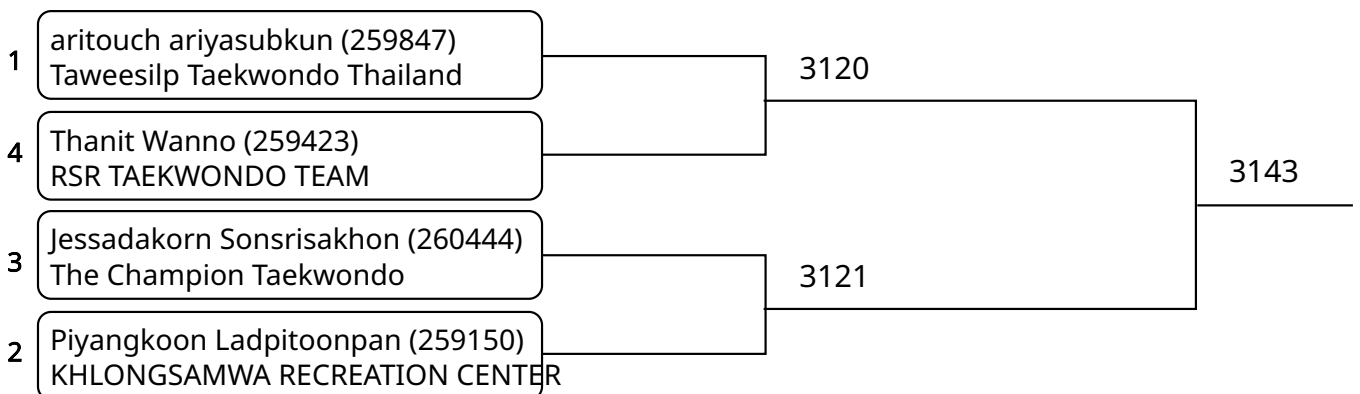

Kyorugi D 9-10Yrs Male -23kg G2 (entries: 4)