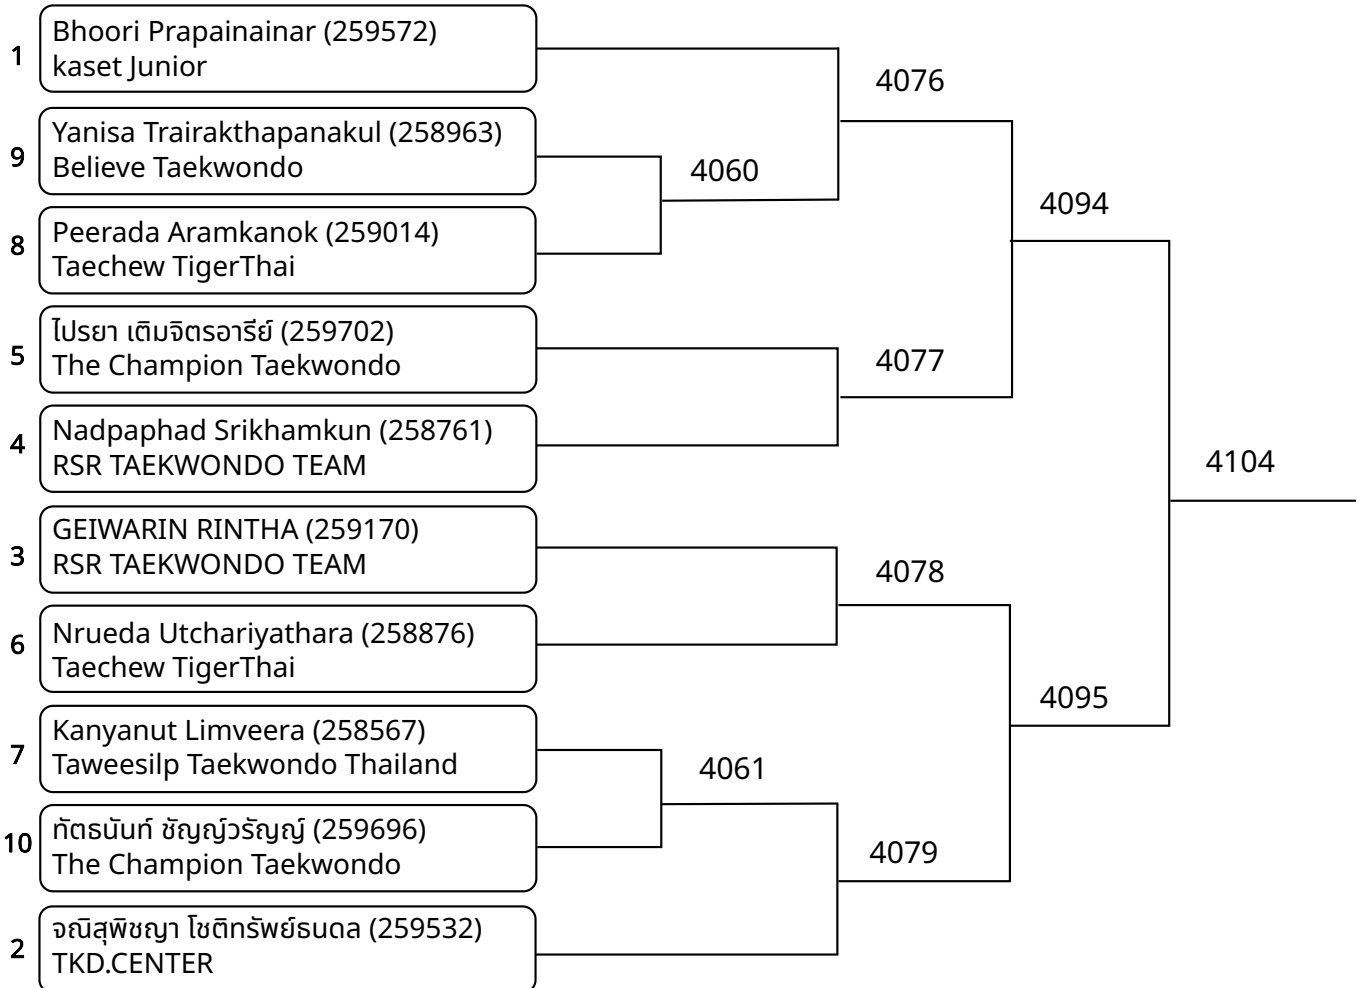

Kyorugi-PSS A 12-14Yrs Female 33-37kg (entries: 10)