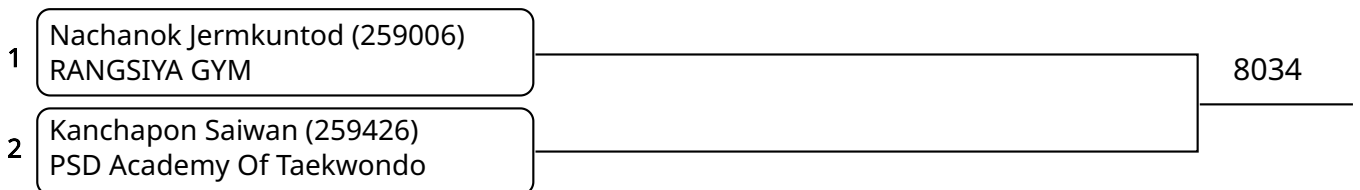

Kyorugi-PSS A 15-17Yrs Female 49-52kg (entries: 2)