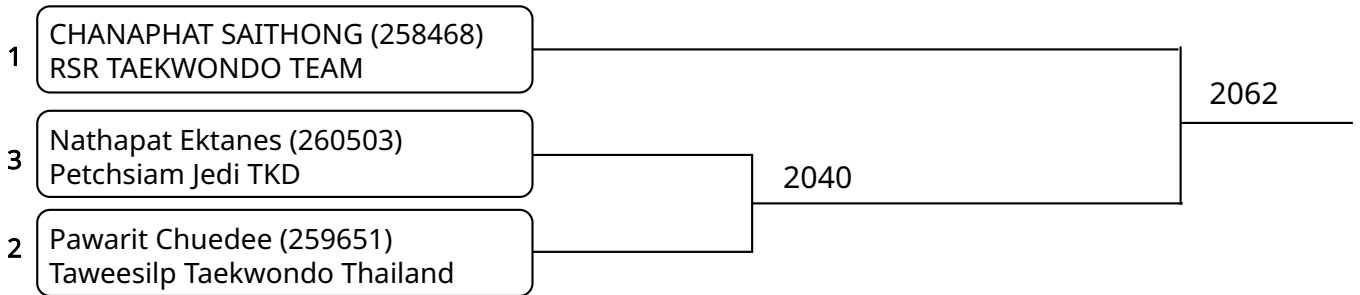

Kyorugi C 11-12Yrs Male 31-34kg (entries: 3)