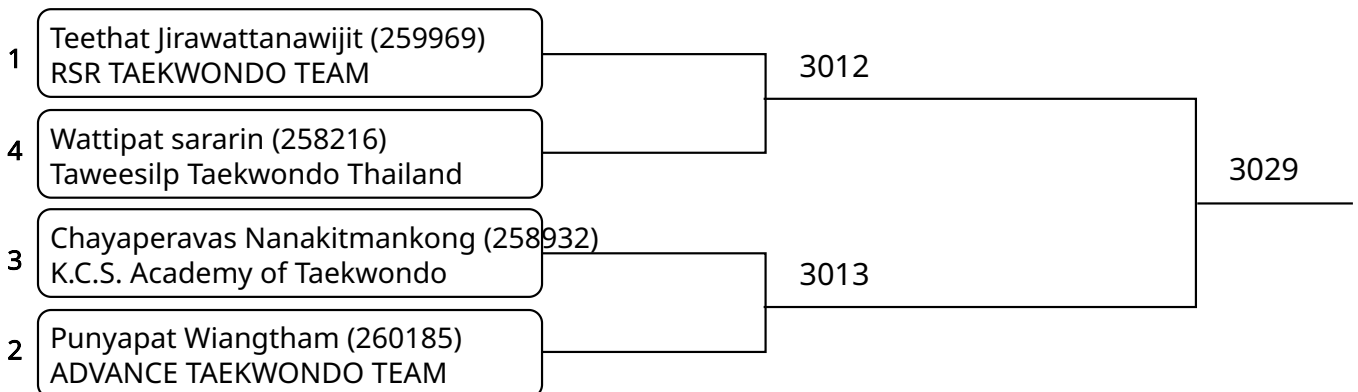

Kyorugi D 5-6Yrs Male -18kg G1 (entries: 4)