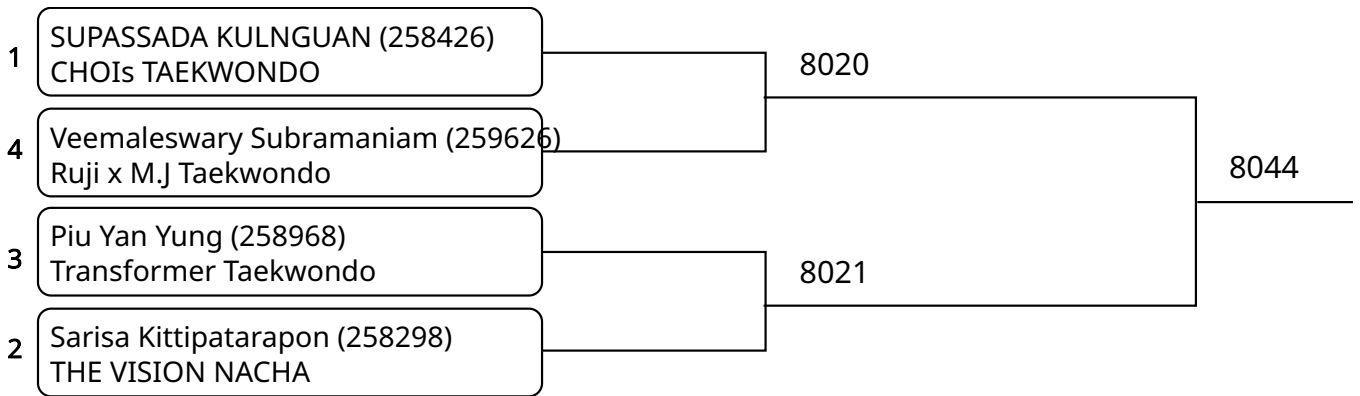

Kyorugi-PSS A 15-17Yrs Male 48-51kg (entries: 4)

Kyorugi-PSS A 15-17Yrs Male 51-55kg (entries: 8)

Kyorugi-PSS A 15-17Yrs Male 55-59kg (entries: 7)

Kyorugi-PSS A 15-17Yrs Male 59-63kg (entries: 5)

Kyorugi-PSS A 18Yrs+ Female 49-53kg (entries: 4)