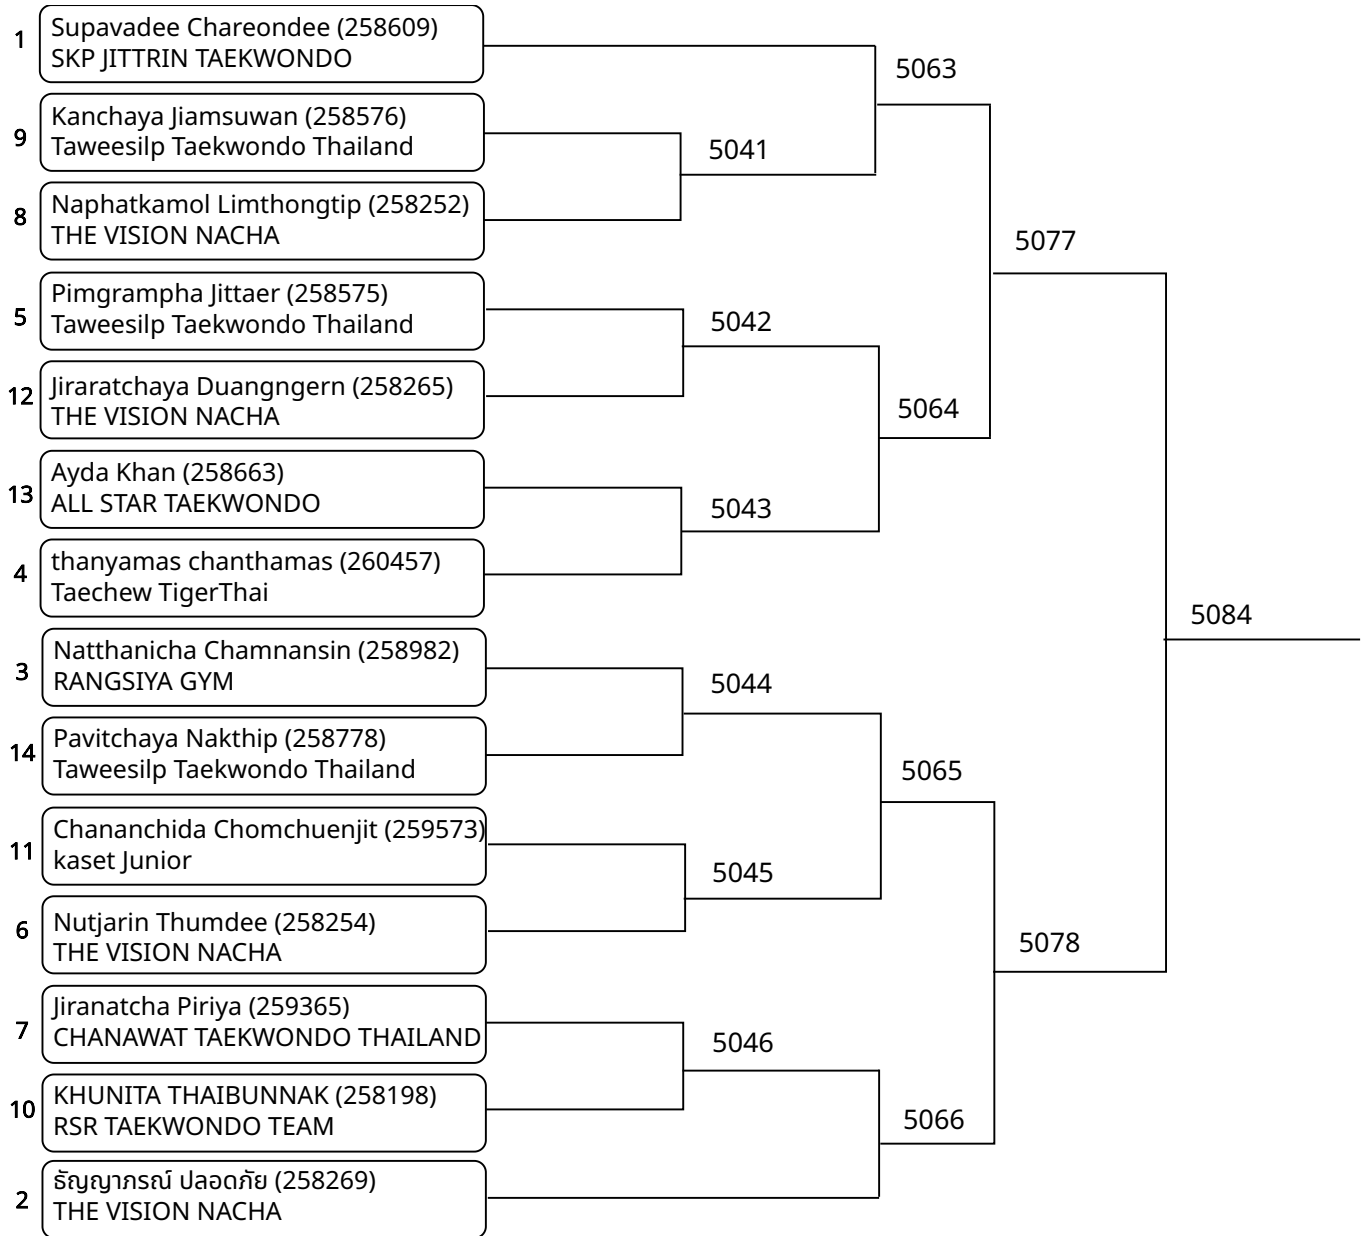

Kyorugi-PSS A 11-12Yrs Female -25kg (entries: 4)

Kyorugi-PSS A 11-12Yrs Female 25-28kg (entries: 11)

Kyorugi-PSS A 11-12Yrs Female 31-34kg (entries: 14)

Kyorugi-PSS A 11-12Yrs Female 34-38kg (entries: 10)