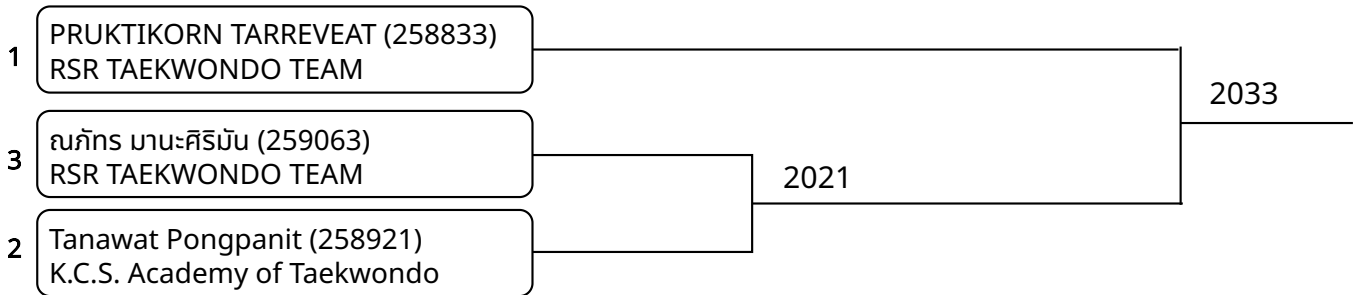

Kyorugi C 9-10Yrs Male 40kg+ (entries: 3)