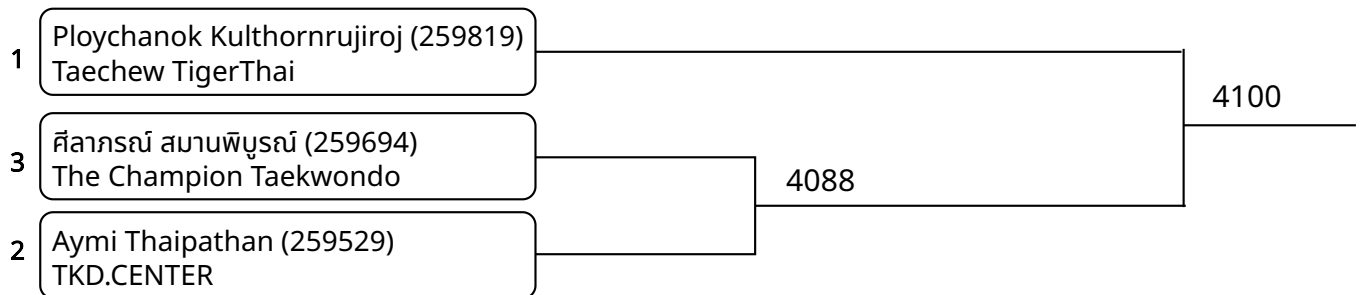

Kyorugi B 5-6Yrs Female 18-20kg (entries: 4)

Kyorugi B 5-6Yrs Male -18kg (entries: 4)

Kyorugi B 5-6Yrs Male 20-22kg (entries: 3)

Kyorugi-PSS A 11-12Yrs Female 28-31kg (entries: 13)

Kyorugi-PSS A 12-14Yrs Female -29kg (entries: 3)