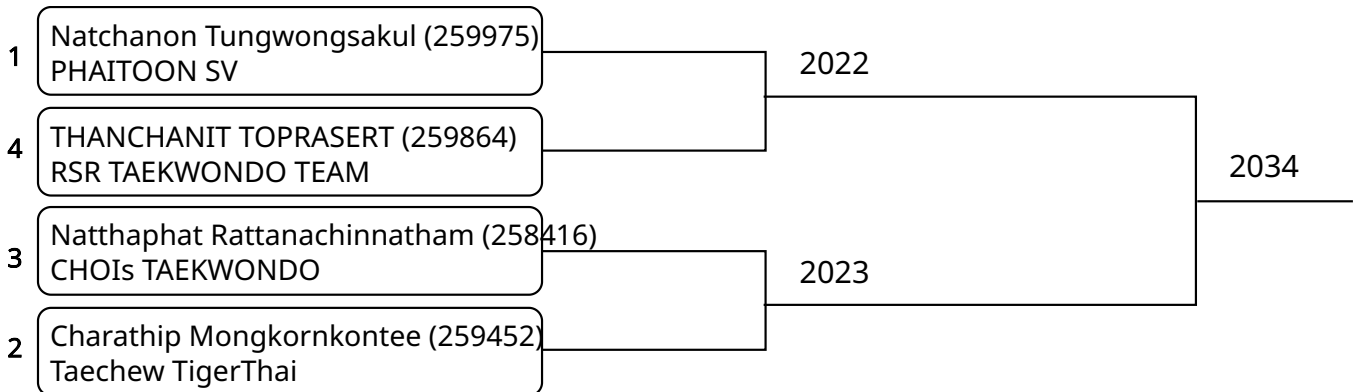

Kyorugi C 9-10Yrs Male 23-25kg G1 (entries: 4)