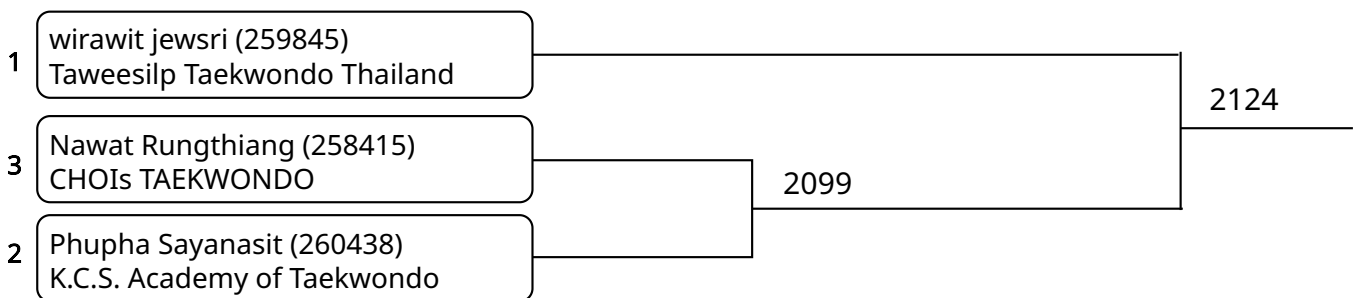

Kyorugi C 9-10Yrs Male 27-29kg G2 (entries: 3)