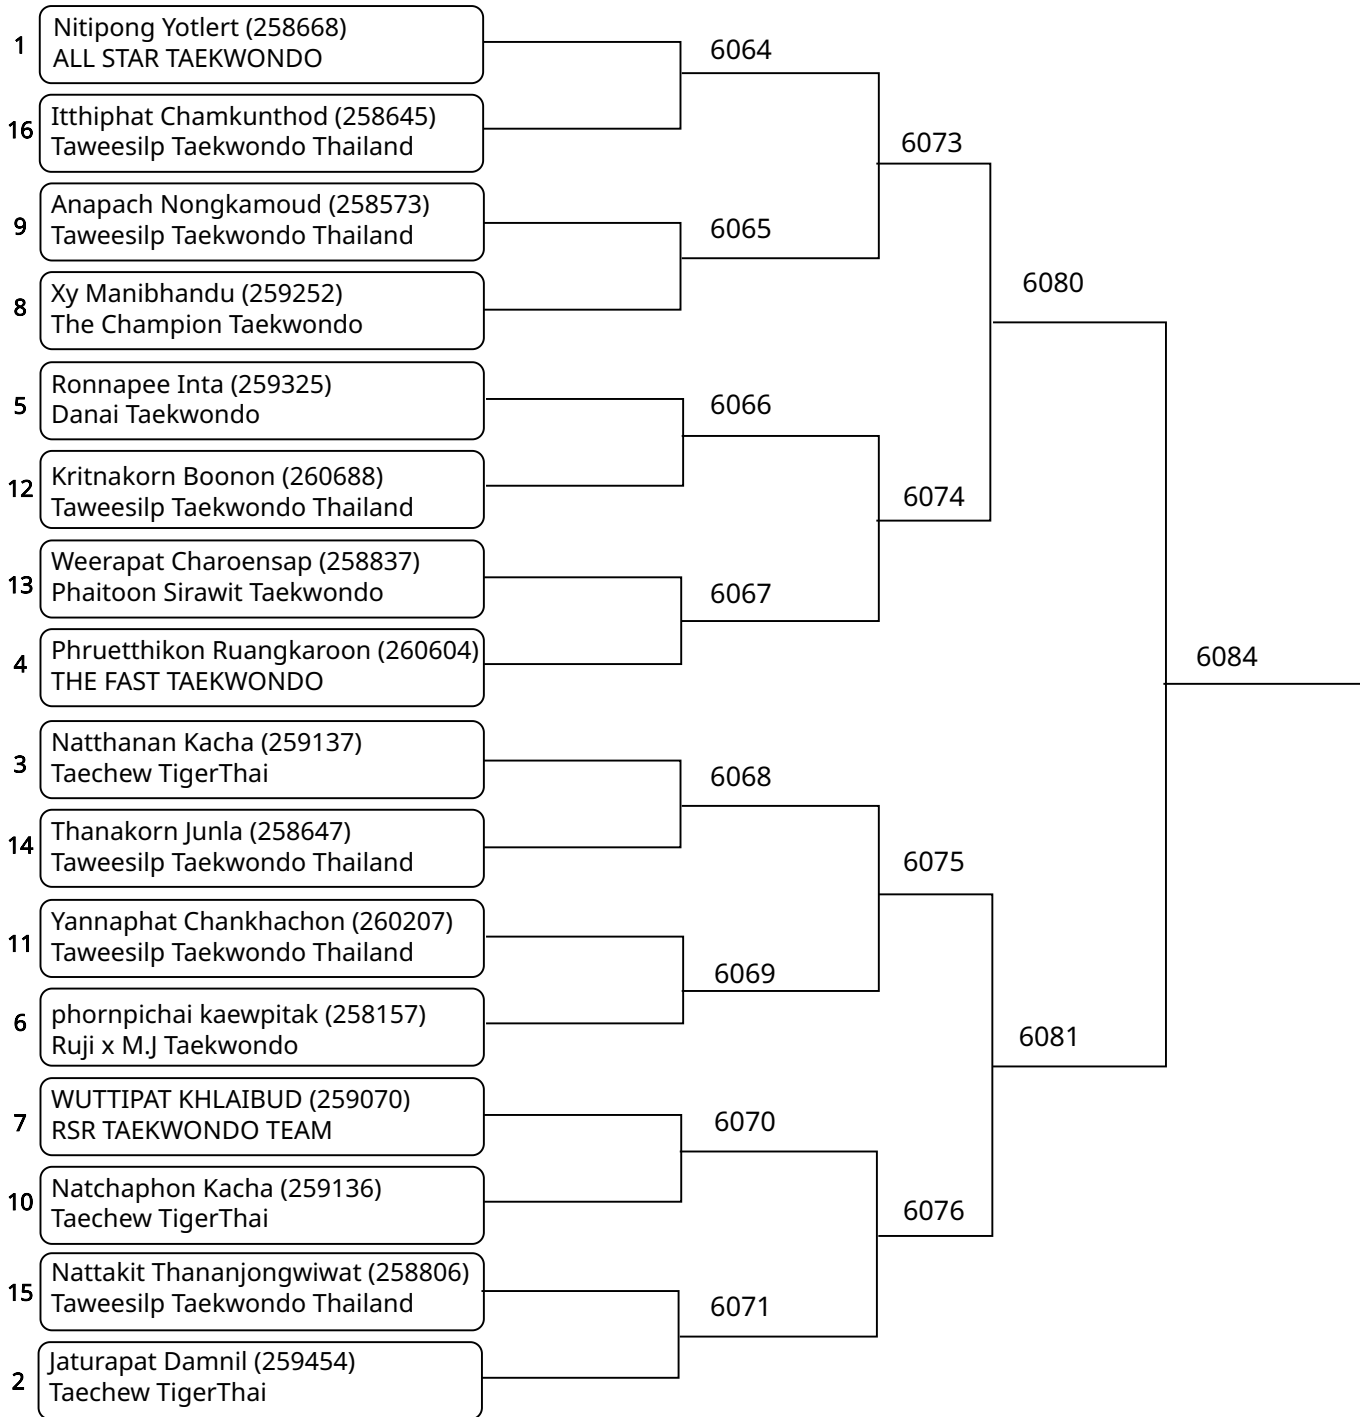

2026-02-07

Kyorugi-PSS A 11-12Yrs Male 25-28kg (entries: 16)