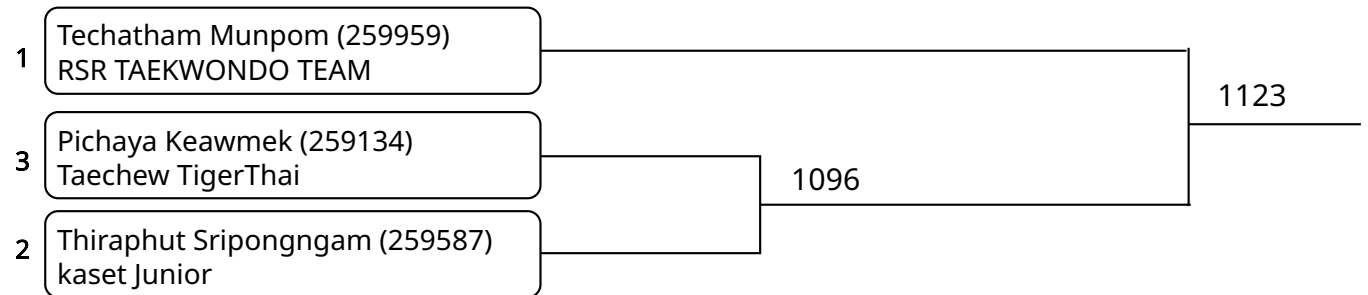

Kyorugi B 9-10Yrs Male 27-29kg (entries: 3)