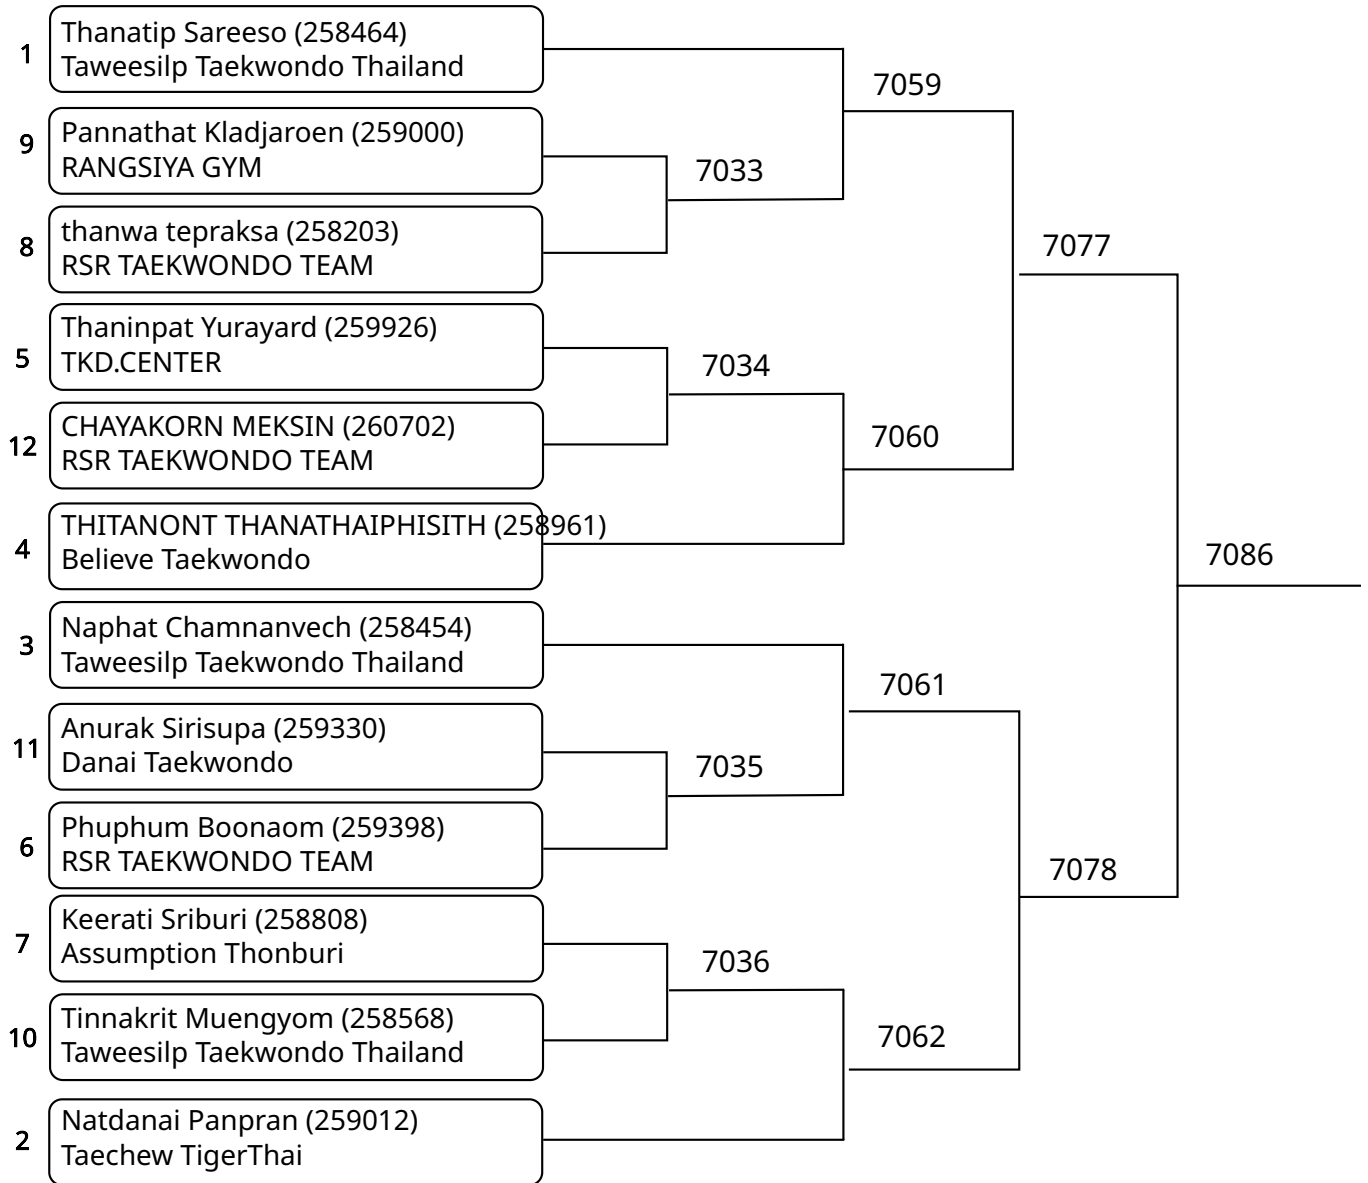

Kyorugi-PSS A 12-14Yrs Female 44-47kg (entries: 8)

Kyorugi-PSS A 12-14Yrs Male 37-41kg (entries: 12)

Kyorugi-PSS A 12-14Yrs Male 41-45kg (entries: 12)

Kyorugi-PSS A 15-17Yrs Male -45kg (entries: 4)

Kyorugi-PSS A 15-17Yrs Male 45-48kg (entries: 6)