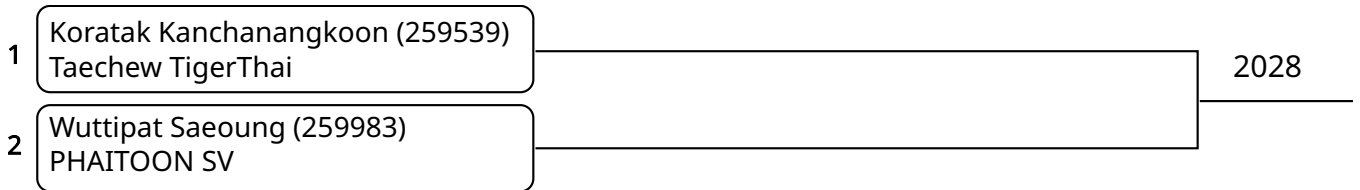

Kyorugi C 9-10Yrs Male -23kg G2 (entries: 2)