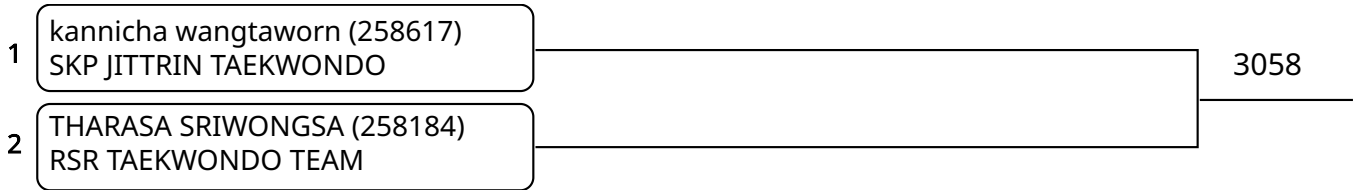

Kyorugi D 7-8Yrs Female -20kg G2 (entries: 3)

Kyorugi D 7-8Yrs Female -20kg G3 (entries: 3)

Kyorugi D 7-8Yrs Female 20-22kg G1 (entries: 4)

Kyorugi D 7-8Yrs Female 20-22kg G2 (entries: 3)

Kyorugi D 7-8Yrs Female 22-24kg (entries: 2)