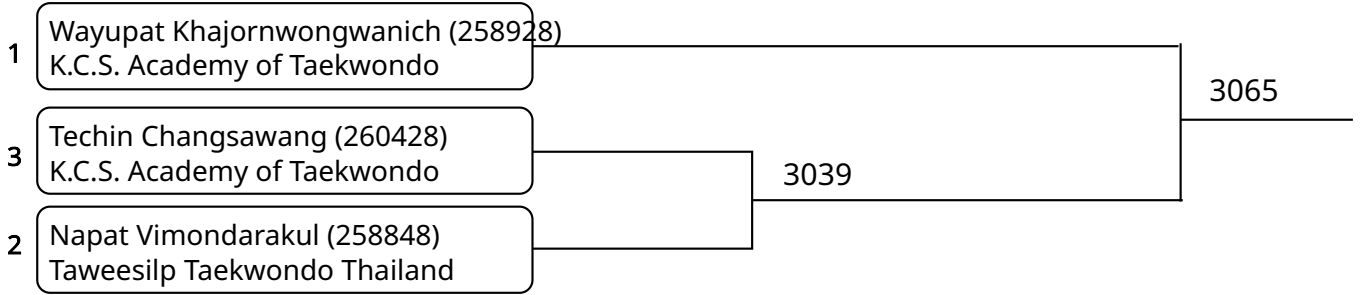

2026-02-07

Kyorugi D 7-8Yrs Male 20-22kg G2 (entries: 3)