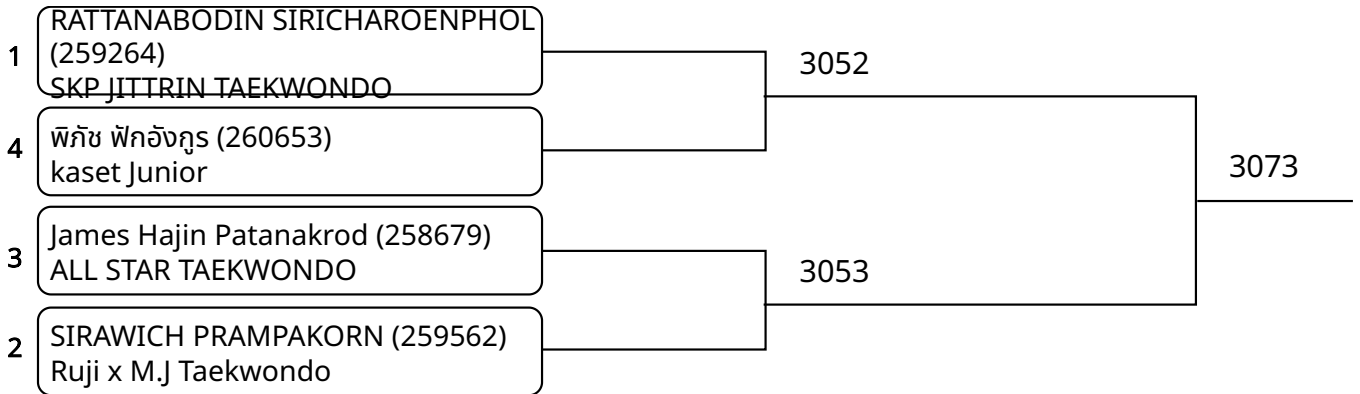

Kyorugi D 7-8Yrs Male 22-24kg (entries: 4)