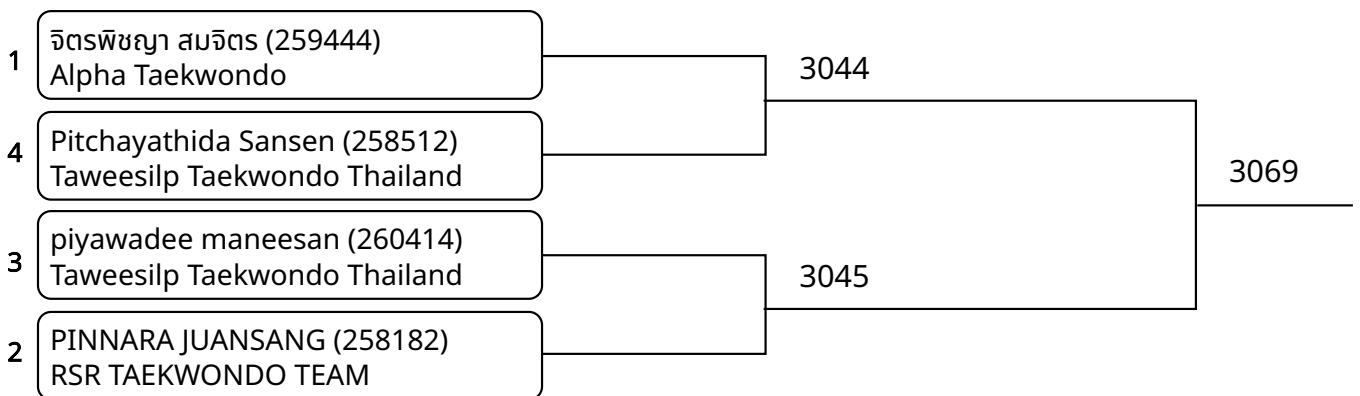

Kyorugi D 7-8Yrs Female 20-22kg G1 (entries: 4)