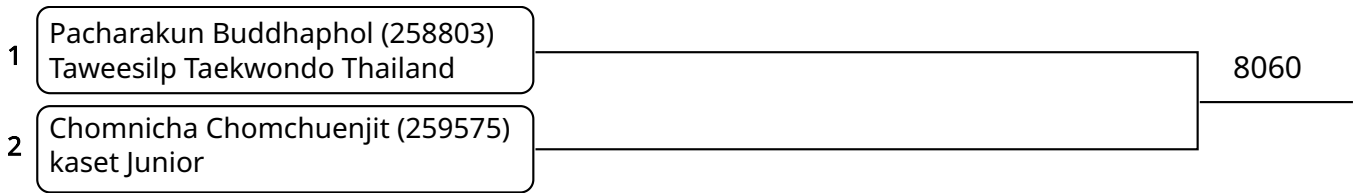

Kyorugi-PSS A 12-14Yrs Male 45-49kg (entries: 8)

Kyorugi-PSS A 12-14Yrs Male 49-53kg (entries: 6)

Kyorugi-PSS A 15-17Yrs Female -42kg (entries: 4)

Kyorugi-PSS A 15-17Yrs Female 42-44kg (entries: 2)

Kyorugi-PSS A 15-17Yrs Female 44-46kg (entries: 2)