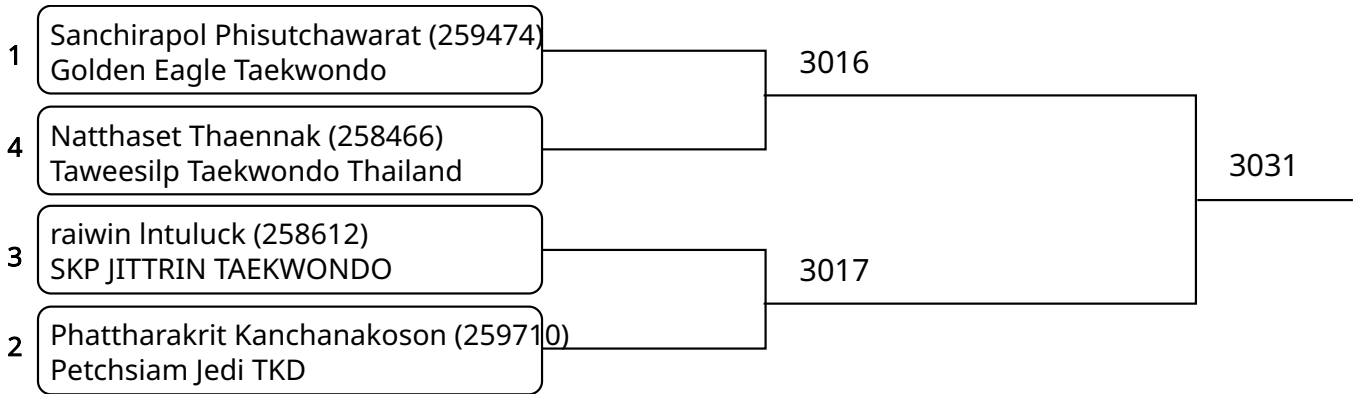

Kyorugi D 5-6Yrs Male -18kg G3 (entries: 4)