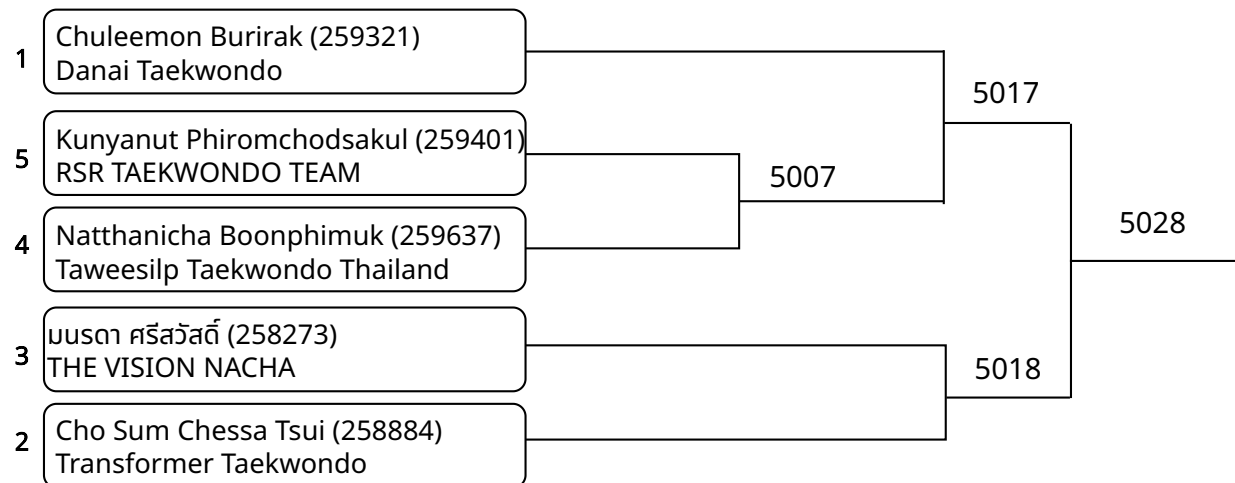

2026-02-07

Kyorugi-PSS A 11-12Yrs Male 28-31kg (entries: 20)

Kyorugi-PSS A 9-10Yrs Female -23kg (entries: 10)

Kyorugi-PSS A 9-10Yrs Female 23-25kg (entries: 12)

Kyorugi-PSS A 9-10Yrs Female 25-27kg (entries: 5)