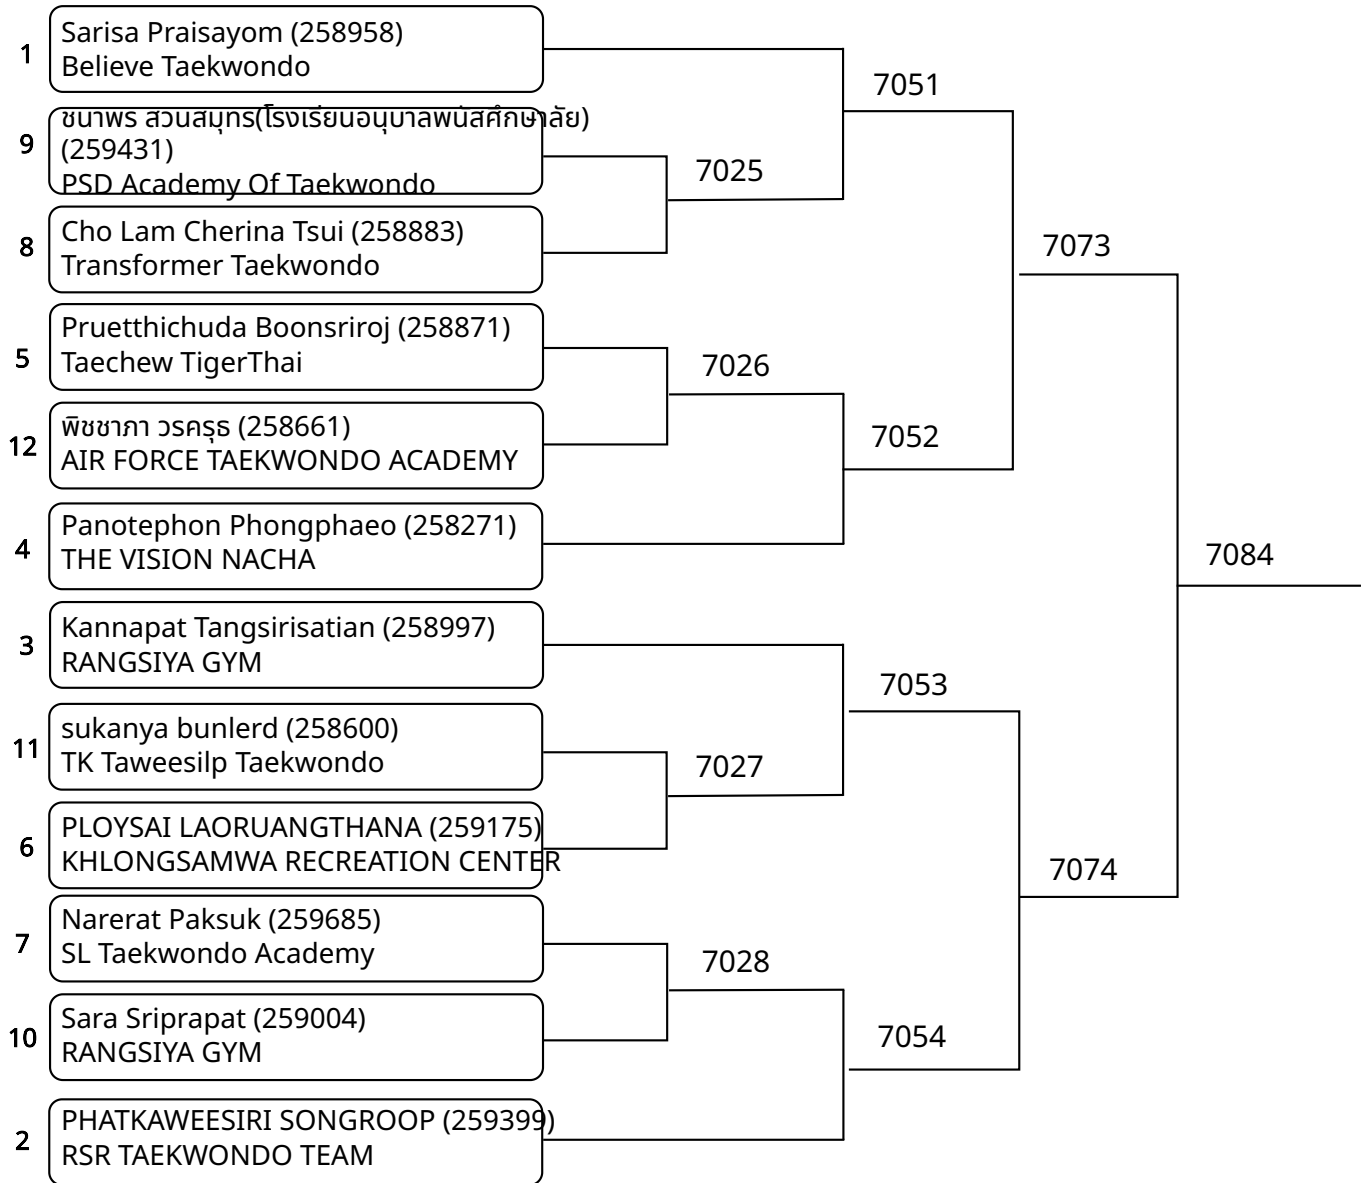

Kyorugi-PSS A 11-12Yrs Male 38-42kg (entries: 7)

Kyorugi-PSS A 11-12Yrs Male 42-46kg (entries: 8)

Kyorugi-PSS A 11-12Yrs Male 46kg+ (entries: 6)

Kyorugi-PSS A 12-14Yrs Female 37-41kg (entries: 12)

Kyorugi-PSS A 12-14Yrs Female 41-44kg (entries: 16)