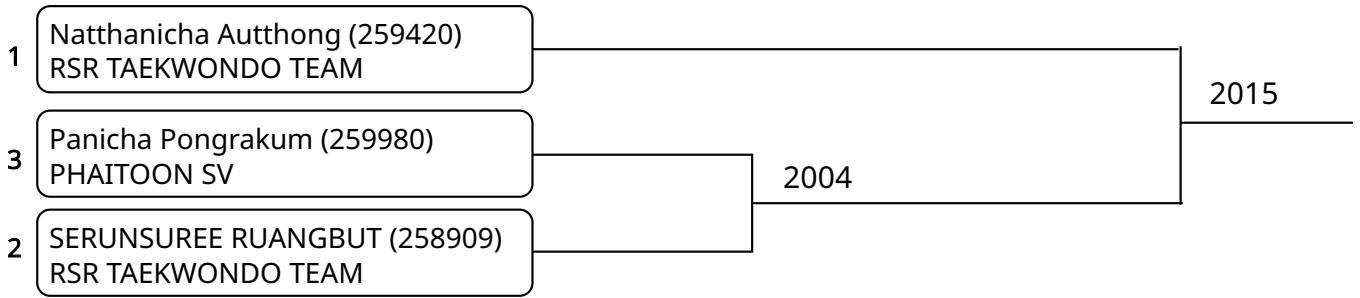

Kyorugi C 9-10Yrs Female 32-36kg (entries: 3)