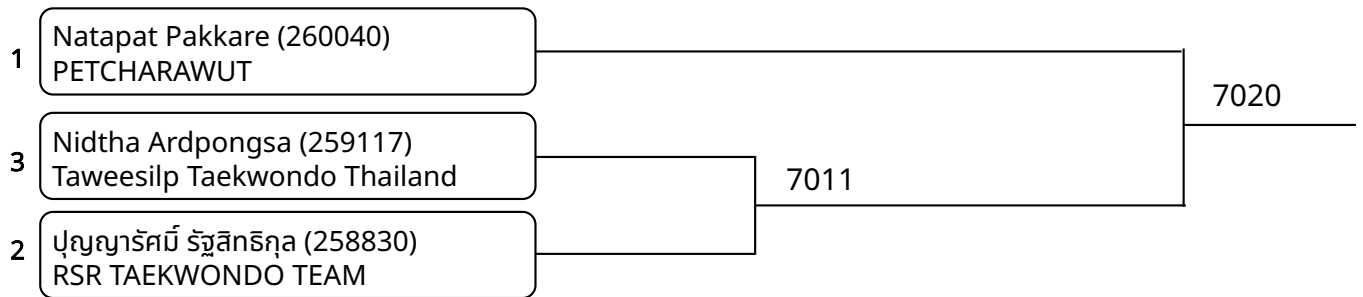

Kyorugi-PSS A 9-10Yrs Male 29-32kg (entries: 7)

Kyorugi-PSS A 9-10Yrs Male 32-36kg (entries: 5)

Kyorugi-PSS A 9-10Yrs Male 36-40kg (entries: 3)

Kyorugi-PSS A 11-12Yrs Female 38-42kg (entries: 5)

Kyorugi-PSS A 11-12Yrs Female 46kg+ (entries: 3)