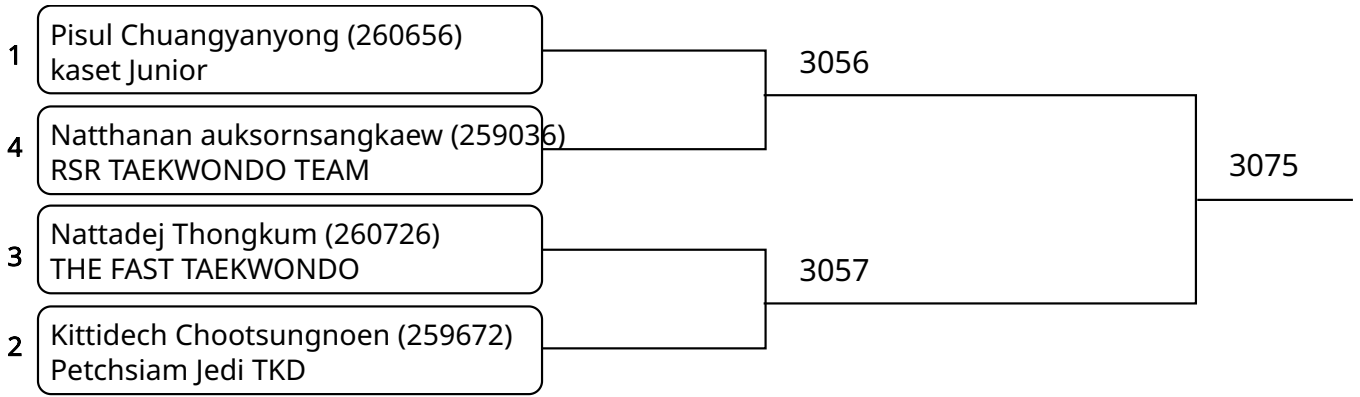

2026-02-07

Kyorugi D 7-8Yrs Male 20-22kg G2 (entries: 3)

Kyorugi D 7-8Yrs Male 22-24kg (entries: 4)

Kyorugi D 7-8Yrs Male 24-27kg G1 (entries: 4)

Kyorugi D 7-8Yrs Male 24-27kg G2 (entries: 3)

2026-02-07

Kyorugi D 7-8Yrs Male 27-30kg (entries: 4)