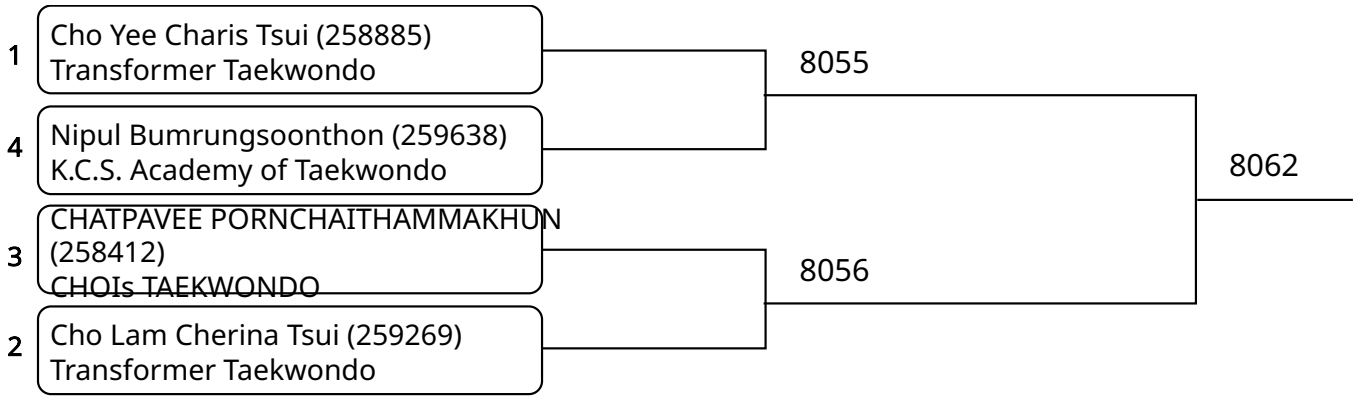

Kyorugi-PSS A 15-17Yrs Female -42kg (entries: 4)