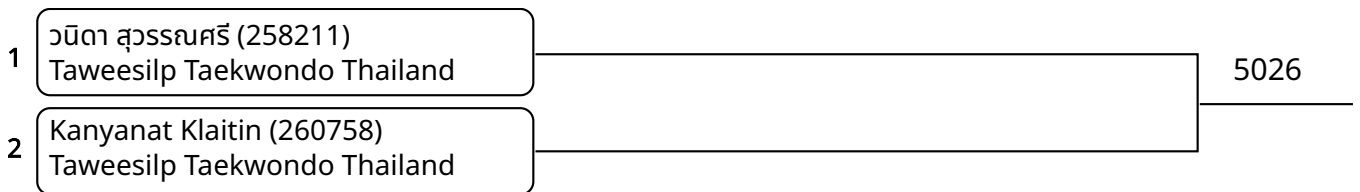

Kyorugi-PSS A 9-10Yrs Female 32-36kg (entries: 2)