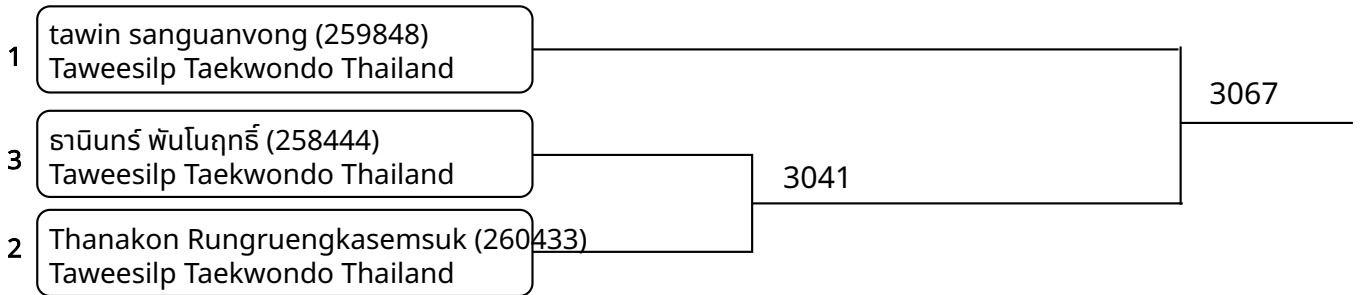

Kyorugi D 7-8Yrs Male 34-38kg (entries: 3)