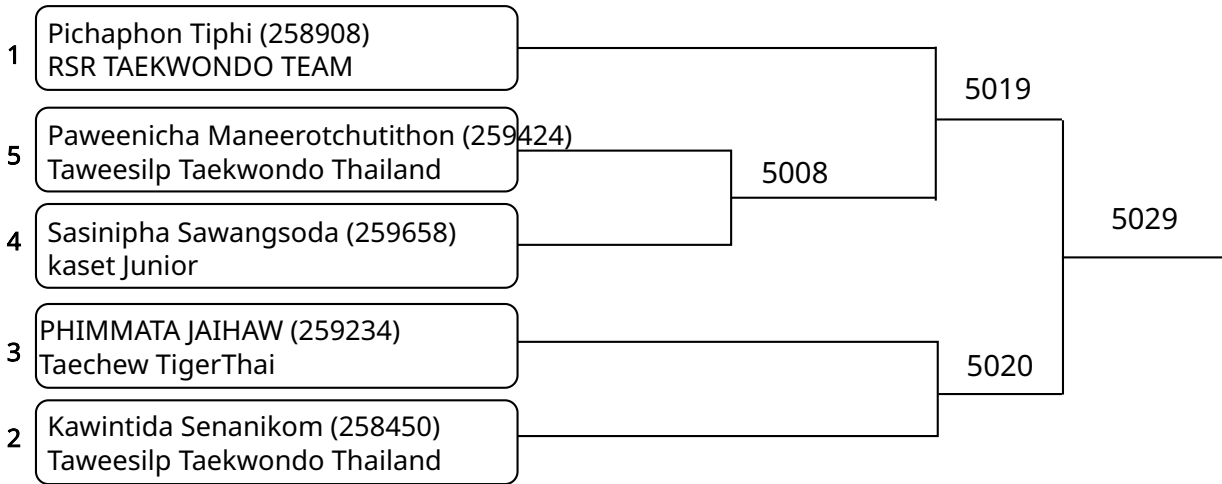

Kyorugi-PSS A 9-10Yrs Female 27-29kg (entries: 5)