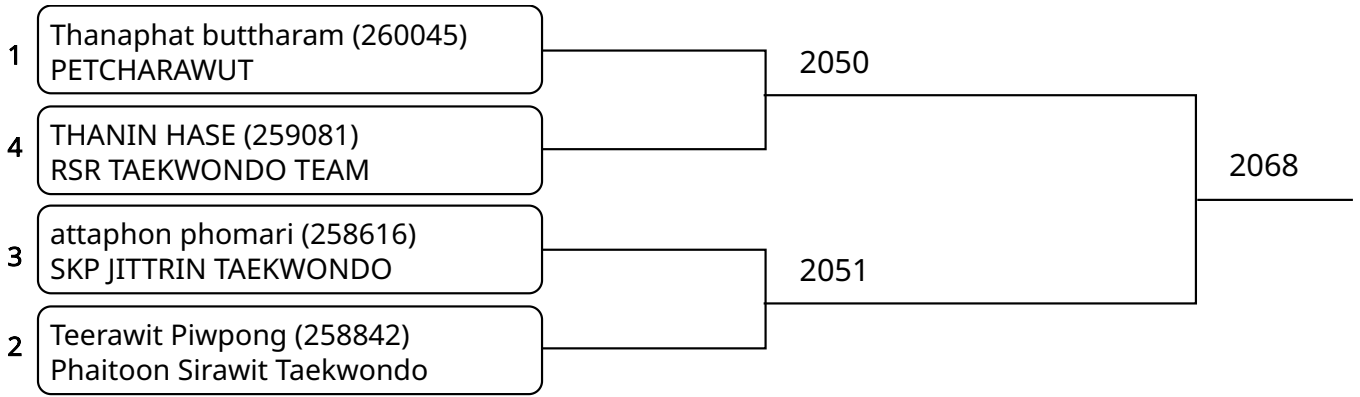

Kyorugi C 11-12Yrs Male 28-31kg (entries: 4)