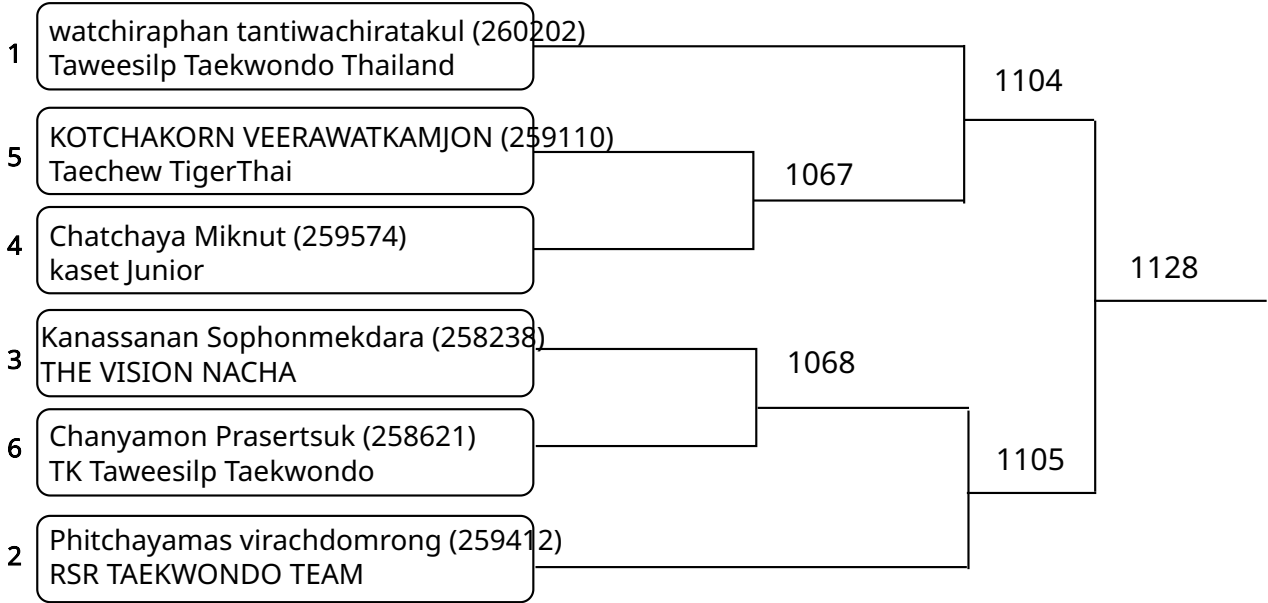

Kyorugi B 7-8Yrs Male 30-34kg (entries: 2)

Kyorugi B 9-10Yrs Female -23kg (entries: 6)

Kyorugi B 9-10Yrs Female 23-25kg (entries: 6)

Kyorugi B 9-10Yrs Female 25-27kg (entries: 7)

Kyorugi B 9-10Yrs Female 27-29kg (entries: 3)