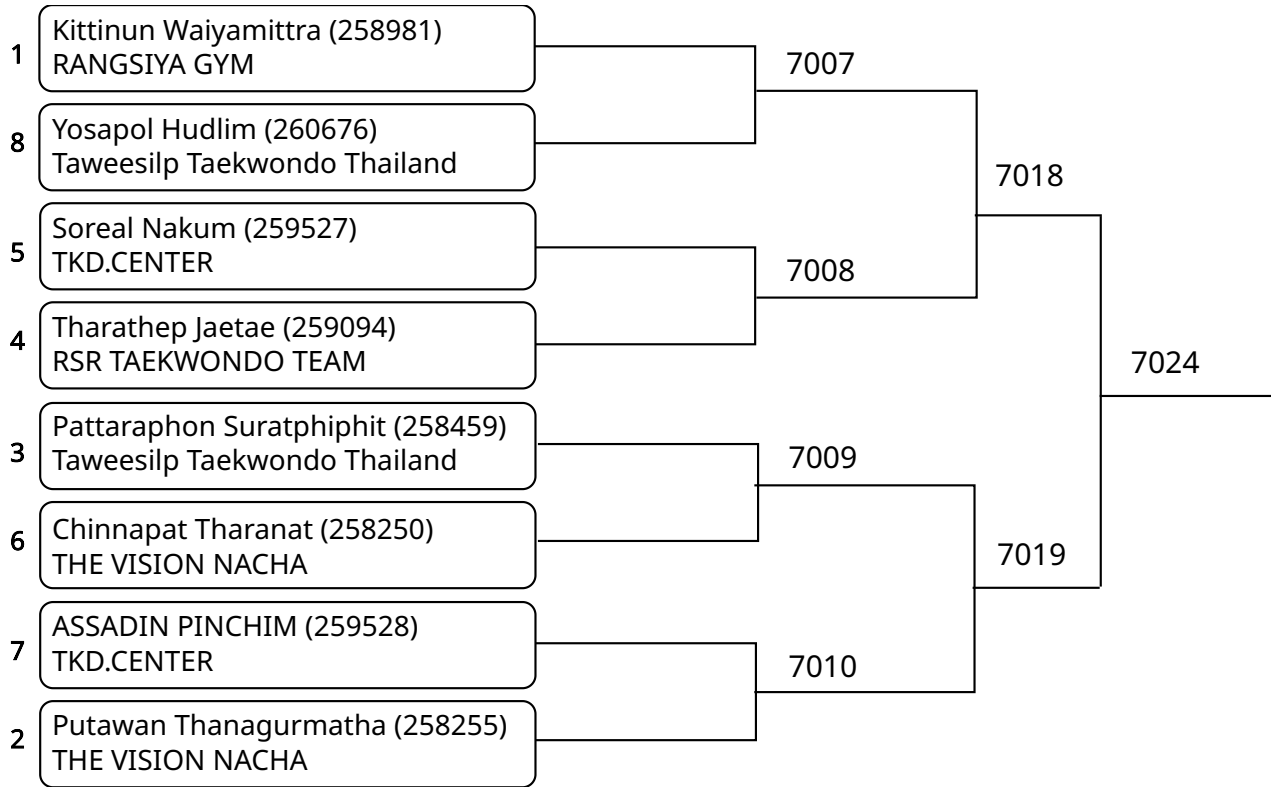

Kyorugi-PSS A 11-12Yrs Male 42-46kg (entries: 8)