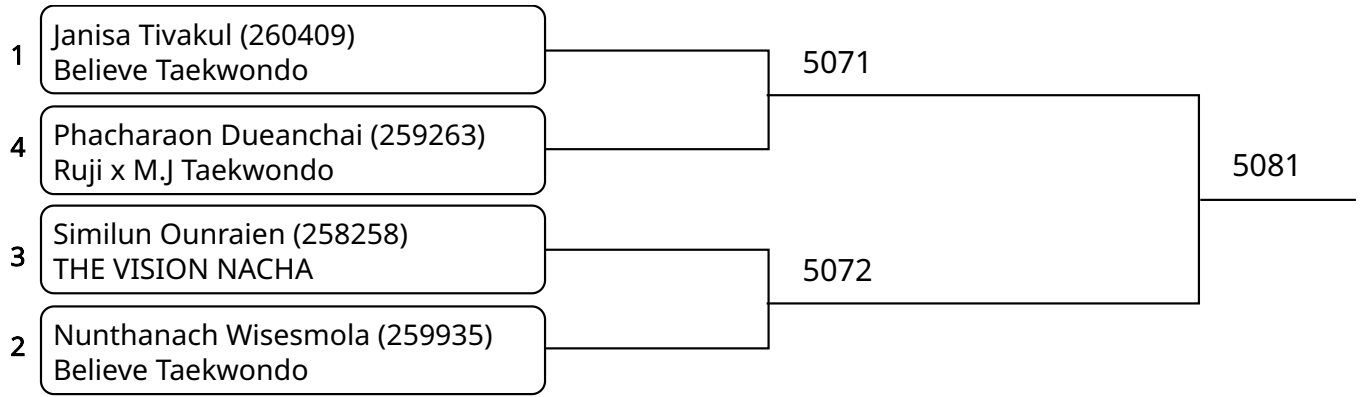

Kyorugi-PSS A 11-12Yrs Female -25kg (entries: 4)