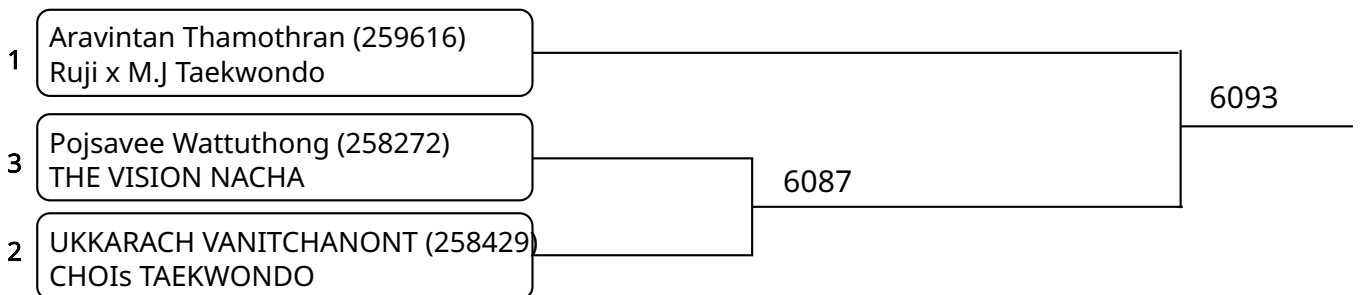

Kyorugi-PSS A 18Yrs+ Male 68-74kg (entries: 3)