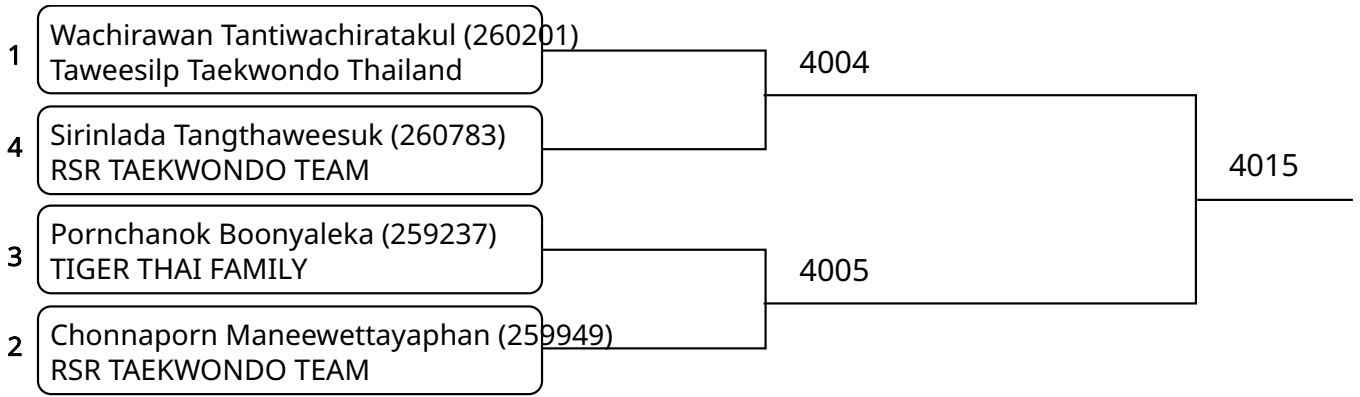

Kyorugi B 5-6Yrs Female 18-20kg (entries: 4)