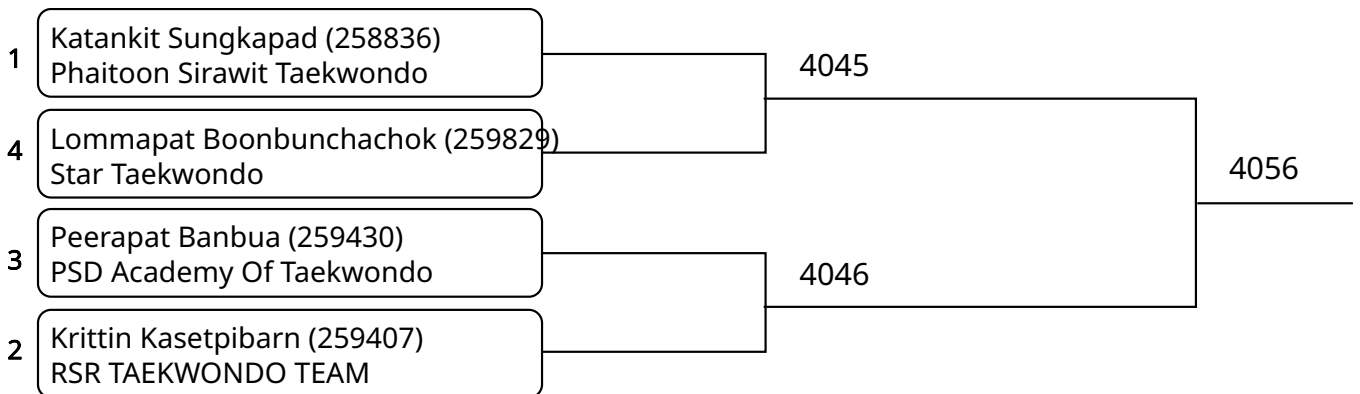

Kyorugi B 12-14Yrs Male 41-45kg (entries: 4)