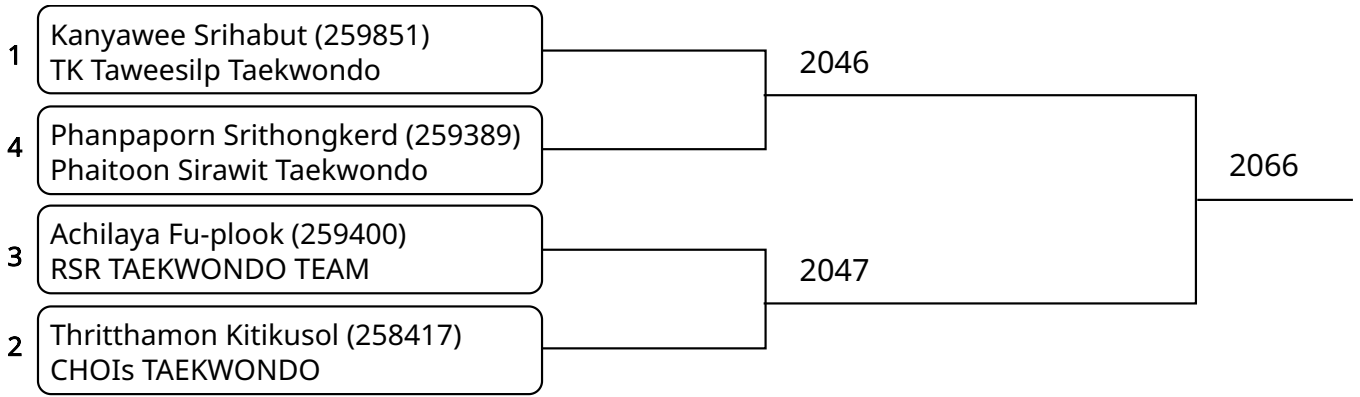

Kyorugi C 11-12Yrs Female 38-42kg (entries: 4)

Kyorugi C 11-12Yrs Female 42-46kg (entries: 4)

Kyorugi C 11-12Yrs Female 46kg+ G1 (entries: 4)

Kyorugi C 11-12Yrs Female 46kg+ G2 (entries: 3)

Kyorugi C 11-12Yrs Male -25kg (entries: 2)