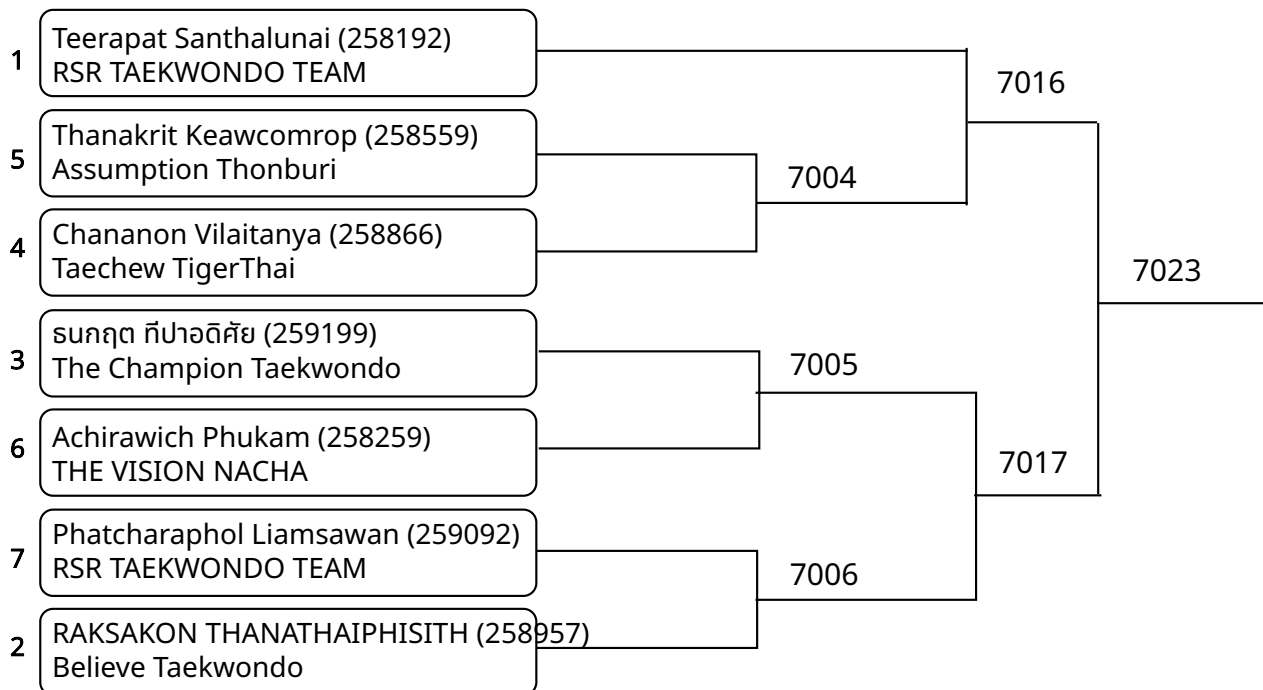

Kyorugi-PSS A 11-12Yrs Male 38-42kg (entries: 7)