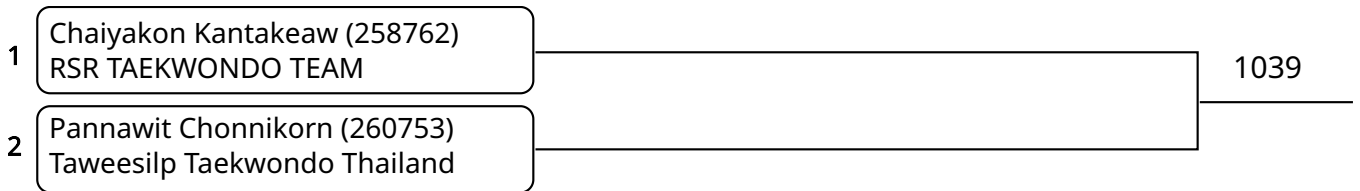

Kyorugi B 7-8Yrs Male 30-34kg (entries: 2)