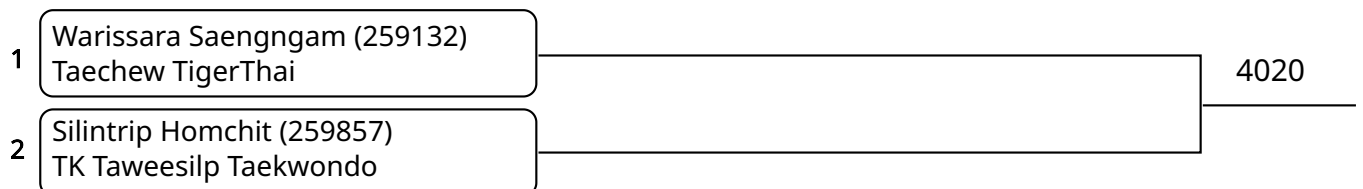

Kyorugi B 15-17Yrs Female 44-46kg (entries: 2)