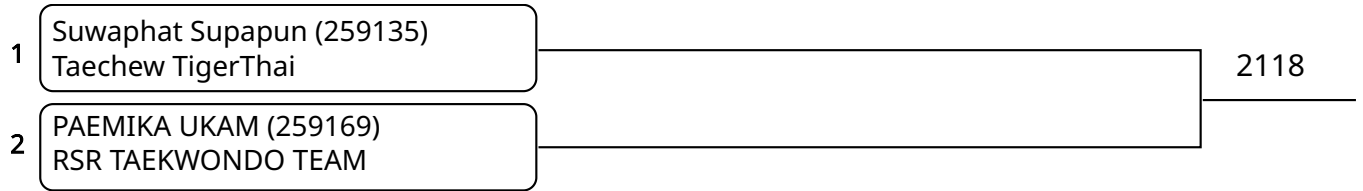

Kyorugi B 11-12Yrs Female 42-46kg (entries: 2)