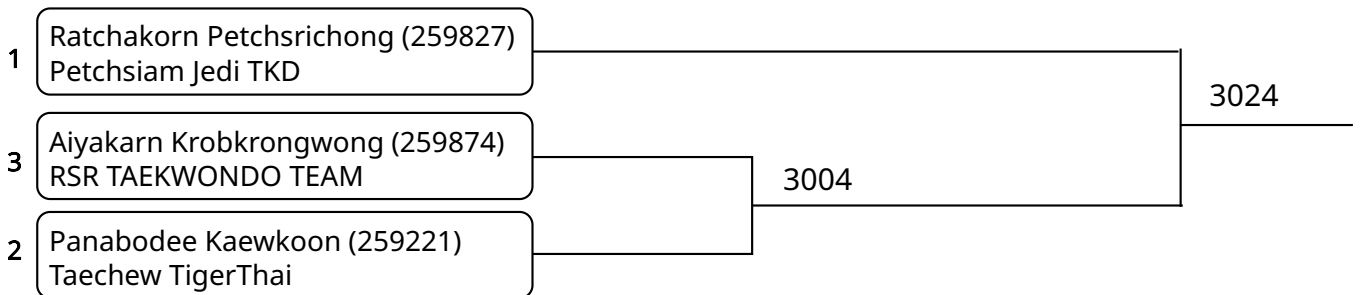

Kyorugi D 5-6Yrs Male 18-20kg G2 (entries: 3)