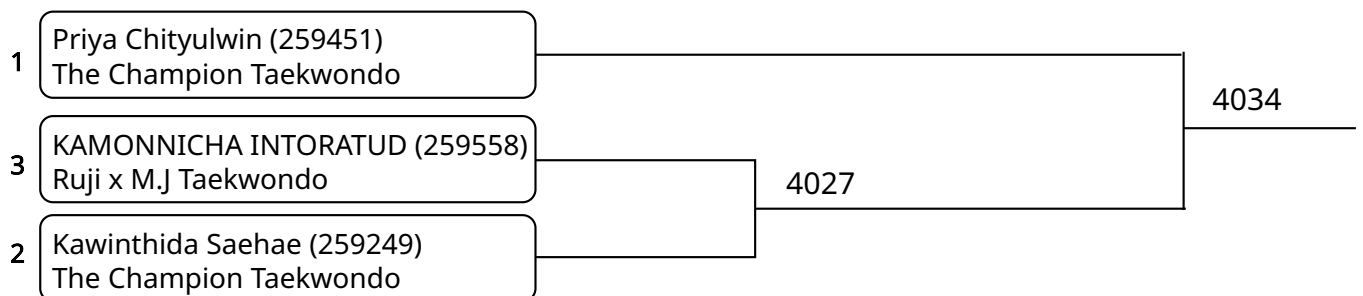

Kyorugi A 7-8Yrs Male 22-24kg (entries: 5)

Kyorugi A 7-8Yrs Male 27-30kg (entries: 2)

Kyorugi B 12-14Yrs Female 33-37kg (entries: 3)

Kyorugi B 12-14Yrs Female 37-41kg (entries: 3)

Kyorugi B 12-14Yrs Female 41-44kg (entries: 3)