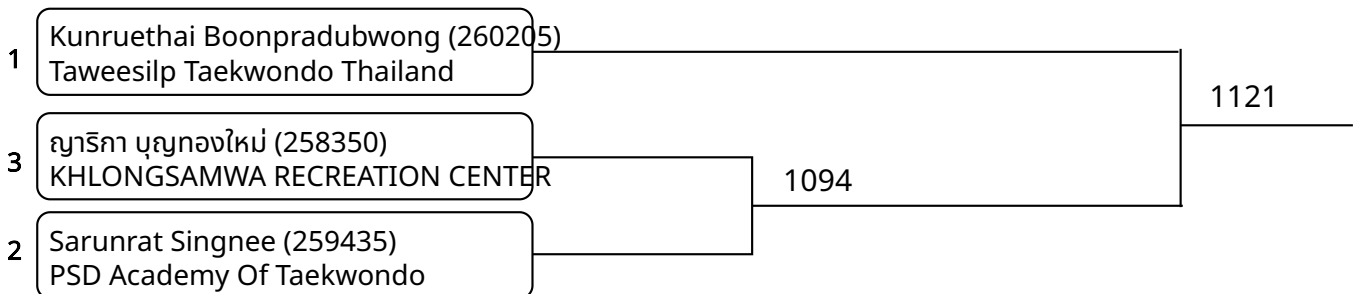

Kyorugi B 7-8Yrs Male 30-34kg (entries: 2)

Kyorugi B 9-10Yrs Female -23kg (entries: 6)

Kyorugi B 9-10Yrs Female 23-25kg (entries: 6)

Kyorugi B 9-10Yrs Female 25-27kg (entries: 7)

Kyorugi B 9-10Yrs Female 27-29kg (entries: 3)