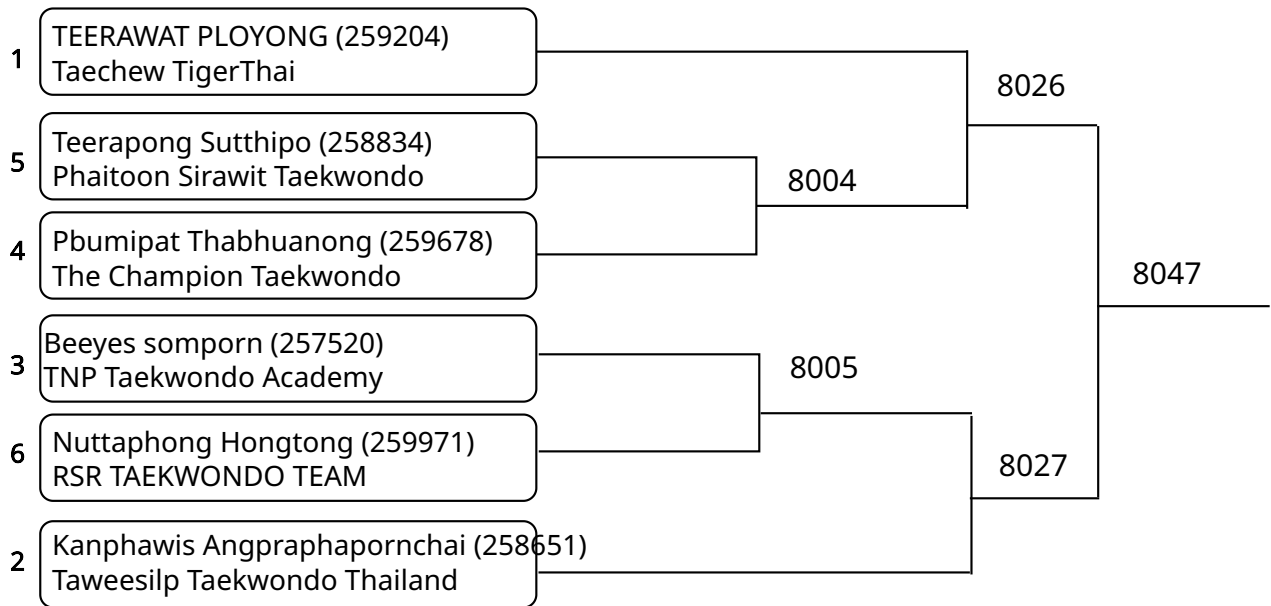

Kyorugi-PSS A 12-14Yrs Male 49-53kg (entries: 6)