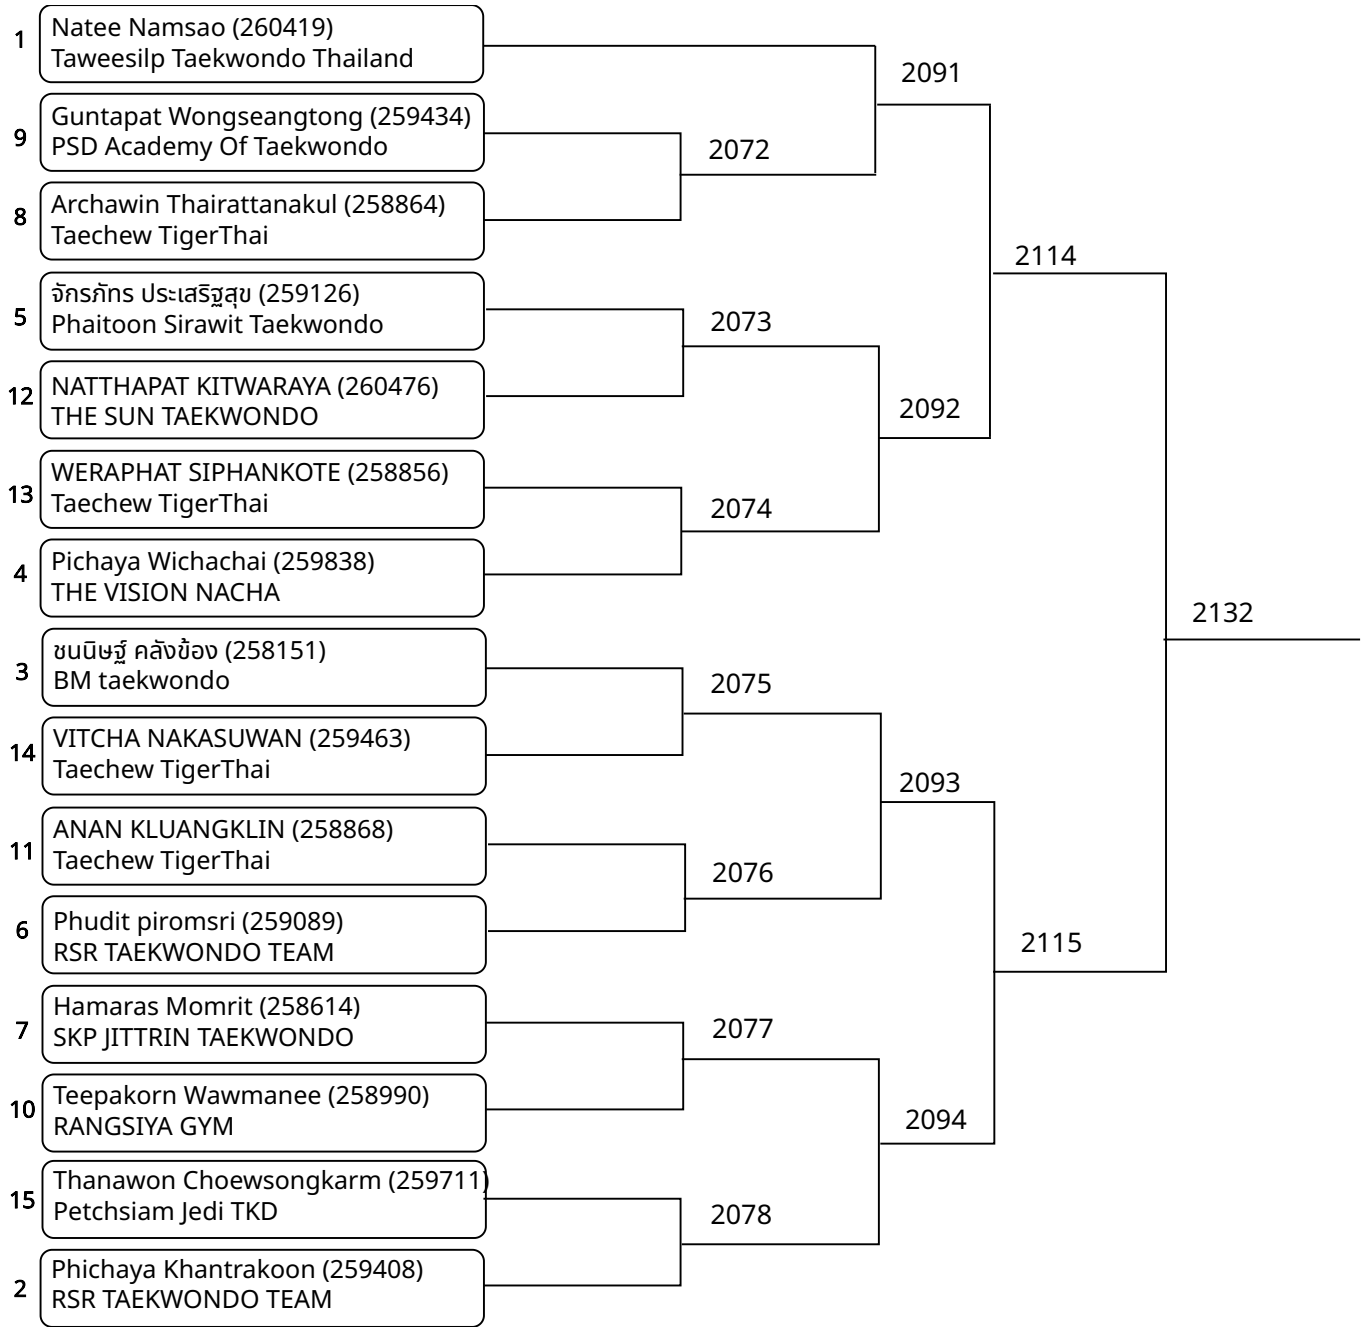

Kyorugi B 11-12Yrs Male 31-34kg (entries: 15)