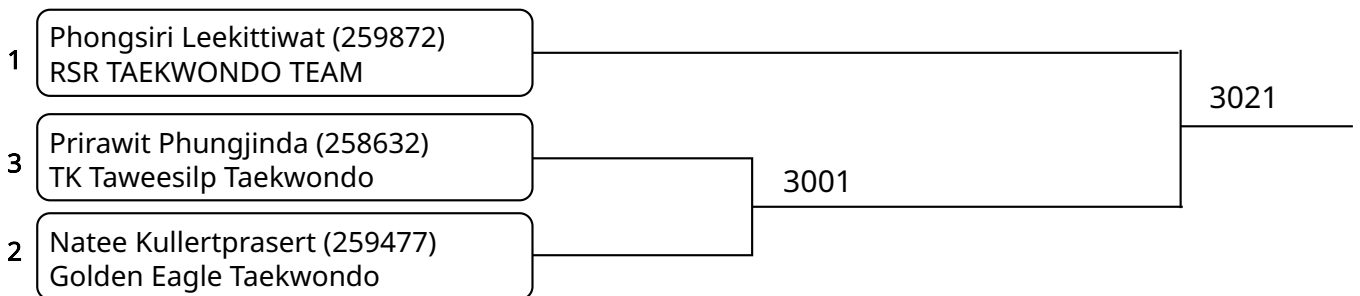

Kyorugi D 5-6Yrs Male -18kg G2 (entries: 4)

Kyorugi D 5-6Yrs Male -18kg G3 (entries: 4)

Kyorugi D 5-6Yrs Male -18kg G4 (entries: 4)

Kyorugi D 5-6Yrs Male -18kg G5 (entries: 3)

2026-02-07

Kyorugi D 5-6Yrs Male -18kg G6 (entries: 3)