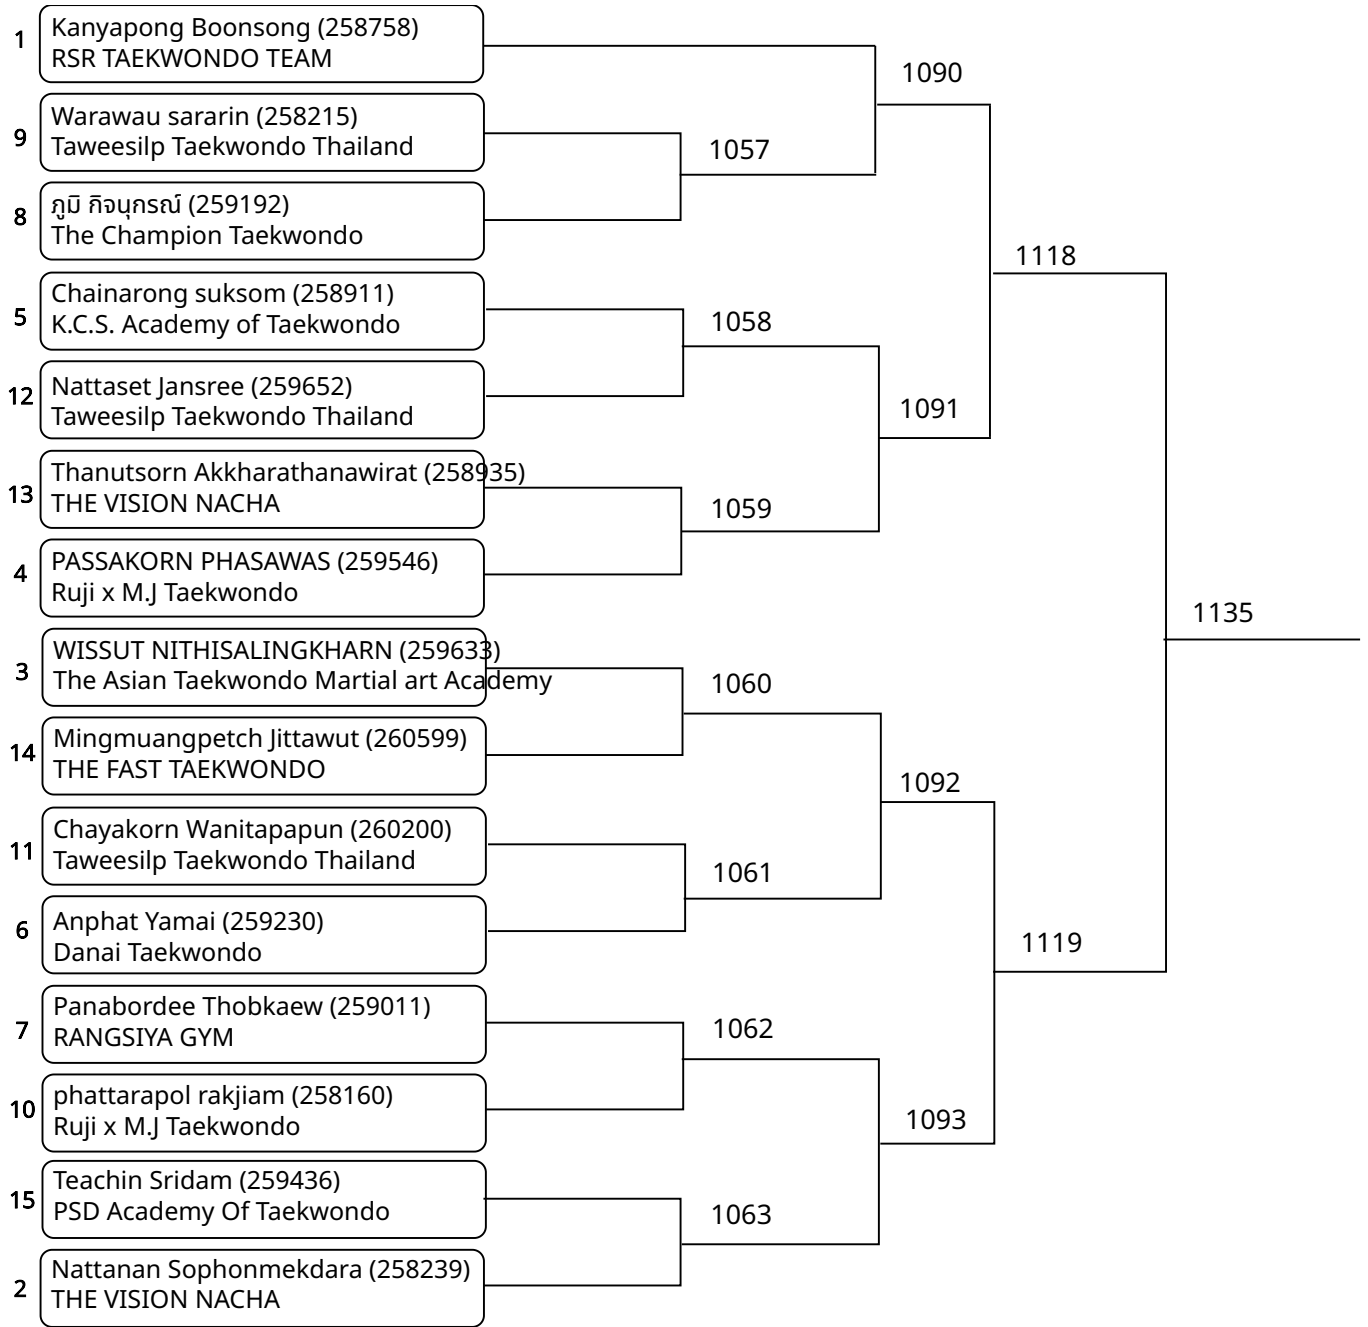

Kyorugi B 7-8Yrs Male -20kg (entries: 13)

Kyorugi B 7-8Yrs Male 20-22kg (entries: 14)

Kyorugi B 7-8Yrs Male 22-24kg (entries: 15)

Kyorugi B 7-8Yrs Male 24-27kg (entries: 5)

Kyorugi B 7-8Yrs Male 27-30kg (entries: 3)