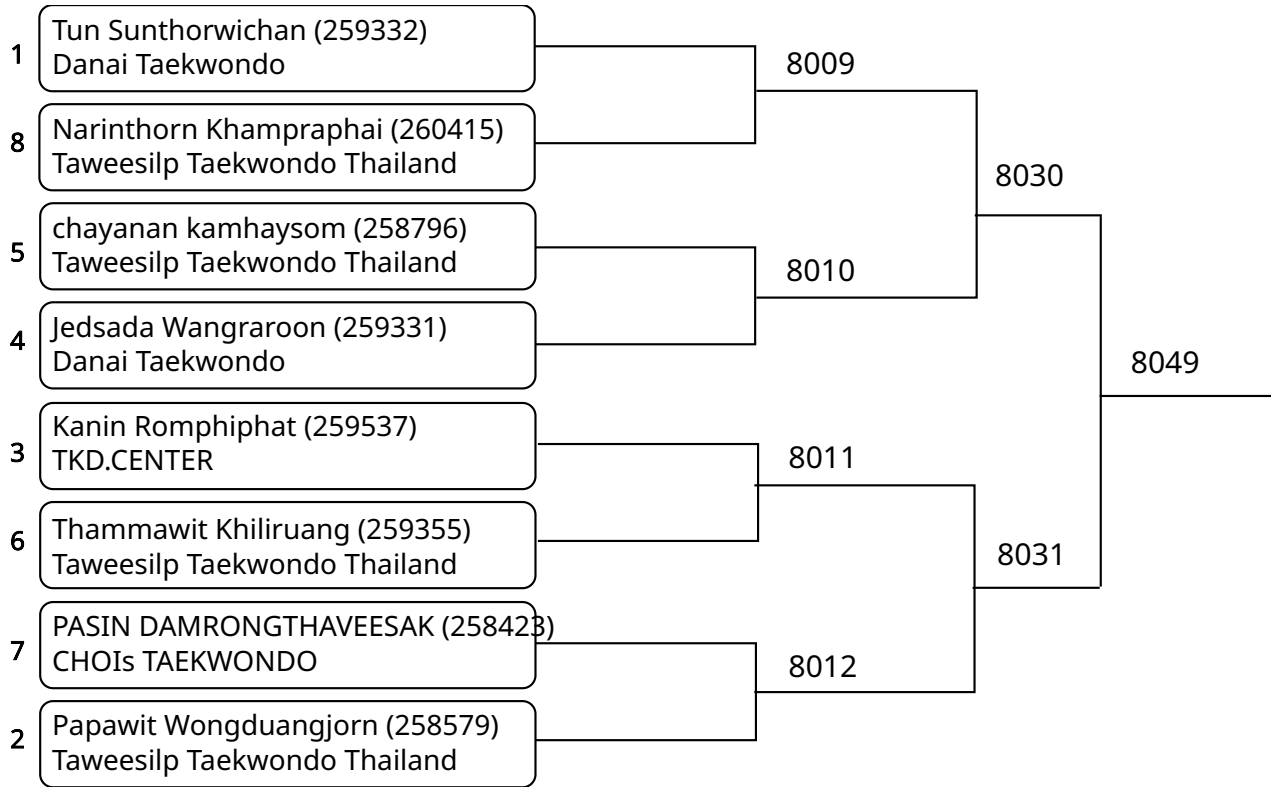

Kyorugi-PSS A 15-17Yrs Male 51-55kg (entries: 8)