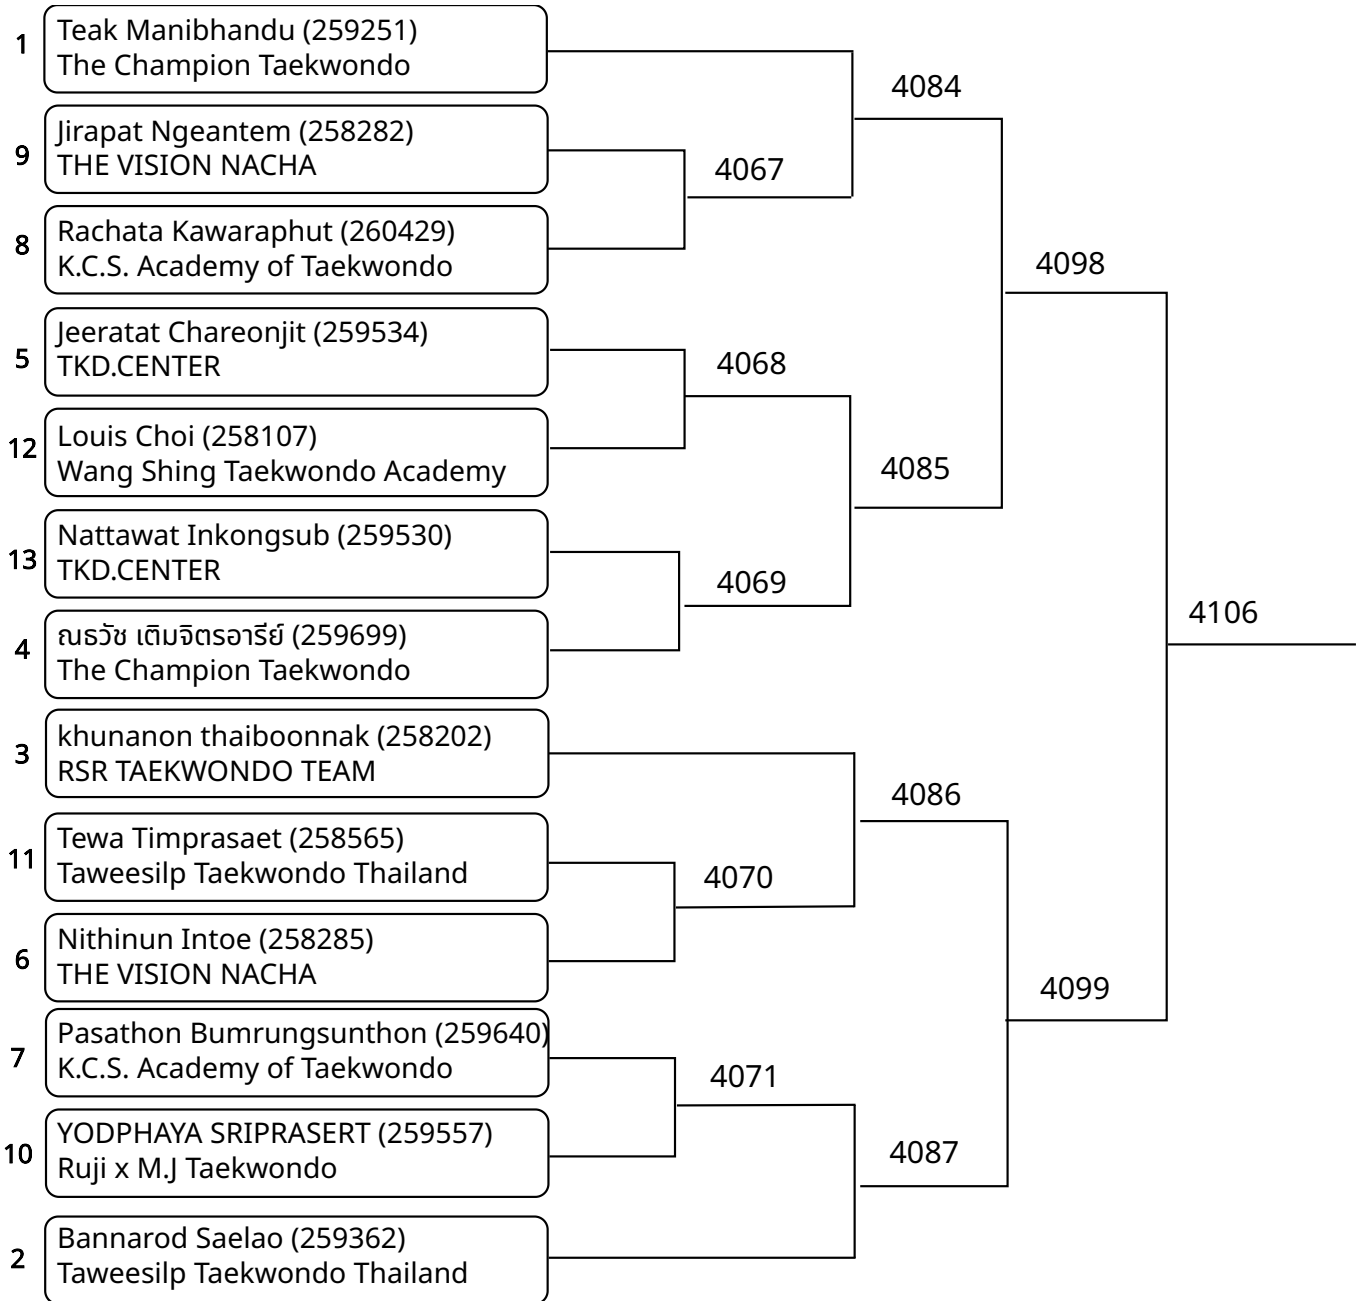

Kyorugi-PSS A 12-14Yrs Female 29-33kg (entries: 6)

Kyorugi-PSS A 12-14Yrs Female 33-37kg (entries: 10)

Kyorugi-PSS A 12-14Yrs Male -33kg (entries: 13)

Kyorugi-PSS A 12-14Yrs Male 33-37kg (entries: 6)

Kyorugi-PSS A 12-14Yrs Male 53-57kg (entries: 3)