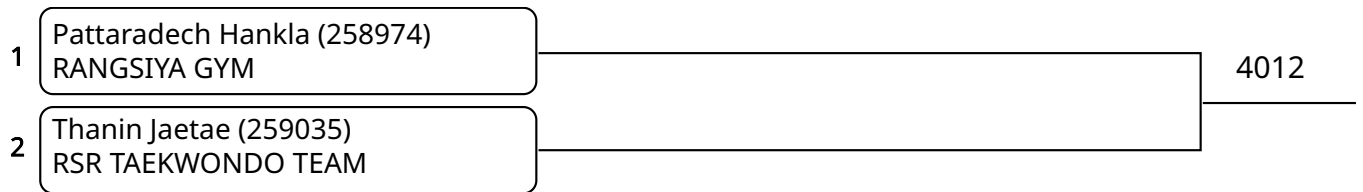

Kyorugi A 7-8Yrs Male 27-30kg (entries: 2)