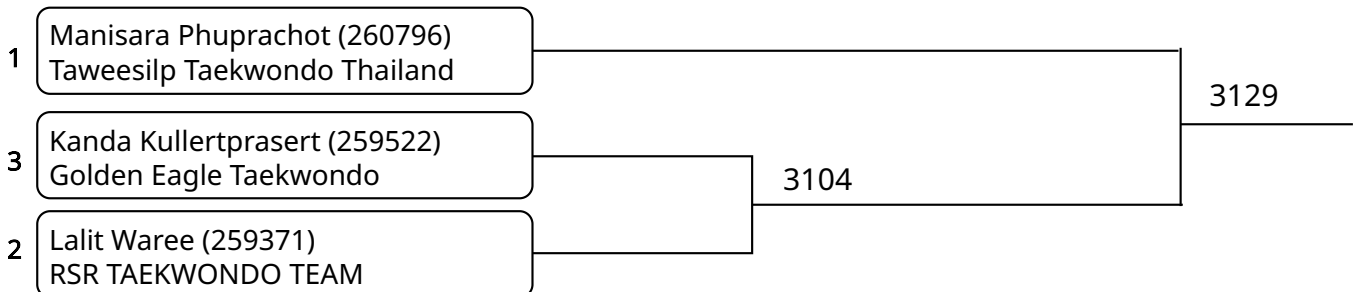

Kyorugi D 9-10Yrs Female -23kg G2 (entries: 3)