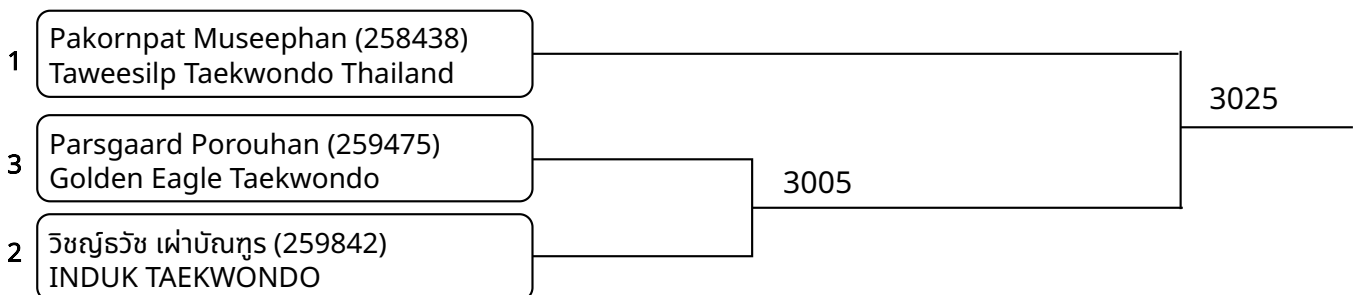

Kyorugi D 5-6Yrs Male 18-20kg G1 (entries: 3)

Kyorugi D 5-6Yrs Male 18-20kg G2 (entries: 3)

Kyorugi D 5-6Yrs Male 20-22kg (entries: 2)

Kyorugi D 5-6Yrs Male 27kg+ (entries: 3)

Kyorugi D 7-8Yrs Female -20kg G1 (entries: 4)