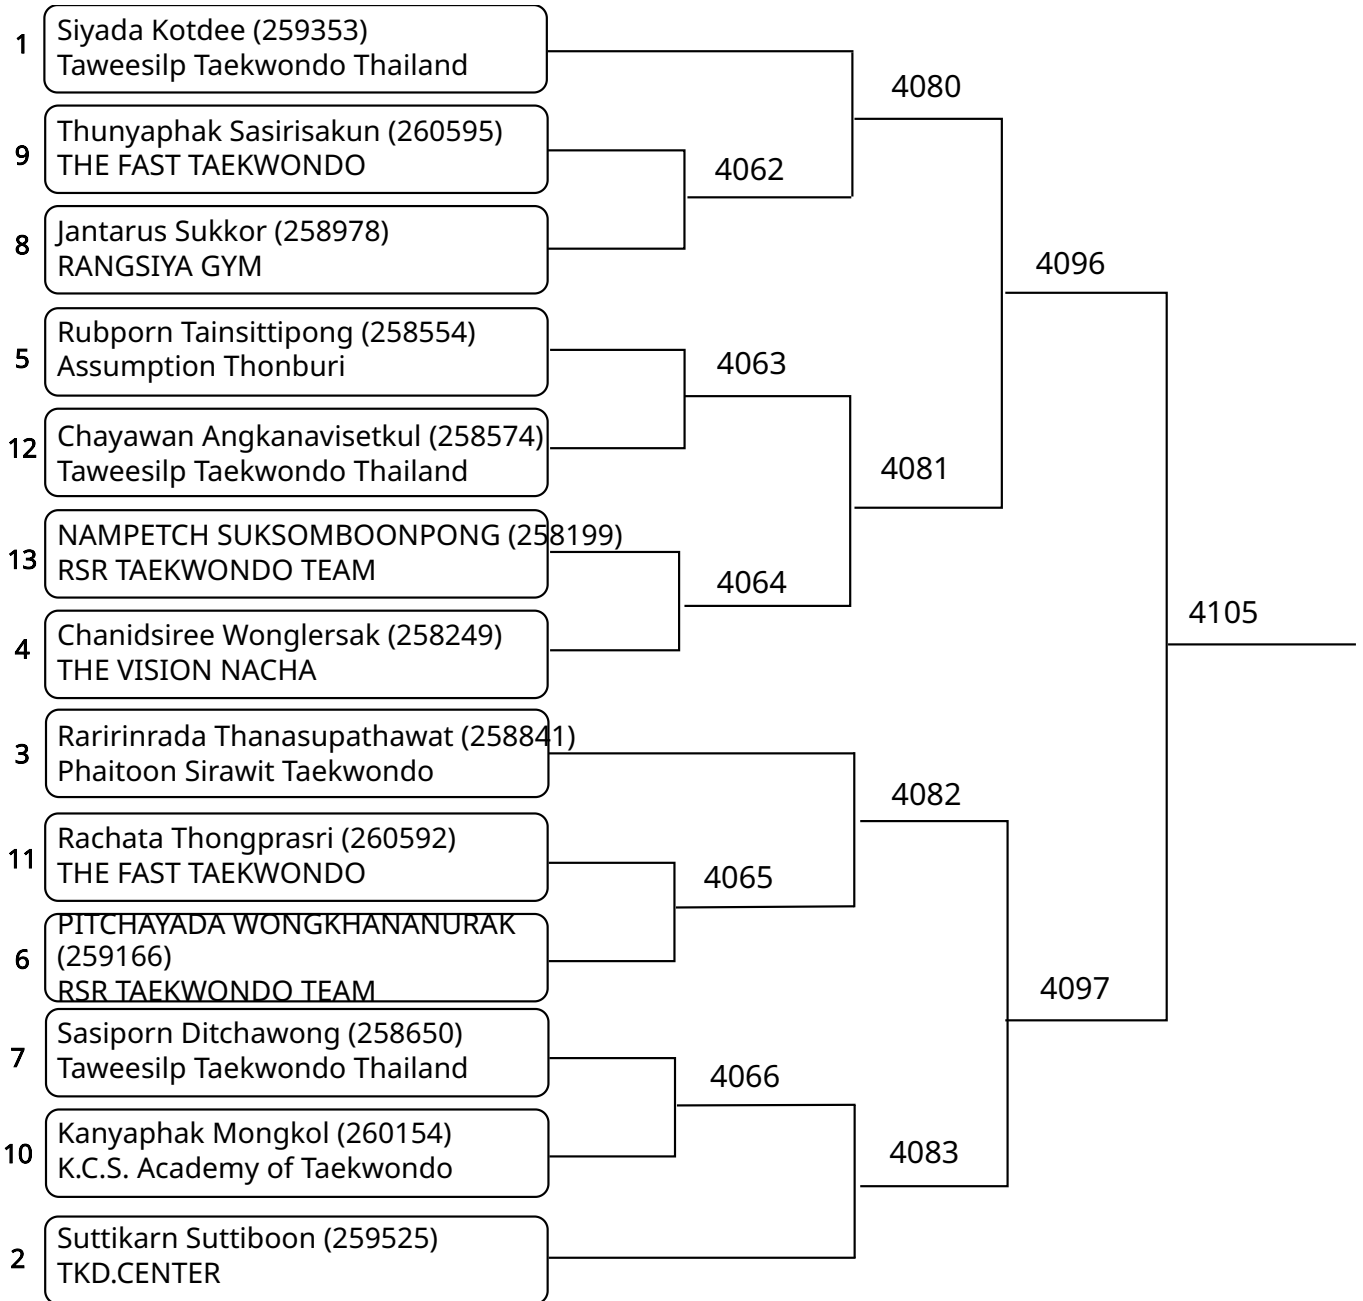

Kyorugi B 5-6Yrs Female 18-20kg (entries: 4)

Kyorugi B 5-6Yrs Male -18kg (entries: 4)

Kyorugi B 5-6Yrs Male 20-22kg (entries: 3)

Kyorugi-PSS A 11-12Yrs Female 28-31kg (entries: 13)

Kyorugi-PSS A 12-14Yrs Female -29kg (entries: 3)