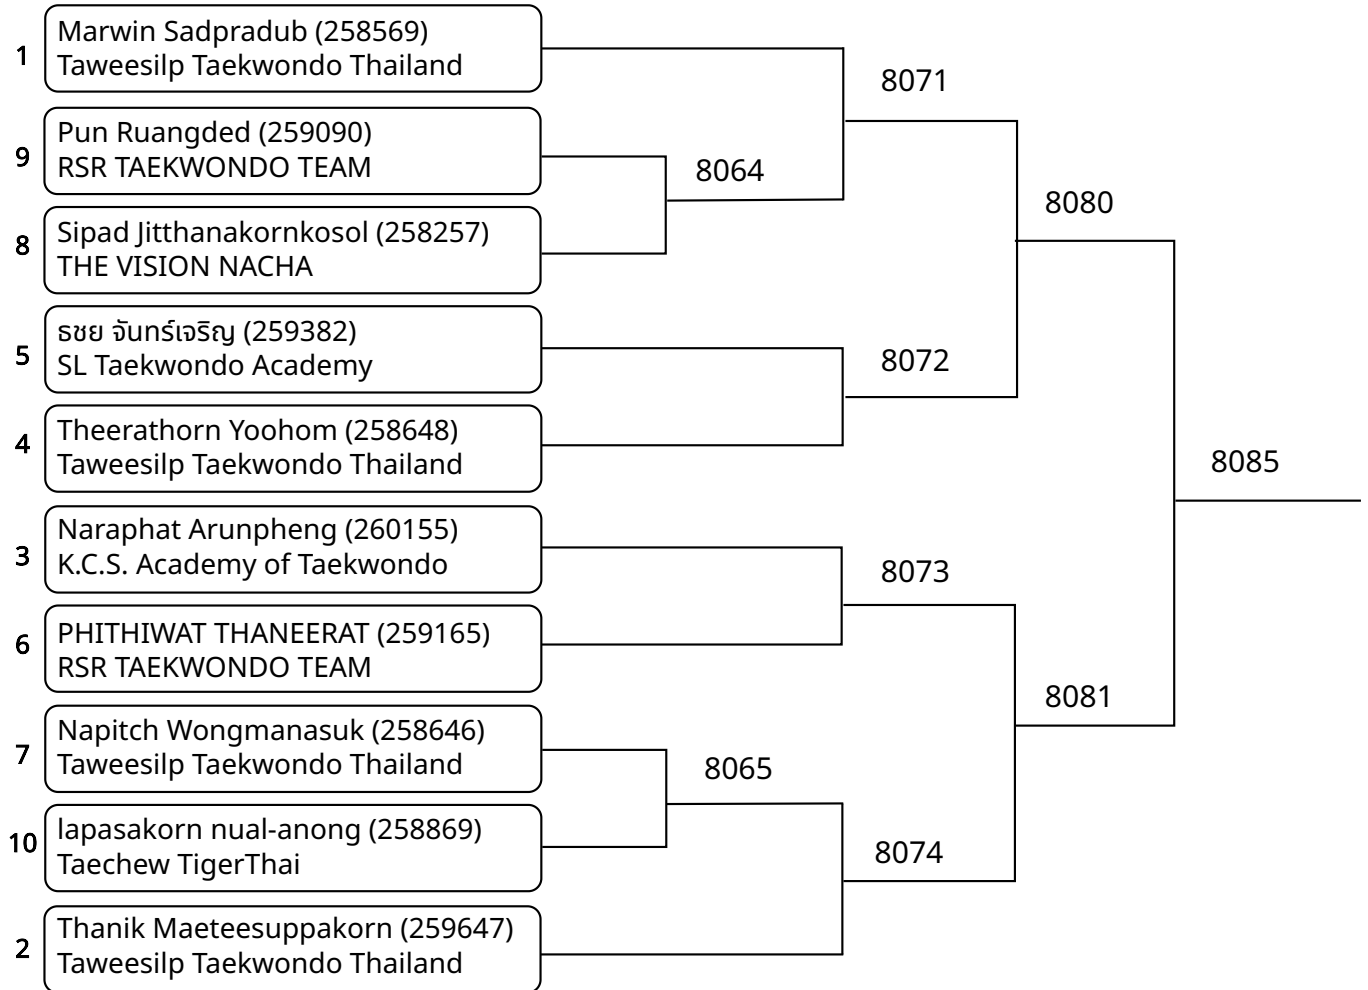

Kyorugi-PSS A 11-12Yrs Male 31-34kg (entries: 10)