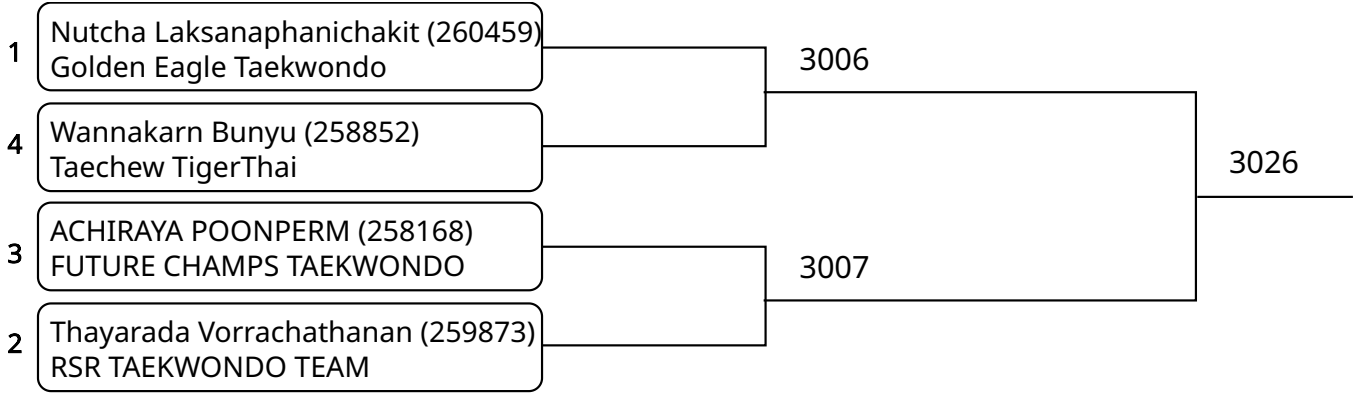

Kyorugi D 5-6Yrs Female -18kg G1 (entries: 4)