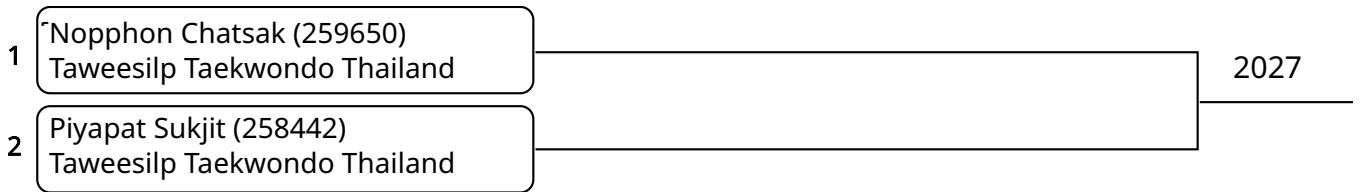

Kyorugi C 11-12Yrs Female 38-42kg (entries: 4)

Kyorugi C 11-12Yrs Female 42-46kg (entries: 4)

Kyorugi C 11-12Yrs Female 46kg+ G1 (entries: 4)

Kyorugi C 11-12Yrs Female 46kg+ G2 (entries: 3)

Kyorugi C 11-12Yrs Male -25kg (entries: 2)