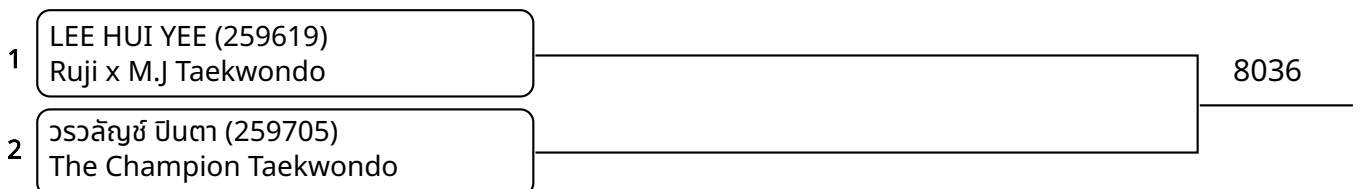

Kyorugi-PSS A 18Yrs+ Female 57-62kg (entries: 2)