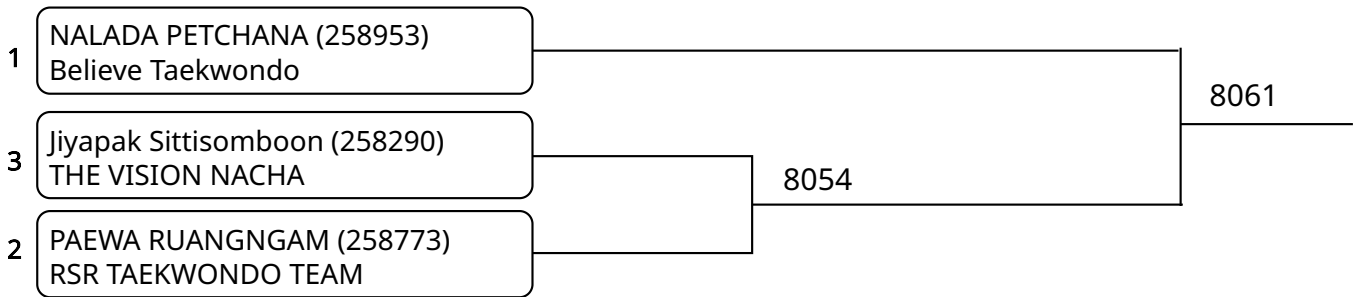

Kyorugi-PSS A 15-17Yrs Female 46-49kg (entries: 3)