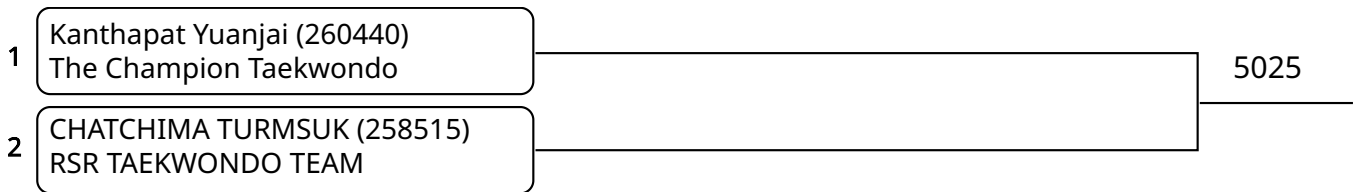

Kyorugi-PSS A 9-10Yrs Female 29-32kg (entries: 2)