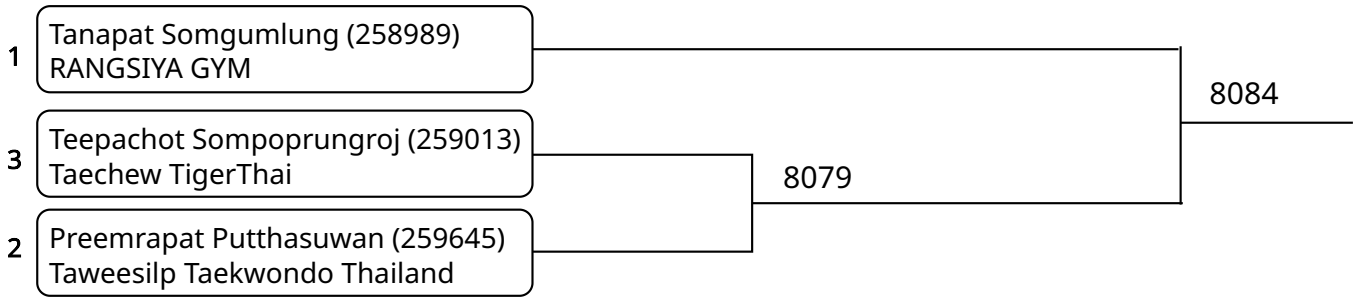

Kyorugi-PSS A 11-12Yrs Male -25kg (entries: 3)