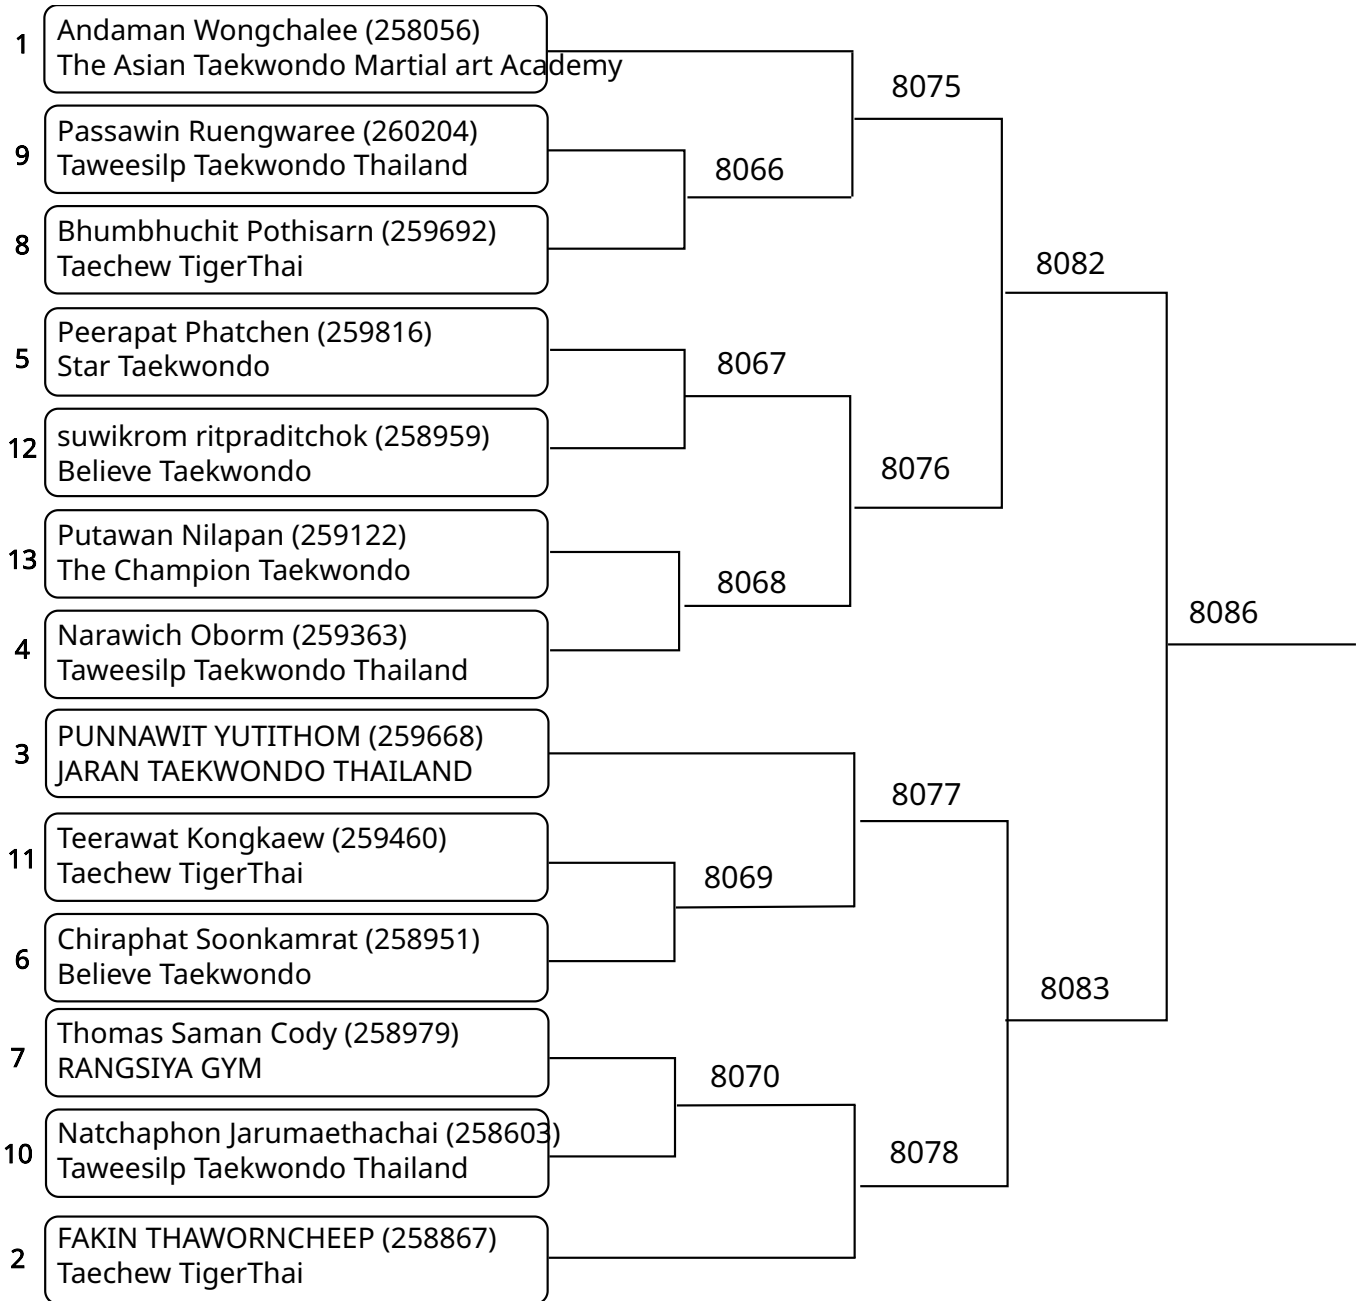

Kyorugi-PSS A 11-12Yrs Male 34-38kg (entries: 13)

2026-02-07

Kyorugi-PSS A 12-14Yrs Female 51-55kg (entries: 2)

1	ญาณภัทร บุษย์อ่อน (259941) Taweetilp Taekwondo Thailand	8032
2	Chonnipha Chuwaree (259368) CHANAWAT TAEKWONDO THAILAND	

Kyorugi-PSS A 12-14Yrs Female 55-59kg (entries: 2)

1	Treetip Termpornpadung (258873) Taechev TigerThai	8033
2	Nutwara chansiriphotha (258571) Taweetilp Taekwondo Thailand	

Kyorugi-PSS A 12-14Yrs Female 59kg+ (entries: 6)

1	Khemyada Khaoniam (259533) TKD.CENTER	8024
5	AWA RUEANGNGAM (258772) RSR TAEKWONDO TEAM	8002
4	Lapatlada Boriboonsub (258525) K.C.S. Academy of Taekwondo	
3	Yanisa Kluangklin (258874) Taechev TigerThai	8003
6	NAPATSANUN MHOHANGPUNYANITI (260441) The Champion Taekwondo	8025
2	Suwichada Deeprom (259005) RANGSIYA GYM