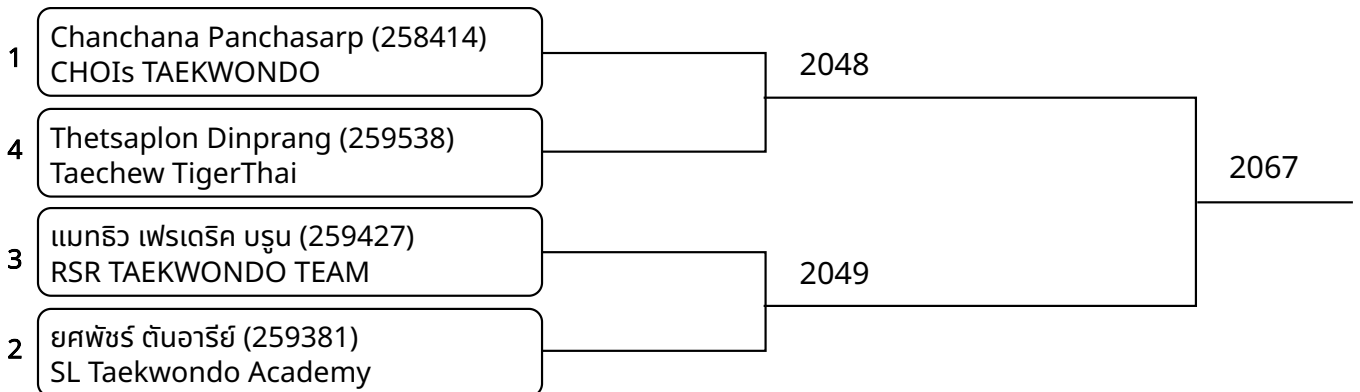

Kyorugi C 11-12Yrs Male 25-28kg (entries: 4)