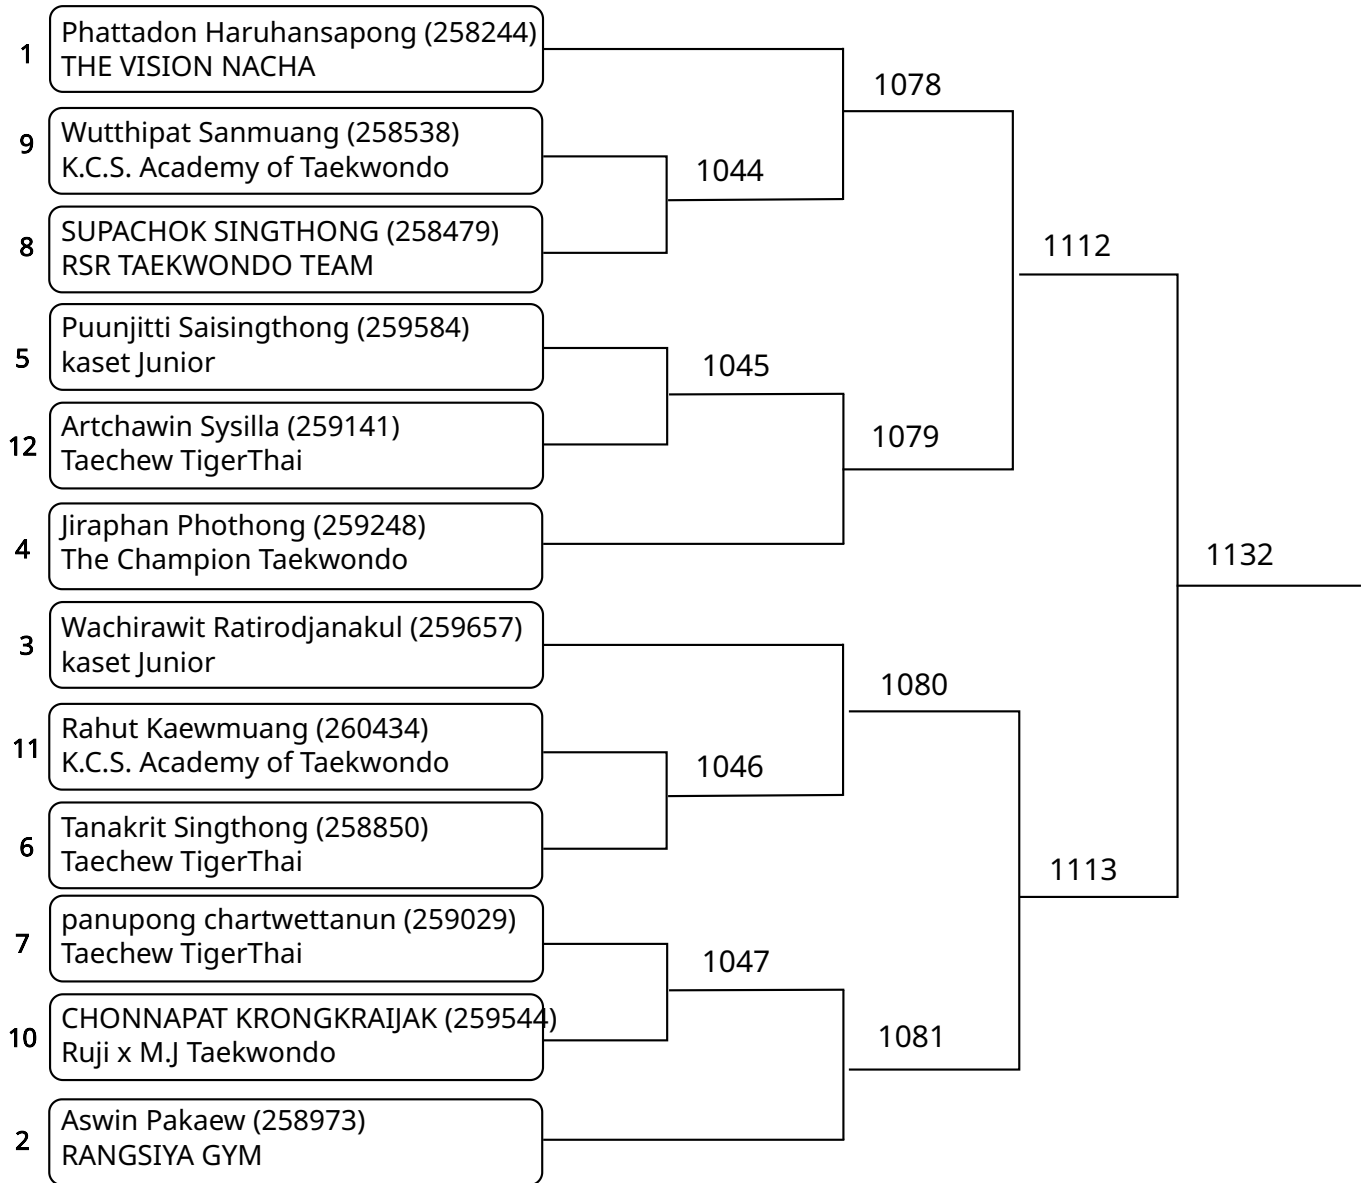

Kyorugi B 9-10Yrs Female 29-32kg (entries: 5)

Kyorugi B 9-10Yrs Female 32-36kg (entries: 2)

Kyorugi B 9-10Yrs Female 40kg+ (entries: 3)

Kyorugi B 9-10Yrs Male -23kg (entries: 13)

Kyorugi B 9-10Yrs Male 23-25kg (entries: 12)