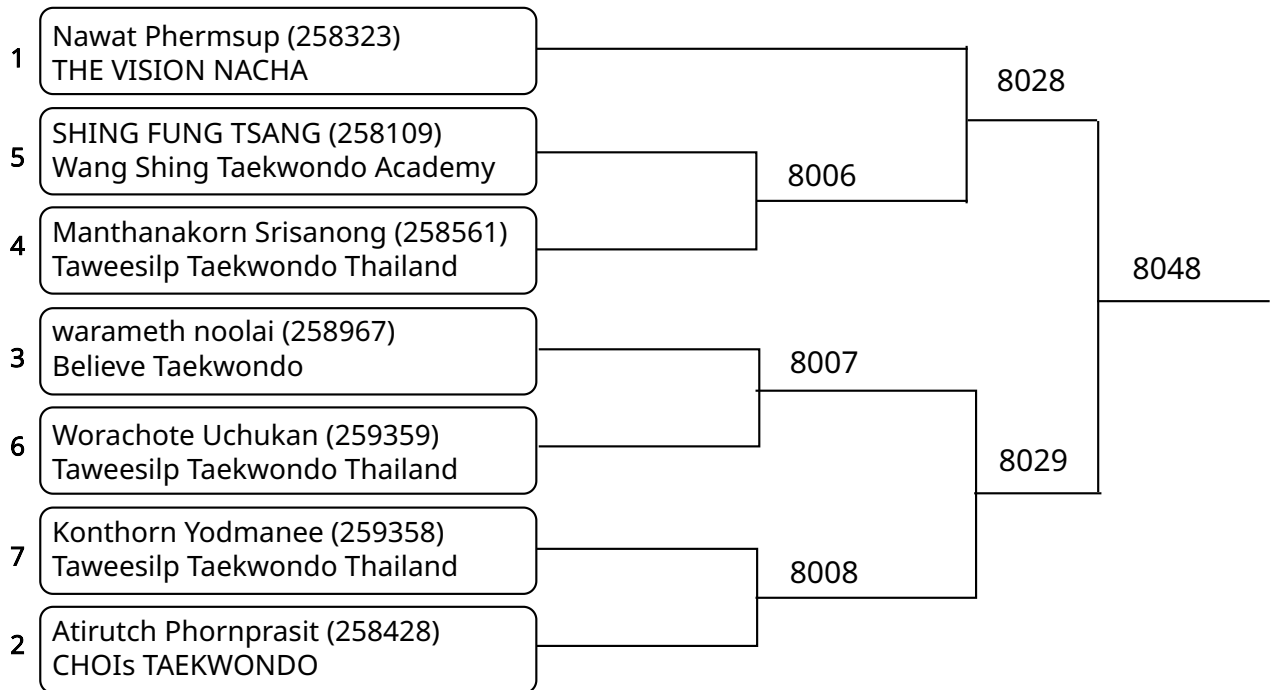

Kyorugi-PSS A 15-17Yrs Male 48-51kg (entries: 4)

Kyorugi-PSS A 15-17Yrs Male 51-55kg (entries: 8)

Kyorugi-PSS A 15-17Yrs Male 55-59kg (entries: 7)

Kyorugi-PSS A 15-17Yrs Male 59-63kg (entries: 5)

Kyorugi-PSS A 18Yrs+ Female 49-53kg (entries: 4)