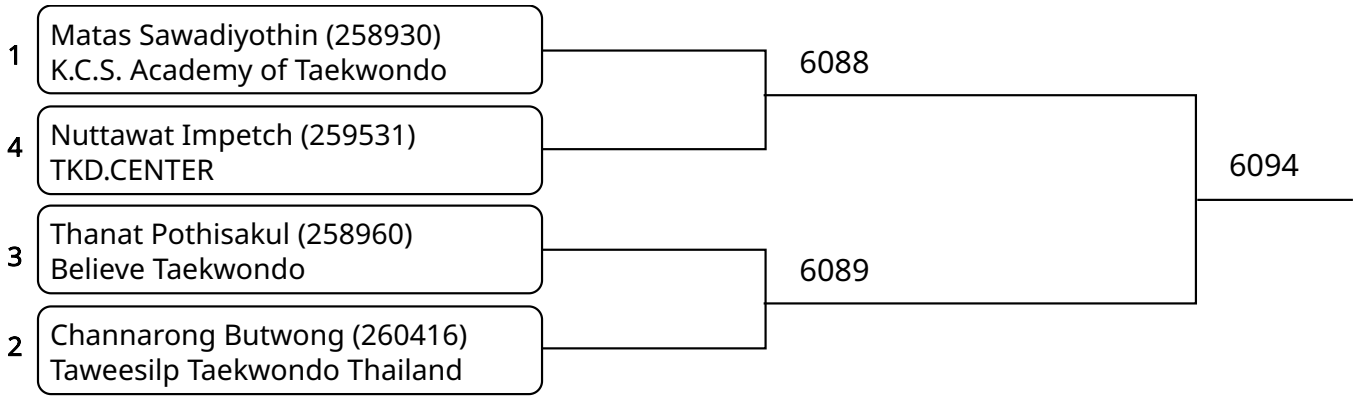

Kyorugi-PSS A 12-14Yrs Male 65kg+ (entries: 4)