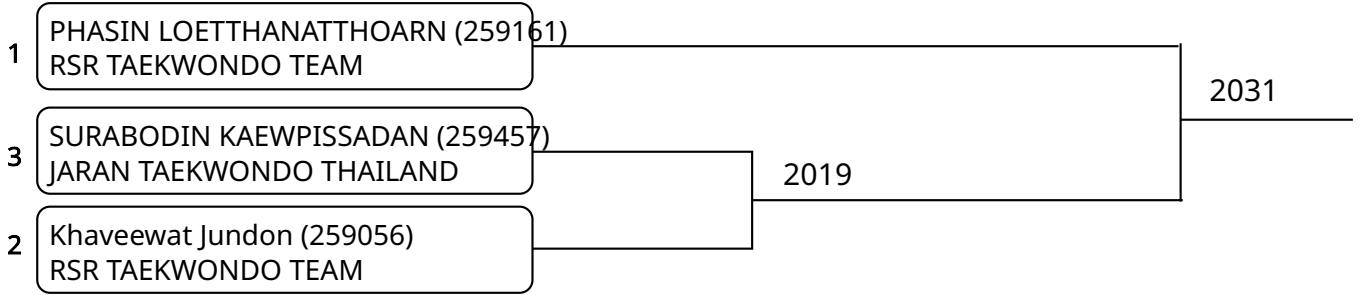

Kyorugi C 9-10Yrs Male 29-32kg G1 (entries: 3)