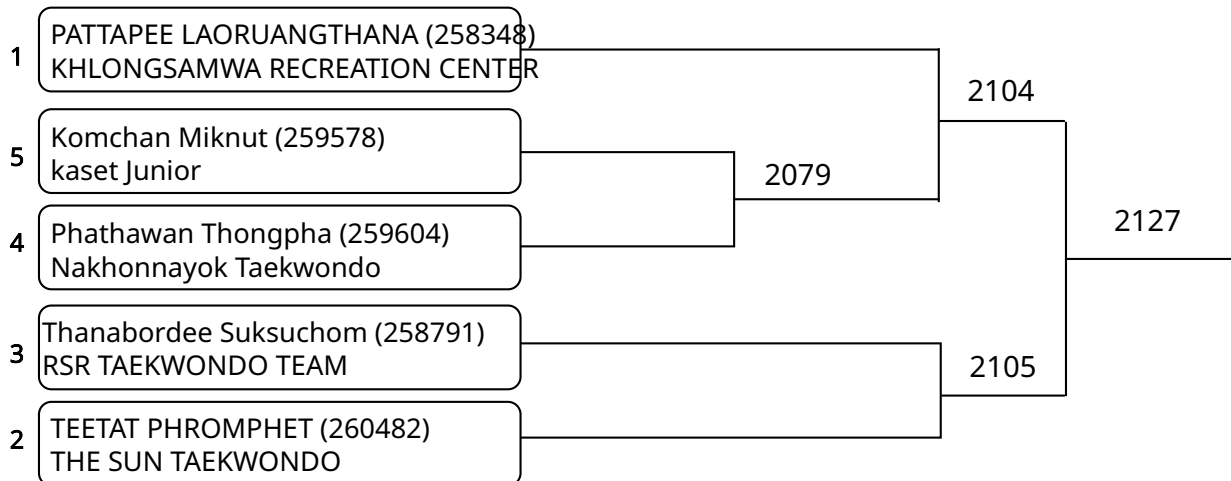

Kyorugi B 11-12Yrs Male -25kg (entries: 5)