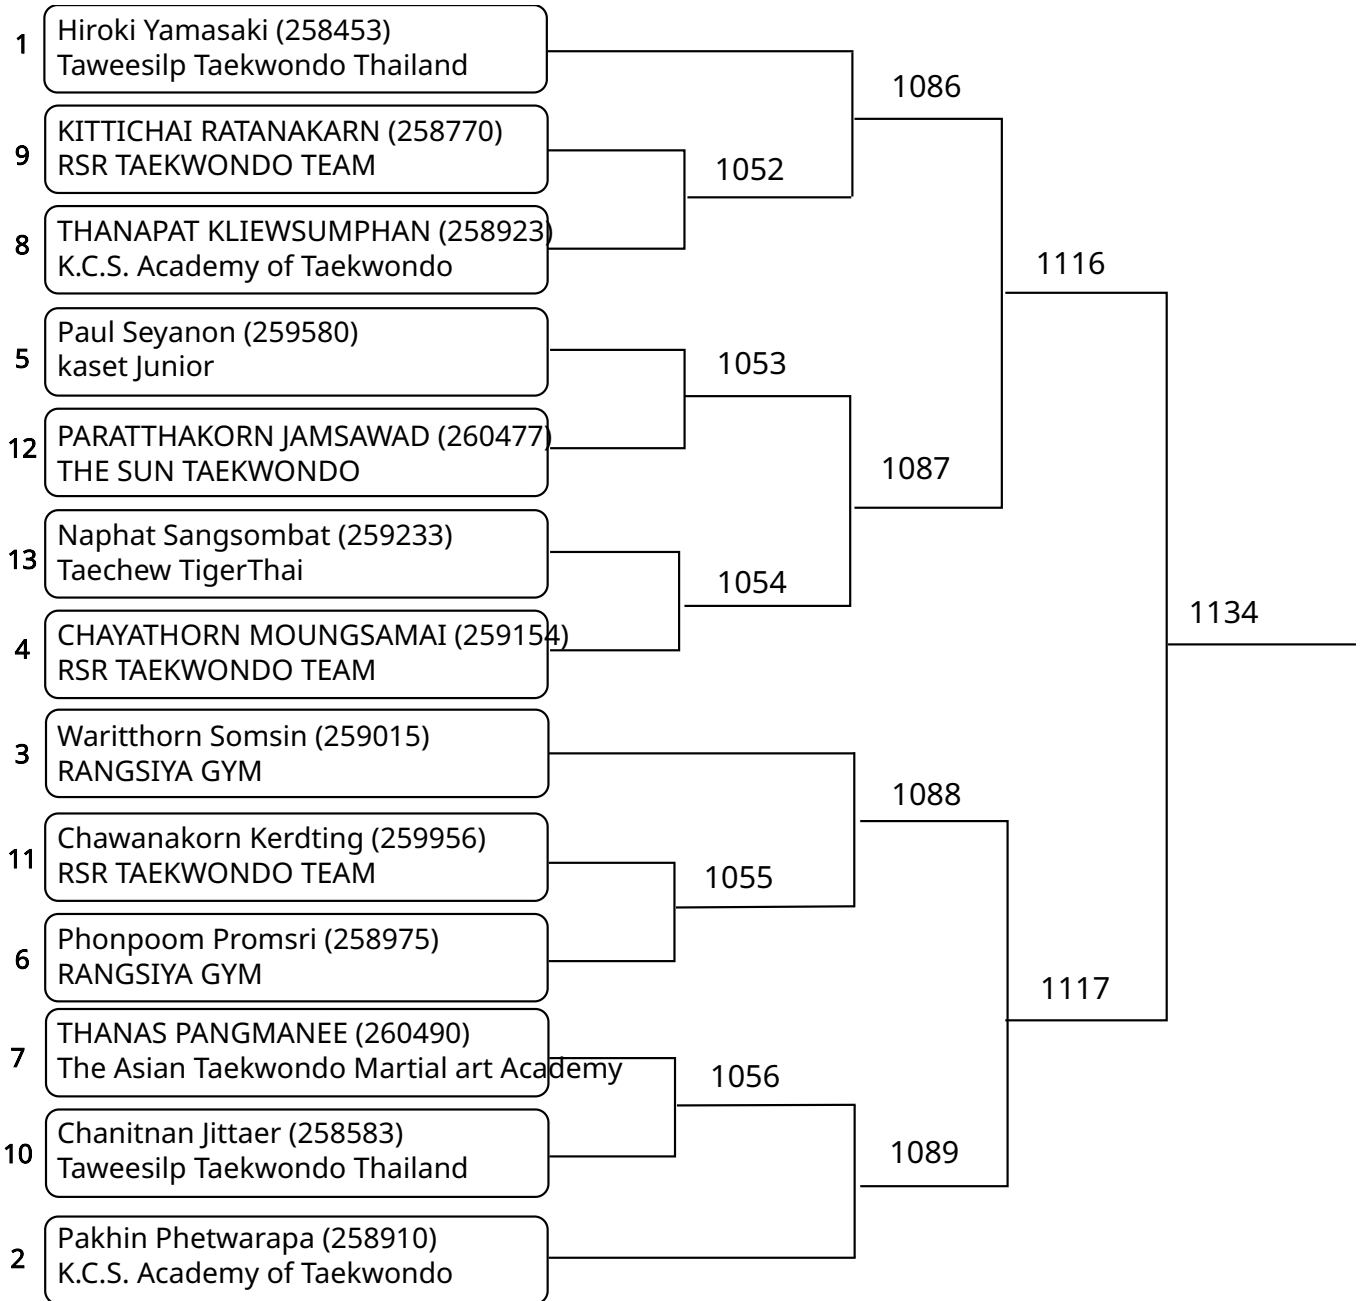

Kyorugi B 9-10Yrs Female 29-32kg (entries: 5)

Kyorugi B 9-10Yrs Female 32-36kg (entries: 2)

Kyorugi B 9-10Yrs Female 40kg+ (entries: 3)

Kyorugi B 9-10Yrs Male -23kg (entries: 13)

Kyorugi B 9-10Yrs Male 23-25kg (entries: 12)