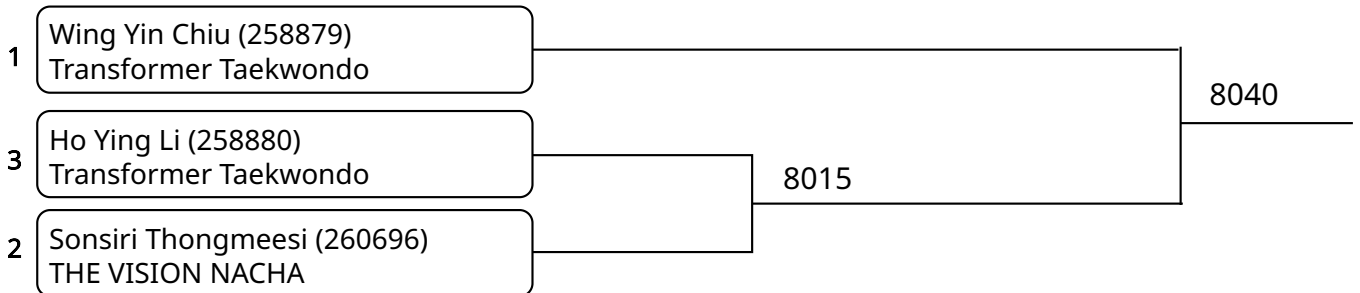

Kyorugi-PSS A 18Yrs+ Female 53-57kg (entries: 3)