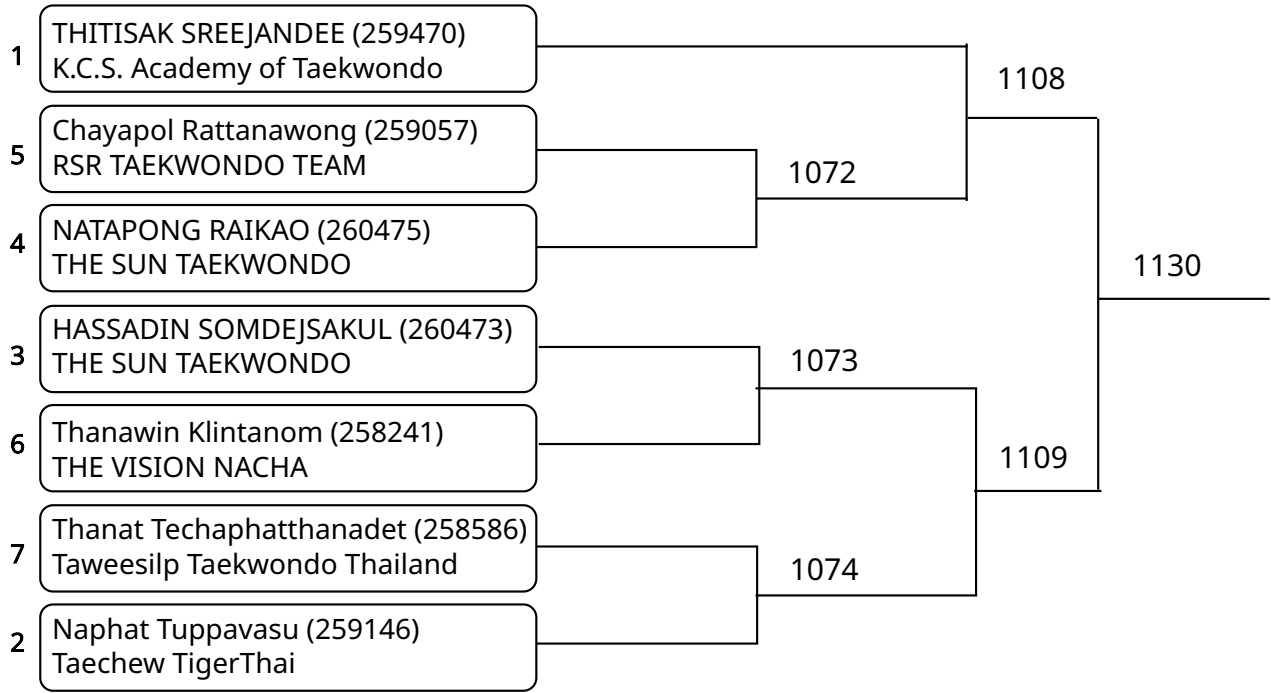

Kyorugi B 9-10Yrs Male 25-27kg (entries: 12)

Kyorugi B 9-10Yrs Male 27-29kg (entries: 3)

Kyorugi B 9-10Yrs Male 29-32kg (entries: 7)

Kyorugi B 9-10Yrs Male 32-36kg (entries: 4)

Kyorugi B 9-10Yrs Male 36-40kg (entries: 3)