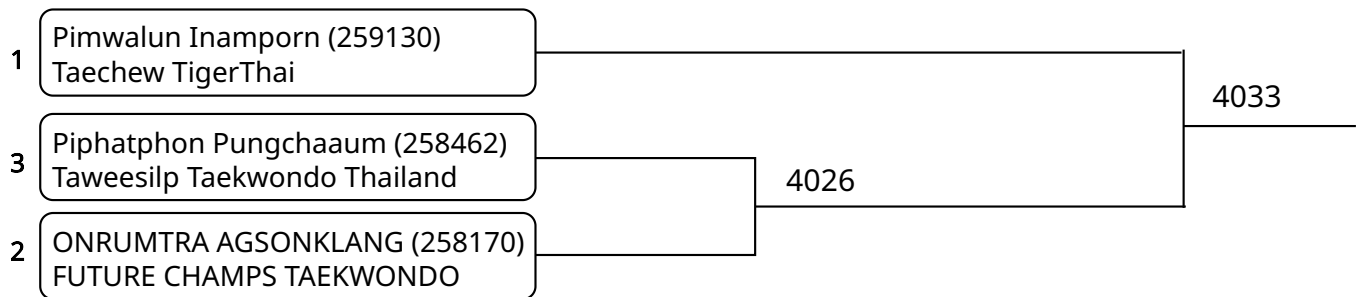

Kyorugi B 12-14Yrs Female 33-37kg (entries: 3)