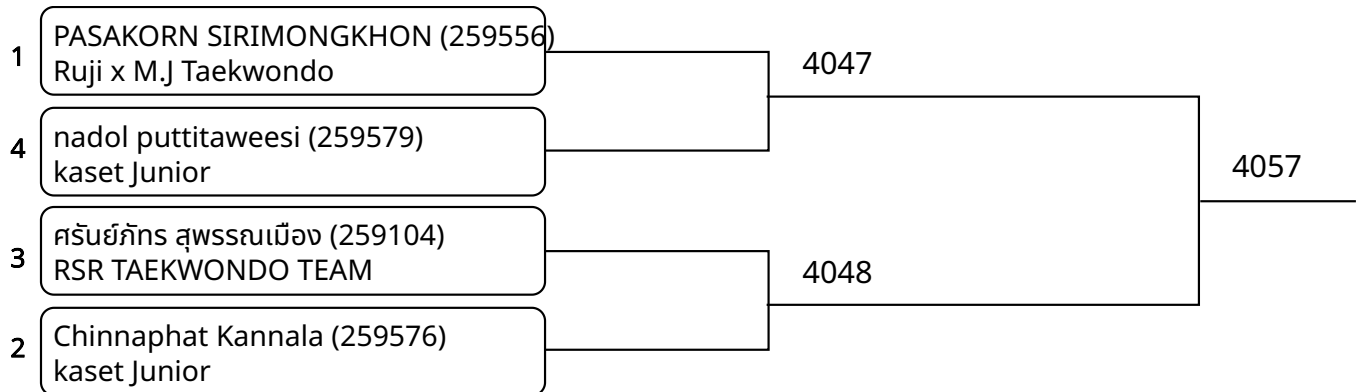

Kyorugi B 12-14Yrs Male 37-41kg (entries: 5)

Kyorugi B 12-14Yrs Male 41-45kg (entries: 4)

Kyorugi B 12-14Yrs Male 45-49kg (entries: 5)

Kyorugi B 12-14Yrs Male 53-57kg (entries: 3)

Kyorugi B 12-14Yrs Male 65kg+ (entries: 4)