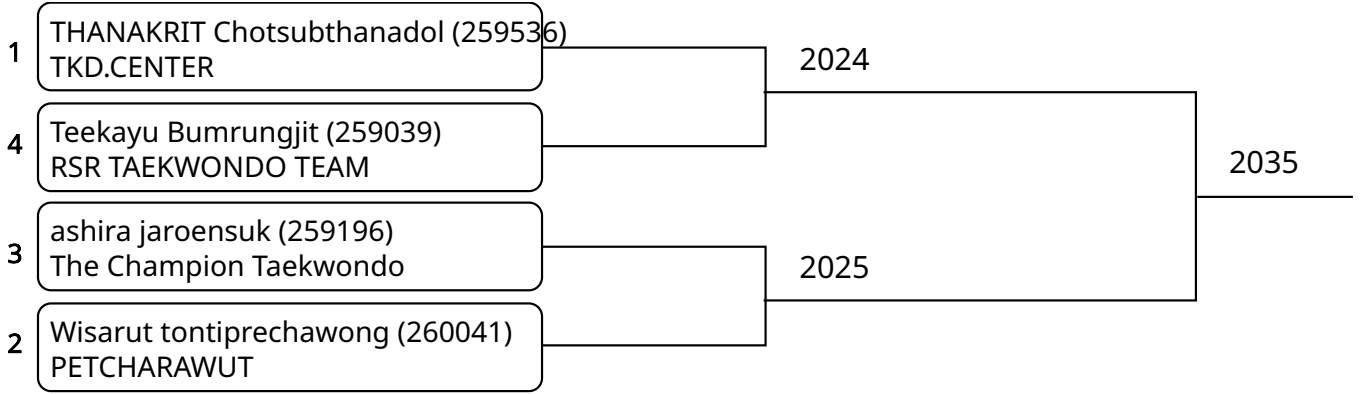

Kyorugi C 9-10Yrs Male -23kg G2 (entries: 2)

Kyorugi C 9-10Yrs Male 23-25kg G1 (entries: 4)

Kyorugi C 9-10Yrs Male 23-25kg G2 (entries: 4)

Kyorugi C 9-10Yrs Male 25-27kg (entries: 3)

Kyorugi C 9-10Yrs Male 27-29kg G1 (entries: 3)