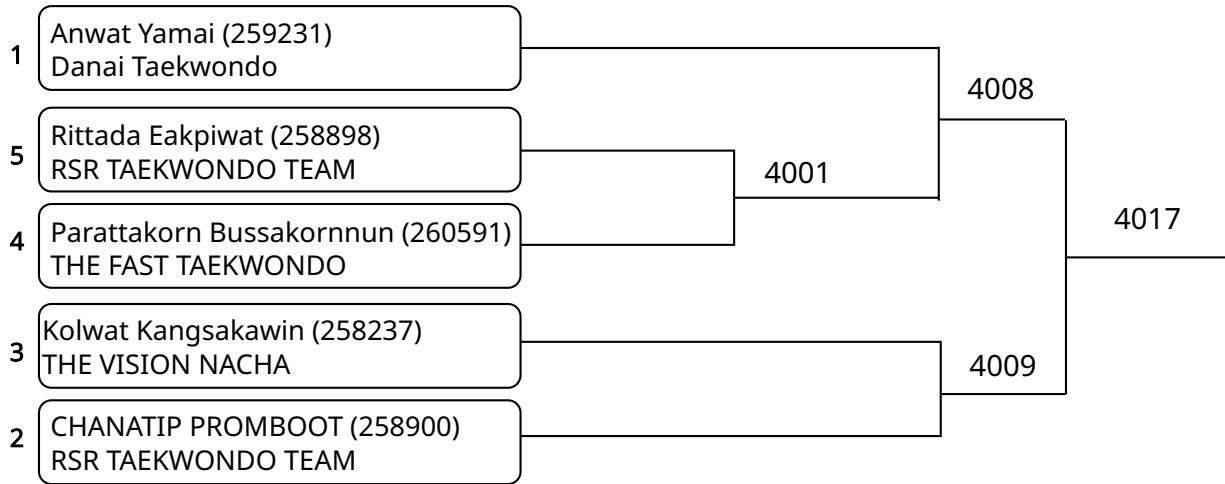

Kyorugi A 7-8Yrs Male 22-24kg (entries: 5)