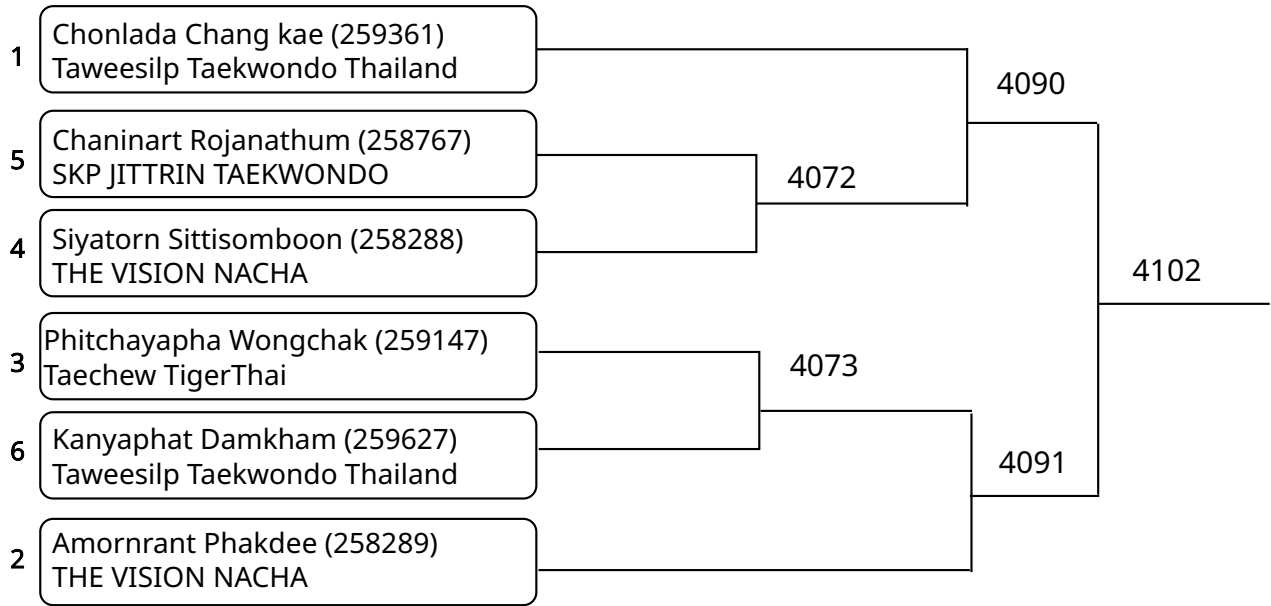

Kyorugi-PSS A 12-14Yrs Female 29-33kg (entries: 6)