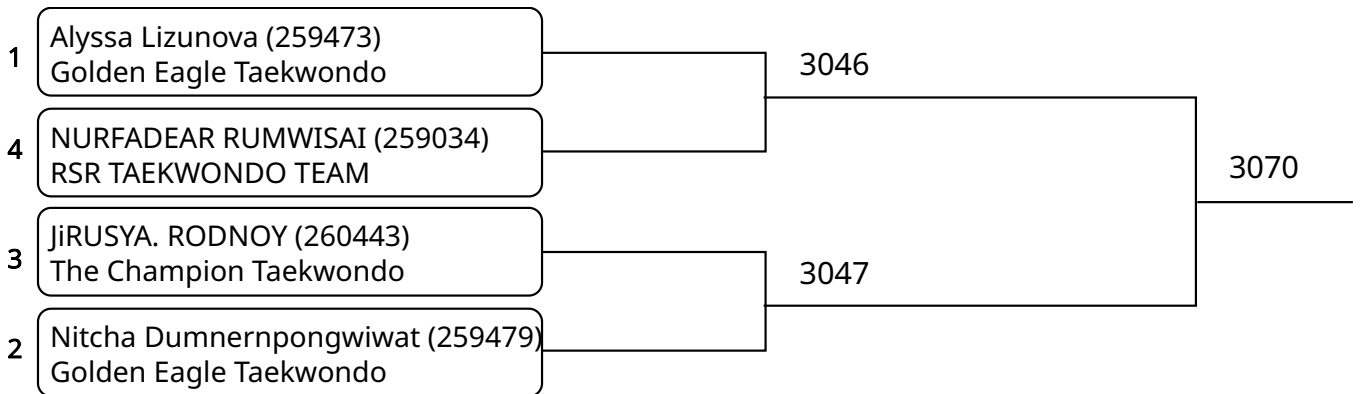

Kyorugi D 7-8Yrs Female 24-27kg (entries: 4)