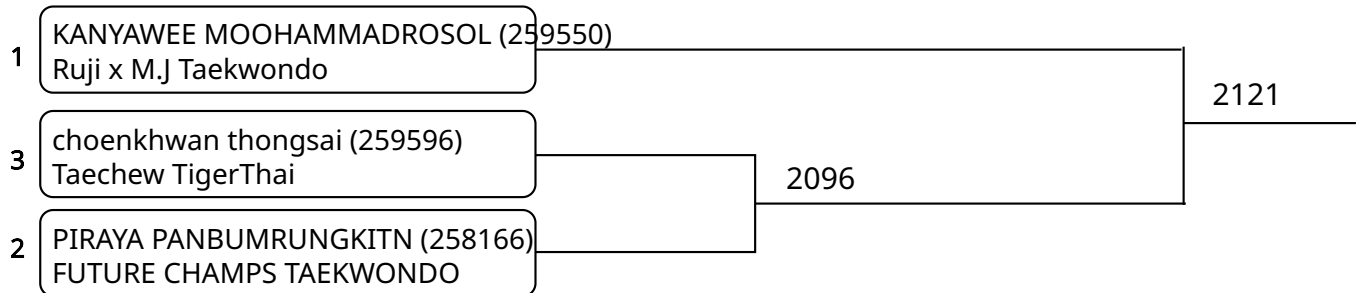

Kyorugi B 11-12Yrs Female 46kg+ (entries: 3)