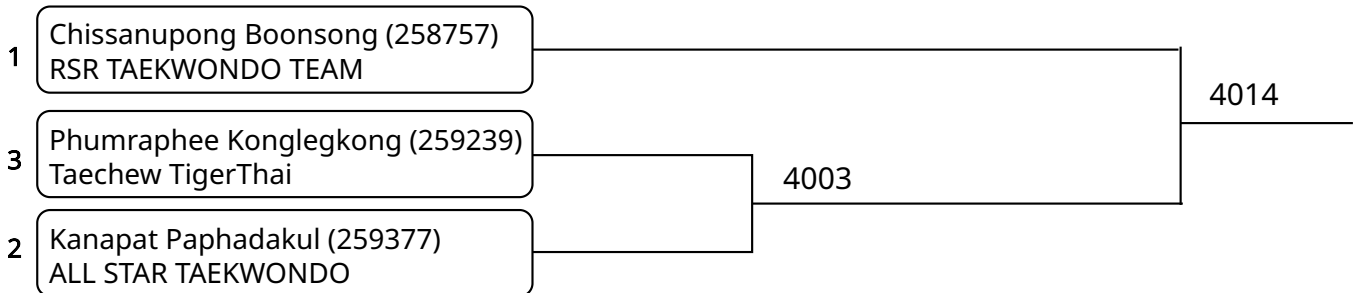

Kyorugi B 5-6Yrs Male 20-22kg (entries: 3)