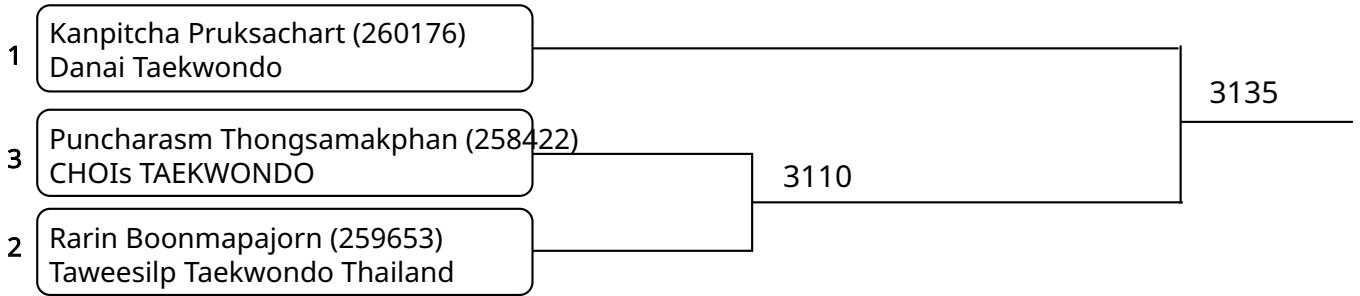

Kyorugi D 9-10Yrs Female 40kg+ (entries: 3)