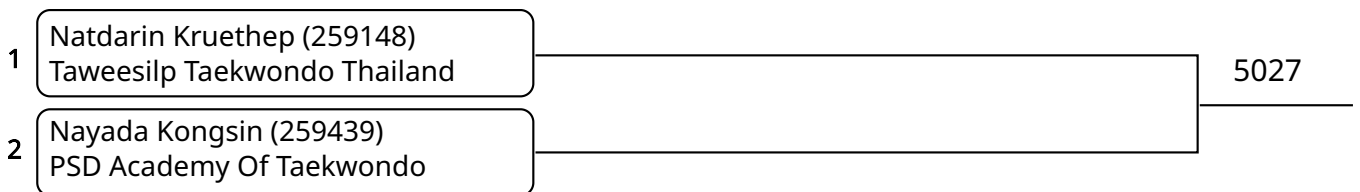

Kyorugi-PSS A 9-10Yrs Female 27-29kg (entries: 5)

Kyorugi-PSS A 9-10Yrs Female 29-32kg (entries: 2)

Kyorugi-PSS A 9-10Yrs Female 32-36kg (entries: 2)

Kyorugi-PSS A 9-10Yrs Female 40kg+ (entries: 2)

2026-02-07