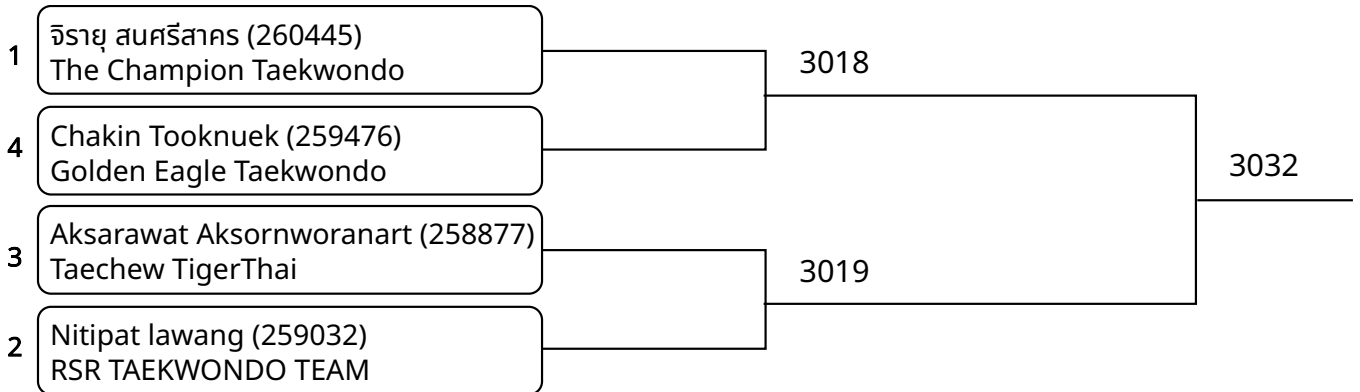

Kyorugi D 5-6Yrs Male -18kg G4 (entries: 4)