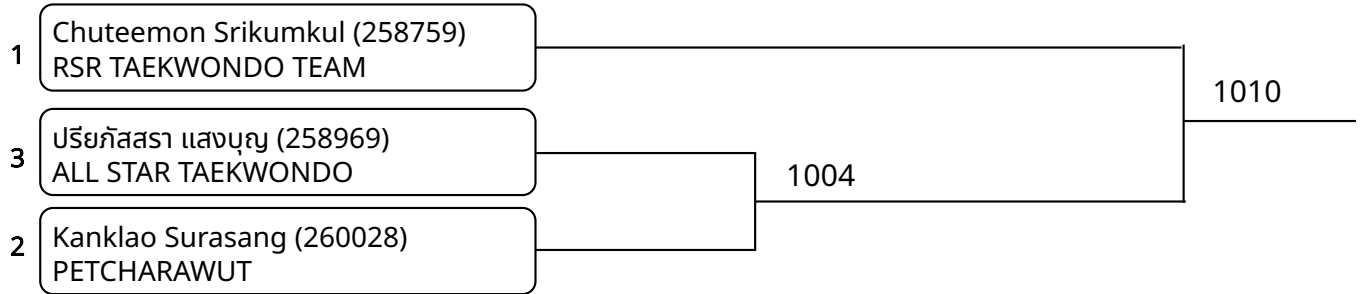

Kyorugi B 7-8Yrs Female -20kg (entries: 7)

Kyorugi B 7-8Yrs Female 20-22kg (entries: 3)

Kyorugi B 7-8Yrs Female 22-24kg (entries: 2)

Kyorugi B 7-8Yrs Female 24-27kg (entries: 2)

Kyorugi B 7-8Yrs Female 27-30kg (entries: 2)