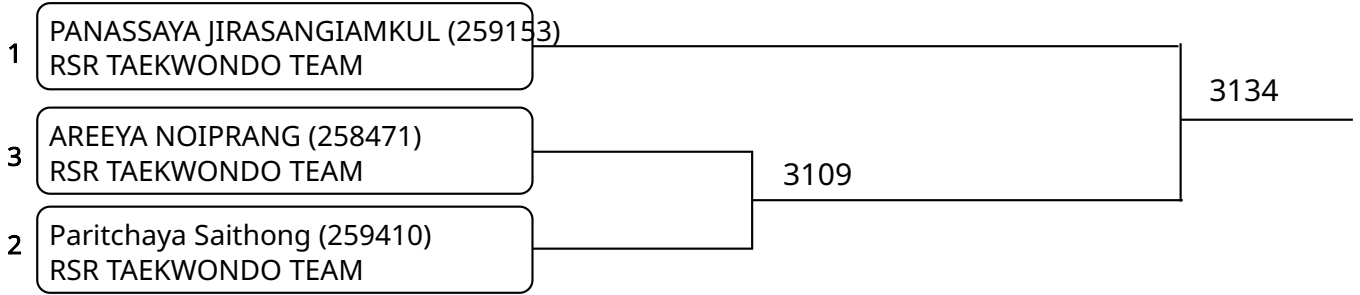

Kyorugi D 9-10Yrs Female 36-40kg (entries: 3)