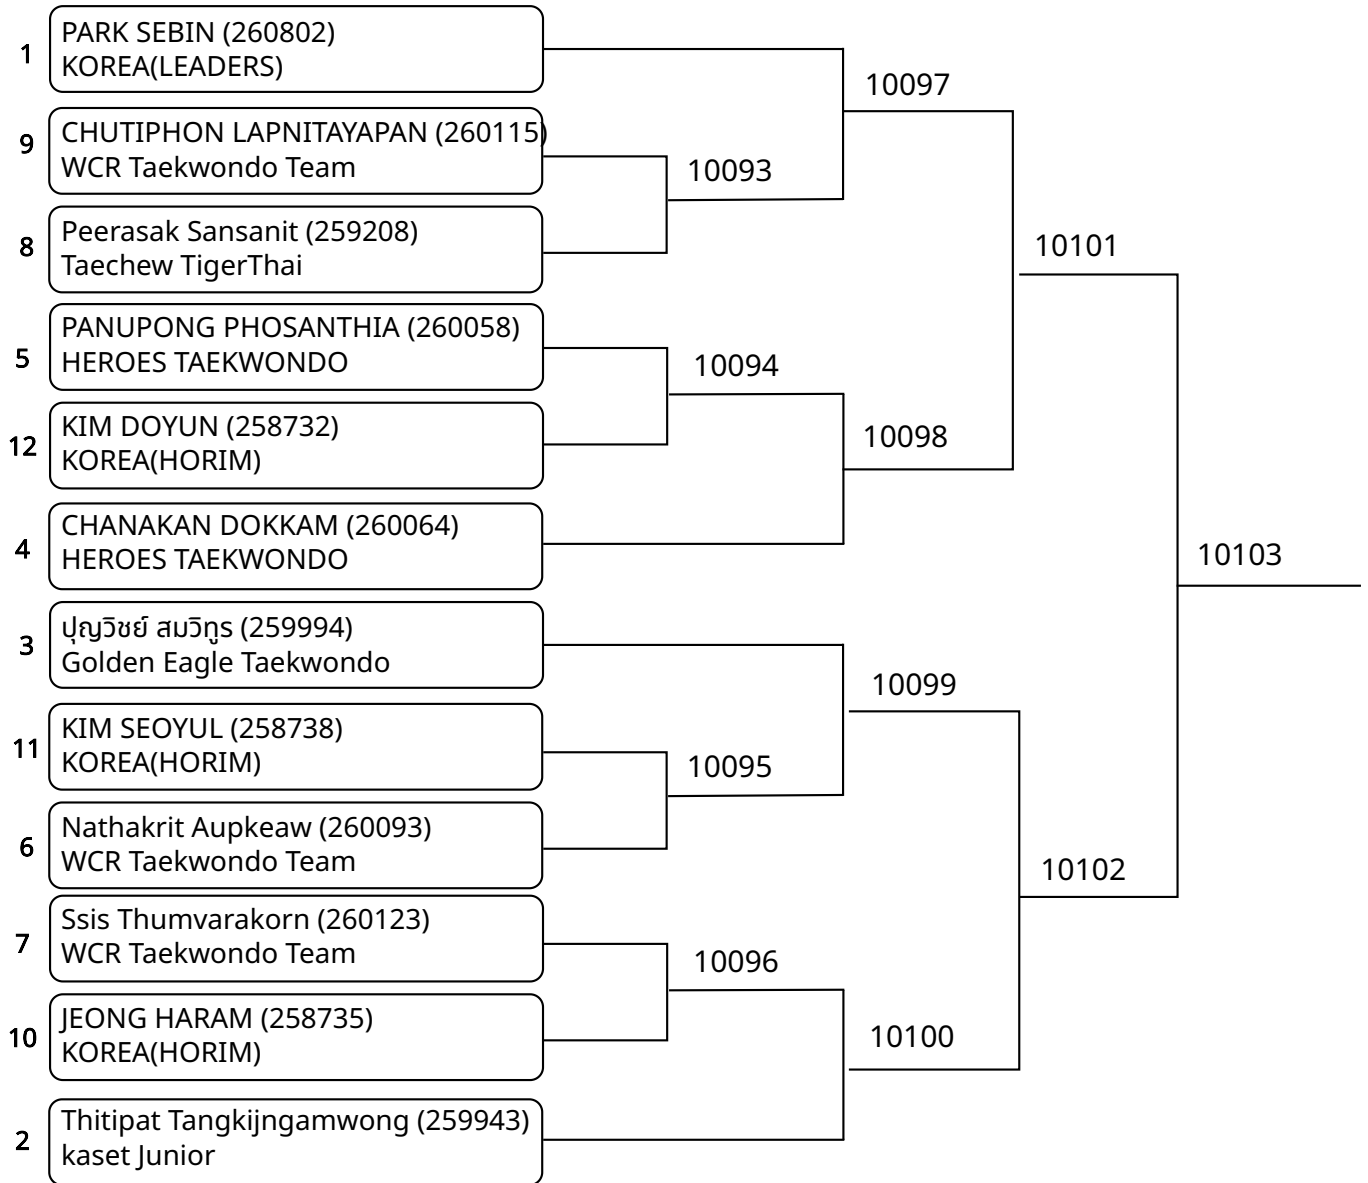

Poomsae Individual (G)Poom/Black Belt 15-17Yrs Male (entries: 12)