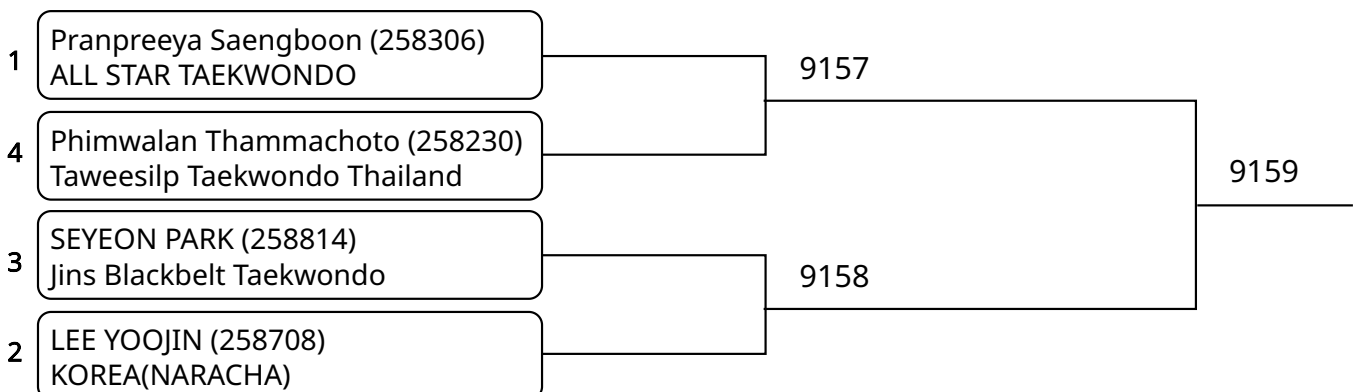

Poomsae Individual (F)Red Belt 11-12Yrs Female G2 (entries: 4)