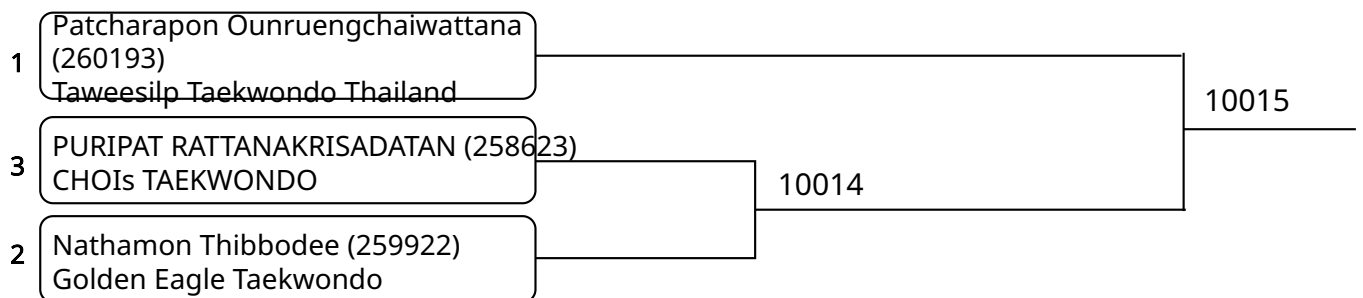

Poomsae Pair (G)Poom/Black Belt 9-10Yrs Mix (entries: 6)