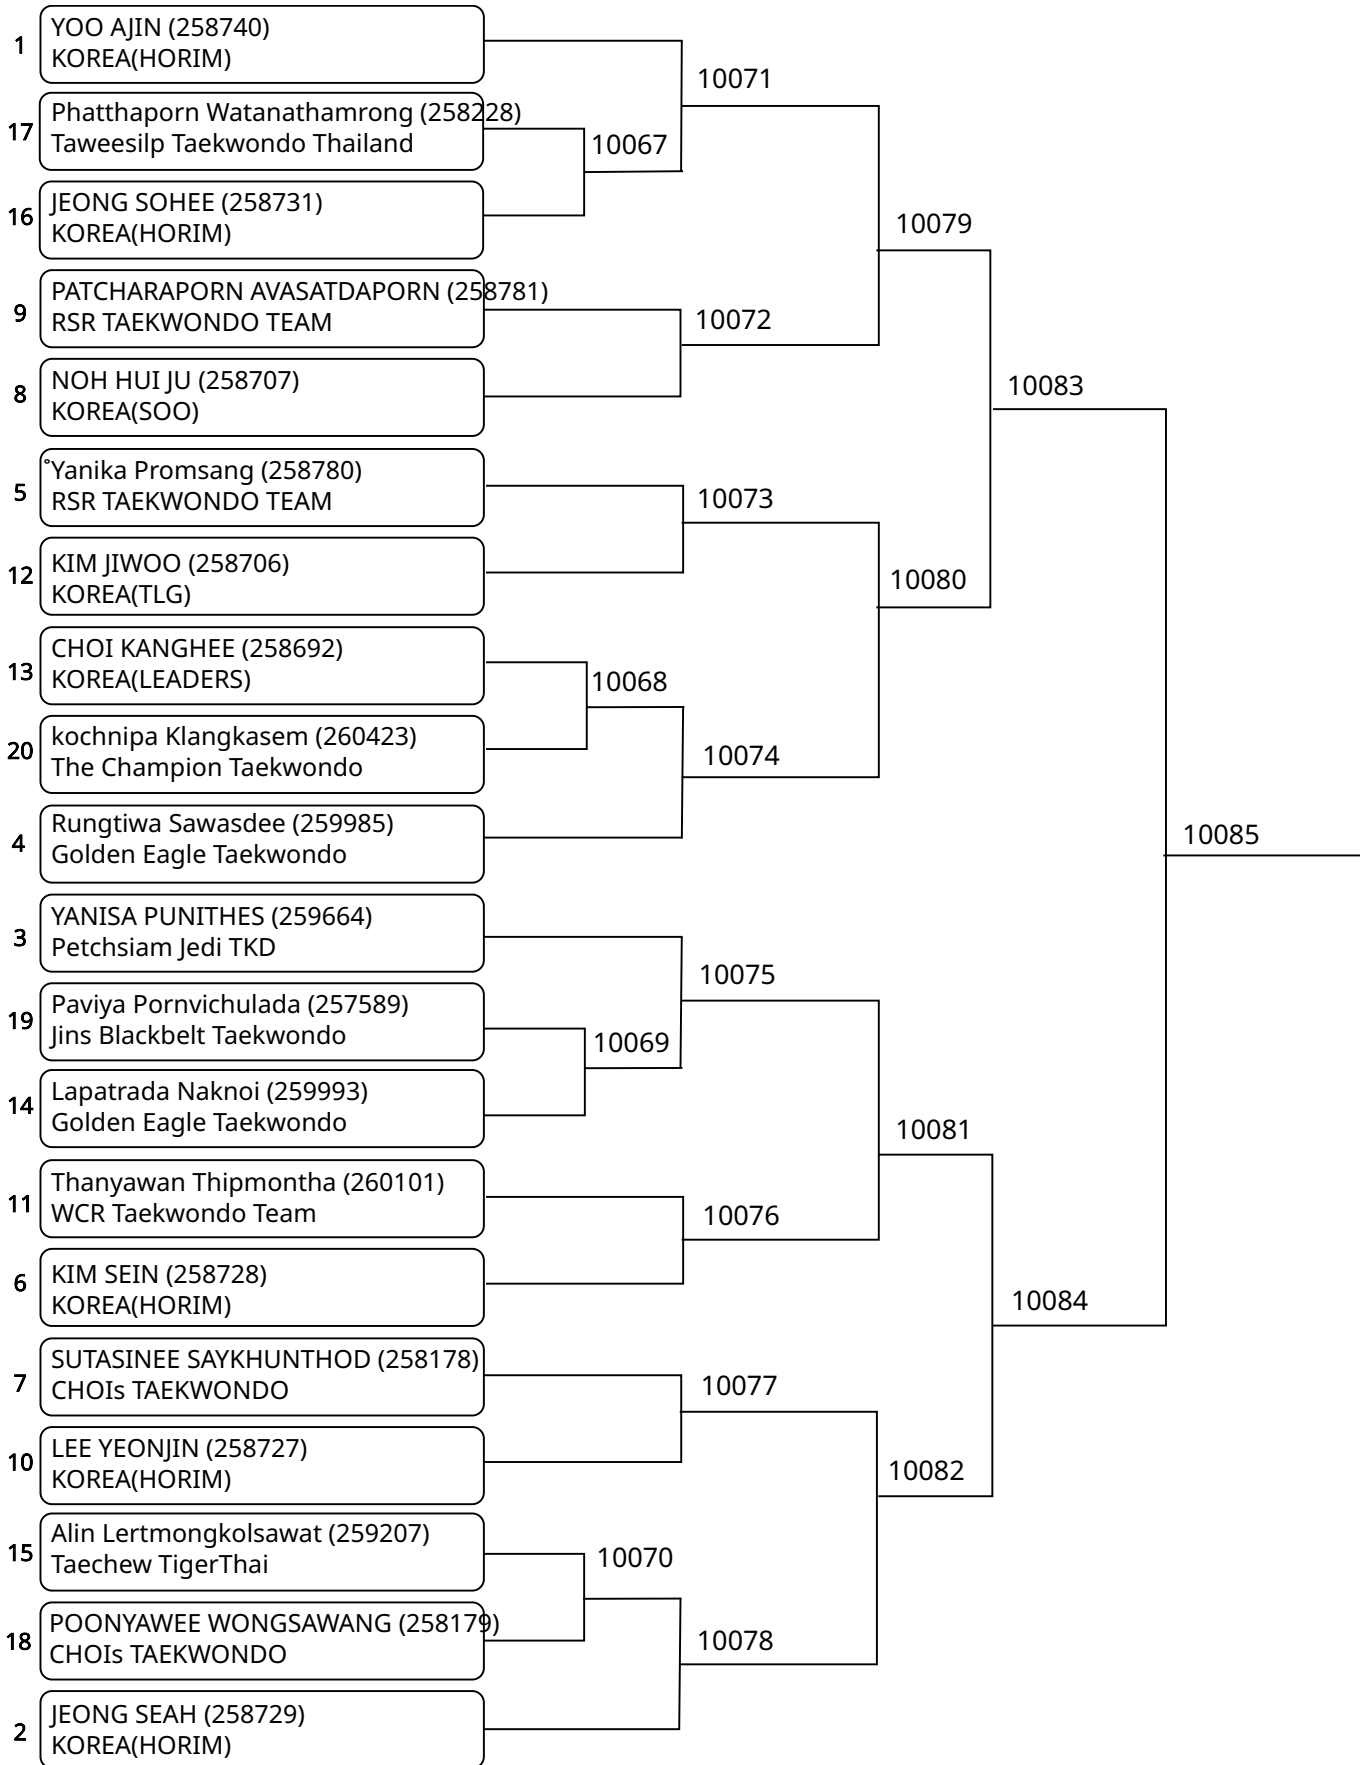

Poomsae Individual (G)Poom/Black Belt 11-12Yrs Female (entries: 20)

Poomsae Individual (G)Poom/Black Belt 11-12Yrs Male (entries: 17)

Poomsae Individual (G)Poom/Black Belt 12-14Yrs Female (entries: 20)

Poomsae Individual (G)Poom/Black Belt 12-14Yrs Male (entries: 16)