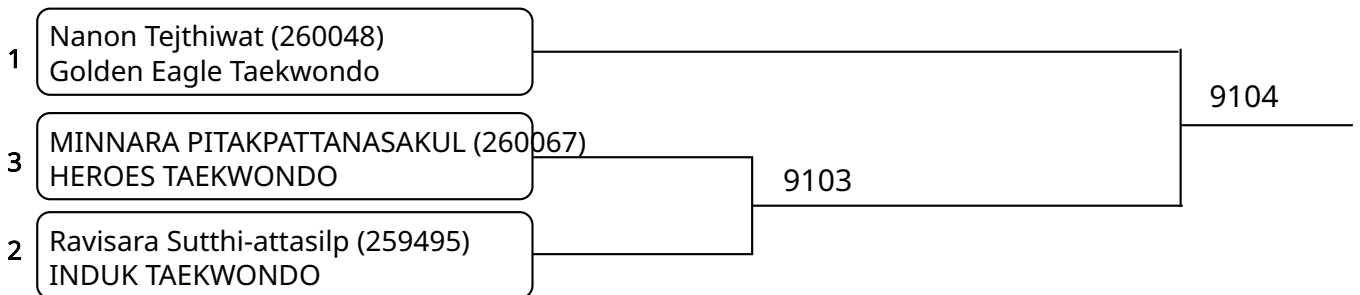

Poomsae Individual (D)Blue Belt 7-8Yrs Female (entries: 3)