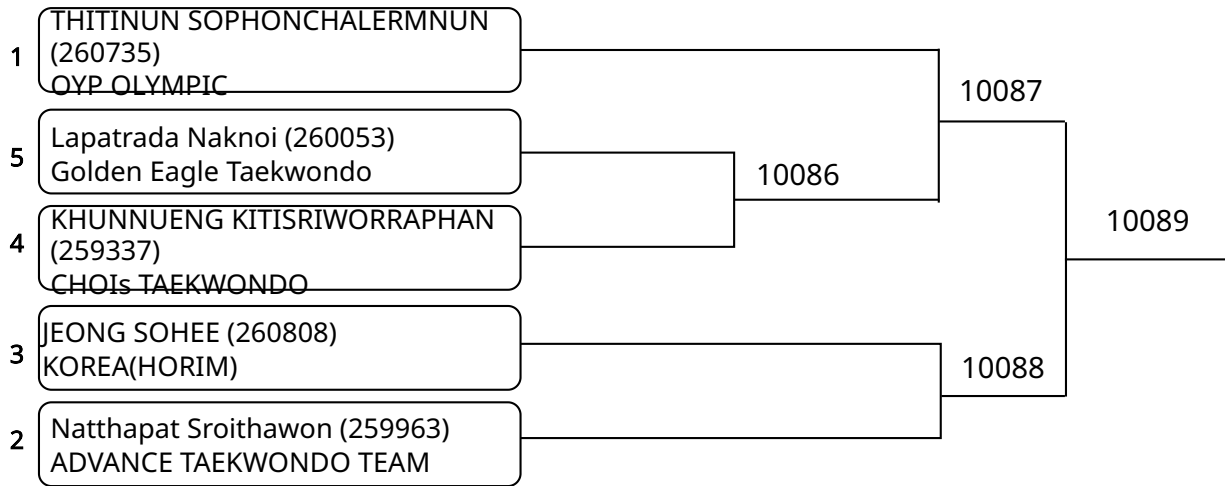

Poomsae Pair (G)Poom/Black Belt 12-14Yrs Mix (entries: 10)