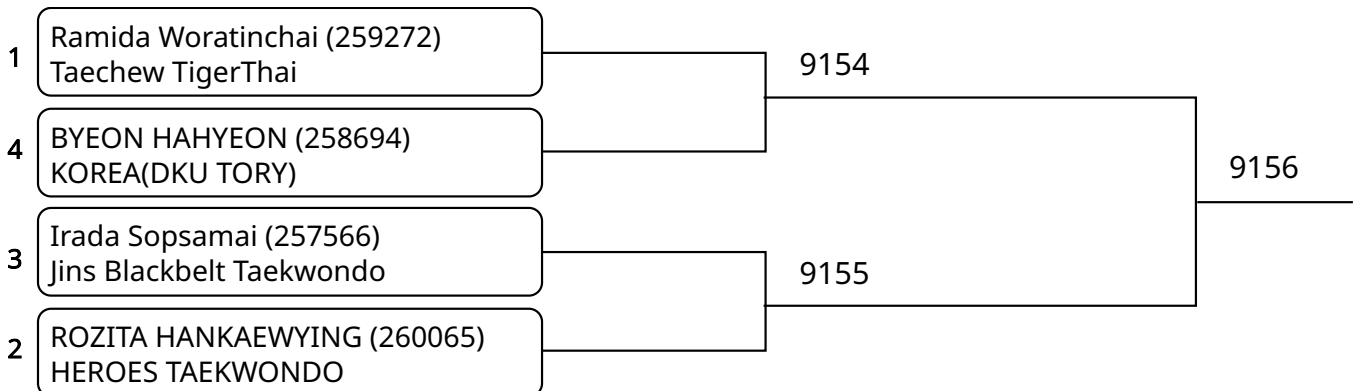

Poomsae Individual (F)Red Belt 11-12Yrs Female G1 (entries: 4)