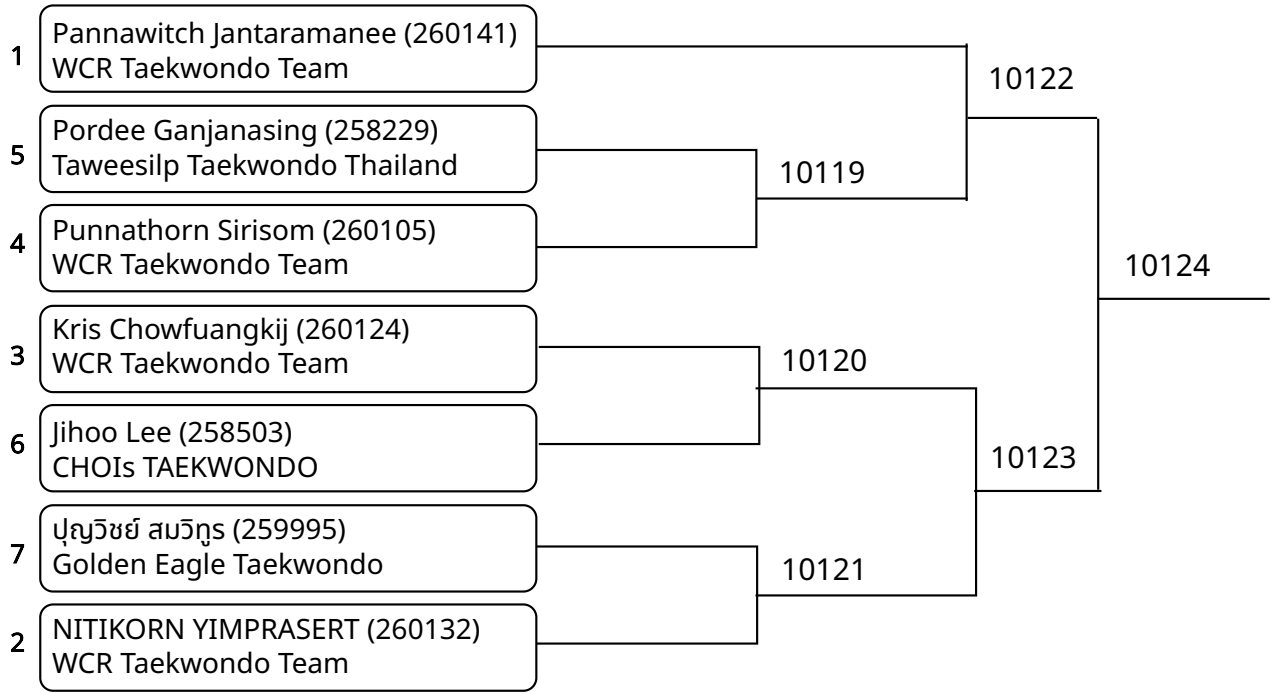

Poomsae Individual (G)Poom/Black Belt 15-17Yrs Female (entries: 12)

Poomsae Individual (G)Poom/Black Belt 15-17Yrs Male (entries: 12)

Poomsae Individual (G)Poom/Black Belt 18Yrs+ Female (entries: 5)

Poomsae Individual (G)Poom/Black Belt 18Yrs+ Male (entries: 7)