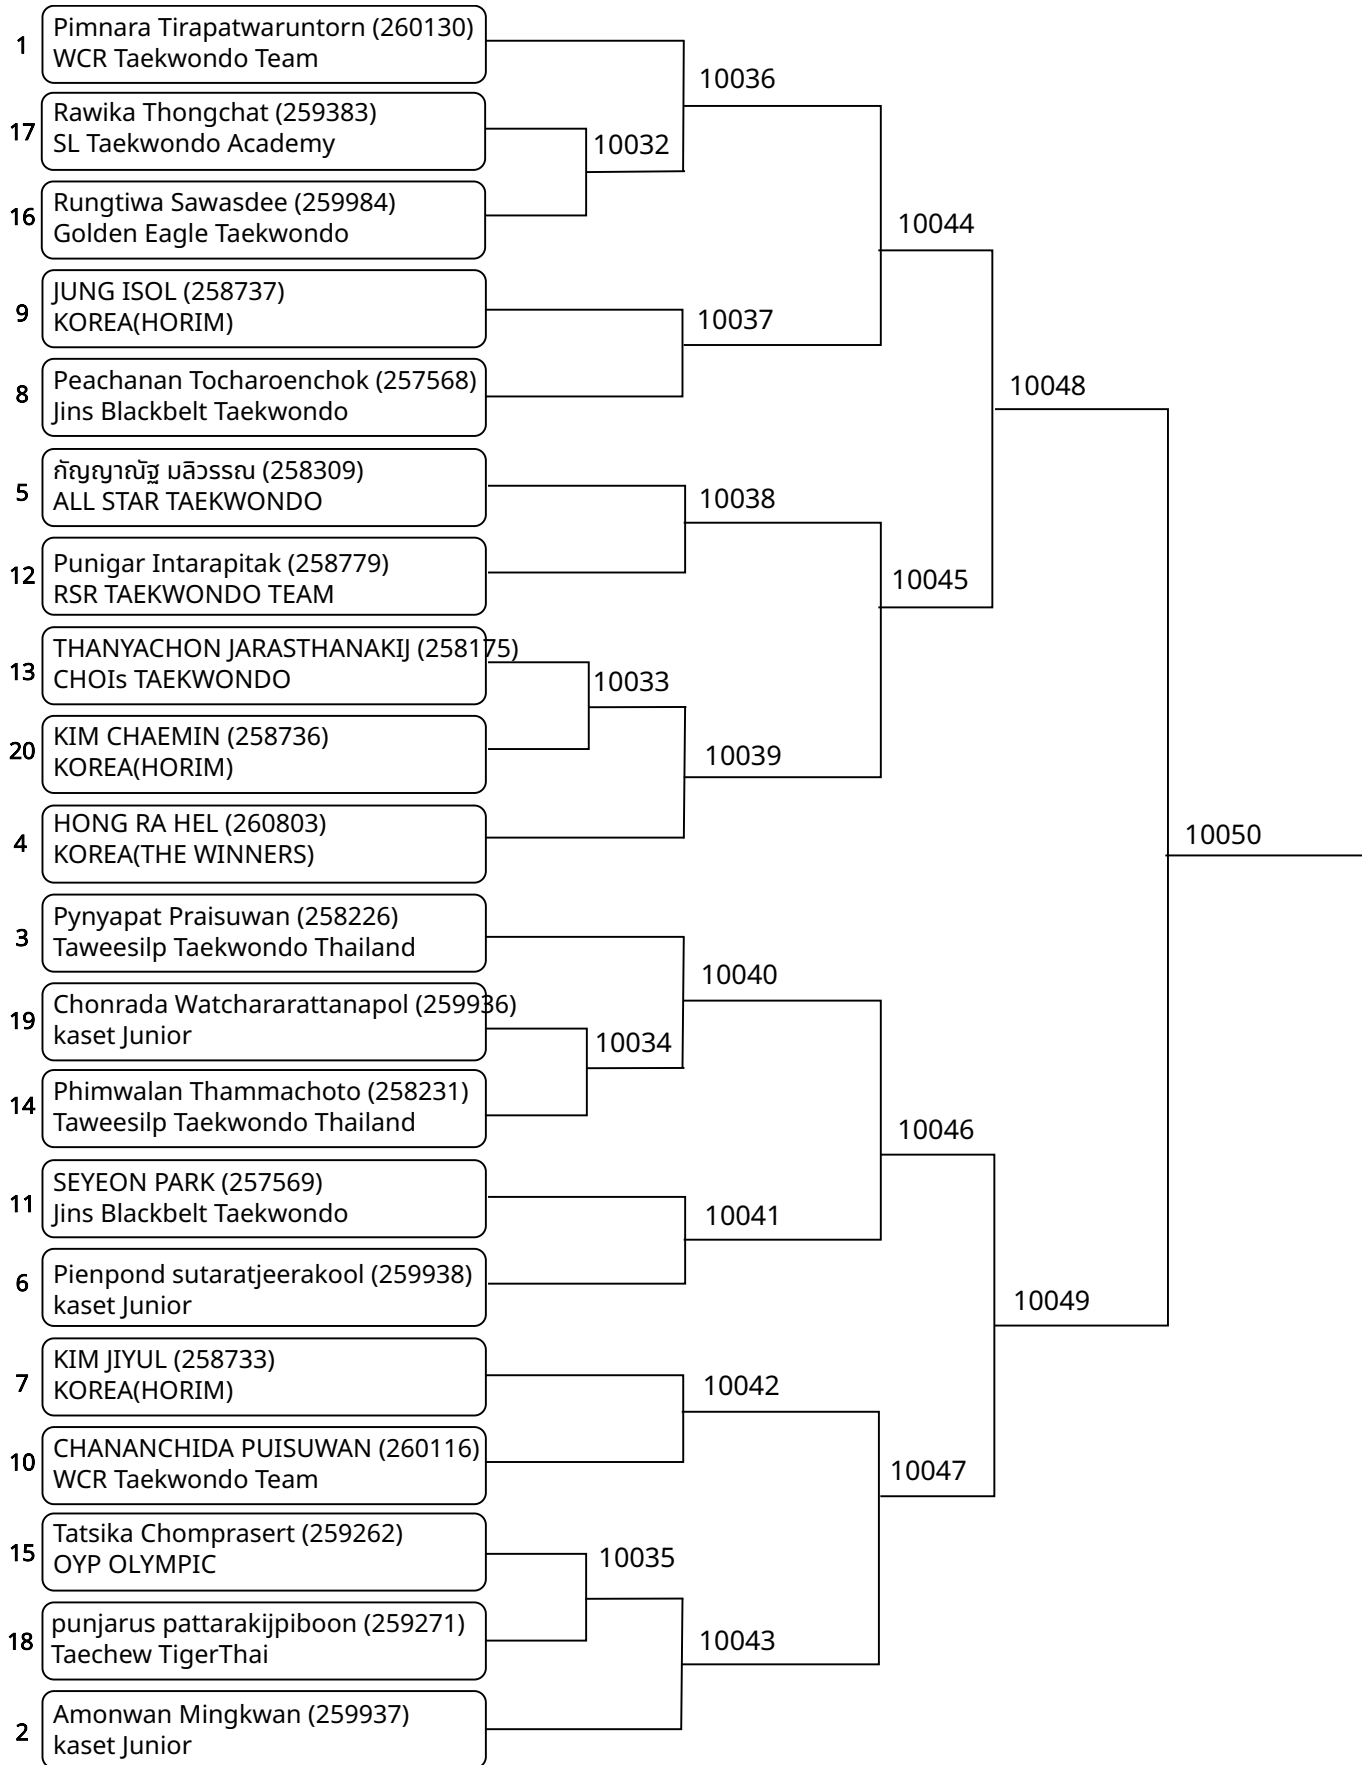

Poomsae Individual (G)Poom/Black Belt 11-12Yrs Female (entries: 20)