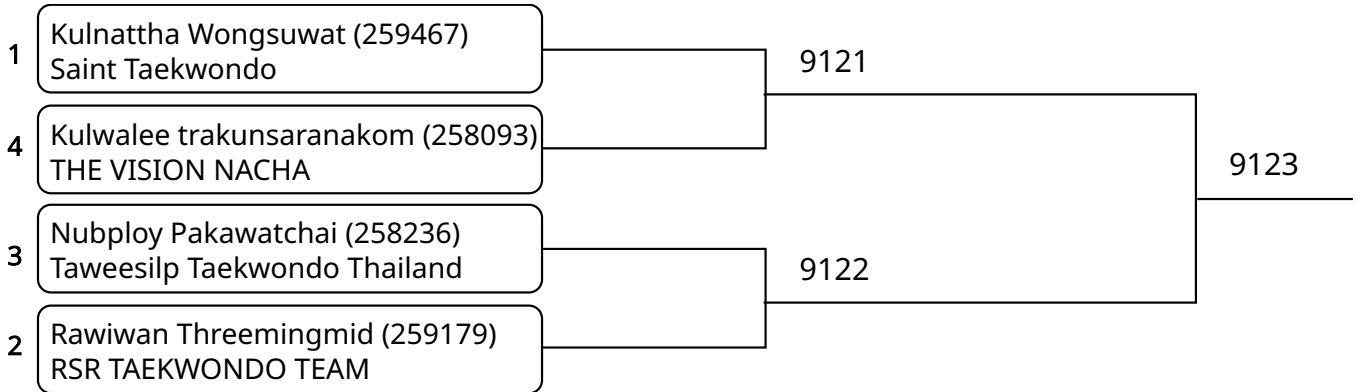

Poomsae Individual (D)Blue Belt 12-14Yrs Female (entries: 4)