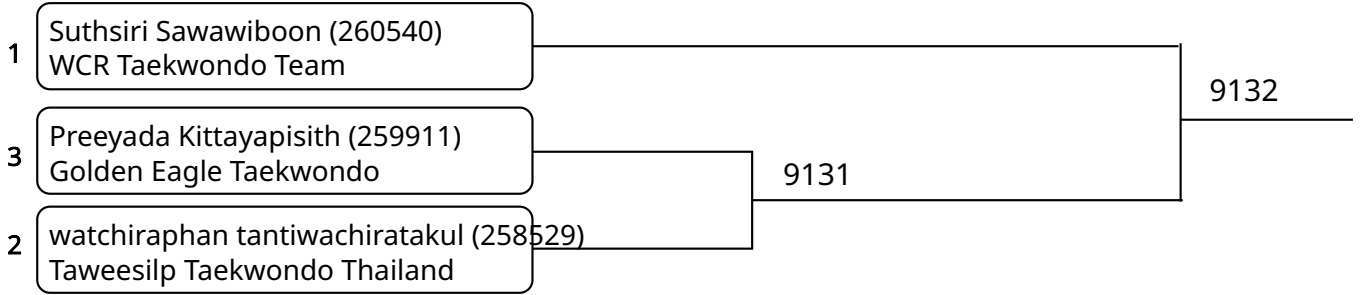

2026-02-07

Poomsae Individual (E)Brown Belt 9-10Yrs Female G2 (entries: 3)