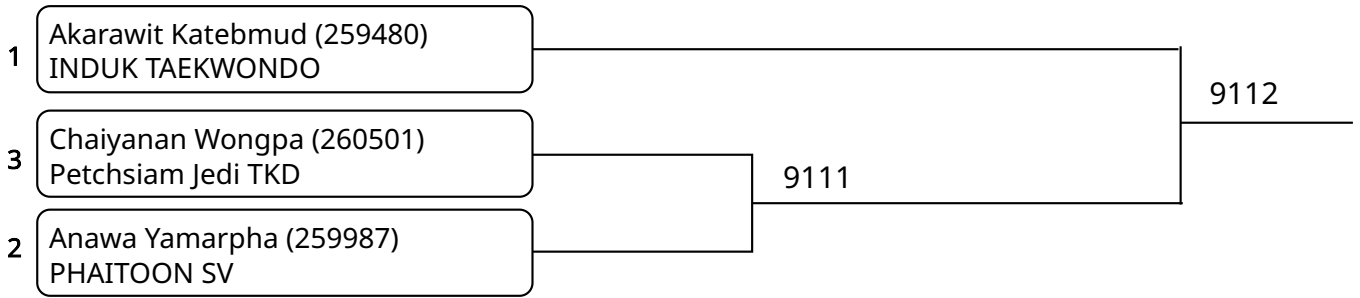

Poomsae Individual (D)Blue Belt 11-12Yrs Male (entries: 3)