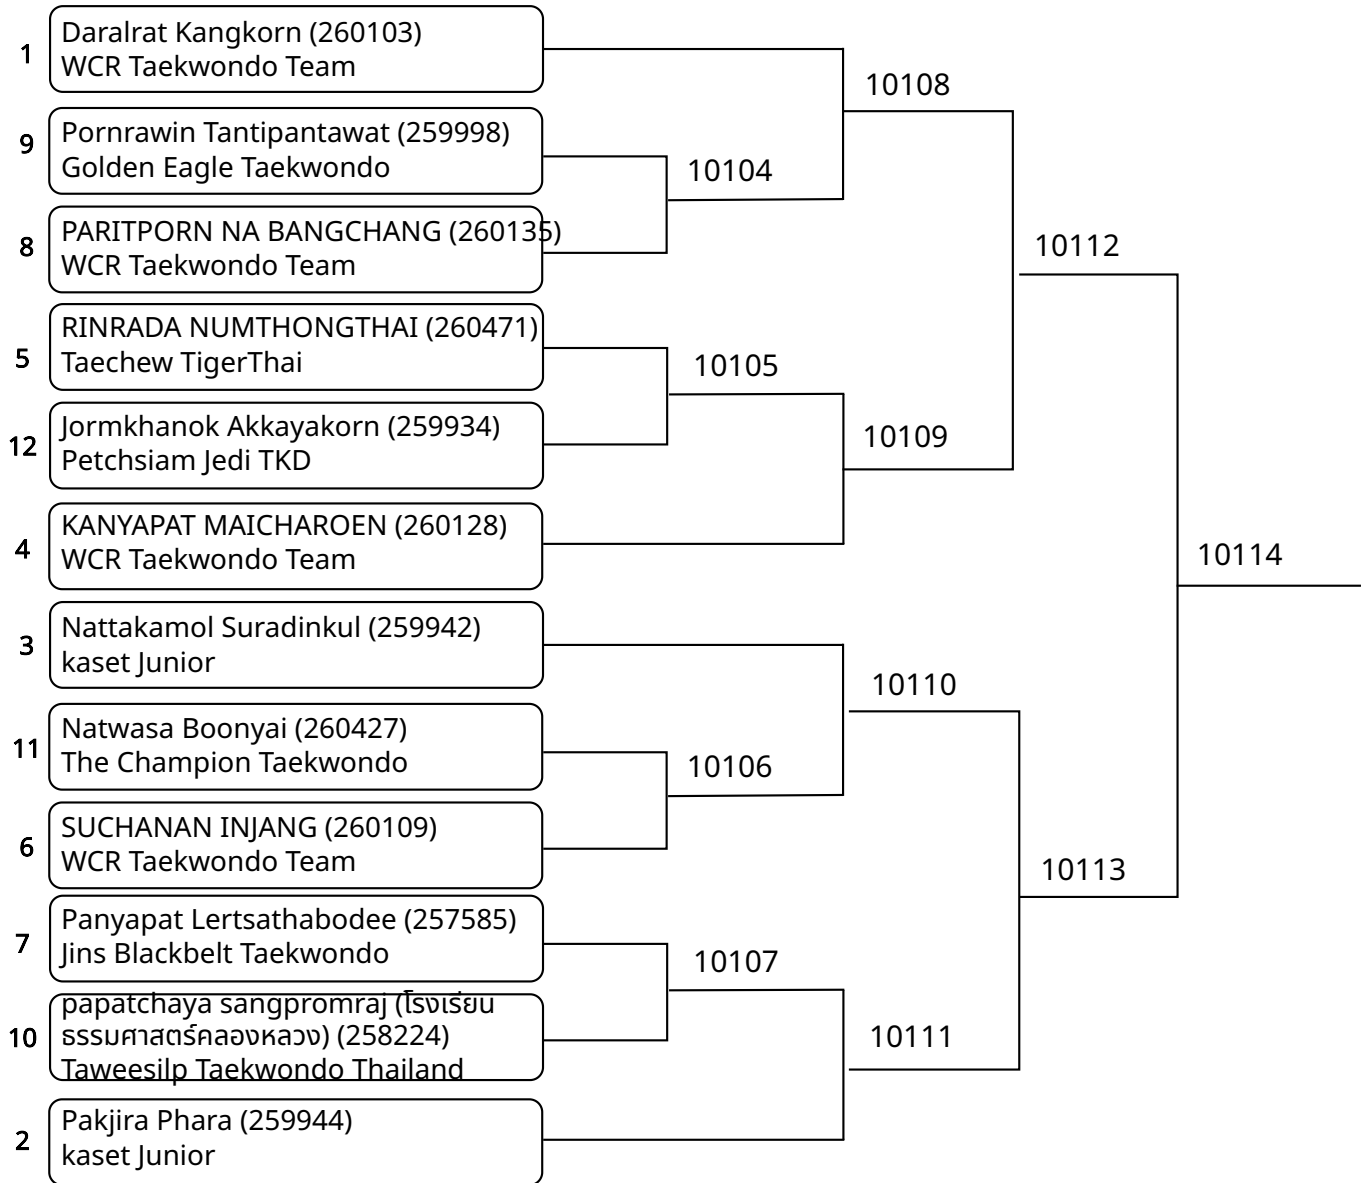

Poomsae Individual (G)Poom/Black Belt 15-17Yrs Female (entries: 12)