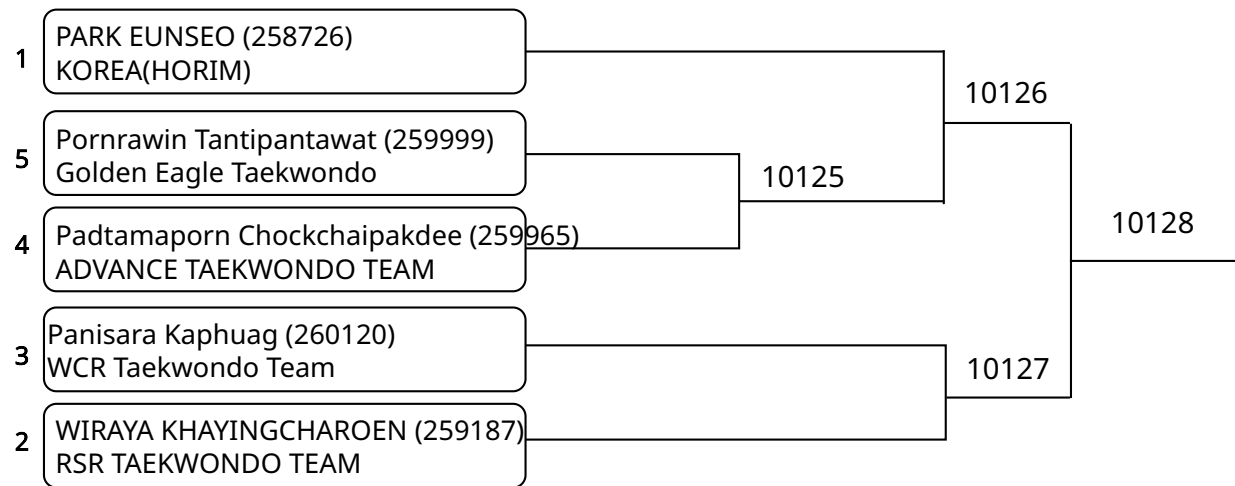

Poomsae Individual (G)Poom/Black Belt 15-17Yrs Female (entries: 12)

Poomsae Individual (G)Poom/Black Belt 15-17Yrs Male (entries: 12)

Poomsae Individual (G)Poom/Black Belt 18Yrs+ Female (entries: 5)

Poomsae Individual (G)Poom/Black Belt 18Yrs+ Male (entries: 7)