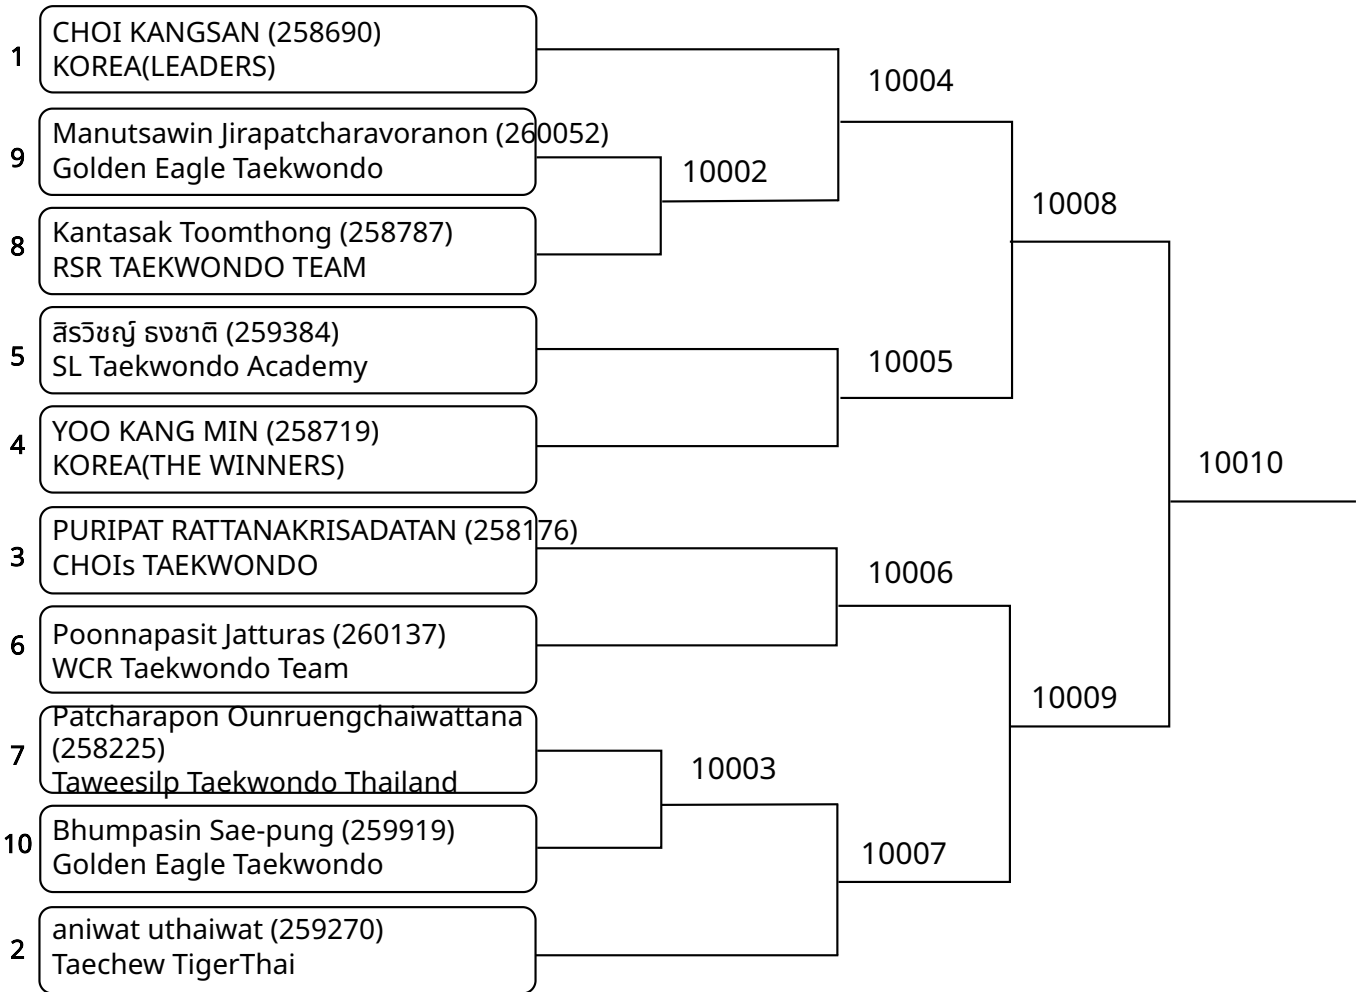

Poomsae Individual (G)Poom/Black Belt 7-8Yrs Female (entries: 1)

Poomsae Individual (G)Poom/Black Belt 9-10Yrs Female (entries: 4)

Poomsae Individual (G)Poom/Black Belt 9-10Yrs Male (entries: 10)

Poomsae Pair (G)Poom/Black Belt 11-12Yrs Mix (entries: 2)