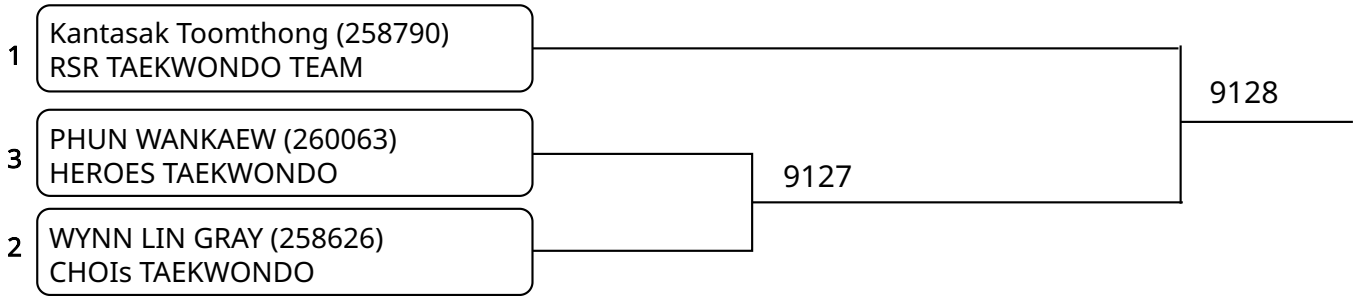

Poomsae Individual (E)Brown Belt 9-10Yrs Male (entries: 3)