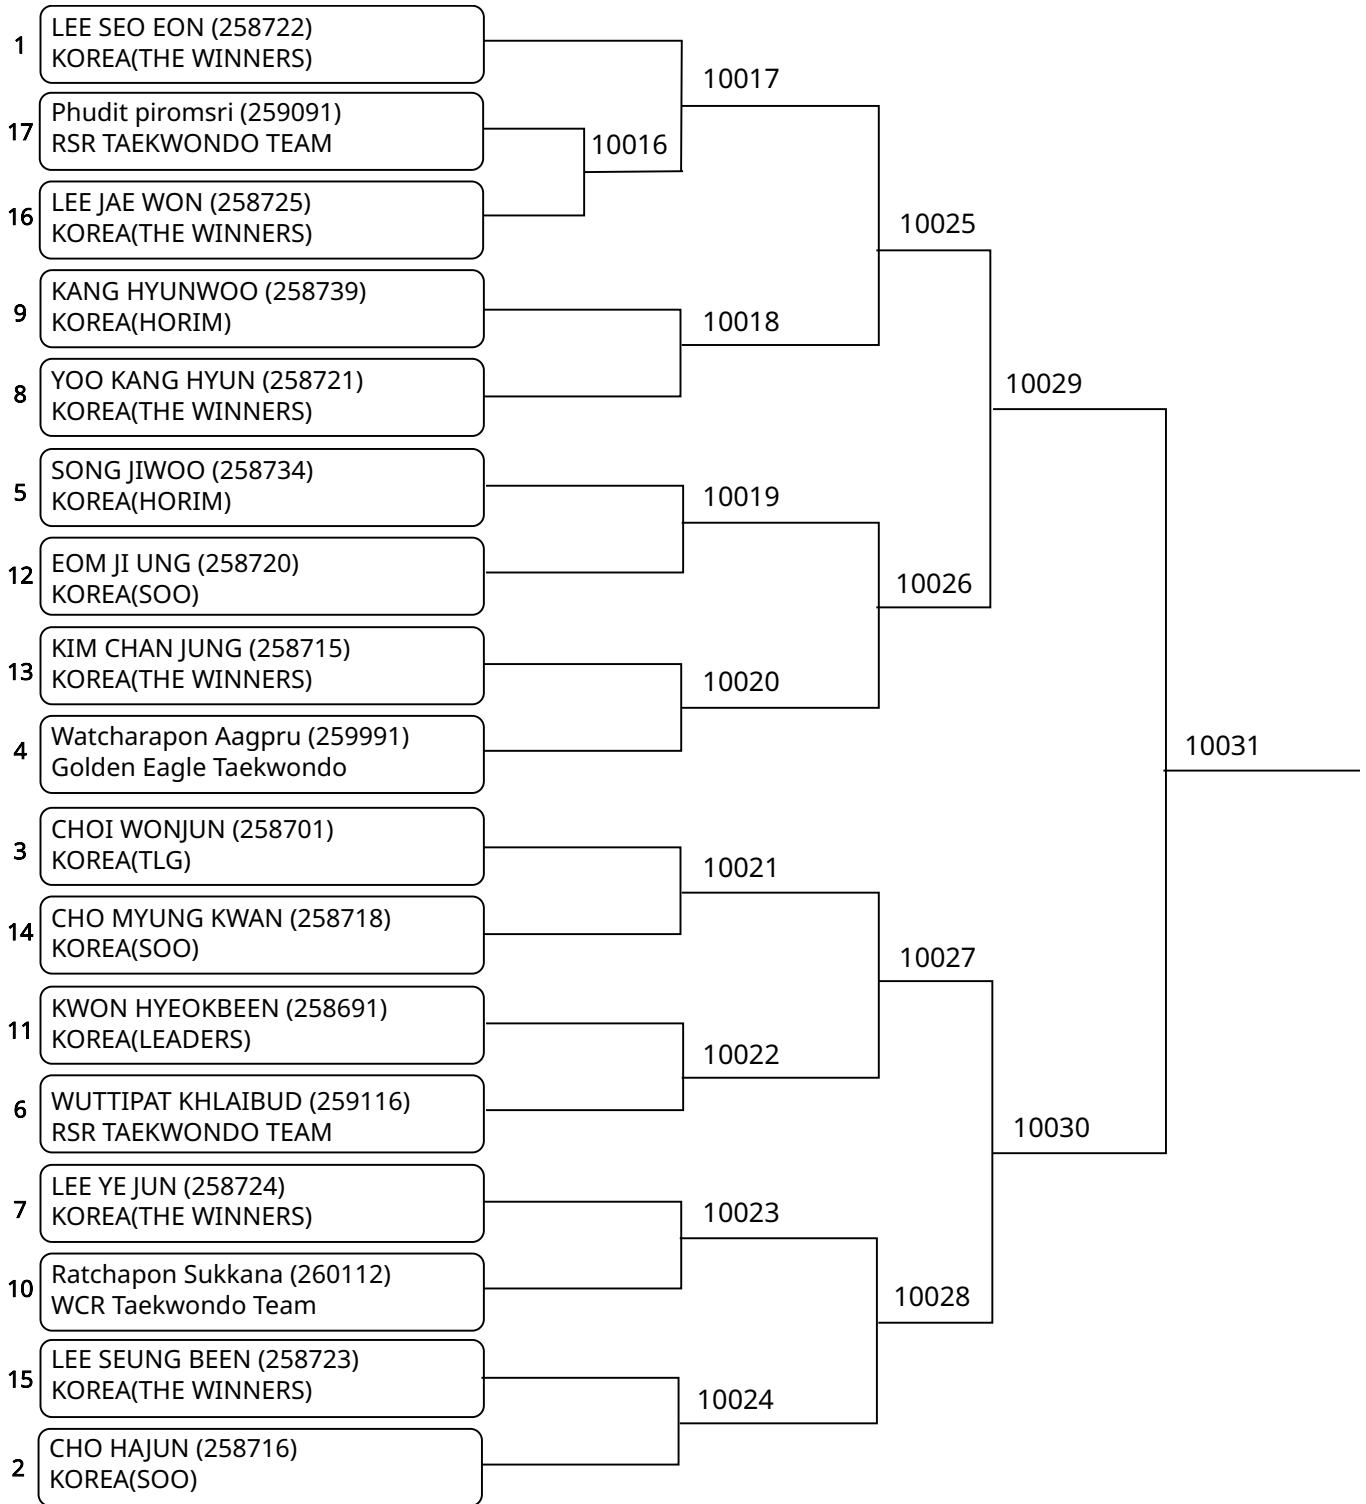

Poomsae Individual (G)Poom/Black Belt 11-12Yrs Male (entries: 17)