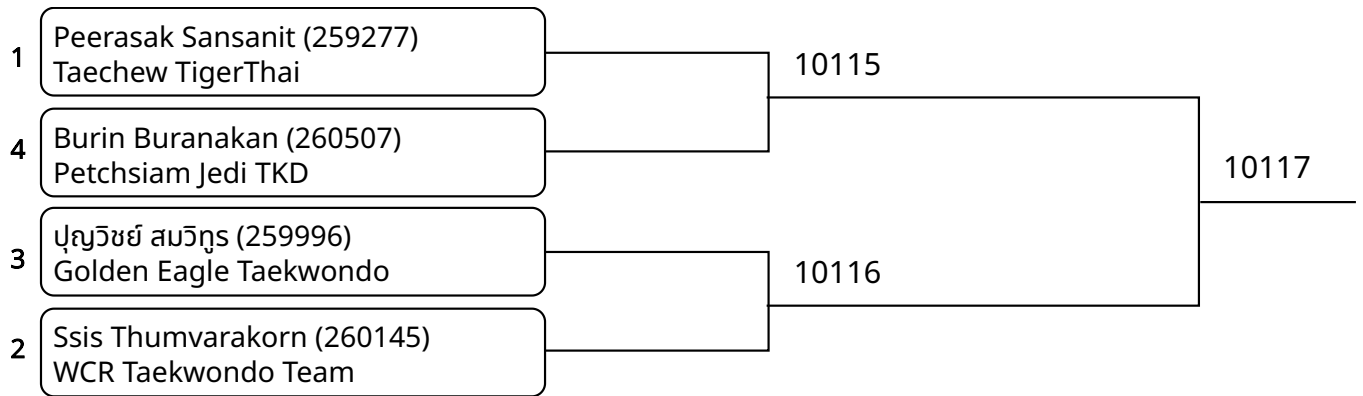

Poomsae Pair (G)Poom/Black Belt 12-14Yrs Female (entries: 2)

Poomsae Pair (G)Poom/Black Belt 12-14Yrs Mix (entries: 10)

Poomsae Pair (G)Poom/Black Belt 15-17Yrs Mix (entries: 8)

Poomsae Pair (G)Poom/Black Belt 18Yrs+ Mix (entries: 2)