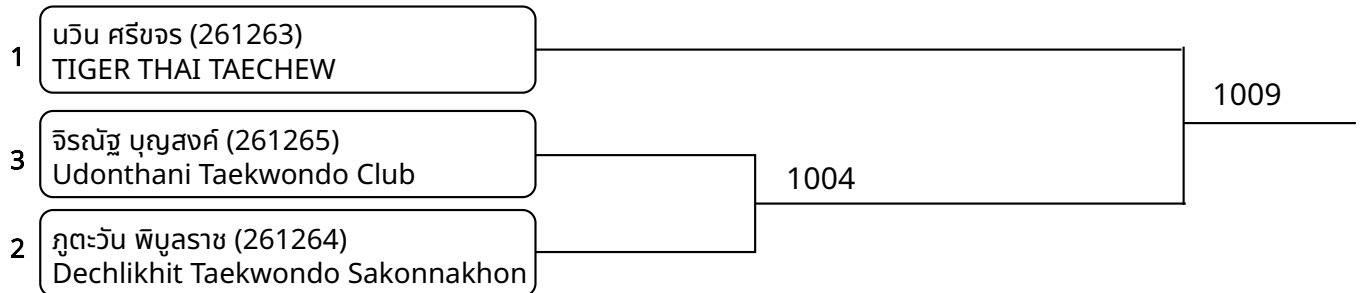

kyorugi A 12-14yrs male 37-41kg (entries: 3)