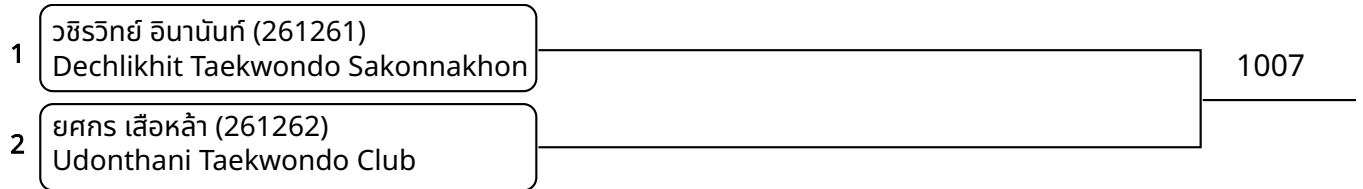

2026-02-15

kyorugi A 12-14yrs female 37-41kg (entries: 3)

kyorugi A 12-14yrs female 41-44kg (entries: 4)

kyorugi A 12-14yrs female 44-47kg (entries: 4)

kyorugi A 12-14yrs male -33kg (entries: 6)

kyorugi A 12-14yrs male 33-37kg (entries: 2)