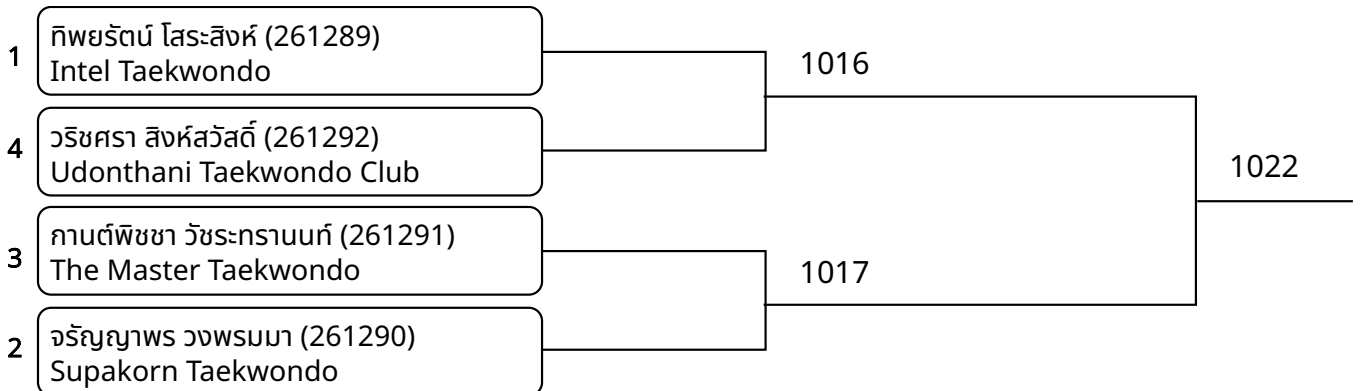

2026-02-15

kyorugi A 12-14yrs female 37-41kg (entries: 3)

kyorugi A 12-14yrs female 41-44kg (entries: 4)

kyorugi A 12-14yrs female 44-47kg (entries: 4)

kyorugi A 12-14yrs male -33kg (entries: 6)

kyorugi A 12-14yrs male 33-37kg (entries: 2)