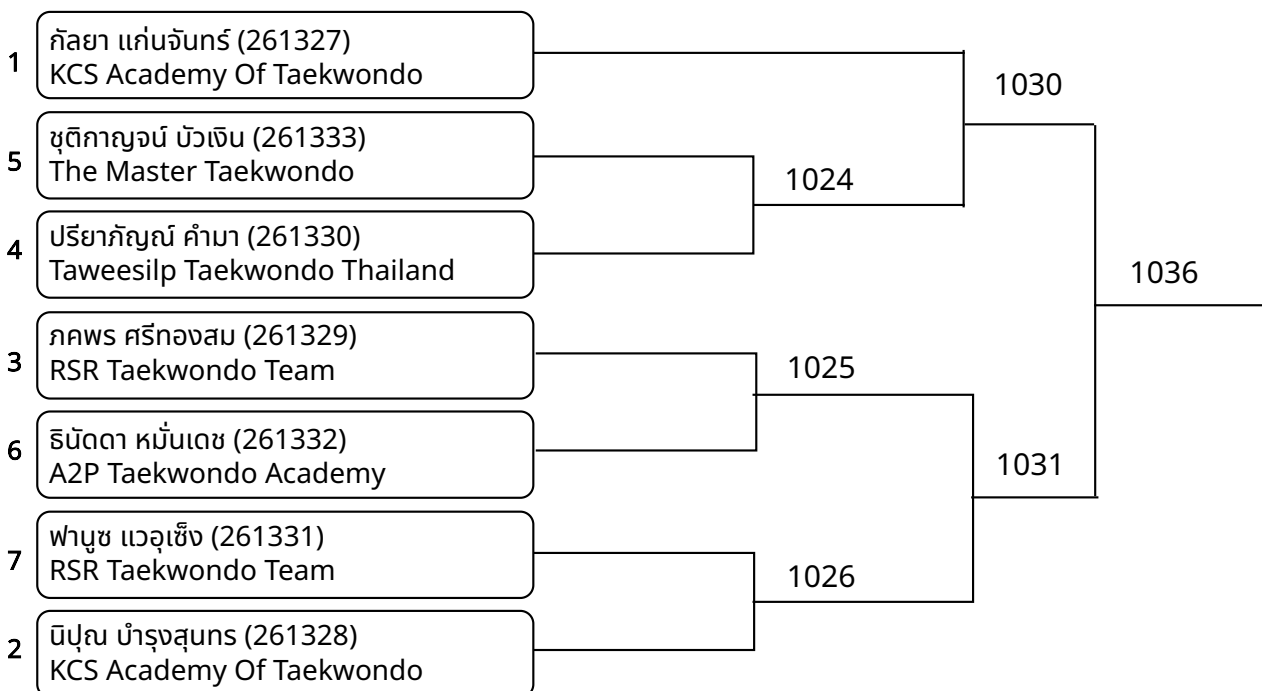

kyorugi A 12-14yrs male 37-41kg (entries: 3)

kyorugi A 12-14yrs male 41-45kg (entries: 6)

kyorugi A 12-14yrs male 45-49kg (entries: 3)

kyorugi A 15-17yrs female -42kg (entries: 7)

**kyorugi A 15-17yrs female 42-44kg** (entries: 2)