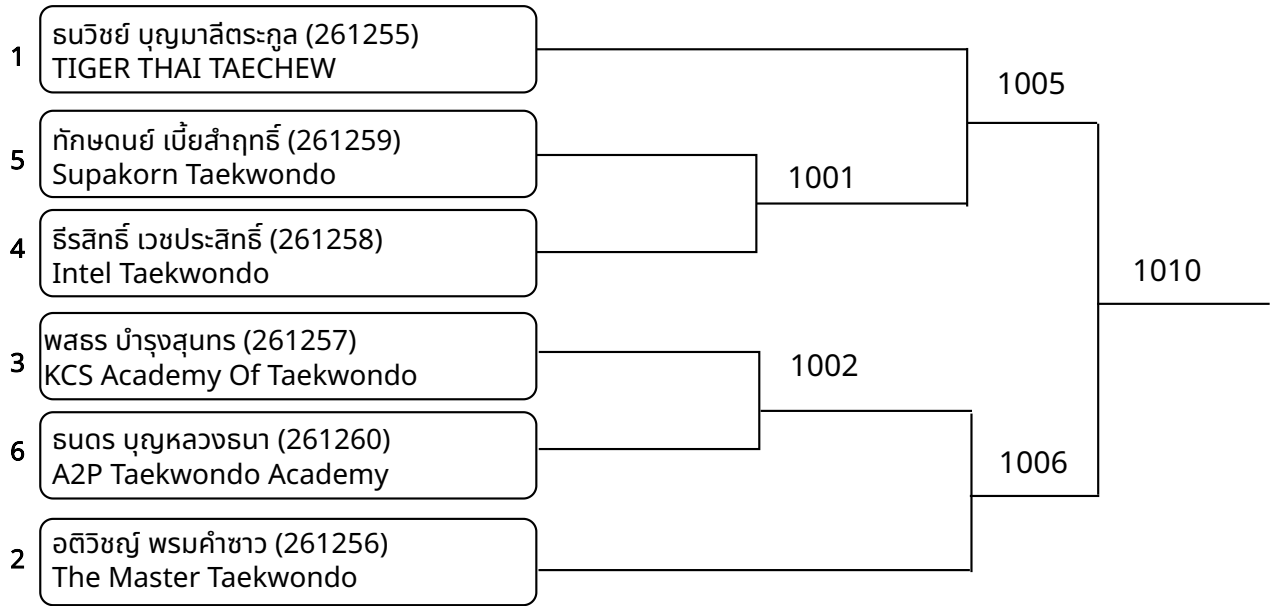

2026-02-15

kyorugi A 12-14yrs female 37-41kg (entries: 3)

kyorugi A 12-14yrs female 41-44kg (entries: 4)

kyorugi A 12-14yrs female 44-47kg (entries: 4)

kyorugi A 12-14yrs male -33kg (entries: 6)

kyorugi A 12-14yrs male 33-37kg (entries: 2)