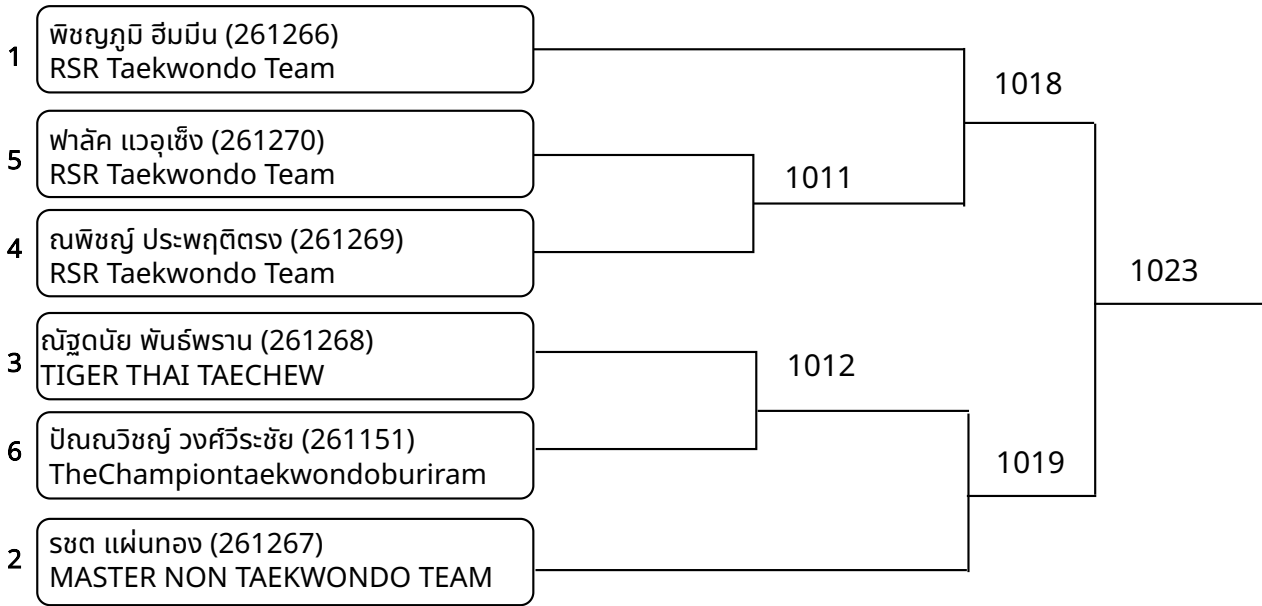

kyorugi A 12-14yrs male 41-45kg (entries: 6)