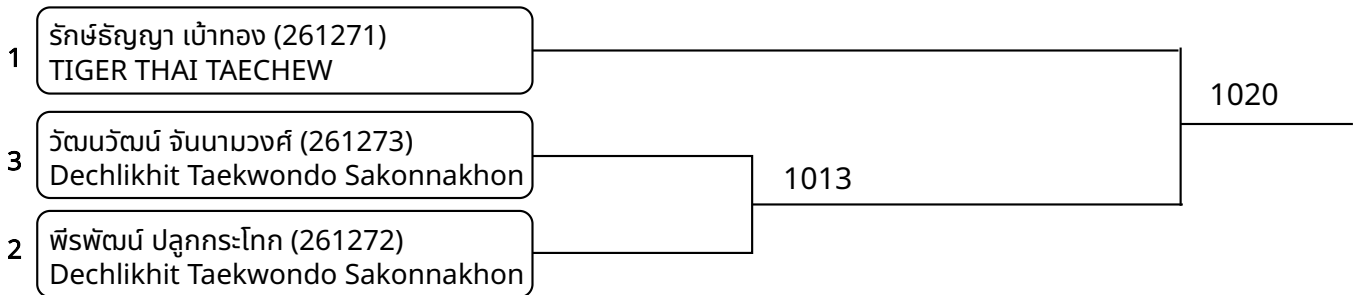

kyorugi A 12-14yrs male 37-41kg (entries: 3)

kyorugi A 12-14yrs male 41-45kg (entries: 6)

kyorugi A 12-14yrs male 45-49kg (entries: 3)

kyorugi A 15-17yrs female -42kg (entries: 7)

**kyorugi A 15-17yrs female 42-44kg** (entries: 2)