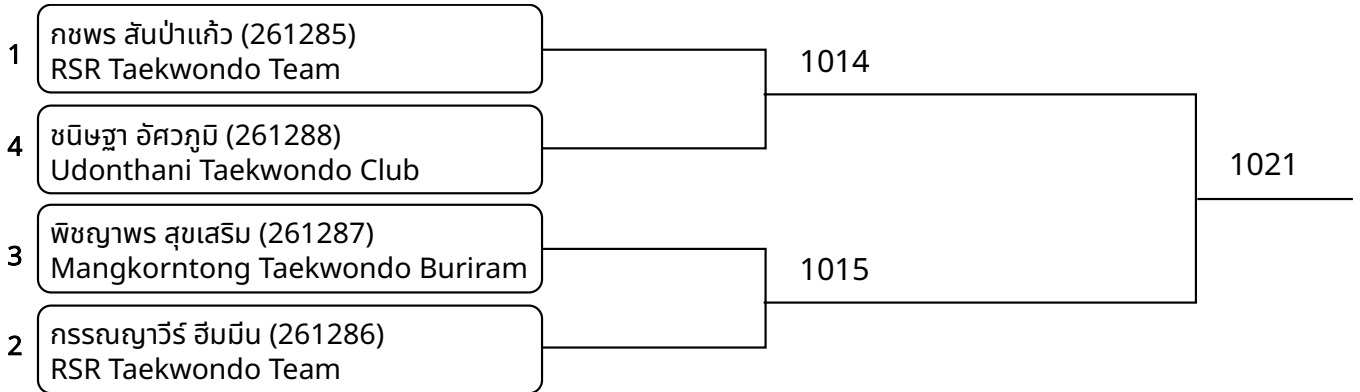

2026-02-15

kyorugi A 12-14yrs female 37-41kg (entries: 3)

kyorugi A 12-14yrs female 41-44kg (entries: 4)

kyorugi A 12-14yrs female 44-47kg (entries: 4)

kyorugi A 12-14yrs male -33kg (entries: 6)

kyorugi A 12-14yrs male 33-37kg (entries: 2)