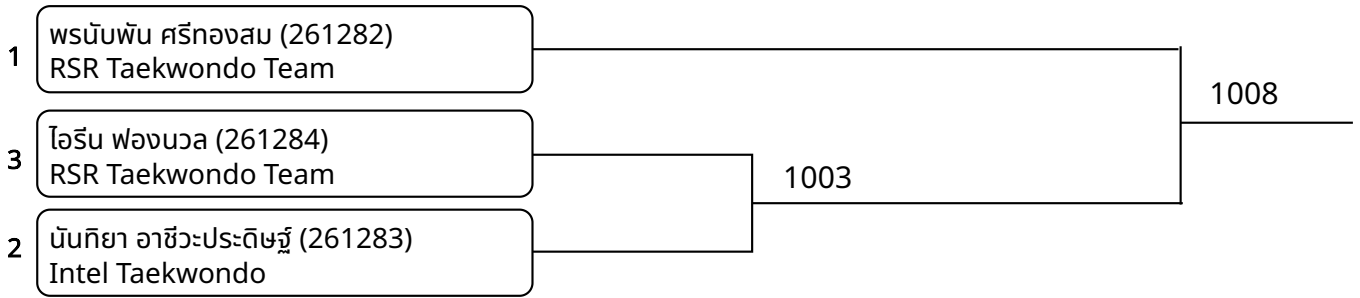

2026-02-15

kyorugi A 12-14yrs female 37-41kg (entries: 3)

kyorugi A 12-14yrs female 41-44kg (entries: 4)

kyorugi A 12-14yrs female 44-47kg (entries: 4)

kyorugi A 12-14yrs male -33kg (entries: 6)

kyorugi A 12-14yrs male 33-37kg (entries: 2)