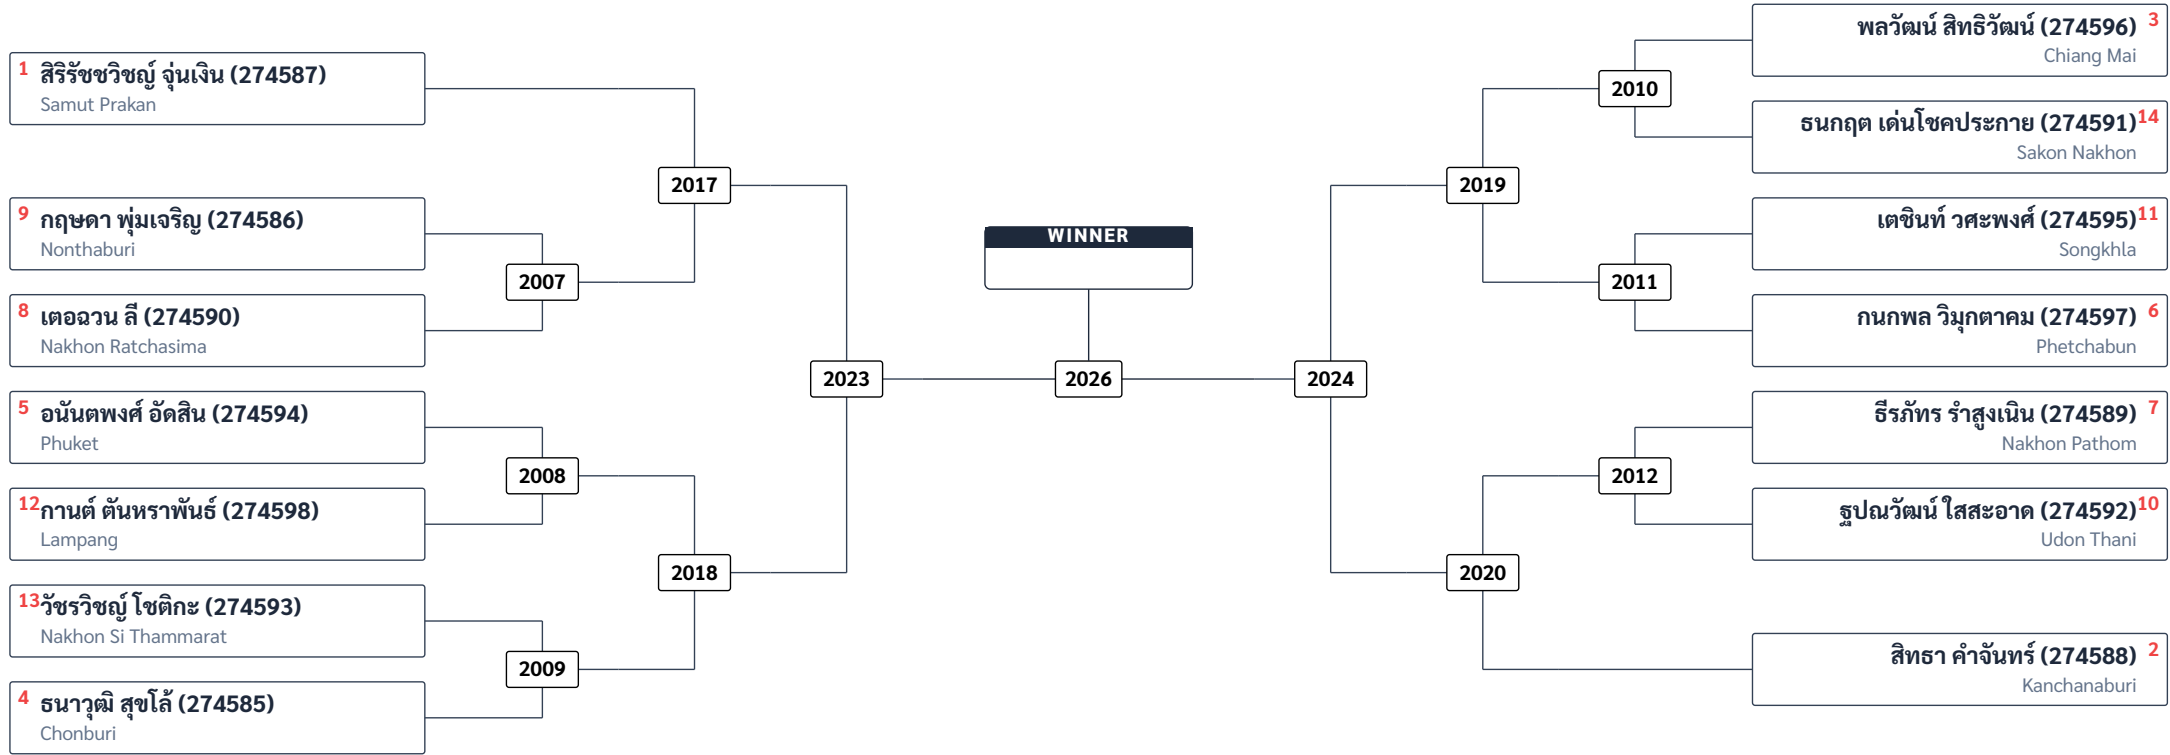

Kyorugi +78 kg Male (14)

R16	QF	SF	F	SF	QF	R16