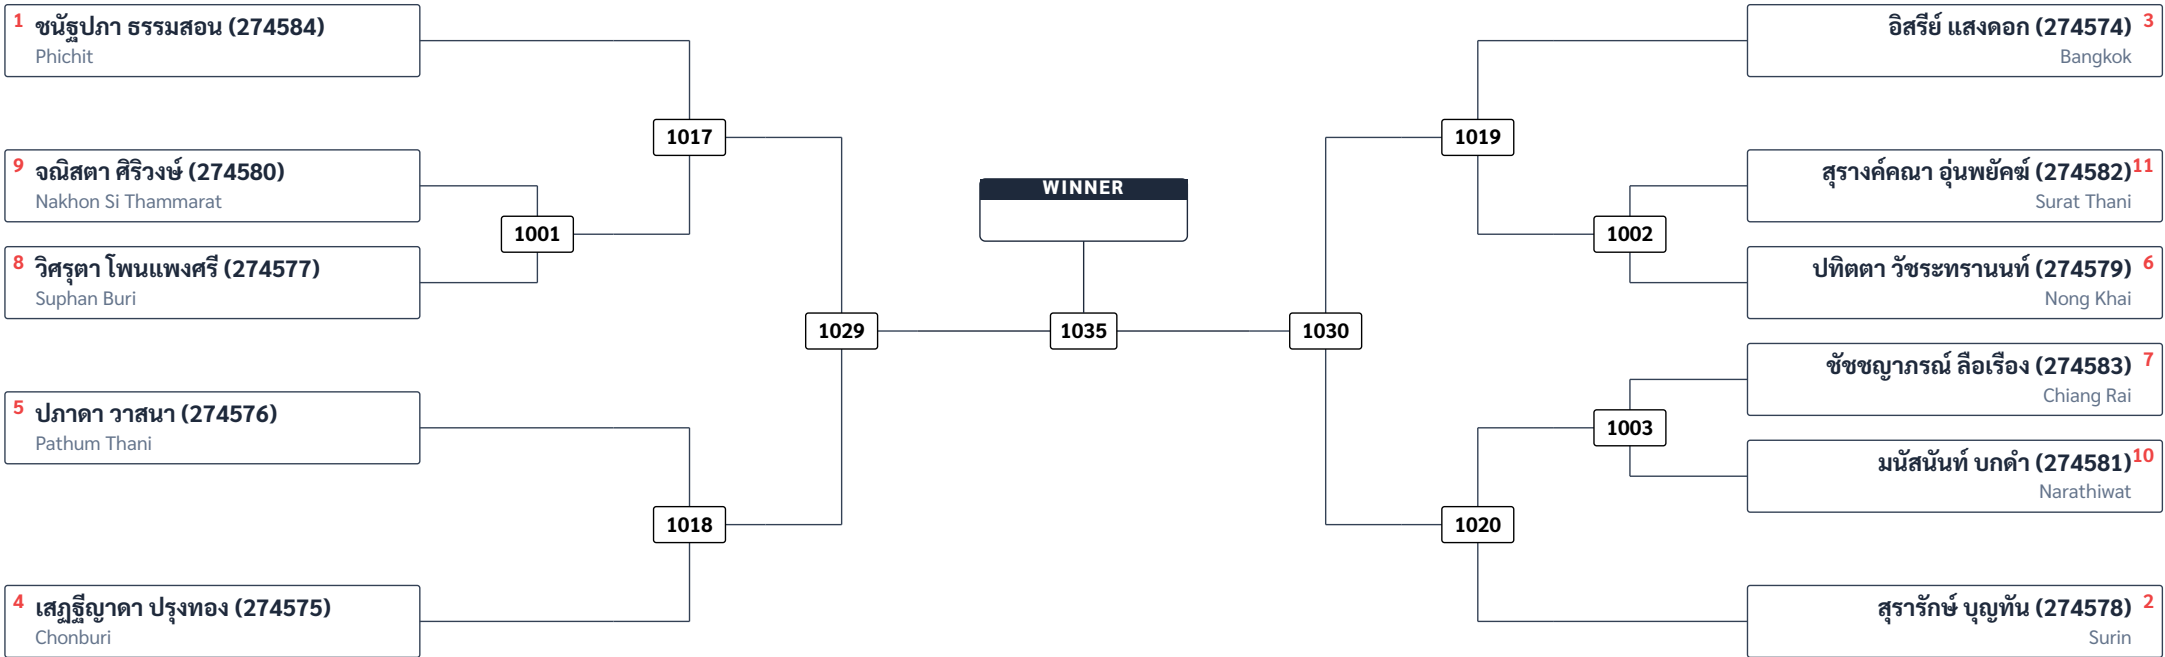

Kyorugi +68 kg Female (11)

	R16	QF	SF	F	SF	QF	R16
--	-----	----	----	---	----	----	-----

Kyorugi -68 kg Female (14)

R16	QF	SF	F	SF	QF	R16
-----	----	----	---	----	----	-----

Kyorugi Cadet -53 kg Male (15)

R16	QF	SF	F	SF	QF	R16
-----	----	----	---	----	----	-----

Kyorugi +78 kg Male (14)

R16	QF	SF	F	SF	QF	R16
-----	----	----	---	----	----	-----

Kyorugi Cadet -44 kg Female (15)

R16	QF	SF	F	SF	QF	R16
-----	----	----	---	----	----	-----