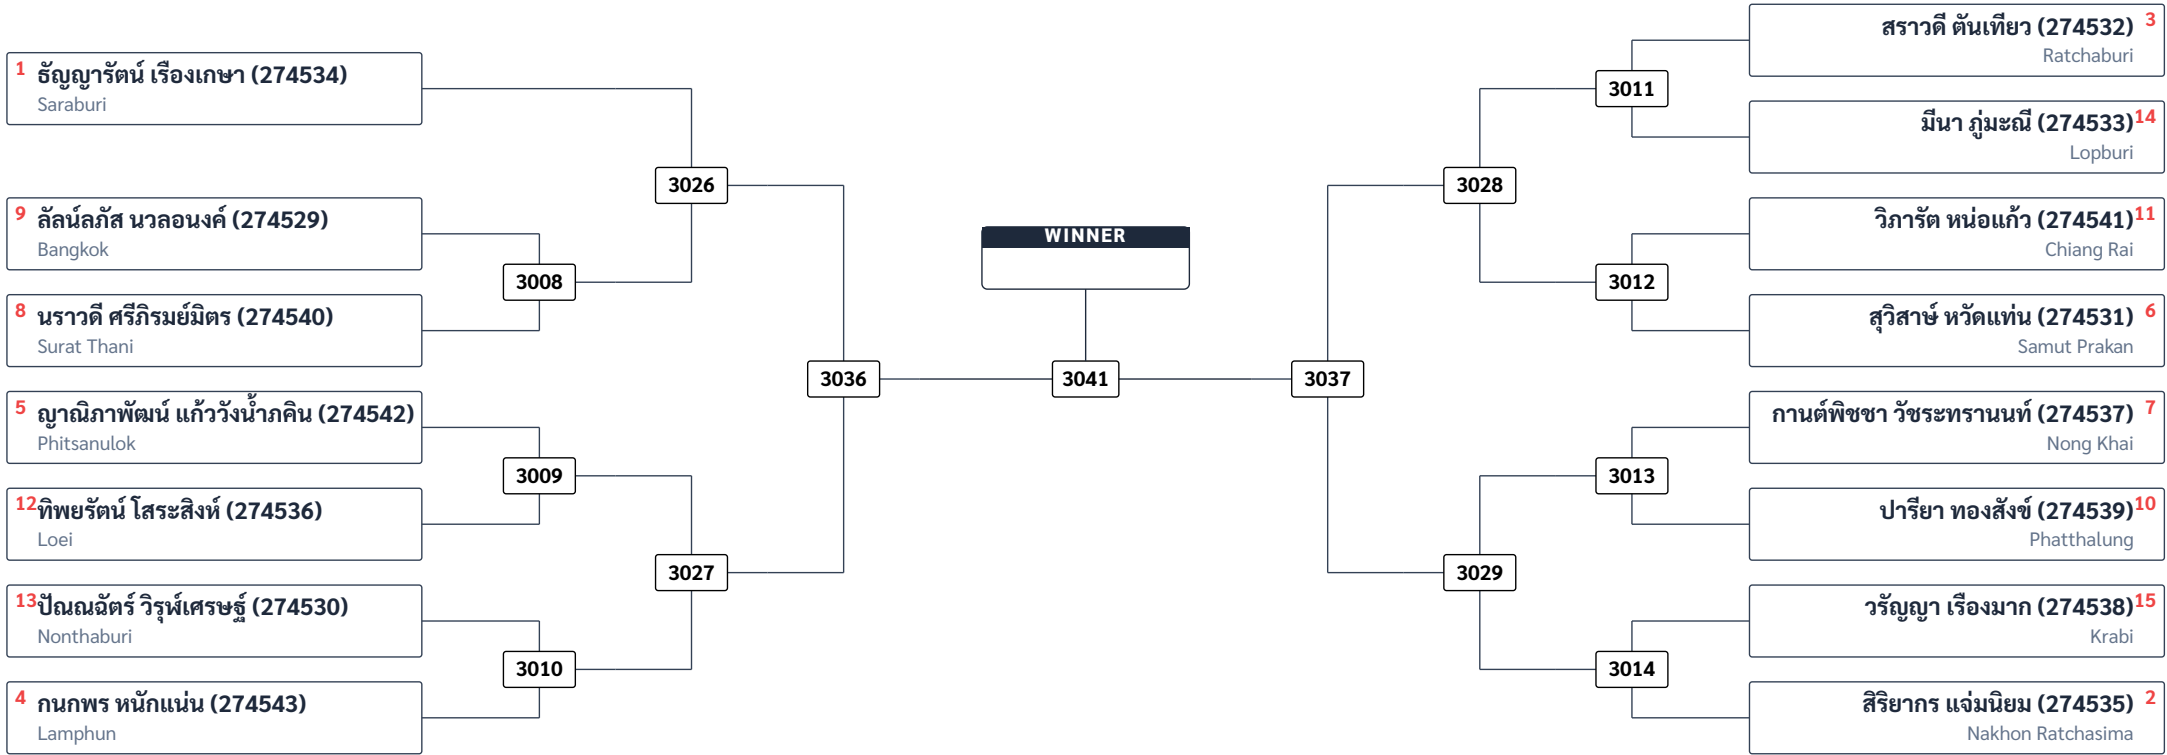

Kyorugi Cadet -47 kg Female (15)

	R16	QF	SF	F	SF	QF	R16