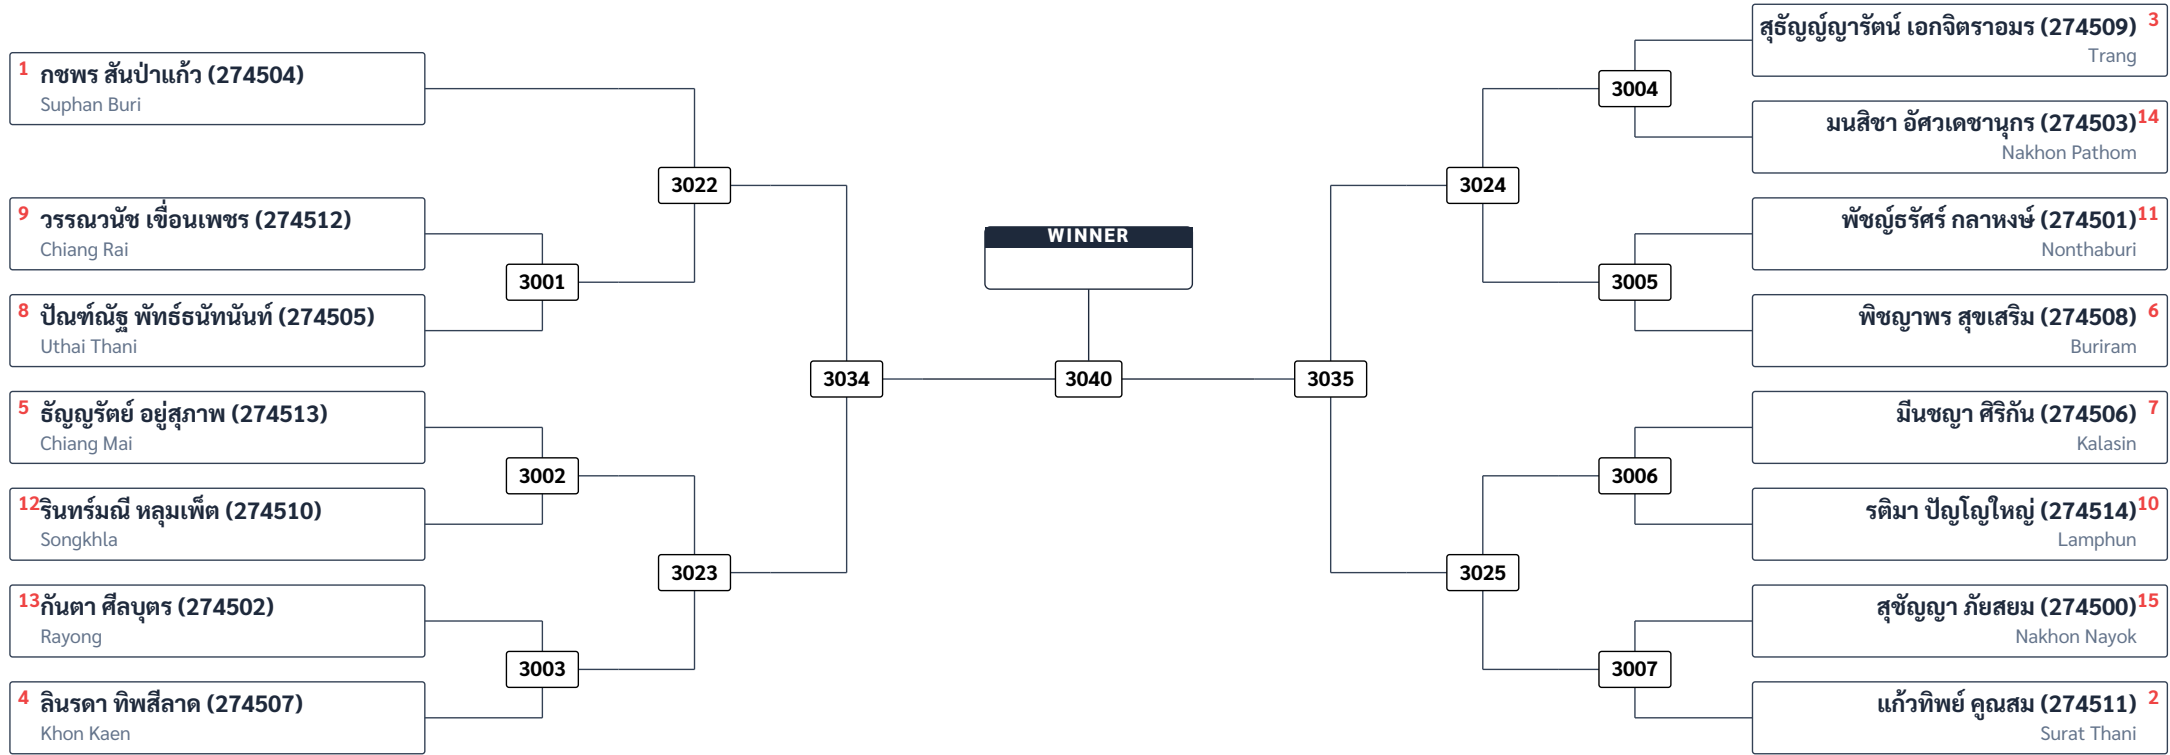

R16	QF	SF	F	SF	QF	R16
-----	----	----	---	----	----	-----

Kyorugi +78 kg Male (14)

R16	QF	SF	F	SF	QF	R16
-----	----	----	---	----	----	-----

Kyorugi Cadet -44 kg Female (15)

R16	QF	SF	F	SF	QF	R16
-----	----	----	---	----	----	-----