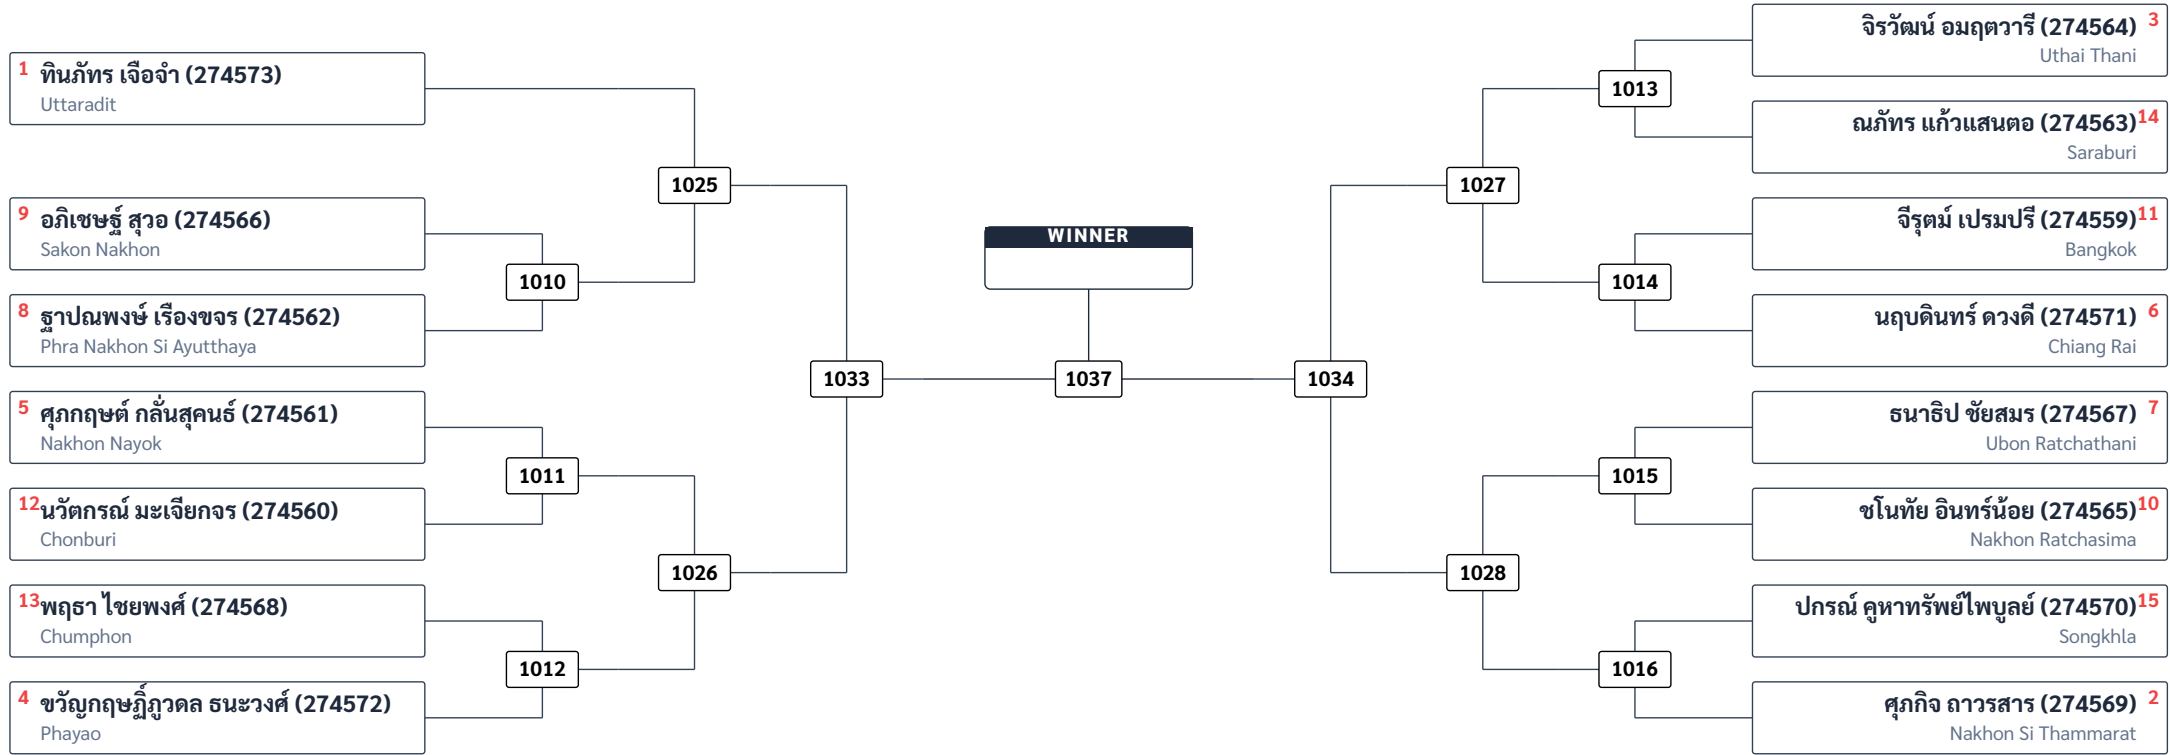

Kyorugi Cadet -53 kg Male (15)

R16	QF	SF	F	SF	QF	R16