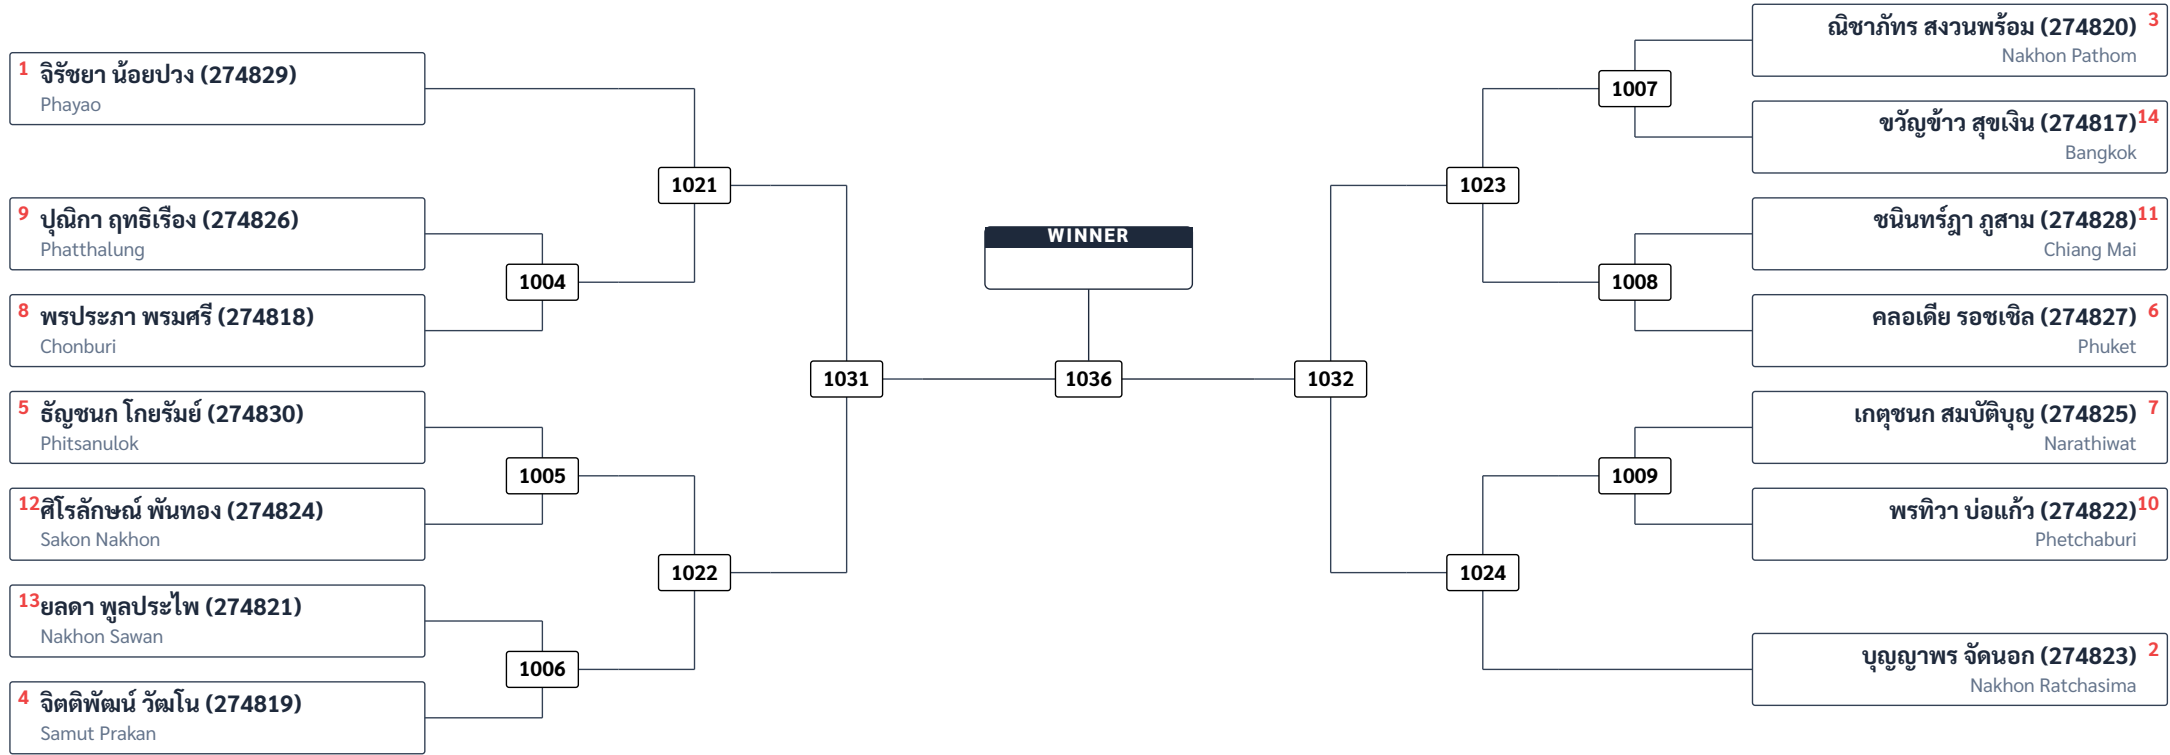

Kyorugi +68 kg Female (11)

	R16	QF	SF	F	SF	QF	R16
--	-----	----	----	---	----	----	-----

Kyorugi -68 kg Female (14)

R16	QF	SF	F	SF	QF	R16
-----	----	----	---	----	----	-----

Kyorugi Cadet -53 kg Male (15)