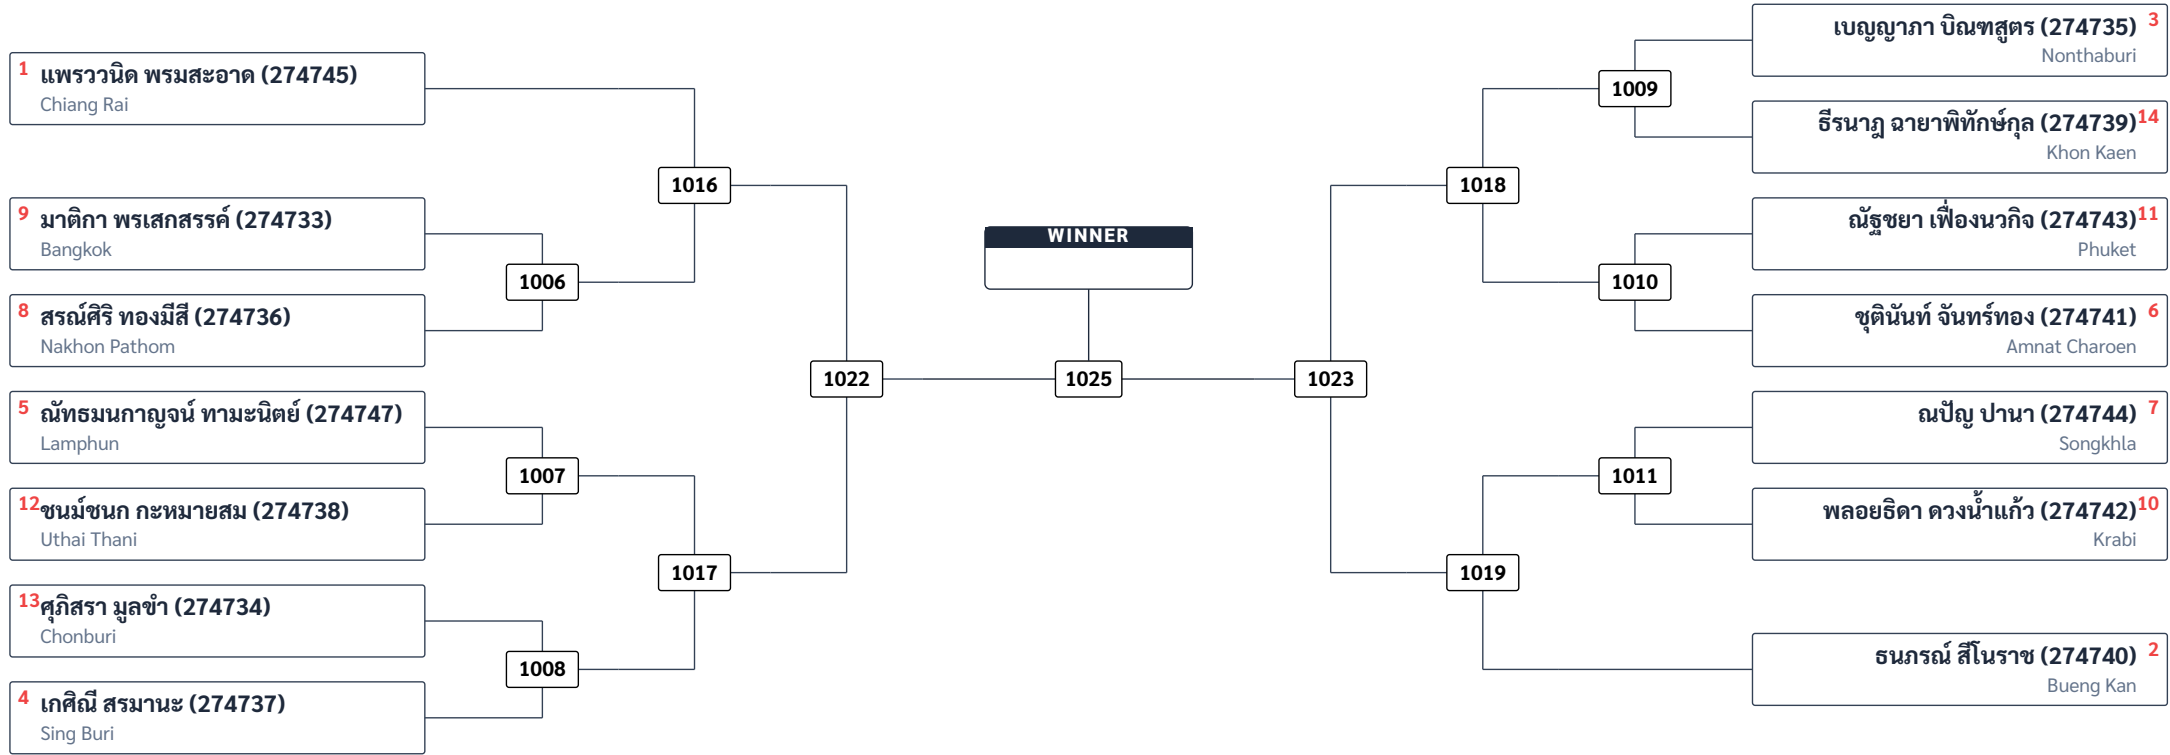

Kyorugi -52 kg Female (13)

	R16	QF	SF	F	SF	QF	R16
--	-----	----	----	---	----	----	-----

Kyorugi -55 kg Female (14)

R16	QF	SF	F	SF	QF	R16
-----	----	----	---	----	----	-----

Kyorugi -59 kg Male (13)

R16 QF SF F SF QF R16

	R16	QF	SF	F	SF	QF	R16
--	-----	----	----	---	----	----	-----