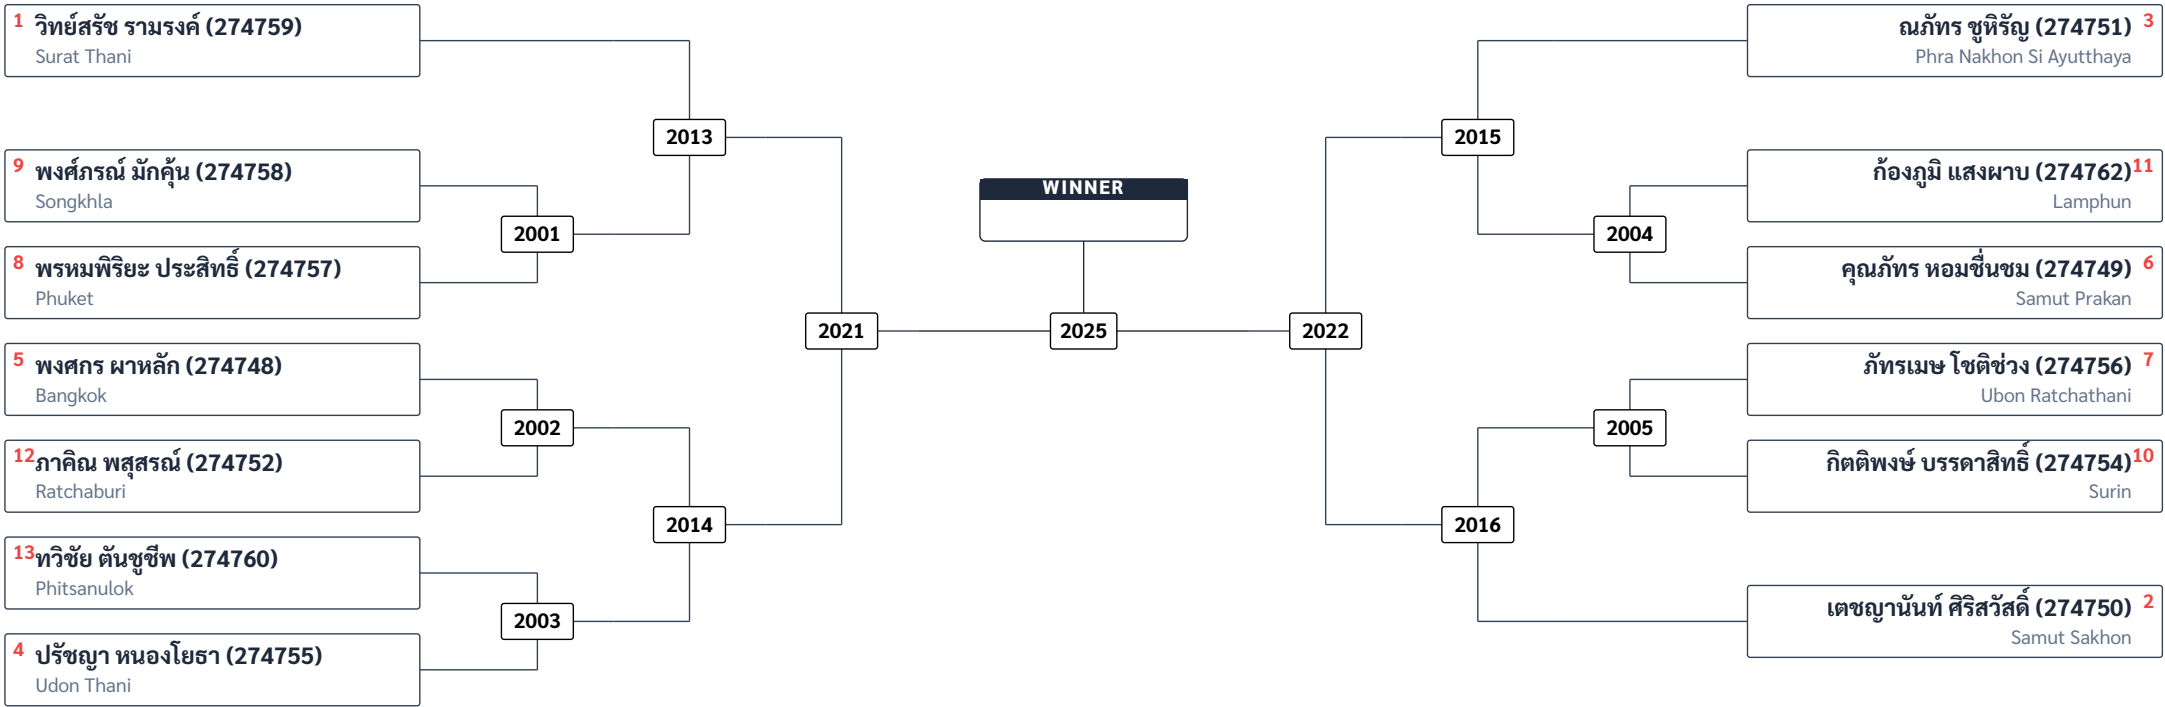

Kyorugi -52 kg Female (13)

	R16	QF	SF	F	SF	QF	R16
--	-----	----	----	---	----	----	-----

Kyorugi -55 kg Female (14)

R16	QF	SF	F	SF	QF	R16
-----	----	----	---	----	----	-----

Kyorugi -59 kg Male (13)

R16 QF SF F SF QF R16

	R16	QF	SF	F	SF	QF	R16
--	-----	----	----	---	----	----	-----