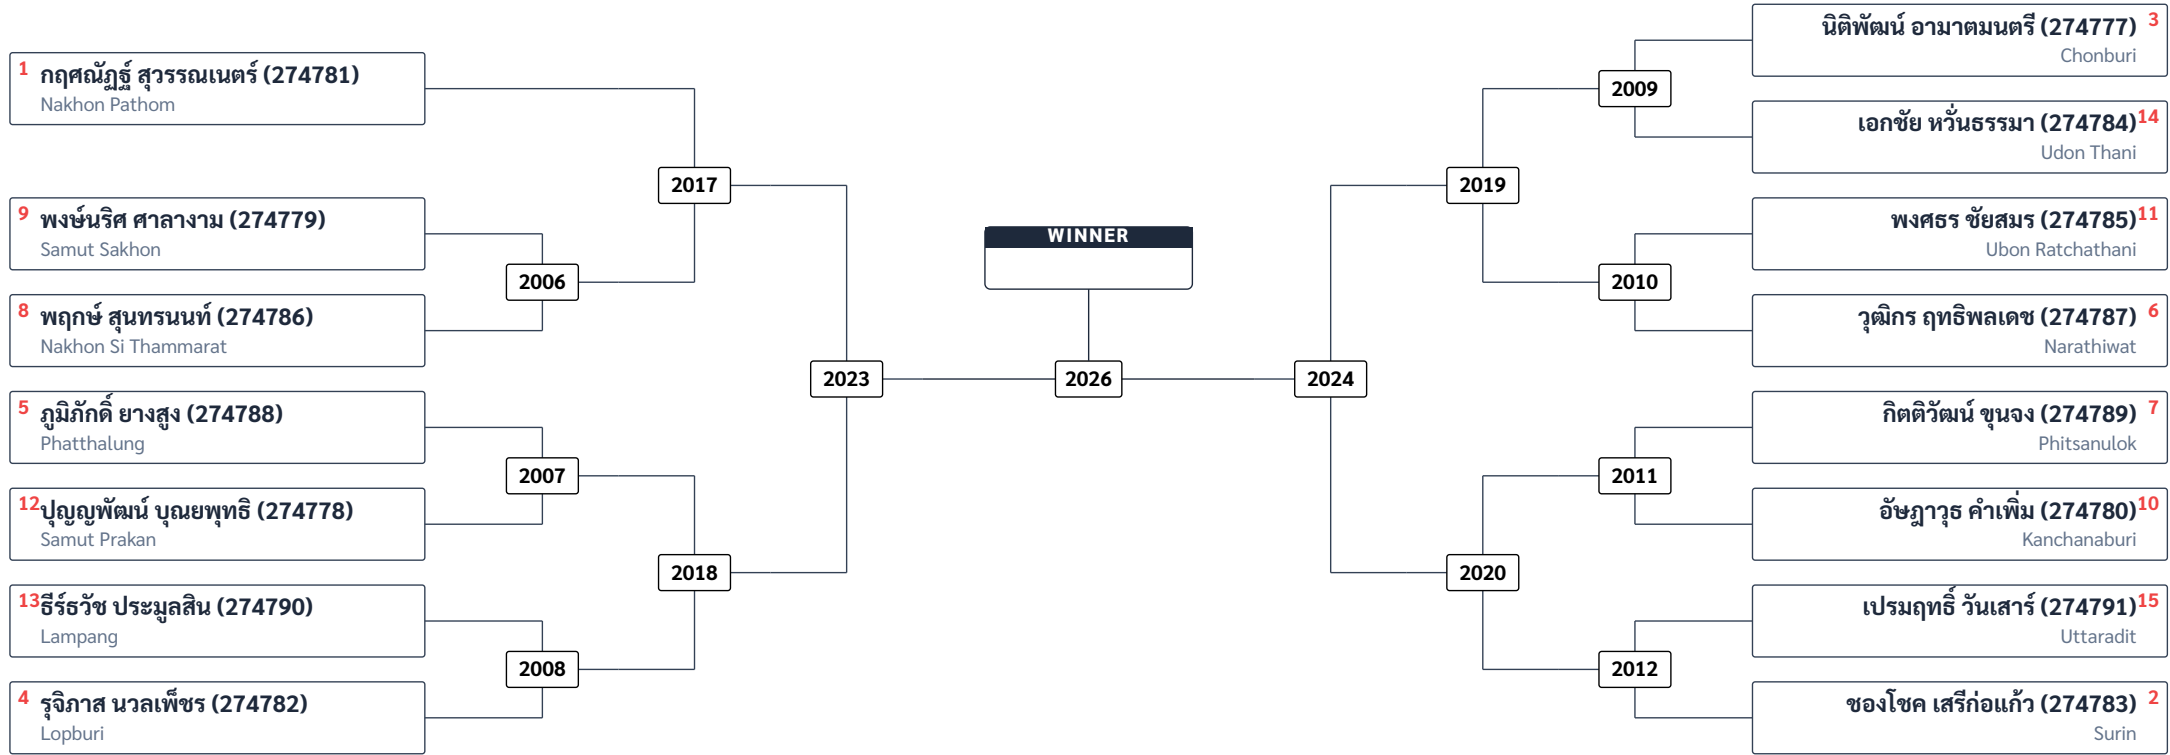

Kyorugi -63 kg Male (15)

R16	QF	SF	F	SF	QF	R16