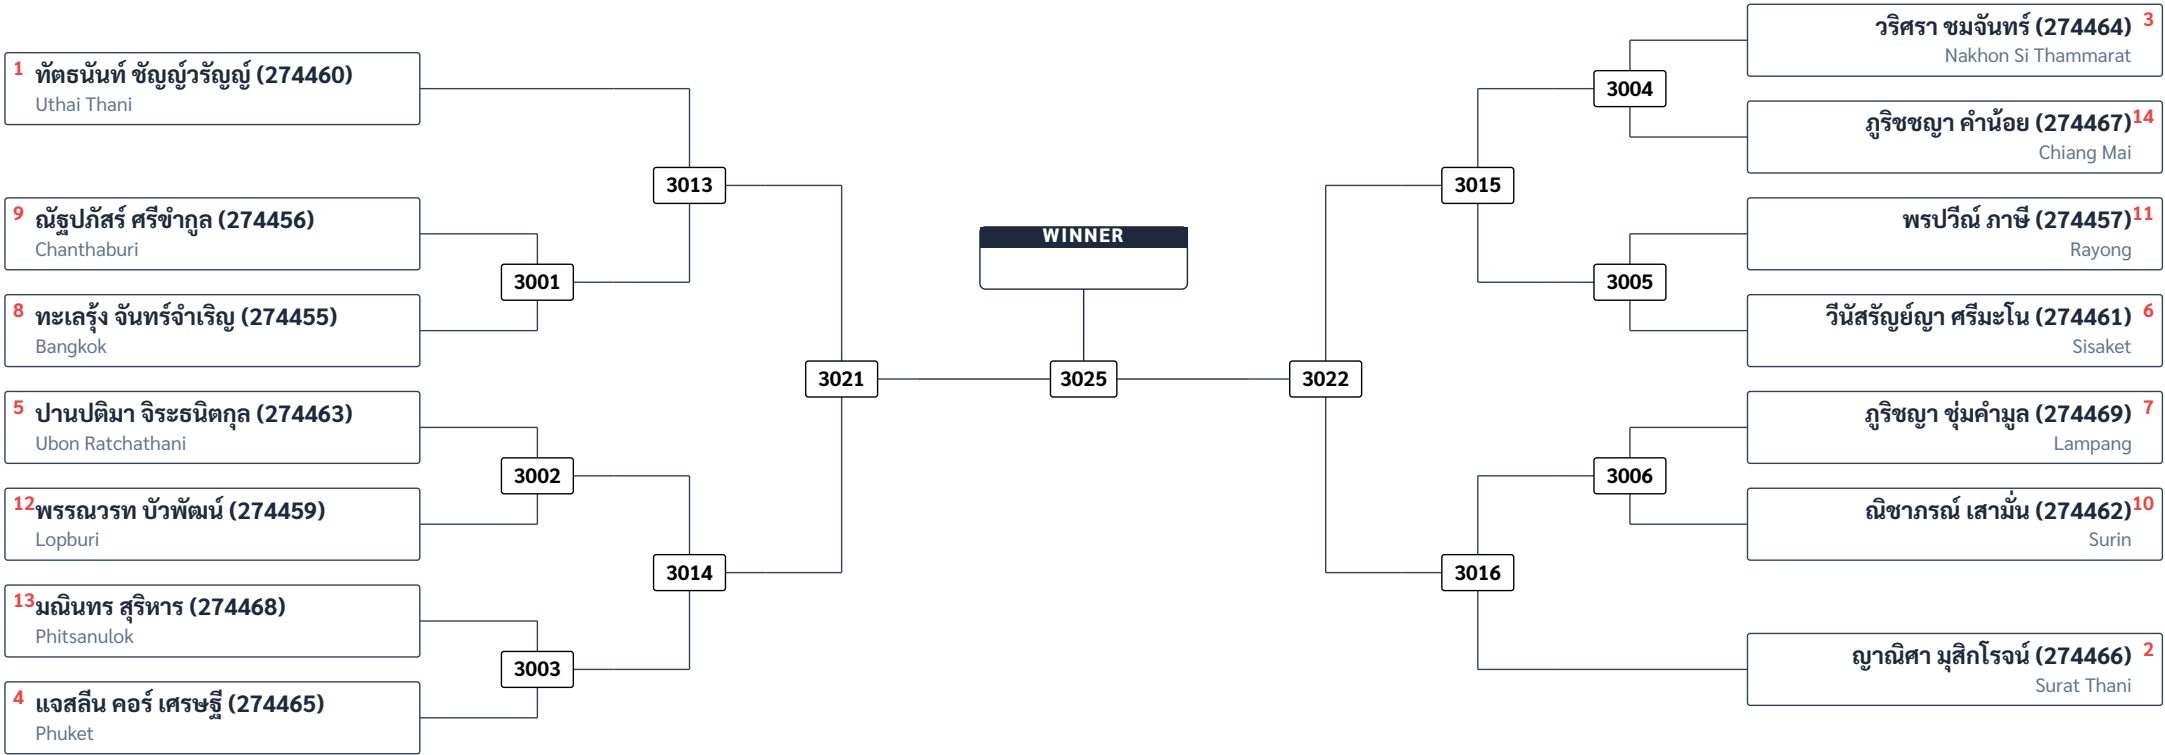

Kyorugi Cadet -37 kg Female (14)

R16	QF	SF	F	SF	QF	R16