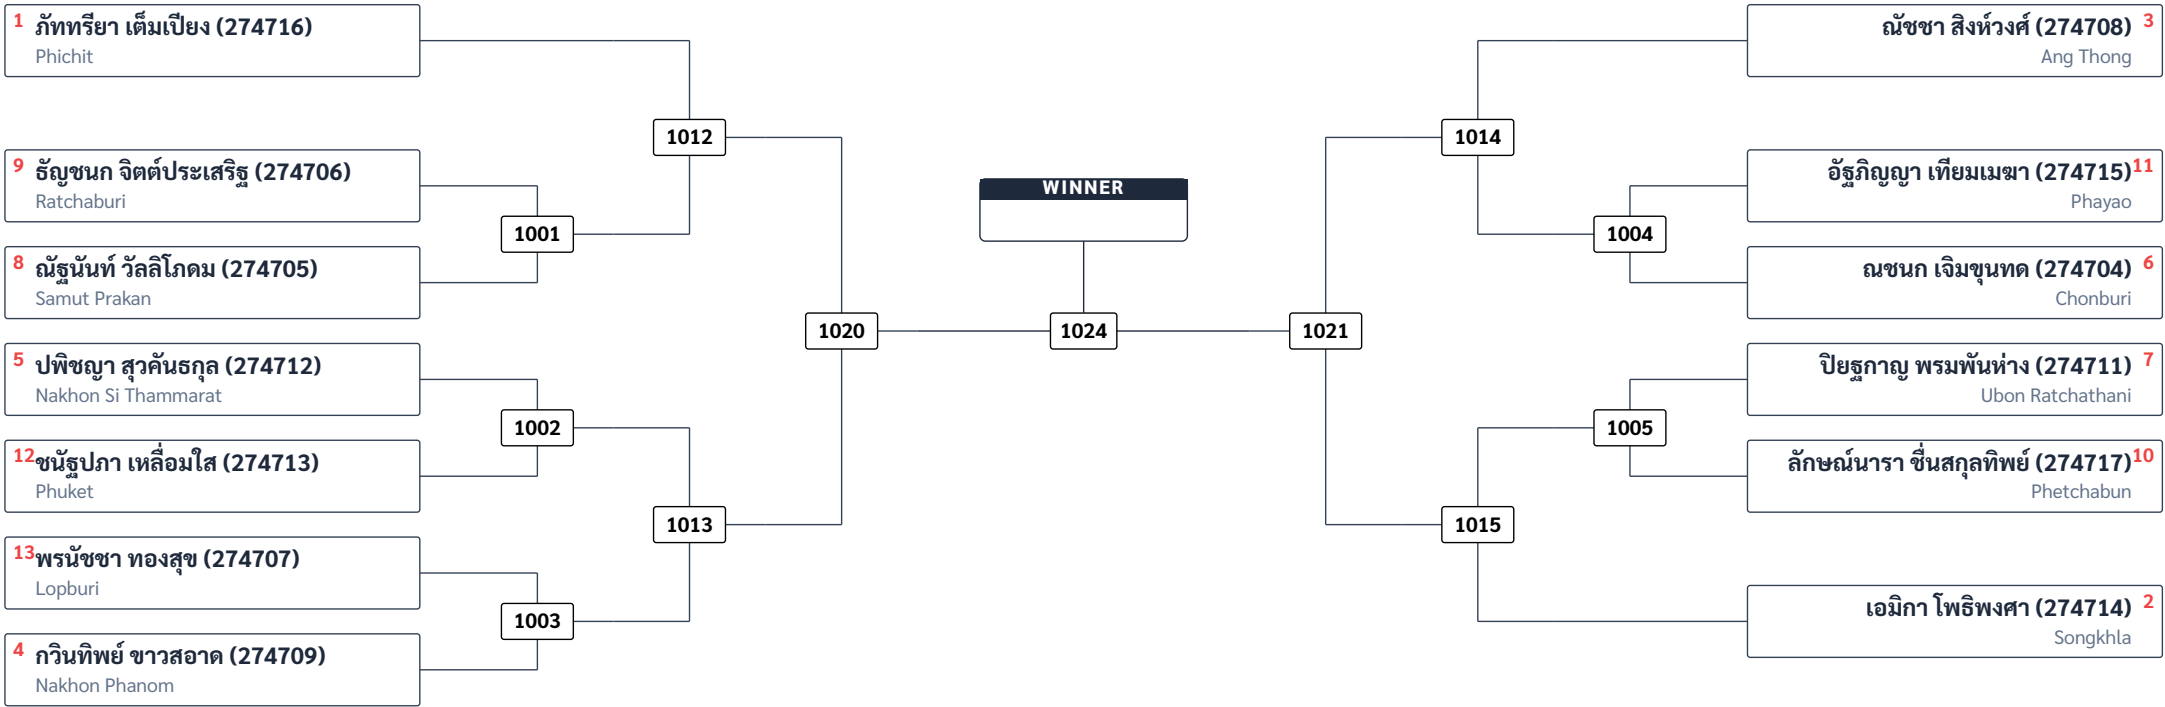

Kyorugi -52 kg Female (13)

	R16	QF	SF	F	SF	QF	R16
--	-----	----	----	---	----	----	-----

Kyorugi -55 kg Female (14)

R16	QF	SF	F	SF	QF	R16
-----	----	----	---	----	----	-----

Kyorugi -59 kg Male (13)

R16 QF SF F SF QF R16

	R16	QF	SF	F	SF	QF	R16
--	-----	----	----	---	----	----	-----