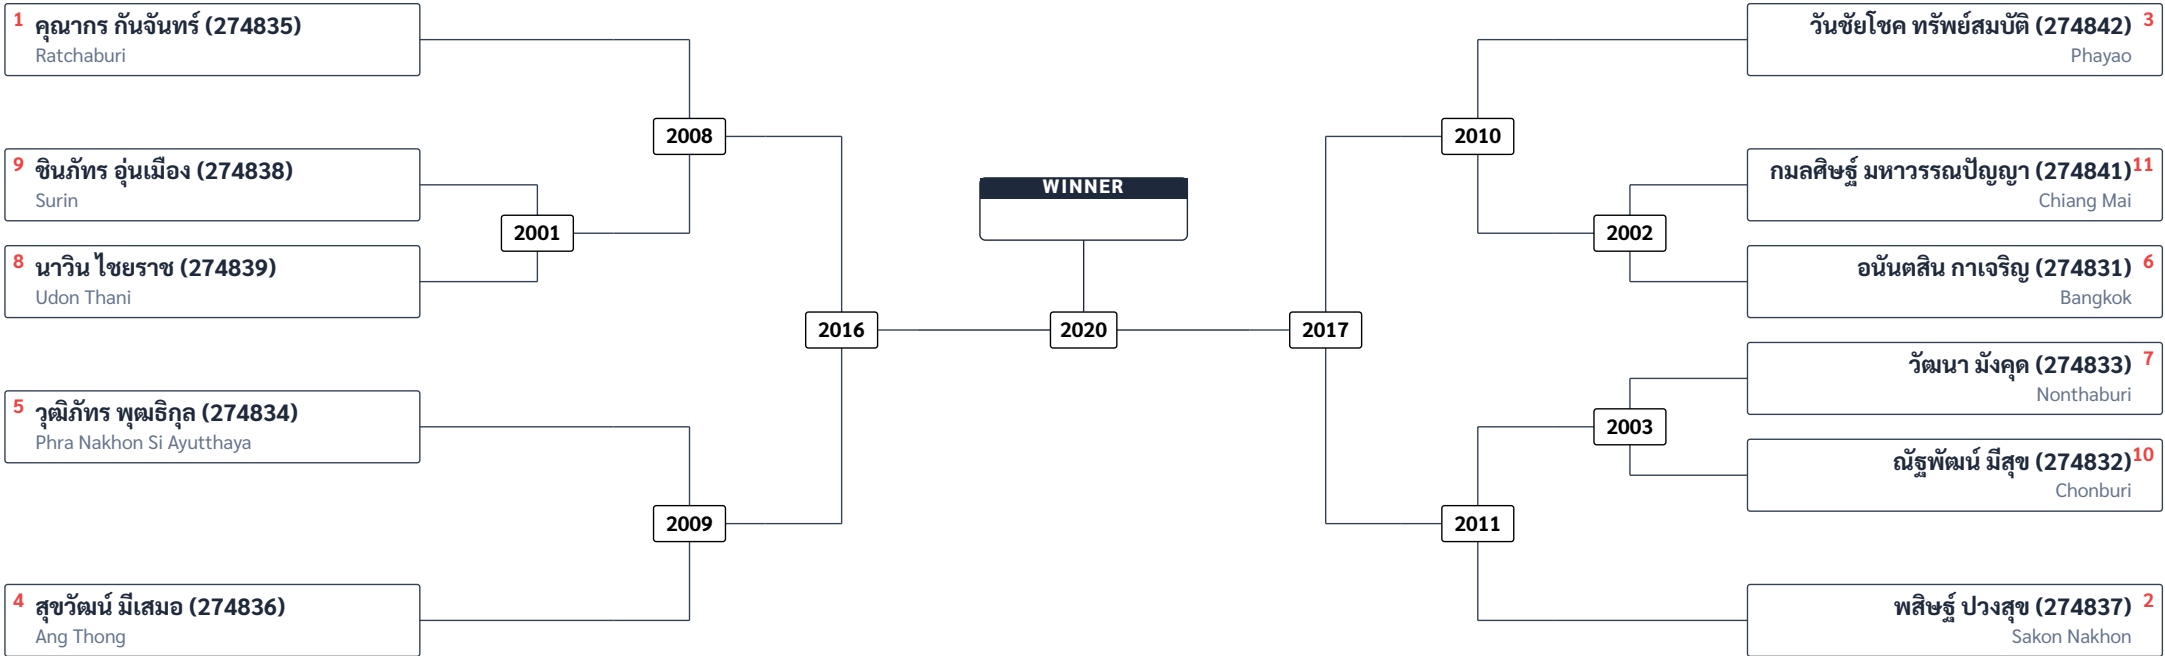

Kyorugi -73 kg Male (11)

R16	QF	SF	F	SF	QF	R16