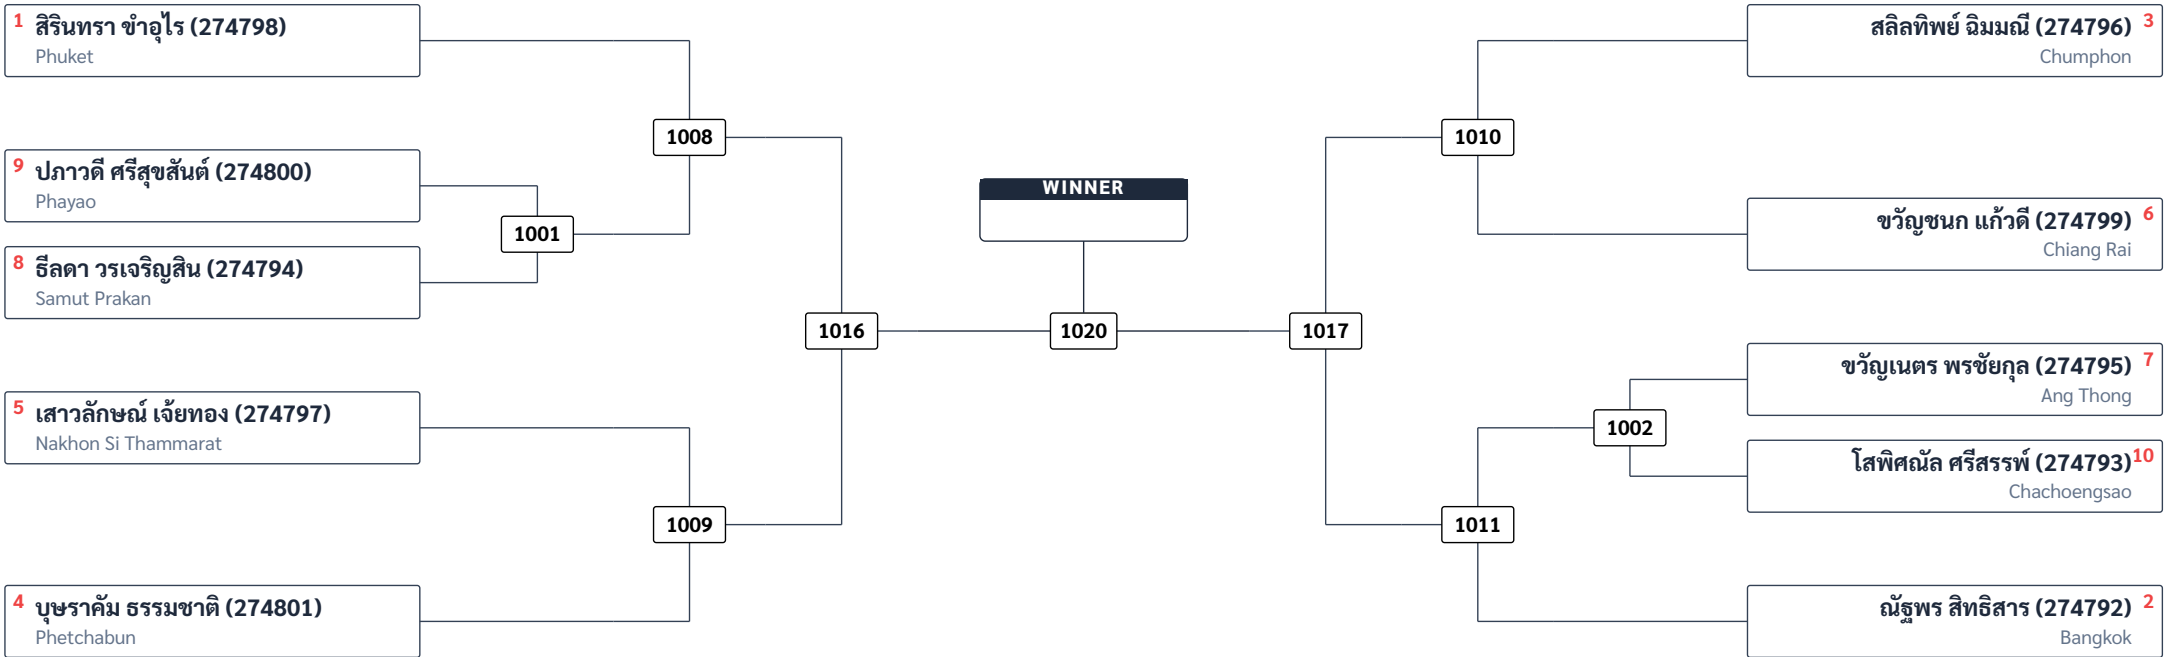

Kyorugi -59 kg Female (13)

R16	QF	SF	F	SF	QF	R16
-----	----	----	---	----	----	-----

Kyorugi -63 kg Female (10)

	R16	QF	SF	F	SF	QF	R16
--	-----	----	----	---	----	----	-----

Kyorugi -68 kg Male (12)

R16	QF	SF	F	SF	QF	R16
-----	----	----	---	----	----	-----

R16

QF

SF

F

SF

QF

R16