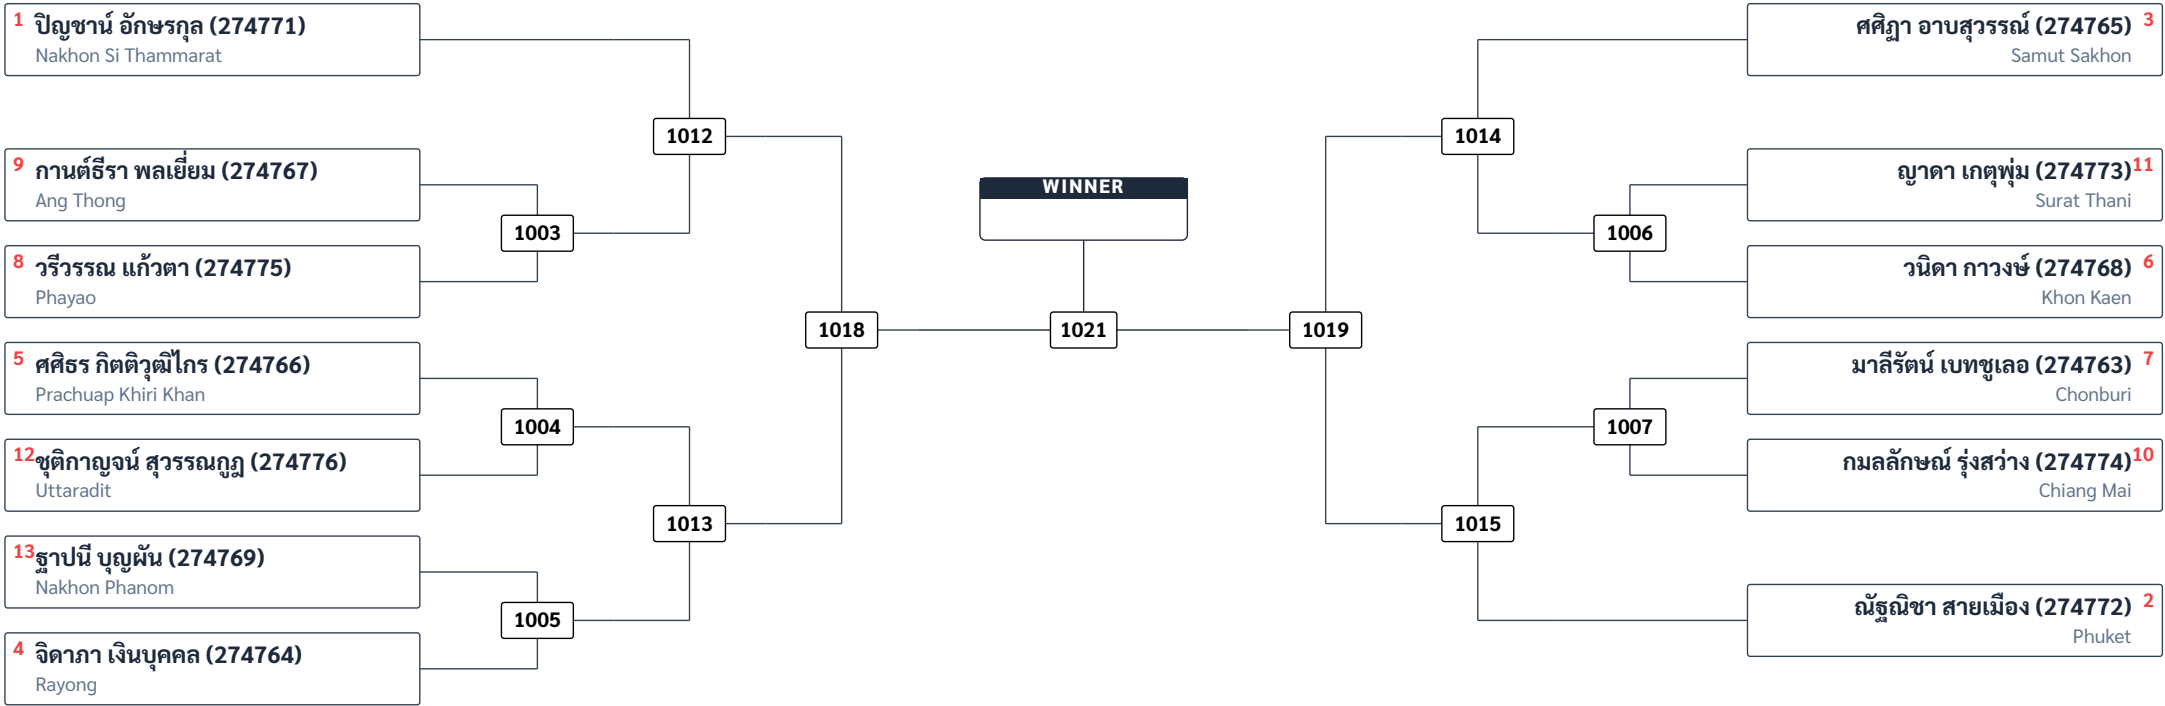

Kyorugi -59 kg Female (13)

R16	QF	SF	F	SF	QF	R16
-----	----	----	---	----	----	-----

Kyorugi -63 kg Female (10)

	R16	QF	SF	F	SF	QF	R16
--	-----	----	----	---	----	----	-----

Kyorugi -68 kg Male (12)

R16	QF	SF	F	SF	QF	R16
-----	----	----	---	----	----	-----

R16

QF

SF

F

SF

QF

R16