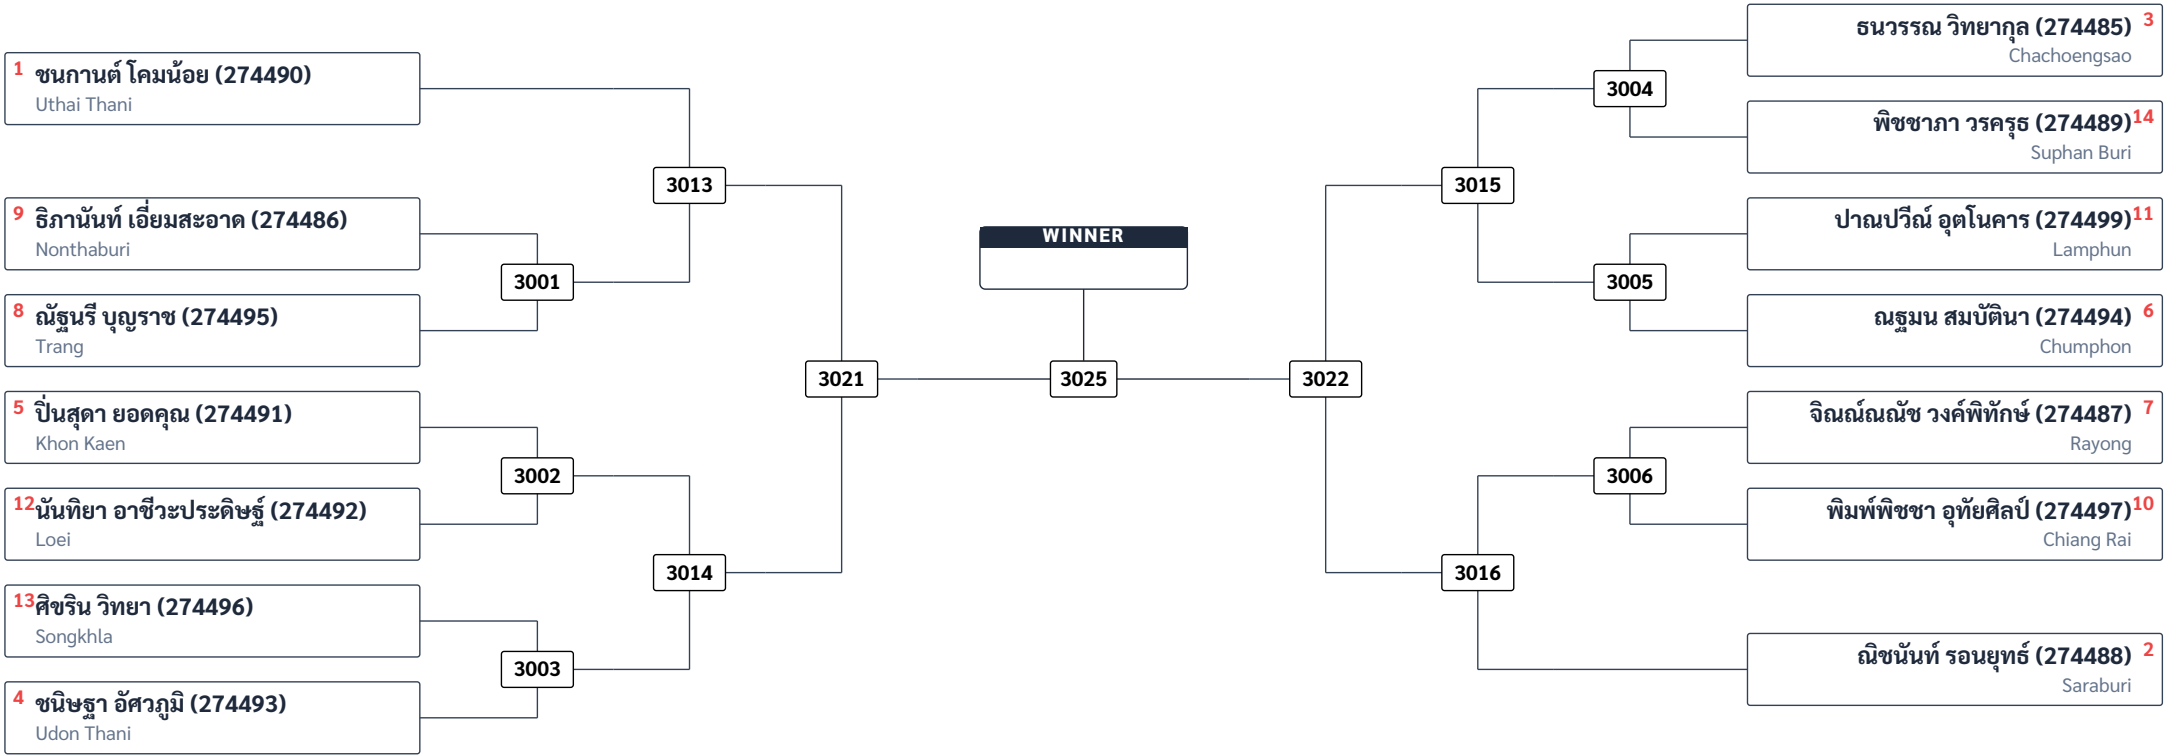

Kyorugi Cadet -41 kg Female (14)

	R16	QF	SF	F	SF	QF	R16