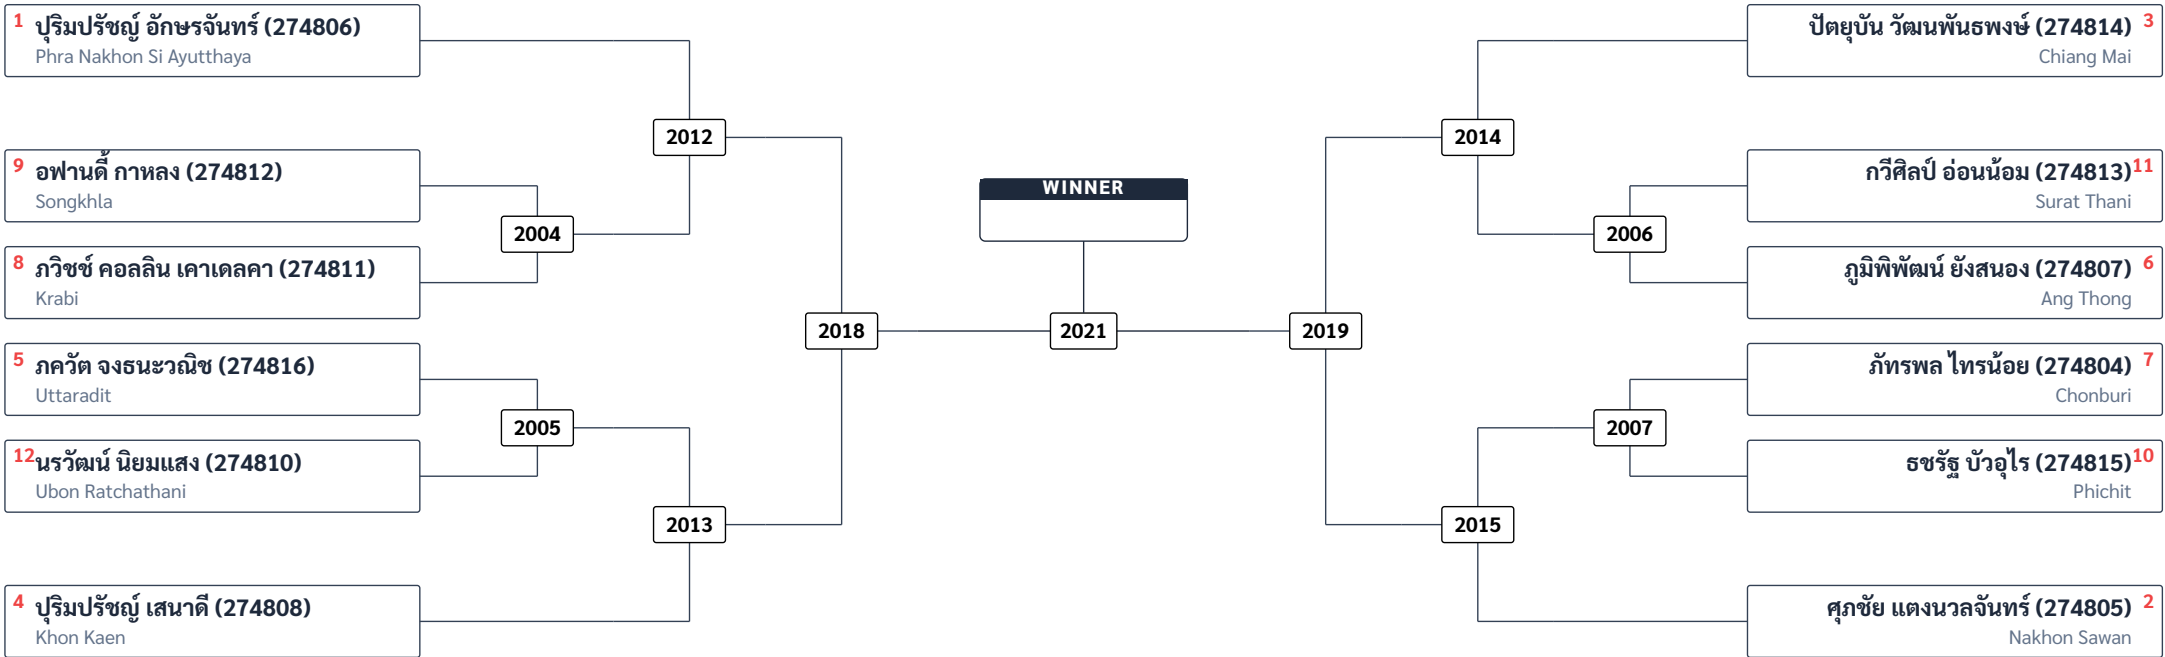

Kyorugi -59 kg Female (13)

R16	QF	SF	F	SF	QF	R16
-----	----	----	---	----	----	-----

Kyorugi -63 kg Female (10)

	R16	QF	SF	F	SF	QF	R16
--	-----	----	----	---	----	----	-----

Kyorugi -68 kg Male (12)

R16	QF	SF	F	SF	QF	R16
-----	----	----	---	----	----	-----

R16

QF

SF

F

SF

QF

R16